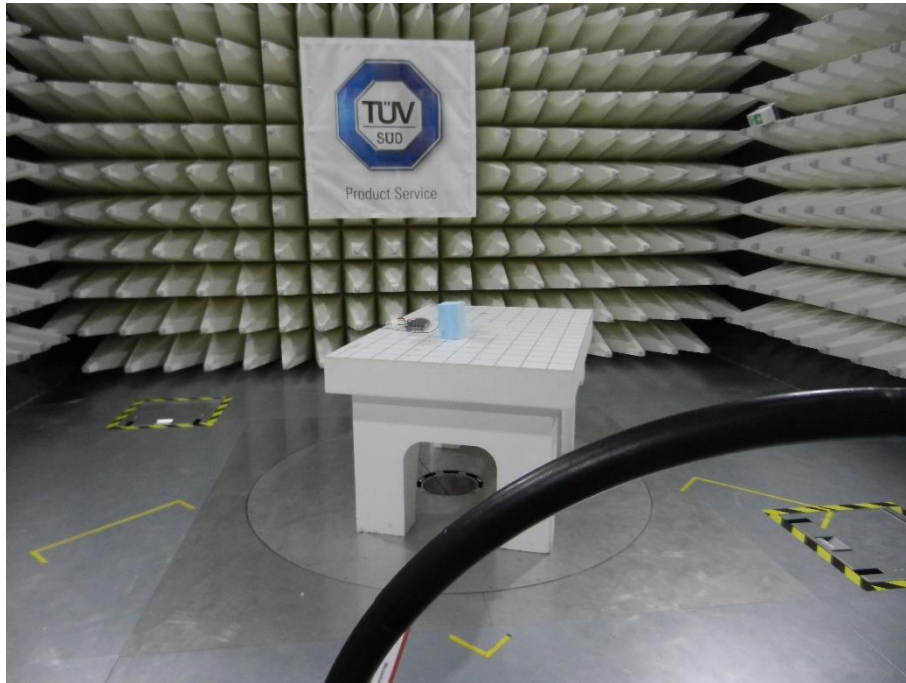

## A. Photographs of test setups

Frequency range 9 kHz – 30 MHz

Frequency range 30 MHz – 1 GHz

**Frequency range 1 GHz – 40 GHz**

**Frequency range 1 GHz – 40 GHz**

Note:

<i>Frequency range</i>	<i>Antenna</i>
1 GHz – 18 GHz:	HF907 (shown in photo)
18 GHz – 40 GHz	INFOMW LB-180400H-KF+ TS-LNA1840