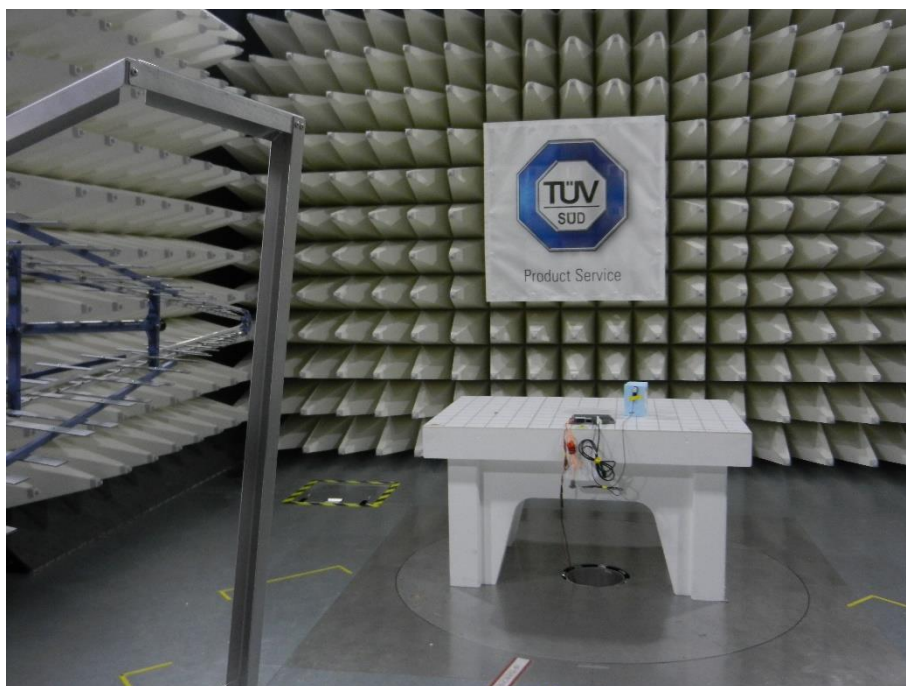

## A. Photographs of test setups

Frequency range 9 kHz – 30 MHz

Frequency range 30 MHz – 1 GHz

**Frequency range 1 GHz – 40 GHz**

**Frequency range 1 GHz – 40 GHz**

Note:

<i>Frequency range</i>	<i>Antenna</i>
1 GHz – 18 GHz:	HF907 (shown in photo)
18 GHz – 40 GHz	INFOMW LB-180400H-KF+ TS-LNA1840