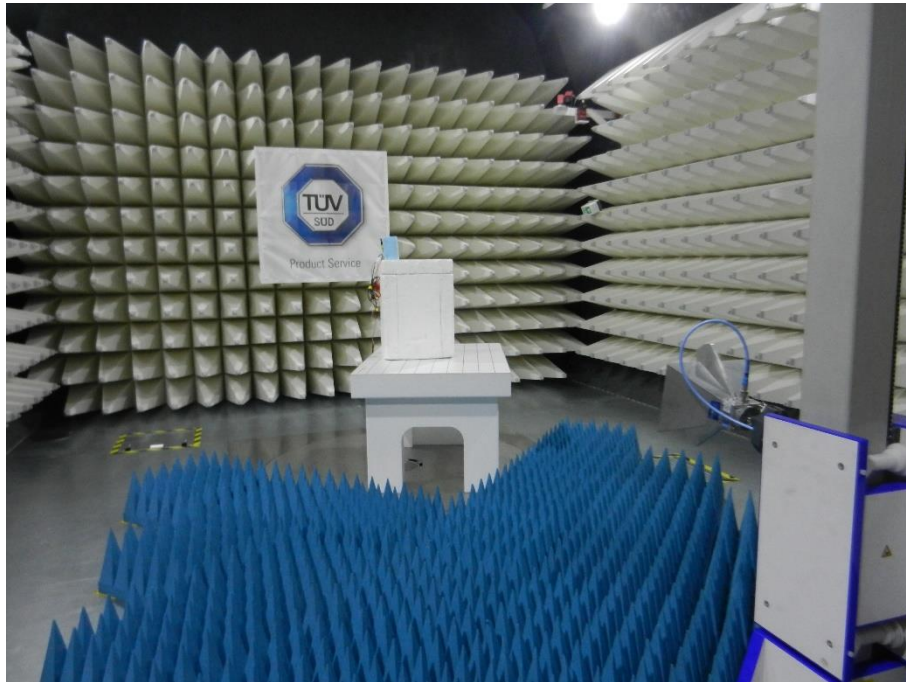

## A. Photographs of test setups

Frequency range 9 kHz – 30 MHz

Frequency range 30 MHz – 1 GHz

**Frequency range 1 GHz – 40 GHz**

**Frequency range 1 GHz – 40 GHz**

Note:

<i>Frequency range</i>	<i>Antenna</i>
1 GHz – 18 GHz:	HF907 (shown in photo)
18 GHz – 40 GHz	INFOMW LB-180400H-KF+ TS-LNA1840