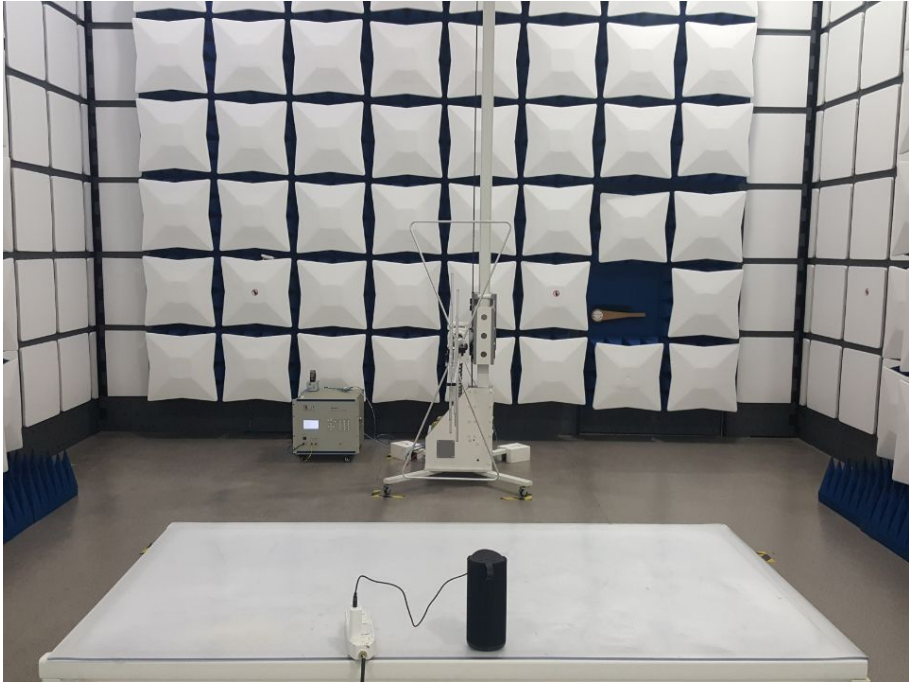

M/N: ARG-SP-3016BK

Radiated Emission test

M/N: ARG-SP-3016BK

Conducted Emission