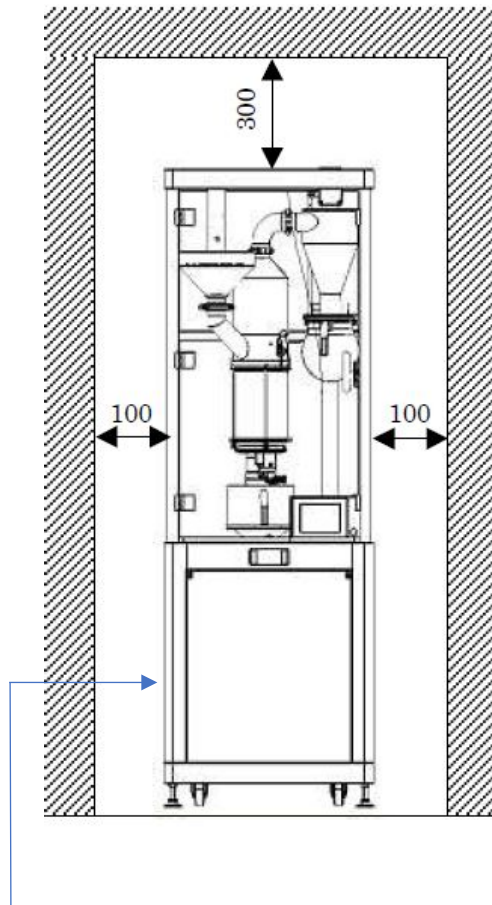

more than 1.4mm

ROASTER  
**NOVO MARK II**  
Serial Number DDNCAUG191ULCJL  
Product Date AUG 2019  
Manufacturer Daich Denchi, Inc.  
820 Yodomezutare-cho, Fushimi-ku  
Kyoto-shi, Kyoto, Japan

220-240VAC  
8.5KW 50Hz