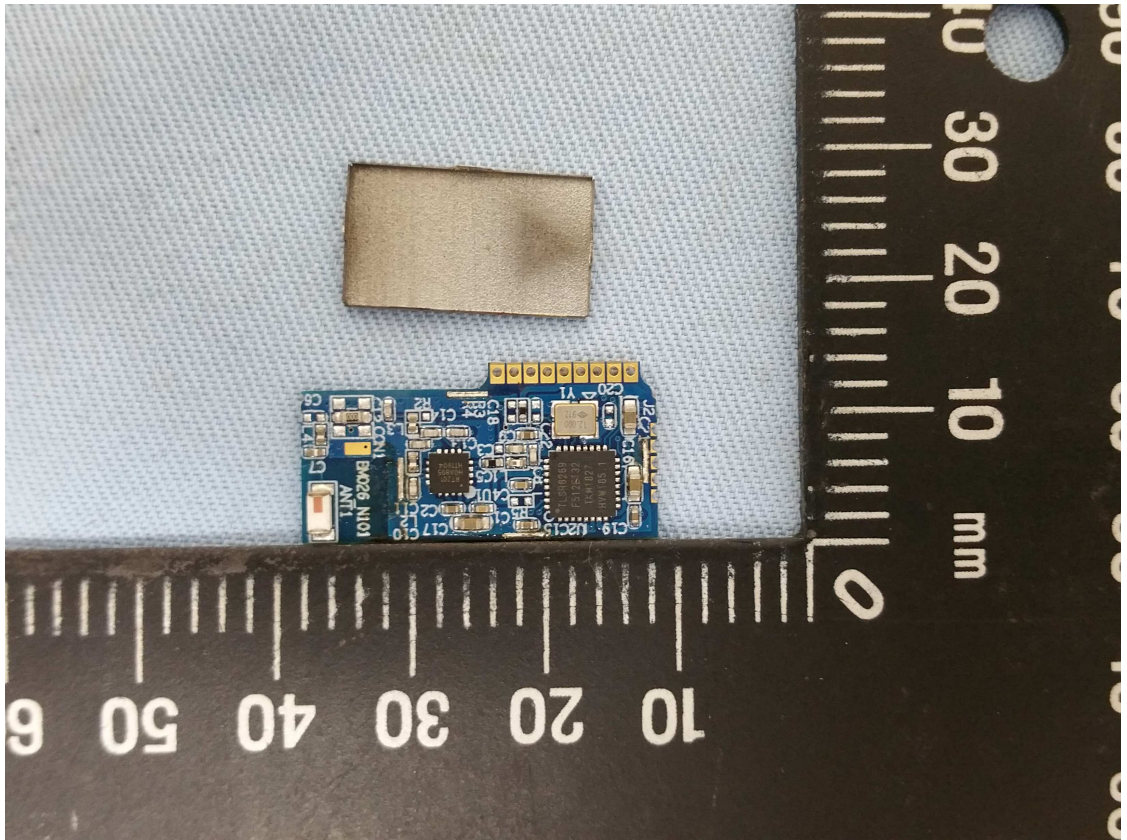

Product: BLE module

Type Identification: BM026

Product: BLE module
Type Identification: BM026

Module with a transfer board