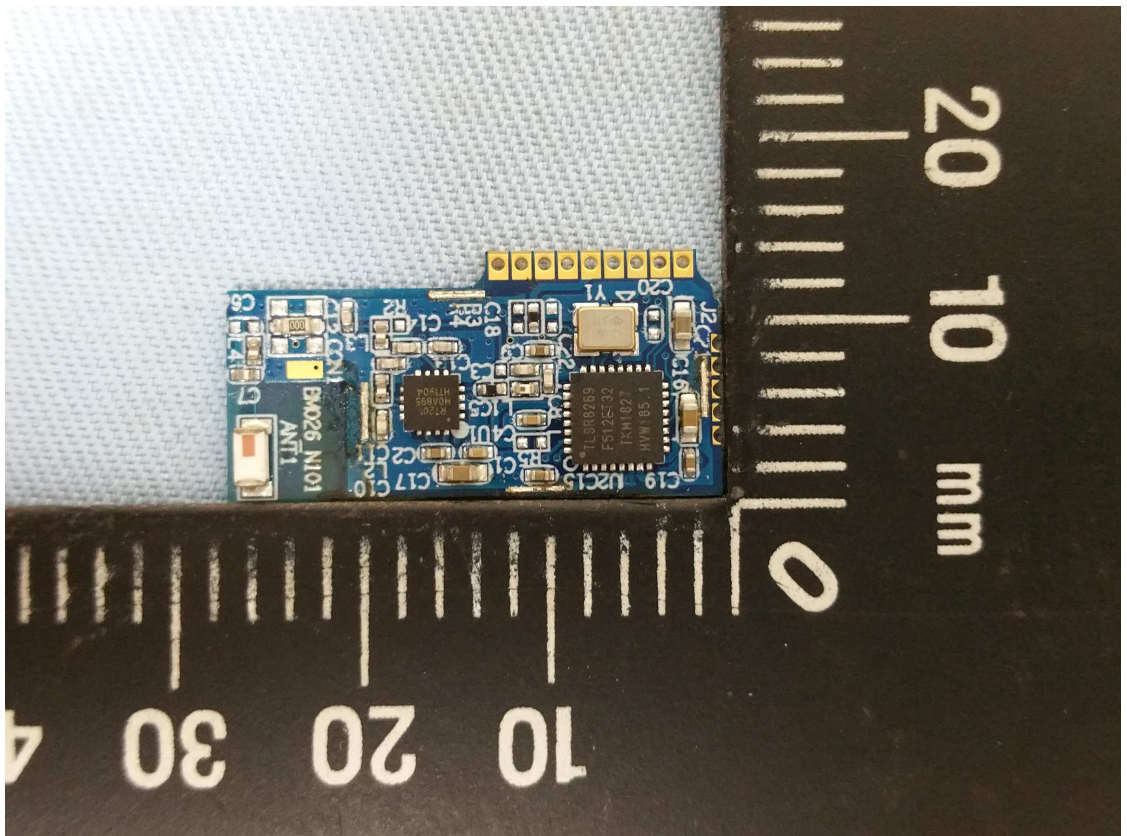

Product: BLE module

Type Identification: BM026

Product: BLE module
Type Identification: BM026

Module with a transfer board