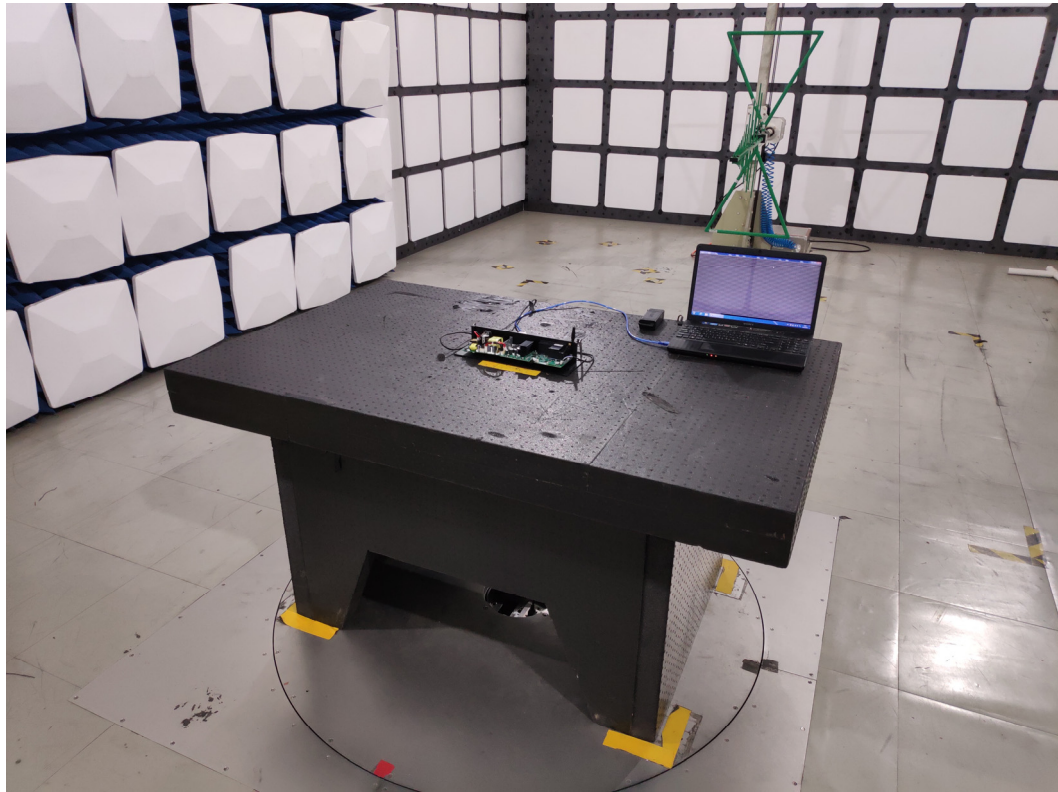

TEST SETUP PHOTOGRAPHS OF EUT

AC POWER LINE CONDUCTED EMISSION TEST

Front View

Side View

RADIATED EMISSION TEST

Below 1GHz

Above 1GHz