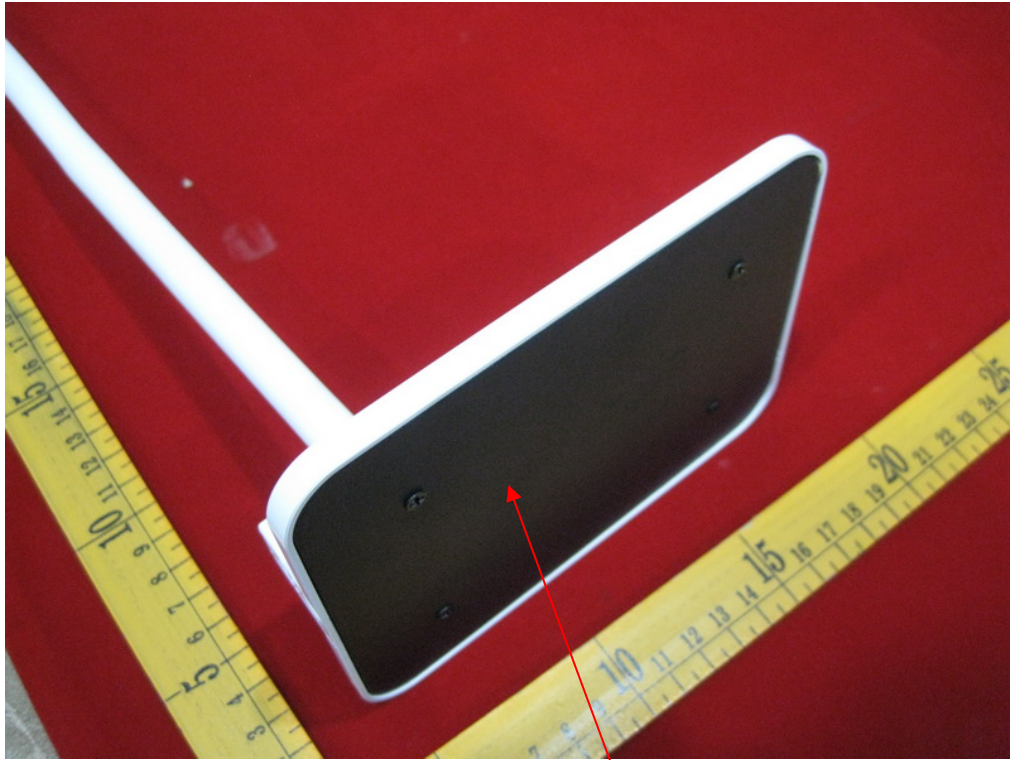

Label Location

LARKKEY LED Desk Lamp

Model: AL04-05
Adapter Voltage: AC100-240V~50/60Hz
Power: 8W
Lifespan: 50,000 Hours

FCC ID:2AUFWAL04

ROHS COMPLIANT FC  **MADE IN CHINA**

FCC STATEMENT
This device complies with Part 15 of the FCC rules. Operation is subject to the following two conditions:
1) this device may not cause harmful interference,
2) this device must accept any interference received, including interference that may cause undesired operation.
Donguang You You Lighting Technology Co.,Ltd

38mm x26mm
Label Location