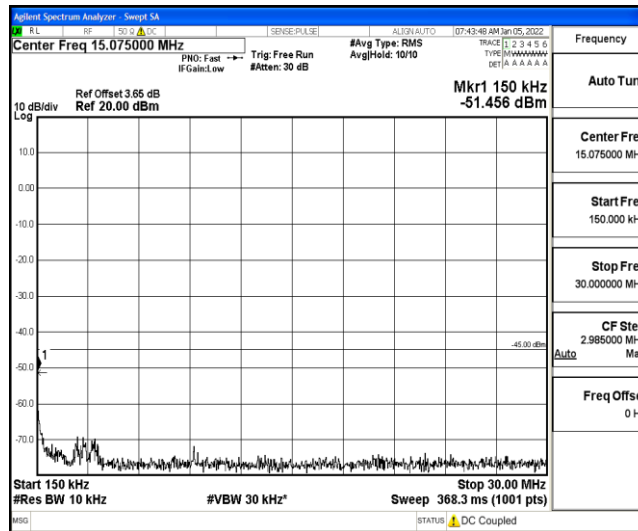

Band38-10MHz-QPSK-37800-1RB#0-Range2:0.15~30MHz