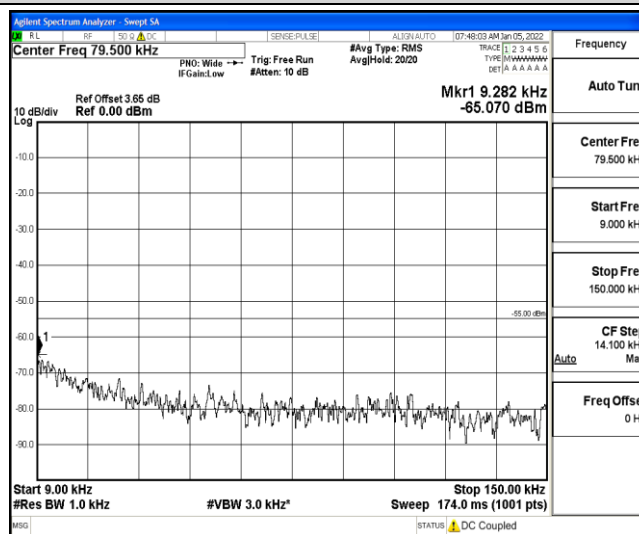

Band38-10MHz-QPSK-38000-1RB#0-Range1:0.009~0.15MHz