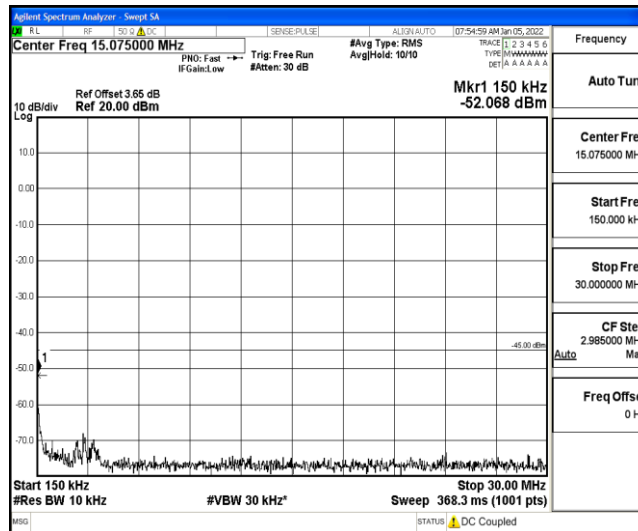

Band38-10MHz-16QAM-38000-1RB#0-Range5:10000~20000MHz

Band38-10MHz-16QAM-38000-1RB#0-Range6:20000~26500MHz

Band38-10MHz-16QAM-38200-1RB#0-Range1:0.009~0.15MHz

Band38-10MHz-16QAM-38200-1RB#0-Range2:0.15~30MHz