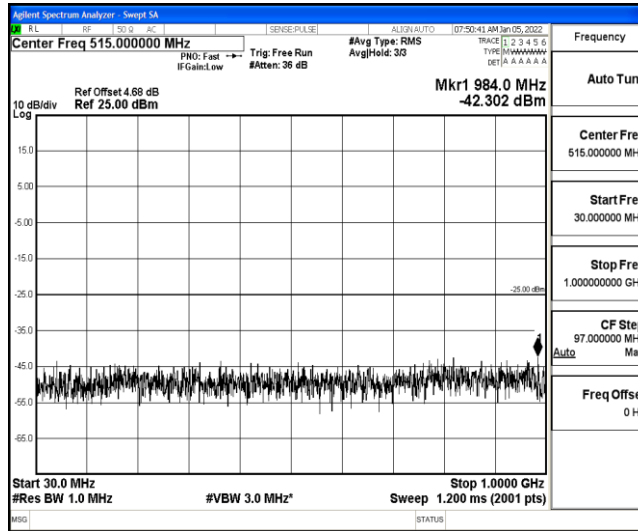

Band38-10MHz-16QAM-37800-1RB#0-Range6:20000~26500MHz

Band38-10MHz-16QAM-38000-1RB#0-Range1:0.009~0.15MHz

Band38-10MHz-16QAM-38000-1RB#0-Range2:0.15~30MHz

Band38-10MHz-16QAM-38000-1RB#0-Range3:30~1000MHz

Band38-10MHz-16QAM-38000-1RB#0-Range4:1000~10000MHz