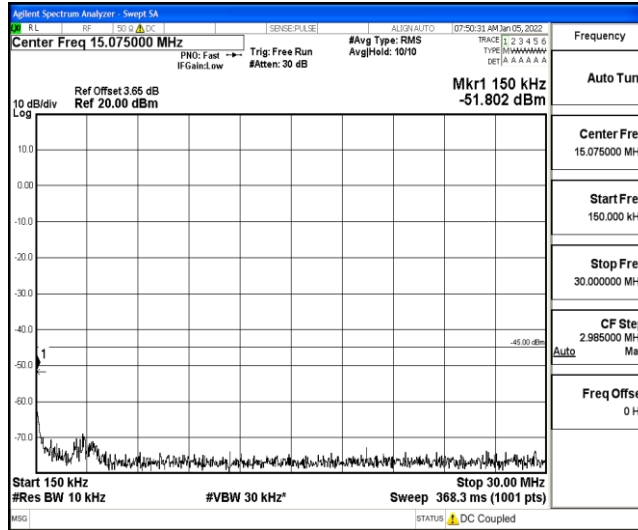

Band38-10MHz-16QAM-38000-1RB#0-Range2:0.15~30MHz