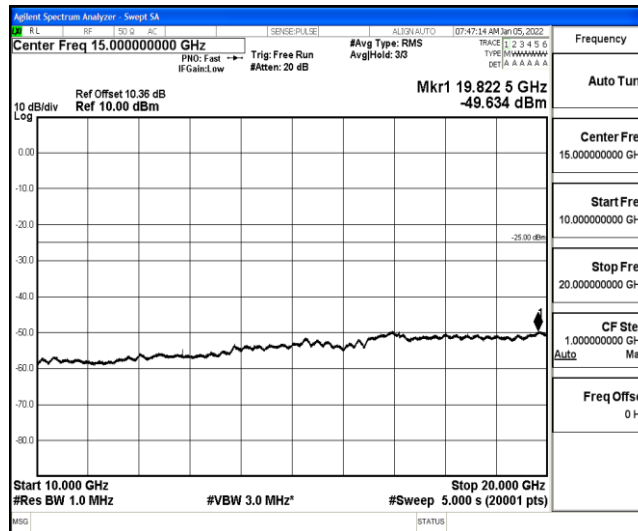

Band38-10MHz-16QAM-37800-1RB#0-Range1:0.009~0.15MHz

Band38-10MHz-16QAM-37800-1RB#0-Range2:0.15~30MHz

Band38-10MHz-16QAM-37800-1RB#0-Range3:30~1000MHz

Band38-10MHz-16QAM-37800-1RB#0-Range4:1000~10000MHz

Band38-10MHz-16QAM-37800-1RB#0-Range5:10000~20000MHz