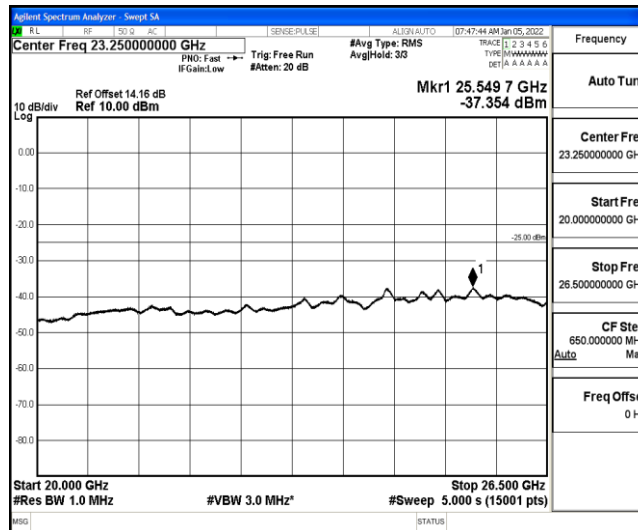

Band38-10MHz-16QAM-37800-1RB#0-Range6:20000~26500MHz