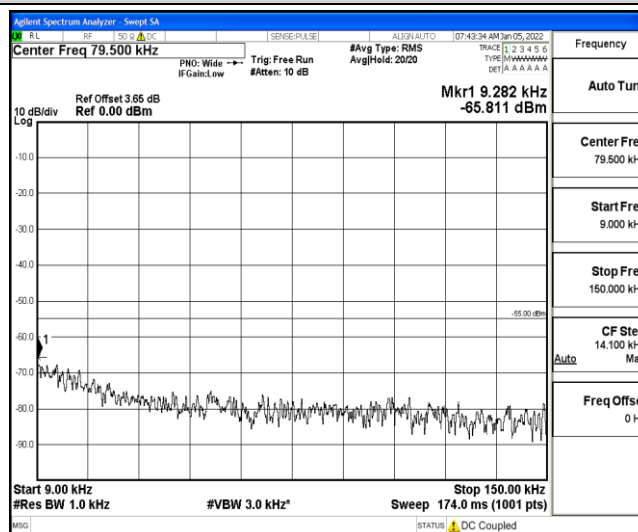

Band38-10MHz-QPSK-37800-1RB#0-Range1:0.009~0.15MHz