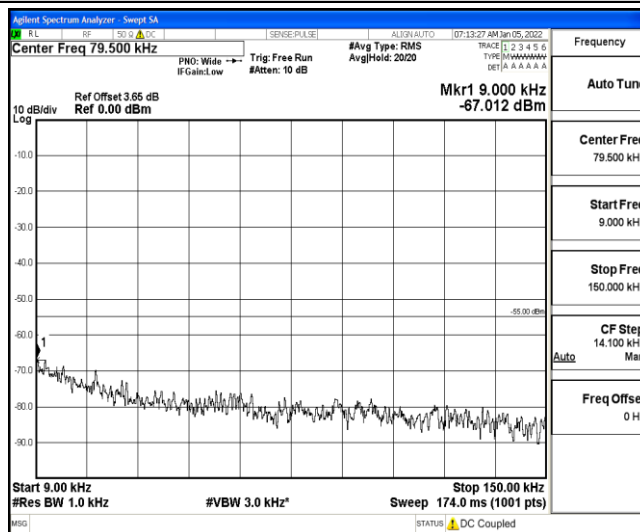

Band38-5MHz-16QAM-37775-1RB#0-Range1:0.009~0.15MHz