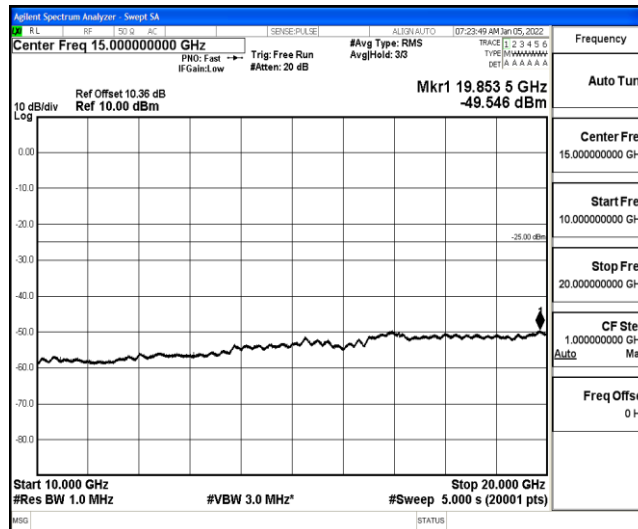

Band38-5MHz-16QAM-38225-1RB#0-Range1:0.009~0.15MHz

Band38-5MHz-16QAM-38225-1RB#0-Range2:0.15~30MHz

Band38-5MHz-16QAM-38225-1RB#0-Range3:30~1000MHz

Band38-5MHz-16QAM-38225-1RB#0-Range4:1000~10000MHz

Band38-5MHz-16QAM-38225-1RB#0-Range5:10000~20000MHz