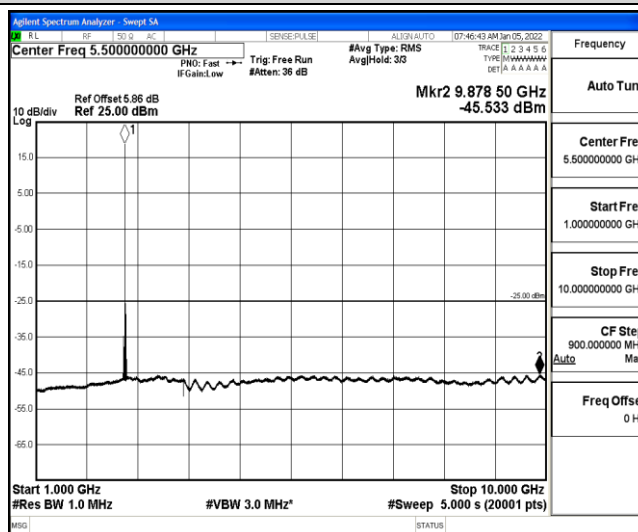

Band38-10MHz-16QAM-37800-1RB#0-Range1:0.009~0.15MHz

Band38-10MHz-16QAM-37800-1RB#0-Range2:0.15~30MHz

Band38-10MHz-16QAM-37800-1RB#0-Range3:30~1000MHz

Band38-10MHz-16QAM-37800-1RB#0-Range4:1000~10000MHz

Band38-10MHz-16QAM-37800-1RB#0-Range5:10000~20000MHz