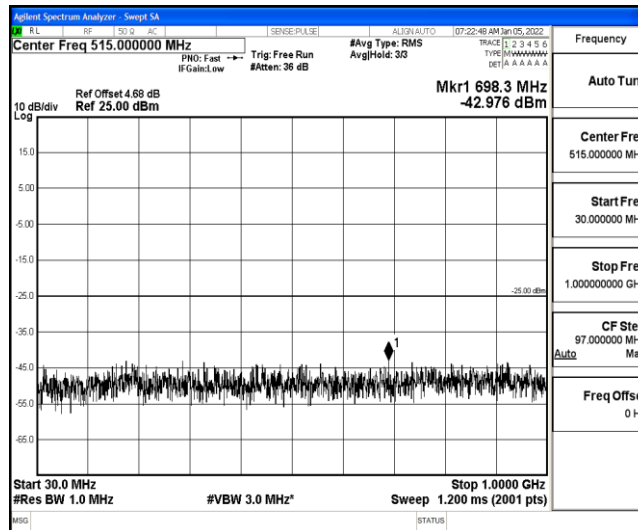

Band38-5MHz-16QAM-38225-1RB#0-Range3:30~1000MHz