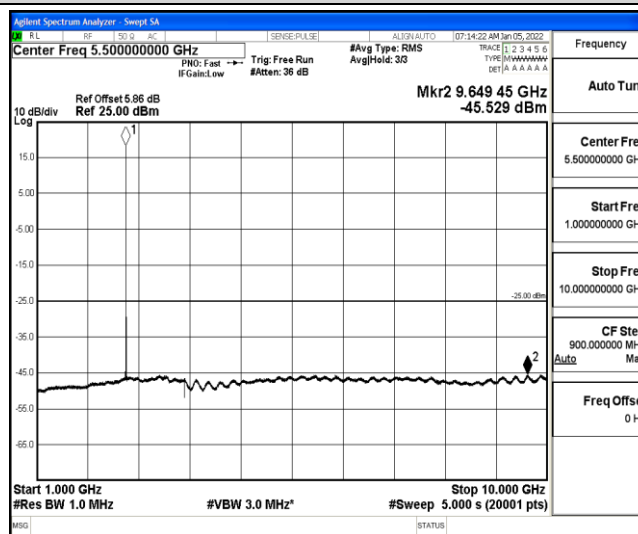

Band38-5MHz-16QAM-37775-1RB#0-Range4:1000~10000MHz