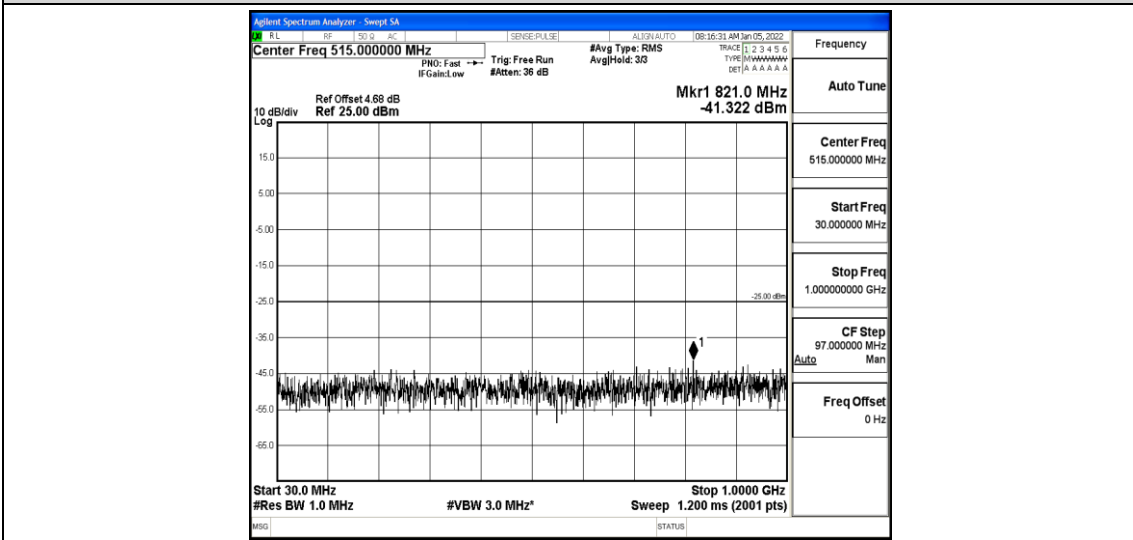

Band38-15MHz-QPSK-37825-1RB#0-Range3:30~1000MHz