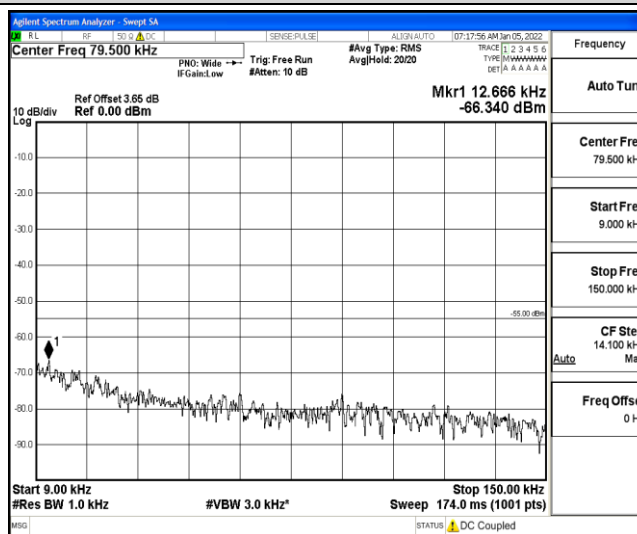

Band38-5MHz-16QAM-37775-1RB#0-Range4:1000~10000MHz

Band38-5MHz-16QAM-37775-1RB#0-Range5:10000~20000MHz

Band38-5MHz-16QAM-37775-1RB#0-Range6:2000~26500MHz

Band38-5MHz-16QAM-38000-1RB#0-Range1:0.009~0.15MHz