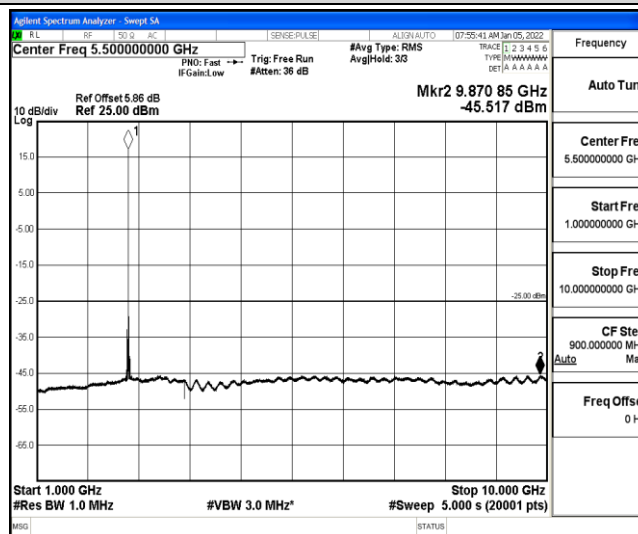

Band38-10MHz-16QAM-38200-1RB#0-Range4:1000~10000MHz