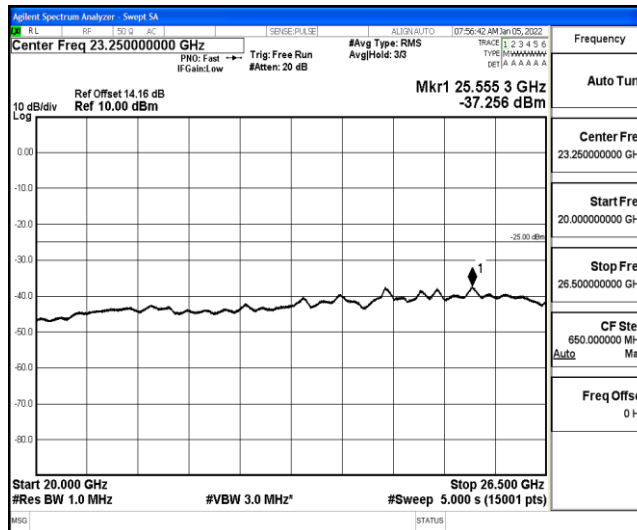

Band38-10MHz-16QAM-38200-1RB#0-Range3:30~1000MHz

Band38-10MHz-16QAM-38200-1RB#0-Range4:1000~10000MHz

Band38-10MHz-16QAM-38200-1RB#0-Range5:10000~20000MHz

Band38-10MHz-16QAM-38200-1RB#0-Range6:20000~26500MHz