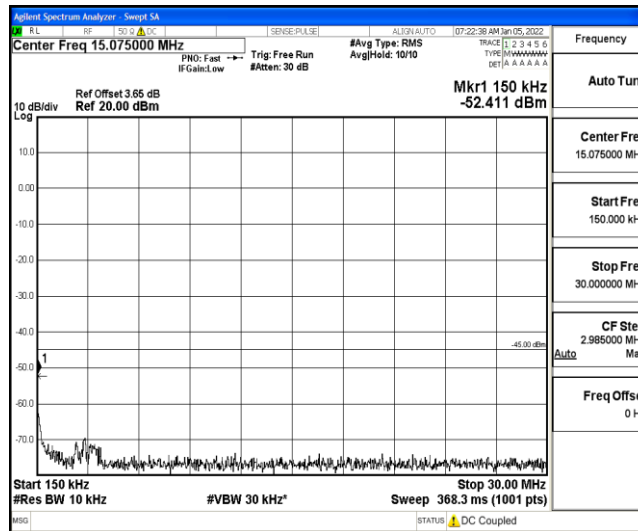

Band38-5MHz-16QAM-38225-1RB#0-Range2:0.15~30MHz