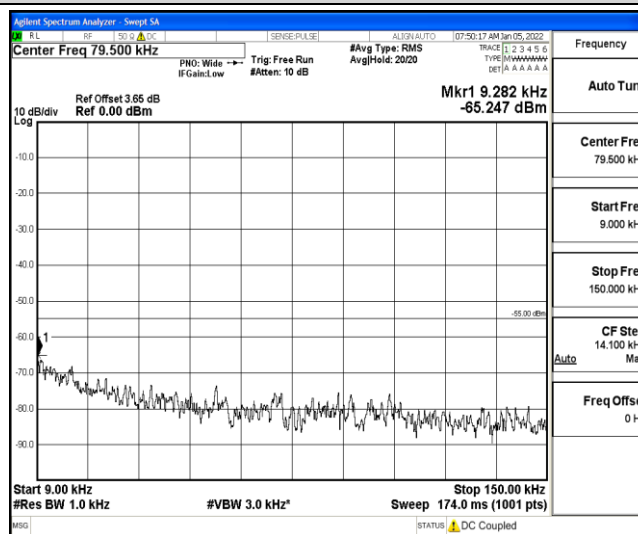

Band38-10MHz-16QAM-38000-1RB#0-Range1:0.009~0.15MHz