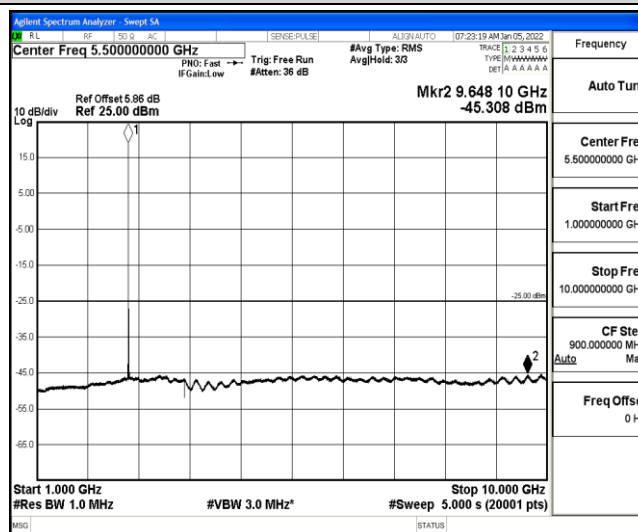

Band38-5MHz-16QAM-38225-1RB#0-Range1:0.009~0.15MHz

Band38-5MHz-16QAM-38225-1RB#0-Range2:0.15~30MHz

Band38-5MHz-16QAM-38225-1RB#0-Range3:30~1000MHz

Band38-5MHz-16QAM-38225-1RB#0-Range4:1000~10000MHz

Band38-5MHz-16QAM-38225-1RB#0-Range5:10000~20000MHz