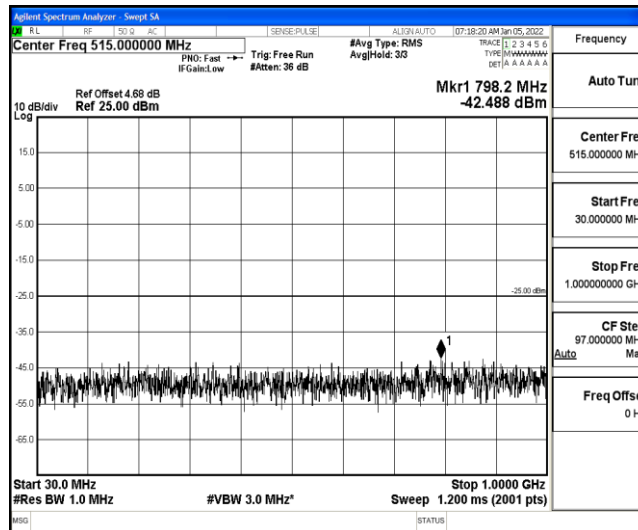

Band38-5MHz-16QAM-38000-1RB#0-Range3:30~1000MHz