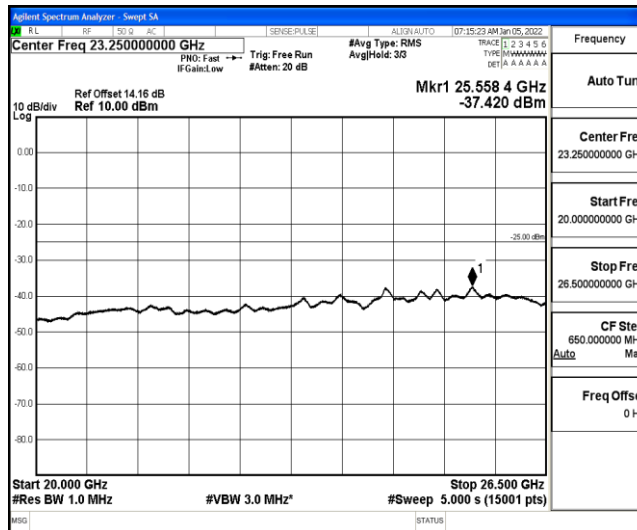

Band38-5MHz-16QAM-37775-1RB#0-Range6:2000~26500MHz