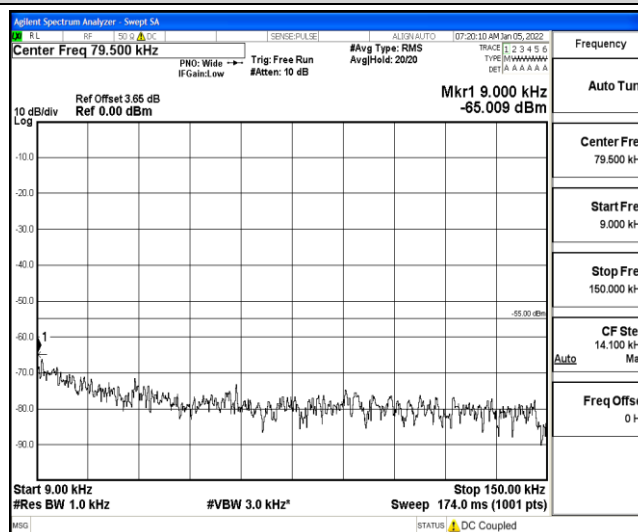

Band38-5MHz-QPSK-38225-1RB#0-Range1:0.009~0.15MHz