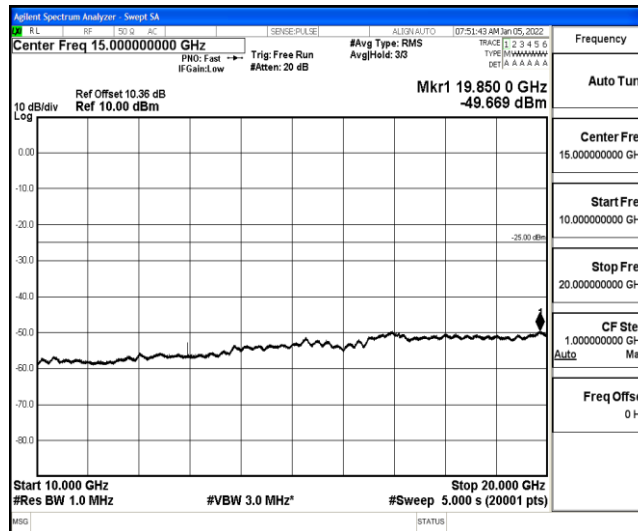

Band38-10MHz-16QAM-38000-1RB#0-Range5:10000~20000MHz