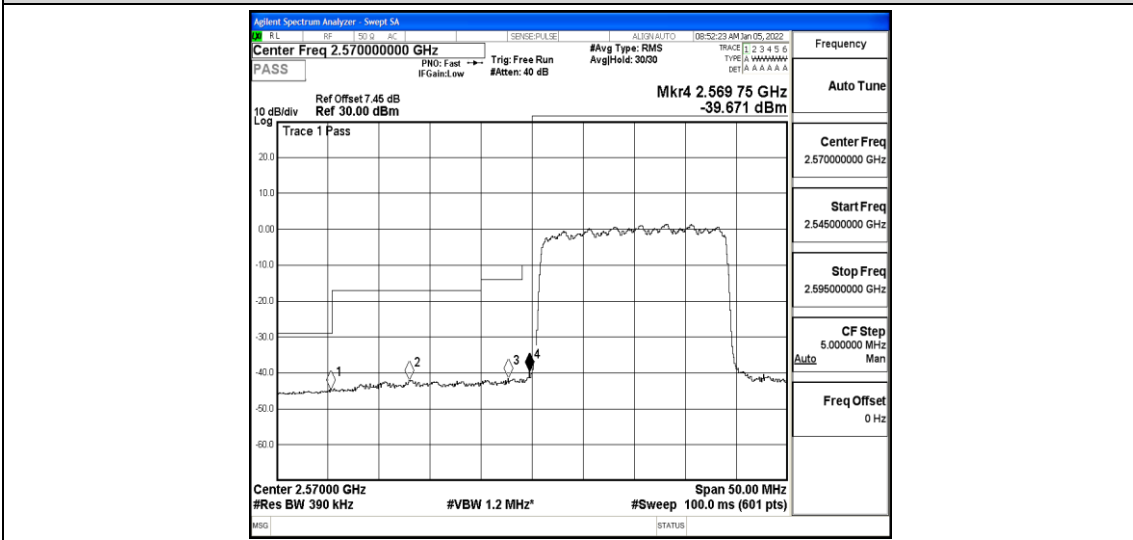

Band38-20MHz-16QAM-37850-100RB#0

Band38-20MHz-16QAM-38150-100RB#0

K.5 Conducted Spurious Emission

Test Result

Band	Bandwidth	Modulation	Channel	RB Configuration	Frequency Range	Result (dBm)	Verdict
Band38	5MHz	QPSK	37775	1RB#0	Range1:0.009~0.15MHz	-66.33	PASS
Band38	5MHz	QPSK	37775	1RB#0	Range2:0.15~30MHz	-52.68	PASS
Band38	5MHz	QPSK	37775	1RB#0	Range3:30~1000MHz	-42.73	PASS
Band38	5MHz	QPSK	37775	1RB#0	Range4:1000~10000MHz	-45.41	PASS
Band38	5MHz	QPSK	37775	1RB#0	Range5:10000~20000MHz	-49.62	PASS
Band38	5MHz	QPSK	37775	1RB#0	Range6:20000~26500MHz	-37.35	PASS
Band38	5MHz	QPSK	38000	1RB#0	Range1:0.009~0.15MHz	-66.48	PASS
Band38	5MHz	QPSK	38000	1RB#0	Range2:0.15~30MHz	-51.16	PASS
Band38	5MHz	QPSK	38000	1RB#0	Range3:30~1000MHz	-42.16	PASS
Band38	5MHz	QPSK	38000	1RB#0	Range4:1000~10000MHz	-45.38	PASS
Band38	5MHz	QPSK	38000	1RB#0	Range5:10000~20000MHz	-49.59	PASS
Band38	5MHz	QPSK	38000	1RB#0	Range6:20000~26500MHz	-37.34	PASS
Band38	5MHz	QPSK	38225	1RB#0	Range1:0.009~0.15MHz	-65.01	PASS
Band38	5MHz	QPSK	38225	1RB#0	Range2:0.15~30MHz	-51.54	PASS
Band38	5MHz	QPSK	38225	1RB#0	Range3:30~1000MHz	-42.21	PASS
Band38	5MHz	QPSK	38225	1RB#0	Range4:1000~10000MHz	-45.48	PASS
Band38	5MHz	QPSK	38225	1RB#0	Range5:10000~20000MHz	-49.61	PASS
Band38	5MHz	QPSK	38225	1RB#0	Range6:20000~26500MHz	-37.32	PASS
Band38	5MHz	16QAM	37775	1RB#0	Range1:0.009~0.15MHz	-67.01	PASS
Band38	5MHz	16QAM	37775	1RB#0	Range2:0.15~30MHz	-51.25	PASS
Band38	5MHz	16QAM	37775	1RB#0	Range3:30~1000MHz	-42.47	PASS
Band38	5MHz	16QAM	37775	1RB#0	Range4:1000~10000MHz	-45.53	PASS
Band38	5MHz	16QAM	37775	1RB#0	Range5:10000~20000MHz	-49.58	PASS
Band38	5MHz	16QAM	37775	1RB#0	Range6:20000~26500MHz	-37.42	PASS
Band38	5MHz	16QAM	38000	1RB#0	Range1:0.009~0.15MHz	-66.34	PASS
Band38	5MHz	16QAM	38000	1RB#0	Range2:0.15~30MHz	-52.71	PASS
Band38	5MHz	16QAM	38000	1RB#0	Range3:30~1000MHz	-42.49	PASS
Band38	5MHz	16QAM	38000	1RB#0	Range4:1000~10000MHz	-45.52	PASS
Band38	5MHz	16QAM	38000	1RB#0	Range5:10000~20000MHz	-49.6	PASS
Band38	5MHz	16QAM	38000	1RB#0	Range6:20000~26500MHz	-37.24	PASS
Band38	5MHz	16QAM	38225	1RB#0	Range1:0.009~0.15MHz	-66.61	PASS
Band38	5MHz	16QAM	38225	1RB#0	Range2:0.15~30MHz	-52.41	PASS
Band38	5MHz	16QAM	38225	1RB#0	Range3:30~1000MHz	-42.98	PASS
Band38	5MHz	16QAM	38225	1RB#0	Range4:1000~10000MHz	-45.31	PASS
Band38	5MHz	16QAM	38225	1RB#0	Range5:10000~20000MHz	-49.55	PASS
Band38	5MHz	16QAM	38225	1RB#0	Range6:20000~26500MHz	-37.41	PASS