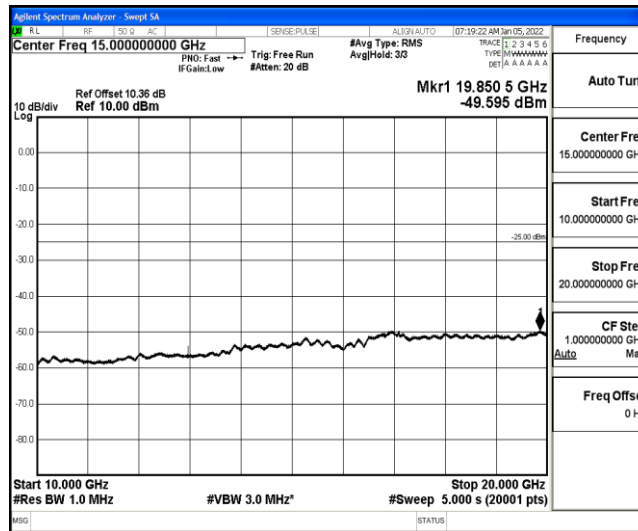

Band38-5MHz-16QAM-38000-1RB#0-Range2:0.15~30MHz

Band38-5MHz-16QAM-38000-1RB#0-Range3:30~1000MHz

Band38-5MHz-16QAM-38000-1RB#0-Range4:1000~10000MHz

Band38-5MHz-16QAM-38000-1RB#0-Range5:10000~20000MHz

Band38-5MHz-16QAM-38000-1RB#0-Range6:2000~26500MHz