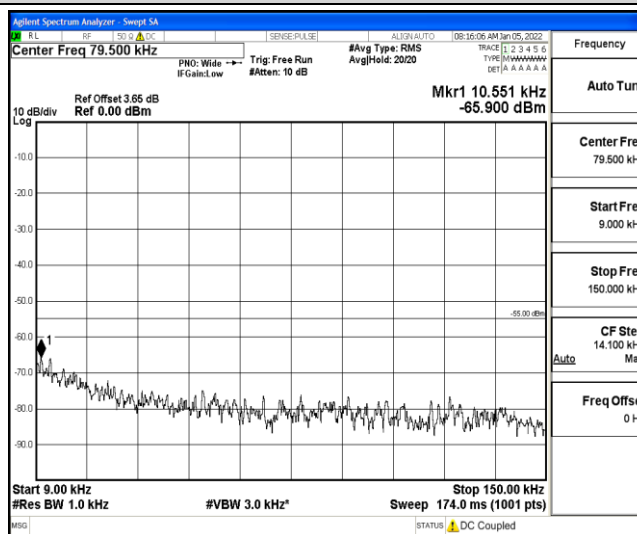

Band38-15MHz-QPSK-37825-1RB#0-Range1:0.009~0.15MHz