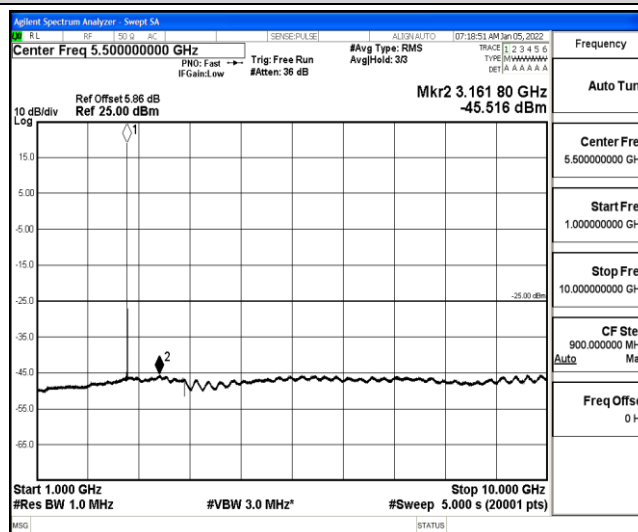

Band38-5MHz-16QAM-38000-1RB#0-Range4:1000~10000MHz