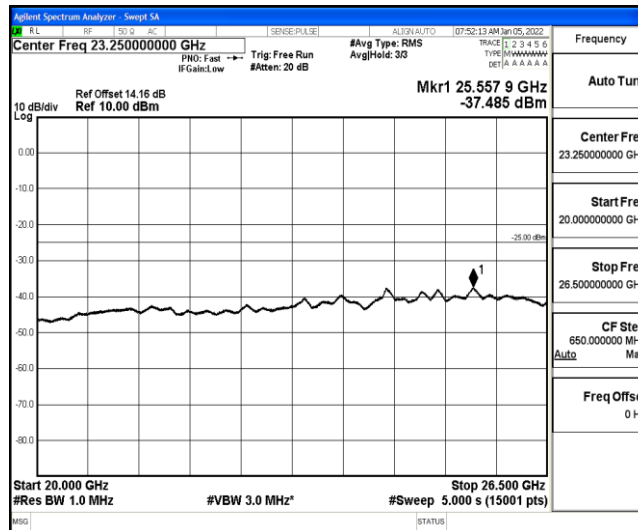

Band38-10MHz-16QAM-38000-1RB#0-Range6:20000~26500MHz