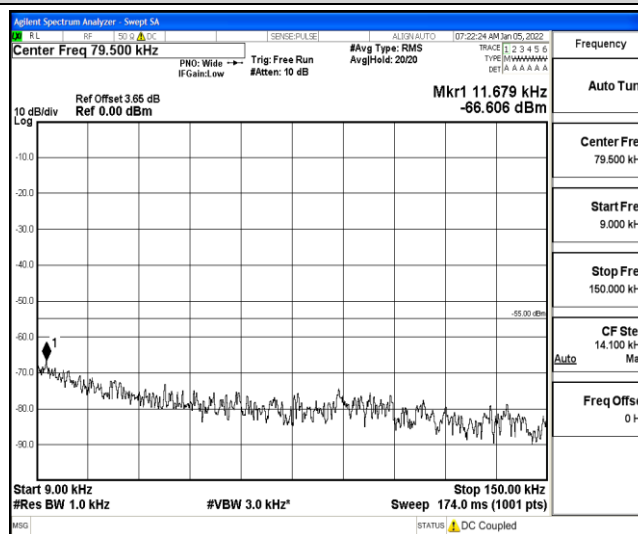

Band38-5MHz-16QAM-38225-1RB#0-Range1:0.009~0.15MHz