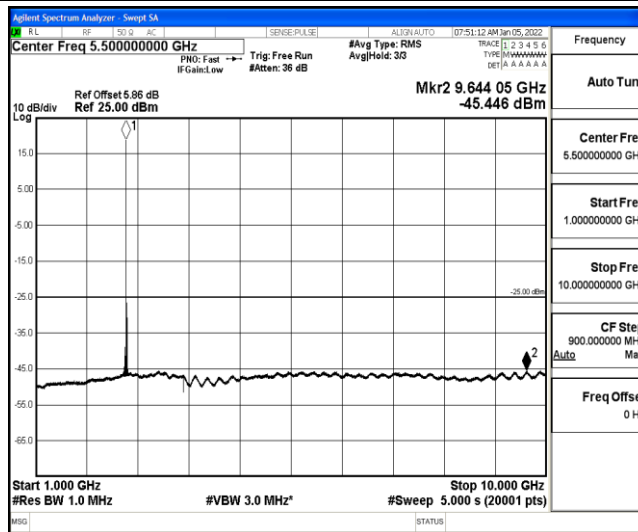

Band38-10MHz-16QAM-37800-1RB#0-Range6:20000~26500MHz

Band38-10MHz-16QAM-38000-1RB#0-Range1:0.009~0.15MHz

Band38-10MHz-16QAM-38000-1RB#0-Range2:0.15~30MHz

Band38-10MHz-16QAM-38000-1RB#0-Range3:30~1000MHz

Band38-10MHz-16QAM-38000-1RB#0-Range4:1000~10000MHz