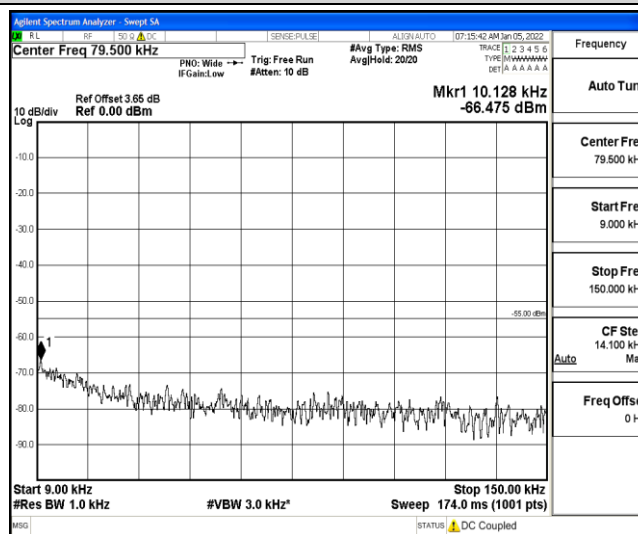

Band38-5MHz-QPSK-38000-1RB#0-Range1:0.009~0.15MHz