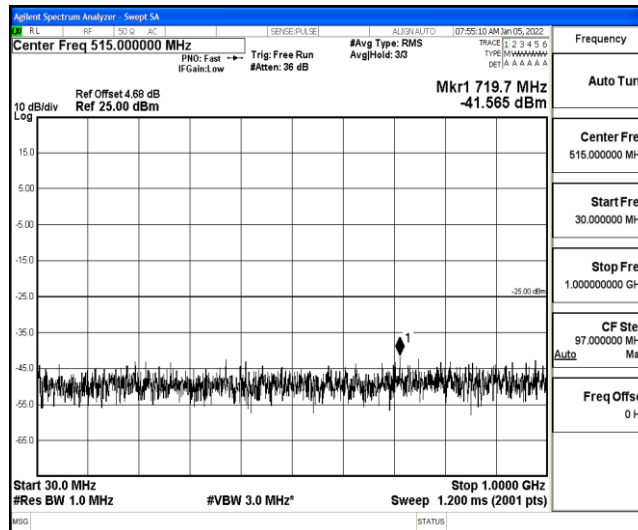

Band38-10MHz-16QAM-38200-1RB#0-Range3:30~1000MHz