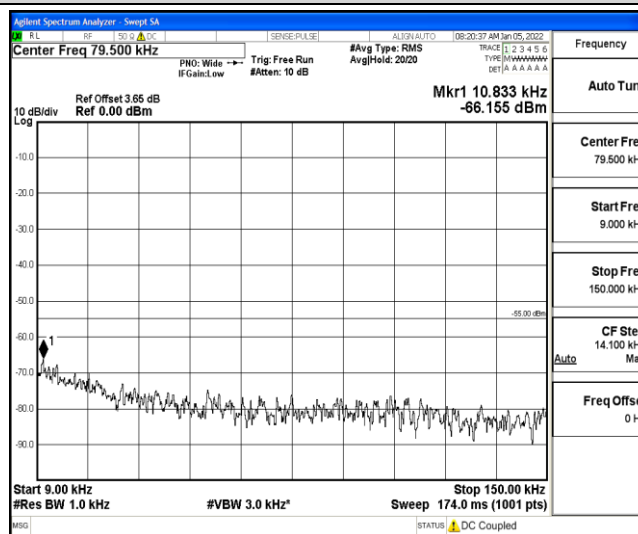

Band38-15MHz-QPSK-38000-1RB#0-Range1:0.009~0.15MHz

Band38-15MHz-QPSK-38000-1RB#0-Range2:0.15~30MHz