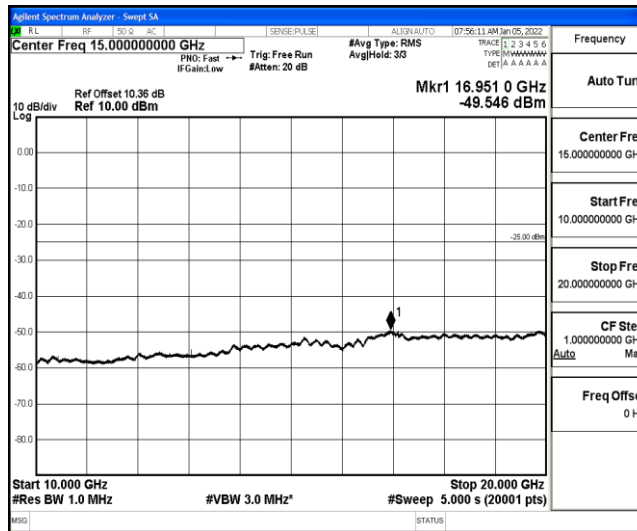

Band38-10MHz-16QAM-38200-1RB#0-Range5:10000~20000MHz