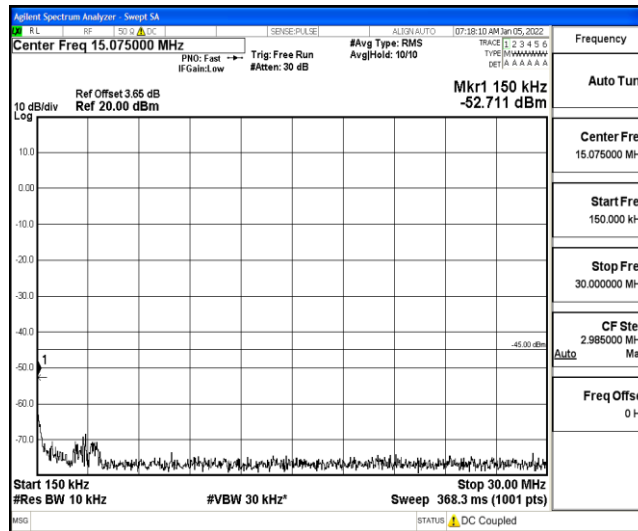

Band38-5MHz-16QAM-38000-1RB#0-Range2:0.15~30MHz