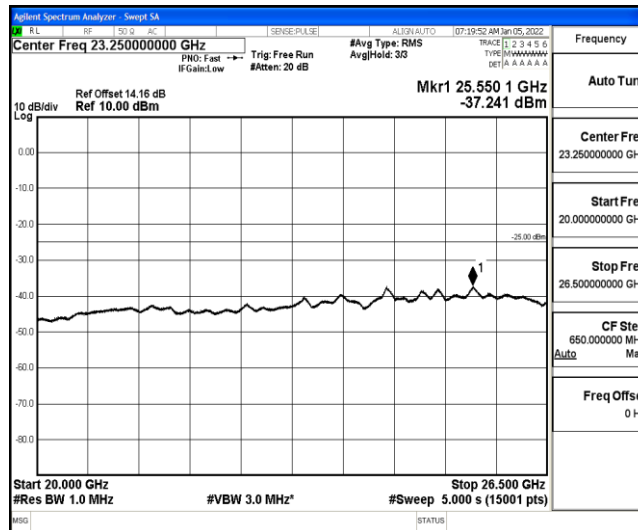

Band38-5MHz-16QAM-38000-1RB#0-Range2:0.15~30MHz

Band38-5MHz-16QAM-38000-1RB#0-Range3:30~1000MHz

Band38-5MHz-16QAM-38000-1RB#0-Range4:1000~10000MHz

Band38-5MHz-16QAM-38000-1RB#0-Range5:10000~20000MHz

Band38-5MHz-16QAM-38000-1RB#0-Range6:2000~26500MHz