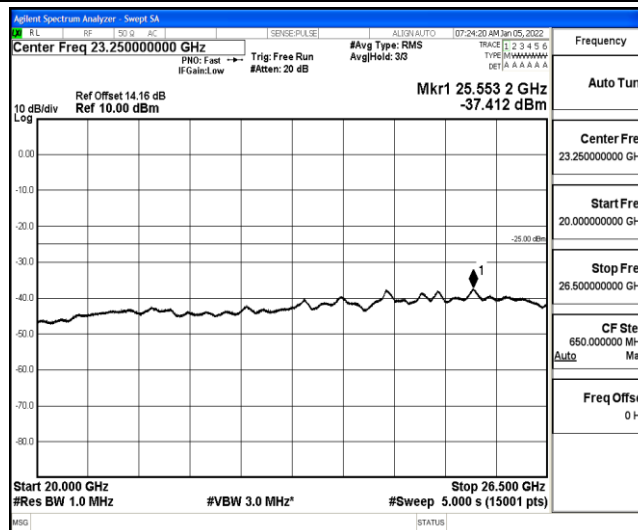

Band38-5MHz-16QAM-38225-1RB#0-Range6:2000~26500MHz