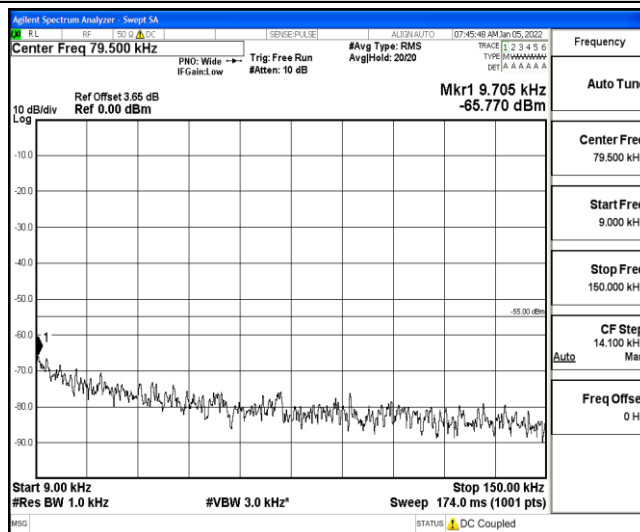

Band38-10MHz-16QAM-37800-1RB#0-Range1:0.009~0.15MHz