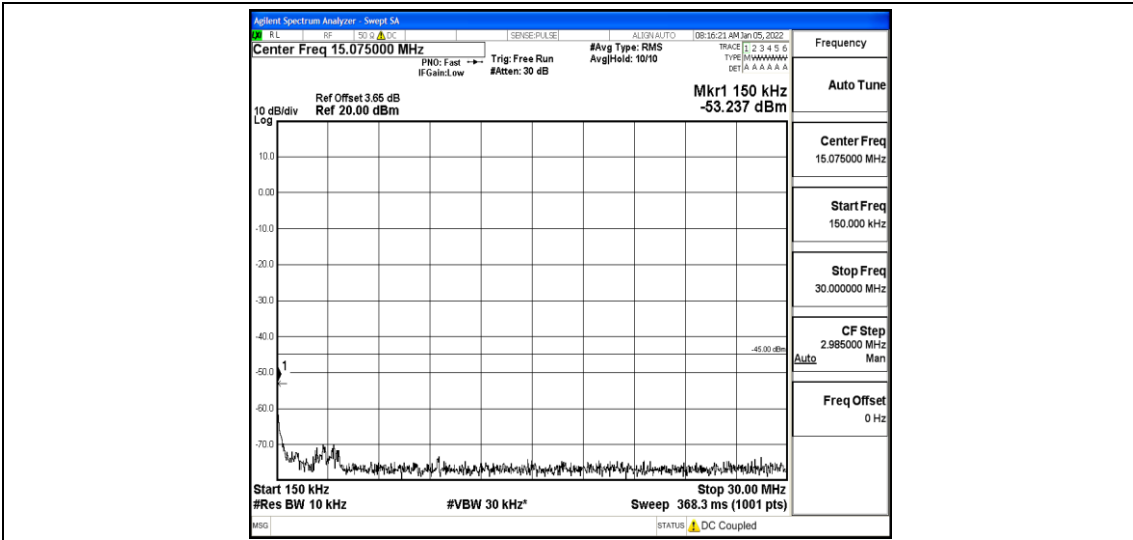

Band38-15MHz-QPSK-37825-1RB#0-Range2:0.15~30MHz