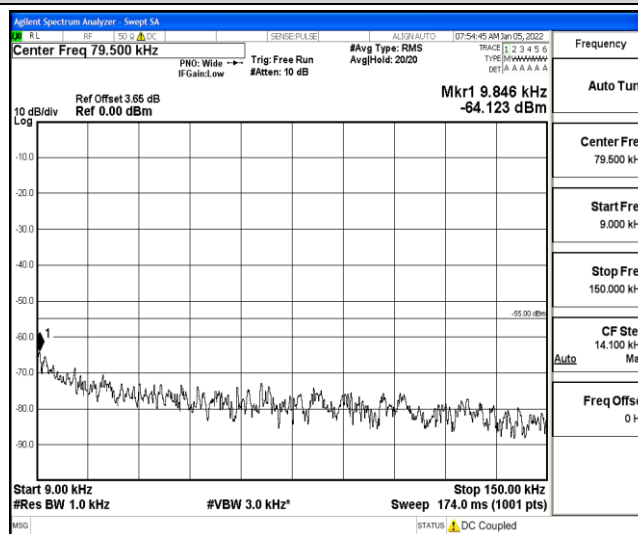

Band38-10MHz-16QAM-38200-1RB#0-Range1:0.009~0.15MHz