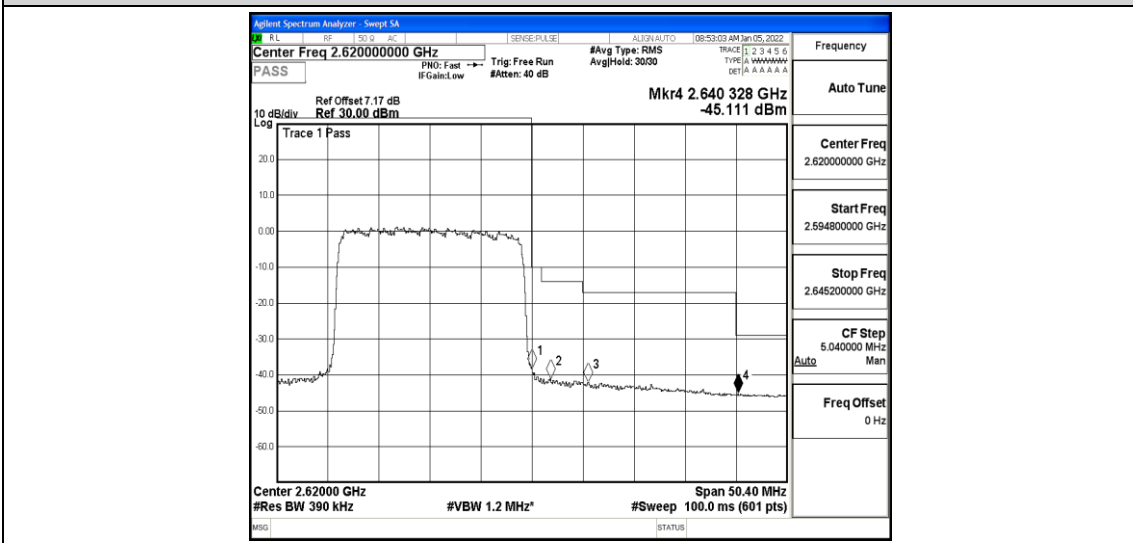

Band38-20MHz-16QAM-37850-100RB#0

Band38-20MHz-16QAM-38150-100RB#0

K.5 Conducted Spurious Emission

Test Result

Band	Bandwidth	Modulation	Channel	RB Configuration	Frequency Range	Result (dBm)	Verdict
Band38	5MHz	QPSK	37775	1RB#0	Range1:0.009~0.15MHz	-66.33	PASS
Band38	5MHz	QPSK	37775	1RB#0	Range2:0.15~30MHz	-52.68	PASS
Band38	5MHz	QPSK	37775	1RB#0	Range3:30~1000MHz	-42.73	PASS
Band38	5MHz	QPSK	37775	1RB#0	Range4:1000~10000MHz	-45.41	PASS
Band38	5MHz	QPSK	37775	1RB#0	Range5:10000~20000MHz	-49.62	PASS
Band38	5MHz	QPSK	37775	1RB#0	Range6:20000~26500MHz	-37.35	PASS
Band38	5MHz	QPSK	38000	1RB#0	Range1:0.009~0.15MHz	-66.48	PASS
Band38	5MHz	QPSK	38000	1RB#0	Range2:0.15~30MHz	-51.16	PASS
Band38	5MHz	QPSK	38000	1RB#0	Range3:30~1000MHz	-42.16	PASS
Band38	5MHz	QPSK	38000	1RB#0	Range4:1000~10000MHz	-45.38	PASS
Band38	5MHz	QPSK	38000	1RB#0	Range5:10000~20000MHz	-49.59	PASS
Band38	5MHz	QPSK	38000	1RB#0	Range6:20000~26500MHz	-37.34	PASS
Band38	5MHz	QPSK	38225	1RB#0	Range1:0.009~0.15MHz	-65.01	PASS
Band38	5MHz	QPSK	38225	1RB#0	Range2:0.15~30MHz	-51.54	PASS
Band38	5MHz	QPSK	38225	1RB#0	Range3:30~1000MHz	-42.21	PASS
Band38	5MHz	QPSK	38225	1RB#0	Range4:1000~10000MHz	-45.48	PASS
Band38	5MHz	QPSK	38225	1RB#0	Range5:10000~20000MHz	-49.61	PASS
Band38	5MHz	QPSK	38225	1RB#0	Range6:20000~26500MHz	-37.32	PASS
Band38	5MHz	16QAM	37775	1RB#0	Range1:0.009~0.15MHz	-67.01	PASS
Band38	5MHz	16QAM	37775	1RB#0	Range2:0.15~30MHz	-51.25	PASS
Band38	5MHz	16QAM	37775	1RB#0	Range3:30~1000MHz	-42.47	PASS
Band38	5MHz	16QAM	37775	1RB#0	Range4:1000~10000MHz	-45.53	PASS
Band38	5MHz	16QAM	37775	1RB#0	Range5:10000~20000MHz	-49.58	PASS
Band38	5MHz	16QAM	37775	1RB#0	Range6:20000~26500MHz	-37.42	PASS
Band38	5MHz	16QAM	38000	1RB#0	Range1:0.009~0.15MHz	-66.34	PASS
Band38	5MHz	16QAM	38000	1RB#0	Range2:0.15~30MHz	-52.71	PASS
Band38	5MHz	16QAM	38000	1RB#0	Range3:30~1000MHz	-42.49	PASS
Band38	5MHz	16QAM	38000	1RB#0	Range4:1000~10000MHz	-45.52	PASS
Band38	5MHz	16QAM	38000	1RB#0	Range5:10000~20000MHz	-49.6	PASS
Band38	5MHz	16QAM	38000	1RB#0	Range6:20000~26500MHz	-37.24	PASS
Band38	5MHz	16QAM	38225	1RB#0	Range1:0.009~0.15MHz	-66.61	PASS
Band38	5MHz	16QAM	38225	1RB#0	Range2:0.15~30MHz	-52.41	PASS
Band38	5MHz	16QAM	38225	1RB#0	Range3:30~1000MHz	-42.98	PASS
Band38	5MHz	16QAM	38225	1RB#0	Range4:1000~10000MHz	-45.31	PASS
Band38	5MHz	16QAM	38225	1RB#0	Range5:10000~20000MHz	-49.55	PASS
Band38	5MHz	16QAM	38225	1RB#0	Range6:20000~26500MHz	-37.41	PASS