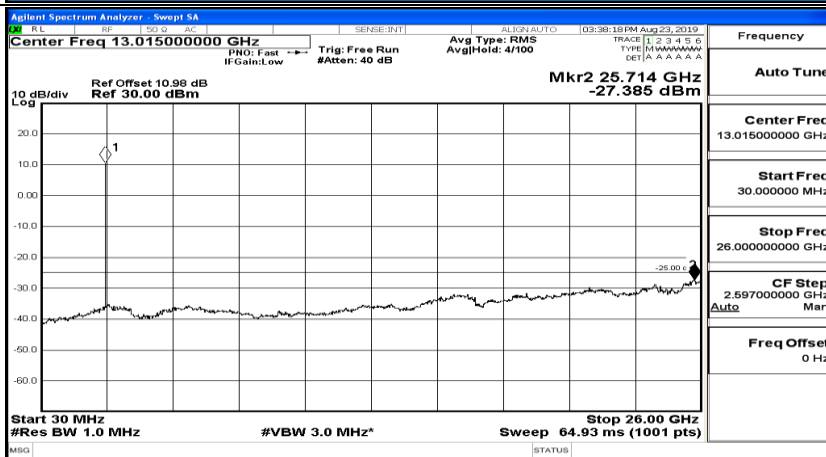

1.5 Conducted Spurious Emission

CSE Test Graph(s) (Channel Bandwidth: 5 MHz)_LCH_QPSK

CSE Test Graph(s) (Channel Bandwidth: 5 MHz)_MCH_QPSK

CSE Test Graph(s) (Channel Bandwidth: 5 MHz)_HCH_QPSK

CSE Test Graph(s) (Channel Bandwidth: 5 MHz)_LCH_16QAM

CSE Test Graph(s) (Channel Bandwidth: 5 MHz)_MCH_16QAM

CSE Test Graph(s) (Channel Bandwidth: 5 MHz)_HCH_16QAM

CSE Test Graph(s) (Channel Bandwidth: 10 MHz) LCH_QPSK

CSE Test Graph(s) (Channel Bandwidth: 10 MHz)_MCH_QPSK

CSE Test Graph(s) (Channel Bandwidth: 10 MHz)_HCH_QPSK

Frequency
Auto Tune
Center Freq 79.500 kHz
Start Freq 9.000 kHz
Stop Freq 150.000 kHz
CF Step 14.100 kHz Man
Auto
Freq Offset 0 Hz

Frequency
Auto Tune
Center Freq 15.075000 MHz
Start Freq 150.000 kHz
Stop Freq 30.000000 MHz
CF Step 2.985000 MHz Man
Auto
Freq Offset 0 Hz