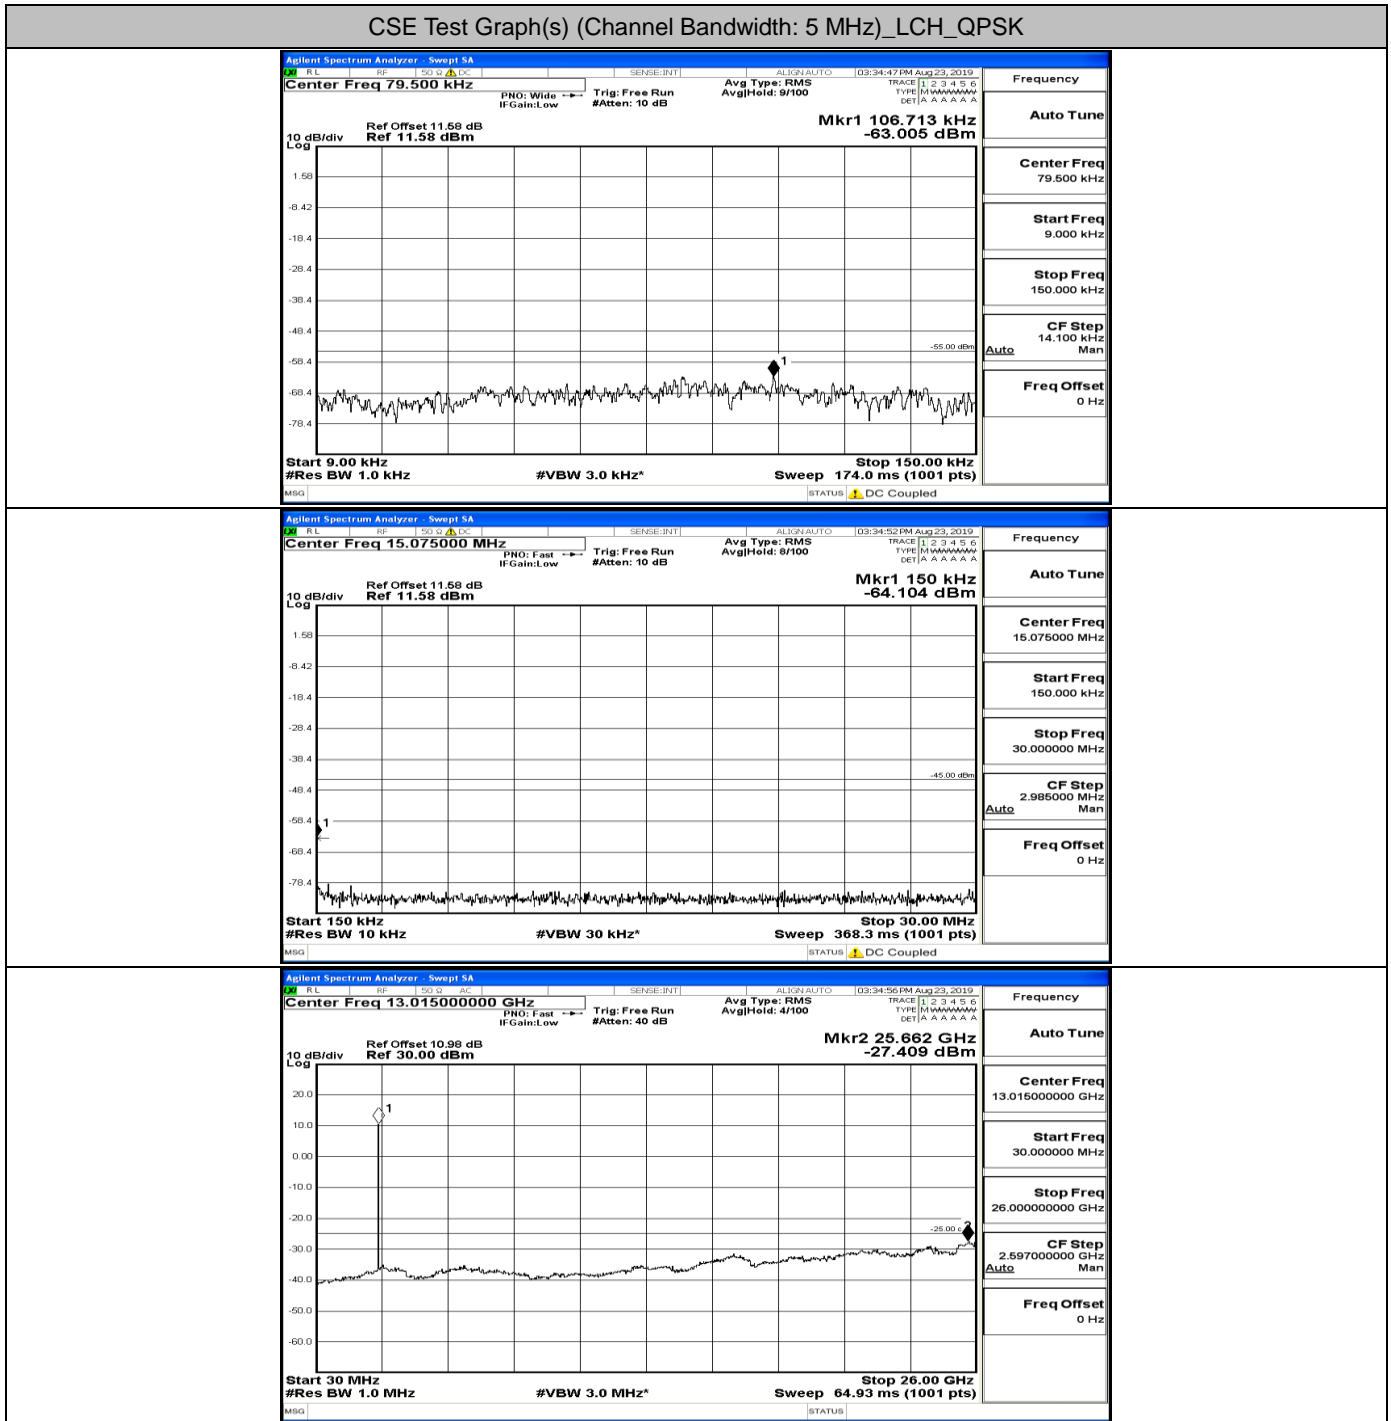

Band Edge Test Graph(s) (Channel Bandwidth:20 MHz) LCH_QPSK

Band Edge Test Graph(s) (Channel Bandwidth:20 MHz) HCH_QPSK

Band Edge Test Graph(s) (Channel Bandwidth:20 MHz) LCH_16QAM

Band Edge Test Graph(s) (Channel Bandwidth:20 MHz)_HCH_16QAM

1.5 Conducted Spurious Emission

CSE Test Graph(s) (Channel Bandwidth: 5 MHz)_LCH_QPSK

CSE Test Graph(s) (Channel Bandwidth: 5 MHz)_MCH_QPSK

CSE Test Graph(s) (Channel Bandwidth: 5 MHz)_HCH_QPSK

CSE Test Graph(s) (Channel Bandwidth: 5 MHz)_LCH_16QAM

CSE Test Graph(s) (Channel Bandwidth: 5 MHz)_MCH_16QAM

CSE Test Graph(s) (Channel Bandwidth: 5 MHz)_HCH_16QAM

CSE Test Graph(s) (Channel Bandwidth: 10 MHz) LCH_QPSK

CSE Test Graph(s) (Channel Bandwidth: 10 MHz)_MCH_QPSK

CSE Test Graph(s) (Channel Bandwidth: 10 MHz)_HCH_QPSK

Frequency
Auto Tune
Center Freq 79.500 kHz
Start Freq 9.000 kHz
Stop Freq 150.000 kHz
CF Step 14.100 kHz Man
Auto
Freq Offset 0 Hz

Frequency
Auto Tune
Center Freq 15.075000 MHz
Start Freq 150.000 kHz
Stop Freq 30.000000 MHz
CF Step 2.985000 MHz Man
Auto
Freq Offset 0 Hz