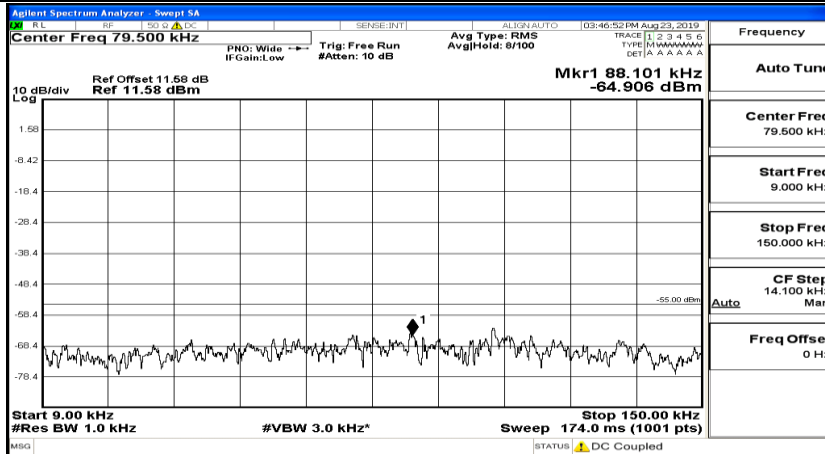

CSE Test Graph(s) (Channel Bandwidth:20 MHz) LCH_QPSK