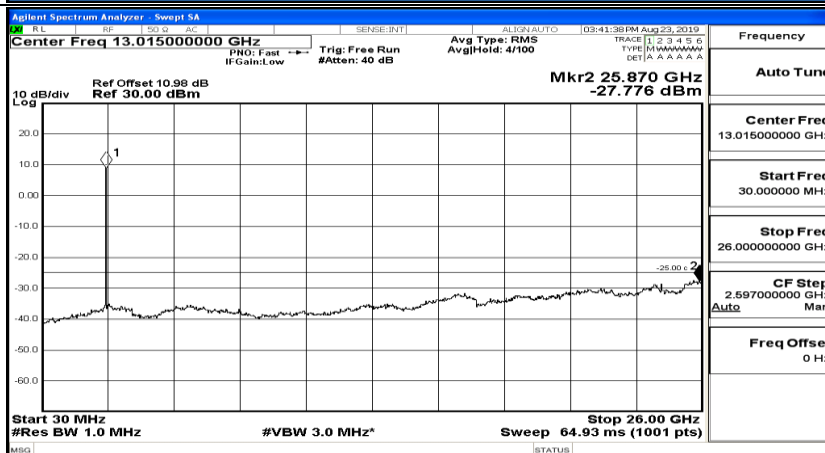

CSE Test Graph(s) (Channel Bandwidth: 5 MHz)_MCH_16QAM

CSE Test Graph(s) (Channel Bandwidth: 5 MHz)_HCH_16QAM

CSE Test Graph(s) (Channel Bandwidth: 10 MHz) LCH_QPSK

CSE Test Graph(s) (Channel Bandwidth: 10 MHz)_MCH_QPSK

CSE Test Graph(s) (Channel Bandwidth: 10 MHz)_HCH_QPSK

Frequency
Auto Tune
Center Freq 79.500 kHz
Start Freq 9.000 kHz
Stop Freq 150.000 kHz
CF Step 14.100 kHz Man
Auto
Freq Offset 0 Hz

Frequency
Auto Tune
Center Freq 15.075000 MHz
Start Freq 150.000 kHz
Stop Freq 30.000000 MHz
CF Step 2.985000 MHz Man
Auto
Freq Offset 0 Hz