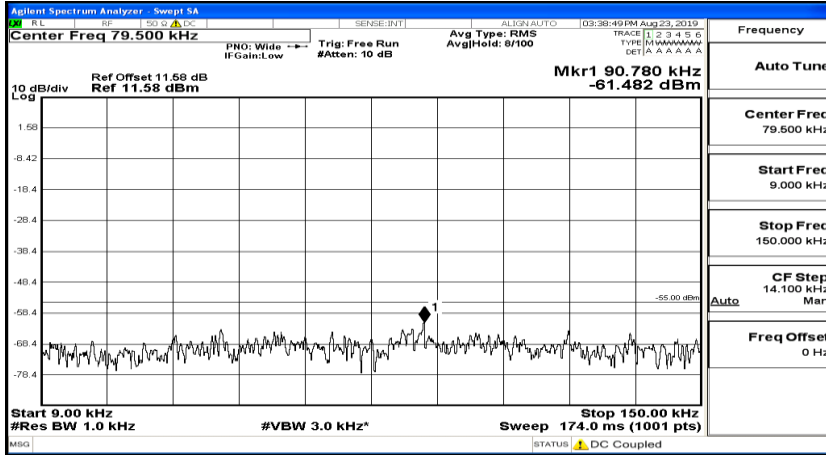

CSE Test Graph(s) (Channel Bandwidth: 10 MHz) LCH_QPSK