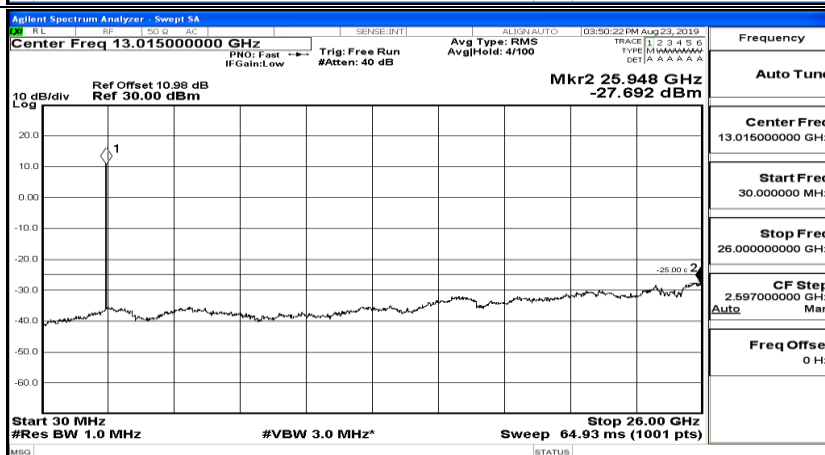

CSE Test Graph(s) (Channel Bandwidth:20 MHz)_MCH_16QAM

CSE Test Graph(s) (Channel Bandwidth:20 MHz)_HCH_16QAM

Frequency
Auto Tune
Center Freq 79.500 kHz
Start Freq 9.000 kHz
Stop Freq 150.000 kHz
CF Step 14.100 kHz Auto
Freq Offset 0 Hz

Frequency
Auto Tune
Center Freq 15.075000 MHz
Start Freq 150.000 kHz
Stop Freq 30.000000 MHz
CF Step 2.985000 MHz Auto
Freq Offset 0 Hz

Frequency
Auto Tune
Center Freq 13.015000000 GHz
Start Freq 30.000000 MHz
Stop Freq 26.000000000 GHz
CF Step 2.597000000 GHz Auto
Freq Offset 0 Hz