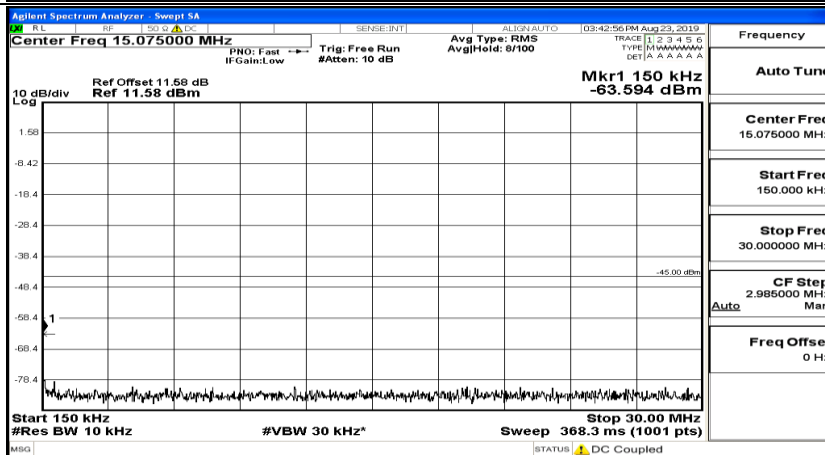

CSE Test Graph(s) (Channel Bandwidth:15 MHz) LCH_QPSK