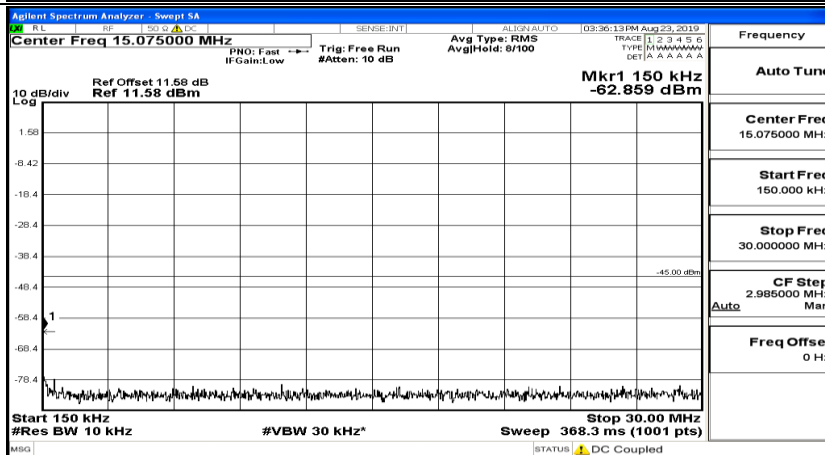

Band Edge Test Graph(s) (Channel Bandwidth:20 MHz) LCH_QPSK

Band Edge Test Graph(s) (Channel Bandwidth:20 MHz) HCH_QPSK

Band Edge Test Graph(s) (Channel Bandwidth:20 MHz) LCH_16QAM

Band Edge Test Graph(s) (Channel Bandwidth:20 MHz)_HCH_16QAM

1.5 Conducted Spurious Emission

CSE Test Graph(s) (Channel Bandwidth: 5 MHz)_LCH_QPSK

CSE Test Graph(s) (Channel Bandwidth: 5 MHz)_MCH_QPSK

CSE Test Graph(s) (Channel Bandwidth: 5 MHz)_HCH_QPSK

CSE Test Graph(s) (Channel Bandwidth: 5 MHz)_LCH_16QAM