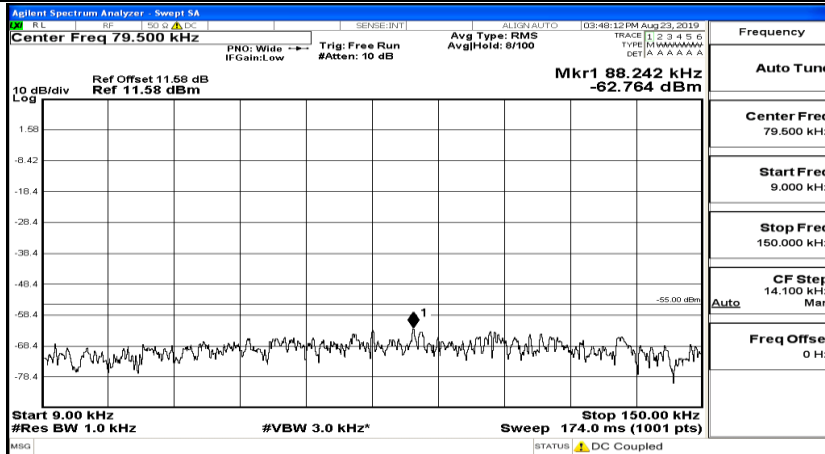

CSE Test Graph(s) (Channel Bandwidth:20 MHz)_MCH_QPSK