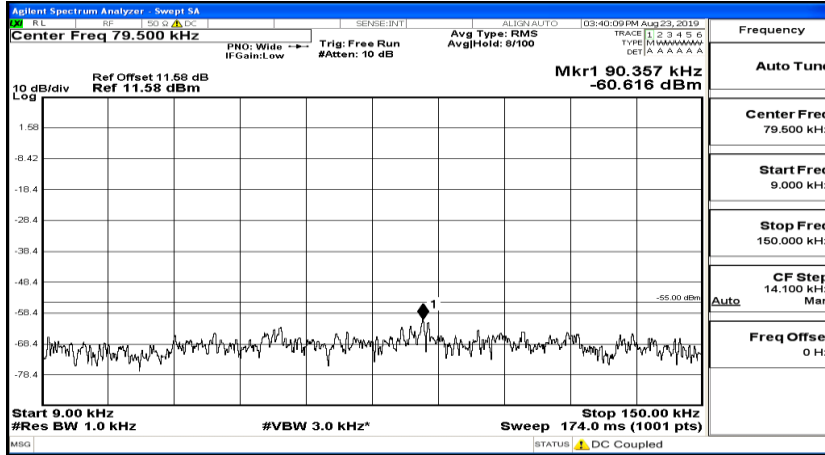

CSE Test Graph(s) (Channel Bandwidth: 5 MHz)_MCH_16QAM

CSE Test Graph(s) (Channel Bandwidth: 5 MHz)_HCH_16QAM

CSE Test Graph(s) (Channel Bandwidth: 10 MHz) LCH_QPSK

CSE Test Graph(s) (Channel Bandwidth: 10 MHz)_MCH_QPSK

CSE Test Graph(s) (Channel Bandwidth: 10 MHz)_HCH_QPSK

Frequency
Auto Tune
Center Freq 79.500 kHz
Start Freq 9.000 kHz
Stop Freq 150.000 kHz
CF Step 14.100 kHz Man
Auto
Freq Offset 0 Hz

Frequency
Auto Tune
Center Freq 15.075000 MHz
Start Freq 150.000 kHz
Stop Freq 30.000000 MHz
CF Step 2.985000 MHz Man
Auto
Freq Offset 0 Hz