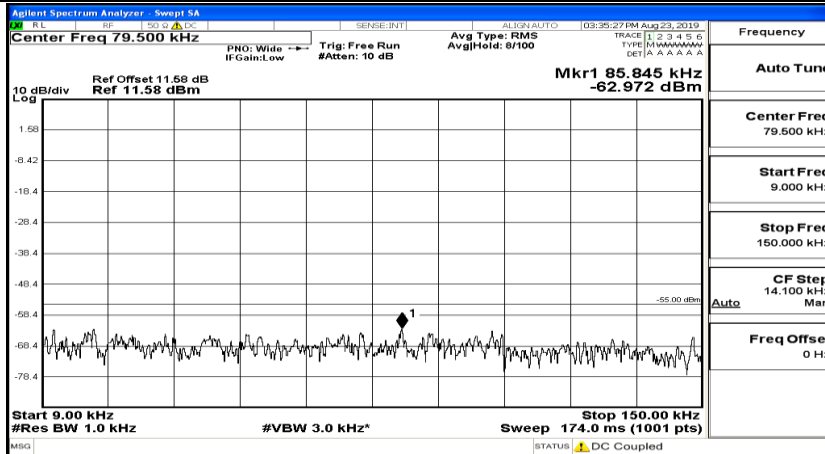

1.5 Conducted Spurious Emission

CSE Test Graph(s) (Channel Bandwidth: 5 MHz)_LCH_QPSK

CSE Test Graph(s) (Channel Bandwidth: 5 MHz)_MCH_QPSK

CSE Test Graph(s) (Channel Bandwidth: 5 MHz)_HCH_QPSK

CSE Test Graph(s) (Channel Bandwidth: 5 MHz)_LCH_16QAM

CSE Test Graph(s) (Channel Bandwidth: 5 MHz)_MCH_16QAM

CSE Test Graph(s) (Channel Bandwidth: 5 MHz)_HCH_16QAM

CSE Test Graph(s) (Channel Bandwidth: 10 MHz) LCH_QPSK

CSE Test Graph(s) (Channel Bandwidth: 10 MHz)_MCH_QPSK

CSE Test Graph(s) (Channel Bandwidth: 10 MHz)_HCH_QPSK

Frequency
Auto Tune
Center Freq 79.500 kHz
Start Freq 9.000 kHz
Stop Freq 150.000 kHz
CF Step 14.100 kHz Man
Auto
Freq Offset 0 Hz

Frequency
Auto Tune
Center Freq 15.075000 MHz
Start Freq 150.000 kHz
Stop Freq 30.000000 MHz
CF Step 2.985000 MHz Man
Auto
Freq Offset 0 Hz