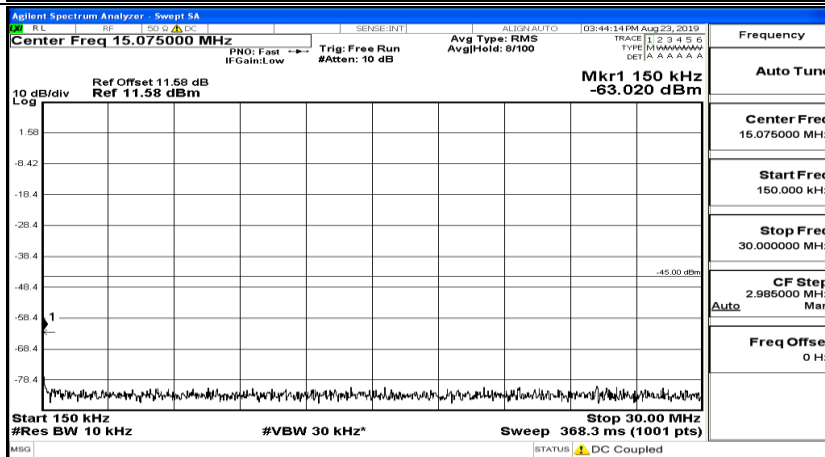

CSE Test Graph(s) (Channel Bandwidth: 10 MHz)_MCH_16QAM

CSE Test Graph(s) (Channel Bandwidth: 10 MHz)_HCH_16QAM

CSE Test Graph(s) (Channel Bandwidth:15 MHz) LCH_QPSK

CSE Test Graph(s) (Channel Bandwidth:15 MHz)_MCH_QPSK