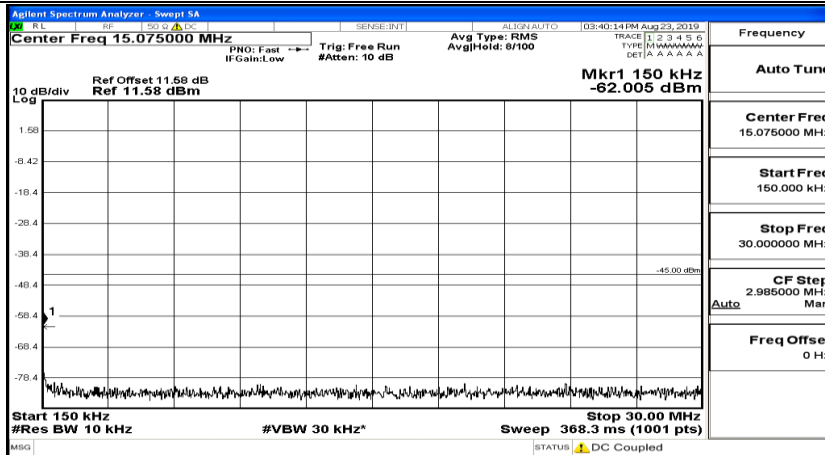

CSE Test Graph(s) (Channel Bandwidth: 5 MHz)_MCH_16QAM

CSE Test Graph(s) (Channel Bandwidth: 5 MHz)_HCH_16QAM

CSE Test Graph(s) (Channel Bandwidth: 10 MHz) LCH_QPSK

CSE Test Graph(s) (Channel Bandwidth: 10 MHz)_MCH_QPSK

CSE Test Graph(s) (Channel Bandwidth: 10 MHz)_HCH_QPSK

Frequency
Auto Tune
Center Freq 79.500 kHz
Start Freq 9.000 kHz
Stop Freq 150.000 kHz
CF Step 14.100 kHz Man
Auto
Freq Offset 0 Hz

Frequency
Auto Tune
Center Freq 15.075000 MHz
Start Freq 150.000 kHz
Stop Freq 30.000000 MHz
CF Step 2.985000 MHz Man
Auto
Freq Offset 0 Hz