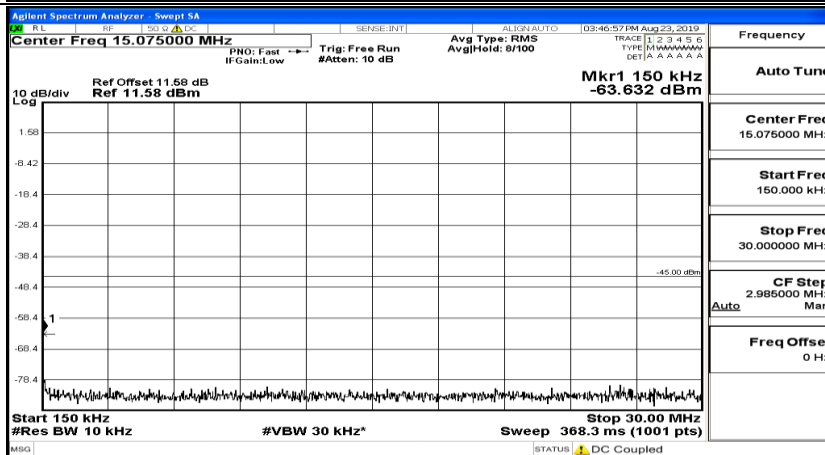

CSE Test Graph(s) (Channel Bandwidth:20 MHz) LCH_QPSK