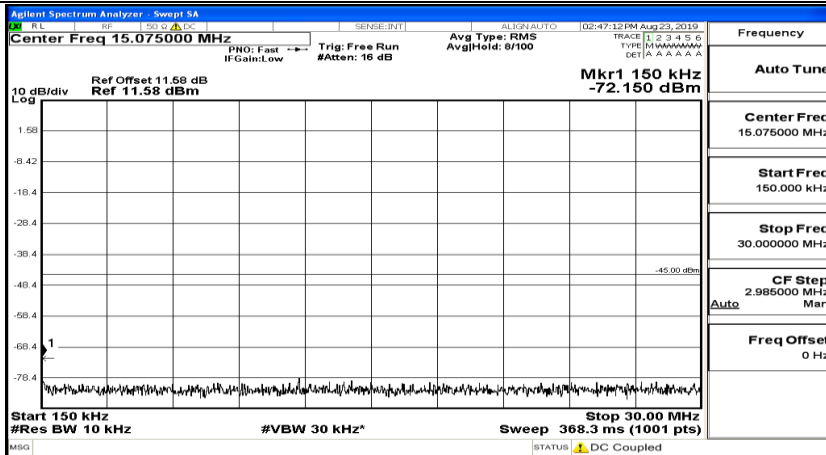

CSE Test Graph(s) (Channel Bandwidth: 5 MHz)_HCH_16QAM