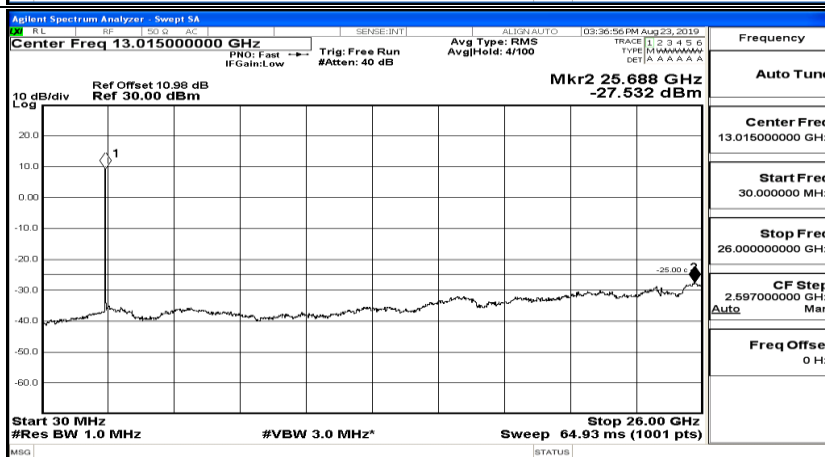

1.5 Conducted Spurious Emission

CSE Test Graph(s) (Channel Bandwidth: 5 MHz)_LCH_QPSK

CSE Test Graph(s) (Channel Bandwidth: 5 MHz)_MCH_QPSK

CSE Test Graph(s) (Channel Bandwidth: 5 MHz)_HCH_QPSK

CSE Test Graph(s) (Channel Bandwidth: 5 MHz)_LCH_16QAM

CSE Test Graph(s) (Channel Bandwidth: 5 MHz)_MCH_16QAM

CSE Test Graph(s) (Channel Bandwidth: 5 MHz)_HCH_16QAM

CSE Test Graph(s) (Channel Bandwidth: 10 MHz) LCH_QPSK

CSE Test Graph(s) (Channel Bandwidth: 10 MHz)_MCH_QPSK

CSE Test Graph(s) (Channel Bandwidth: 10 MHz)_HCH_QPSK

Frequency
Auto Tune
Center Freq 79.500 kHz
Start Freq 9.000 kHz
Stop Freq 150.000 kHz
CF Step 14.100 kHz Man
Auto
Freq Offset 0 Hz

Frequency
Auto Tune
Center Freq 15.075000 MHz
Start Freq 150.000 kHz
Stop Freq 30.000000 MHz
CF Step 2.985000 MHz Man
Auto
Freq Offset 0 Hz