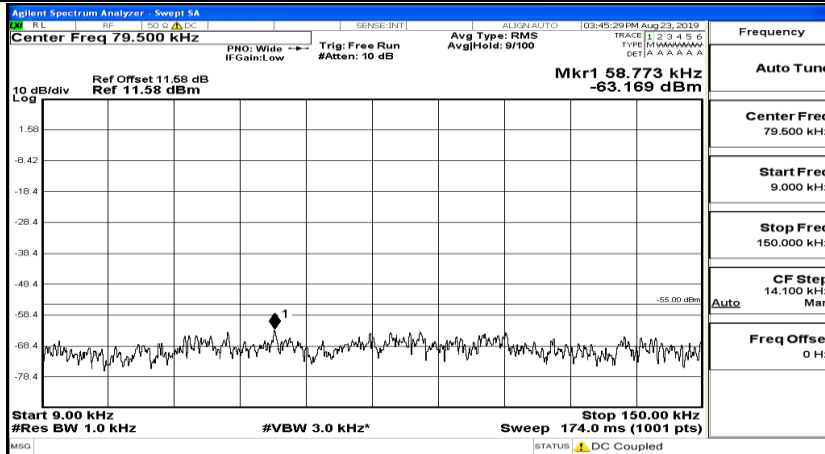

CSE Test Graph(s) (Channel Bandwidth:15 MHz)_HCH_QPSK