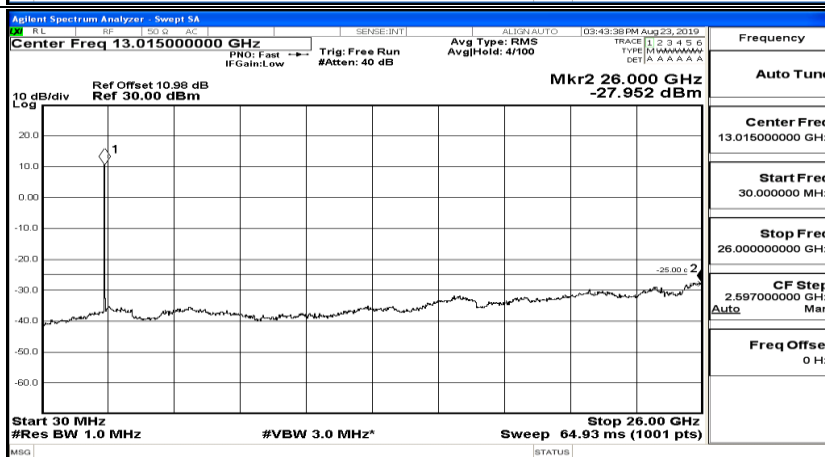

CSE Test Graph(s) (Channel Bandwidth:15 MHz)_LCH_16QAM