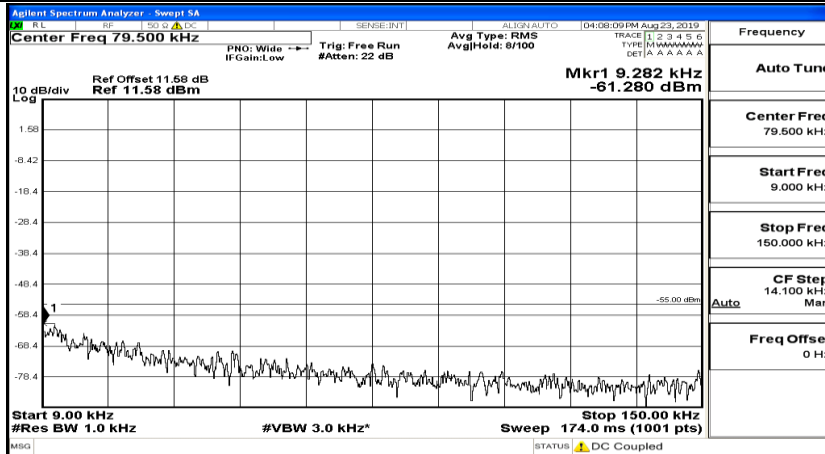

1.5 Conducted Spurious Emission

CSE Test Graph(s) (Channel Bandwidth: 5 MHz)_LCH_QPSK

CSE Test Graph(s) (Channel Bandwidth: 5 MHz)_MCH_QPSK

CSE Test Graph(s) (Channel Bandwidth: 5 MHz)_HCH_QPSK

CSE Test Graph(s) (Channel Bandwidth: 5 MHz)_LCH_16QAM

CSE Test Graph(s) (Channel Bandwidth: 5 MHz)_MCH_16QAM

CSE Test Graph(s) (Channel Bandwidth: 5 MHz)_HCH_16QAM

CSE Test Graph(s) (Channel Bandwidth: 10 MHz) LCH_QPSK

CSE Test Graph(s) (Channel Bandwidth: 10 MHz)_MCH_QPSK

CSE Test Graph(s) (Channel Bandwidth: 10 MHz)_HCH_QPSK

Frequency
Auto Tune
Center Freq 79.500 kHz
Start Freq 9.000 kHz
Stop Freq 150.000 kHz
CF Step 14.100 kHz Man
Auto
Freq Offset 0 Hz

Frequency
Auto Tune
Center Freq 15.075000 MHz
Start Freq 150.000 kHz
Stop Freq 30.000000 MHz
CF Step 2.985000 MHz Man
Auto
Freq Offset 0 Hz