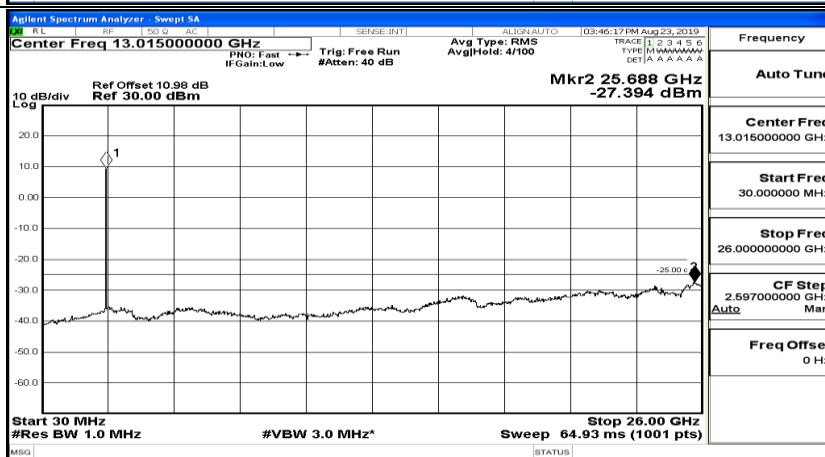

CSE Test Graph(s) (Channel Bandwidth:15 MHz)_HCH_QPSK

CSE Test Graph(s) (Channel Bandwidth:15 MHz)_LCH_16QAM

CSE Test Graph(s) (Channel Bandwidth:15 MHz)_MCH_16QAM

CSE Test Graph(s) (Channel Bandwidth:15 MHz)_HCH_16QAM