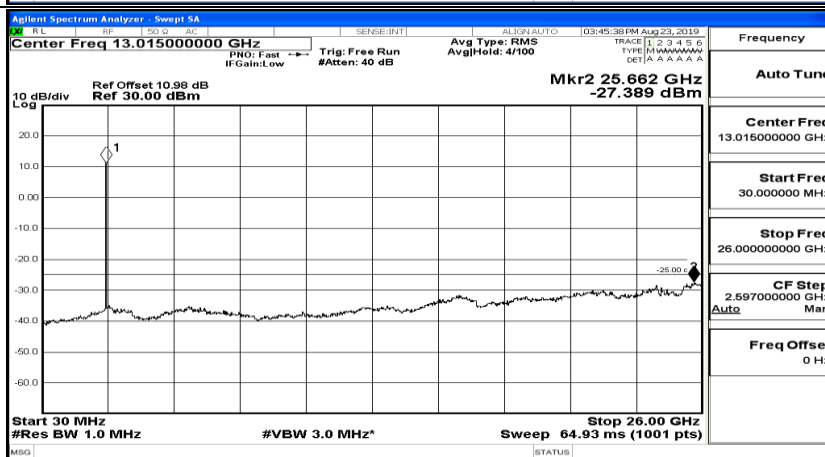

CSE Test Graph(s) (Channel Bandwidth:15 MHz)_HCH_QPSK