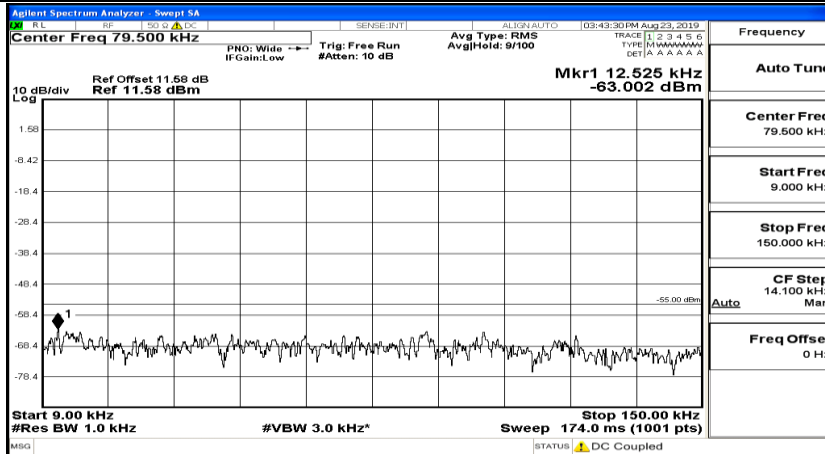

CSE Test Graph(s) (Channel Bandwidth:15 MHz)_LCH_16QAM