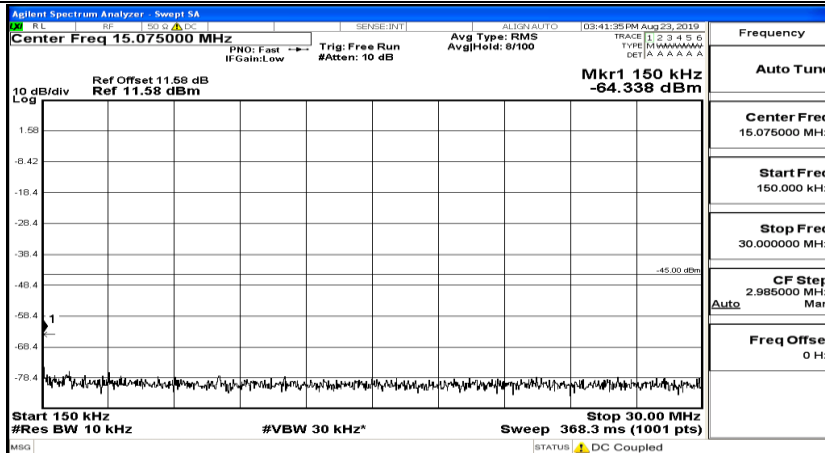

CSE Test Graph(s) (Channel Bandwidth: 5 MHz)_MCH_16QAM

CSE Test Graph(s) (Channel Bandwidth: 5 MHz)_HCH_16QAM

CSE Test Graph(s) (Channel Bandwidth: 10 MHz) LCH_QPSK

CSE Test Graph(s) (Channel Bandwidth: 10 MHz)_MCH_QPSK

CSE Test Graph(s) (Channel Bandwidth: 10 MHz)_HCH_QPSK

Frequency
Auto Tune
Center Freq 79.500 kHz
Start Freq 9.000 kHz
Stop Freq 150.000 kHz
CF Step 14.100 kHz Man
Auto
Freq Offset 0 Hz

Frequency
Auto Tune
Center Freq 15.075000 MHz
Start Freq 150.000 kHz
Stop Freq 30.000000 MHz
CF Step 2.985000 MHz Man
Auto
Freq Offset 0 Hz