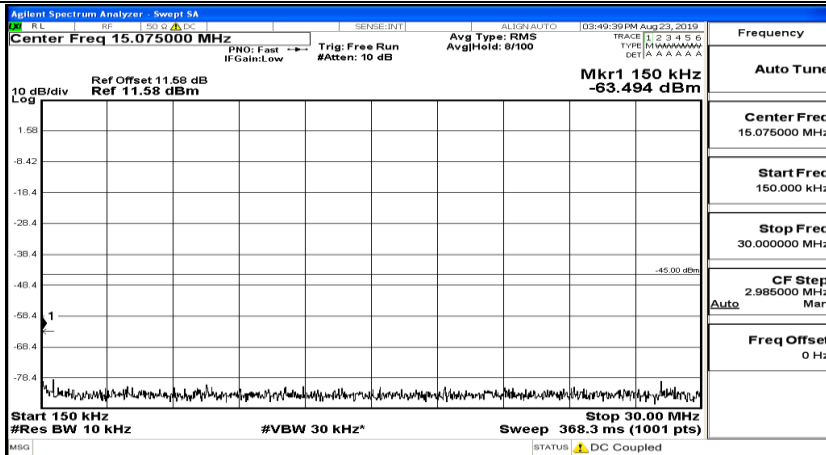

CSE Test Graph(s) (Channel Bandwidth:20 MHz)_HCH_QPSK