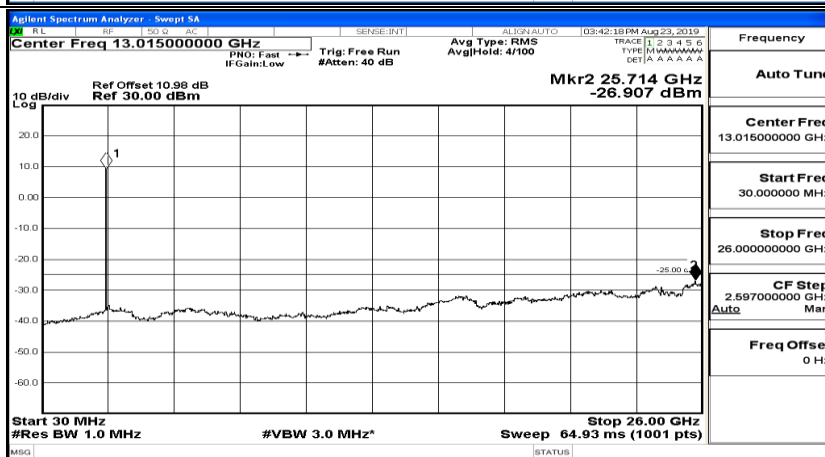

CSE Test Graph(s) (Channel Bandwidth: 10 MHz)_HCH_16QAM