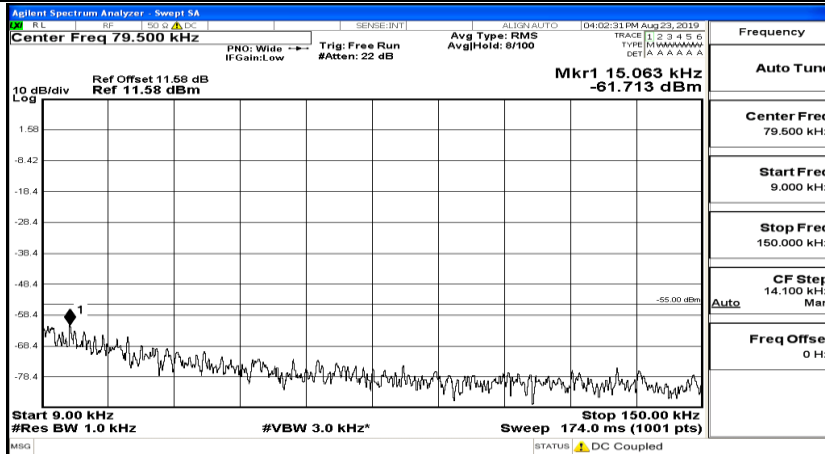

Band Edge Test Graph(s) (Channel Bandwidth:20 MHz) LCH_QPSK

Band Edge Test Graph(s) (Channel Bandwidth:20 MHz) HCH_QPSK

Band Edge Test Graph(s) (Channel Bandwidth:20 MHz) LCH_16QAM

Band Edge Test Graph(s) (Channel Bandwidth:20 MHz)_HCH_16QAM

1.5 Conducted Spurious Emission

CSE Test Graph(s) (Channel Bandwidth: 5 MHz)_LCH_QPSK

CSE Test Graph(s) (Channel Bandwidth: 5 MHz)_MCH_QPSK

CSE Test Graph(s) (Channel Bandwidth: 5 MHz)_HCH_QPSK

CSE Test Graph(s) (Channel Bandwidth: 5 MHz)_LCH_16QAM