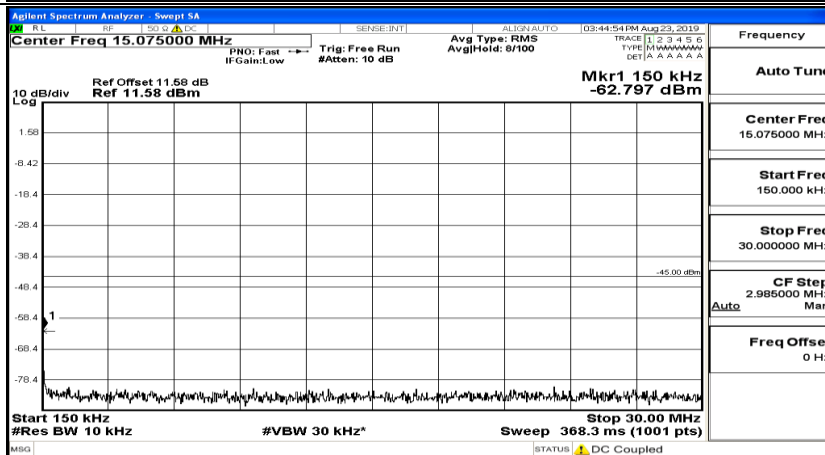

CSE Test Graph(s) (Channel Bandwidth:15 MHz)_MCH_16QAM