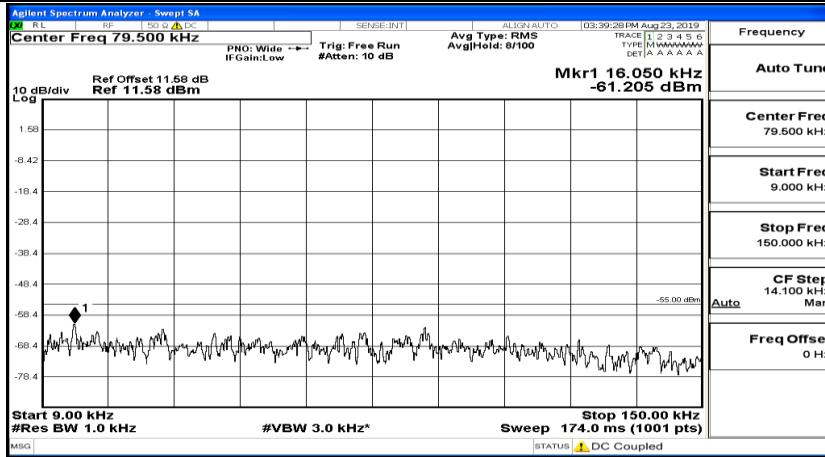

CSE Test Graph(s) (Channel Bandwidth: 10 MHz)_HCH_QPSK

Frequency
Auto Tune
Center Freq 79.500 kHz
Start Freq 9.000 kHz
Stop Freq 150.000 kHz
CF Step 14.100 kHz Man
Auto
Freq Offset 0 Hz

Frequency
Auto Tune
Center Freq 15.075000 MHz
Start Freq 150.000 kHz
Stop Freq 30.000000 MHz
CF Step 2.985000 MHz Man
Auto
Freq Offset 0 Hz

Frequency
Auto Tune
Center Freq 13.015000000 GHz
Start Freq 30.000000 MHz
Stop Freq 26.000000000 GHz
CF Step 2.597000000 GHz Man
Auto
Freq Offset 0 Hz

CSE Test Graph(s) (Channel Bandwidth: 10 MHz)_LCH_16QAM