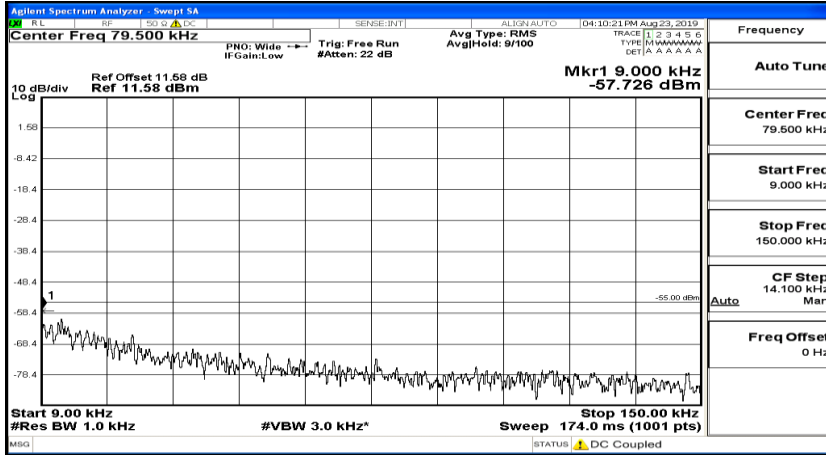

1.5 Conducted Spurious Emission

CSE Test Graph(s) (Channel Bandwidth: 5 MHz)_LCH_QPSK

CSE Test Graph(s) (Channel Bandwidth: 5 MHz)_MCH_QPSK

CSE Test Graph(s) (Channel Bandwidth: 5 MHz)_HCH_QPSK

CSE Test Graph(s) (Channel Bandwidth: 5 MHz)_LCH_16QAM

CSE Test Graph(s) (Channel Bandwidth: 5 MHz)_MCH_16QAM

CSE Test Graph(s) (Channel Bandwidth: 5 MHz)_HCH_16QAM

CSE Test Graph(s) (Channel Bandwidth: 10 MHz) LCH_QPSK

CSE Test Graph(s) (Channel Bandwidth: 10 MHz)_MCH_QPSK

CSE Test Graph(s) (Channel Bandwidth: 10 MHz)_HCH_QPSK

Frequency
Auto Tune
Center Freq 79.500 kHz
Start Freq 9.000 kHz
Stop Freq 150.000 kHz
CF Step 14.100 kHz Man
Auto
Freq Offset 0 Hz

Frequency
Auto Tune
Center Freq 15.075000 MHz
Start Freq 150.000 kHz
Stop Freq 30.000000 MHz
CF Step 2.985000 MHz Man
Auto
Freq Offset 0 Hz