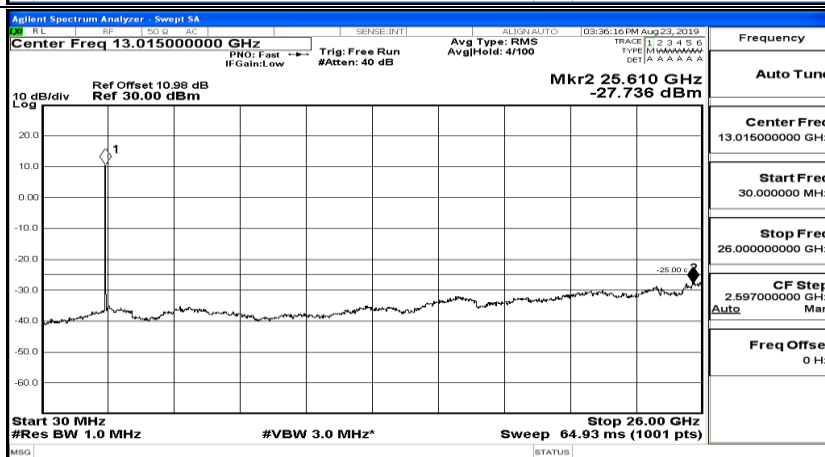

Band Edge Test Graph(s) (Channel Bandwidth:20 MHz) LCH_QPSK

Band Edge Test Graph(s) (Channel Bandwidth:20 MHz) HCH_QPSK

Band Edge Test Graph(s) (Channel Bandwidth:20 MHz) LCH_16QAM

Band Edge Test Graph(s) (Channel Bandwidth:20 MHz)_HCH_16QAM

1.5 Conducted Spurious Emission

CSE Test Graph(s) (Channel Bandwidth: 5 MHz)_LCH_QPSK

CSE Test Graph(s) (Channel Bandwidth: 5 MHz)_MCH_QPSK

CSE Test Graph(s) (Channel Bandwidth: 5 MHz)_HCH_QPSK

CSE Test Graph(s) (Channel Bandwidth: 5 MHz)_LCH_16QAM