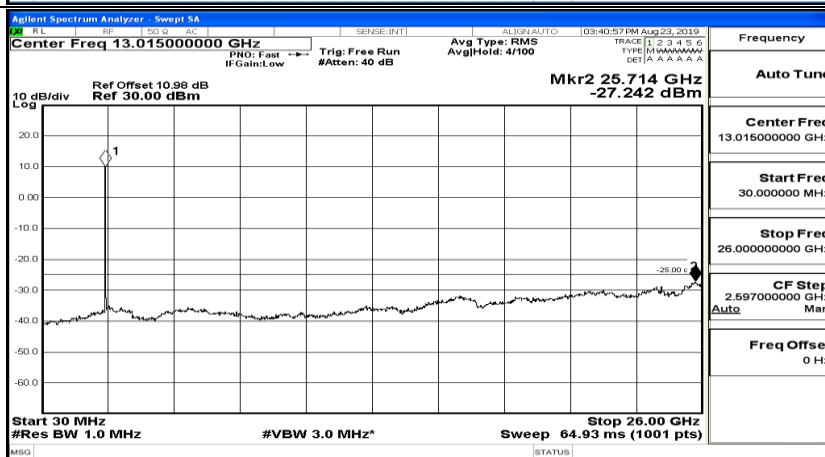

CSE Test Graph(s) (Channel Bandwidth: 10 MHz)_MCH_16QAM