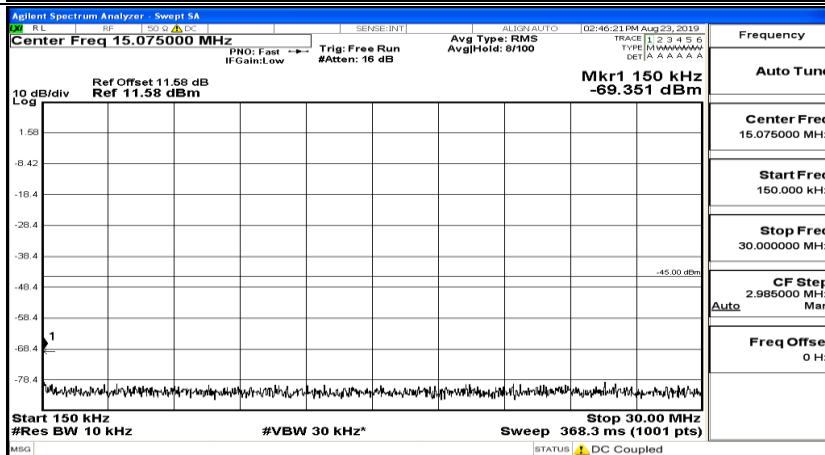

1.5 Conducted Spurious Emission

CSE Test Graph(s) (Channel Bandwidth: 5 MHz)_LCH_QPSK

CSE Test Graph(s) (Channel Bandwidth: 5 MHz)_MCH_QPSK

CSE Test Graph(s) (Channel Bandwidth: 5 MHz)_HCH_QPSK

CSE Test Graph(s) (Channel Bandwidth: 5 MHz)_LCH_16QAM

CSE Test Graph(s) (Channel Bandwidth: 5 MHz)_MCH_16QAM

CSE Test Graph(s) (Channel Bandwidth: 5 MHz)_HCH_16QAM

CSE Test Graph(s) (Channel Bandwidth: 10 MHz) LCH_QPSK

CSE Test Graph(s) (Channel Bandwidth: 10 MHz)_MCH_QPSK

CSE Test Graph(s) (Channel Bandwidth: 10 MHz)_HCH_QPSK

Frequency
Auto Tune
Center Freq 79.500 kHz
Start Freq 9.000 kHz
Stop Freq 150.000 kHz
CF Step 14.100 kHz Man
Auto
Freq Offset 0 Hz

Frequency
Auto Tune
Center Freq 15.075000 MHz
Start Freq 150.000 kHz
Stop Freq 30.000000 MHz
CF Step 2.985000 MHz Man
Auto
Freq Offset 0 Hz