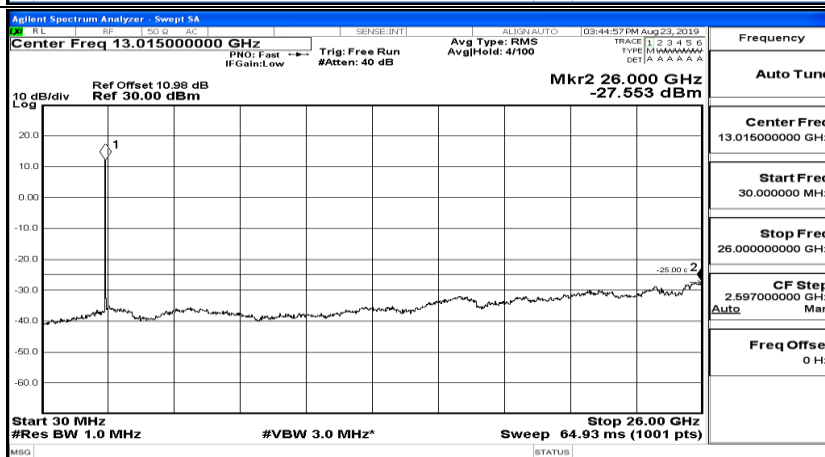

CSE Test Graph(s) (Channel Bandwidth:15 MHz)_MCH_16QAM