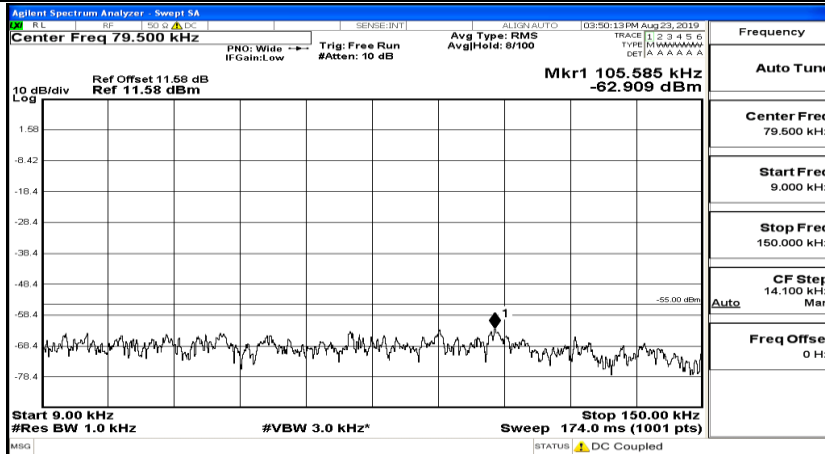

CSE Test Graph(s) (Channel Bandwidth:20 MHz)_HCH_16QAM

Frequency
Auto Tune
Center Freq 79.500 kHz
Start Freq 9.000 kHz
Stop Freq 150.000 kHz
CF Step 14.100 kHz Auto
Freq Offset 0 Hz