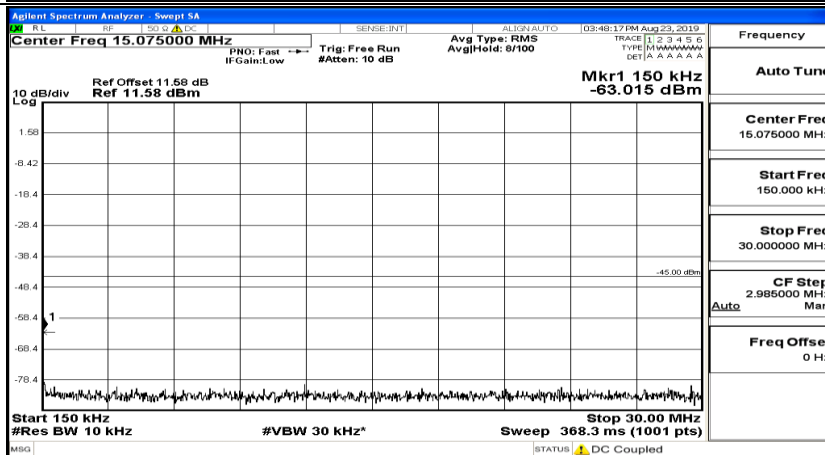

CSE Test Graph(s) (Channel Bandwidth:20 MHz)_MCH_QPSK