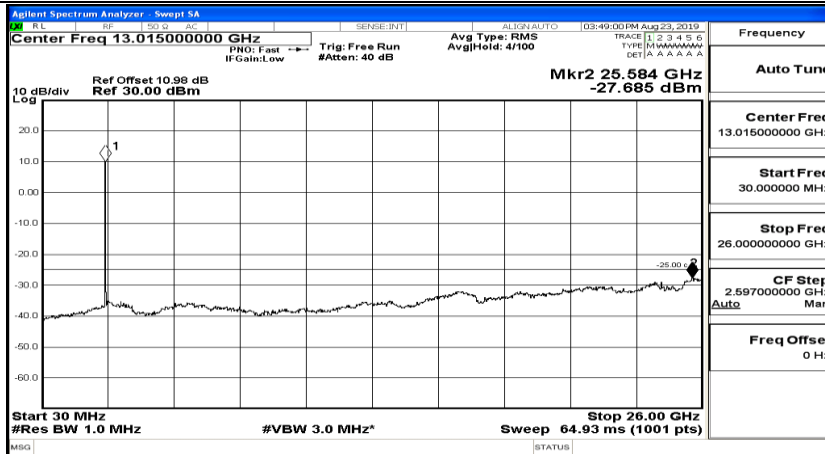

CSE Test Graph(s) (Channel Bandwidth:20 MHz) LCH_QPSK

CSE Test Graph(s) (Channel Bandwidth:20 MHz)_MCH_QPSK

CSE Test Graph(s) (Channel Bandwidth:20 MHz)_HCH_QPSK

CSE Test Graph(s) (Channel Bandwidth:20 MHz)_LCH_16QAM

CSE Test Graph(s) (Channel Bandwidth:20 MHz)_MCH_16QAM

CSE Test Graph(s) (Channel Bandwidth:20 MHz)_HCH_16QAM

Frequency
Auto Tune
Center Freq 79.500 kHz
Start Freq 9.000 kHz
Stop Freq 150.000 kHz
CF Step 14.100 kHz Auto
Freq Offset 0 Hz