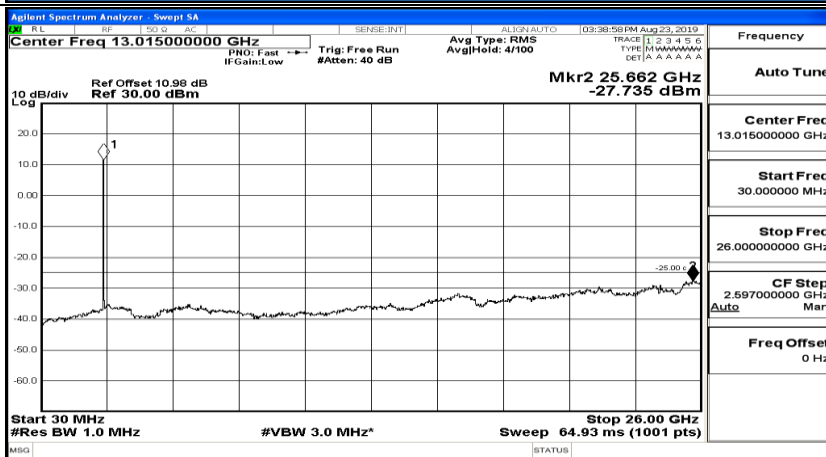

1.5 Conducted Spurious Emission

CSE Test Graph(s) (Channel Bandwidth: 5 MHz)_LCH_QPSK

CSE Test Graph(s) (Channel Bandwidth: 5 MHz)_MCH_QPSK

CSE Test Graph(s) (Channel Bandwidth: 5 MHz)_HCH_QPSK

CSE Test Graph(s) (Channel Bandwidth: 5 MHz)_LCH_16QAM

CSE Test Graph(s) (Channel Bandwidth: 5 MHz)_MCH_16QAM

CSE Test Graph(s) (Channel Bandwidth: 5 MHz)_HCH_16QAM

CSE Test Graph(s) (Channel Bandwidth: 10 MHz) LCH_QPSK

CSE Test Graph(s) (Channel Bandwidth: 10 MHz)_MCH_QPSK

CSE Test Graph(s) (Channel Bandwidth: 10 MHz)_HCH_QPSK

Frequency
Auto Tune
Center Freq 79.500 kHz
Start Freq 9.000 kHz
Stop Freq 150.000 kHz
CF Step 14.100 kHz Man
Auto
Freq Offset 0 Hz

Frequency
Auto Tune
Center Freq 15.075000 MHz
Start Freq 150.000 kHz
Stop Freq 30.000000 MHz
CF Step 2.985000 MHz Man
Auto
Freq Offset 0 Hz