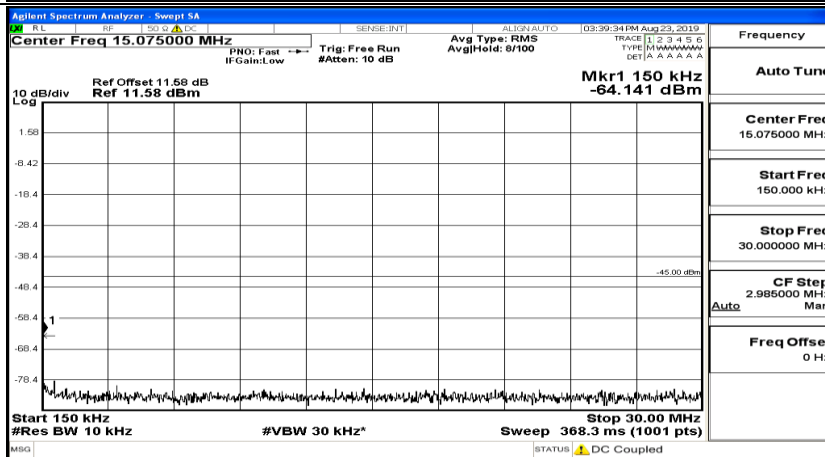

CSE Test Graph(s) (Channel Bandwidth: 10 MHz)_HCH_QPSK

Frequency
Auto Tune
Center Freq 79.500 kHz
Start Freq 9.000 kHz
Stop Freq 150.000 kHz
CF Step 14.100 kHz Man
Auto
Freq Offset 0 Hz

Frequency
Auto Tune
Center Freq 15.075000 MHz
Start Freq 150.000 kHz
Stop Freq 30.000000 MHz
CF Step 2.985000 MHz Man
Auto
Freq Offset 0 Hz

Frequency
Auto Tune
Center Freq 13.015000000 GHz
Start Freq 30.000000 MHz
Stop Freq 26.000000000 GHz
CF Step 2.597000000 GHz Man
Auto
Freq Offset 0 Hz

CSE Test Graph(s) (Channel Bandwidth: 10 MHz)_LCH_16QAM