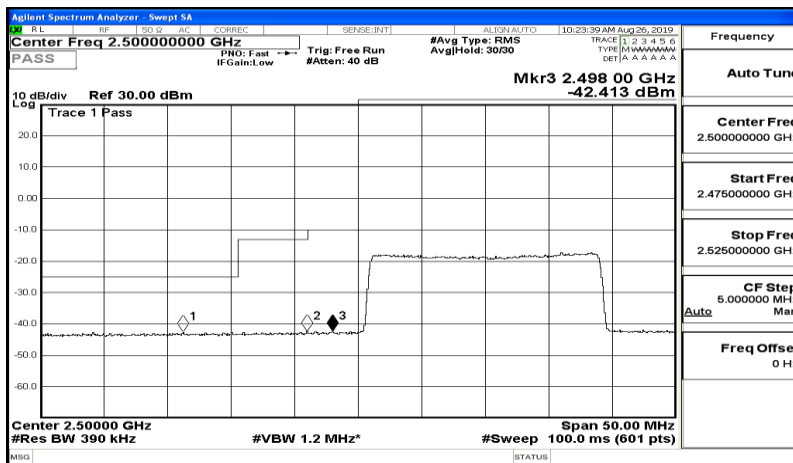

Band Edge Test Graph(s) (Channel Bandwidth:20 MHz) LCH_QPSK

Band Edge Test Graph(s) (Channel Bandwidth:20 MHz) HCH_QPSK

Band Edge Test Graph(s) (Channel Bandwidth:20 MHz) LCH_16QAM

Band Edge Test Graph(s) (Channel Bandwidth:20 MHz)_HCH_16QAM

1.5 Conducted Spurious Emission

CSE Test Graph(s) (Channel Bandwidth: 5 MHz)_LCH_QPSK

CSE Test Graph(s) (Channel Bandwidth: 5 MHz)_MCH_QPSK

CSE Test Graph(s) (Channel Bandwidth: 5 MHz)_HCH_QPSK

CSE Test Graph(s) (Channel Bandwidth: 5 MHz)_LCH_16QAM