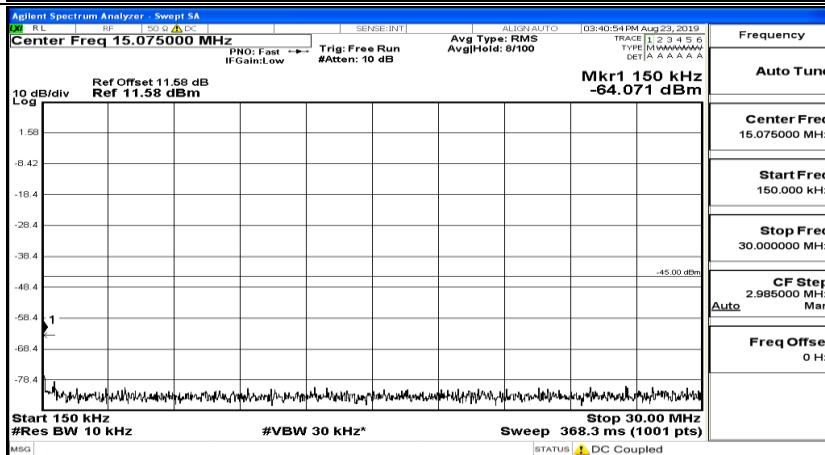

CSE Test Graph(s) (Channel Bandwidth: 10 MHz)_MCH_16QAM