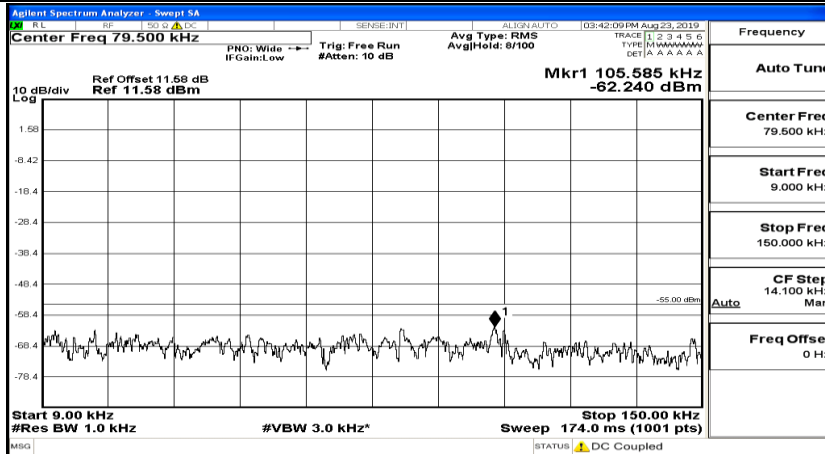

CSE Test Graph(s) (Channel Bandwidth: 10 MHz)_HCH_16QAM