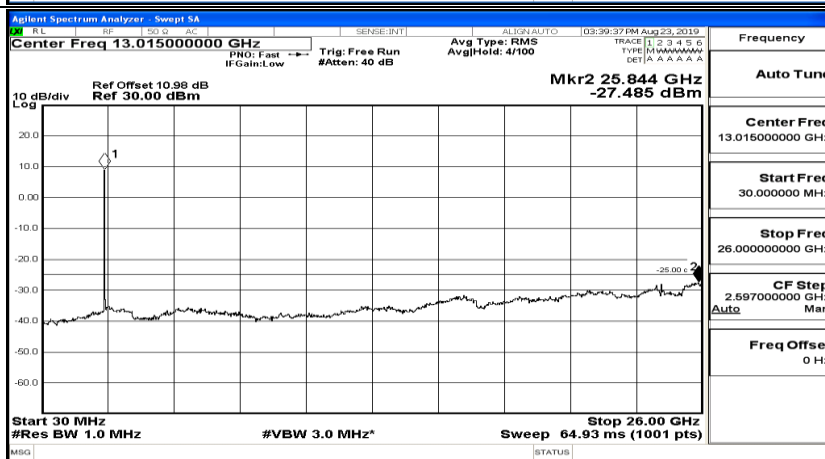

CSE Test Graph(s) (Channel Bandwidth: 10 MHz)_HCH_QPSK

Frequency
Auto Tune
Center Freq 79.500 kHz
Start Freq 9.000 kHz
Stop Freq 150.000 kHz
CF Step 14.100 kHz Man
Auto
Freq Offset 0 Hz

Frequency
Auto Tune
Center Freq 15.075000 MHz
Start Freq 150.000 kHz
Stop Freq 30.000000 MHz
CF Step 2.985000 MHz Man
Auto
Freq Offset 0 Hz

Frequency
Auto Tune
Center Freq 13.015000000 GHz
Start Freq 30.000000 MHz
Stop Freq 26.000000000 GHz
CF Step 2.597000000 GHz Man
Auto
Freq Offset 0 Hz

CSE Test Graph(s) (Channel Bandwidth: 10 MHz)_LCH_16QAM