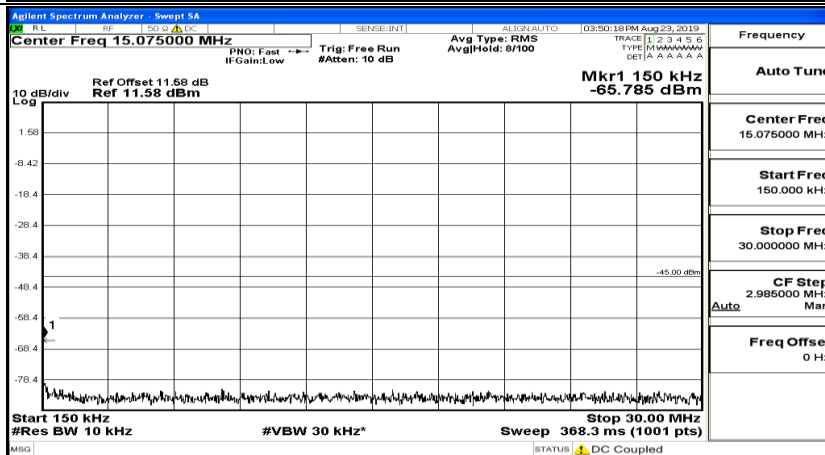

Frequency
Auto Tune
Center Freq 15.075000 MHz
Start Freq 150.000 kHz
Stop Freq 30.000000 MHz
CF Step 2.985000 MHz Auto
Freq Offset 0 Hz