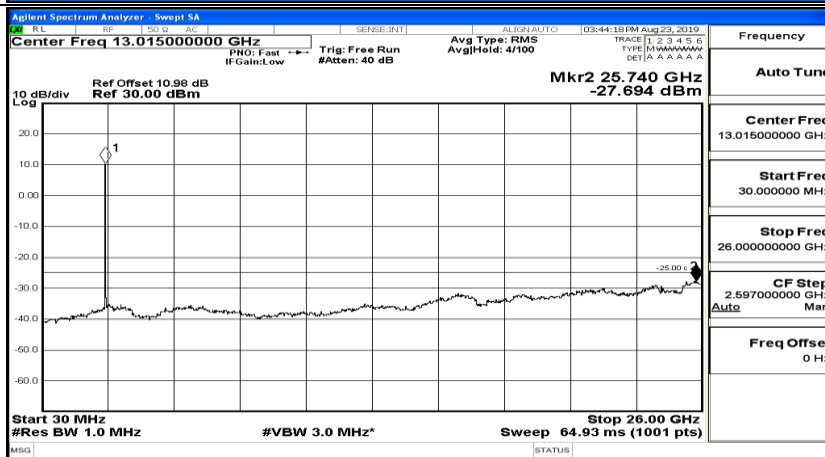

CSE Test Graph(s) (Channel Bandwidth: 10 MHz)_MCH_16QAM

CSE Test Graph(s) (Channel Bandwidth: 10 MHz)_HCH_16QAM

CSE Test Graph(s) (Channel Bandwidth:15 MHz) LCH_QPSK

CSE Test Graph(s) (Channel Bandwidth:15 MHz)_MCH_QPSK