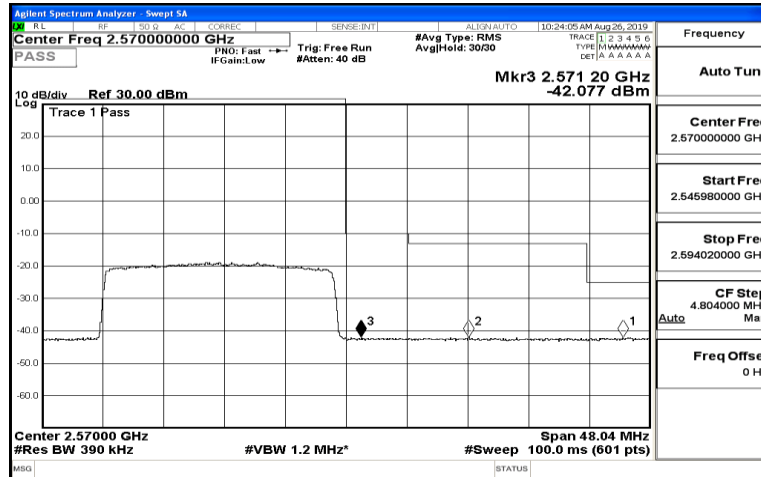

Band Edge Test Graph(s) (Channel Bandwidth:20 MHz) LCH_QPSK

Band Edge Test Graph(s) (Channel Bandwidth:20 MHz) HCH_QPSK

Band Edge Test Graph(s) (Channel Bandwidth:20 MHz) LCH_16QAM

Band Edge Test Graph(s) (Channel Bandwidth:20 MHz)_HCH_16QAM

1.5 Conducted Spurious Emission

CSE Test Graph(s) (Channel Bandwidth: 5 MHz)_LCH_QPSK

CSE Test Graph(s) (Channel Bandwidth: 5 MHz)_MCH_QPSK

CSE Test Graph(s) (Channel Bandwidth: 5 MHz)_HCH_QPSK

CSE Test Graph(s) (Channel Bandwidth: 5 MHz)_LCH_16QAM