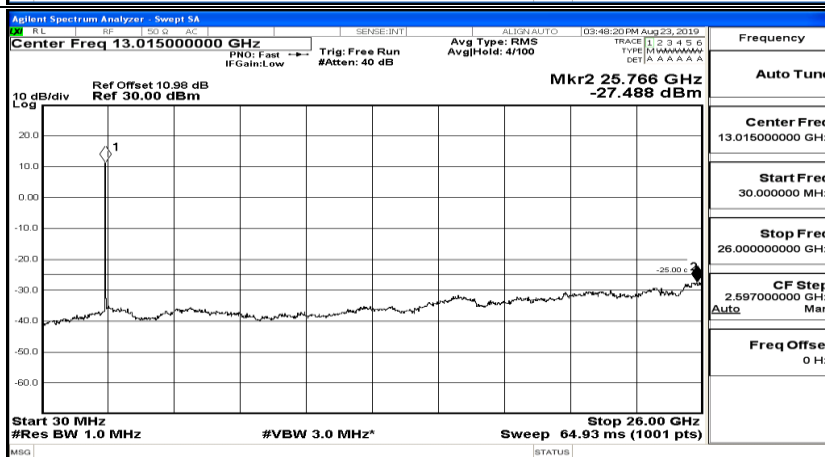

CSE Test Graph(s) (Channel Bandwidth:20 MHz)_MCH_QPSK