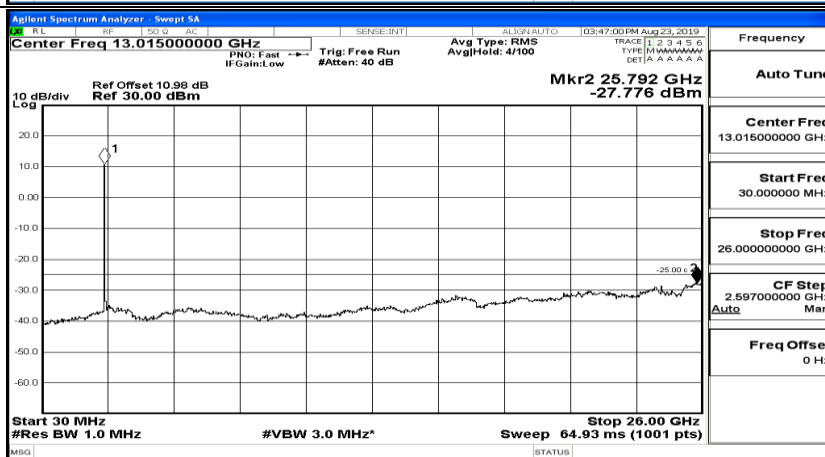

CSE Test Graph(s) (Channel Bandwidth:20 MHz) LCH_QPSK