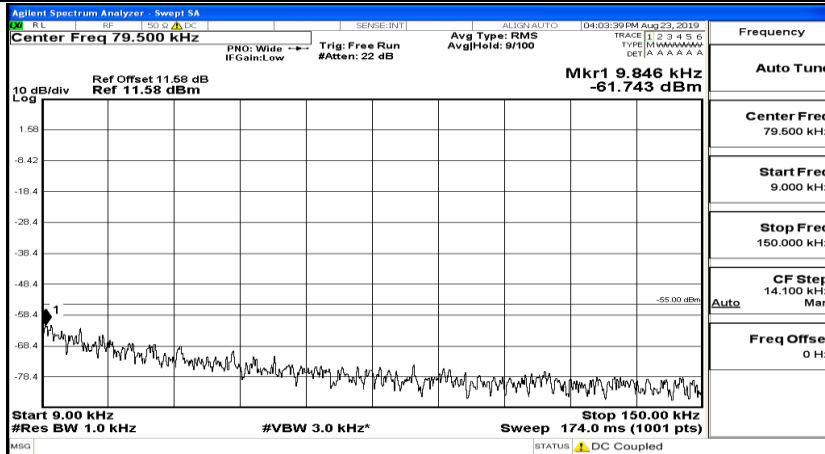

1.5 Conducted Spurious Emission

CSE Test Graph(s) (Channel Bandwidth: 5 MHz)_LCH_QPSK

CSE Test Graph(s) (Channel Bandwidth: 5 MHz)_MCH_QPSK

CSE Test Graph(s) (Channel Bandwidth: 5 MHz)_HCH_QPSK

CSE Test Graph(s) (Channel Bandwidth: 5 MHz)_LCH_16QAM

CSE Test Graph(s) (Channel Bandwidth: 5 MHz)_MCH_16QAM

CSE Test Graph(s) (Channel Bandwidth: 5 MHz)_HCH_16QAM

CSE Test Graph(s) (Channel Bandwidth: 10 MHz) LCH_QPSK

CSE Test Graph(s) (Channel Bandwidth: 10 MHz)_MCH_QPSK

CSE Test Graph(s) (Channel Bandwidth: 10 MHz)_HCH_QPSK

Frequency
Auto Tune
Center Freq 79.500 kHz
Start Freq 9.000 kHz
Stop Freq 150.000 kHz
CF Step 14.100 kHz Man
Auto
Freq Offset 0 Hz

Frequency
Auto Tune
Center Freq 15.075000 MHz
Start Freq 150.000 kHz
Stop Freq 30.000000 MHz
CF Step 2.985000 MHz Man
Auto
Freq Offset 0 Hz