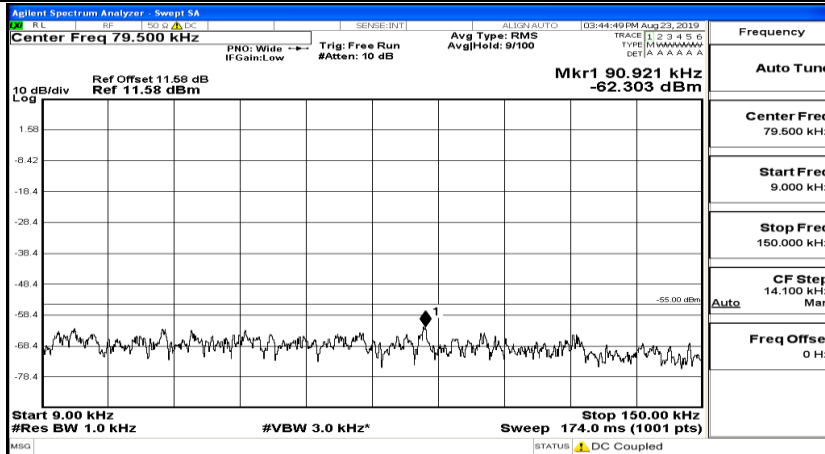

CSE Test Graph(s) (Channel Bandwidth:15 MHz)_MCH_16QAM