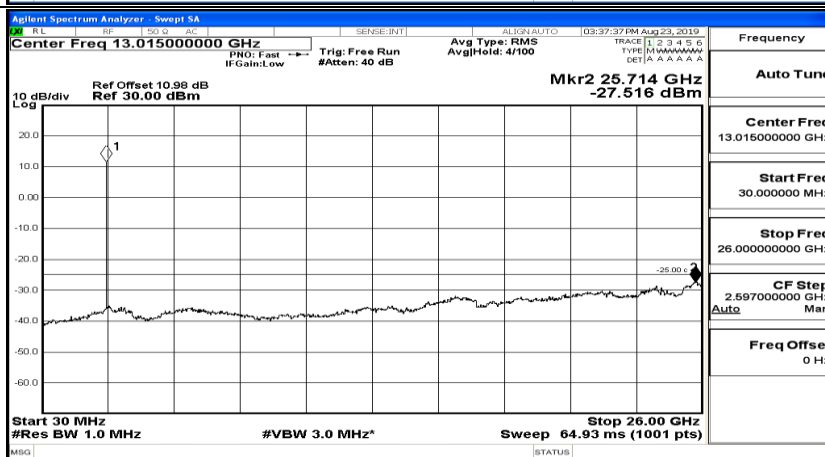

1.5 Conducted Spurious Emission

CSE Test Graph(s) (Channel Bandwidth: 5 MHz)_LCH_QPSK

CSE Test Graph(s) (Channel Bandwidth: 5 MHz)_MCH_QPSK

CSE Test Graph(s) (Channel Bandwidth: 5 MHz)_HCH_QPSK

CSE Test Graph(s) (Channel Bandwidth: 5 MHz)_LCH_16QAM

CSE Test Graph(s) (Channel Bandwidth: 5 MHz)_MCH_16QAM

CSE Test Graph(s) (Channel Bandwidth: 5 MHz)_HCH_16QAM

CSE Test Graph(s) (Channel Bandwidth: 10 MHz) LCH_QPSK

CSE Test Graph(s) (Channel Bandwidth: 10 MHz)_MCH_QPSK

CSE Test Graph(s) (Channel Bandwidth: 10 MHz)_HCH_QPSK

Frequency
Auto Tune
Center Freq 79.500 kHz
Start Freq 9.000 kHz
Stop Freq 150.000 kHz
CF Step 14.100 kHz Man
Auto
Freq Offset 0 Hz

Frequency
Auto Tune
Center Freq 15.075000 MHz
Start Freq 150.000 kHz
Stop Freq 30.000000 MHz
CF Step 2.985000 MHz Man
Auto
Freq Offset 0 Hz