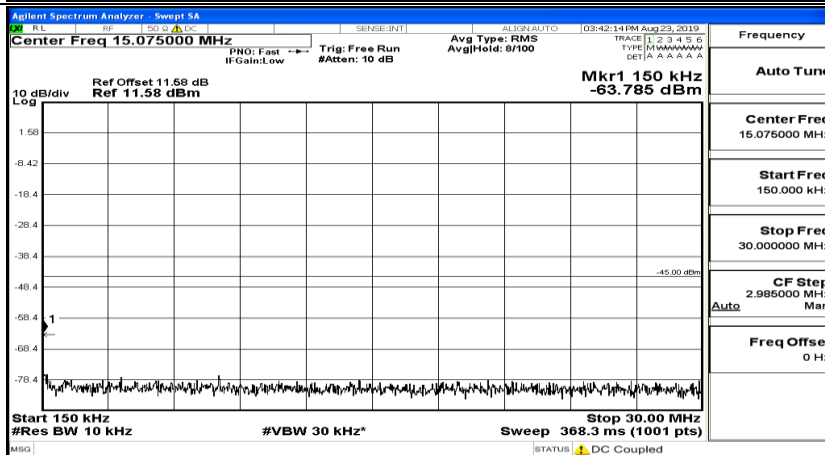

CSE Test Graph(s) (Channel Bandwidth: 10 MHz)_HCH_16QAM