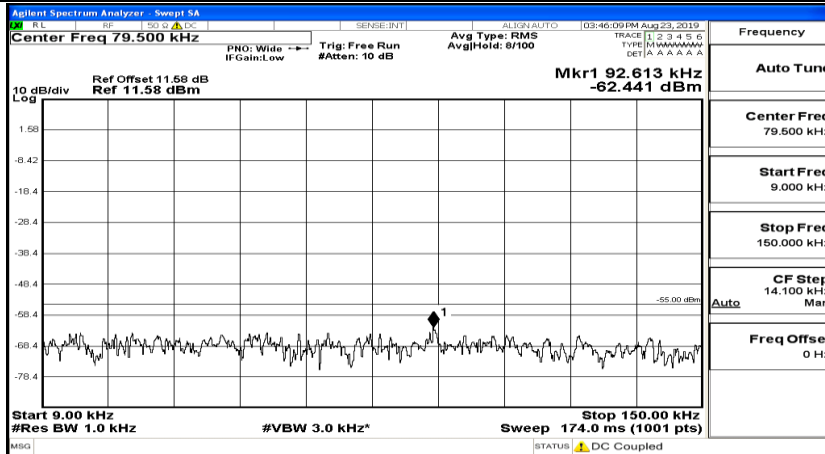

CSE Test Graph(s) (Channel Bandwidth:15 MHz)_HCH_QPSK

CSE Test Graph(s) (Channel Bandwidth:15 MHz)_LCH_16QAM

CSE Test Graph(s) (Channel Bandwidth:15 MHz)_MCH_16QAM

CSE Test Graph(s) (Channel Bandwidth:15 MHz)_HCH_16QAM