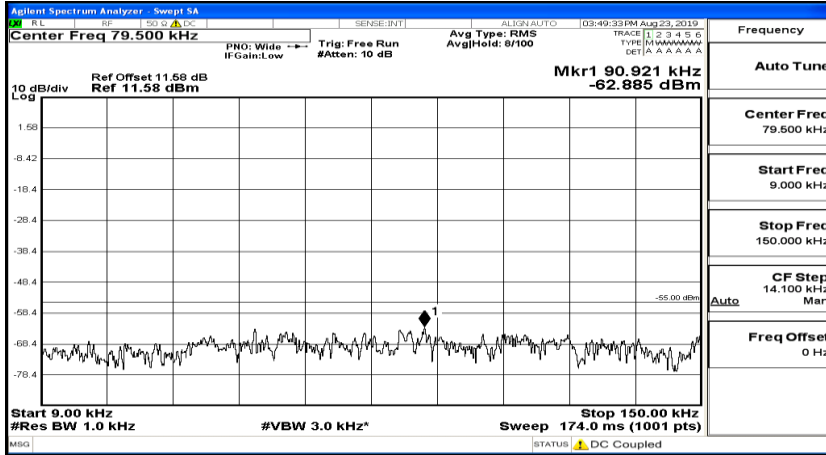

CSE Test Graph(s) (Channel Bandwidth:20 MHz)_HCH_QPSK