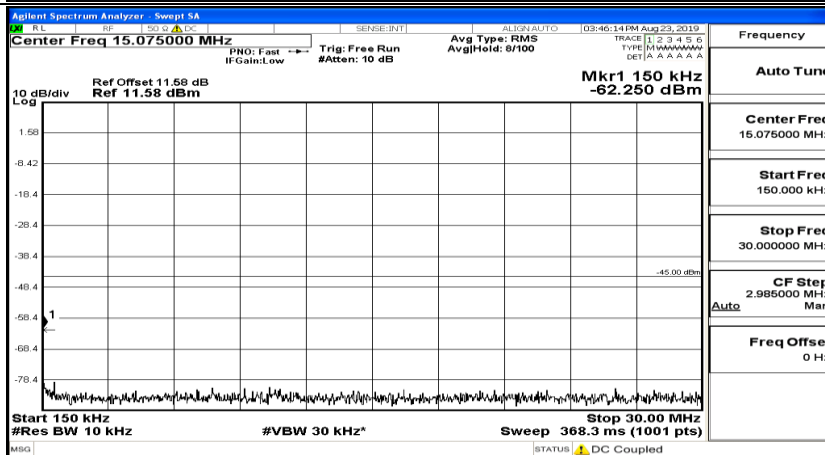

CSE Test Graph(s) (Channel Bandwidth:15 MHz)_HCH_QPSK

CSE Test Graph(s) (Channel Bandwidth:15 MHz)_LCH_16QAM

CSE Test Graph(s) (Channel Bandwidth:15 MHz)_MCH_16QAM

CSE Test Graph(s) (Channel Bandwidth:15 MHz)_HCH_16QAM