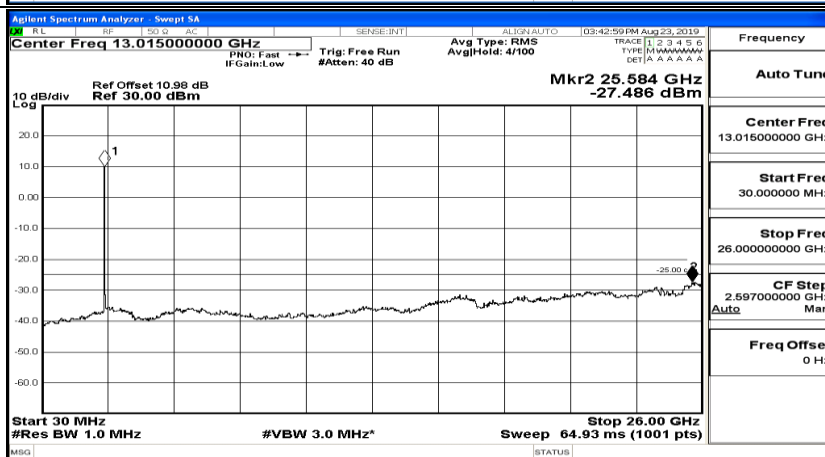

CSE Test Graph(s) (Channel Bandwidth:15 MHz) LCH_QPSK