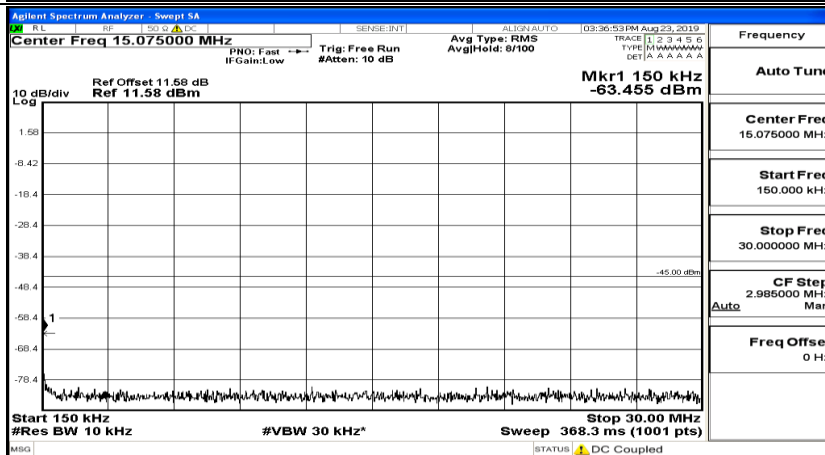

1.5 Conducted Spurious Emission

CSE Test Graph(s) (Channel Bandwidth: 5 MHz)_LCH_QPSK

CSE Test Graph(s) (Channel Bandwidth: 5 MHz)_MCH_QPSK

CSE Test Graph(s) (Channel Bandwidth: 5 MHz)_HCH_QPSK

CSE Test Graph(s) (Channel Bandwidth: 5 MHz)_LCH_16QAM

CSE Test Graph(s) (Channel Bandwidth: 5 MHz)_MCH_16QAM

CSE Test Graph(s) (Channel Bandwidth: 5 MHz)_HCH_16QAM

CSE Test Graph(s) (Channel Bandwidth: 10 MHz) LCH_QPSK

CSE Test Graph(s) (Channel Bandwidth: 10 MHz)_MCH_QPSK

CSE Test Graph(s) (Channel Bandwidth: 10 MHz)_HCH_QPSK

Frequency
Auto Tune
Center Freq 79.500 kHz
Start Freq 9.000 kHz
Stop Freq 150.000 kHz
CF Step 14.100 kHz Man
Auto
Freq Offset 0 Hz

Frequency
Auto Tune
Center Freq 15.075000 MHz
Start Freq 150.000 kHz
Stop Freq 30.000000 MHz
CF Step 2.985000 MHz Man
Auto
Freq Offset 0 Hz