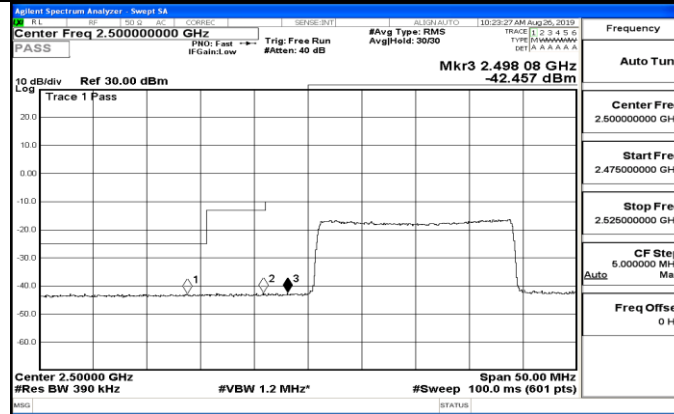

Band Edge Test Graph(s) (Channel Bandwidth:20 MHz) LCH_QPSK

Band Edge Test Graph(s) (Channel Bandwidth:20 MHz) HCH_QPSK

Band Edge Test Graph(s) (Channel Bandwidth:20 MHz) LCH_16QAM

Band Edge Test Graph(s) (Channel Bandwidth:20 MHz)_HCH_16QAM

1.5 Conducted Spurious Emission

CSE Test Graph(s) (Channel Bandwidth: 5 MHz)_LCH_QPSK

CSE Test Graph(s) (Channel Bandwidth: 5 MHz)_MCH_QPSK

CSE Test Graph(s) (Channel Bandwidth: 5 MHz)_HCH_QPSK

CSE Test Graph(s) (Channel Bandwidth: 5 MHz)_LCH_16QAM

CSE Test Graph(s) (Channel Bandwidth: 10 MHz)_HCH_QPSK

Frequency
Auto Tune
Center Freq 79.500 kHz
Start Freq 9.000 kHz
Stop Freq 150.000 kHz
CF Step 14.100 kHz Man
Auto
Freq Offset 0 Hz

Frequency
Auto Tune
Center Freq 15.075000 MHz
Start Freq 150.000 kHz
Stop Freq 30.000000 MHz
CF Step 2.985000 MHz Man
Auto
Freq Offset 0 Hz