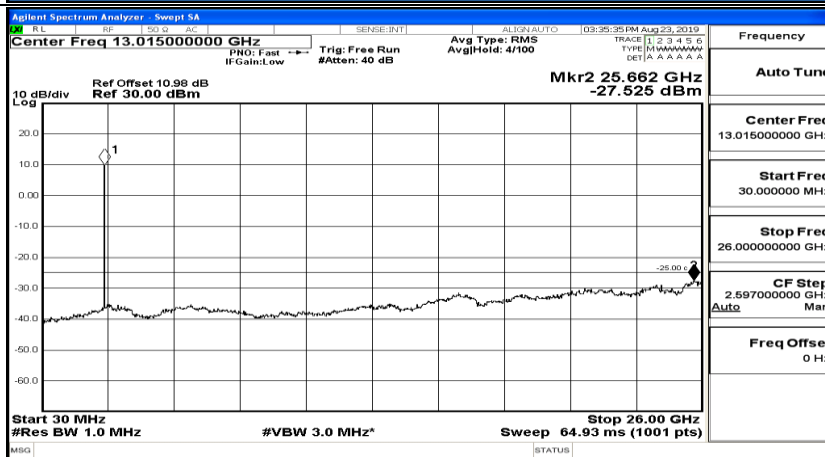

1.5 Conducted Spurious Emission

CSE Test Graph(s) (Channel Bandwidth: 5 MHz)_LCH_QPSK

CSE Test Graph(s) (Channel Bandwidth: 5 MHz)_MCH_QPSK

CSE Test Graph(s) (Channel Bandwidth: 5 MHz)_HCH_QPSK

CSE Test Graph(s) (Channel Bandwidth: 5 MHz)_LCH_16QAM

CSE Test Graph(s) (Channel Bandwidth: 5 MHz)_MCH_16QAM

CSE Test Graph(s) (Channel Bandwidth: 5 MHz)_HCH_16QAM

CSE Test Graph(s) (Channel Bandwidth: 10 MHz) LCH_QPSK

CSE Test Graph(s) (Channel Bandwidth: 10 MHz)_MCH_QPSK

CSE Test Graph(s) (Channel Bandwidth: 10 MHz)_HCH_QPSK

Frequency
Auto Tune
Center Freq 79.500 kHz
Start Freq 9.000 kHz
Stop Freq 150.000 kHz
CF Step 14.100 kHz Man
Auto
Freq Offset 0 Hz

Frequency
Auto Tune
Center Freq 15.075000 MHz
Start Freq 150.000 kHz
Stop Freq 30.000000 MHz
CF Step 2.985000 MHz Man
Auto
Freq Offset 0 Hz