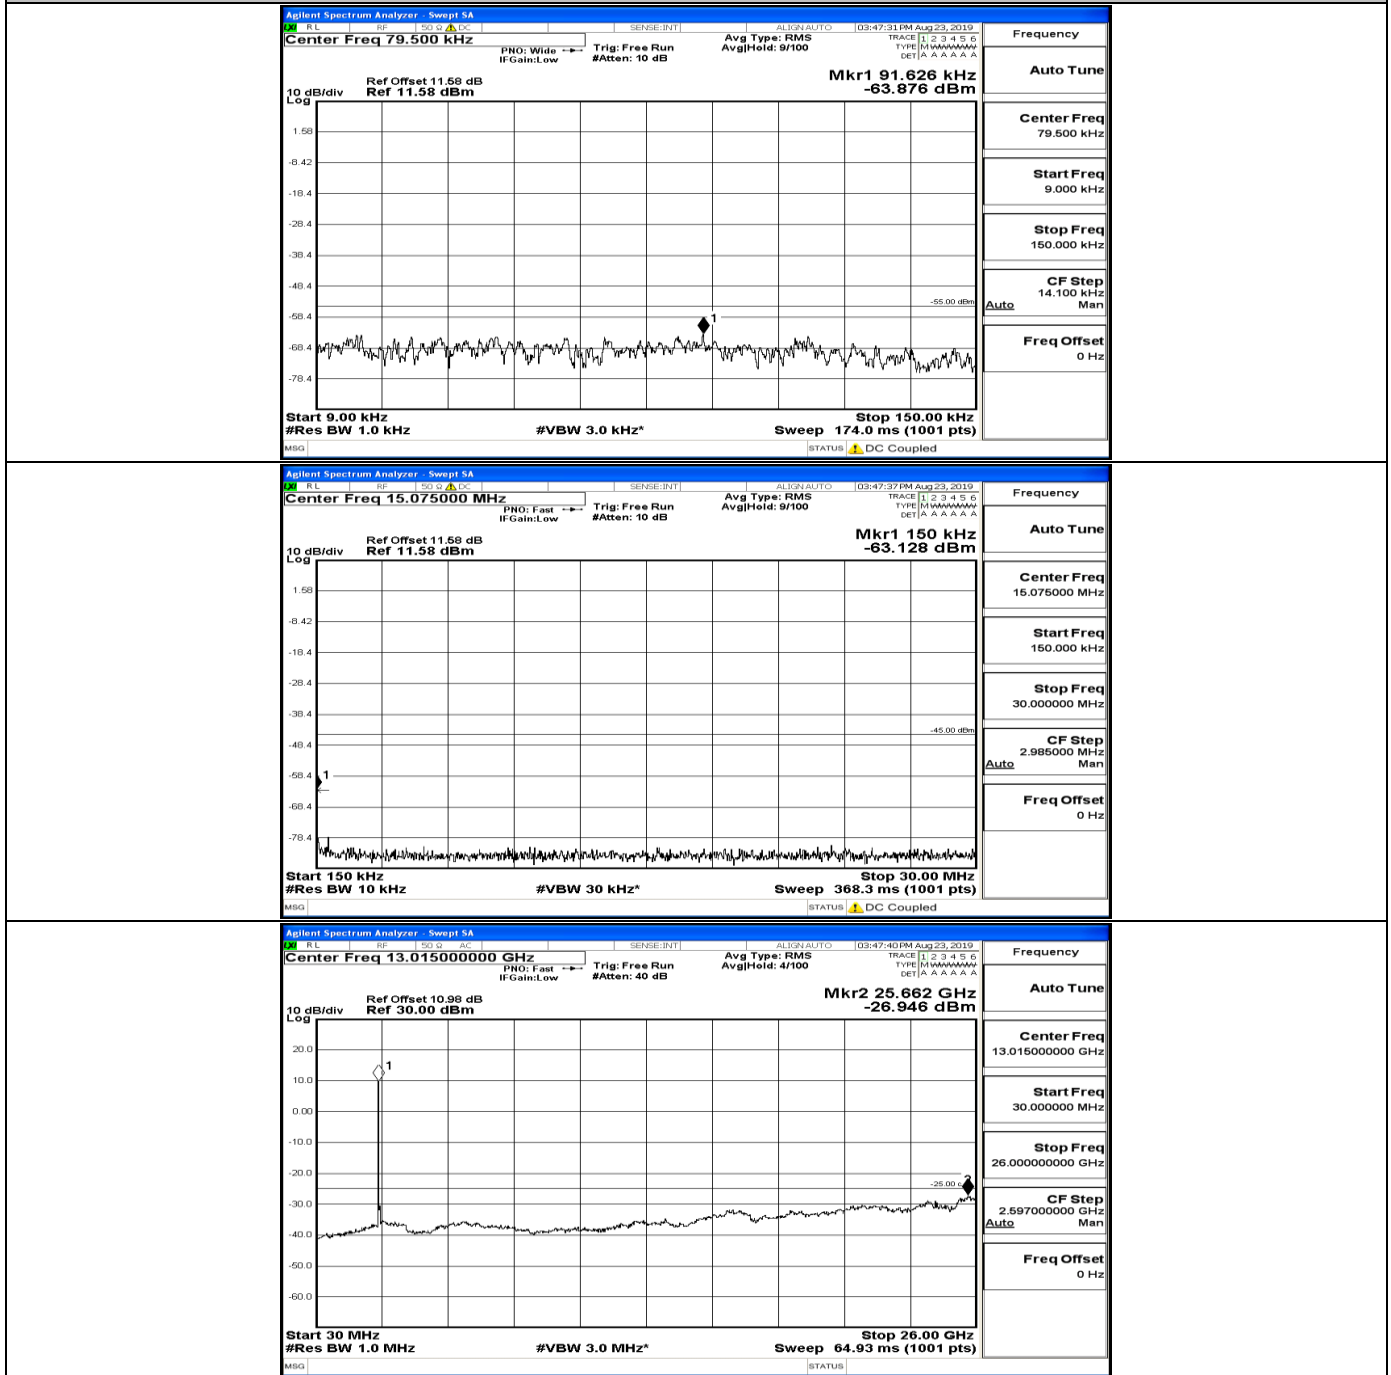

CSE Test Graph(s) (Channel Bandwidth:20 MHz) LCH_QPSK

CSE Test Graph(s) (Channel Bandwidth:20 MHz)_MCH_QPSK

CSE Test Graph(s) (Channel Bandwidth:20 MHz)_HCH_QPSK

CSE Test Graph(s) (Channel Bandwidth:20 MHz)_LCH_16QAM