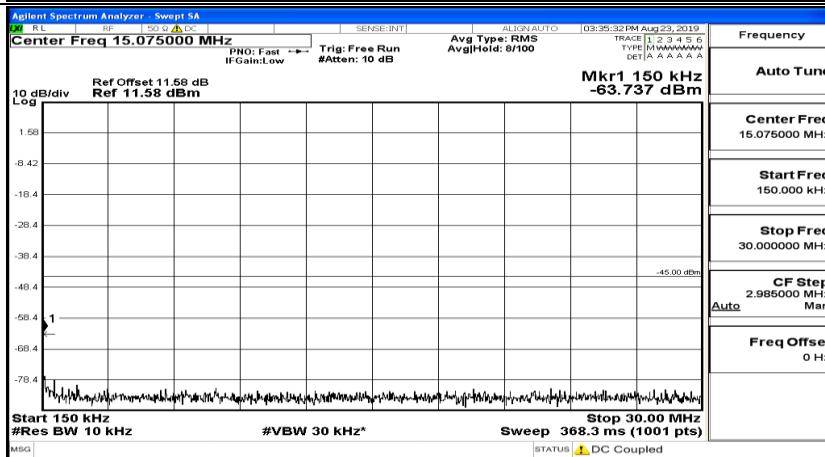

1.5 Conducted Spurious Emission

CSE Test Graph(s) (Channel Bandwidth: 5 MHz)_LCH_QPSK

CSE Test Graph(s) (Channel Bandwidth: 5 MHz)_MCH_QPSK

CSE Test Graph(s) (Channel Bandwidth: 5 MHz)_HCH_QPSK

CSE Test Graph(s) (Channel Bandwidth: 5 MHz)_LCH_16QAM

CSE Test Graph(s) (Channel Bandwidth: 5 MHz)_MCH_16QAM

CSE Test Graph(s) (Channel Bandwidth: 5 MHz)_HCH_16QAM

CSE Test Graph(s) (Channel Bandwidth: 10 MHz) LCH_QPSK

CSE Test Graph(s) (Channel Bandwidth: 10 MHz)_MCH_QPSK

CSE Test Graph(s) (Channel Bandwidth: 10 MHz)_HCH_QPSK

Frequency
Auto Tune
Center Freq 79.500 kHz
Start Freq 9.000 kHz
Stop Freq 150.000 kHz
CF Step 14.100 kHz Man
Auto
Freq Offset 0 Hz

Frequency
Auto Tune
Center Freq 15.075000 MHz
Start Freq 150.000 kHz
Stop Freq 30.000000 MHz
CF Step 2.985000 MHz Man
Auto
Freq Offset 0 Hz