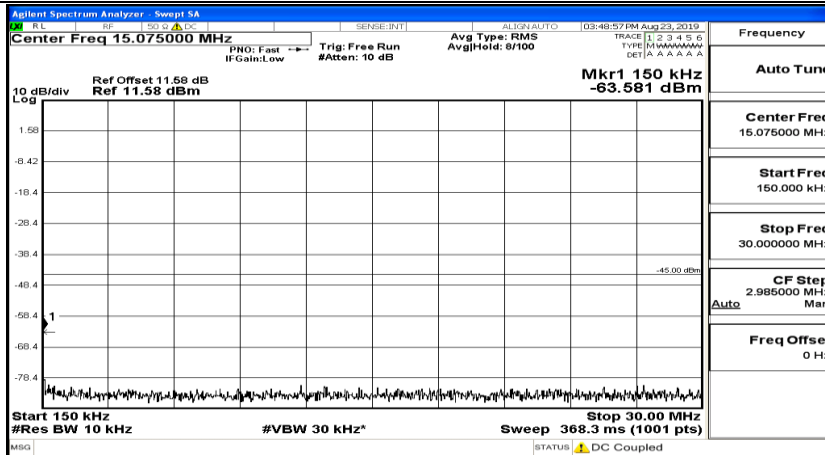

CSE Test Graph(s) (Channel Bandwidth:20 MHz)_MCH_16QAM