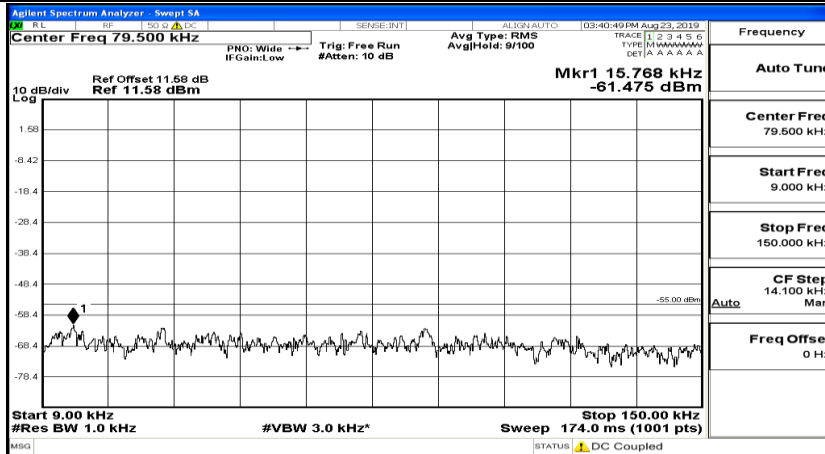

CSE Test Graph(s) (Channel Bandwidth: 10 MHz)_MCH_16QAM