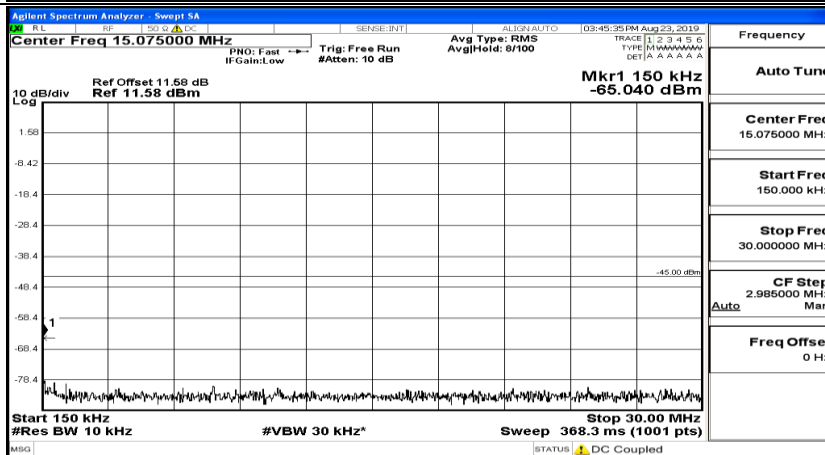

CSE Test Graph(s) (Channel Bandwidth:15 MHz)_HCH_QPSK