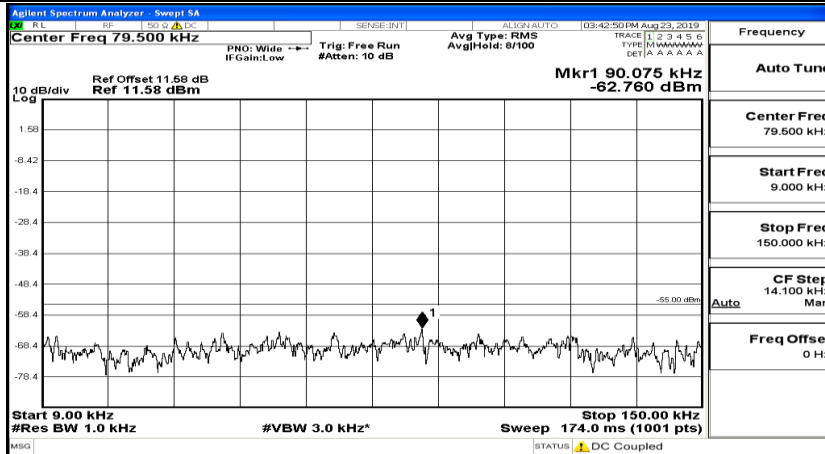

CSE Test Graph(s) (Channel Bandwidth:15 MHz) LCH_QPSK