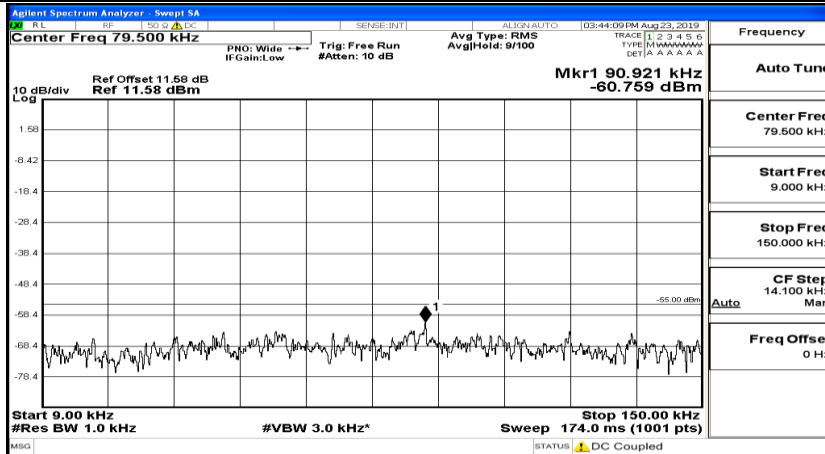

CSE Test Graph(s) (Channel Bandwidth: 10 MHz)_MCH_16QAM

CSE Test Graph(s) (Channel Bandwidth: 10 MHz)_HCH_16QAM

CSE Test Graph(s) (Channel Bandwidth:15 MHz) LCH_QPSK

CSE Test Graph(s) (Channel Bandwidth:15 MHz)_MCH_QPSK