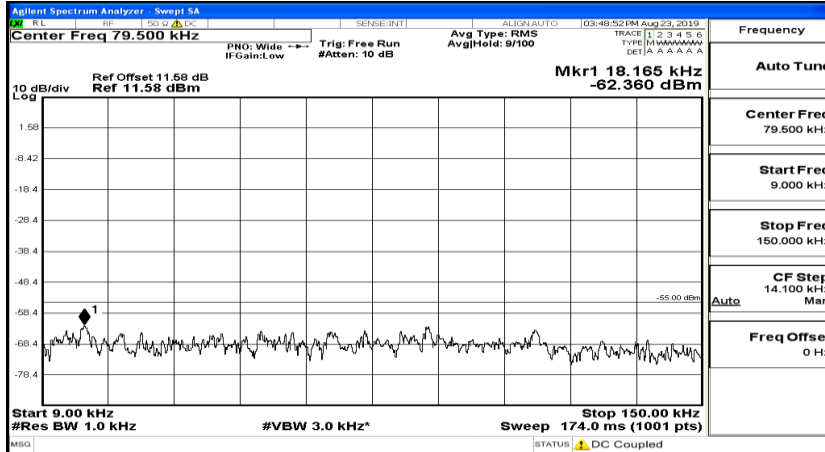

CSE Test Graph(s) (Channel Bandwidth:20 MHz)_MCH_16QAM