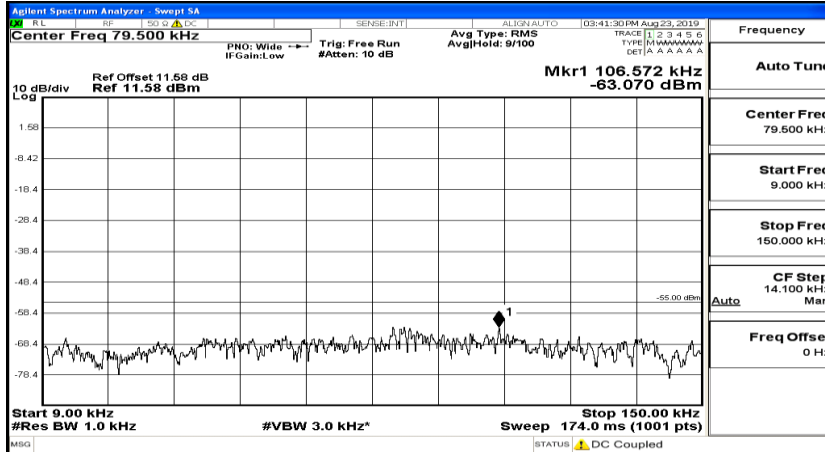

CSE Test Graph(s) (Channel Bandwidth: 5 MHz)_MCH_16QAM

CSE Test Graph(s) (Channel Bandwidth: 5 MHz)_HCH_16QAM

CSE Test Graph(s) (Channel Bandwidth: 10 MHz) LCH_QPSK

CSE Test Graph(s) (Channel Bandwidth: 10 MHz)_MCH_QPSK

CSE Test Graph(s) (Channel Bandwidth: 10 MHz)_HCH_QPSK

Frequency
Auto Tune
Center Freq 79.500 kHz
Start Freq 9.000 kHz
Stop Freq 150.000 kHz
CF Step 14.100 kHz Man
Auto
Freq Offset 0 Hz

Frequency
Auto Tune
Center Freq 15.075000 MHz
Start Freq 150.000 kHz
Stop Freq 30.000000 MHz
CF Step 2.985000 MHz Man
Auto
Freq Offset 0 Hz