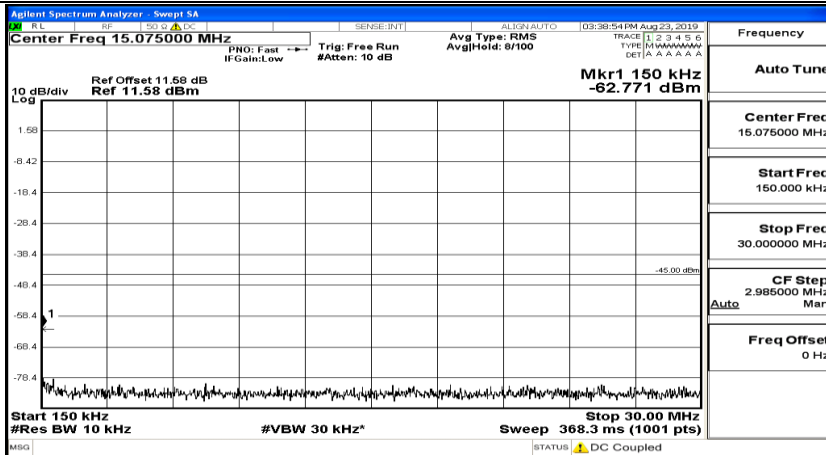

CSE Test Graph(s) (Channel Bandwidth: 10 MHz) LCH_QPSK