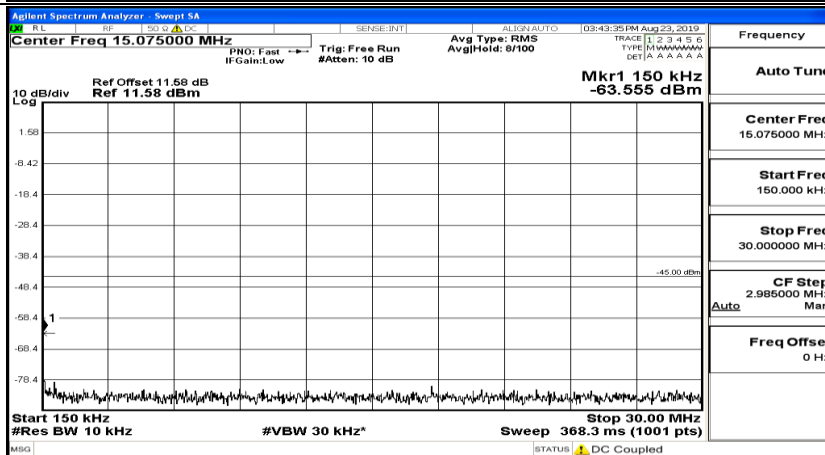

CSE Test Graph(s) (Channel Bandwidth:15 MHz)_LCH_16QAM