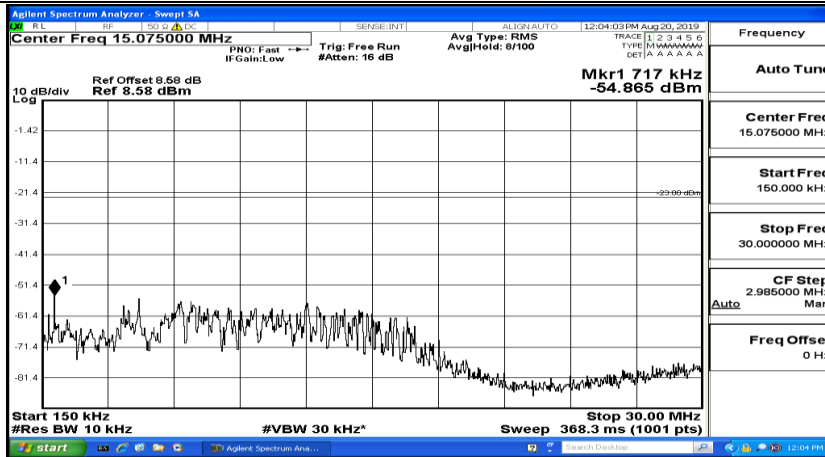

CSE Test Graph(s) (Channel Bandwidth: 3 MHz)_HCH_QPSK