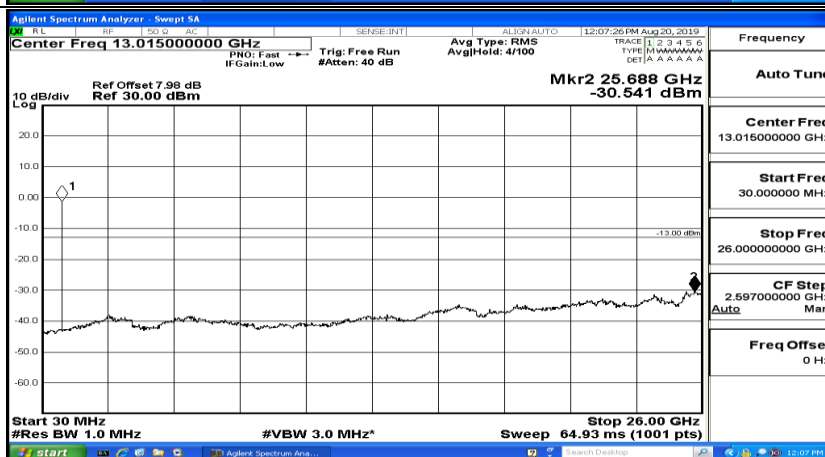

CSE Test Graph(s) (Channel Bandwidth: 5 MHz)_MCH_QPSK