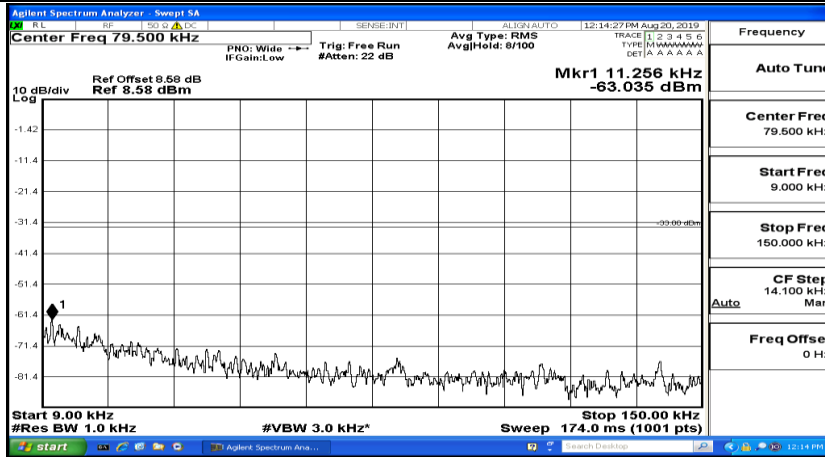

CSE Test Graph(s) (Channel Bandwidth: 5 MHz)_HCH_16QAM

CSE Test Graph(s) (Channel Bandwidth: 10 MHz) LCH_QPSK

CSE Test Graph(s) (Channel Bandwidth: 10 MHz)_MCH_QPSK

CSE Test Graph(s) (Channel Bandwidth: 10 MHz)_HCH_QPSK