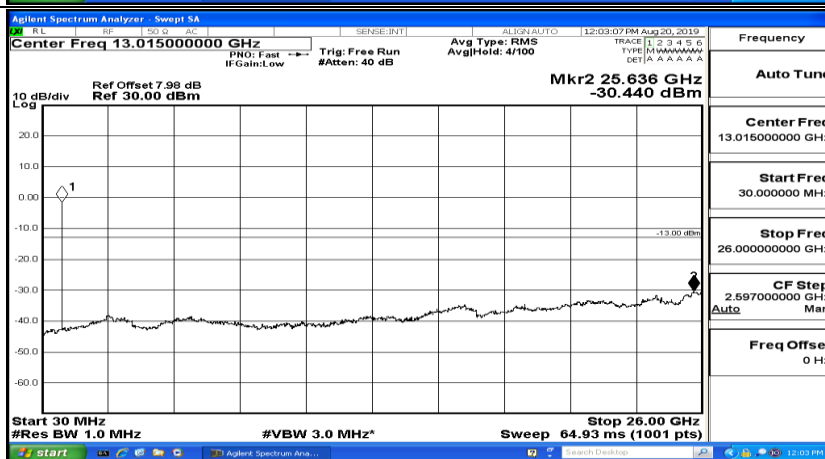

CSE Test Graph(s) (Channel Bandwidth: 3 MHz)_LCH_QPSK

CSE Test Graph(s) (Channel Bandwidth: 3 MHz)_MCH_QPSK

CSE Test Graph(s) (Channel Bandwidth: 3 MHz)_HCH_QPSK

CSE Test Graph(s) (Channel Bandwidth: 3 MHz)_LCH_16QAM

CSE Test Graph(s) (Channel Bandwidth: 3 MHz)_MCH_16QAM

CSE Test Graph(s) (Channel Bandwidth: 3 MHz) _HCH_16QAM

CSE Test Graph(s) (Channel Bandwidth: 5 MHz)_LCH_QPSK

Frequency
Auto Tune
Center Freq 79.500 kHz
Start Freq 9.000 kHz
Stop Freq 150.000 kHz
CF Step 14.100 kHz Man
Freq Offset 0 Hz