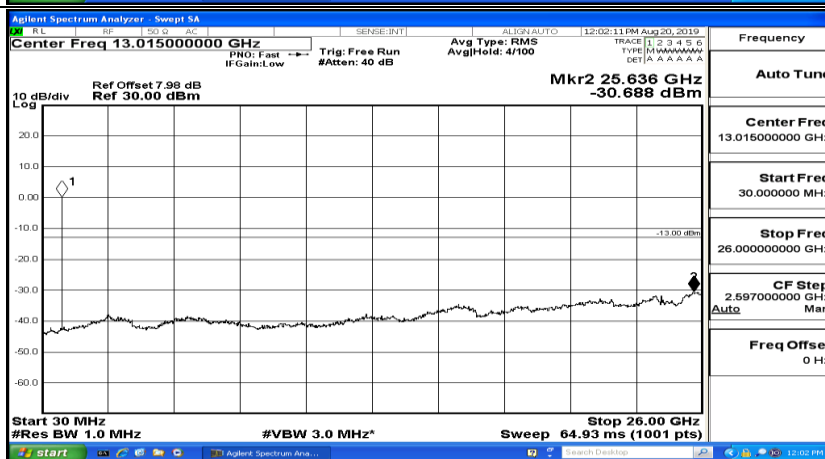

CSE Test Graph(s) (Channel Bandwidth: 1.4 MHz)_HCH_QPSK

CSE Test Graph(s) (Channel Bandwidth: 1.4 MHz) LCH_16QAM

CSE Test Graph(s) (Channel Bandwidth: 1.4 MHz)_MCH_16QAM

CSE Test Graph(s) (Channel Bandwidth: 1.4 MHz)_HCH_16QAM

CSE Test Graph(s) (Channel Bandwidth: 3 MHz)_LCH_QPSK

CSE Test Graph(s) (Channel Bandwidth: 3 MHz)_MCH_QPSK

CSE Test Graph(s) (Channel Bandwidth: 3 MHz)_HCH_QPSK

CSE Test Graph(s) (Channel Bandwidth: 3 MHz)_LCH_16QAM