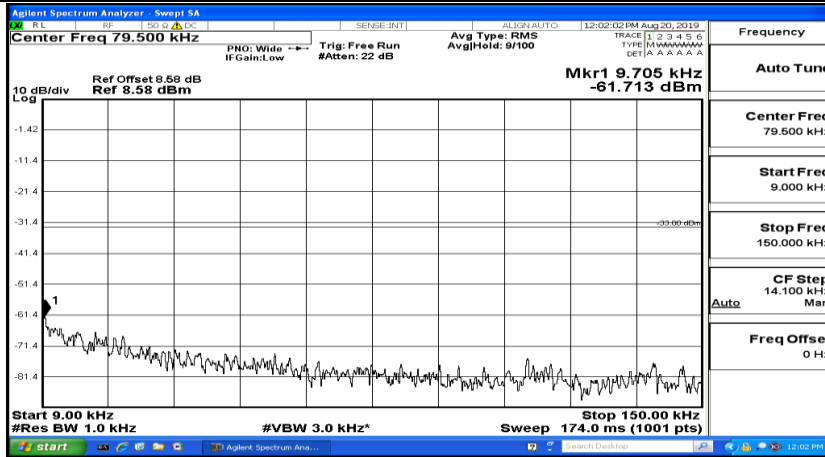

CSE Test Graph(s) (Channel Bandwidth: 3 MHz)_MCH_QPSK