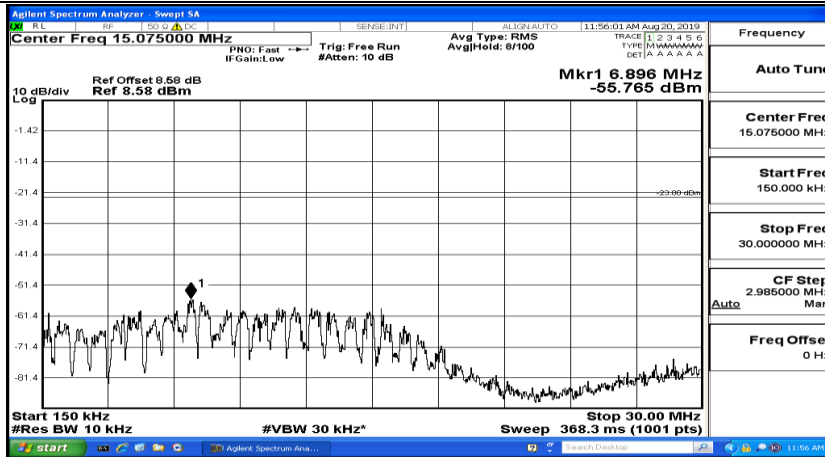

CSE Test Graph(s) (Channel Bandwidth: 1.4 MHz) LCH_16QAM