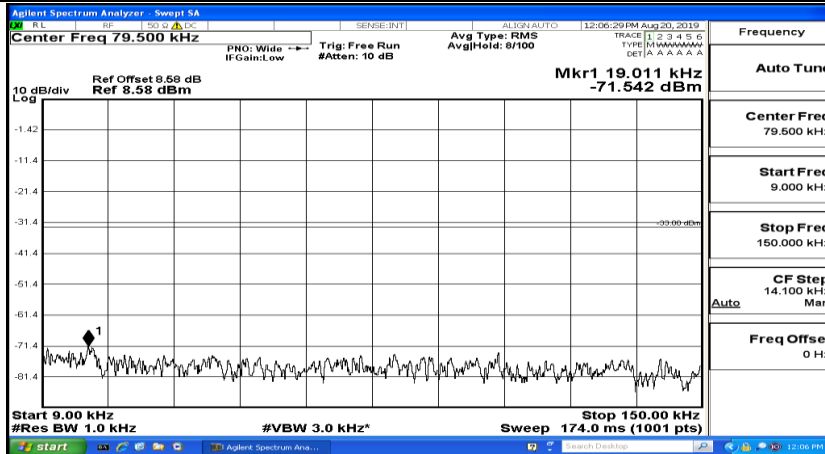

CSE Test Graph(s) (Channel Bandwidth: 5 MHz)_LCH_16QAM