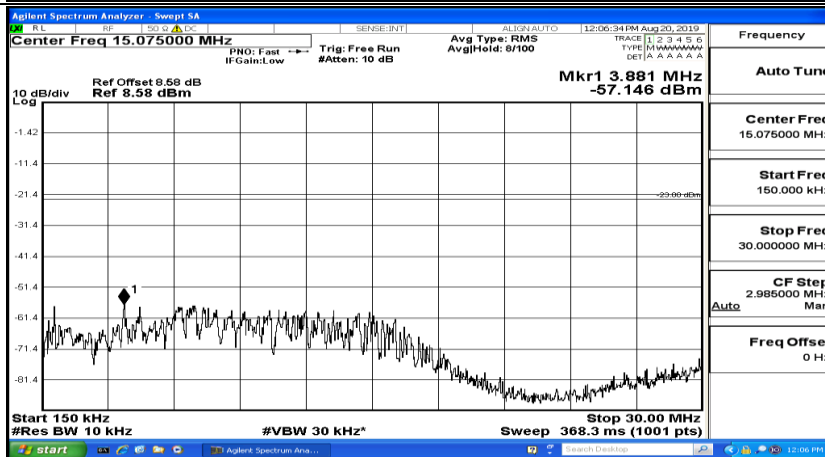

CSE Test Graph(s) (Channel Bandwidth: 5 MHz)_LCH_16QAM