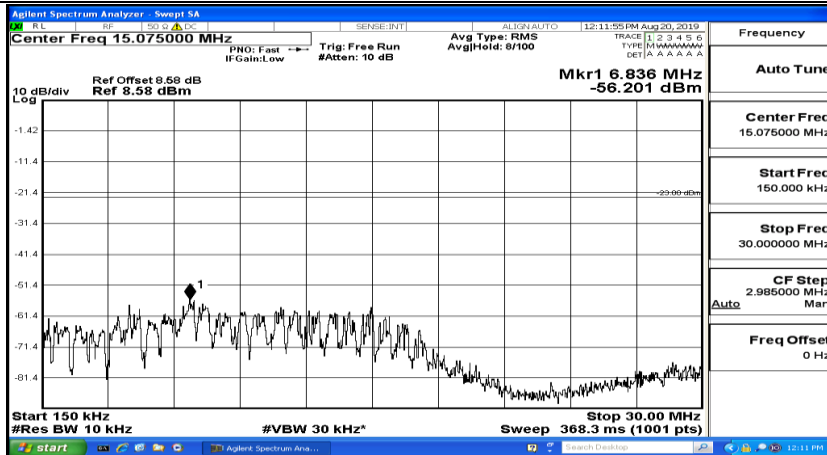

CSE Test Graph(s) (Channel Bandwidth: 5 MHz)_HCH_16QAM

CSE Test Graph(s) (Channel Bandwidth: 10 MHz) LCH_QPSK

CSE Test Graph(s) (Channel Bandwidth: 10 MHz)_MCH_QPSK

CSE Test Graph(s) (Channel Bandwidth: 10 MHz)_HCH_QPSK

CSE Test Graph(s) (Channel Bandwidth: 10 MHz)_LCH_16QAM

CSE Test Graph(s) (Channel Bandwidth: 10 MHz)_MCH_16QAM

CSE Test Graph(s) (Channel Bandwidth: 10 MHz)_HCH_16QAM