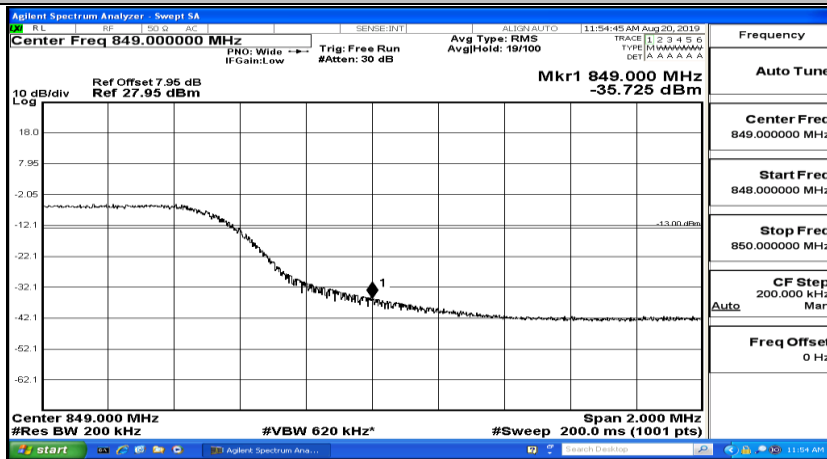

Band Edge Test Graph(s) (Channel Bandwidth: 10 MHz)_LCH_QPSK

Band Edge Test Graph(s) (Channel Bandwidth: 10 MHz)_HCH_QPSK

Band Edge Test Graph(s) (Channel Bandwidth: 10 MHz)_LCH_16QAM

Band Edge Test Graph(s) (Channel Bandwidth: 10 MHz)_HCH_16QAM

H.5 Conducted Spurious Emission

CSE Test Graph(s) (Channel Bandwidth: 1.4 MHz)_LCH_QPSK

CSE Test Graph(s) (Channel Bandwidth: 1.4 MHz)_MCH_QPSK

Frequency
Auto Tune
Center Freq 79.500 kHz
Start Freq 9.000 kHz
Stop Freq 150.000 kHz
CF Step 14.100 kHz Man
Freq Offset 0 Hz