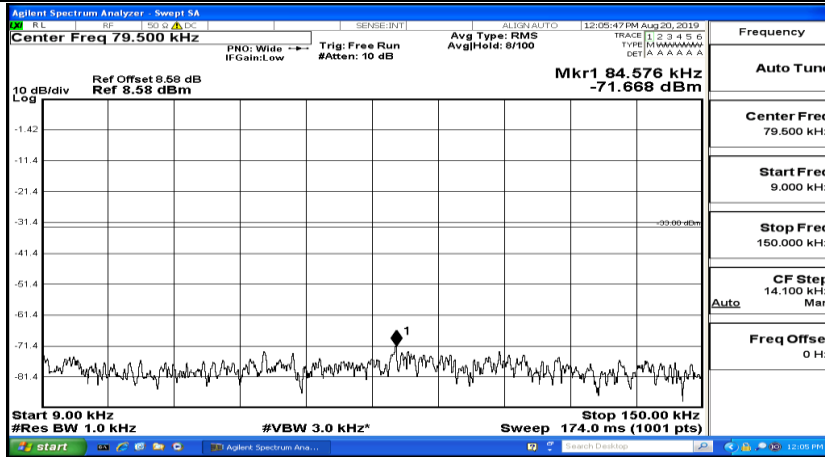

CSE Test Graph(s) (Channel Bandwidth: 3 MHz)_LCH_QPSK

CSE Test Graph(s) (Channel Bandwidth: 3 MHz)_MCH_QPSK

CSE Test Graph(s) (Channel Bandwidth: 3 MHz)_HCH_QPSK

CSE Test Graph(s) (Channel Bandwidth: 3 MHz)_LCH_16QAM

CSE Test Graph(s) (Channel Bandwidth: 3 MHz)_MCH_16QAM

CSE Test Graph(s) (Channel Bandwidth: 3 MHz) _HCH_16QAM

CSE Test Graph(s) (Channel Bandwidth: 5 MHz)_LCH_QPSK

Frequency
Auto Tune
Center Freq 79.500 kHz
Start Freq 9.000 kHz
Stop Freq 150.000 kHz
CF Step 14.100 kHz Man
Freq Offset 0 Hz