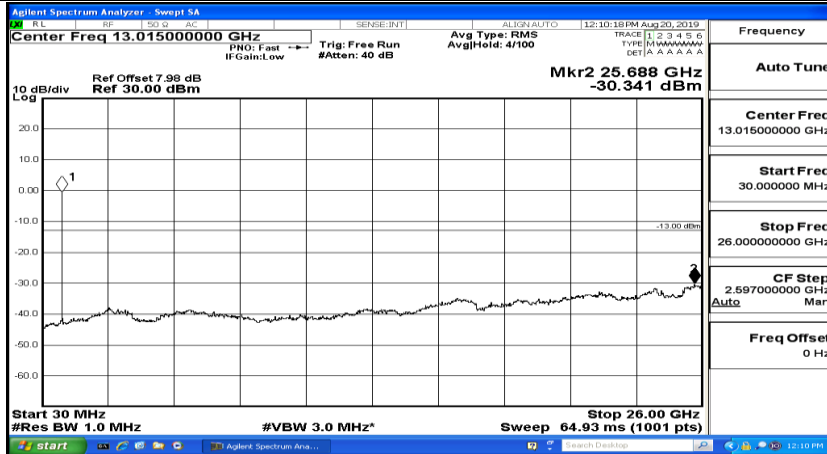

CSE Test Graph(s) (Channel Bandwidth: 5 MHz)_HCH_16QAM