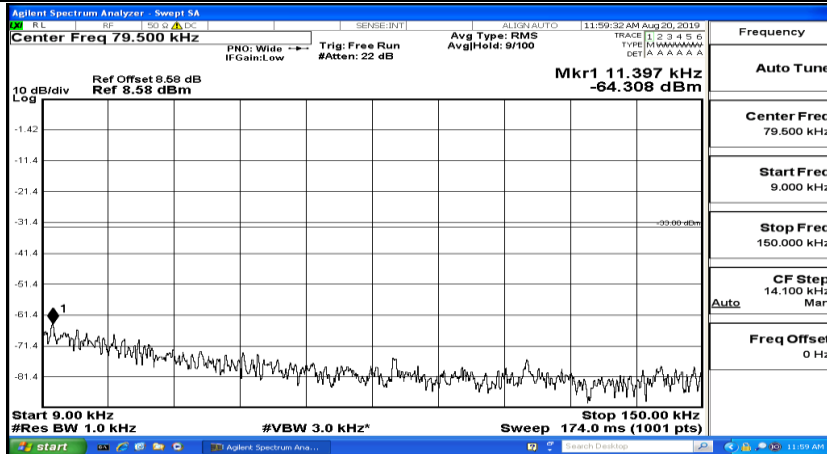

CSE Test Graph(s) (Channel Bandwidth: 1.4 MHz)_HCH_QPSK

CSE Test Graph(s) (Channel Bandwidth: 1.4 MHz) LCH_16QAM

CSE Test Graph(s) (Channel Bandwidth: 1.4 MHz)_MCH_16QAM

CSE Test Graph(s) (Channel Bandwidth: 1.4 MHz)_HCH_16QAM