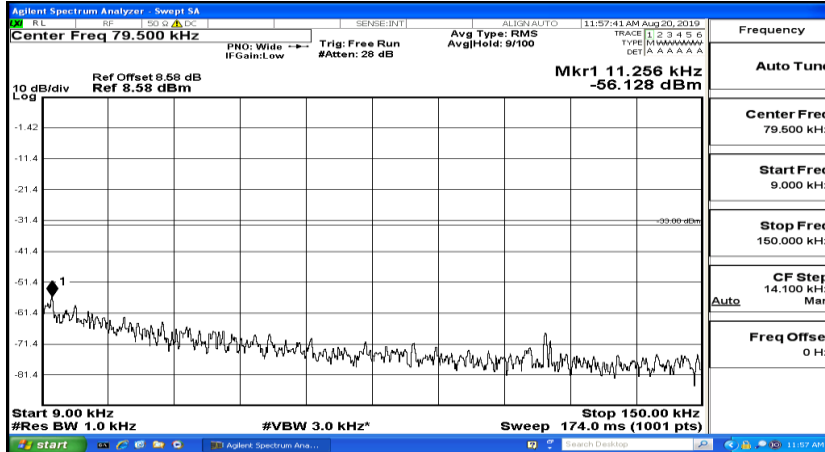

CSE Test Graph(s) (Channel Bandwidth: 1.4 MHz)_MCH_16QAM