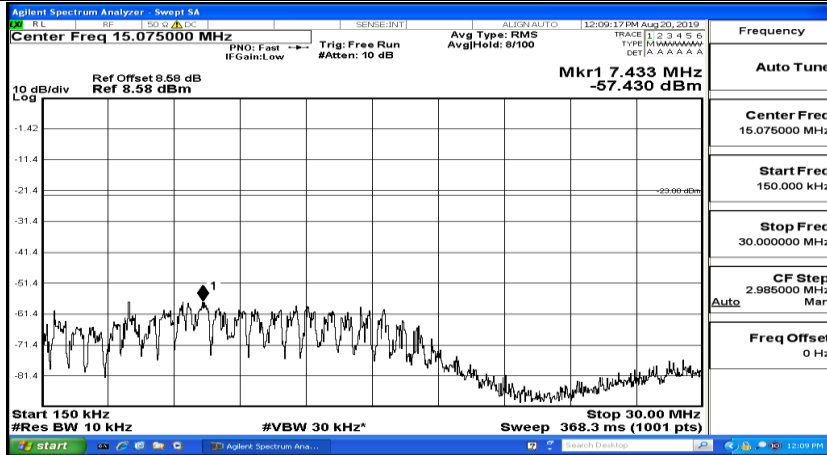

CSE Test Graph(s) (Channel Bandwidth: 5 MHz)_HCH_QPSK