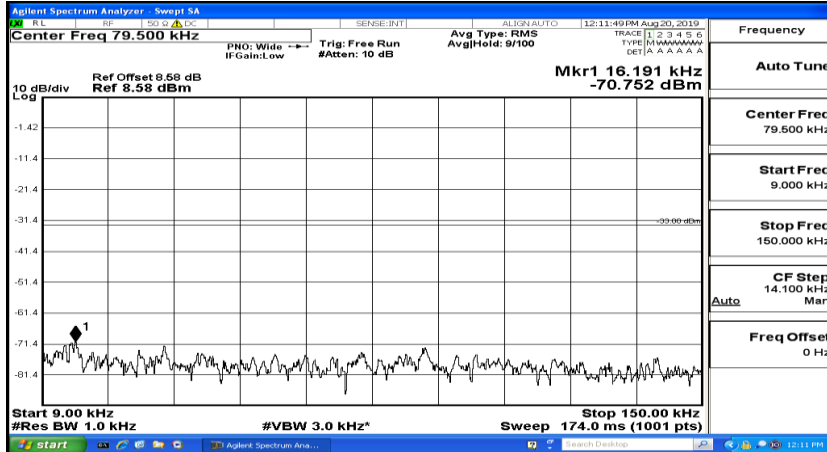

CSE Test Graph(s) (Channel Bandwidth: 5 MHz)_HCH_16QAM

CSE Test Graph(s) (Channel Bandwidth: 10 MHz) LCH_QPSK

CSE Test Graph(s) (Channel Bandwidth: 10 MHz)_MCH_QPSK

CSE Test Graph(s) (Channel Bandwidth: 10 MHz)_HCH_QPSK

CSE Test Graph(s) (Channel Bandwidth: 10 MHz)_LCH_16QAM

CSE Test Graph(s) (Channel Bandwidth: 10 MHz)_MCH_16QAM

CSE Test Graph(s) (Channel Bandwidth: 10 MHz)_HCH_16QAM