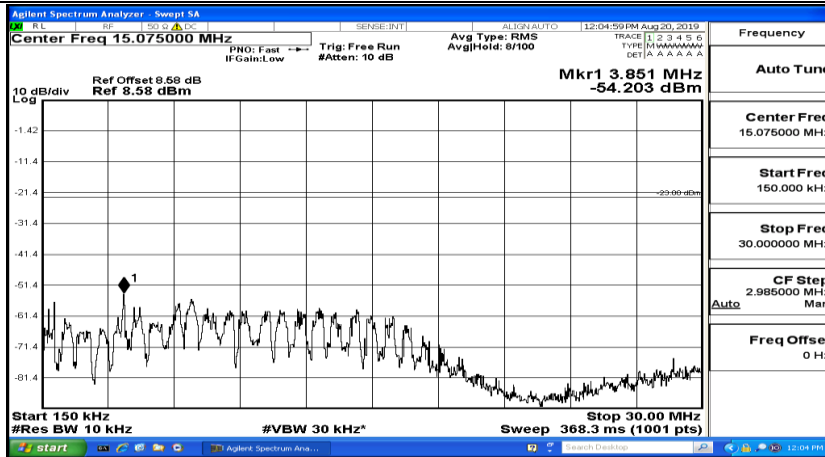

CSE Test Graph(s) (Channel Bandwidth: 3 MHz)_LCH_QPSK

CSE Test Graph(s) (Channel Bandwidth: 3 MHz)_MCH_QPSK

CSE Test Graph(s) (Channel Bandwidth: 3 MHz)_HCH_QPSK

CSE Test Graph(s) (Channel Bandwidth: 3 MHz)_LCH_16QAM

CSE Test Graph(s) (Channel Bandwidth: 3 MHz)_MCH_16QAM

CSE Test Graph(s) (Channel Bandwidth: 3 MHz) _HCH_16QAM

CSE Test Graph(s) (Channel Bandwidth: 5 MHz)_LCH_QPSK

Frequency
Auto Tune
Center Freq 79.500 kHz
Start Freq 9.000 kHz
Stop Freq 150.000 kHz
CF Step 14.100 kHz Man
Freq Offset 0 Hz