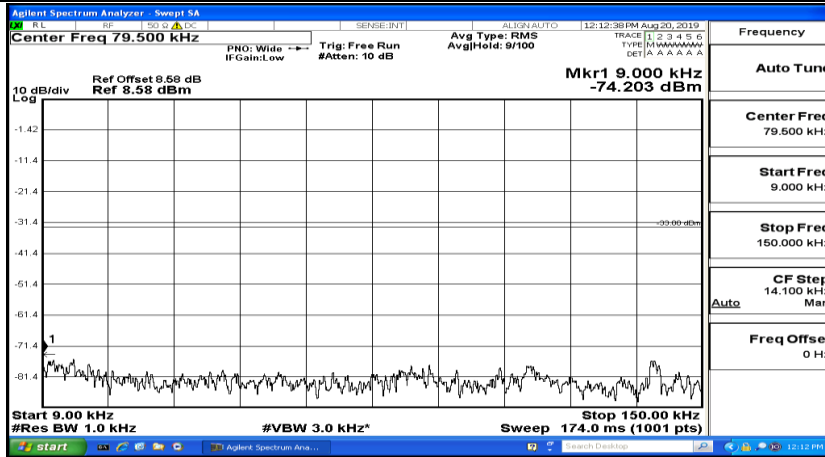

CSE Test Graph(s) (Channel Bandwidth: 10 MHz)_MCH_QPSK