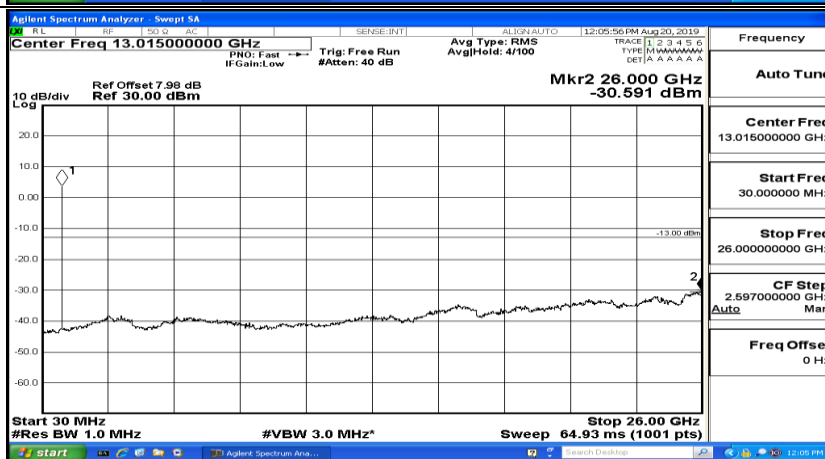

CSE Test Graph(s) (Channel Bandwidth: 3 MHz)_MCH_16QAM

CSE Test Graph(s) (Channel Bandwidth: 3 MHz) _HCH_16QAM

CSE Test Graph(s) (Channel Bandwidth: 5 MHz)_LCH_QPSK

Frequency
Auto Tune
Center Freq 79.500 kHz
Start Freq 9.000 kHz
Stop Freq 150.000 kHz
CF Step 14.100 kHz Man
Freq Offset 0 Hz

Frequency
Auto Tune
Center Freq 15.075000 MHz
Start Freq 150.000 kHz
Stop Freq 30.000000 MHz
CF Step 2.985000 MHz Man
Freq Offset 0 Hz

Frequency
Auto Tune
Center Freq 13.015000000 GHz
Start Freq 30.000000 MHz
Stop Freq 26.000000000 GHz
CF Step 2.597000000 GHz Man
Freq Offset 0 Hz