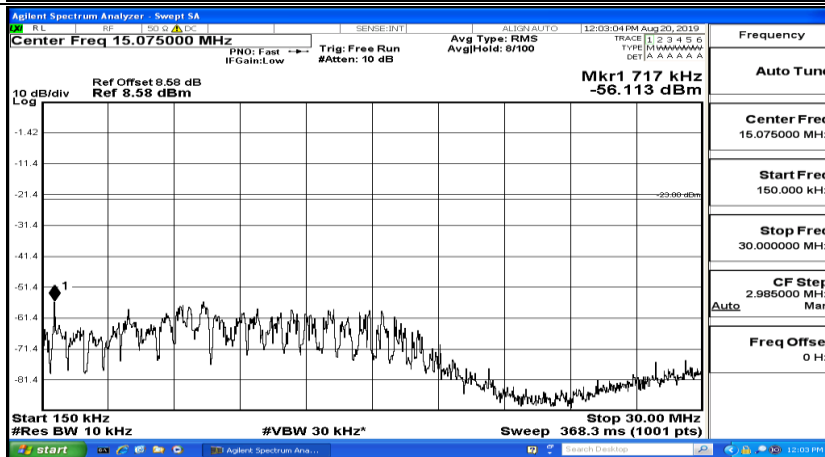

CSE Test Graph(s) (Channel Bandwidth: 3 MHz)_LCH_QPSK

CSE Test Graph(s) (Channel Bandwidth: 3 MHz)_MCH_QPSK

CSE Test Graph(s) (Channel Bandwidth: 3 MHz)_HCH_QPSK

CSE Test Graph(s) (Channel Bandwidth: 3 MHz)_LCH_16QAM

CSE Test Graph(s) (Channel Bandwidth: 3 MHz)_MCH_16QAM

CSE Test Graph(s) (Channel Bandwidth: 3 MHz) _HCH_16QAM

CSE Test Graph(s) (Channel Bandwidth: 5 MHz)_LCH_QPSK

Frequency
Auto Tune
Center Freq 79.500 kHz
Start Freq 9.000 kHz
Stop Freq 150.000 kHz
CF Step 14.100 kHz Man
Freq Offset 0 Hz