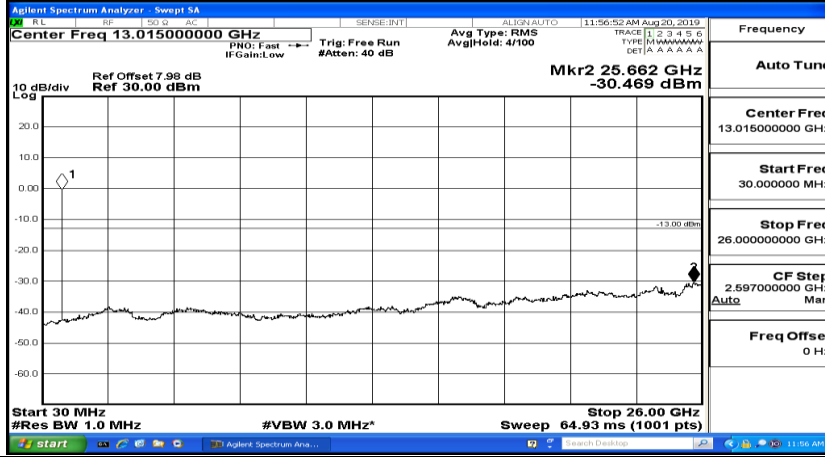

H.5 Conducted Spurious Emission

CSE Test Graph(s) (Channel Bandwidth: 1.4 MHz)_LCH_QPSK

CSE Test Graph(s) (Channel Bandwidth: 1.4 MHz)_MCH_QPSK

Frequency
Auto Tune
Center Freq 79.500 kHz
Start Freq 9.000 kHz
Stop Freq 150.000 kHz
CF Step 14.100 kHz Man
Freq Offset 0 Hz

Frequency
Auto Tune
Center Freq 15.075000 MHz
Start Freq 150.000 kHz
Stop Freq 30.000000 MHz
CF Step 2.985000 MHz Man
Freq Offset 0 Hz

Frequency
Auto Tune
Center Freq 13.015000000 GHz
Start Freq 30.000000 MHz
Stop Freq 26.000000000 GHz
CF Step 2.597000000 GHz Man
Freq Offset 0 Hz