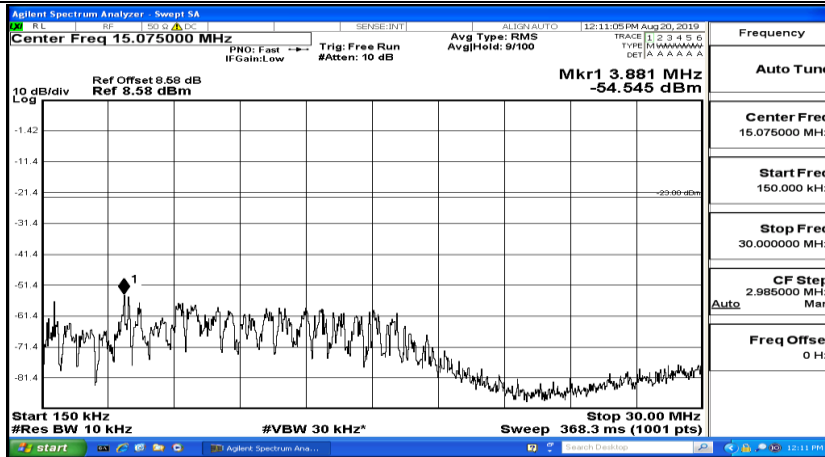

CSE Test Graph(s) (Channel Bandwidth: 10 MHz) LCH_QPSK