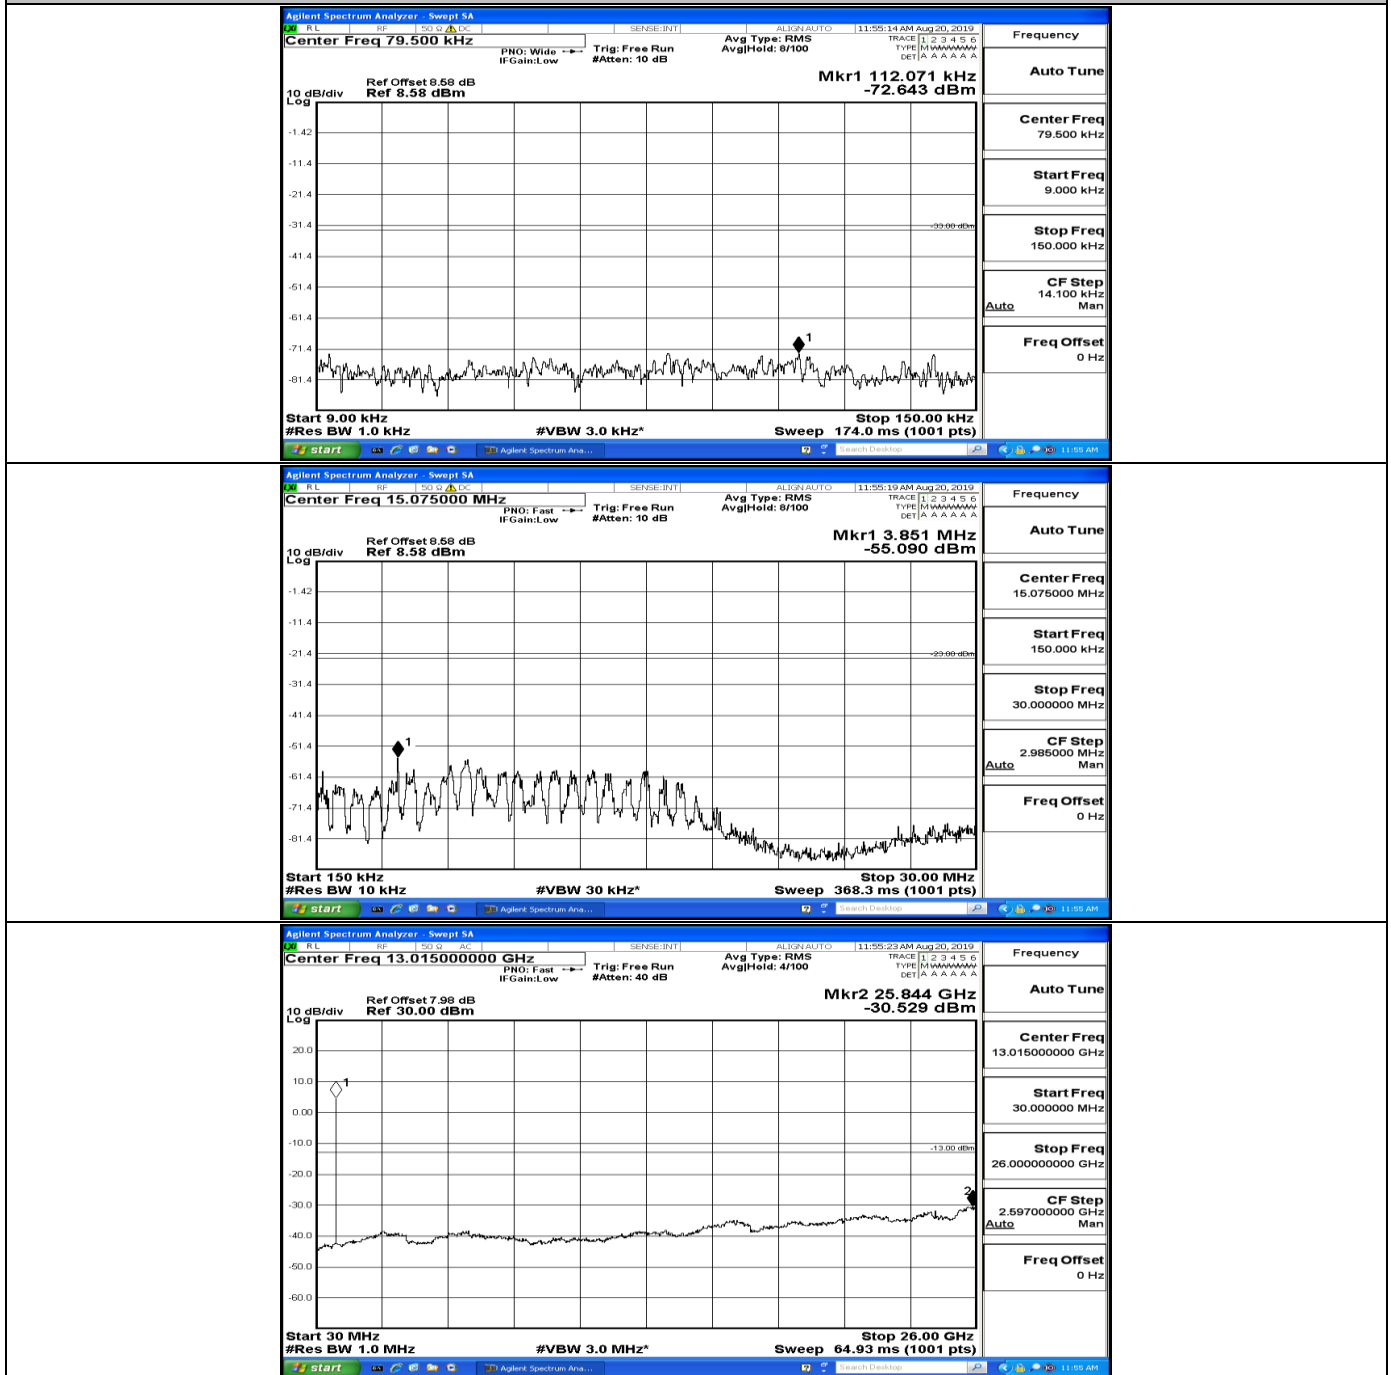

Band Edge Test Graph(s) (Channel Bandwidth: 10 MHz)_LCH_QPSK

Band Edge Test Graph(s) (Channel Bandwidth: 10 MHz)_HCH_QPSK

Band Edge Test Graph(s) (Channel Bandwidth: 10 MHz)_LCH_16QAM

Band Edge Test Graph(s) (Channel Bandwidth: 10 MHz)_HCH_16QAM

H.5 Conducted Spurious Emission

CSE Test Graph(s) (Channel Bandwidth: 1.4 MHz)_LCH_QPSK

CSE Test Graph(s) (Channel Bandwidth: 1.4 MHz)_MCH_QPSK

Frequency
Auto Tune
Center Freq 79.500 kHz
Start Freq 9.000 kHz
Stop Freq 150.000 kHz
CF Step 14.100 kHz Man
Freq Offset 0 Hz