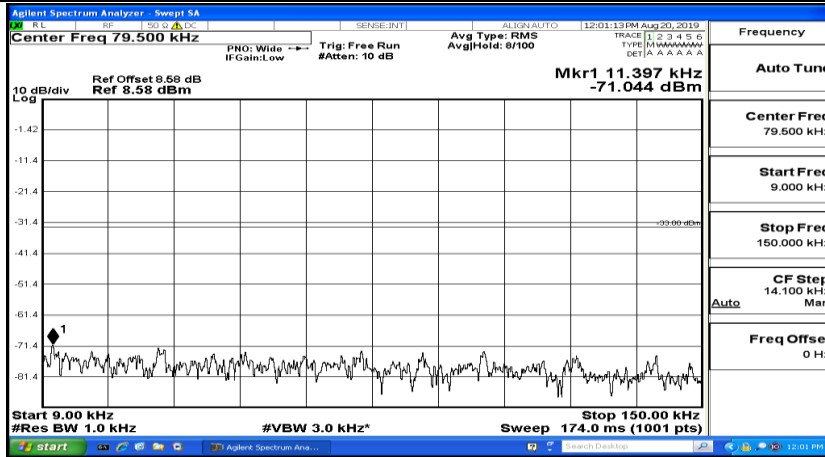

CSE Test Graph(s) (Channel Bandwidth: 3 MHz)_LCH_QPSK

CSE Test Graph(s) (Channel Bandwidth: 3 MHz)_MCH_QPSK

CSE Test Graph(s) (Channel Bandwidth: 3 MHz)_HCH_QPSK

CSE Test Graph(s) (Channel Bandwidth: 3 MHz)_LCH_16QAM