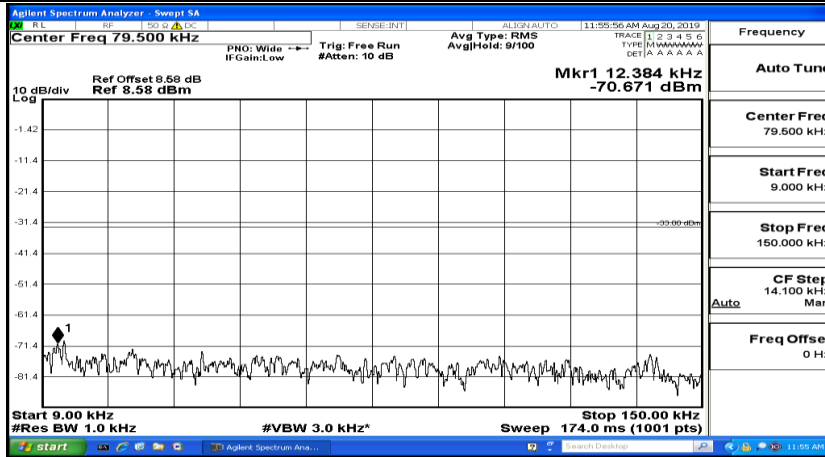

CSE Test Graph(s) (Channel Bandwidth: 1.4 MHz) LCH_16QAM