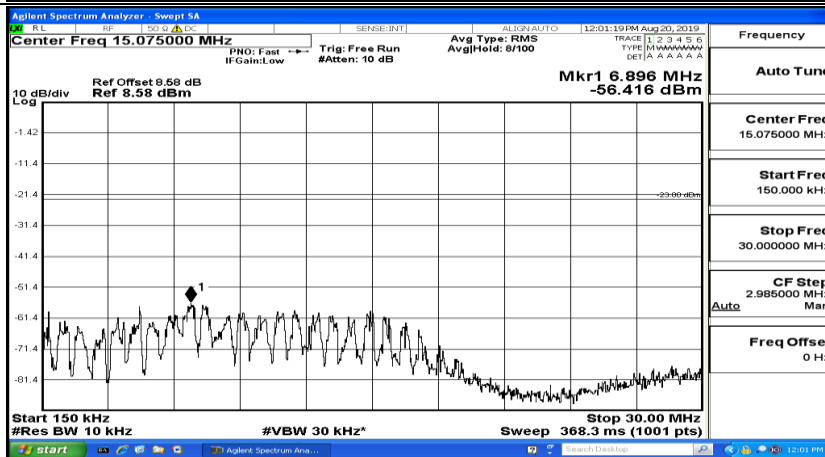

CSE Test Graph(s) (Channel Bandwidth: 3 MHz)_LCH_QPSK

CSE Test Graph(s) (Channel Bandwidth: 3 MHz)_MCH_QPSK

CSE Test Graph(s) (Channel Bandwidth: 3 MHz)_HCH_QPSK

CSE Test Graph(s) (Channel Bandwidth: 3 MHz)_LCH_16QAM

CSE Test Graph(s) (Channel Bandwidth: 3 MHz)_MCH_16QAM

CSE Test Graph(s) (Channel Bandwidth: 3 MHz) _HCH_16QAM

CSE Test Graph(s) (Channel Bandwidth: 5 MHz)_LCH_QPSK

Frequency
Auto Tune
Center Freq 79.500 kHz
Start Freq 9.000 kHz
Stop Freq 150.000 kHz
CF Step 14.100 kHz Man
Freq Offset 0 Hz