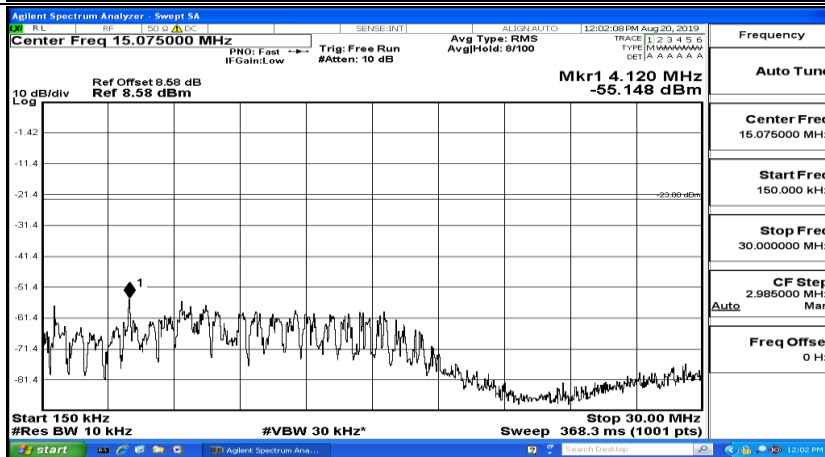

CSE Test Graph(s) (Channel Bandwidth: 3 MHz)_MCH_QPSK