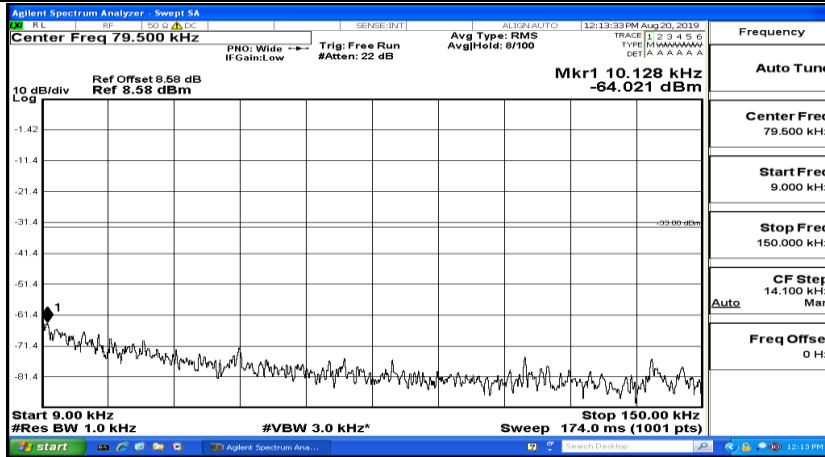

CSE Test Graph(s) (Channel Bandwidth: 10 MHz)_MCH_16QAM