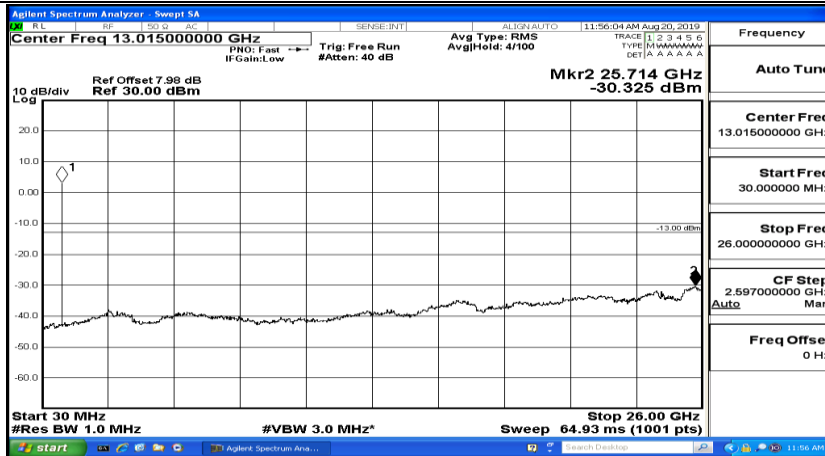

H.5 Conducted Spurious Emission

CSE Test Graph(s) (Channel Bandwidth: 1.4 MHz)_LCH_QPSK

CSE Test Graph(s) (Channel Bandwidth: 1.4 MHz)_MCH_QPSK

Frequency
Auto Tune
Center Freq 79.500 kHz
Start Freq 9.000 kHz
Stop Freq 150.000 kHz
CF Step 14.100 kHz Man
Freq Offset 0 Hz

Frequency
Auto Tune
Center Freq 15.075000 MHz
Start Freq 150.000 kHz
Stop Freq 30.000000 MHz
CF Step 2.985000 MHz Man
Freq Offset 0 Hz

Frequency
Auto Tune
Center Freq 13.015000000 GHz
Start Freq 30.000000 MHz
Stop Freq 26.000000000 GHz
CF Step 2.597000000 GHz Man
Freq Offset 0 Hz

CSE Test Graph(s) (Channel Bandwidth: 1.4 MHz)_HCH_QPSK

CSE Test Graph(s) (Channel Bandwidth: 1.4 MHz) LCH_16QAM

CSE Test Graph(s) (Channel Bandwidth: 1.4 MHz)_MCH_16QAM

CSE Test Graph(s) (Channel Bandwidth: 1.4 MHz)_HCH_16QAM