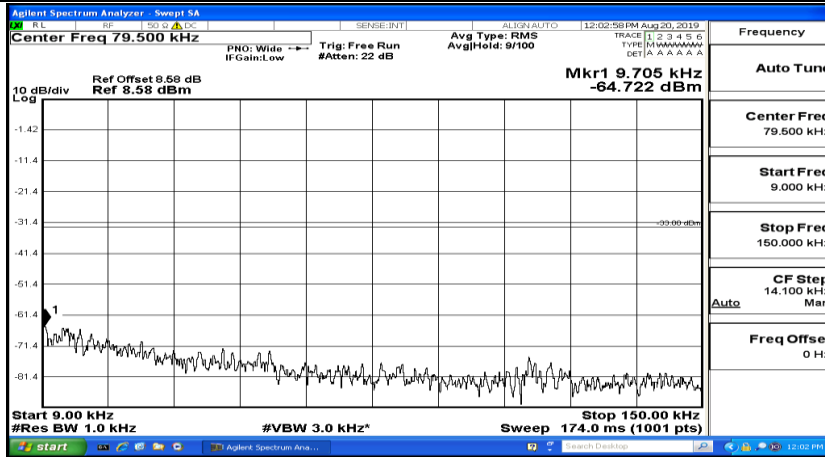

CSE Test Graph(s) (Channel Bandwidth: 3 MHz)_MCH_16QAM