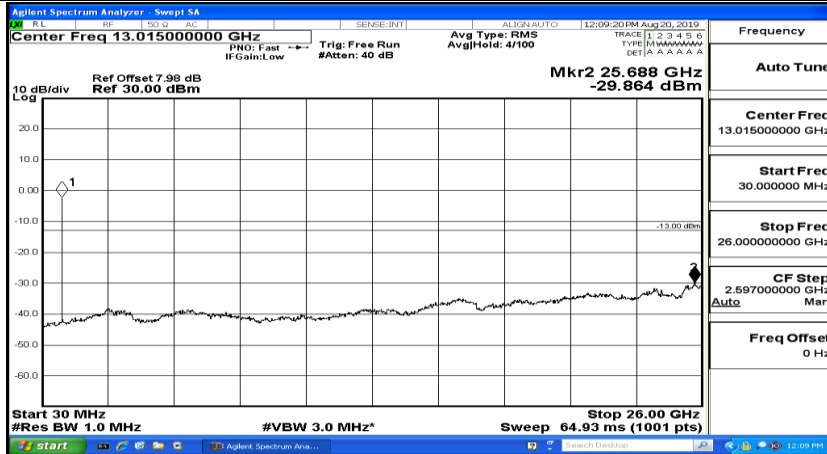

CSE Test Graph(s) (Channel Bandwidth: 5 MHz)_HCH_QPSK