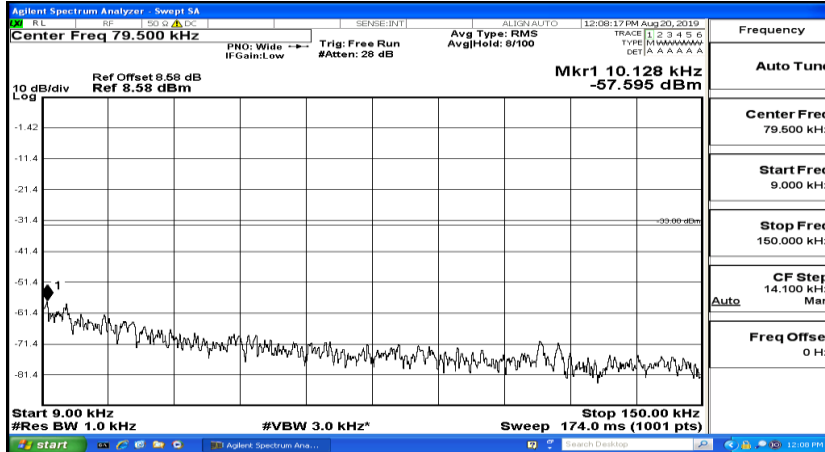

CSE Test Graph(s) (Channel Bandwidth: 5 MHz)_MCH_QPSK

CSE Test Graph(s) (Channel Bandwidth: 5 MHz)_HCH_QPSK

CSE Test Graph(s) (Channel Bandwidth: 5 MHz)_LCH_16QAM

CSE Test Graph(s) (Channel Bandwidth: 5 MHz)_MCH_16QAM