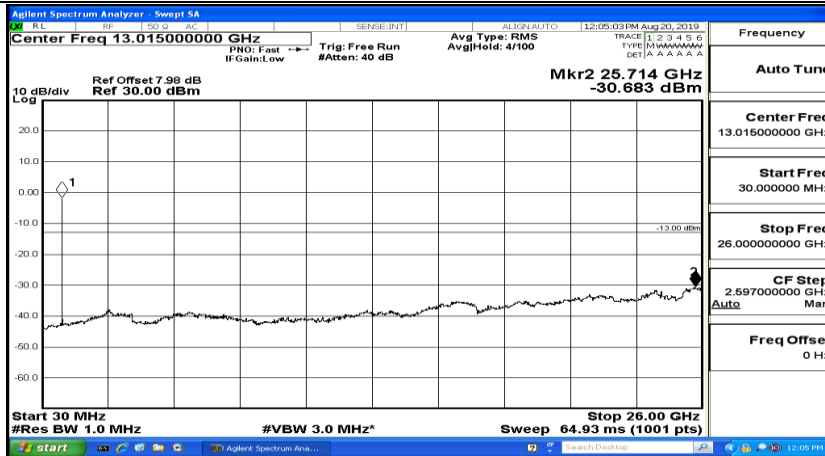

CSE Test Graph(s) (Channel Bandwidth: 3 MHz)_LCH_QPSK

CSE Test Graph(s) (Channel Bandwidth: 3 MHz)_MCH_QPSK

CSE Test Graph(s) (Channel Bandwidth: 3 MHz)_HCH_QPSK

CSE Test Graph(s) (Channel Bandwidth: 3 MHz)_LCH_16QAM

CSE Test Graph(s) (Channel Bandwidth: 3 MHz)_MCH_16QAM

CSE Test Graph(s) (Channel Bandwidth: 3 MHz) _HCH_16QAM

CSE Test Graph(s) (Channel Bandwidth: 5 MHz)_LCH_QPSK

Frequency
Auto Tune
Center Freq 79.500 kHz
Start Freq 9.000 kHz
Stop Freq 150.000 kHz
CF Step 14.100 kHz Man
Freq Offset 0 Hz