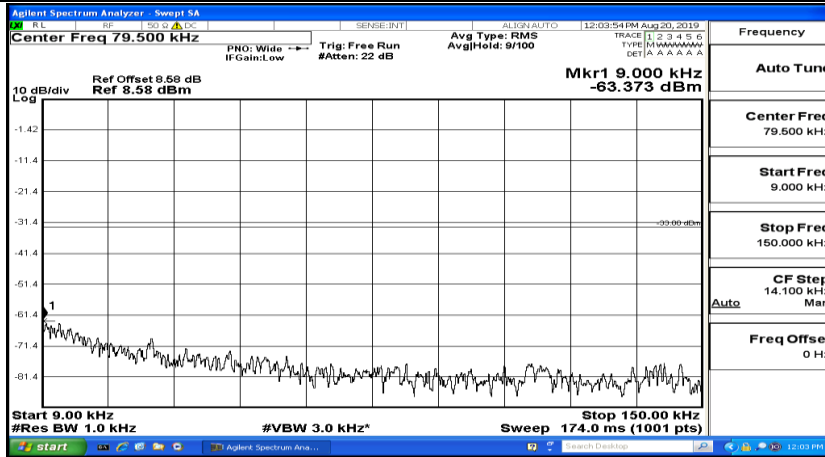

CSE Test Graph(s) (Channel Bandwidth: 3 MHz)_HCH_QPSK