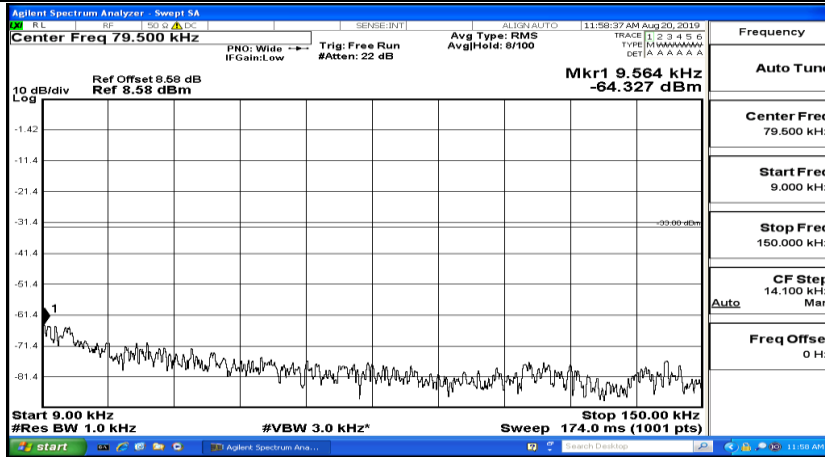

CSE Test Graph(s) (Channel Bandwidth: 1.4 MHz)_HCH_QPSK