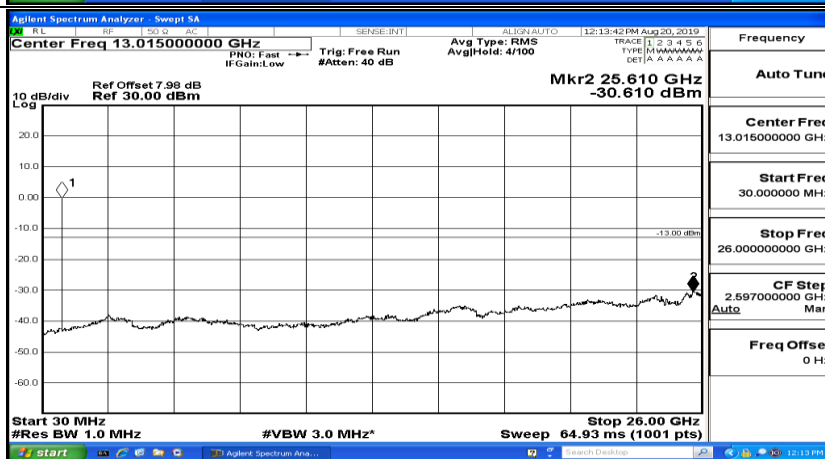

CSE Test Graph(s) (Channel Bandwidth: 5 MHz)_HCH_16QAM

CSE Test Graph(s) (Channel Bandwidth: 10 MHz) LCH_QPSK

CSE Test Graph(s) (Channel Bandwidth: 10 MHz)_MCH_QPSK

CSE Test Graph(s) (Channel Bandwidth: 10 MHz)_HCH_QPSK

CSE Test Graph(s) (Channel Bandwidth: 10 MHz)_LCH_16QAM

CSE Test Graph(s) (Channel Bandwidth: 10 MHz)_MCH_16QAM

CSE Test Graph(s) (Channel Bandwidth: 10 MHz)_HCH_16QAM