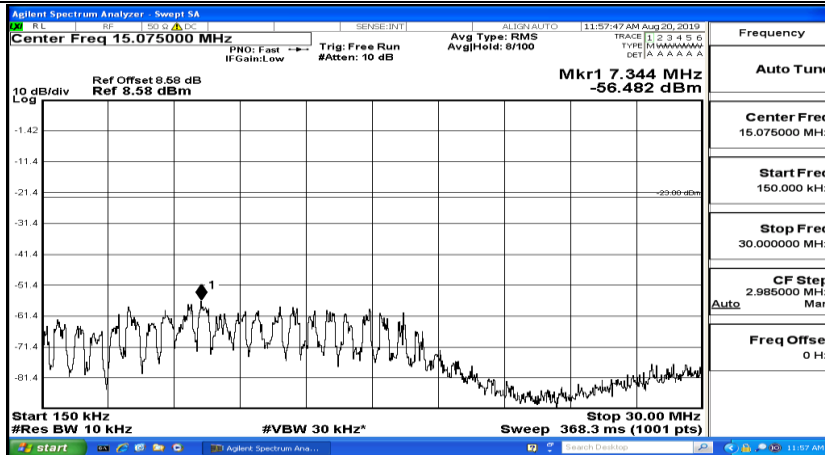

CSE Test Graph(s) (Channel Bandwidth: 1.4 MHz)_MCH_16QAM