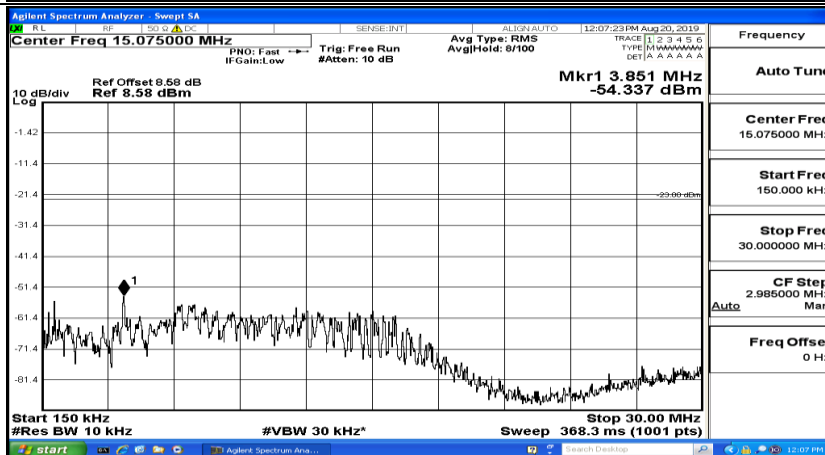

CSE Test Graph(s) (Channel Bandwidth: 5 MHz)_MCH_QPSK