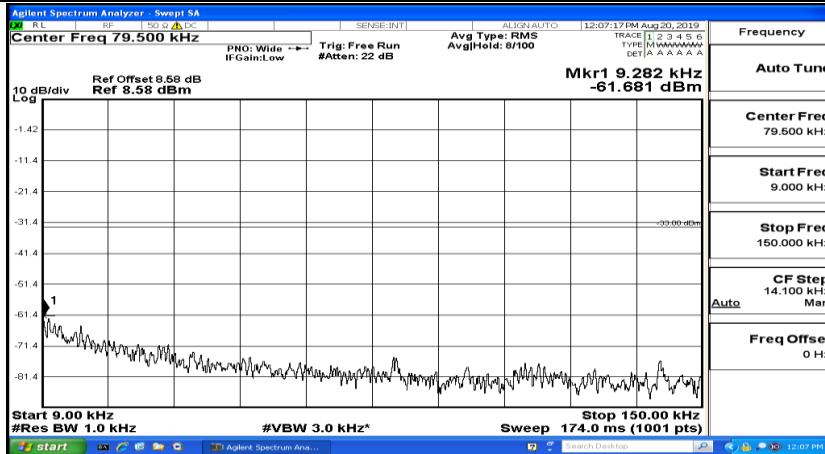

CSE Test Graph(s) (Channel Bandwidth: 5 MHz)_MCH_QPSK