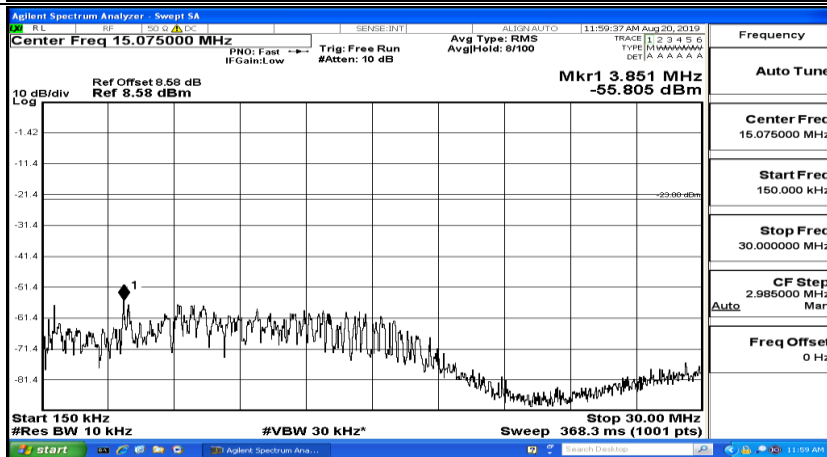

CSE Test Graph(s) (Channel Bandwidth: 1.4 MHz)_HCH_QPSK

CSE Test Graph(s) (Channel Bandwidth: 1.4 MHz) LCH_16QAM

CSE Test Graph(s) (Channel Bandwidth: 1.4 MHz)_MCH_16QAM

CSE Test Graph(s) (Channel Bandwidth: 1.4 MHz)_HCH_16QAM