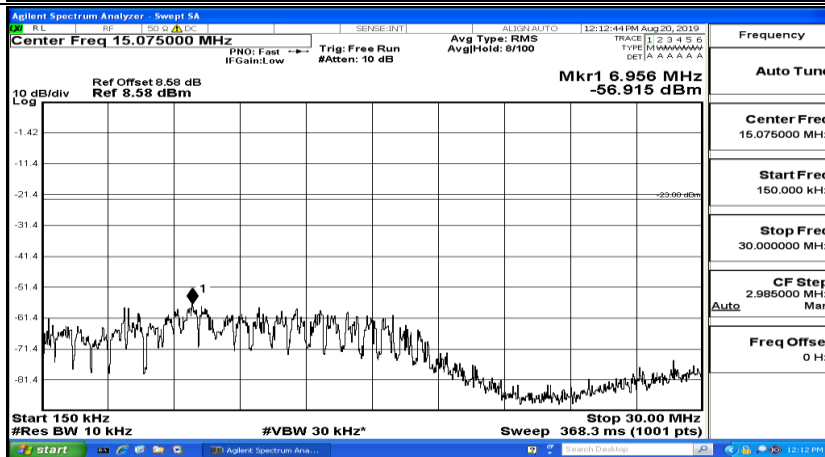

CSE Test Graph(s) (Channel Bandwidth: 10 MHz)_MCH_QPSK