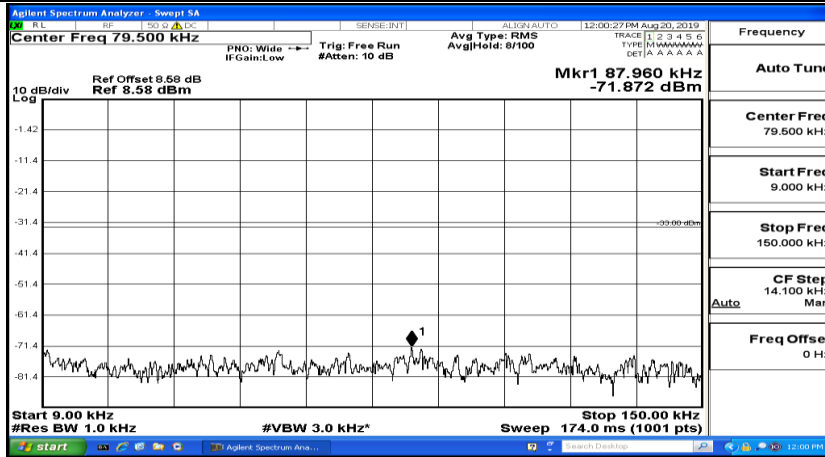

CSE Test Graph(s) (Channel Bandwidth: 3 MHz)_LCH_QPSK