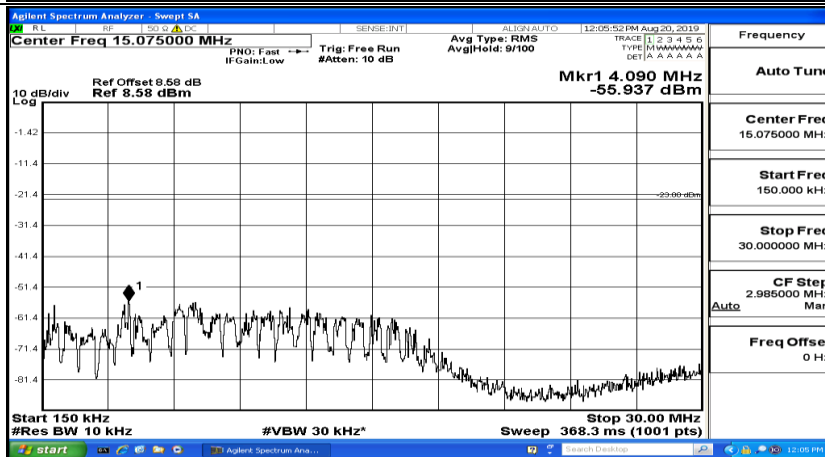

CSE Test Graph(s) (Channel Bandwidth: 3 MHz)_MCH_16QAM

CSE Test Graph(s) (Channel Bandwidth: 3 MHz) _HCH_16QAM

CSE Test Graph(s) (Channel Bandwidth: 5 MHz)_LCH_QPSK

Frequency
Auto Tune
Center Freq 79.500 kHz
Start Freq 9.000 kHz
Stop Freq 150.000 kHz
CF Step 14.100 kHz Man
Freq Offset 0 Hz

Frequency
Auto Tune
Center Freq 15.075000 MHz
Start Freq 150.000 kHz
Stop Freq 30.000000 MHz
CF Step 2.985000 MHz Man
Freq Offset 0 Hz

Frequency
Auto Tune
Center Freq 13.015000000 GHz
Start Freq 30.000000 MHz
Stop Freq 26.000000000 GHz
CF Step 2.597000000 GHz Man
Freq Offset 0 Hz