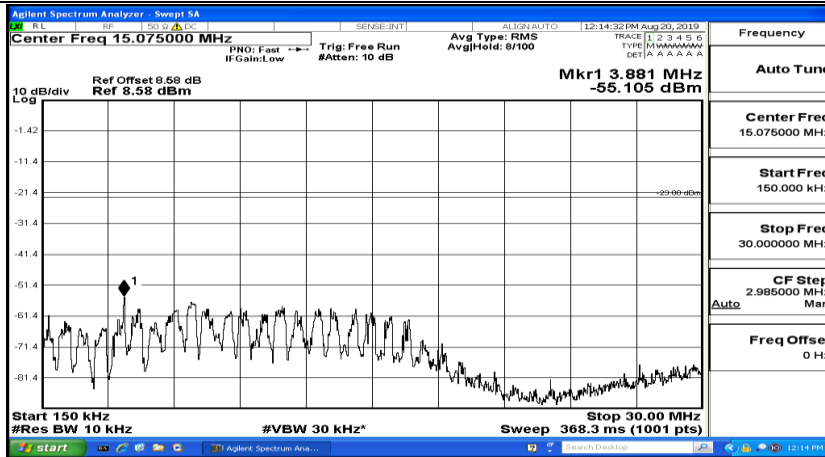

CSE Test Graph(s) (Channel Bandwidth: 5 MHz)_HCH_16QAM

CSE Test Graph(s) (Channel Bandwidth: 10 MHz) LCH_QPSK

CSE Test Graph(s) (Channel Bandwidth: 10 MHz)_MCH_QPSK

CSE Test Graph(s) (Channel Bandwidth: 10 MHz)_HCH_QPSK