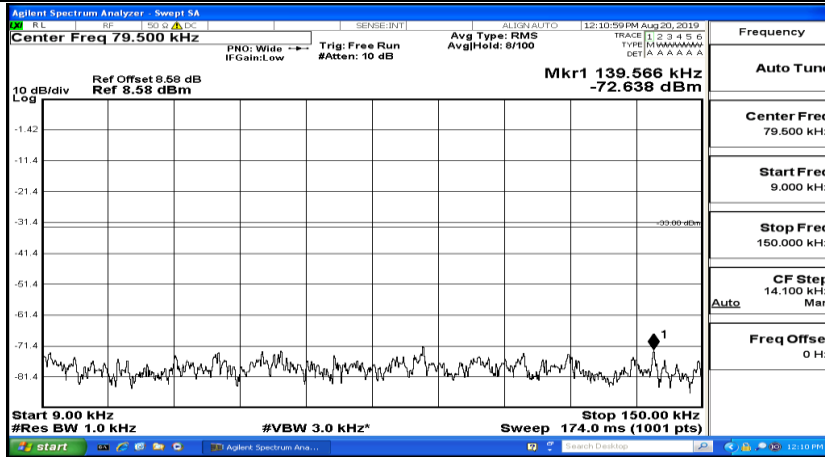

CSE Test Graph(s) (Channel Bandwidth: 10 MHz) LCH_QPSK