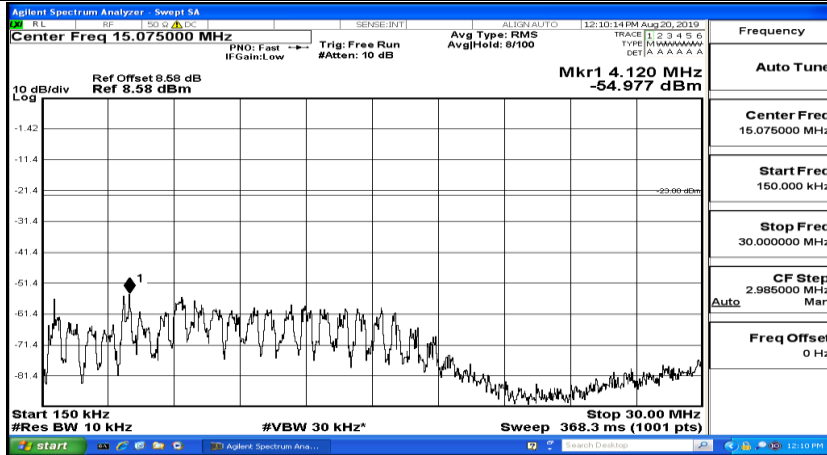

CSE Test Graph(s) (Channel Bandwidth: 5 MHz)_HCH_16QAM