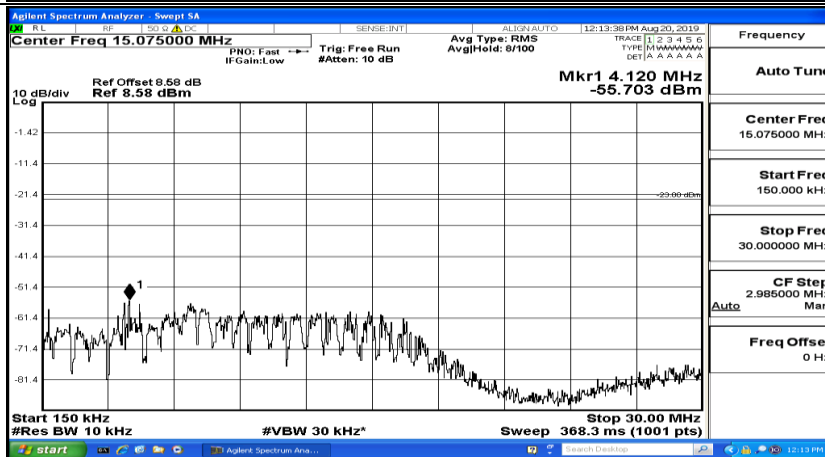

CSE Test Graph(s) (Channel Bandwidth: 10 MHz)_MCH_16QAM