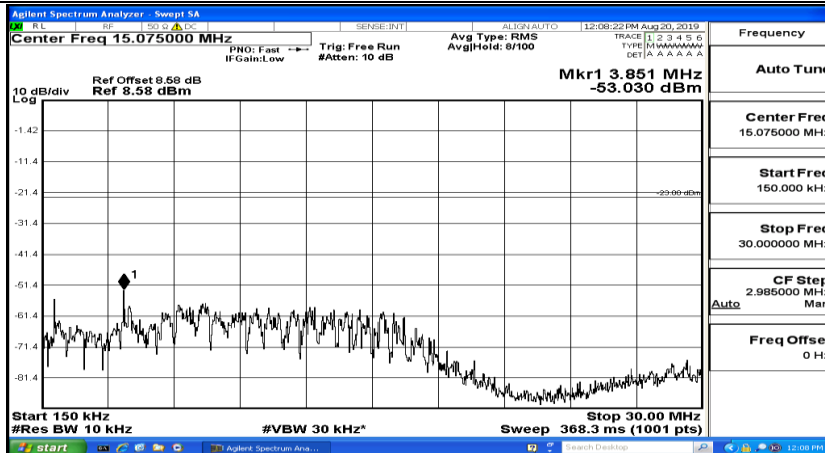

Frequency
Auto Tune
Center Freq 15.075000 MHz
Start Freq 150.000 kHz
Stop Freq 30.000000 MHz
CF Step 2.985000 MHz Man
Freq Offset 0 Hz

Frequency
Auto Tune
Center Freq 13.015000000 GHz
Start Freq 30.000000 MHz
Stop Freq 26.000000000 GHz
CF Step 2.597000000 GHz Man
Freq Offset 0 Hz

CSE Test Graph(s) (Channel Bandwidth: 5 MHz)_MCH_QPSK

CSE Test Graph(s) (Channel Bandwidth: 5 MHz)_HCH_QPSK

CSE Test Graph(s) (Channel Bandwidth: 5 MHz)_LCH_16QAM

CSE Test Graph(s) (Channel Bandwidth: 5 MHz)_MCH_16QAM