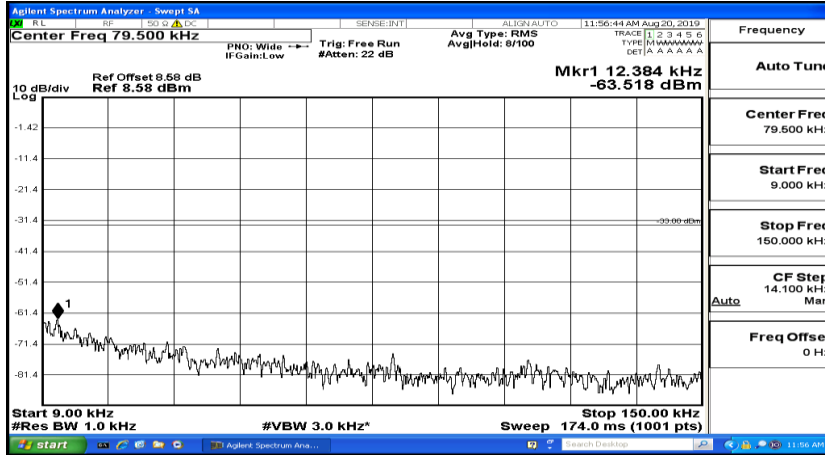

Band Edge Test Graph(s) (Channel Bandwidth: 10 MHz)_LCH_QPSK

Band Edge Test Graph(s) (Channel Bandwidth: 10 MHz)_HCH_QPSK

Band Edge Test Graph(s) (Channel Bandwidth: 10 MHz)_LCH_16QAM

Band Edge Test Graph(s) (Channel Bandwidth: 10 MHz)_HCH_16QAM

H.5 Conducted Spurious Emission

CSE Test Graph(s) (Channel Bandwidth: 1.4 MHz)_LCH_QPSK

CSE Test Graph(s) (Channel Bandwidth: 1.4 MHz)_MCH_QPSK

Frequency
Auto Tune
Center Freq 79.500 kHz
Start Freq 9.000 kHz
Stop Freq 150.000 kHz
CF Step 14.100 kHz Man
Freq Offset 0 Hz