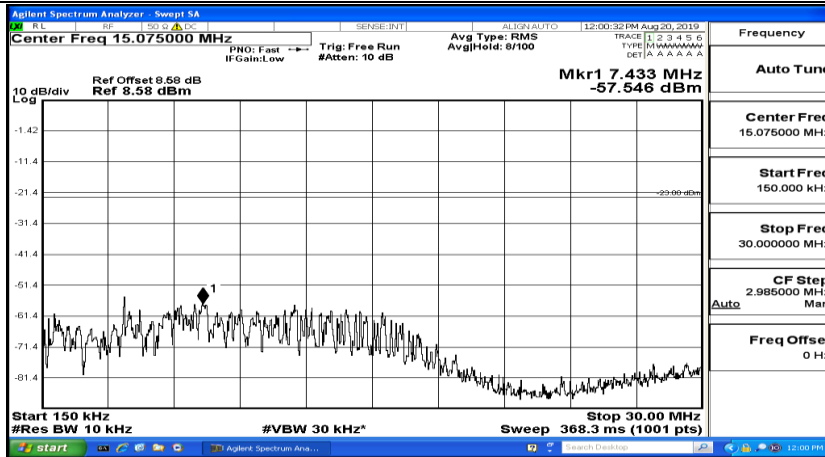

CSE Test Graph(s) (Channel Bandwidth: 3 MHz)_LCH_QPSK