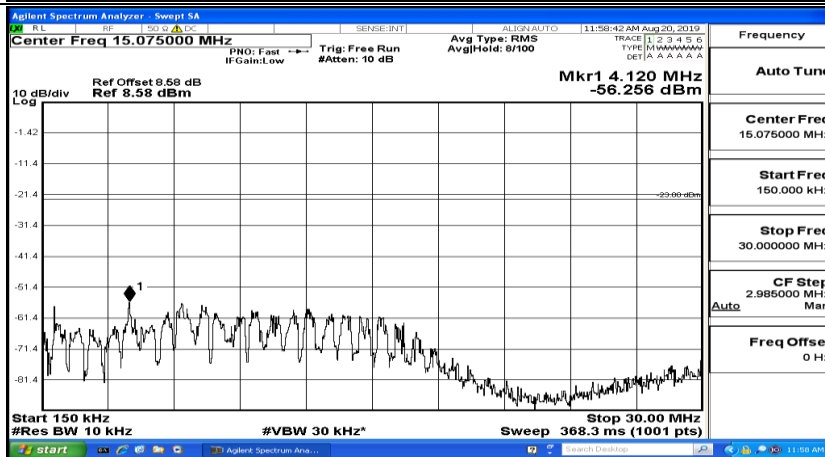

CSE Test Graph(s) (Channel Bandwidth: 1.4 MHz)_HCH_QPSK