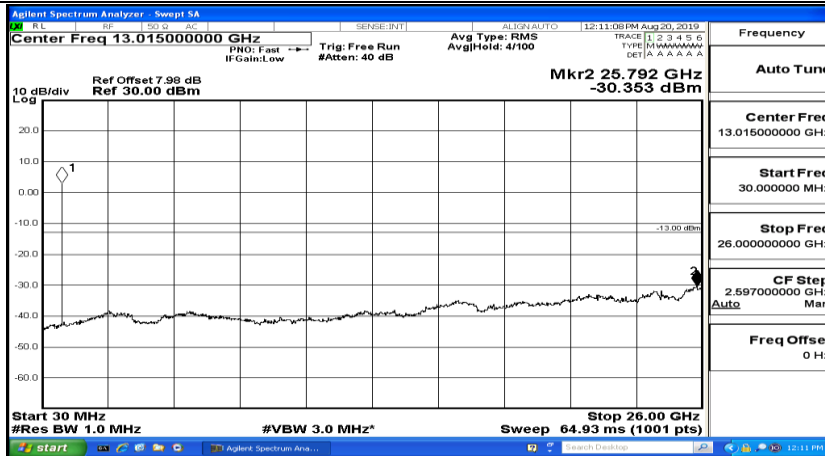

CSE Test Graph(s) (Channel Bandwidth: 10 MHz) LCH_QPSK