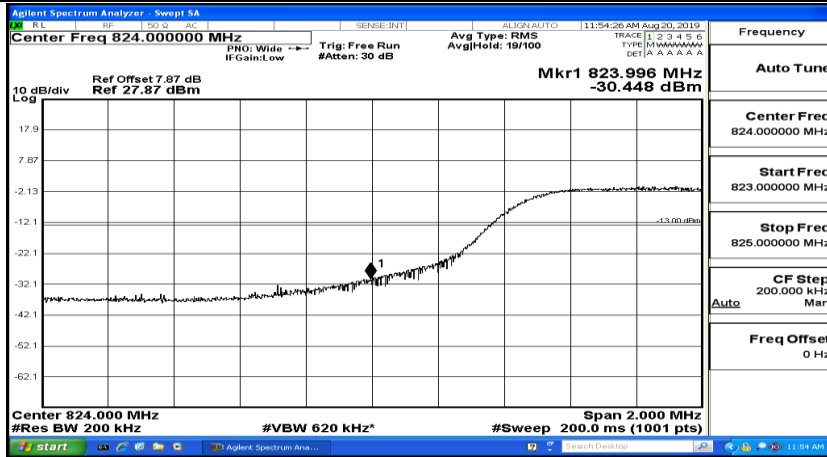

Band Edge Test Graph(s) (Channel Bandwidth: 10 MHz)_LCH_QPSK

Band Edge Test Graph(s) (Channel Bandwidth: 10 MHz)_HCH_QPSK

Band Edge Test Graph(s) (Channel Bandwidth: 10 MHz)_LCH_16QAM

Band Edge Test Graph(s) (Channel Bandwidth: 10 MHz)_HCH_16QAM

H.5 Conducted Spurious Emission

CSE Test Graph(s) (Channel Bandwidth: 1.4 MHz)_LCH_QPSK

CSE Test Graph(s) (Channel Bandwidth: 1.4 MHz)_MCH_QPSK

Frequency
Auto Tune
Center Freq 79.500 kHz
Start Freq 9.000 kHz
Stop Freq 150.000 kHz
CF Step 14.100 kHz Man
Freq Offset 0 Hz

Frequency
Auto Tune
Center Freq 15.075000 MHz
Start Freq 150.000 kHz
Stop Freq 30.000000 MHz
CF Step 2.985000 MHz Man
Freq Offset 0 Hz

Frequency
Auto Tune
Center Freq 13.015000000 GHz
Start Freq 30.000000 MHz
Stop Freq 26.000000000 GHz
CF Step 2.597000000 GHz Man
Freq Offset 0 Hz