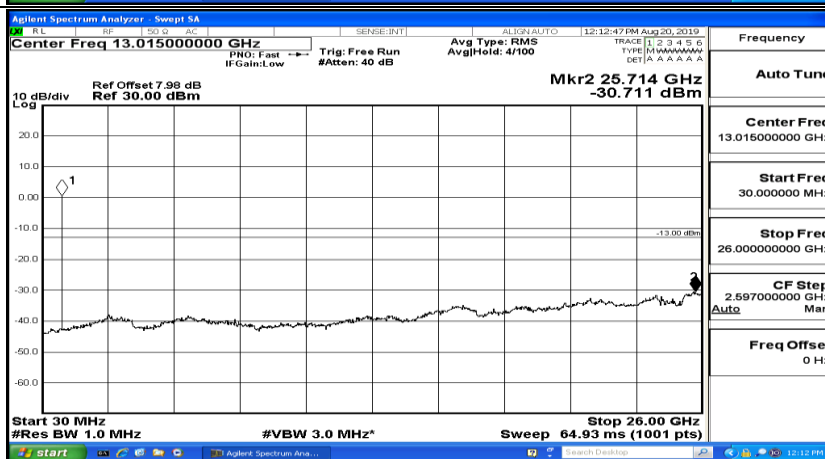

CSE Test Graph(s) (Channel Bandwidth: 10 MHz)_MCH_QPSK