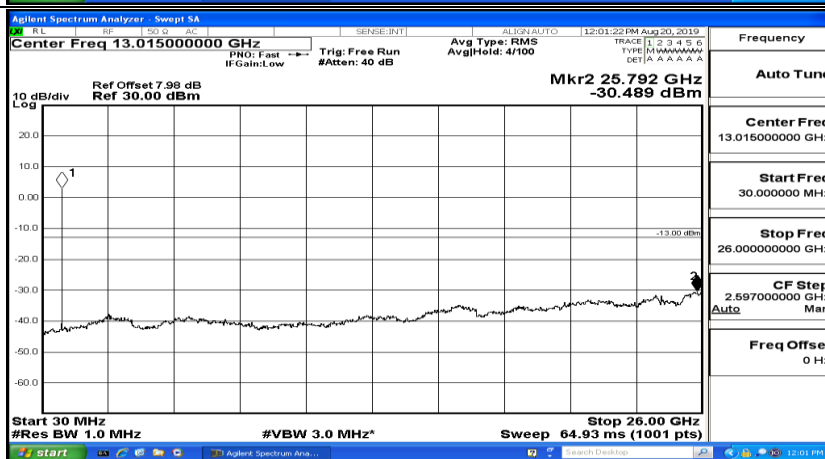

CSE Test Graph(s) (Channel Bandwidth: 3 MHz)_LCH_QPSK

CSE Test Graph(s) (Channel Bandwidth: 3 MHz)_MCH_QPSK

CSE Test Graph(s) (Channel Bandwidth: 3 MHz)_HCH_QPSK

CSE Test Graph(s) (Channel Bandwidth: 3 MHz)_LCH_16QAM

CSE Test Graph(s) (Channel Bandwidth: 3 MHz)_MCH_16QAM

CSE Test Graph(s) (Channel Bandwidth: 3 MHz) _HCH_16QAM

CSE Test Graph(s) (Channel Bandwidth: 5 MHz)_LCH_QPSK

Frequency
Auto Tune
Center Freq 79.500 kHz
Start Freq 9.000 kHz
Stop Freq 150.000 kHz
CF Step 14.100 kHz Man
Freq Offset 0 Hz