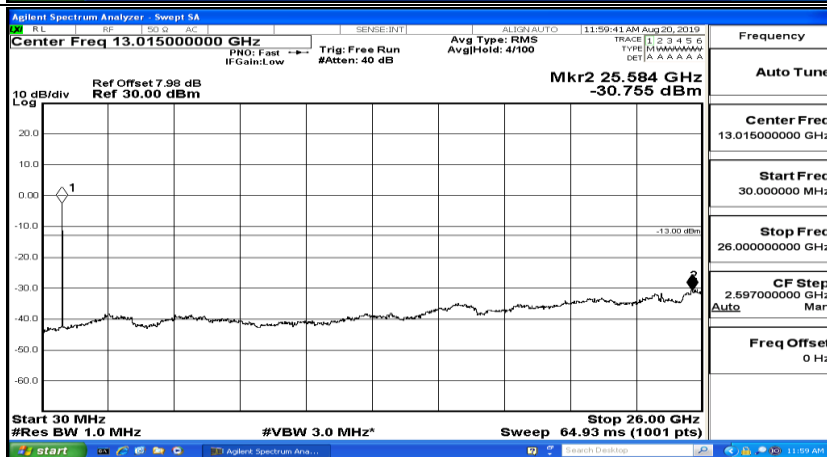

CSE Test Graph(s) (Channel Bandwidth: 1.4 MHz)_HCH_QPSK

CSE Test Graph(s) (Channel Bandwidth: 1.4 MHz) LCH_16QAM

CSE Test Graph(s) (Channel Bandwidth: 1.4 MHz)_MCH_16QAM

CSE Test Graph(s) (Channel Bandwidth: 1.4 MHz)_HCH_16QAM