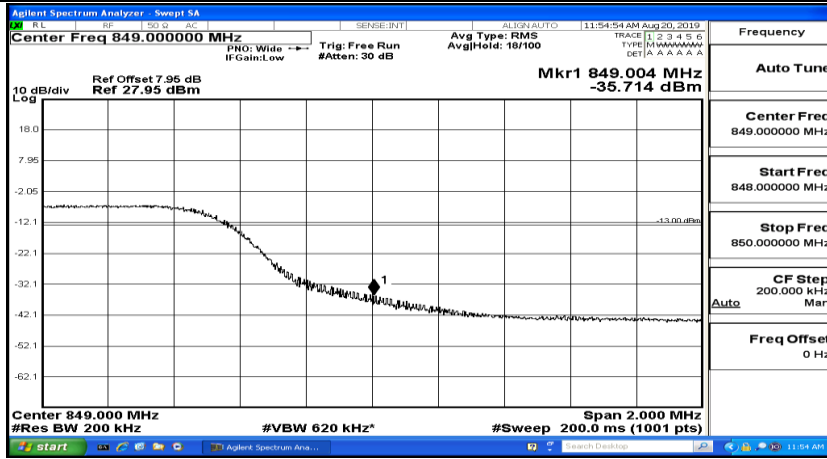

Band Edge Test Graph(s) (Channel Bandwidth: 10 MHz)_LCH_QPSK

Band Edge Test Graph(s) (Channel Bandwidth: 10 MHz)_HCH_QPSK

Band Edge Test Graph(s) (Channel Bandwidth: 10 MHz)_LCH_16QAM

Band Edge Test Graph(s) (Channel Bandwidth: 10 MHz)_HCH_16QAM

H.5 Conducted Spurious Emission

CSE Test Graph(s) (Channel Bandwidth: 1.4 MHz)_LCH_QPSK

CSE Test Graph(s) (Channel Bandwidth: 1.4 MHz)_MCH_QPSK

Frequency
Auto Tune
Center Freq 79.500 kHz
Start Freq 9.000 kHz
Stop Freq 150.000 kHz
CF Step 14.100 kHz Man
Freq Offset 0 Hz

Frequency
Auto Tune
Center Freq 15.075000 MHz
Start Freq 150.000 kHz
Stop Freq 30.000000 MHz
CF Step 2.985000 MHz Man
Freq Offset 0 Hz

Frequency
Auto Tune
Center Freq 13.015000000 GHz
Start Freq 30.000000 MHz
Stop Freq 26.000000000 GHz
CF Step 2.597000000 GHz Man
Freq Offset 0 Hz