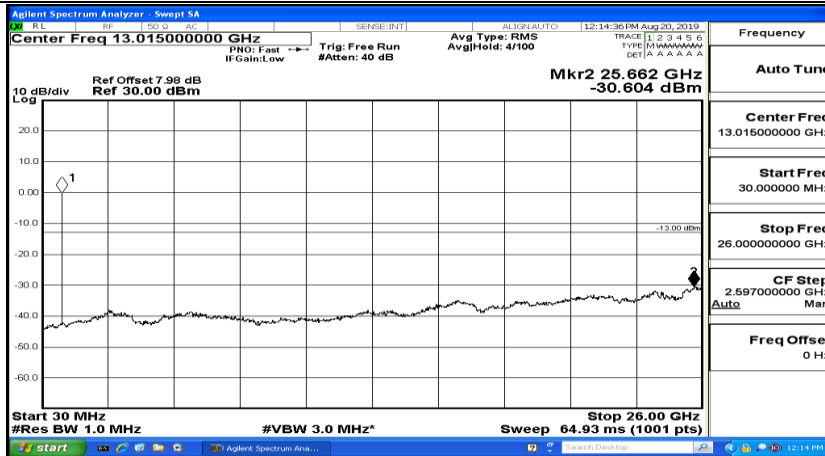

CSE Test Graph(s) (Channel Bandwidth: 5 MHz)_HCH_16QAM

CSE Test Graph(s) (Channel Bandwidth: 10 MHz) LCH_QPSK

CSE Test Graph(s) (Channel Bandwidth: 10 MHz)_MCH_QPSK

CSE Test Graph(s) (Channel Bandwidth: 10 MHz)_HCH_QPSK

CSE Test Graph(s) (Channel Bandwidth: 10 MHz)_LCH_16QAM

CSE Test Graph(s) (Channel Bandwidth: 10 MHz)_MCH_16QAM

CSE Test Graph(s) (Channel Bandwidth: 10 MHz)_HCH_16QAM