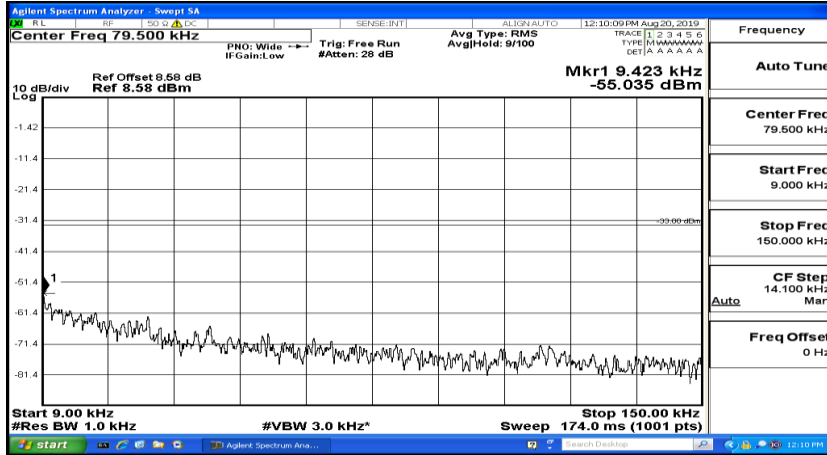

CSE Test Graph(s) (Channel Bandwidth: 5 MHz)_HCH_16QAM