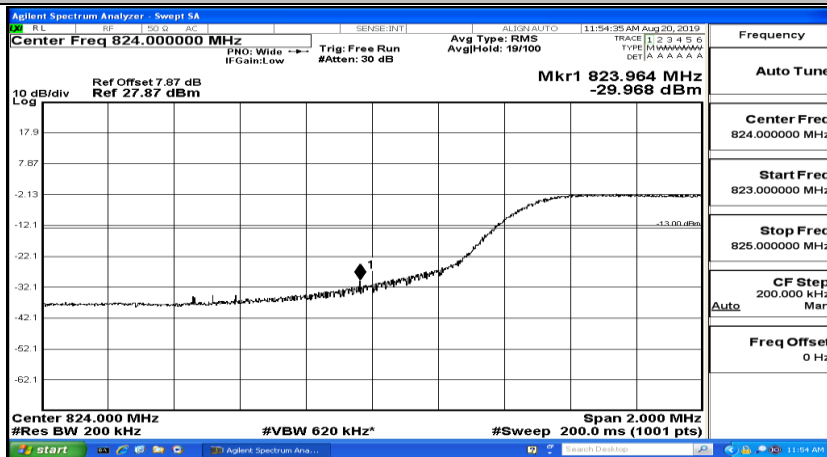

Band Edge Test Graph(s) (Channel Bandwidth: 10 MHz)_LCH_QPSK

Band Edge Test Graph(s) (Channel Bandwidth: 10 MHz)_HCH_QPSK

Band Edge Test Graph(s) (Channel Bandwidth: 10 MHz)_LCH_16QAM

Band Edge Test Graph(s) (Channel Bandwidth: 10 MHz)_HCH_16QAM

H.5 Conducted Spurious Emission

CSE Test Graph(s) (Channel Bandwidth: 1.4 MHz)_LCH_QPSK

CSE Test Graph(s) (Channel Bandwidth: 1.4 MHz)_MCH_QPSK

Frequency
Auto Tune
Center Freq 79.500 kHz
Start Freq 9.000 kHz
Stop Freq 150.000 kHz
CF Step 14.100 kHz Man
Freq Offset 0 Hz