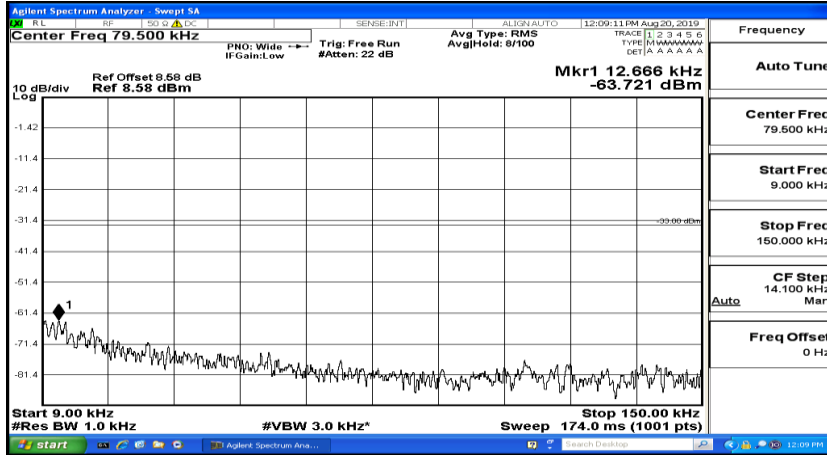

CSE Test Graph(s) (Channel Bandwidth: 5 MHz)_HCH_QPSK