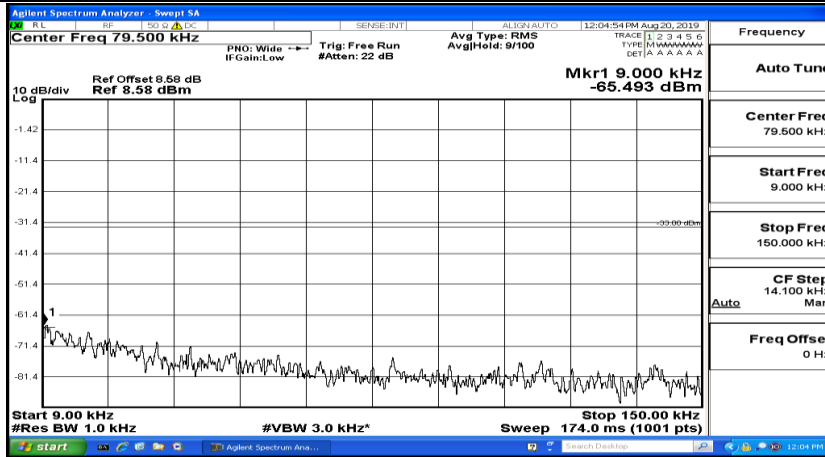

CSE Test Graph(s) (Channel Bandwidth: 3 MHz) _HCH_16QAM