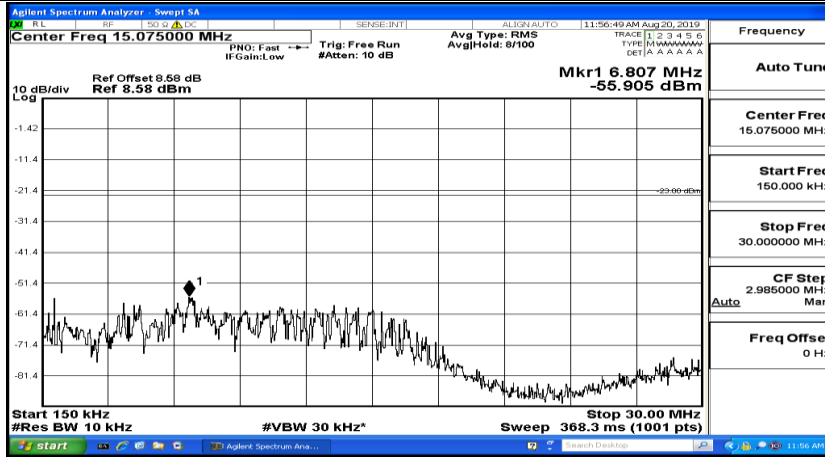

H.5 Conducted Spurious Emission

CSE Test Graph(s) (Channel Bandwidth: 1.4 MHz)_LCH_QPSK

CSE Test Graph(s) (Channel Bandwidth: 1.4 MHz)_MCH_QPSK

Frequency
Auto Tune
Center Freq 79.500 kHz
Start Freq 9.000 kHz
Stop Freq 150.000 kHz
CF Step 14.100 kHz Man
Freq Offset 0 Hz

Frequency
Auto Tune
Center Freq 15.075000 MHz
Start Freq 150.000 kHz
Stop Freq 30.000000 MHz
CF Step 2.985000 MHz Man
Freq Offset 0 Hz

Frequency
Auto Tune
Center Freq 13.015000000 GHz
Start Freq 30.000000 MHz
Stop Freq 26.000000000 GHz
CF Step 2.597000000 GHz Man
Freq Offset 0 Hz