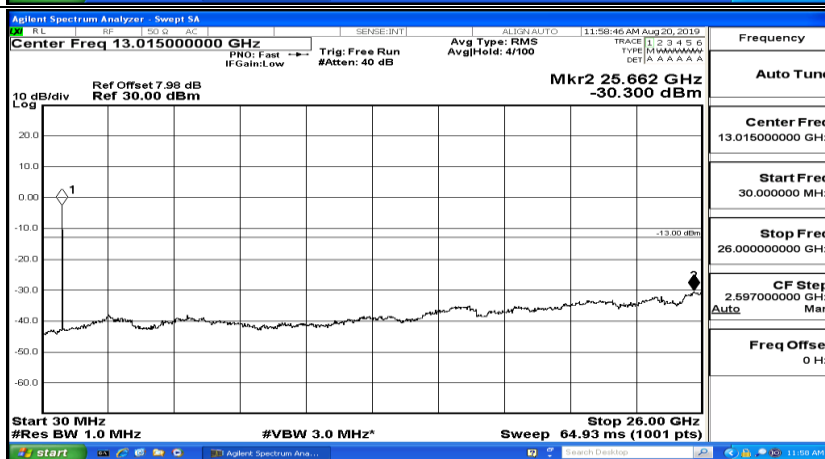

CSE Test Graph(s) (Channel Bandwidth: 1.4 MHz)_HCH_QPSK