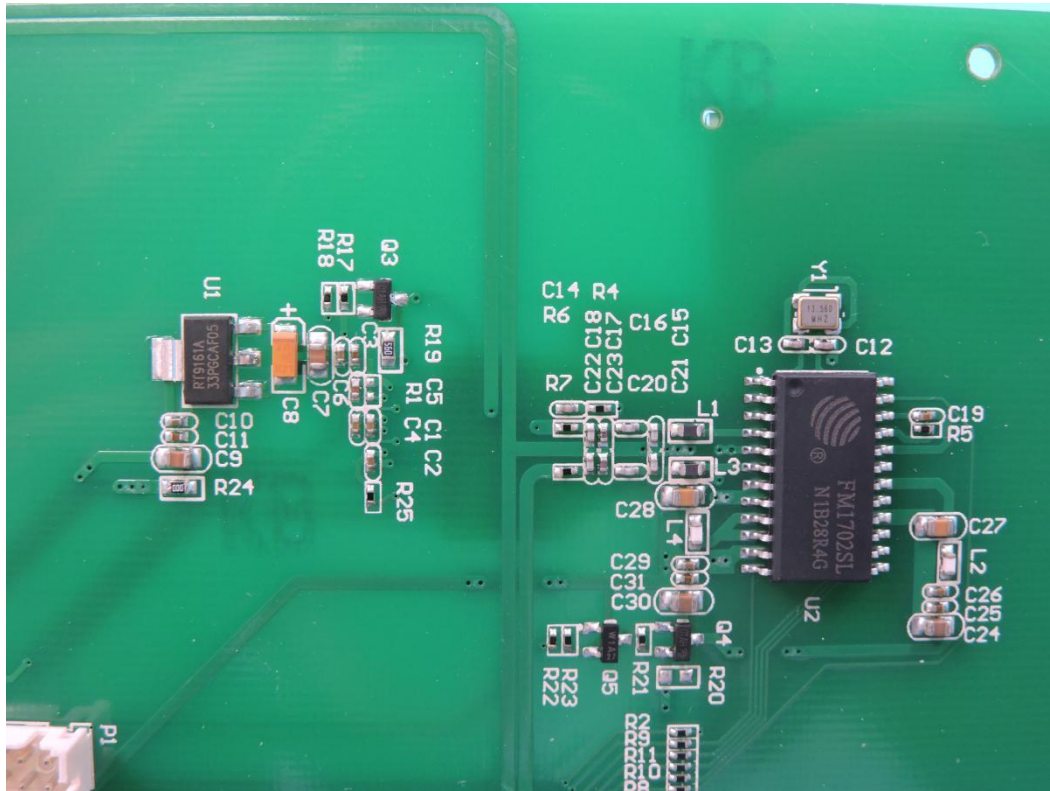

APPENDIX-PHOTOGRAPHS OF EUT CONSTRUCTIONAL DETAILS
FCC ID: 2AUFC-RP554
Model: ZL-RP554

Photo 1

Photo 2

Photo 3

Photo 4

Photo 5

Photo 6

Photo 7

Photo 8

Photo 9

Photo 10

Photo 11