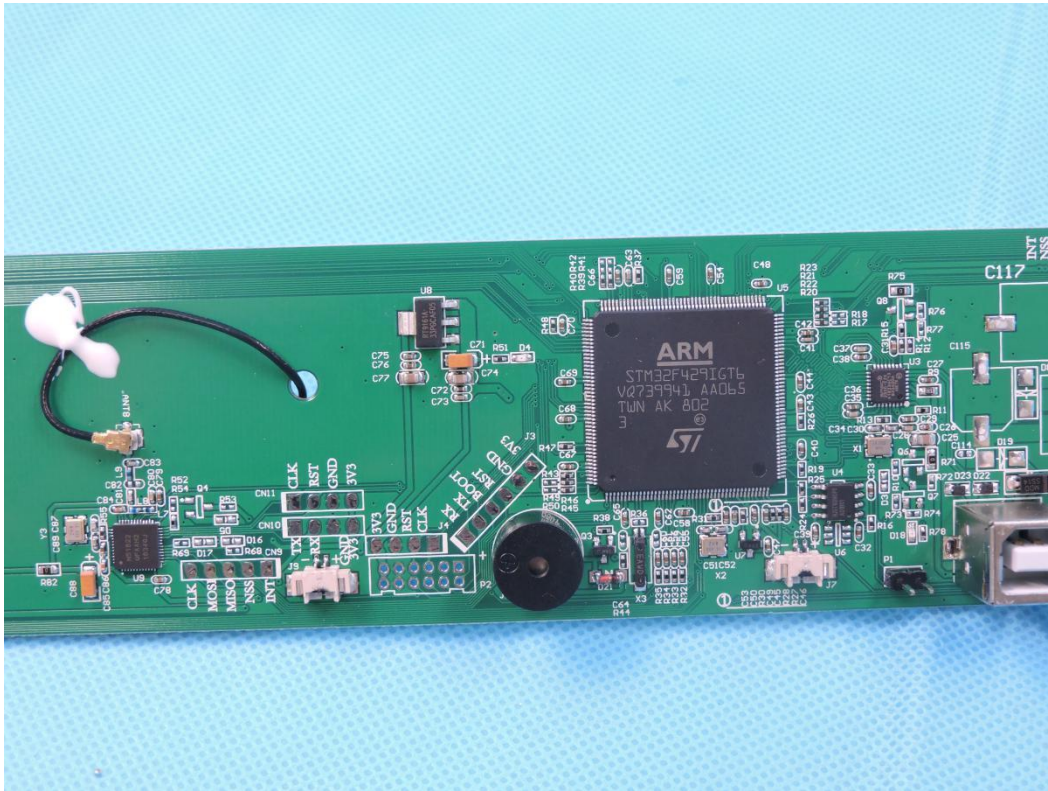

APPENDIX-PHOTOGRAPHS OF EUT CONSTRUCTIONAL DETAILS
FCC ID: 2AUFC-RP554
Model: ZL-RP554

Photo 1

Photo 2

Photo 3

Photo 4

Photo 5

Photo 6

Photo 7

Photo 8

Photo 9

Photo 10

Photo 11