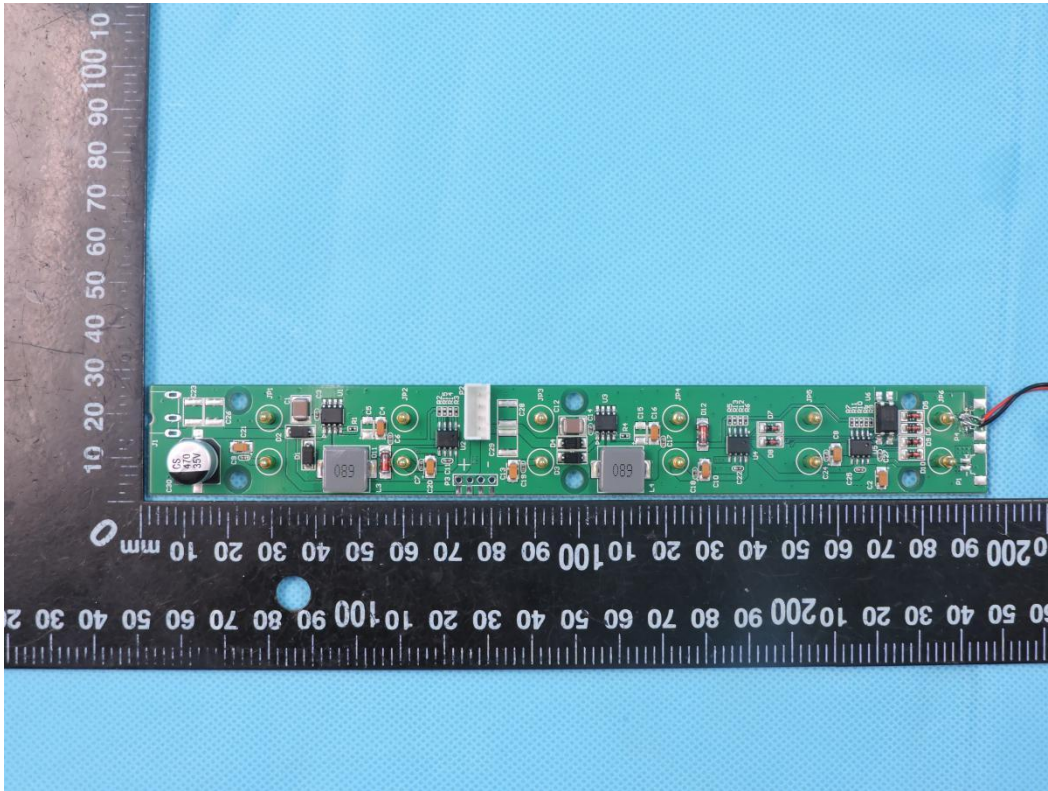

APPENDIX-PHOTOGRAPHS OF EUT CONSTRUCTIONAL DETAILS
FCC ID: 2AUFC-RP554
Model: ZL-RP554

Photo 1

Photo 2

Photo 3

Photo 4

Photo 5

Photo 6

Photo 7