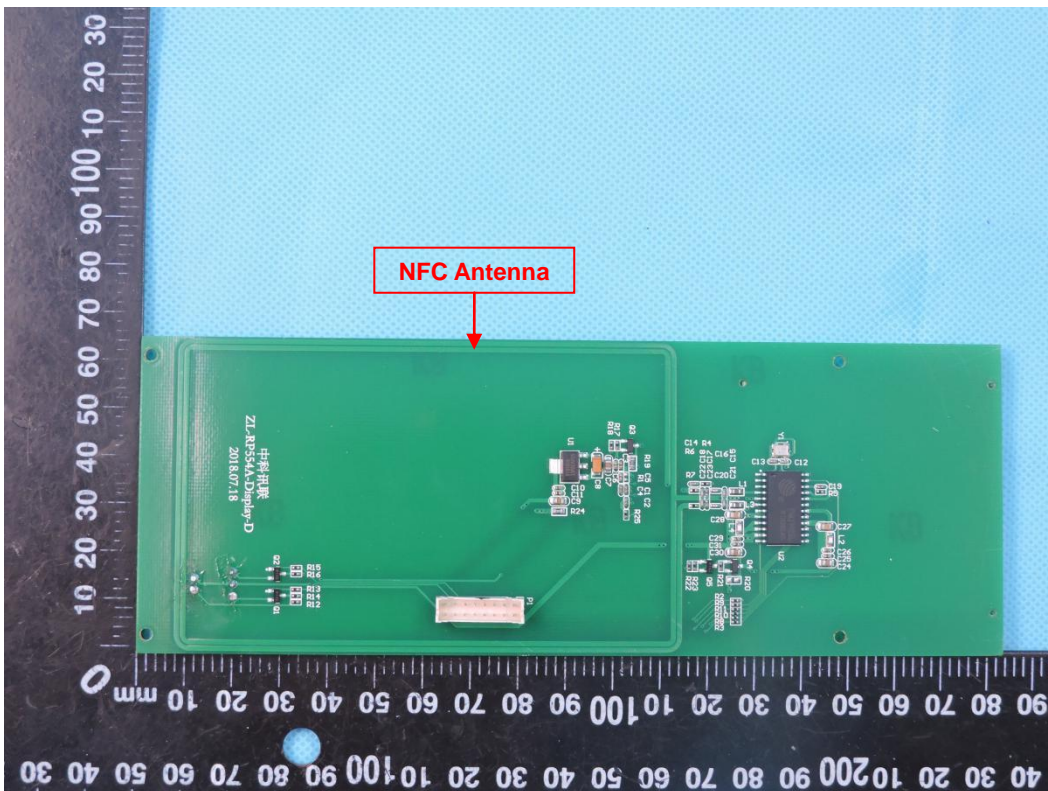

APPENDIX-PHOTOGRAPHS OF EUT CONSTRUCTIONAL DETAILS
FCC ID: 2AUFC-RP554
Model: ZL-RP554

Photo 1

Photo 2

Photo 3

Photo 4

Photo 5

Photo 6

Photo 7