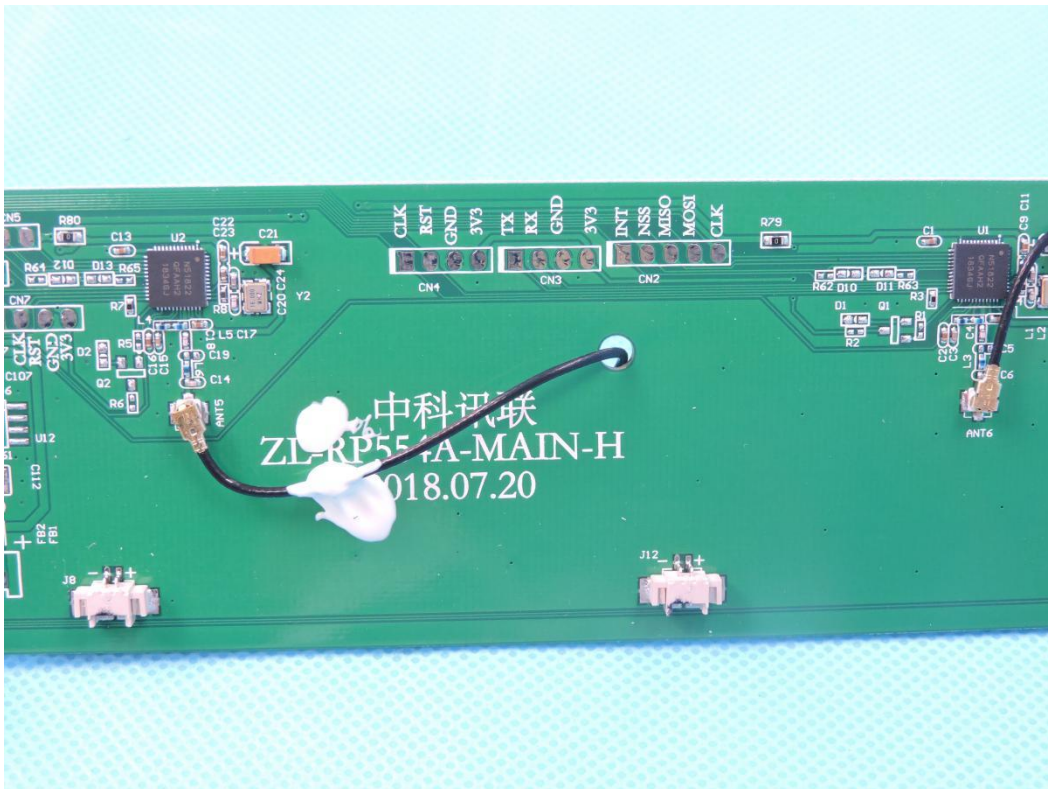

APPENDIX-PHOTOGRAPHS OF EUT CONSTRUCTIONAL DETAILS
FCC ID: 2AUFC-RP554
Model: ZL-RP554

Photo 1

Photo 2

Photo 3

Photo 4

Photo 5

Photo 6

Photo 7

Photo 8

Photo 9

Photo 10

Photo 11