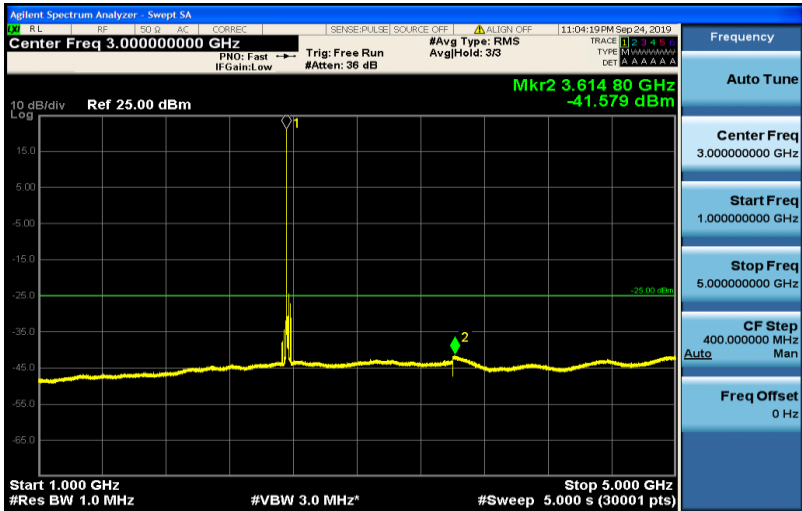

Band7-15MHz-16QAM-21375-1RB#0-Range2:1000~5000MHz