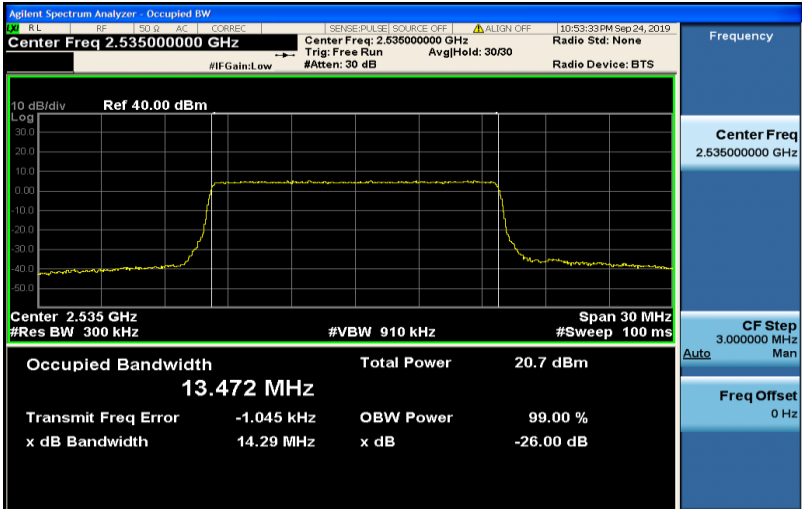

Band7-15MHz-16QAM-21100-75RB#0-13.472