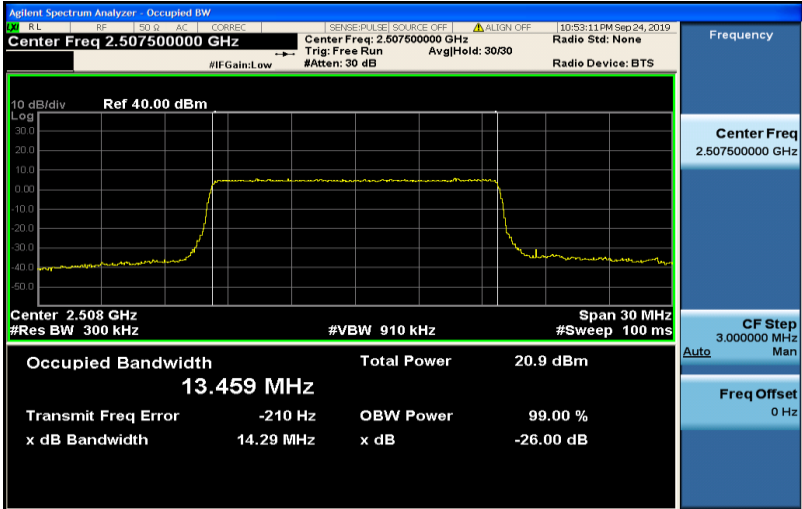

Band7-15MHz-16QAM-20825-75RB#0-13.459