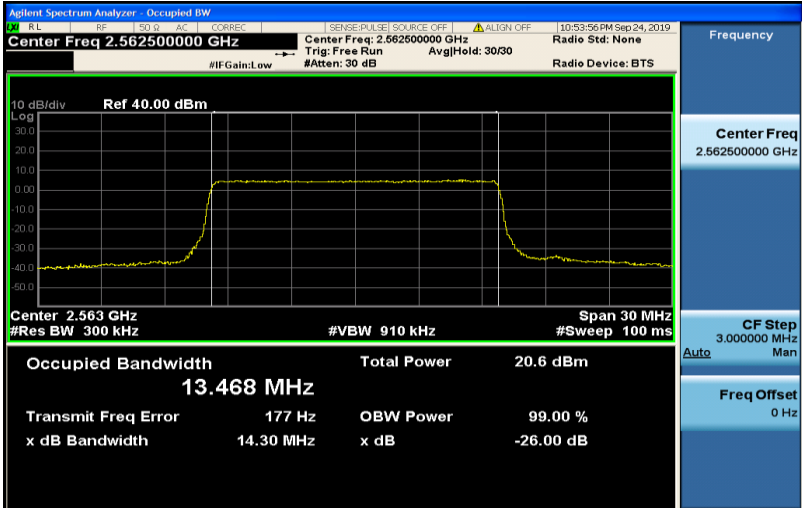

Band7-15MHz-16QAM-21375-75RB#0-13.468