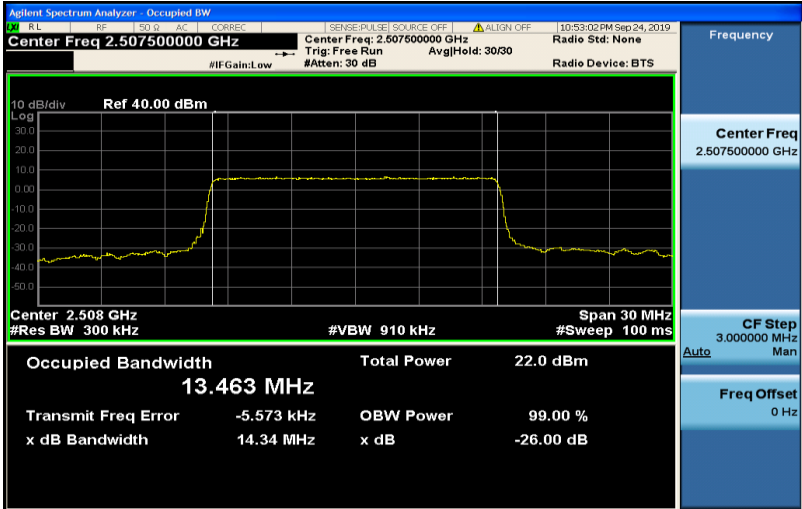

Band7-10MHz-16QAM-20800-50RB#0-8.9893

Band7-10MHz-16QAM-21100-50RB#0-8.9739

Band7-10MHz-16QAM-21400-50RB#0-8.9766

Band7-15MHz-QPSK-20825-75RB#0-13.463

Band7-15MHz-QPSK-21100-75RB#0-13.473

Band7-15MHz-QPSK-21375-75RB#0-13.477