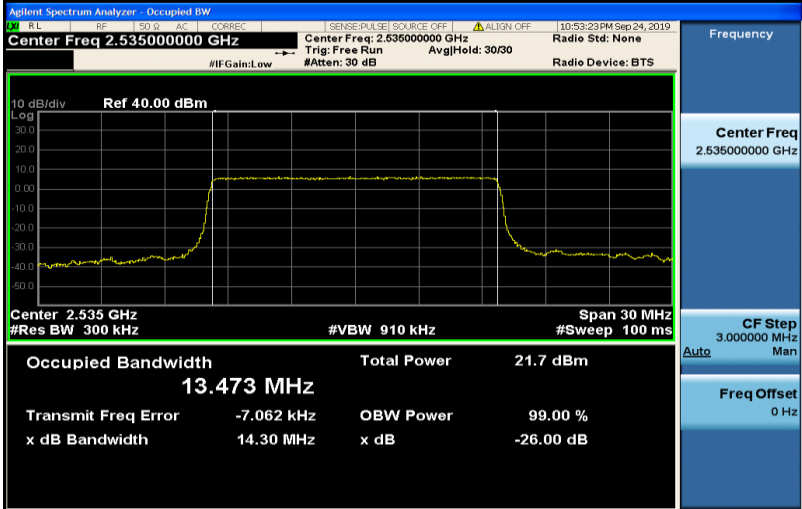

Band7-10MHz-16QAM-20800-50RB#0-8.9893

Band7-10MHz-16QAM-21100-50RB#0-8.9739

Band7-10MHz-16QAM-21400-50RB#0-8.9766

Band7-15MHz-QPSK-20825-75RB#0-13.463

Band7-15MHz-QPSK-21100-75RB#0-13.473

Band7-15MHz-QPSK-21375-75RB#0-13.477