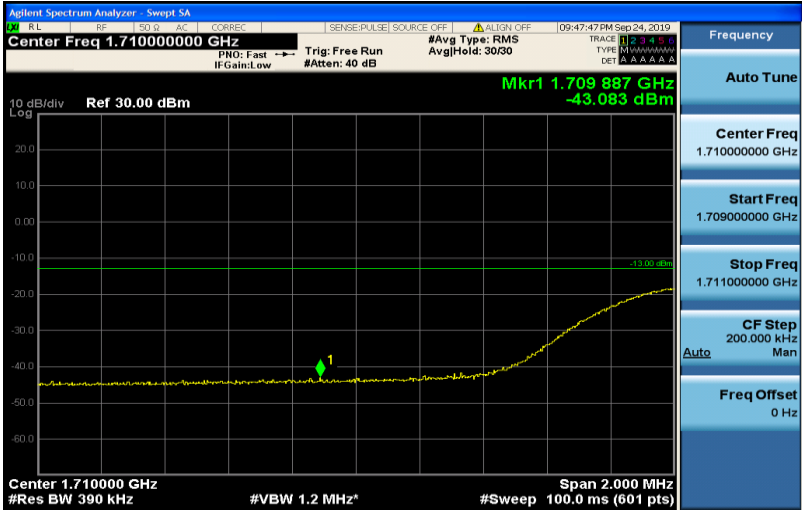

Band4-20MHz-16QAM-20050-1RB#99