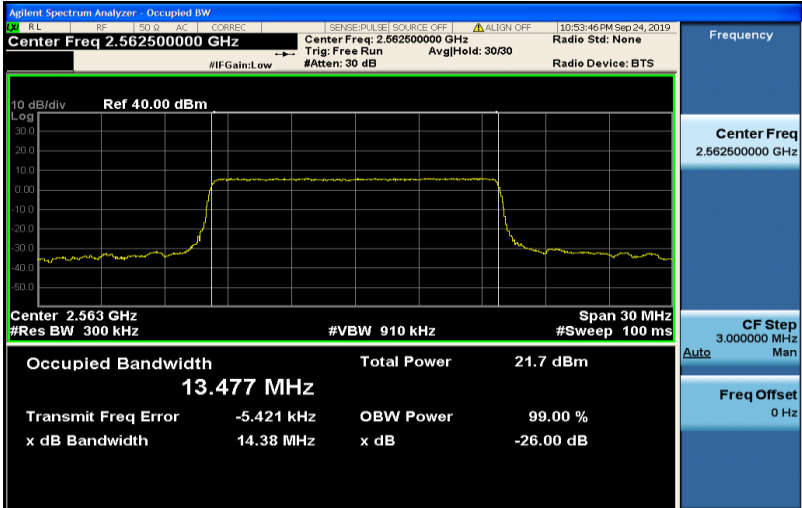

Band7-10MHz-16QAM-20800-50RB#0-8.9893

Band7-10MHz-16QAM-21100-50RB#0-8.9739

Band7-10MHz-16QAM-21400-50RB#0-8.9766

Band7-15MHz-QPSK-20825-75RB#0-13.463

Band7-15MHz-QPSK-21100-75RB#0-13.473

Band7-15MHz-QPSK-21375-75RB#0-13.477