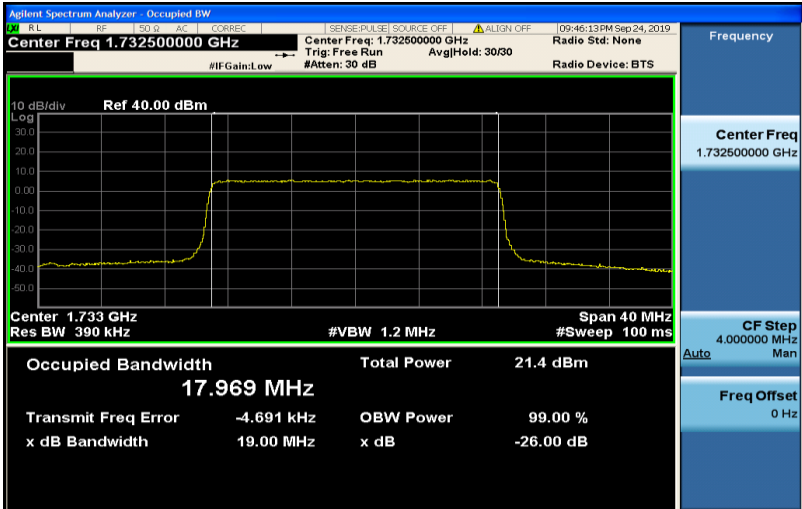

Band4-15MHz-16QAM-20025-75RB#0-13.468

Band4-15MHz-16QAM-20175-75RB#0-13.473

Band4-15MHz-16QAM-20325-75RB#0-13.473

Band4-20MHz-QPSK-20050-100RB#0-17.959

Band4-20MHz-QPSK-20175-100RB#0-17.969

Band4-20MHz-QPSK-20300-100RB#0-17.939