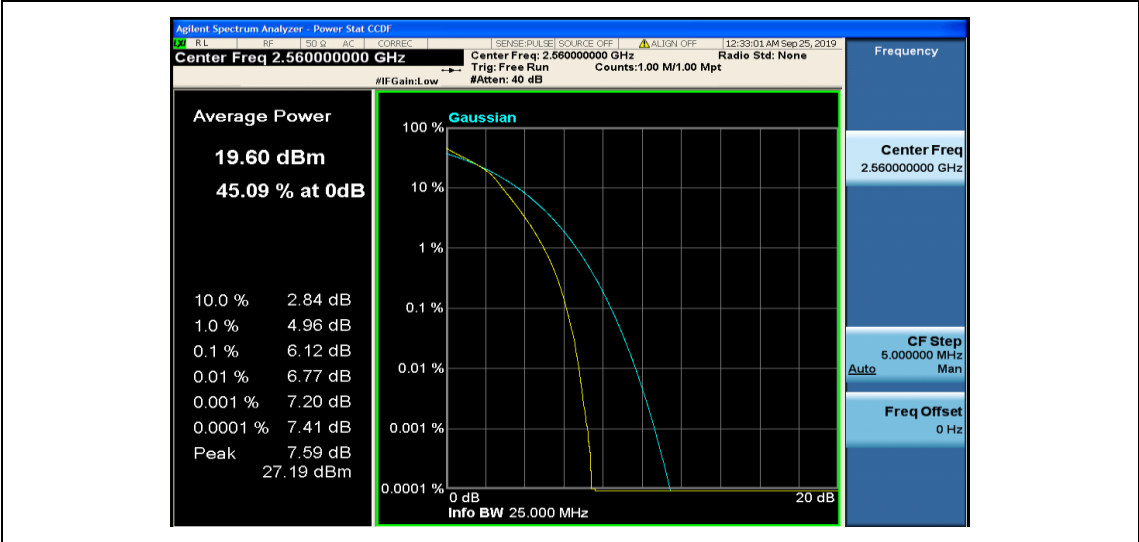

Band7-20MHz-16QAM-21100-1RB#0

Band7-20MHz-16QAM-21100-100RB#0

Band7-20MHz-16QAM-21350-1RB#0

Band7-20MHz-16QAM-21350-100RB#0

Appendix C: 26dB Bandwidth and Occupied Bandwidth

Test Result

Band	Bandwidth	Modulation	Channel	RB Configuration	Occupied Bandwidth (MHz)	26dB Bandwidth (MHz)	Verdict
Band4	1.4MHz	QPSK	19957	6RB#0	1.0904	1.255	PASS
Band4	1.4MHz	QPSK	20175	6RB#0	1.0876	1.242	PASS
Band4	1.4MHz	QPSK	20393	6RB#0	1.0912	1.263	PASS
Band4	1.4MHz	16QAM	19957	6RB#0	1.0903	1.264	PASS
Band4	1.4MHz	16QAM	20175	6RB#0	1.0897	1.269	PASS
Band4	1.4MHz	16QAM	20393	6RB#0	1.0893	1.262	PASS
Band4	3MHz	QPSK	19965	15RB#0	2.6958	2.869	PASS
Band4	3MHz	QPSK	20175	15RB#0	2.6944	2.863	PASS
Band4	3MHz	QPSK	20385	15RB#0	2.6917	2.860	PASS
Band4	3MHz	16QAM	19965	15RB#0	2.6878	2.865	PASS
Band4	3MHz	16QAM	20175	15RB#0	2.6934	2.840	PASS
Band4	3MHz	16QAM	20385	15RB#0	2.6890	2.865	PASS
Band4	5MHz	QPSK	19975	25RB#0	4.5013	4.983	PASS
Band4	5MHz	QPSK	20175	25RB#0	4.5016	4.962	PASS
Band4	5MHz	QPSK	20375	25RB#0	4.5029	4.959	PASS
Band4	5MHz	16QAM	19975	25RB#0	4.5034	4.996	PASS
Band4	5MHz	16QAM	20175	25RB#0	4.5087	4.931	PASS
Band4	5MHz	16QAM	20375	25RB#0	4.5044	4.974	PASS
Band4	10MHz	QPSK	20000	50RB#0	8.9937	9.578	PASS
Band4	10MHz	QPSK	20175	50RB#0	8.9862	9.614	PASS
Band4	10MHz	QPSK	20350	50RB#0	8.9821	9.571	PASS
Band4	10MHz	16QAM	20000	50RB#0	8.9873	9.620	PASS
Band4	10MHz	16QAM	20175	50RB#0	8.9816	9.564	PASS
Band4	10MHz	16QAM	20350	50RB#0	8.9817	9.613	PASS
Band4	15MHz	QPSK	20025	75RB#0	13.483	14.30	PASS
Band4	15MHz	QPSK	20175	75RB#0	13.468	14.31	PASS
Band4	15MHz	QPSK	20325	75RB#0	13.462	14.30	PASS
Band4	15MHz	16QAM	20025	75RB#0	13.468	14.29	PASS
Band4	15MHz	16QAM	20175	75RB#0	13.473	14.28	PASS
Band4	15MHz	16QAM	20325	75RB#0	13.473	14.31	PASS
Band4	20MHz	QPSK	20050	100RB#0	17.959	19.02	PASS
Band4	20MHz	QPSK	20175	100RB#0	17.969	19.00	PASS
Band4	20MHz	QPSK	20300	100RB#0	17.939	19.00	PASS