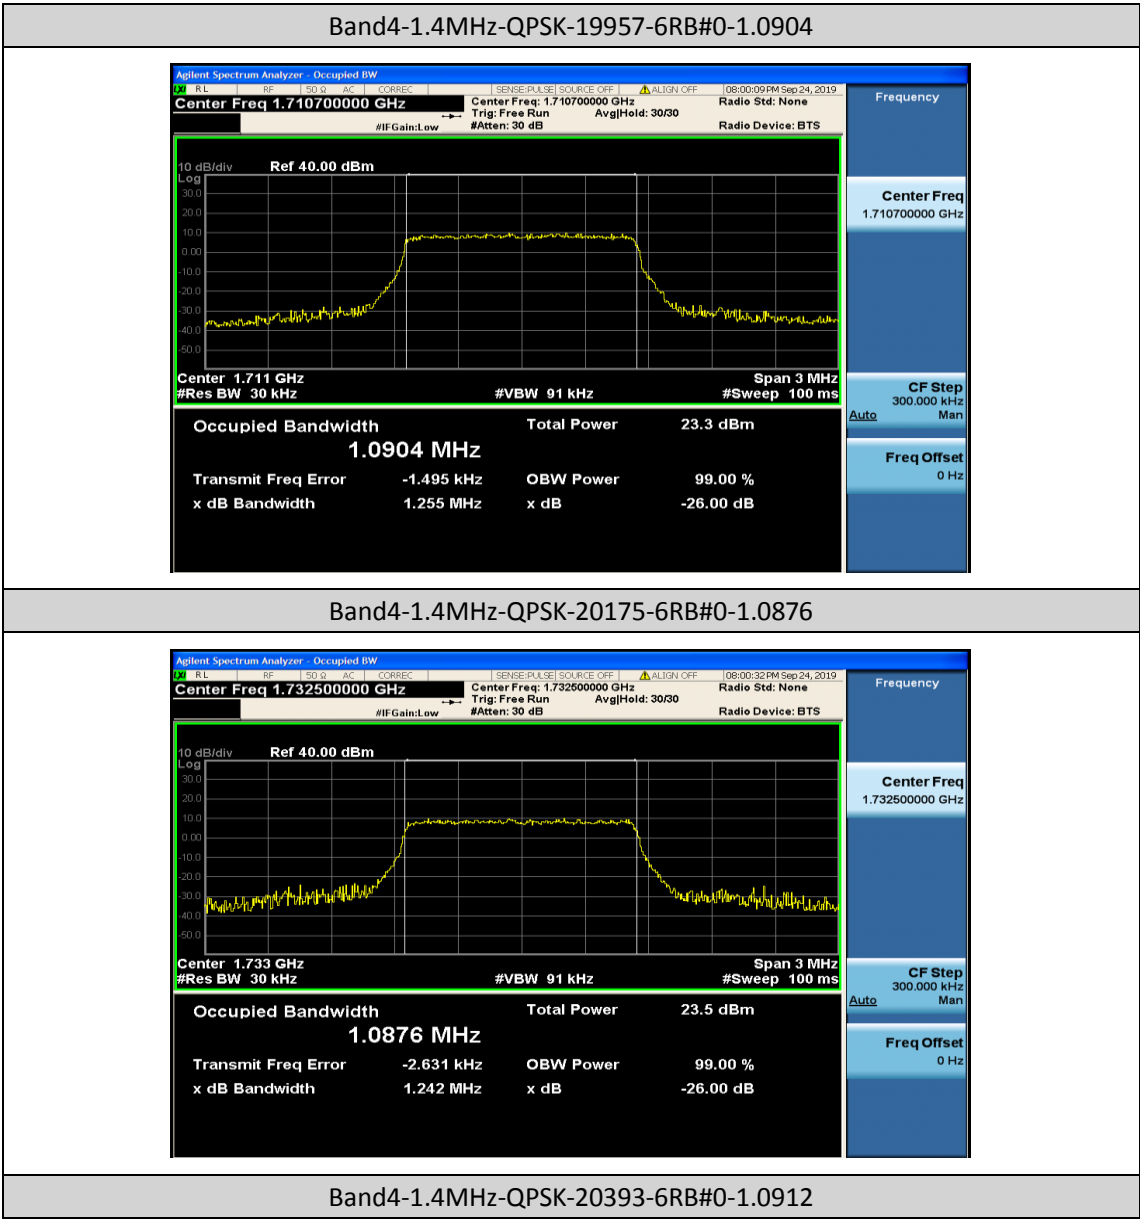

Test Graphs