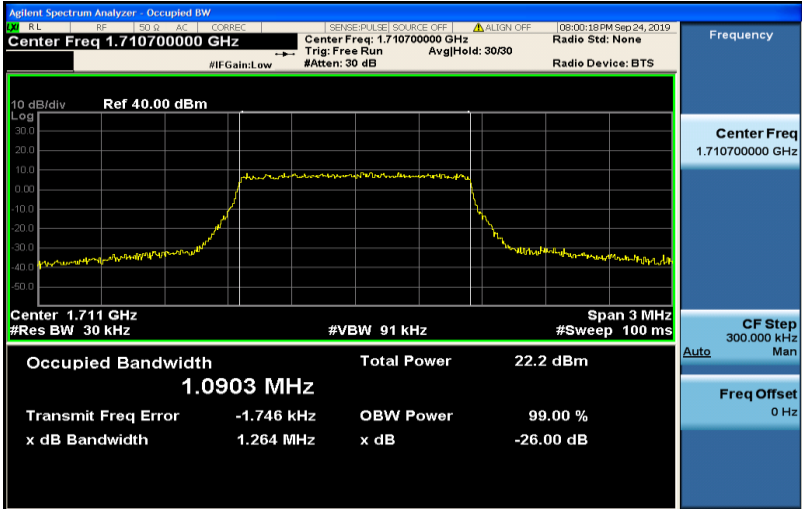

Band4-1.4MHz-16QAM-19957-6RB#0-1.0903