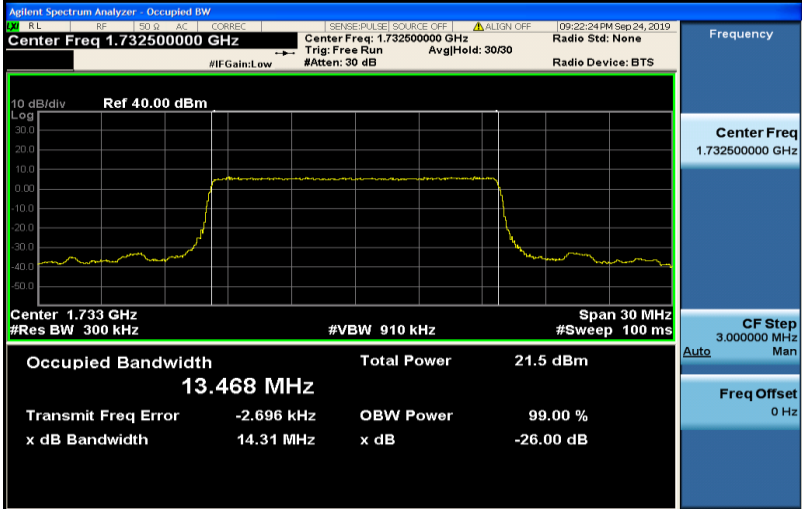

Band4-10MHz-16QAM-20000-50RB#0-8.9873

Band4-10MHz-16QAM-20175-50RB#0-8.9816

Band4-10MHz-16QAM-20350-50RB#0-8.9817

Band4-15MHz-QPSK-20025-75RB#0-13.483

Band4-15MHz-QPSK-20175-75RB#0-13.468

Band4-15MHz-QPSK-20325-75RB#0-13.462