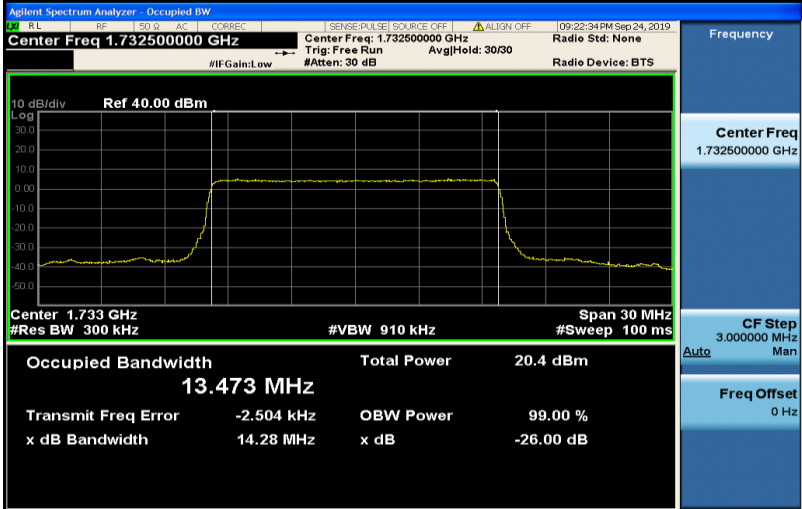

Band4-15MHz-16QAM-20175-75RB#0-13.473