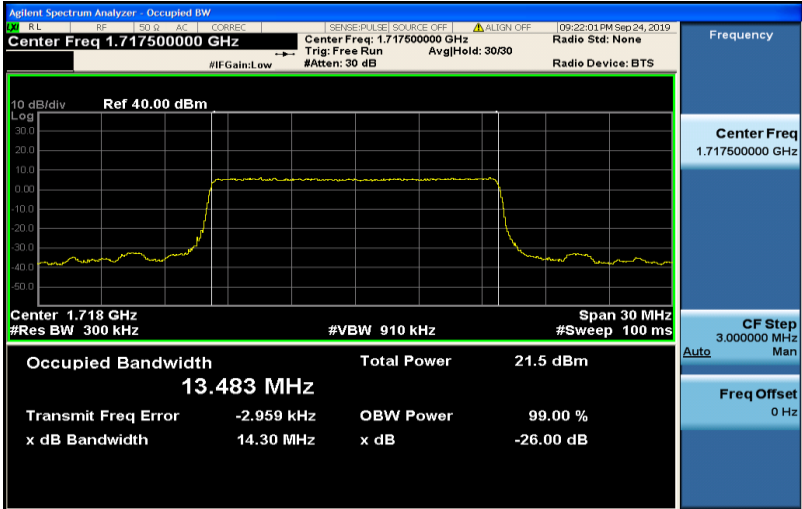

Band4-10MHz-16QAM-20000-50RB#0-8.9873

Band4-10MHz-16QAM-20175-50RB#0-8.9816

Band4-10MHz-16QAM-20350-50RB#0-8.9817

Band4-15MHz-QPSK-20025-75RB#0-13.483

Band4-15MHz-QPSK-20175-75RB#0-13.468

Band4-15MHz-QPSK-20325-75RB#0-13.462