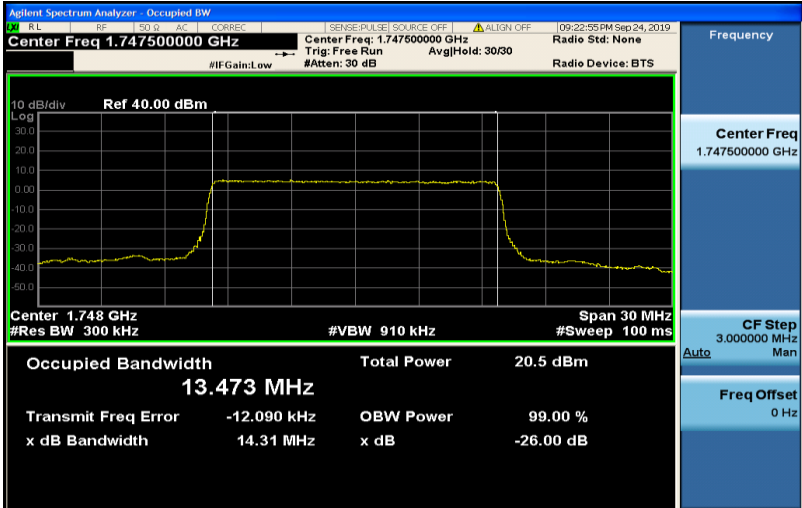

Band4-15MHz-16QAM-20325-75RB#0-13.473