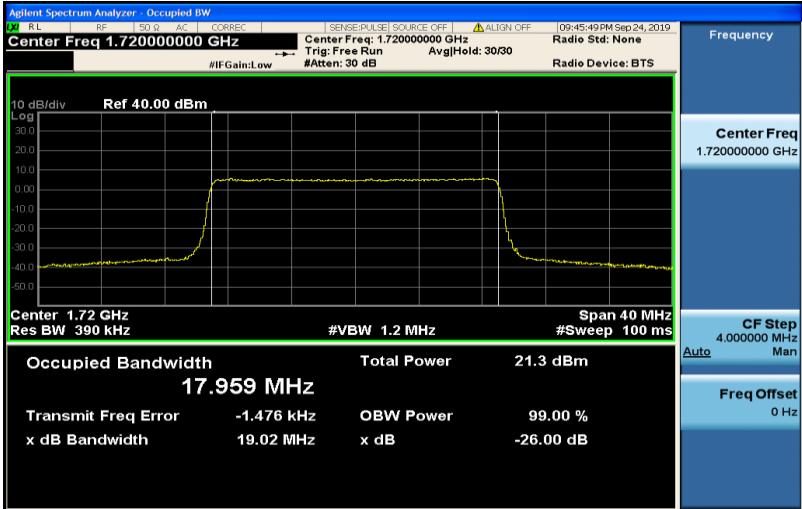

Band4-15MHz-16QAM-20025-75RB#0-13.468

Band4-15MHz-16QAM-20175-75RB#0-13.473

Band4-15MHz-16QAM-20325-75RB#0-13.473

Band4-20MHz-QPSK-20050-100RB#0-17.959

Band4-20MHz-QPSK-20175-100RB#0-17.969

Band4-20MHz-QPSK-20300-100RB#0-17.939