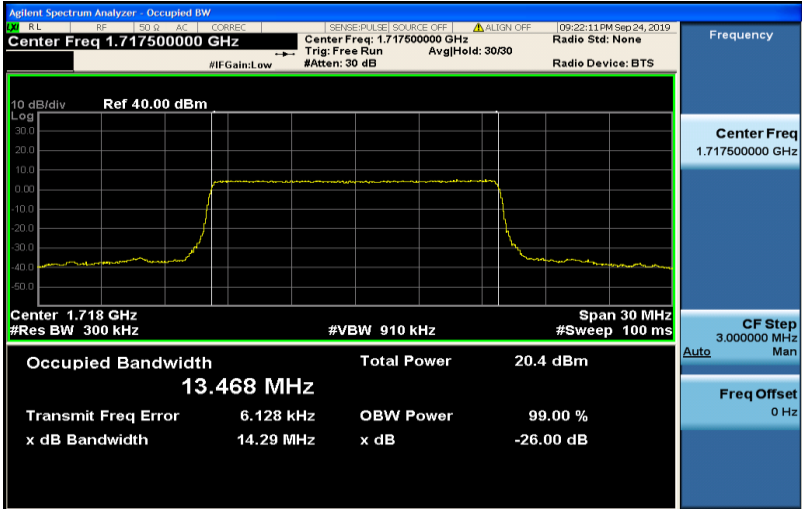

Band4-15MHz-16QAM-20025-75RB#0-13.468