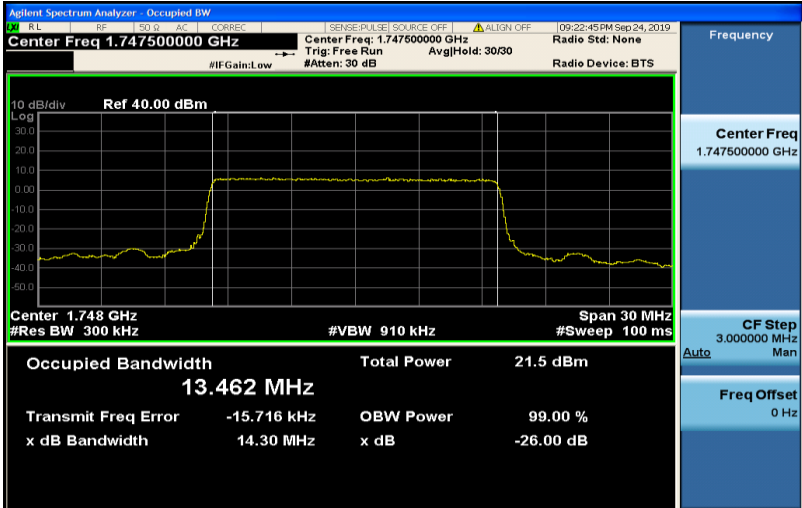

Band4-10MHz-16QAM-20000-50RB#0-8.9873

Band4-10MHz-16QAM-20175-50RB#0-8.9816

Band4-10MHz-16QAM-20350-50RB#0-8.9817

Band4-15MHz-QPSK-20025-75RB#0-13.483

Band4-15MHz-QPSK-20175-75RB#0-13.468

Band4-15MHz-QPSK-20325-75RB#0-13.462