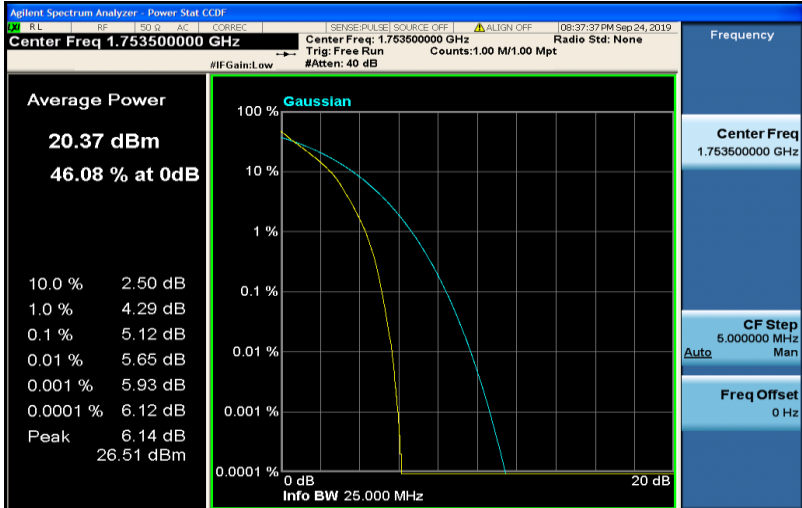

Band4-3MHz-QPSK-20385-15RB#0

Band4-3MHz-16QAM-19965-1RB#0