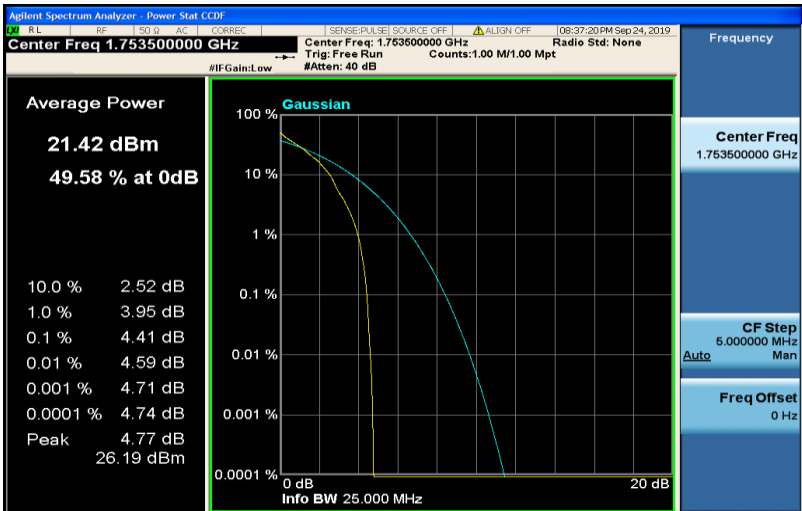

Band4-3MHz-QPSK-20385-1RB#0

Band4-3MHz-QPSK-20385-15RB#0