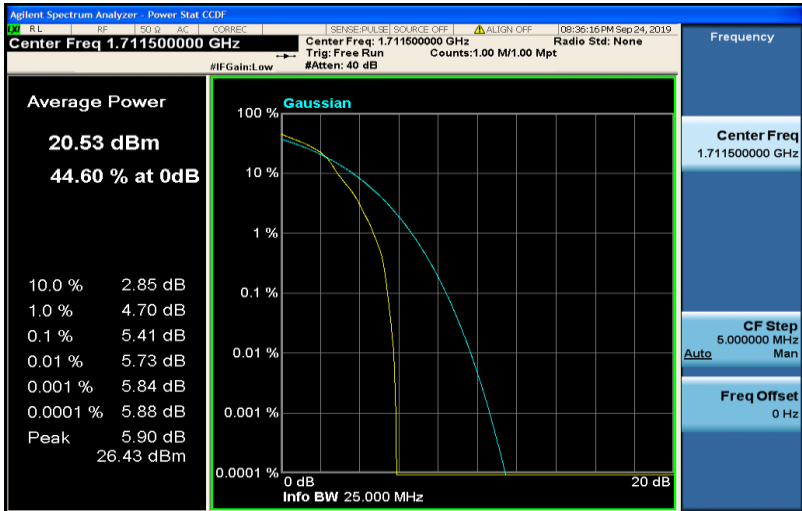

Band4-3MHz-16QAM-19965-1RB#0

Band4-3MHz-16QAM-19965-15RB#0