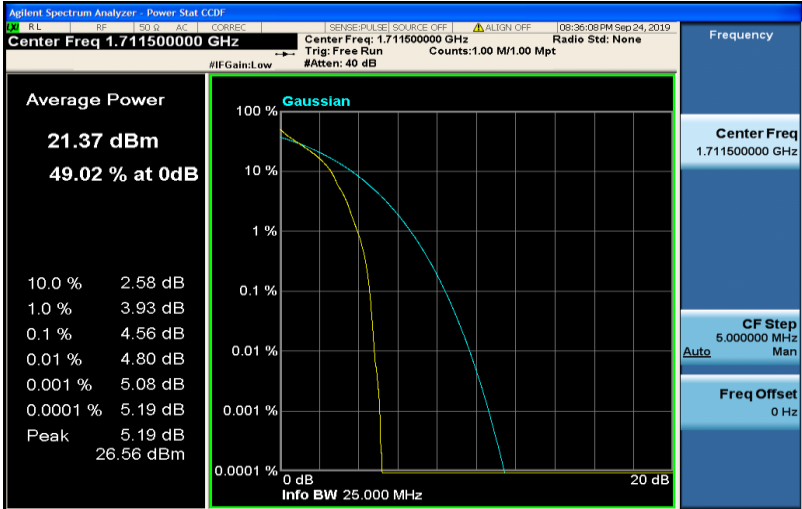

Band4-3MHz-QPSK-19965-1RB#0

Band4-3MHz-QPSK-19965-15RB#0