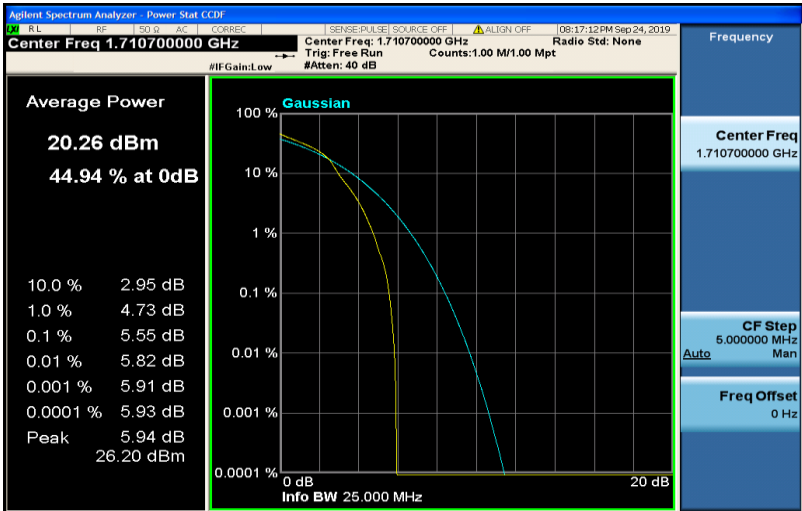

Test Graphs

Band4-1.4MHz-QPSK-20175-6RB#0

Band4-1.4MHz-QPSK-20393-1RB#0

Band4-1.4MHz-QPSK-20393-6RB#0

Band4-1.4MHz-16QAM-19957-1RB#0

Band4-1.4MHz-16QAM-19957-6RB#0

Band4-1.4MHz-16QAM-20175-1RB#0

Band4-1.4MHz-16QAM-20175-6RB#0