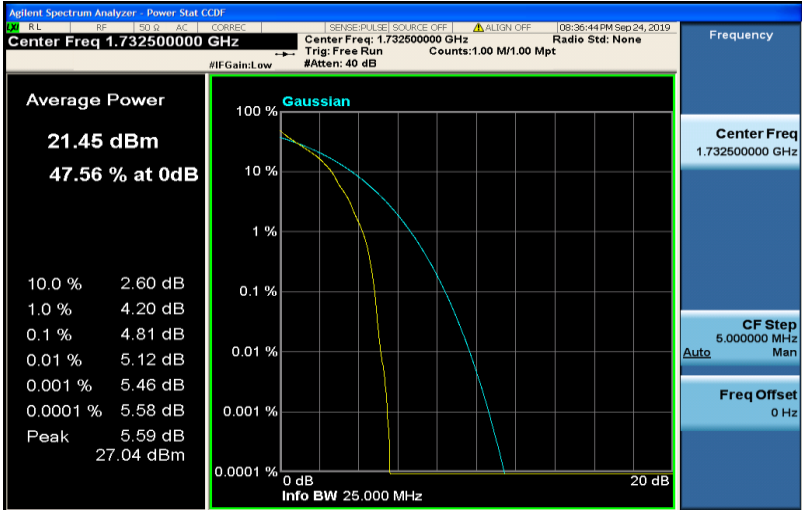

Band4-3MHz-QPSK-20175-1RB#0

Band4-3MHz-QPSK-20175-15RB#0