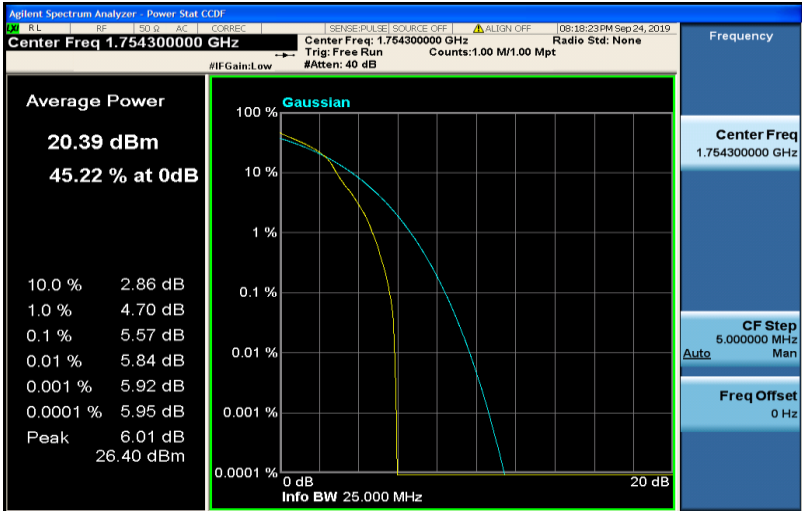

Band4-1.4MHz-16QAM-20393-1RB#0

Band4-1.4MHz-16QAM-20393-6RB#0