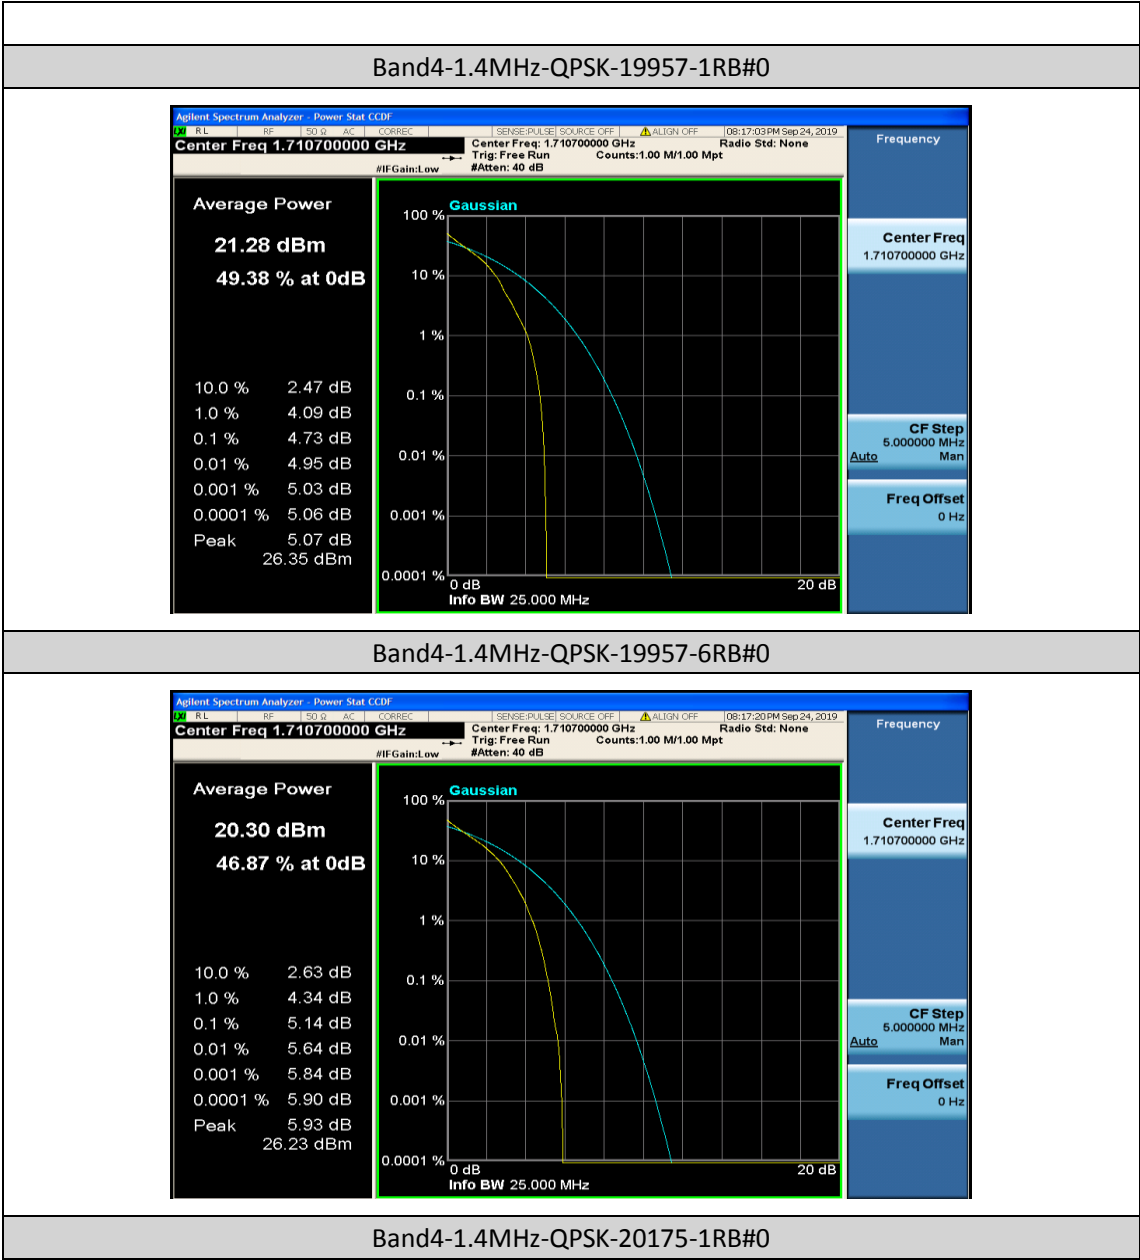

Test Graphs