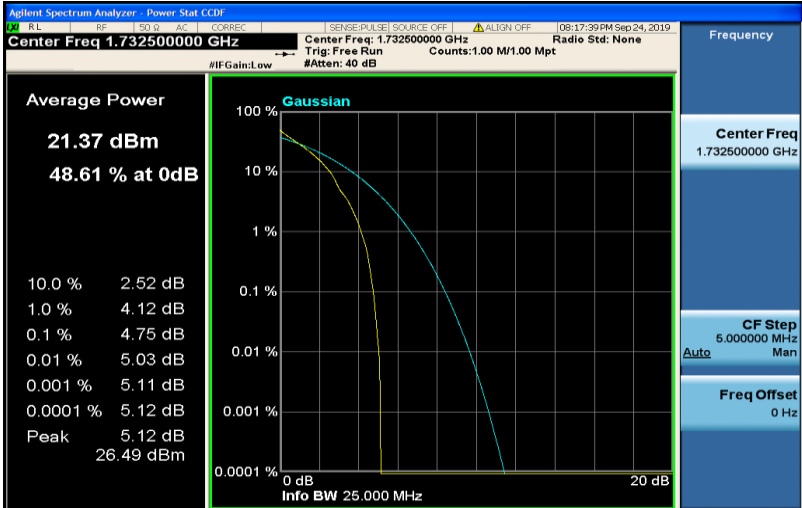

Band4-1.4MHz-QPSK-20175-6RB#0