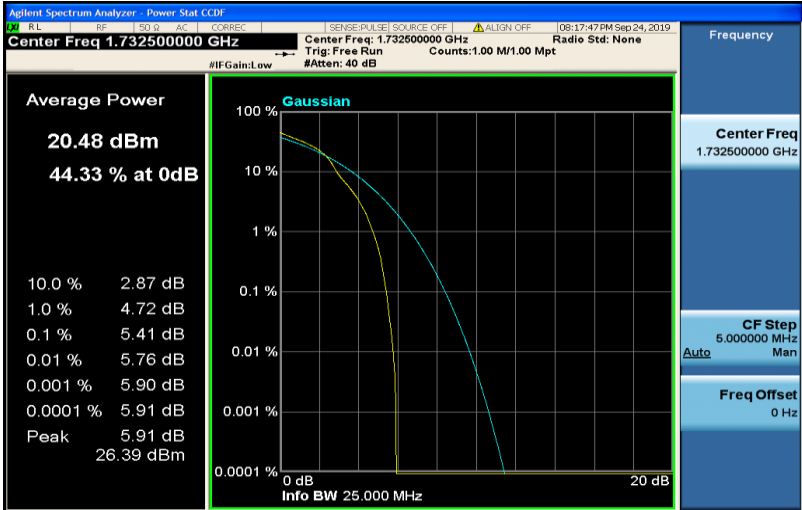

Test Graphs

Band4-1.4MHz-QPSK-20175-6RB#0

Band4-1.4MHz-QPSK-20393-1RB#0

Band4-1.4MHz-QPSK-20393-6RB#0

Band4-1.4MHz-16QAM-19957-1RB#0

Band4-1.4MHz-16QAM-19957-6RB#0

Band4-1.4MHz-16QAM-20175-1RB#0

Band4-1.4MHz-16QAM-20175-6RB#0