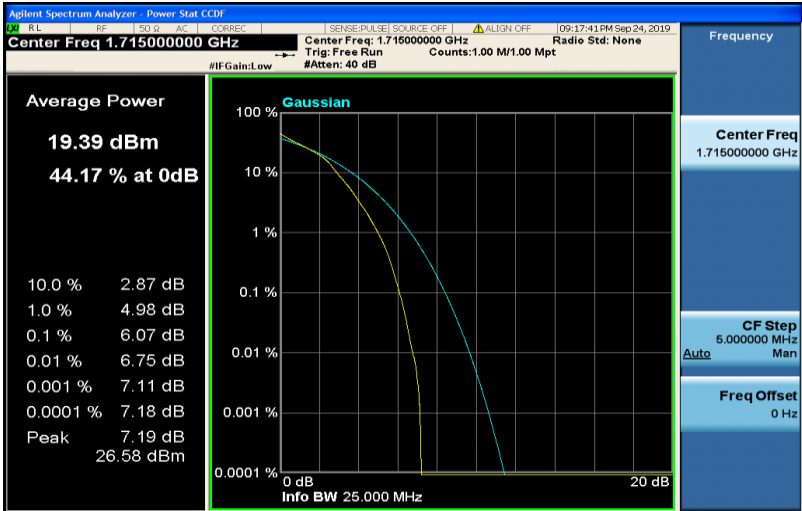

Band4-10MHz-16QAM-20000-50RB#0

Band4-10MHz-16QAM-20175-1RB#0