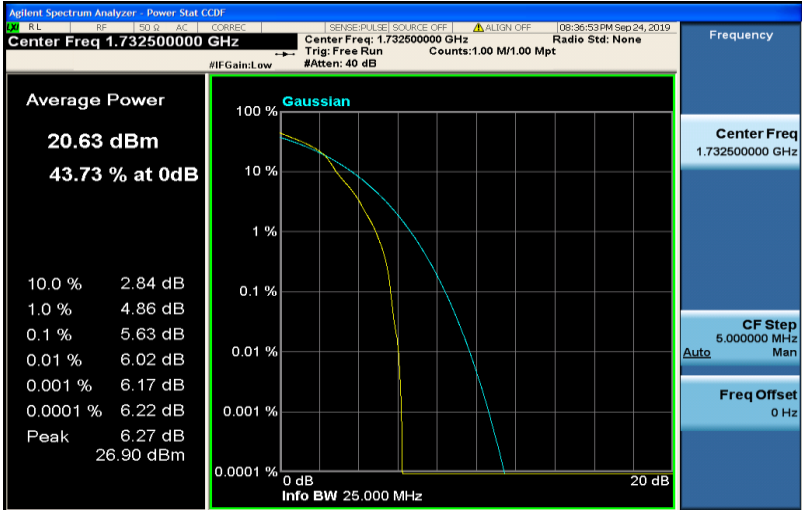

Band4-3MHz-16QAM-20175-1RB#0

Band4-3MHz-16QAM-20175-15RB#0