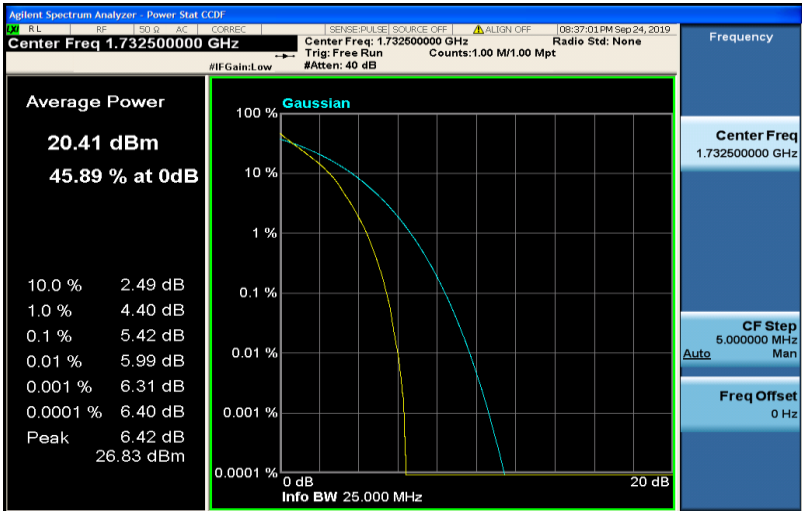

Band4-3MHz-QPSK-20175-15RB#0

Band4-3MHz-QPSK-20385-1RB#0