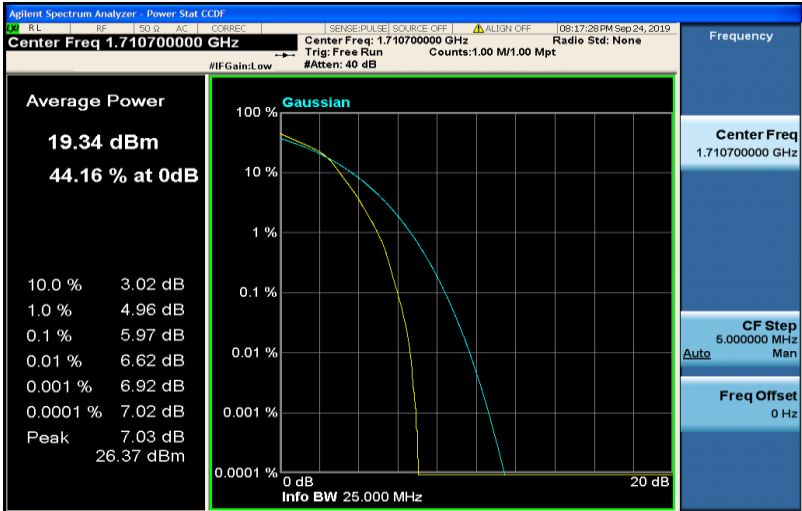

Test Graphs

Band4-1.4MHz-QPSK-20175-6RB#0

Band4-1.4MHz-QPSK-20393-1RB#0

Band4-1.4MHz-QPSK-20393-6RB#0

Band4-1.4MHz-16QAM-19957-1RB#0

Band4-1.4MHz-16QAM-19957-6RB#0

Band4-1.4MHz-16QAM-20175-1RB#0

Band4-1.4MHz-16QAM-20175-6RB#0