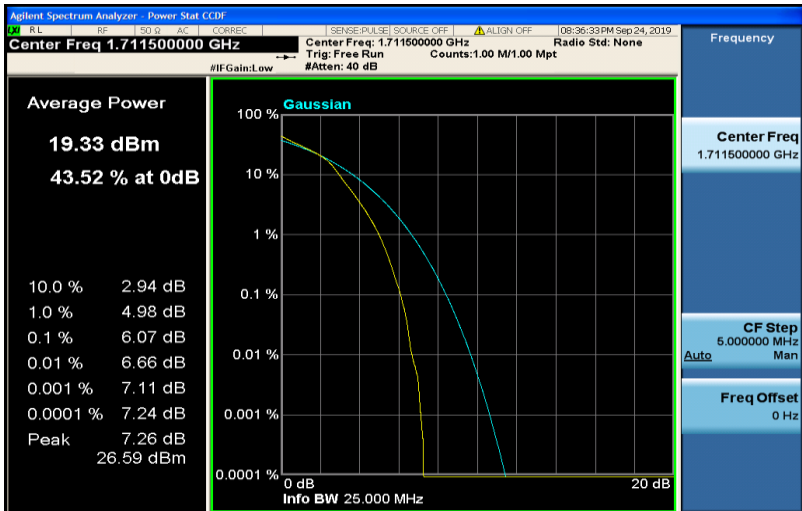

Band4-3MHz-16QAM-19965-15RB#0

Band4-3MHz-16QAM-20175-1RB#0