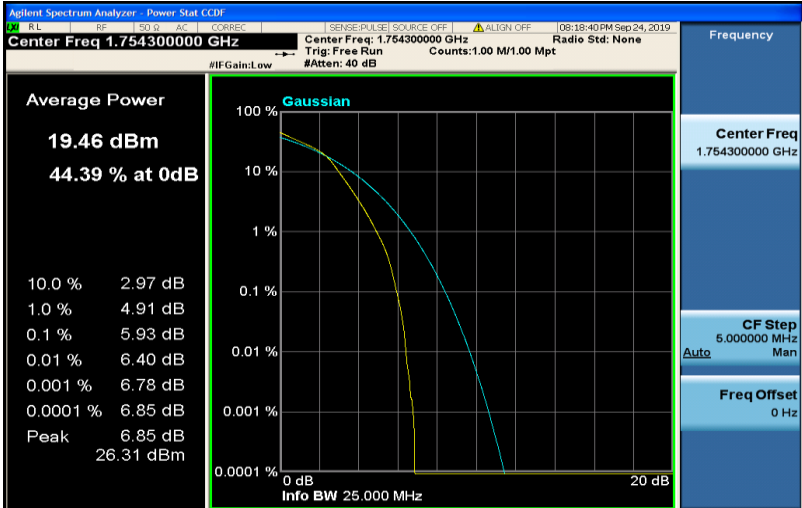

Band4-1.4MHz-16QAM-20393-6RB#0

Band4-3MHz-QPSK-19965-1RB#0