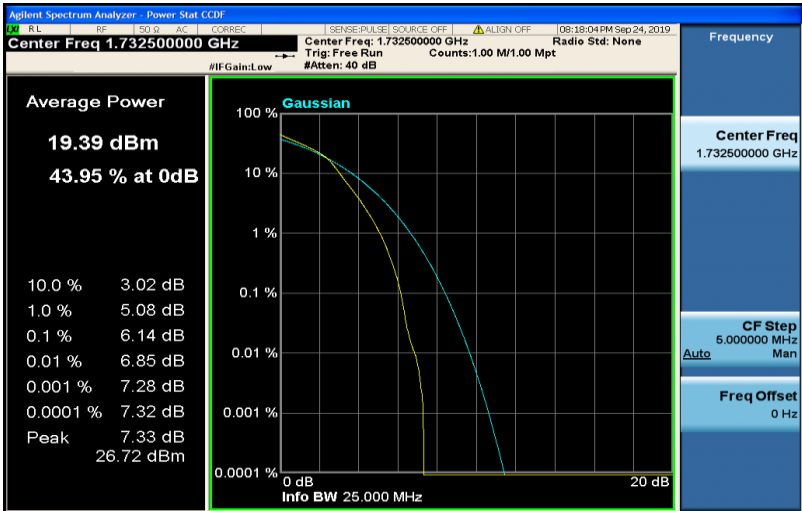

Test Graphs

Band4-1.4MHz-QPSK-20175-6RB#0

Band4-1.4MHz-QPSK-20393-1RB#0

Band4-1.4MHz-QPSK-20393-6RB#0

Band4-1.4MHz-16QAM-19957-1RB#0

Band4-1.4MHz-16QAM-19957-6RB#0

Band4-1.4MHz-16QAM-20175-1RB#0

Band4-1.4MHz-16QAM-20175-6RB#0