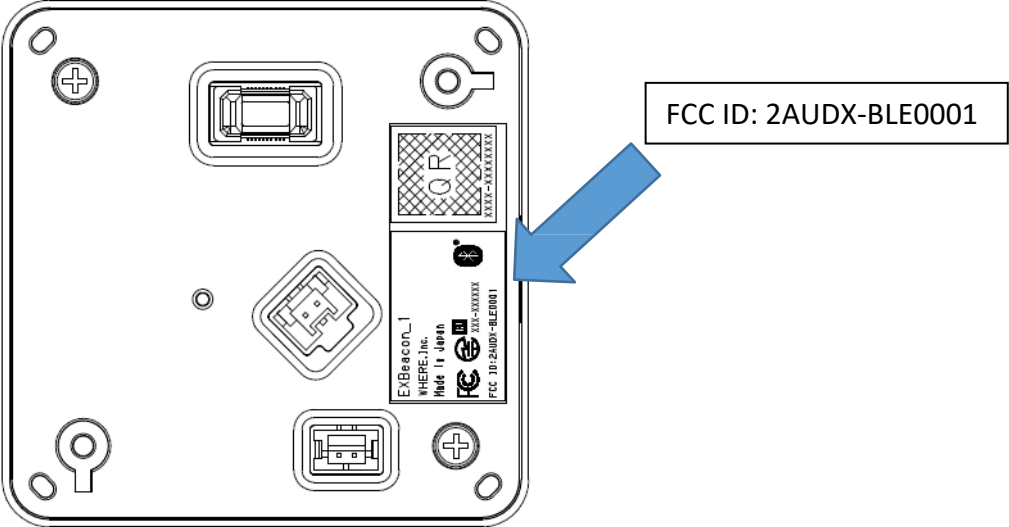

ID Label location

FCC ID: 2AUDX-BLE0001

Back Side