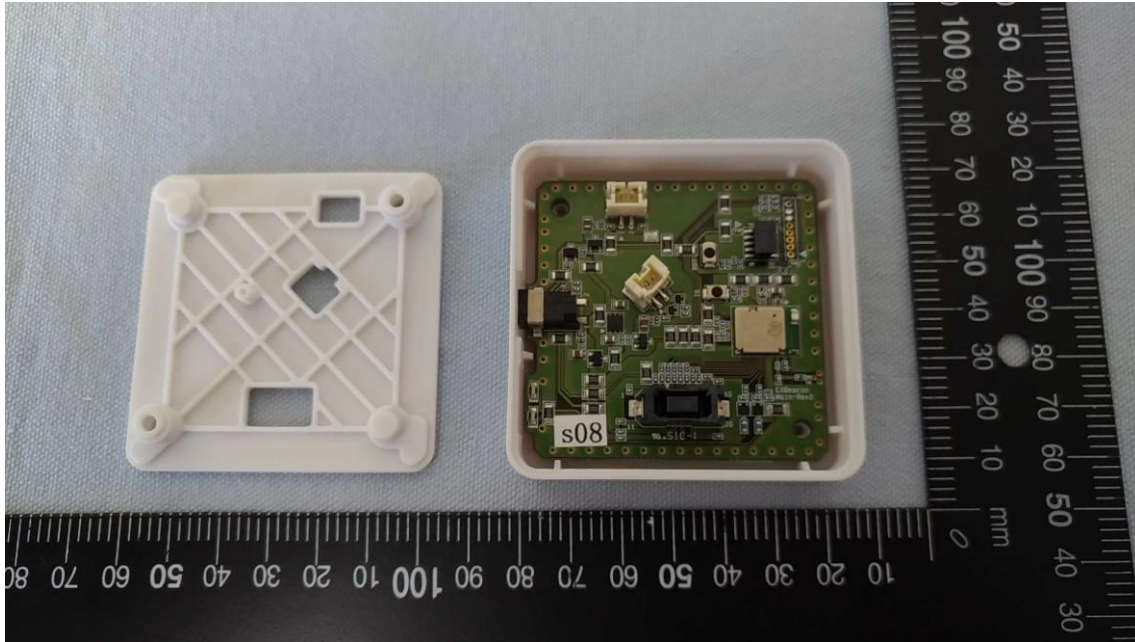

EUT Internal Photos

Figure 5
Internal View (Removed Cover)

Figure 6
Internal View (Removed Main Board)

Figure 7
Internal View (Main Board, Front View)

Figure 8
Internal View (Main Board, Back View)

Figure 9
Internal View (BLE Module)

Figure 10
Internal View (BLE Module without shield)
*integral antenna(blue-marked) was not used.