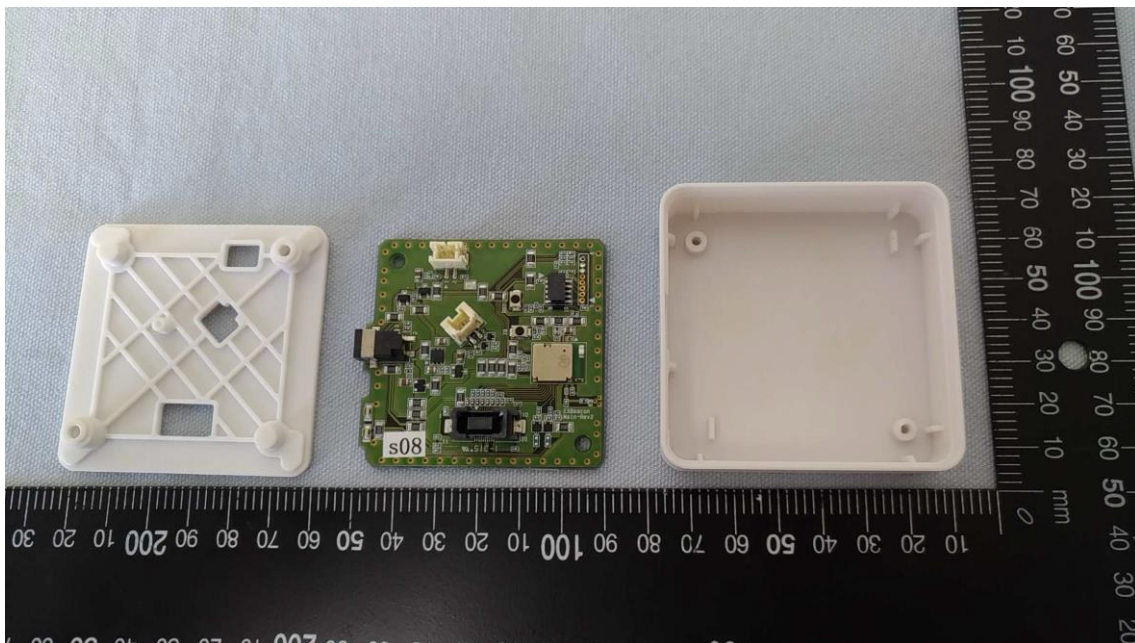

EUT Internal Photos

Figure 5
Internal View (Removed Cover)

Figure 6
Internal View (Removed Main Board)

Figure 7
Internal View (Main Board, Front View)

Figure 8
Internal View (Main Board, Back View)

Figure 9
Internal View (BLE Module)

Figure 10
Internal View (BLE Module without shield)
*integral antenna(blue-marked) was not used.