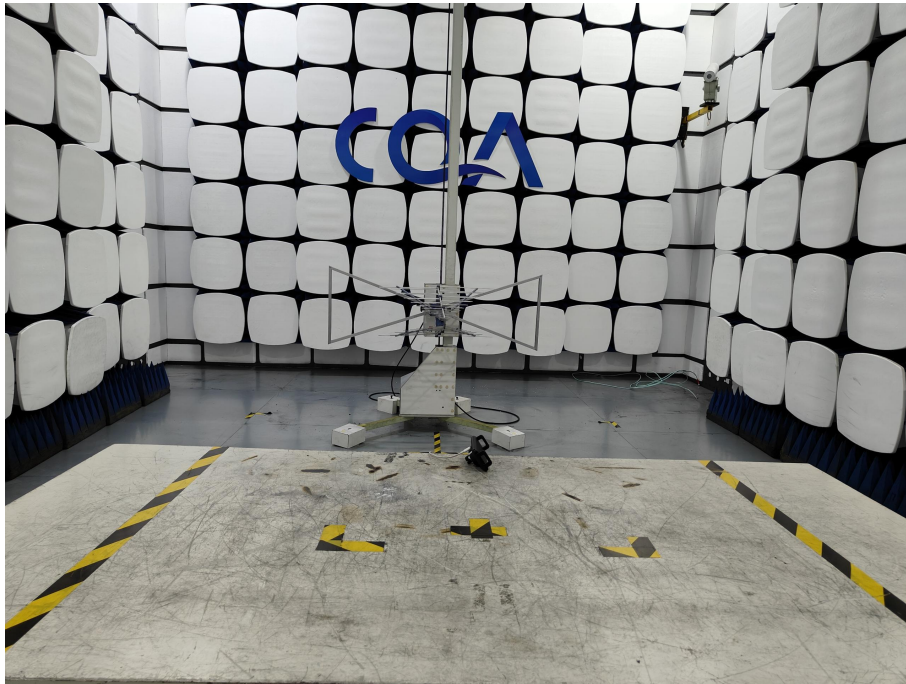

Test Photos

Radiated emission Test Setup (30MHz~1GHz)

Conducted emission Test Setup