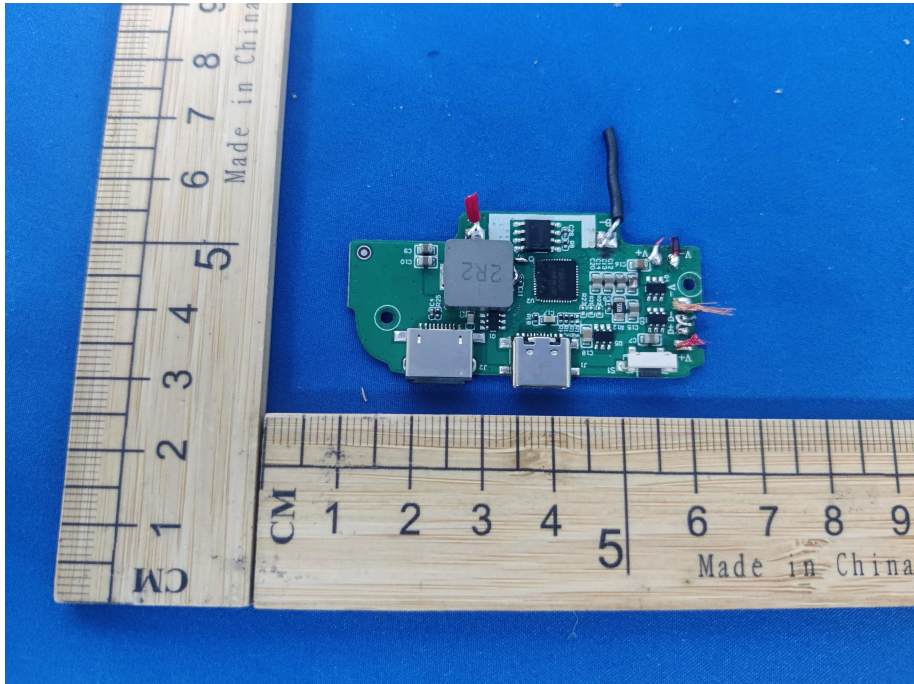

Internal Photos

JXY 955565 5000MAH

+3.85V 19.25Wh 23 04