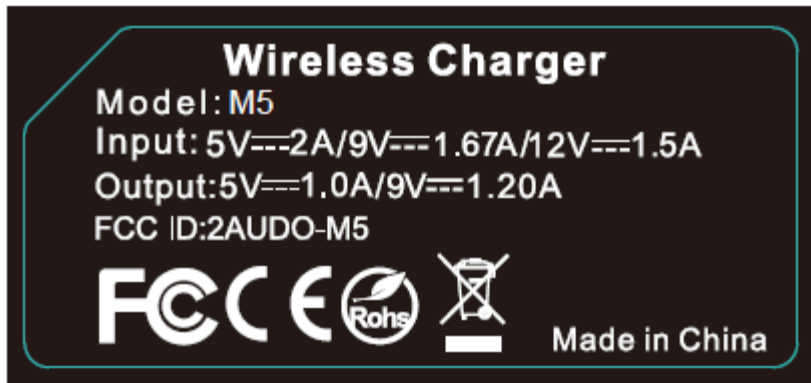

FCC ID LABEL:

Ca. 8mm x 10mm

Label Location