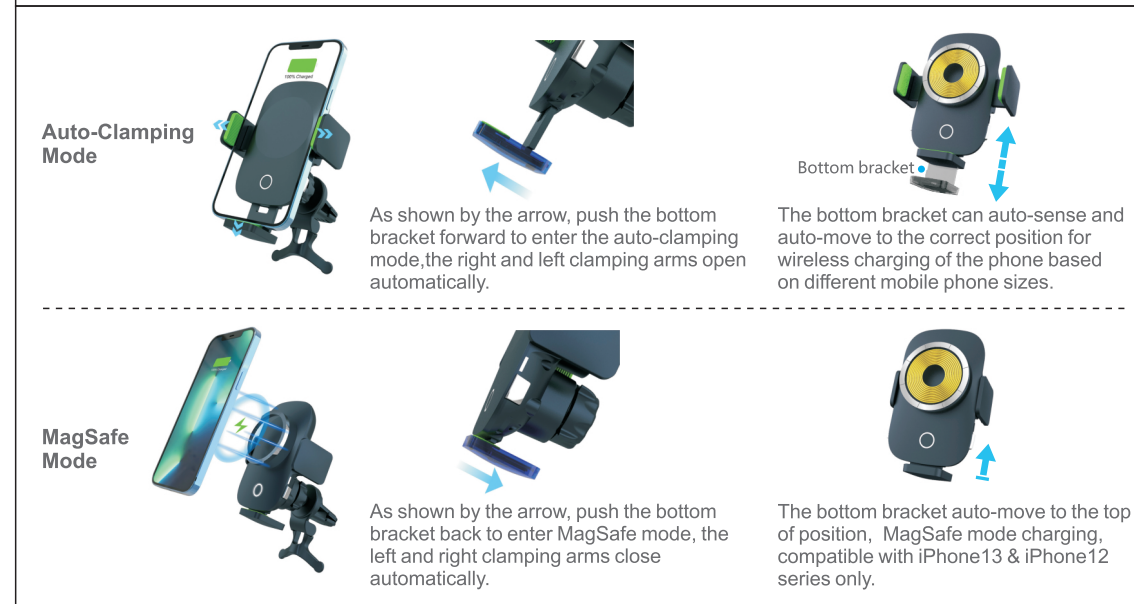

2

Thank you for purchasing and using this product !

Please read this operation instruction carefully and keep it properly before using this product .

Product Specification

Fast Wireless Car Charger
Input:5V ↔ 2A / 9V ↔ 2A
Output:5W / 7.5W / 10W
Charging Efficiency:70%
Working frequency:110.5K-205K

⚠️ The LED light turns red during wireless charging to indicate a charging failure.

The following situation can cause failures, like charging slowly, stop charging, over-temperature for charging position.

1. The adapter is not run up to standard.
2. The charging cable is not up to standard.
3. The phone case is too thick (within 3mm thickness phone case recommended).
4. There is metal on the back of cell phone or phone case.
5. Smartphone does not support wireless charging function.

⚠️ Attention

1. Please keep the charger away from water or other liquid.
2. If you need to clean the charger, please make sure it is not connected to power supply.
3. Using Environment temperature remains -20~45°C.

3