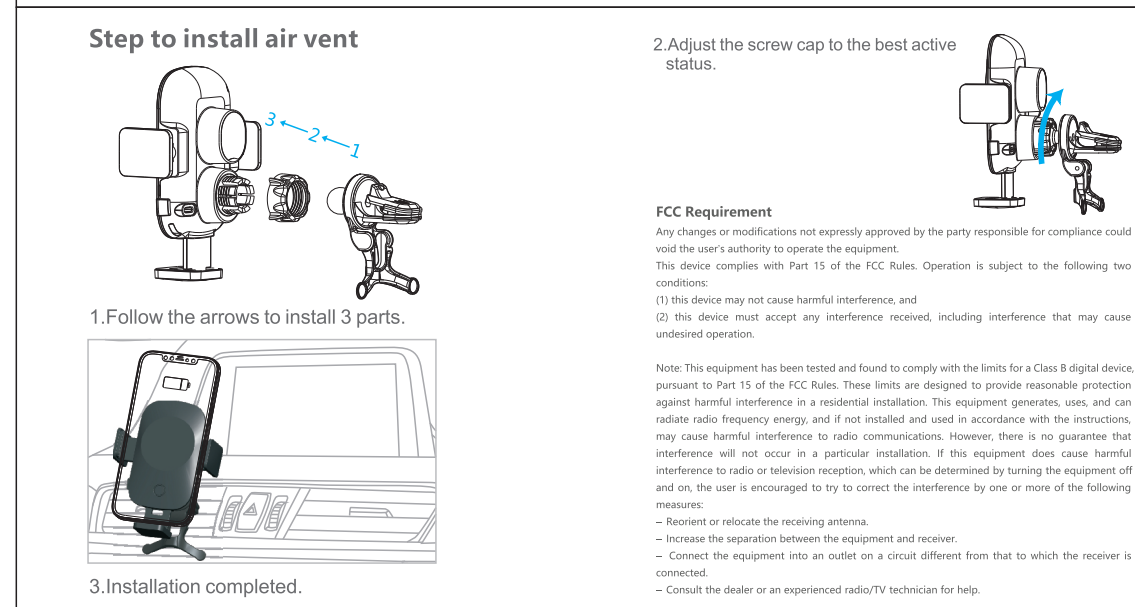

型号 : C32
尺寸 : 150×80mm
材质 : 单粉 , 亮面

1

2

Thank you for purchasing and using this product !

Please read this operation instruction carefully and keep it properly before using this product .

Product Specification

Fast Wireless Car Charger
Input:5V ↔ 2A / 9V ↔ 2A
Output:5W / 7.5W / 10W
Charging Efficiency:70%
Working frequency:110.5K-205K

⚠️ The LED light turns red during wireless charging to indicate a charging failure.

The following situation can cause failures, like charging slowly, stop charging, over-temperature for charging position.

1. The adapter is not run up to standard.
2. The charging cable is not up to standard.
3. The phone case is too thick (within 3mm thickness phone case recommended).
4. There is metal on the back of cell phone or phone case.
5. Smartphone does not support wireless charging function.

⚠️ Attention

1. Please keep the charger away from water or other liquid.
2. If you need to clean the charger, please make sure it is not connected to power supply.
3. Using Environment temperature remains -20~45°C.

3

4

5

6