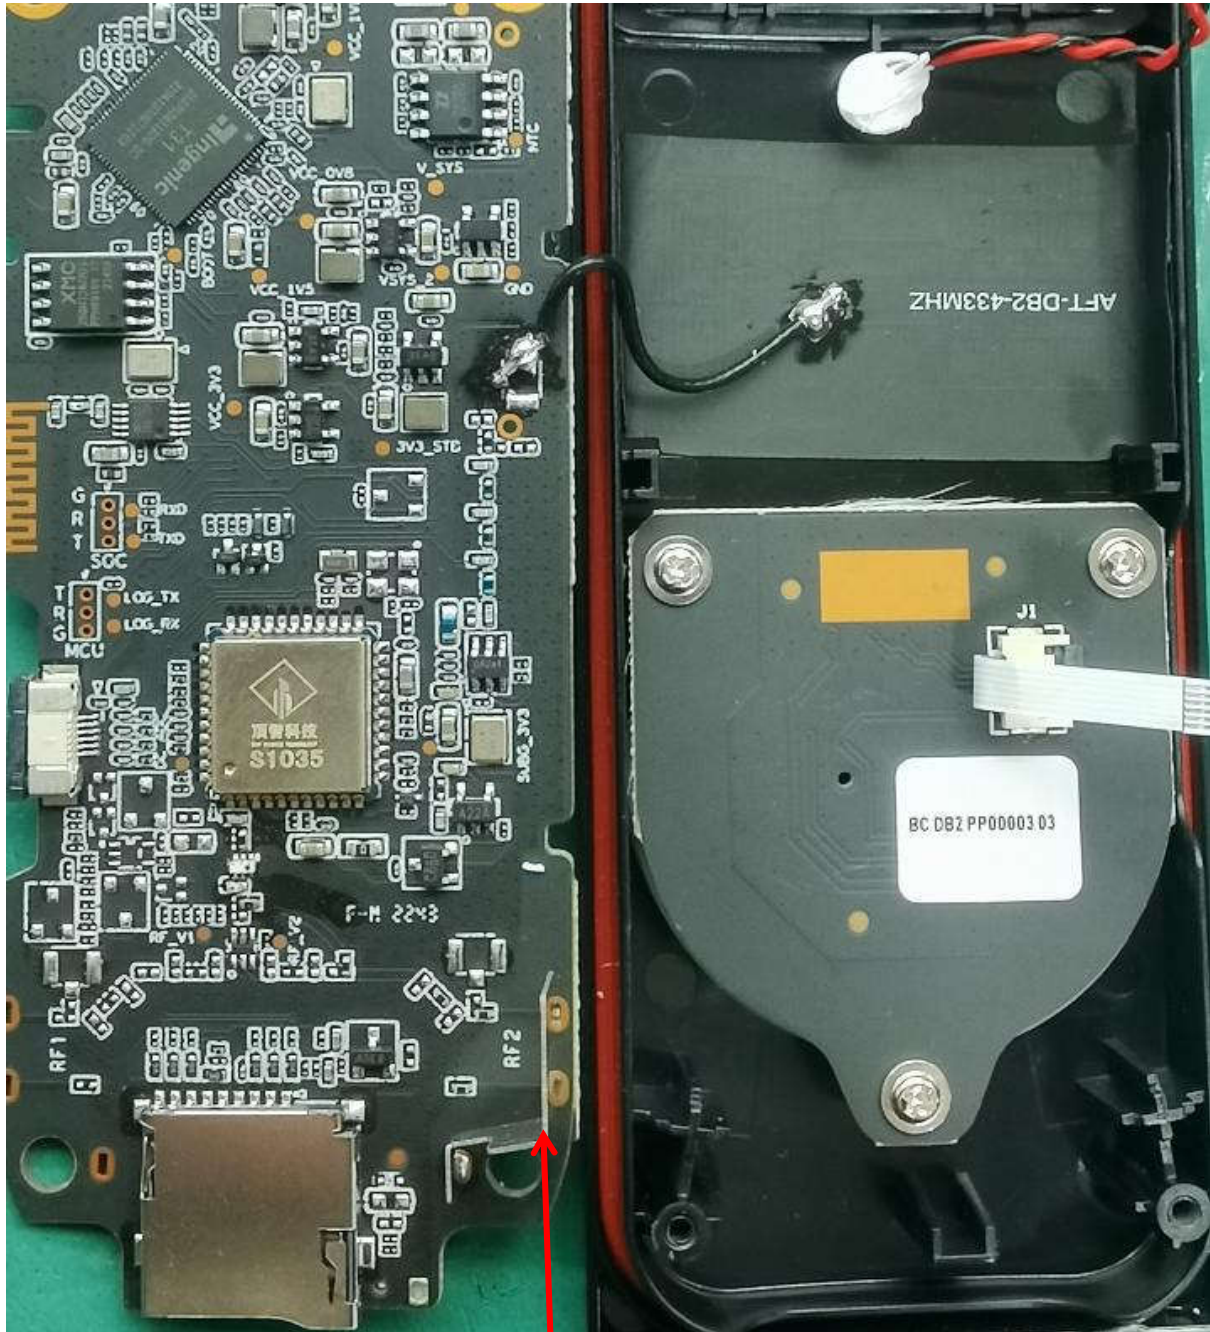

WIFI 天线/WIFI ANT

WiFi ANT Right