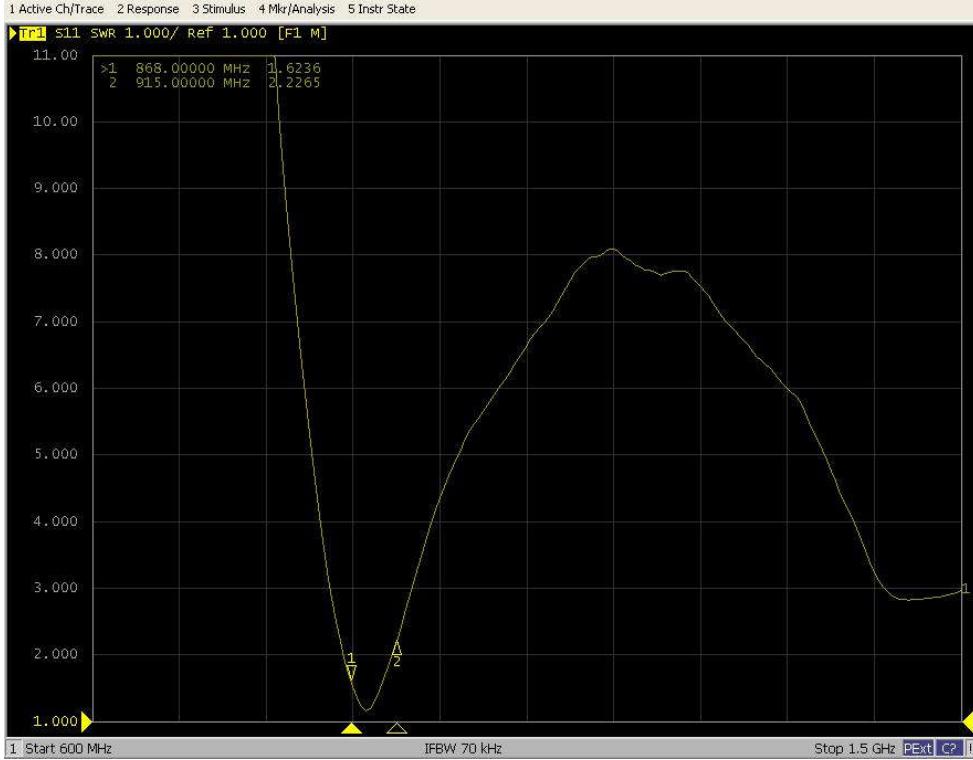

## WIFI 天线/WIFI ANT

WiFi ANT Right

WiFi 无源驻波、效率增益/Passive standing wave, efficiency gain

frequency 频率(MHz)	efficiency 效率(%)	gain 增益(dBi)	frequency 频率(MHz)	efficiency 效率(%)	gain 增益(dBi)
2400000000	63.62%	1.47	2452631578	58.20%	0.67
2405263157	63.01%	1.23	2457894736	57.96%	0.65
2410526315	62.28%	1.12	2463157894	58.32%	0.65
2415789473	61.90%	1.05	2468421052	58.69%	0.68
2421052631	61.88%	1.01	2473684210	58.62%	0.66
2426315789	62.19%	0.98	2478947368	57.59%	0.58
2431578947	61.87%	0.90	2484210526	56.46%	0.45
2436842105	61.49%	0.88	2489473684	55.78%	0.39
2442105263	60.29%	0.81	2494736842	56.03%	0.36
2447368421	59.13%	0.72	2500000000	56.67%	0.38

### 915 M H z 天线/ANT

frequency 频率(MHz)	efficiency 效率(%)	gain 增益(dBi)
860000000	27.03%	-0.87
864285714	28.96%	-0.64
868571428	30.74%	-0.43
872857142	32.47%	-0.25
877142857	34.09%	-0.10
881428571	35.60%	0.04
885714285	36.77%	0.11
890000000	37.59%	0.14
894285714	37.99%	0.11
898571428	38.12%	-0.04
902857142	38.01%	-0.09
907142857	37.56%	-0.26
911428571	36.83%	-0.40
915714285	36.03%	-0.49
920000000	35.27%	-0.63