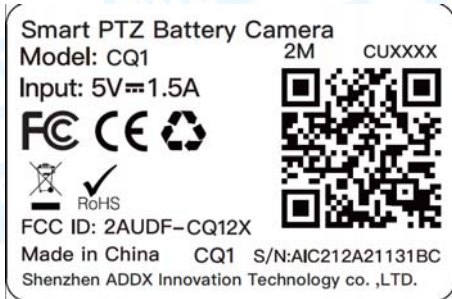

# Appendix I FCC ID Label

Size for the label: 10mm X20mm