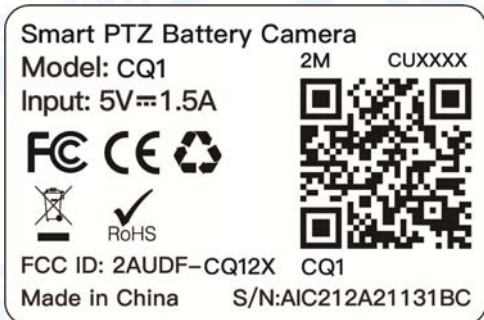

# Appendix I FCC ID Label

Size for the label: 10mm X20mm