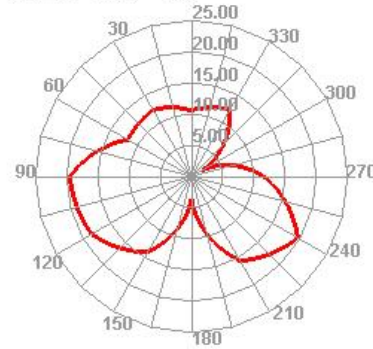

Wifi 1 TRP E2