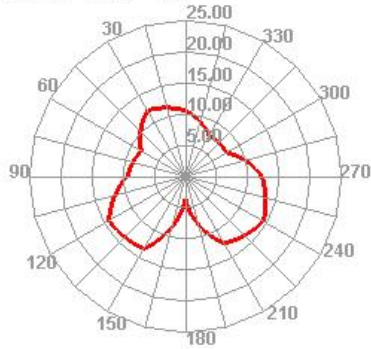

Wifi 1 TRP E1