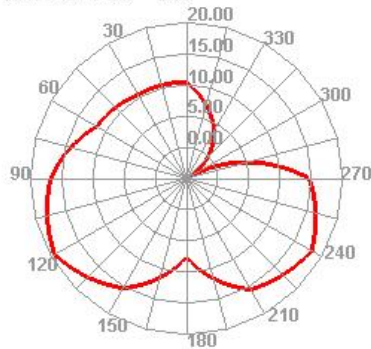

Wifi 3 TRP E2