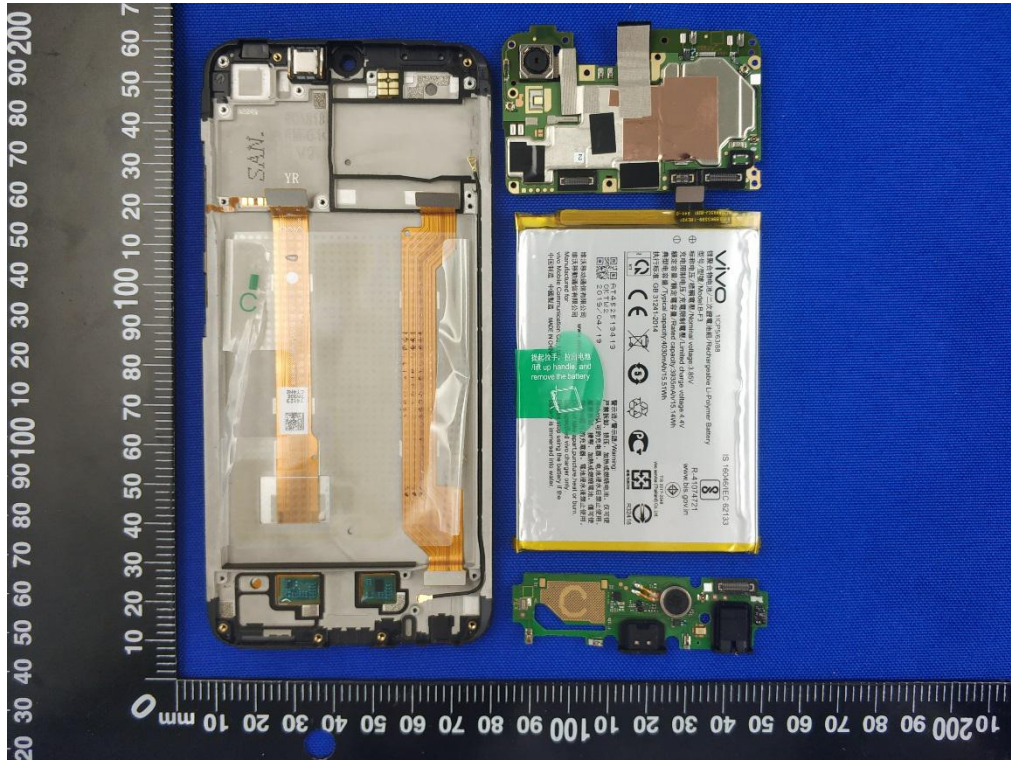

# ANNEX D EUT INTERNAL PHOTOS

EUT UNCOVER VIEW

EUT UNCOVER VIEW

EUT UNCOVER VIEW

MAIN BOARD TOP VIEW (WITH SHIELDING)

MAIN BOARD REAR VIEW (WITH SHIELDING)

MAIN BOARD TOP VIEW (WITHOUT SHIELDING)

MAIN BOARD REAR VIEW (WITHOUT SHIELDING)

MAIN BOARD TOP VIEW (WITHOUT SHIELDING)

MAIN BOARD REAR VIEW (WITHOUT SHIELDING)

Battery Photo (FRONT)

Battery Photo (REAR)