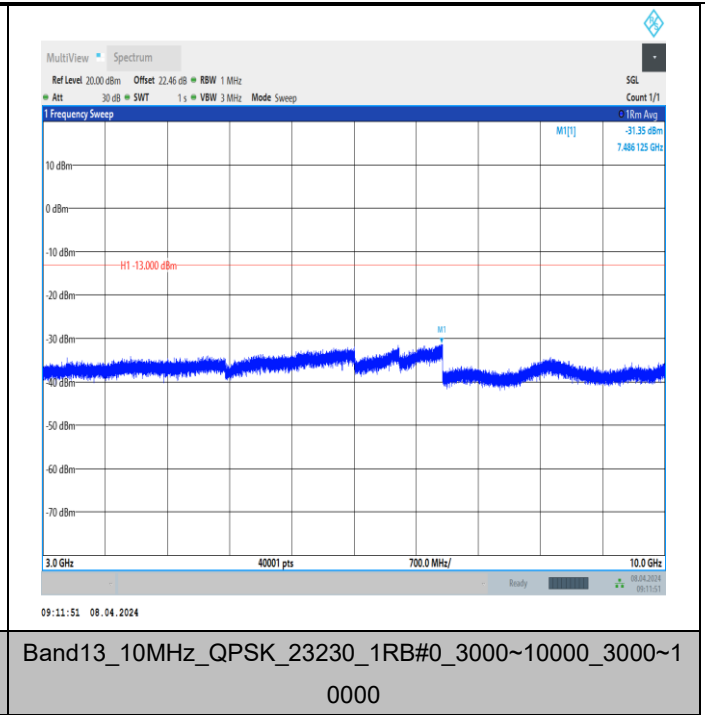

Band13_5MHz_QPSK_23255_1RB#0_3000~10000_3000~10
000

Band13_10MHz_QPSK_23230_1RB#0_30~1000_30~1000

Band13_10MHz_QPSK_23230_1RB#0_763~775_763~775

Band13_10MHz_QPSK_23230_1RB#0_793~805_793~805

Band13_10MHz_QPSK_23230_1RB#0_1000~3000_1000~3000