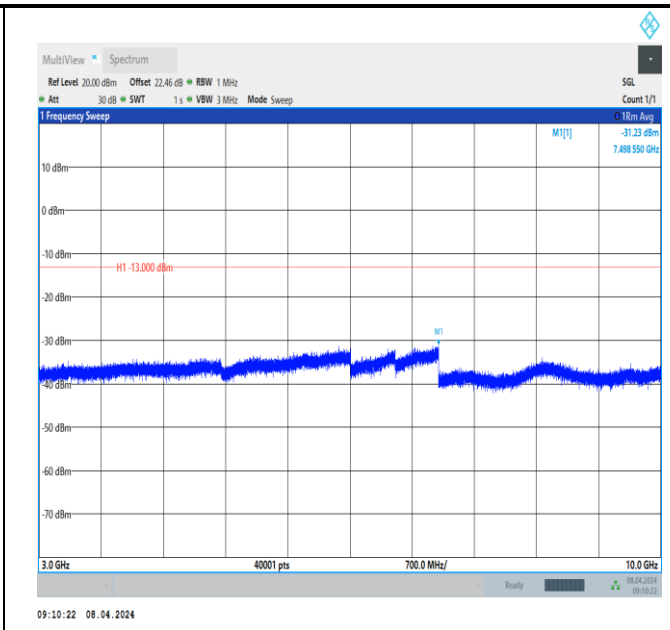

Band13_5MHz_QPSK_23230_1RB#0_1559~1610_1559~1610
610

Band13_5MHz_QPSK_23230_1RB#0_3000~10000_3000~10000
000

Band13_5MHz_QPSK_23255_1RB#0_30~1000_30~1000

Band13_5MHz_QPSK_23255_1RB#0_763~775_763~775

14:26:40 07.05.2024