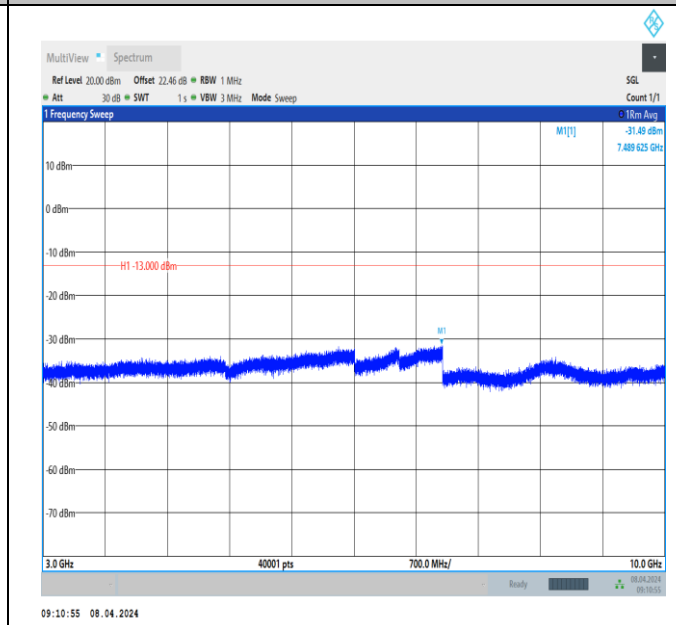

Band13_5MHz_QPSK_23255_1RB#0_793~805_793~805

09:10:47 08.04.2024

Band13_5MHz_QPSK_23255_1RB#0_1000~3000_1000~3000
0

14:26:45 07.05.2024

Band13_5MHz_QPSK_23255_1RB#0_1559~1610_1559~1
610

09:10:55 08.04.2024