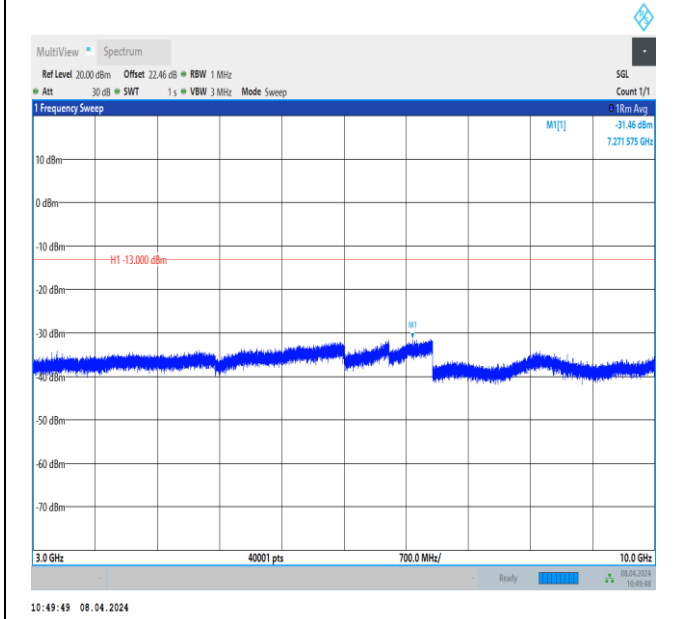

Band26_10MHz_QPSK_26740_1RB#0_30~1000_30~1000

Band26_10MHz_QPSK_26740_1RB#0_1000~3000_1000~3000

Band26_10MHz_QPSK_26740_1RB#0_3000~10000_3000~10000

Band26_15MHz_QPSK_26865_1RB#0_30~1000_30~1000

Band26_15MHz_QPSK_26865_1RB#0_1000~3000_1000~3000