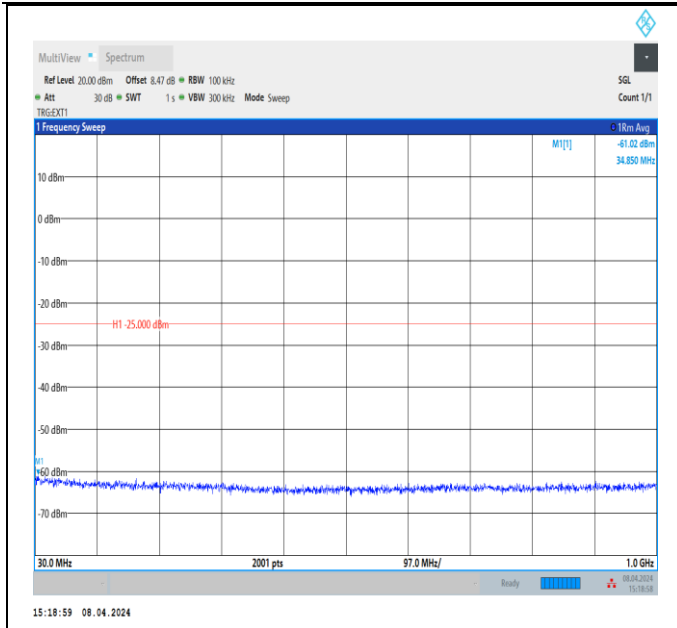

Band41_5MHz_QPSK_39675_1RB#0_3000~20000_3000~20000
0000

Band41_5MHz_QPSK_40620_1RB#0_30~1000_30~1000