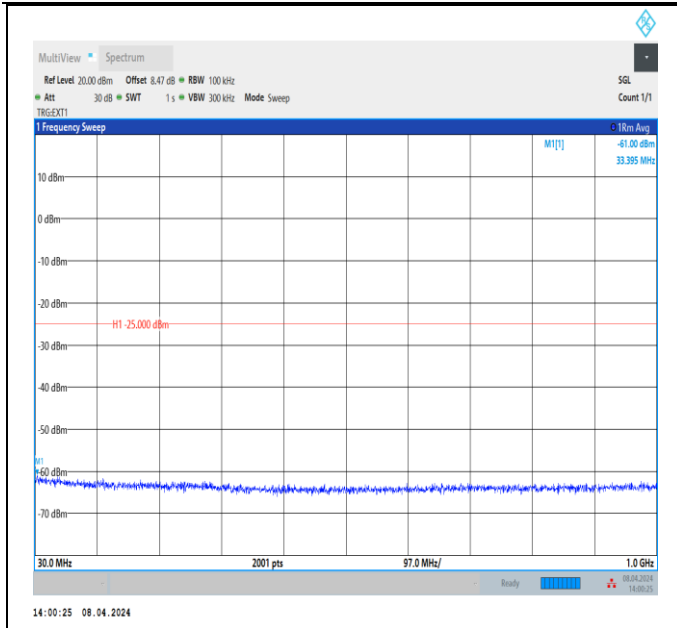

Band38_10MHz_QPSK_38200_1RB#0_30~1000_30~1000

Band38_10MHz_QPSK_38200_1RB#0_1000~3000_1000~3000

Band38_10MHz_QPSK_38200_1RB#0_3000~20000_3000~20000

Band38_10MHz_QPSK_38200_1RB#0_20000~27000_20000~27000

Band38_15MHz_QPSK_37825_1RB#0_30~1000_30~1000

Band38_15MHz_QPSK_37825_1RB#0_1000~3000_1000~3000

Band38_15MHz_QPSK_37825_1RB#0_3000~20000_3000~20000

Band38_15MHz_QPSK_37825_1RB#0_20000~27000_20000~27000

Band38_15MHz_QPSK_38000_1RB#0_30~1000_30~1000

Band38_15MHz_QPSK_38000_1RB#0_1000~3000_1000~3000