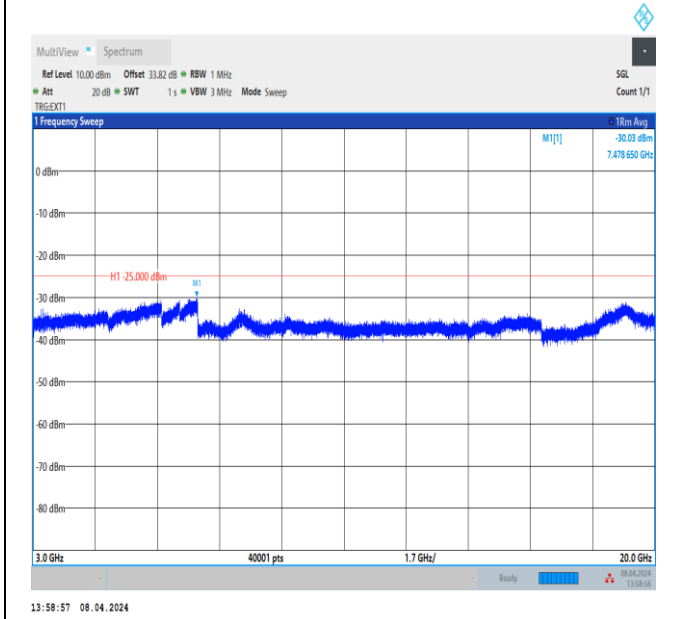

Band38_10MHz_QPSK_38200_1RB#0_30~1000_30~1000

Band38_10MHz_QPSK_38200_1RB#0_1000~3000_1000~3000

Band38_10MHz_QPSK_38200_1RB#0_3000~20000_3000~20000

Band38_10MHz_QPSK_38200_1RB#0_20000~27000_20000~27000

Band38_15MHz_QPSK_37825_1RB#0_30~1000_30~1000

Band38_15MHz_QPSK_37825_1RB#0_1000~3000_1000~3000

Band38_15MHz_QPSK_37825_1RB#0_3000~20000_3000~20000

Band38_15MHz_QPSK_37825_1RB#0_20000~27000_20000~27000

Band38_15MHz_QPSK_38000_1RB#0_30~1000_30~1000

Band38_15MHz_QPSK_38000_1RB#0_1000~3000_1000~3000