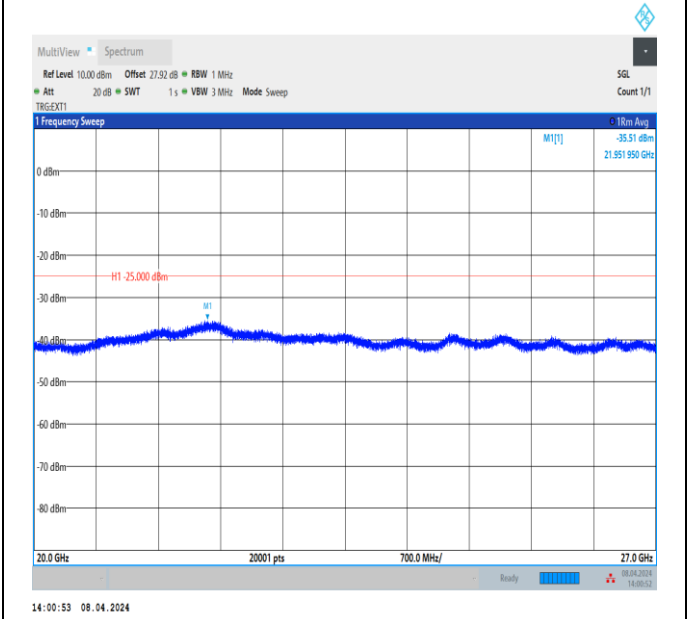

Band38_15MHz_QPSK_38000_1RB#0_1000~3000_1000~3000

Band38_15MHz_QPSK_38000_1RB#0_20000~27000_20000~27000