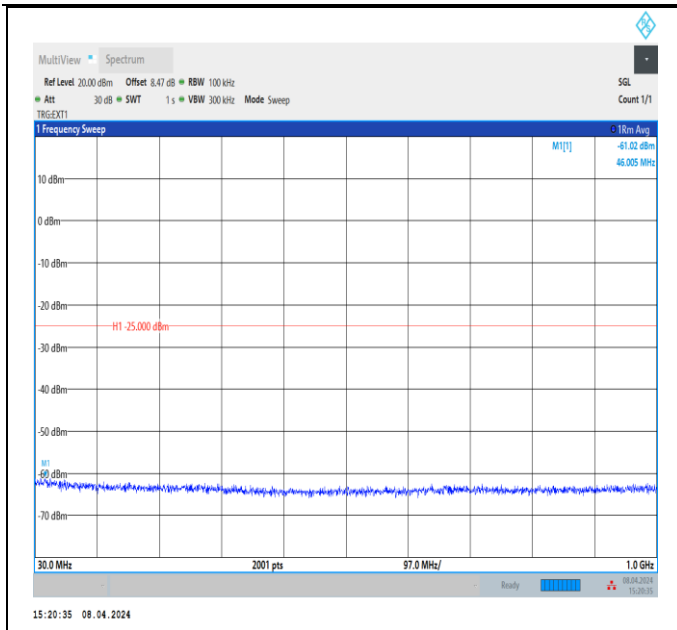

Band41_5MHz_QPSK_41565_1RB#0_3000~20000_3000~20000
0000

Band41_10MHz_QPSK_39700_1RB#0_30~1000_30~1000