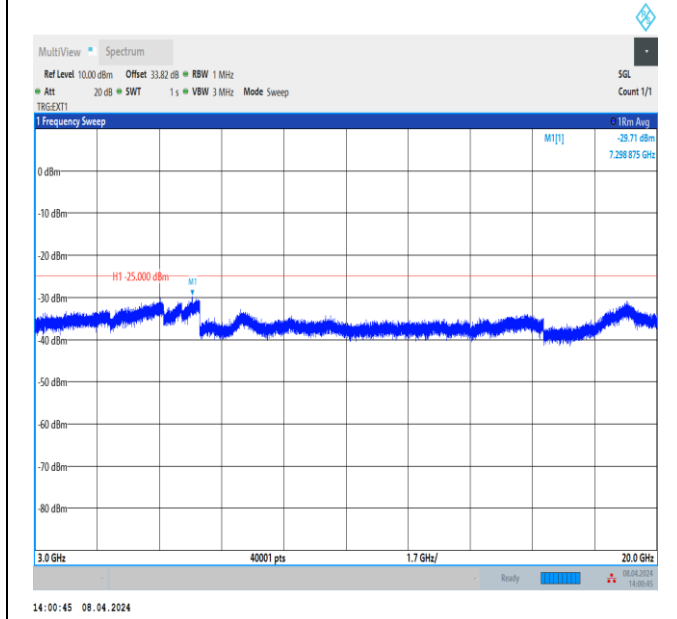

Band38_10MHz_QPSK_38200_1RB#0_30~1000_30~1000

Band38_10MHz_QPSK_38200_1RB#0_1000~3000_1000~3000

Band38_10MHz_QPSK_38200_1RB#0_3000~20000_3000~20000

Band38_10MHz_QPSK_38200_1RB#0_20000~27000_20000~27000

Band38_15MHz_QPSK_37825_1RB#0_30~1000_30~1000

Band38_15MHz_QPSK_37825_1RB#0_1000~3000_1000~3000

Band38_15MHz_QPSK_37825_1RB#0_3000~20000_3000~20000

Band38_15MHz_QPSK_37825_1RB#0_20000~27000_20000~27000

Band38_15MHz_QPSK_38000_1RB#0_30~1000_30~1000

Band38_15MHz_QPSK_38000_1RB#0_1000~3000_1000~3000