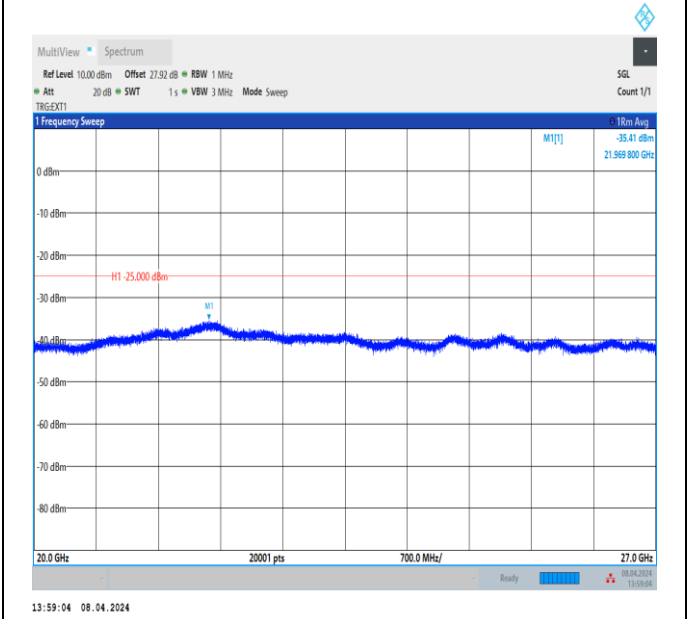

Band38_10MHz_QPSK_38200_1RB#0_30~1000_30~1000

Band38_10MHz_QPSK_38200_1RB#0_1000~3000_1000~3000

Band38_10MHz_QPSK_38200_1RB#0_3000~20000_3000~20000

Band38_10MHz_QPSK_38200_1RB#0_20000~27000_20000~27000

Band38_15MHz_QPSK_37825_1RB#0_30~1000_30~1000