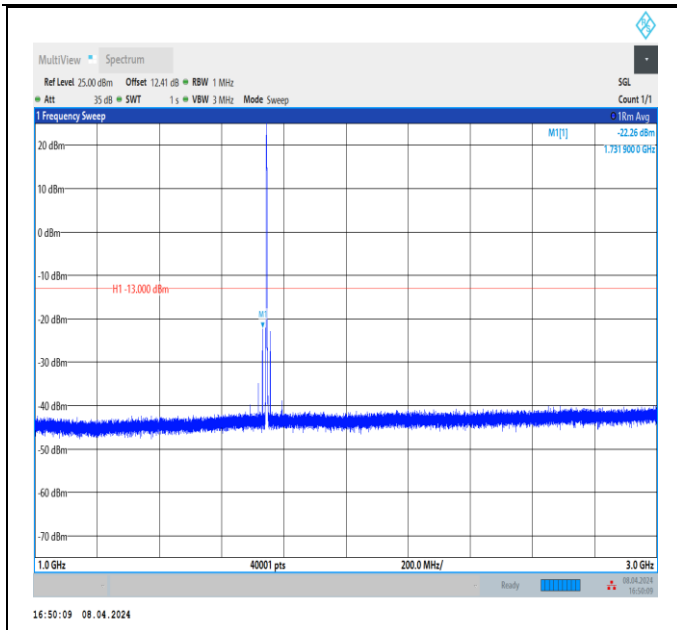

Band66_1.4MHz_QPSK_131979_1RB#0_3000~20000_300
0~20000

Band66_1.4MHz_QPSK_132322_1RB#0_1000~3000_1000
~3000