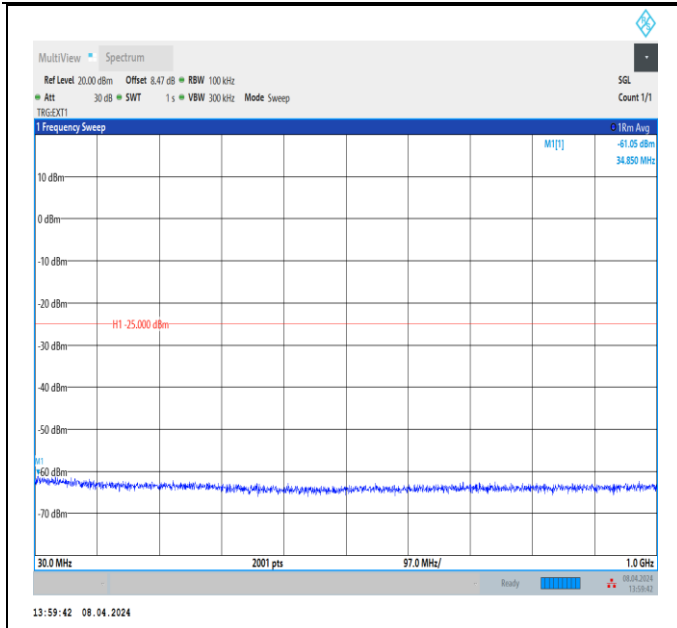

Band38_10MHz_QPSK_38200_1RB#0_30~1000_30~1000

Band38_10MHz_QPSK_38200_1RB#0_1000~3000_1000~3000

Band38_10MHz_QPSK_38200_1RB#0_3000~20000_3000~20000

Band38_10MHz_QPSK_38200_1RB#0_20000~27000_20000~27000

Band38_15MHz_QPSK_37825_1RB#0_30~1000_30~1000

Band38_15MHz_QPSK_37825_1RB#0_1000~3000_1000~3000

Band38_15MHz_QPSK_37825_1RB#0_3000~20000_3000~20000

Band38_15MHz_QPSK_37825_1RB#0_20000~27000_20000~27000

Band38_15MHz_QPSK_38000_1RB#0_30~1000_30~1000

Band38_15MHz_QPSK_38000_1RB#0_1000~3000_1000~3000