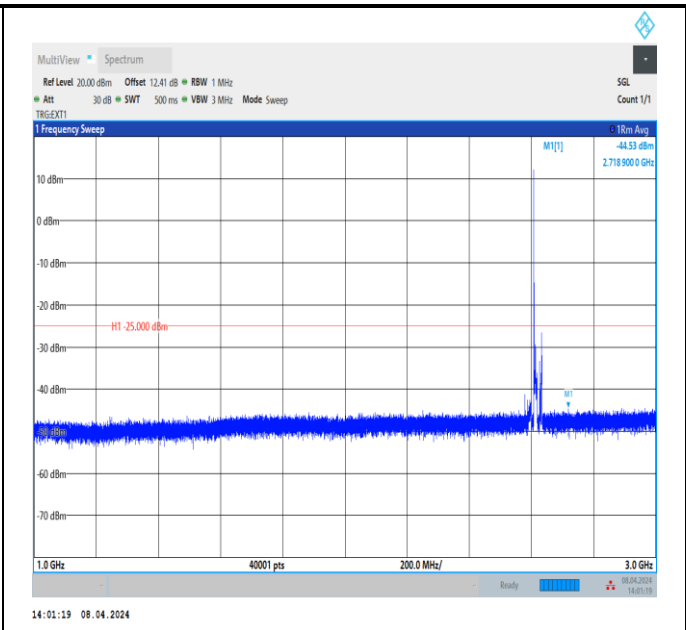

Band38_15MHz_QPSK_38000_1RB#0_20000~27000_20000~27000

Band38_15MHz_QPSK_38175_1RB#0_1000~3000_1000~3000