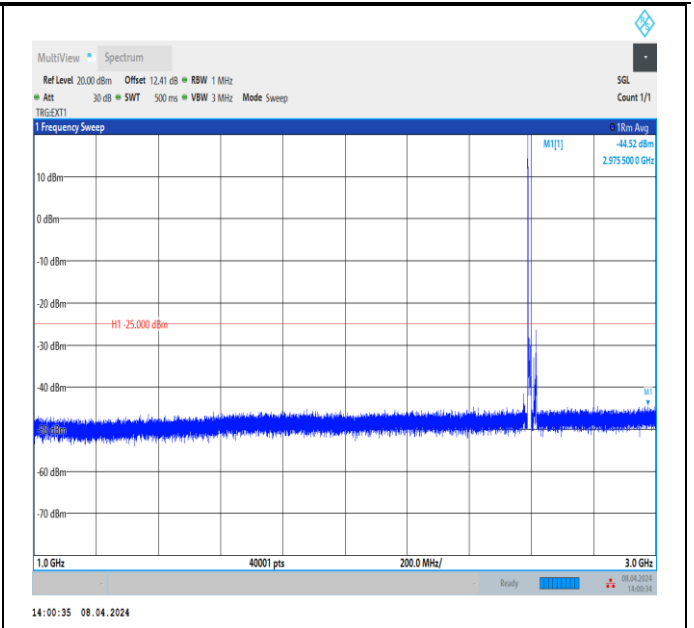

Band38_15MHz_QPSK_37825_1RB#0_1000~3000_1000~3000

Band38_15MHz_QPSK_37825_1RB#0_3000~20000_3000~20000

Band38_15MHz_QPSK_37825_1RB#0_20000~27000_20000~27000

Band38_15MHz_QPSK_38000_1RB#0_30~1000_30~1000

Band38_15MHz_QPSK_38000_1RB#0_1000~3000_1000~3000