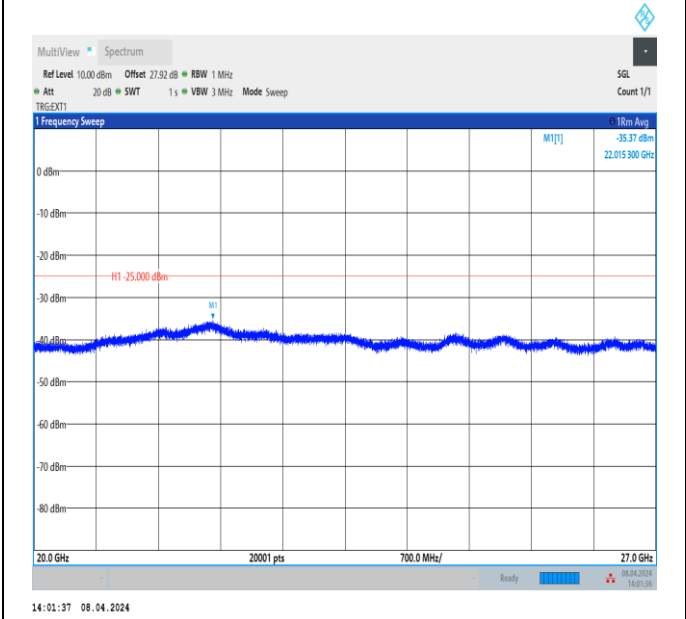

Band38_15MHz_QPSK_38000_1RB#0_3000~20000_3000~20000

Band38_15MHz_QPSK_38000_1RB#0_20000~27000_20000~27000

Band38_15MHz_QPSK_38175_1RB#0_30~1000_30~1000

Band38_15MHz_QPSK_38175_1RB#0_1000~3000_1000~3000

Band38_15MHz_QPSK_38175_1RB#0_3000~20000_3000~20000