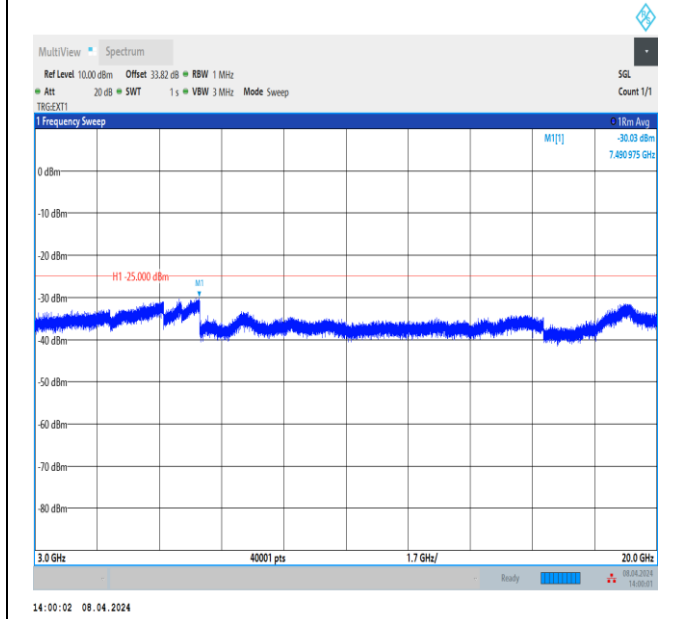

Band38_10MHz_QPSK_38200_1RB#0_30~1000_30~1000

Band38_10MHz_QPSK_38200_1RB#0_1000~3000_1000~3000

Band38_10MHz_QPSK_38200_1RB#0_3000~20000_3000~20000

Band38_10MHz_QPSK_38200_1RB#0_20000~27000_20000~27000

Band38_15MHz_QPSK_37825_1RB#0_30~1000_30~1000

Band38_15MHz_QPSK_37825_1RB#0_1000~3000_1000~3000

Band38_15MHz_QPSK_37825_1RB#0_3000~20000_3000~20000

Band38_15MHz_QPSK_37825_1RB#0_20000~27000_20000~27000

Band38_15MHz_QPSK_38000_1RB#0_30~1000_30~1000

Band38_15MHz_QPSK_38000_1RB#0_1000~3000_1000~3000