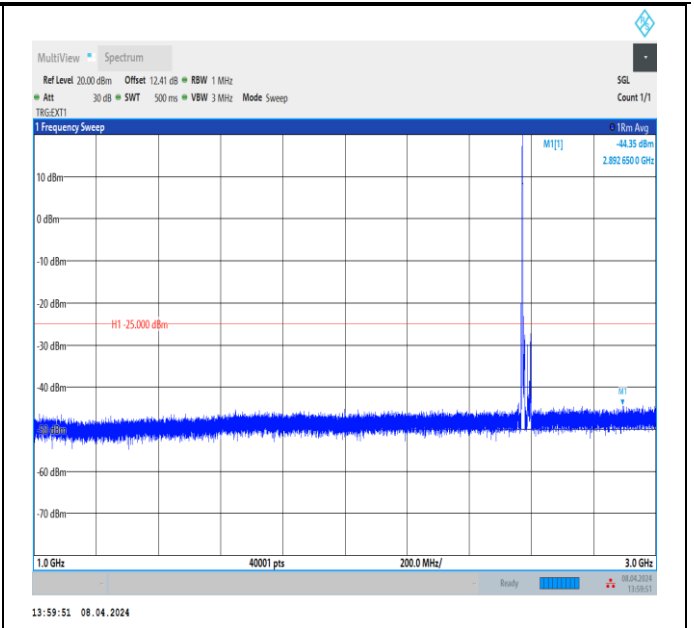

Band38_10MHz_QPSK_38200_1RB#0_30~1000_30~1000

Band38_10MHz_QPSK_38200_1RB#0_1000~3000_1000~3000

Band38_10MHz_QPSK_38200_1RB#0_3000~20000_3000~20000

Band38_10MHz_QPSK_38200_1RB#0_20000~27000_20000~27000

Band38_15MHz_QPSK_37825_1RB#0_30~1000_30~1000