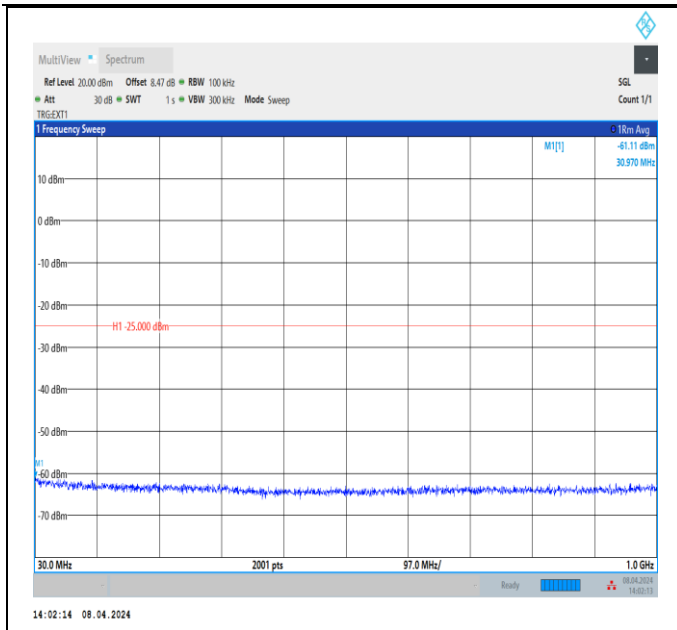

Band38_15MHz_QPSK_38175_1RB#0_3000~20000_3000~20000

Band38_20MHz_QPSK_37850_1RB#0_30~1000_30~1000