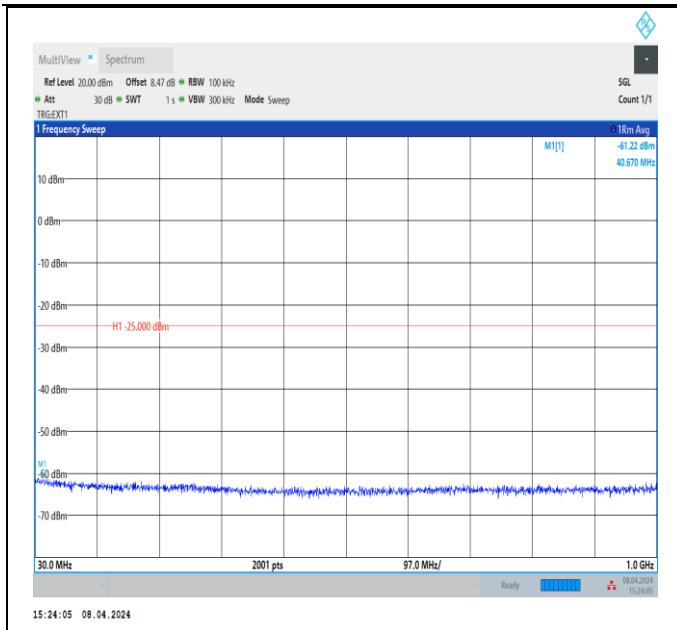

Band41_15MHz_QPSK_40620_1RB#0_3000~20000_3000~20000

Band41_15MHz_QPSK_41515_1RB#0_30~1000_30~1000