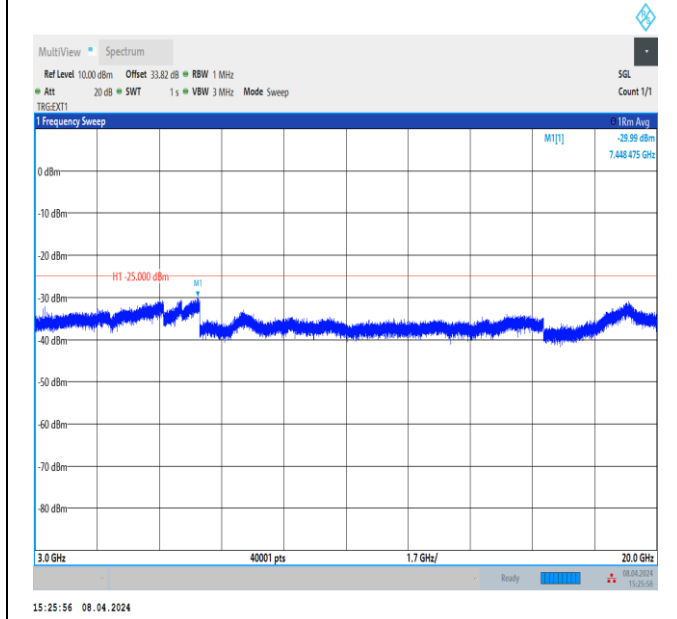

Band41_20MHz_QPSK_40620_1RB#0_30~1000_30~1000

Band41_20MHz_QPSK_40620_1RB#0_3000~20000_3000~20000