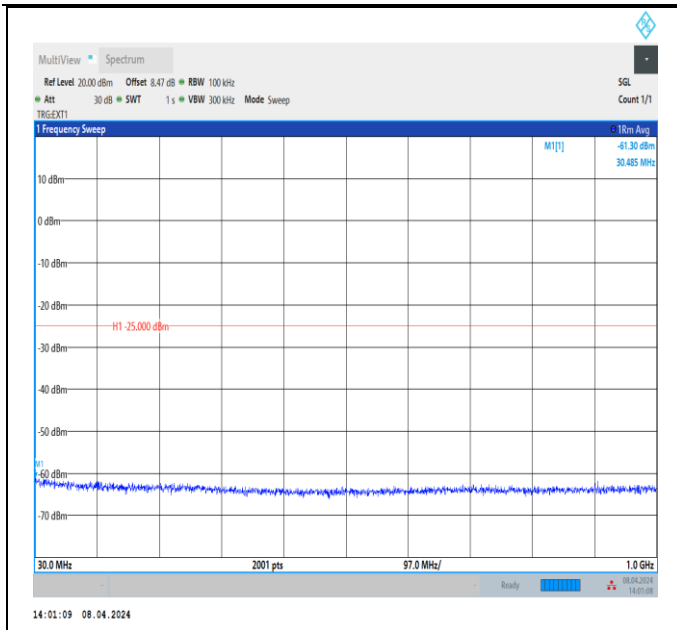

Band38_15MHz_QPSK_38000_1RB#0_3000~20000_3000~20000

Band38_15MHz_QPSK_38175_1RB#0_30~1000_30~1000