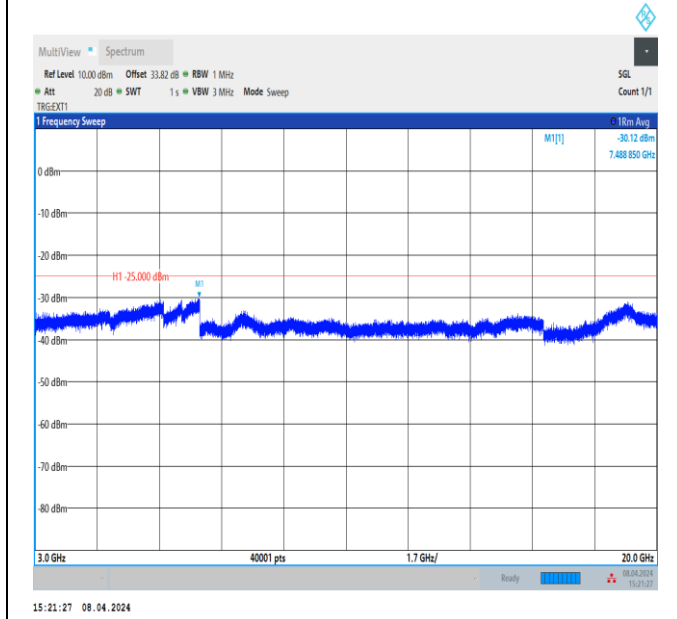

Band41_10MHz_QPSK_40620_1RB#0_30~1000_30~1000

Band41_10MHz_QPSK_40620_1RB#0_3000~20000_3000~20000