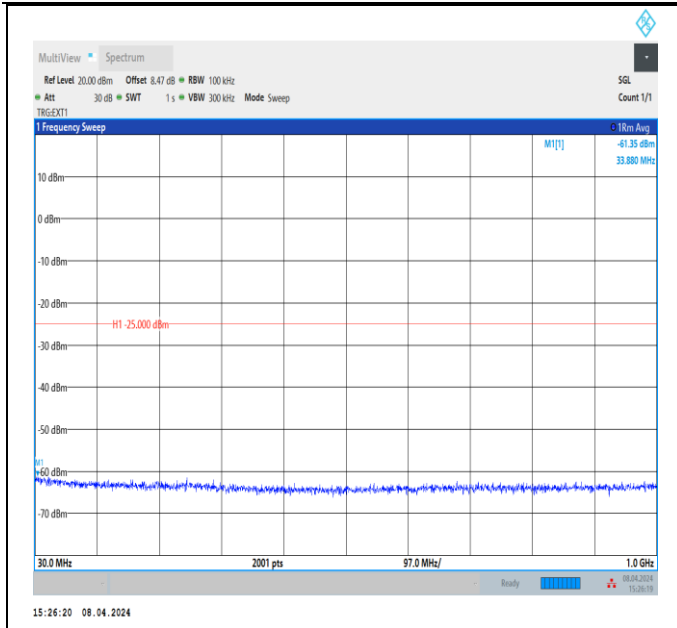

Band41_20MHz_QPSK_40620_1RB#0_3000~20000_3000~20000

Band41_20MHz_QPSK_41490_1RB#0_30~1000_30~1000