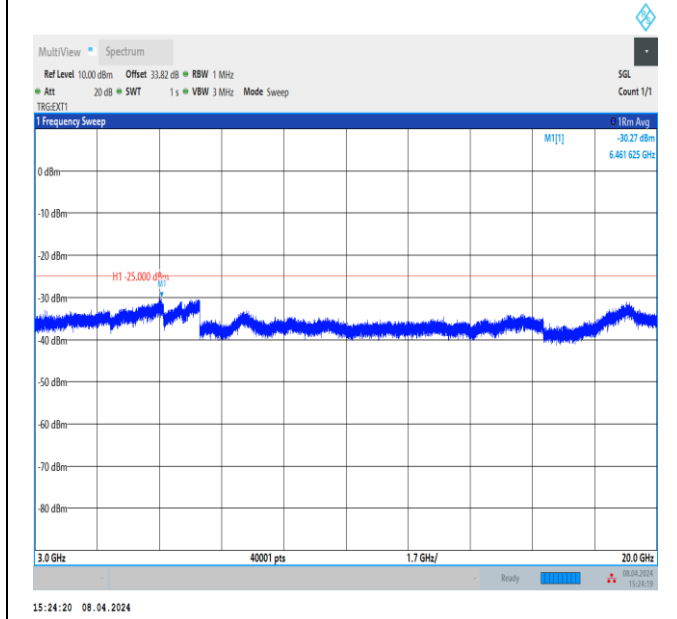

Band41_15MHz_QPSK_41515_1RB#0_30~1000_30~1000

Band41_15MHz_QPSK_41515_1RB#0_3000~20000_3000~20000