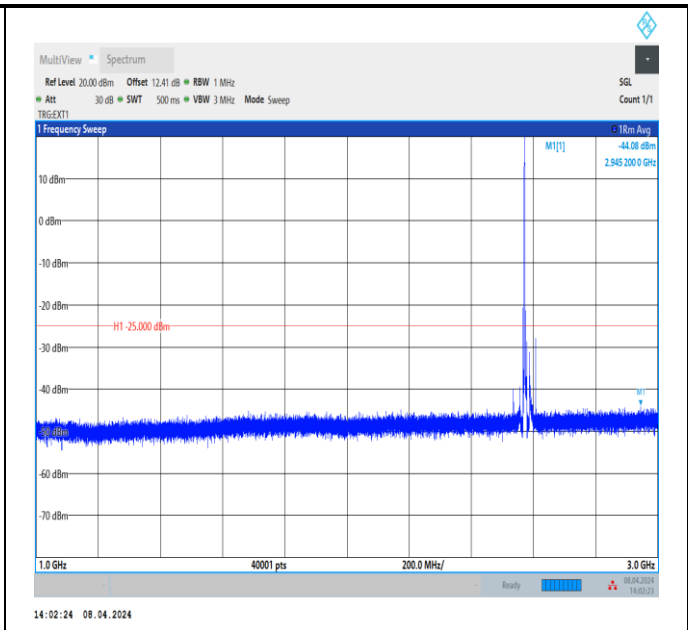

Band38_15MHz_QPSK_38175_1RB#0_20000~27000_20000~27000

Band38_20MHz_QPSK_37850_1RB#0_1000~3000_1000~3000