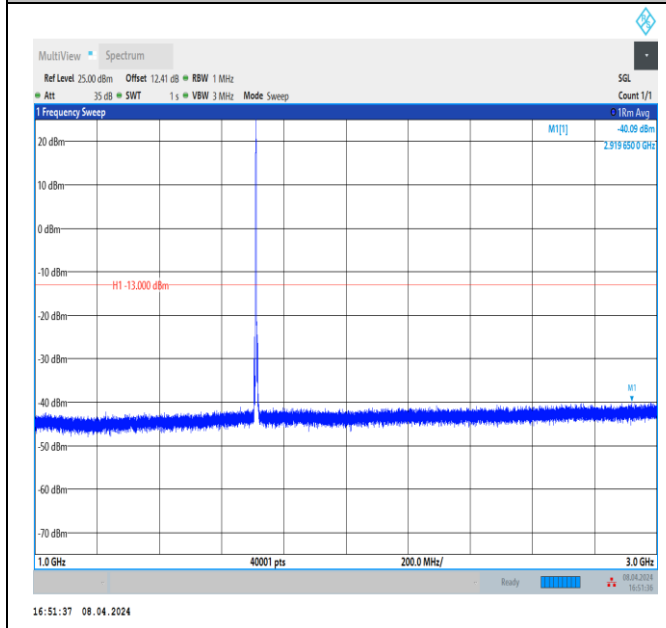

Band66_1.4MHz_QPSK_132665_1RB#0_30~1000_30~100
0

Band66_1.4MHz_QPSK_132665_1RB#0_1000~3000_1000
~3000

Band66_1.4MHz_QPSK_132665_1RB#0_3000~20000_3000~20000

Band66_3MHz_QPSK_131987_1RB#0_30~1000_30~1000

Band66_3MHz_QPSK_131987_1RB#0_1000~3000_1000~3000