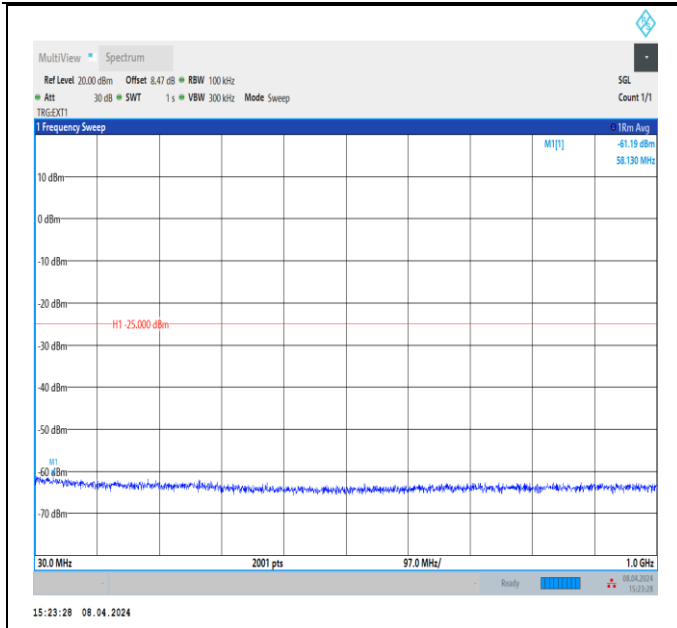

Band41_15MHz_QPSK_39725_1RB#0_3000~20000_3000~20000

Band41_15MHz_QPSK_40620_1RB#0_30~1000_30~1000