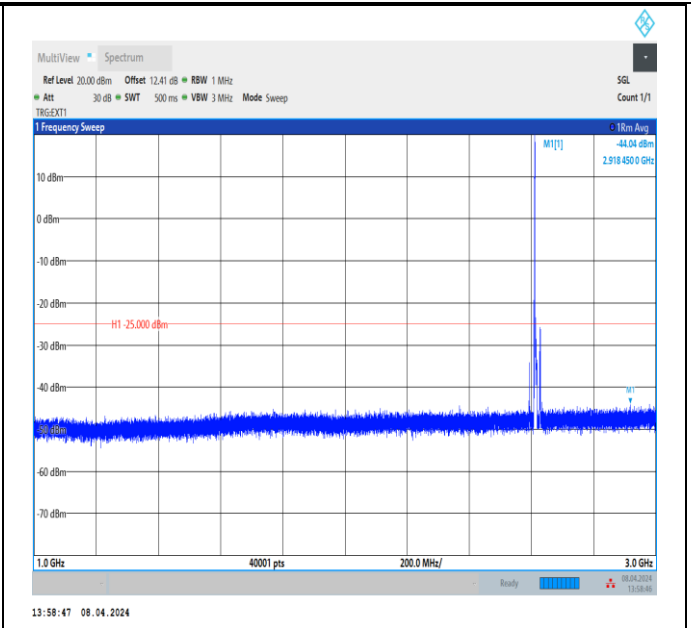

Band38_10MHz_QPSK_38200_1RB#0_30~1000_30~1000

Band38_10MHz_QPSK_38200_1RB#0_1000~3000_1000~3000

Band38_10MHz_QPSK_38200_1RB#0_3000~20000_3000~20000

Band38_10MHz_QPSK_38200_1RB#0_20000~27000_20000~27000

Band38_15MHz_QPSK_37825_1RB#0_30~1000_30~1000