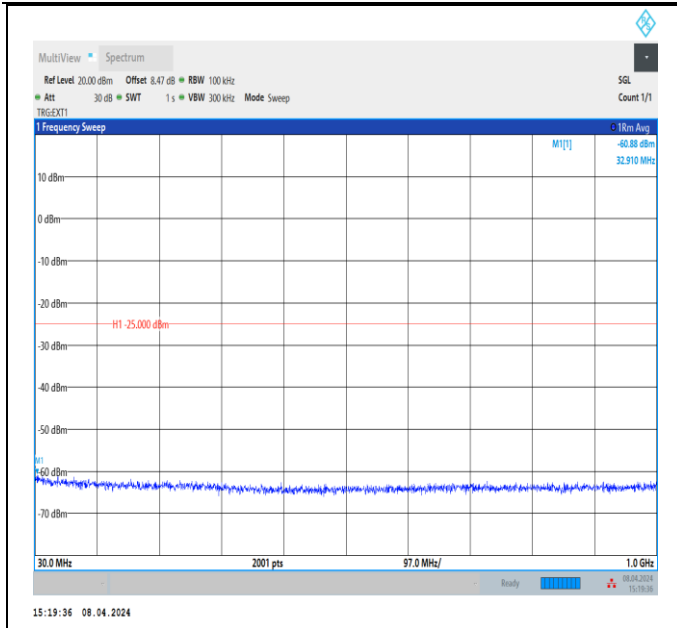

Band41_5MHz_QPSK_40620_1RB#0_3000~20000_3000~20000

Band41_5MHz_QPSK_41565_1RB#0_30~1000_30~1000