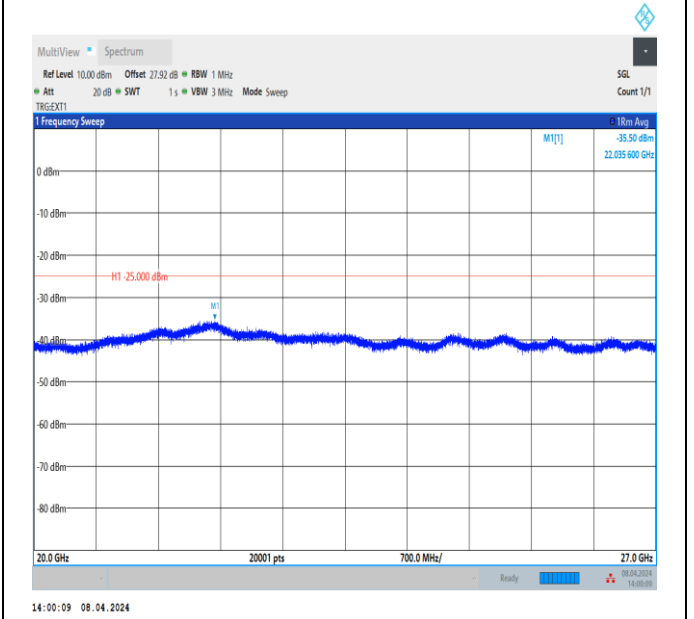

Band38_15MHz_QPSK_37825_1RB#0_1000~3000_1000~3000

Band38_15MHz_QPSK_37825_1RB#0_20000~27000_20000~27000