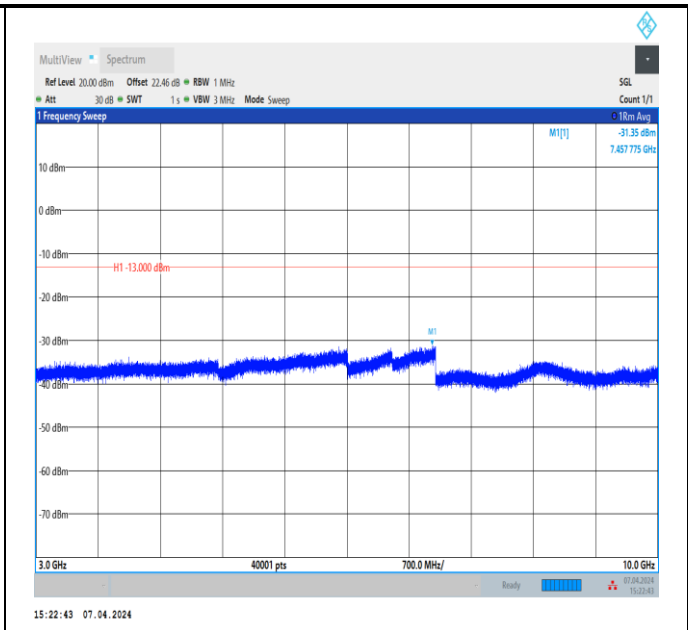

Band5_10MHz_QPSK_20450_1RB#0_30~1000_30~1000

Band5_10MHz_QPSK_20450_1RB#0_3000~10000_3000~10000
0000