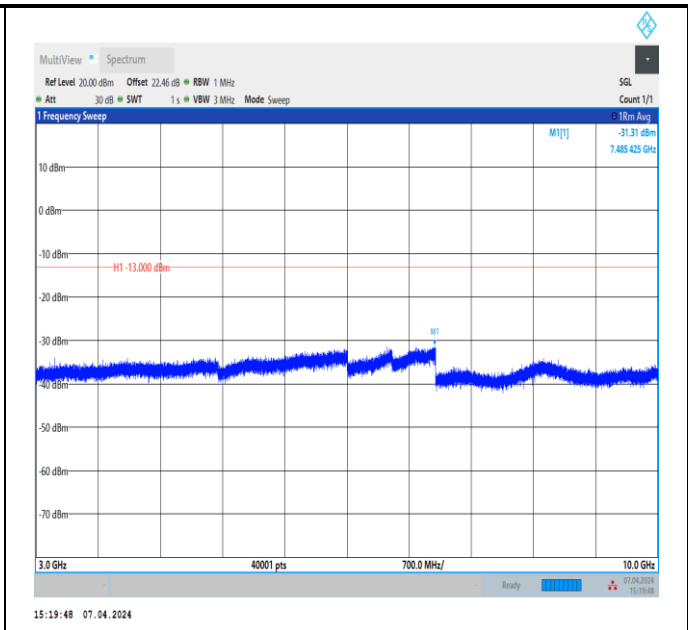

Band5_3MHz_QPSK_20525_1RB#0_1000~3000_1000~3000
 0

Band5_3MHz_QPSK_20525_1RB#0_3000~10000_3000~10000
 000

Band5_3MHz_QPSK_20635_1RB#0_30~1000_30~1000
 000

Band5_3MHz_QPSK_20635_1RB#0_1000~3000_1000~300
0

Band5_3MHz_QPSK_20635_1RB#0_3000~10000_3000~10
000

Band5_5MHz_QPSK_20425_1RB#0_30~1000_30~1000
0

Band5_5MHz_QPSK_20425_1RB#0_1000~3000_1000~300
0

Band5_5MHz_QPSK_20425_1RB#0_3000~10000_3000~10000

Band5_5MHz_QPSK_20525_1RB#0_30~1000_30~1000