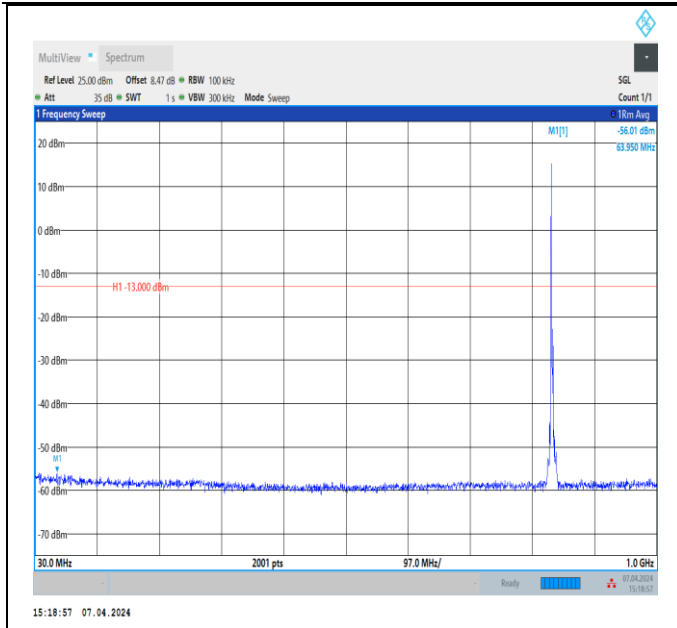

Band5_1.4MHz_QPSK_20643_1RB#0_3000~10000_3000~10000

Band5_3MHz_QPSK_20415_1RB#0_30~1000_30~1000

Band5_3MHz_QPSK_20415_1RB#0_1000~3000_1000~3000

Band5_3MHz_QPSK_20415_1RB#0_3000~10000_3000~10000

Band5_3MHz_QPSK_20525_1RB#0_30~1000_30~1000
 000