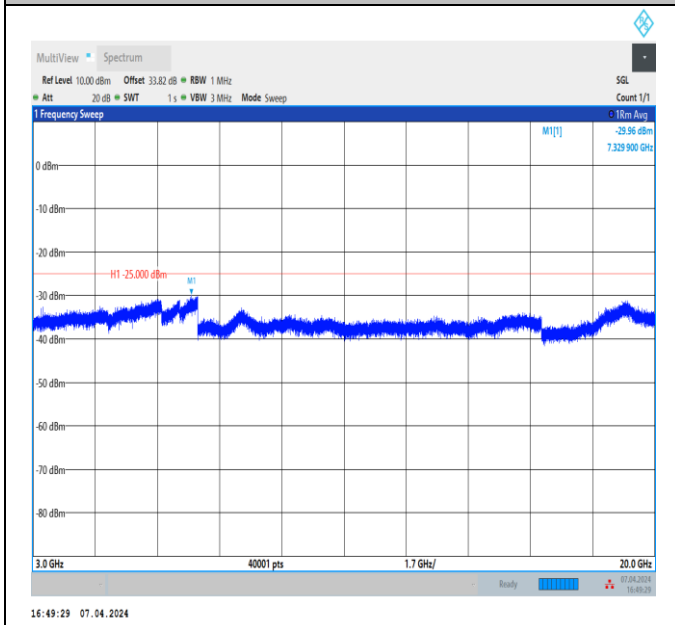

Band7_15MHz_QPSK_21100_1RB#0_30~1000_30~1000

Band7_15MHz_QPSK_21100_1RB#0_3000~20000_3000~20000