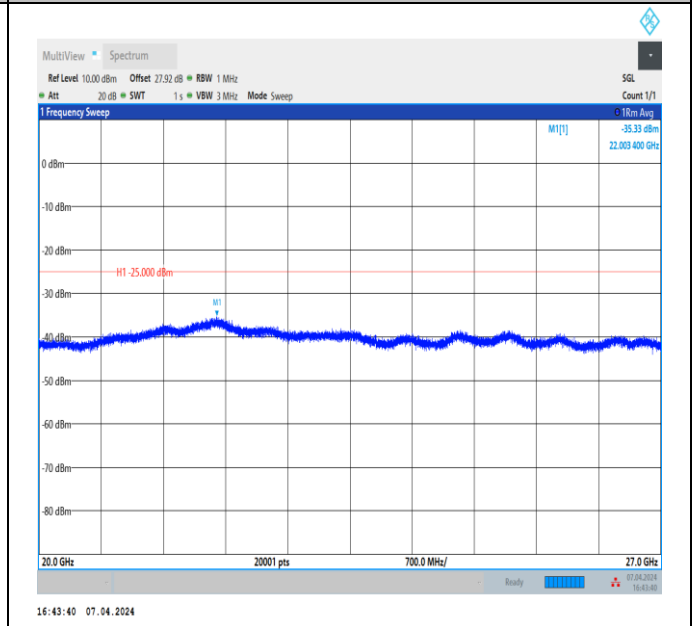

Band7_5MHz_QPSK_20775_1RB#0_1000~3000_1000~3000
0

Band7_5MHz_QPSK_20775_1RB#0_20000~27000_20000~27000
27000