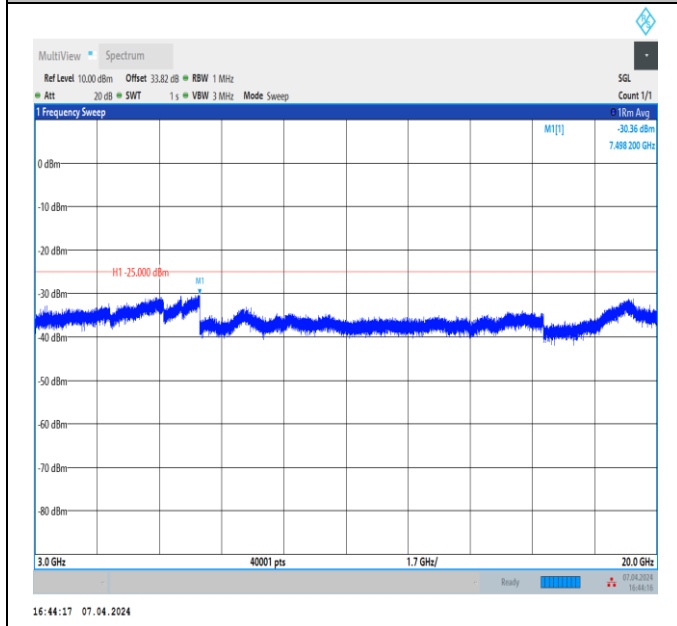

Band7_5MHz_QPSK_21100_1RB#0_30~1000_30~1000

Band7_5MHz_QPSK_21100_1RB#0_3000~20000_3000~20000
000