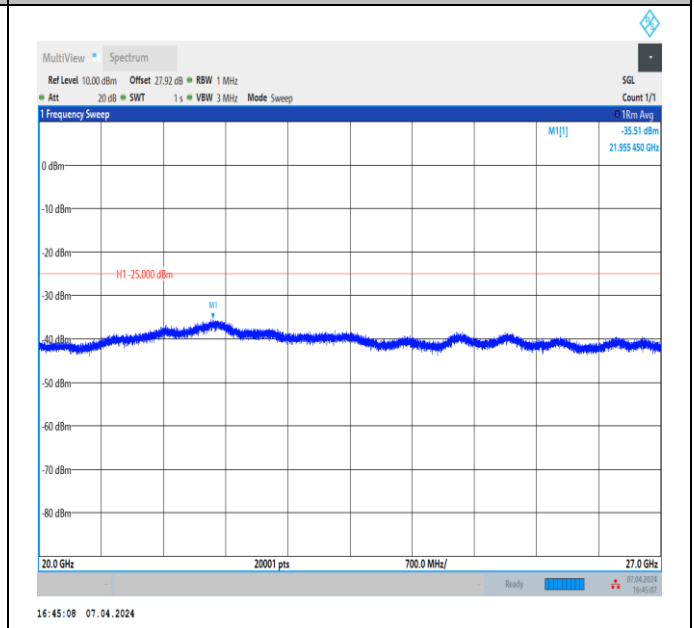

Band7_5MHz_QPSK_21425_1RB#0_1000~3000_1000~300
0

Band7_5MHz_QPSK_21425_1RB#0_20000~27000_20000~27000
27000