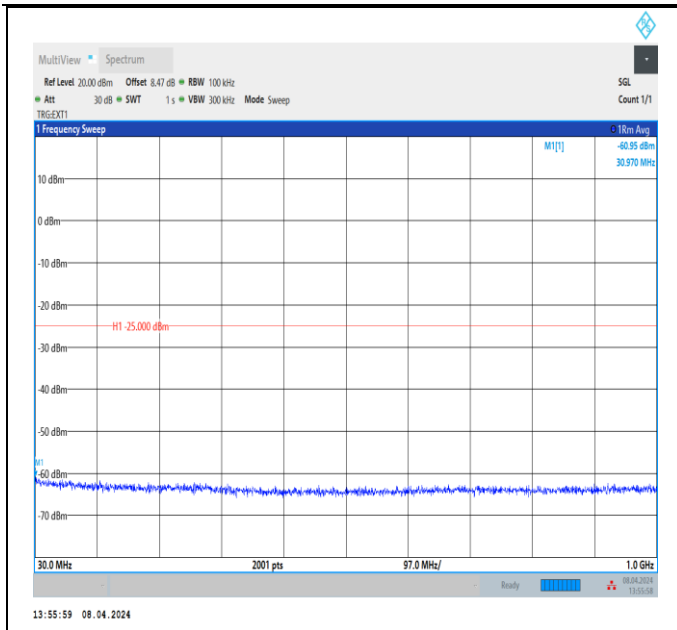

Band38_5MHz_QPSK_37775_1RB#0_20000~27000_20000~27000

Band38_5MHz_QPSK_38000_1RB#0_30~1000_30~1000

Band38_5MHz_QPSK_38000_1RB#0_1000~3000_1000~3000

Band38_5MHz_QPSK_38000_1RB#0_3000~20000_3000~20000

Band38_5MHz_QPSK_38000_1RB#0_20000~27000_20000~27000