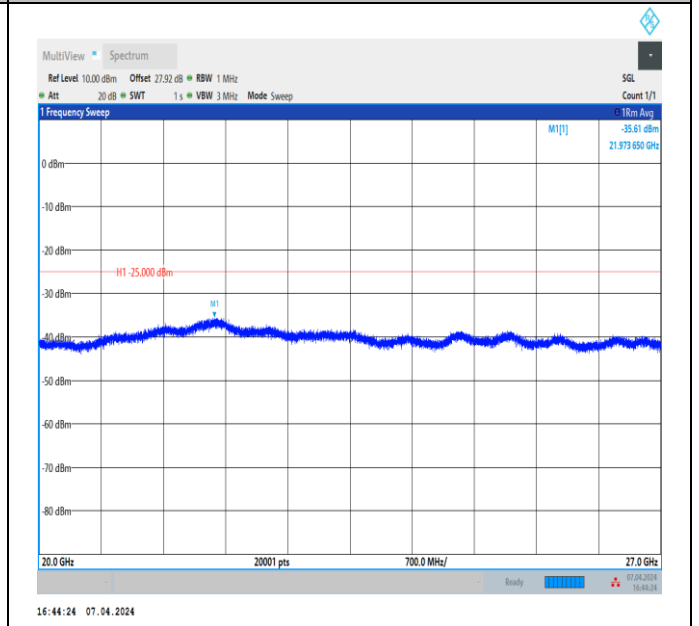

Band7_5MHz_QPSK_21100_1RB#0_1000~3000_1000~3000
0

Band7_5MHz_QPSK_21100_1RB#0_20000~27000_20000~27000