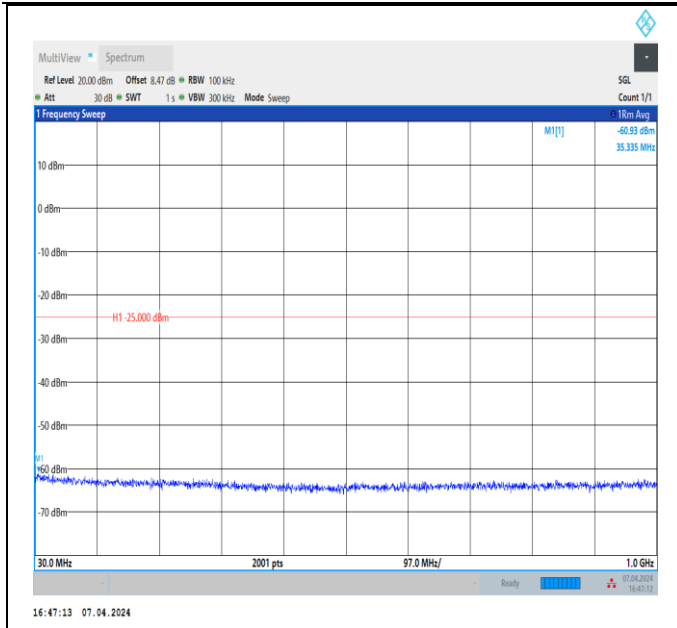

Band7_10MHz_QPSK_21400_1RB#0_30~1000_30~1000