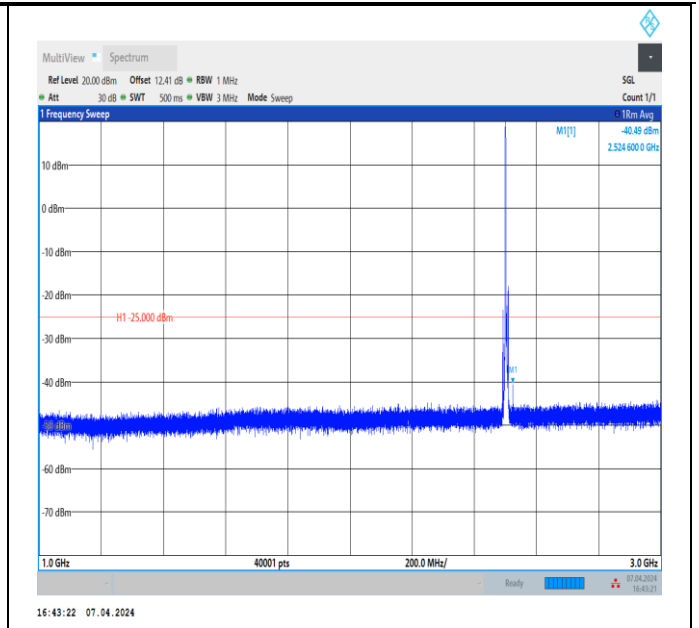

Band5_10MHz_QPSK_20600_1RB#0_3000~10000_3000~10000

Band7_5MHz_QPSK_20775_1RB#0_1000~3000_1000~3000
0