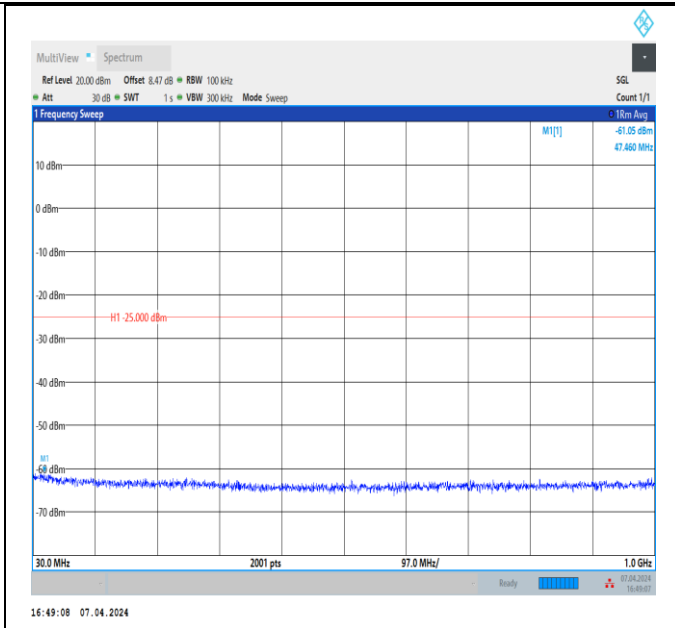

Band7_15MHz_QPSK_20825_1RB#0_3000~20000_3000~20000
0000

Band7_15MHz_QPSK_21100_1RB#0_30~1000_30~1000