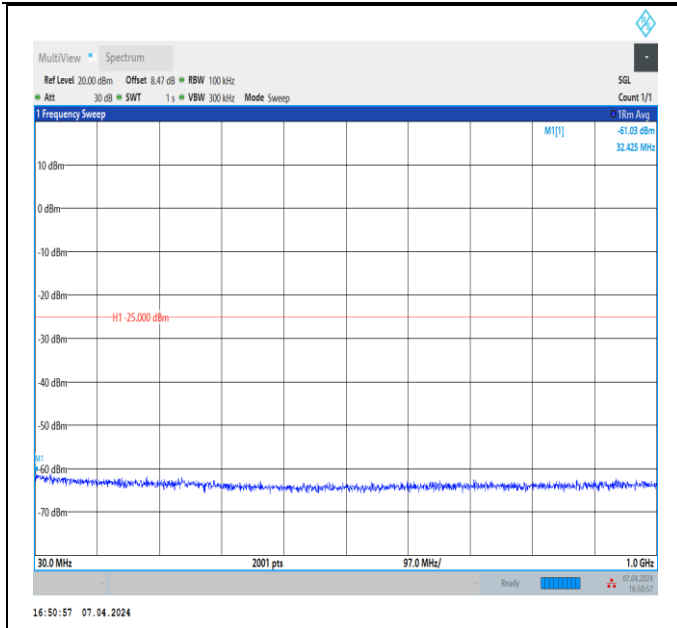

Band7_15MHz_QPSK_21100_1RB#0_20000~27000_20000~27000

Band7_15MHz_QPSK_21375_1RB#0_30~1000_30~1000

Band7_15MHz_QPSK_21375_1RB#0_1000~3000_1000~3000

Band7_15MHz_QPSK_21375_1RB#0_3000~20000_3000~20000

Band7_15MHz_QPSK_21375_1RB#0_20000~27000_20000~27000