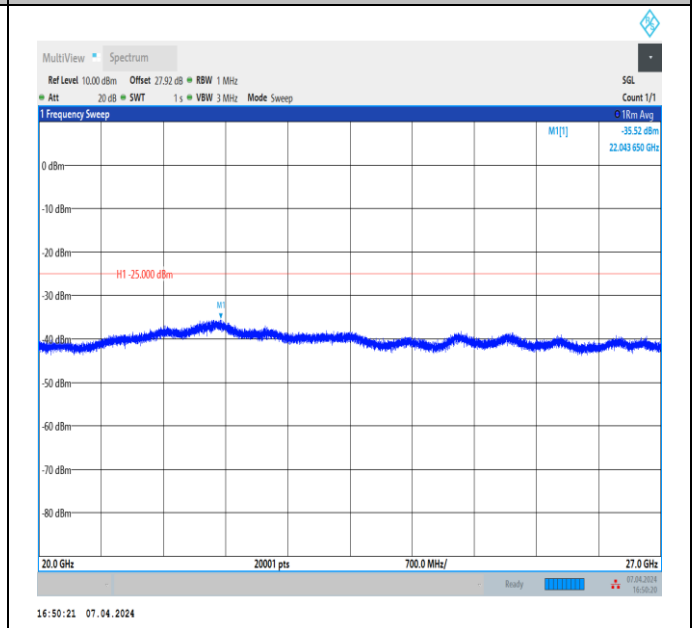

Band7_15MHz_QPSK_21100_1RB#0_20000~27000_20000~27000

Band7_15MHz_QPSK_21375_1RB#0_30~1000_30~1000

Band7_15MHz_QPSK_21375_1RB#0_1000~3000_1000~3000

Band7_15MHz_QPSK_21375_1RB#0_3000~20000_3000~20000

Band7_15MHz_QPSK_21375_1RB#0_20000~27000_20000~27000