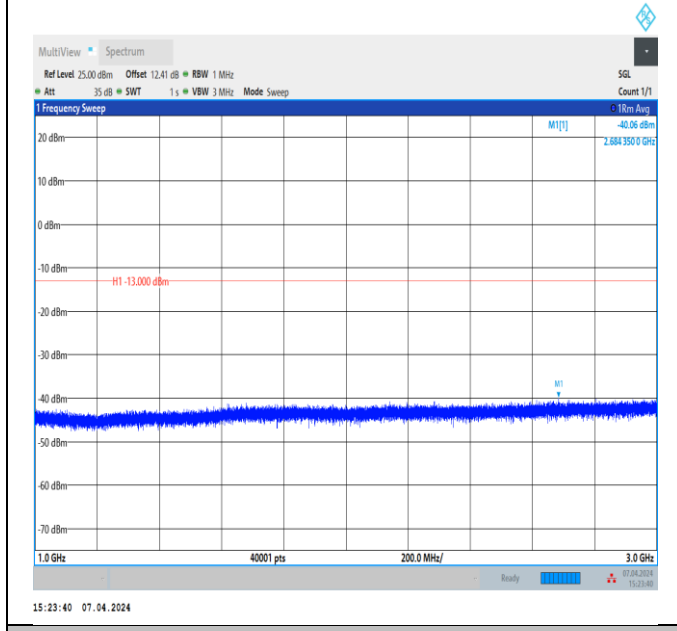

Band5_10MHz_QPSK_20525_1RB#0_3000~10000_3000~10000

Band5_10MHz_QPSK_20600_1RB#0_1000~3000_1000~3000