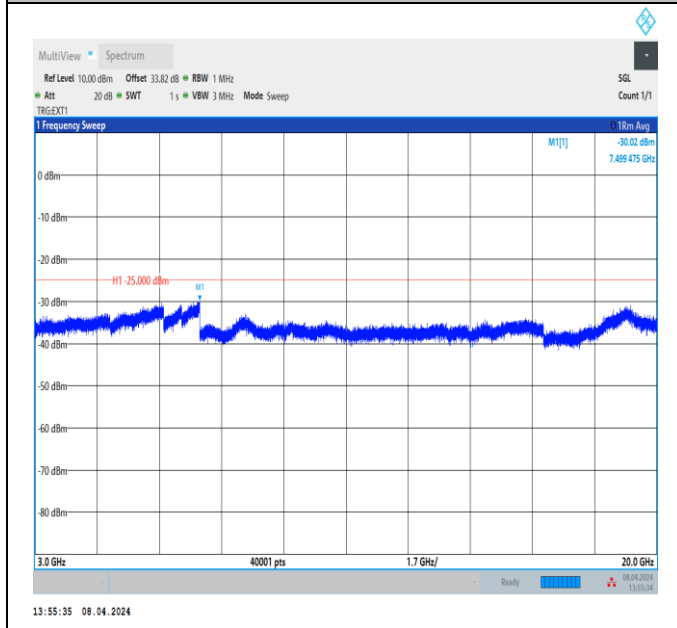

Band38_5MHz_QPSK_38000_1RB#0_30~1000_30~1000

Band38_5MHz_QPSK_38000_1RB#0_3000~20000_3000~20000