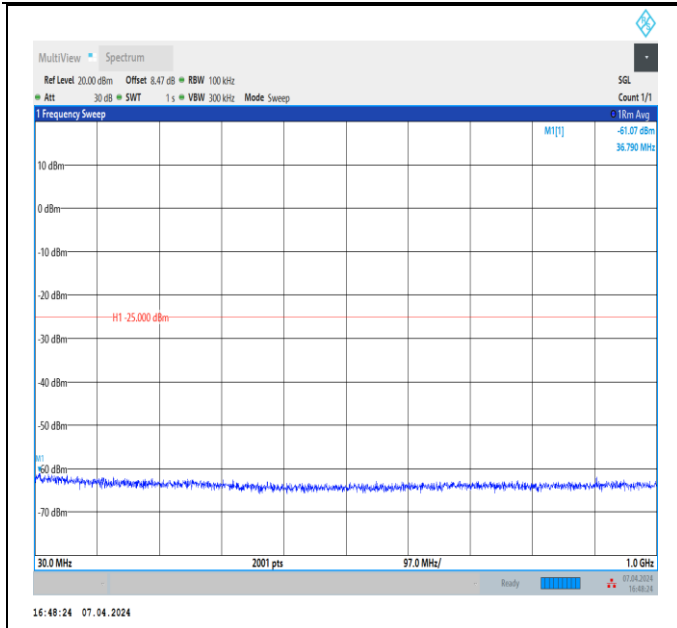

Band7_10MHz_QPSK_21400_1RB#0_3000~20000_3000~20000

Band7_15MHz_QPSK_20825_1RB#0_30~1000_30~1000