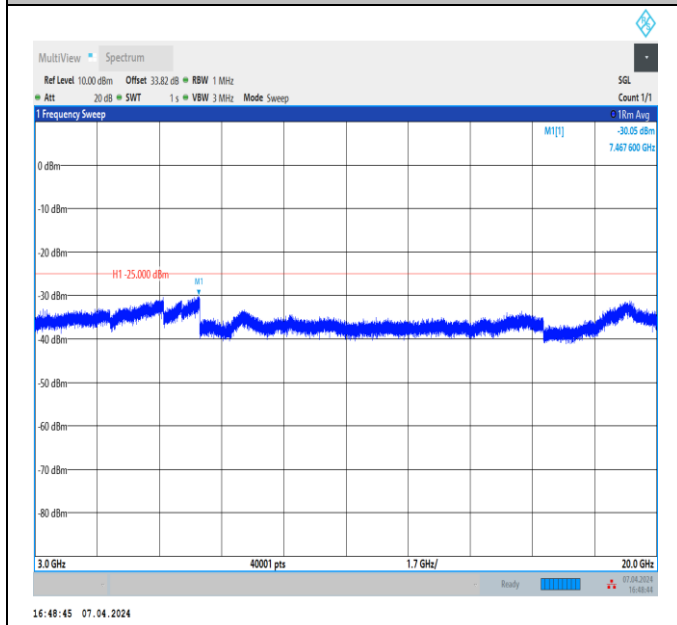

Band7_10MHz_QPSK_21400_1RB#0_3000~20000_3000~20000

Band7_10MHz_QPSK_21400_1RB#0_20000~27000_20000~27000

Band7_15MHz_QPSK_20825_1RB#0_30~1000_30~1000

Band7_15MHz_QPSK_20825_1RB#0_1000~3000_1000~3000
00

Band7_15MHz_QPSK_20825_1RB#0_3000~20000_3000~20000
0000