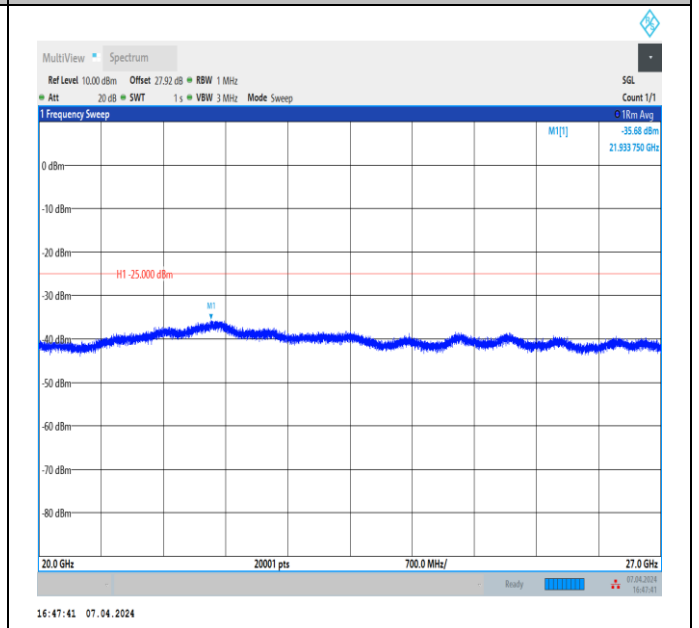

Band7_10MHz_QPSK_21400_1RB#0_1000~3000_1000~3000

Band7_10MHz_QPSK_21400_1RB#0_20000~27000_20000~27000