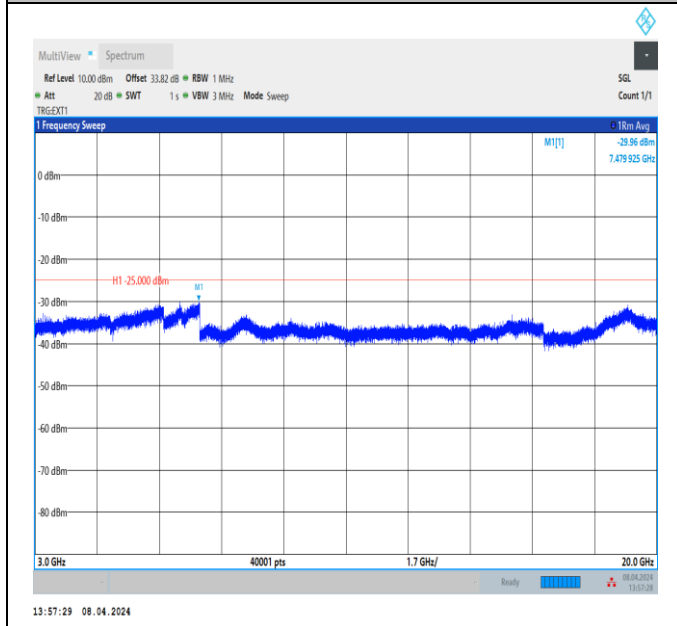

Band38_10MHz_QPSK_37800_1RB#0_30~1000_30~1000

Band38_10MHz_QPSK_37800_1RB#0_3000~20000_3000~20000