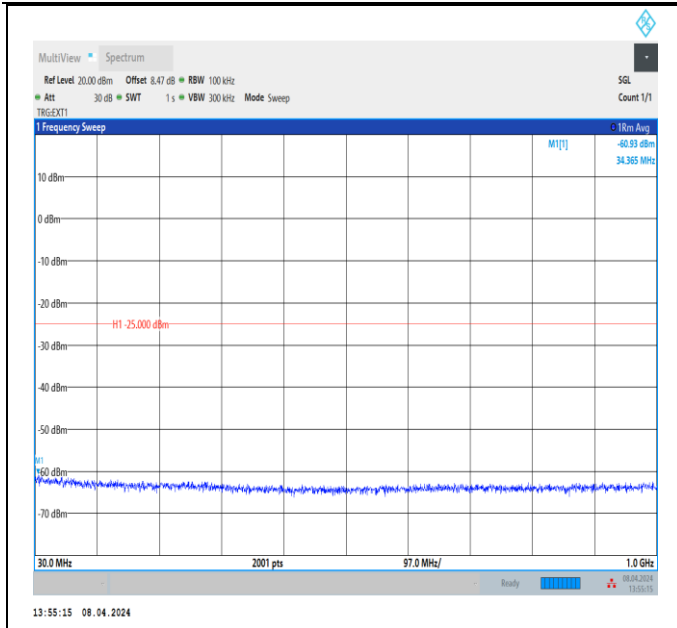

Band38_5MHz_QPSK_37775_1RB#0_3000~20000_3000~20000

Band38_5MHz_QPSK_38000_1RB#0_30~1000_30~1000