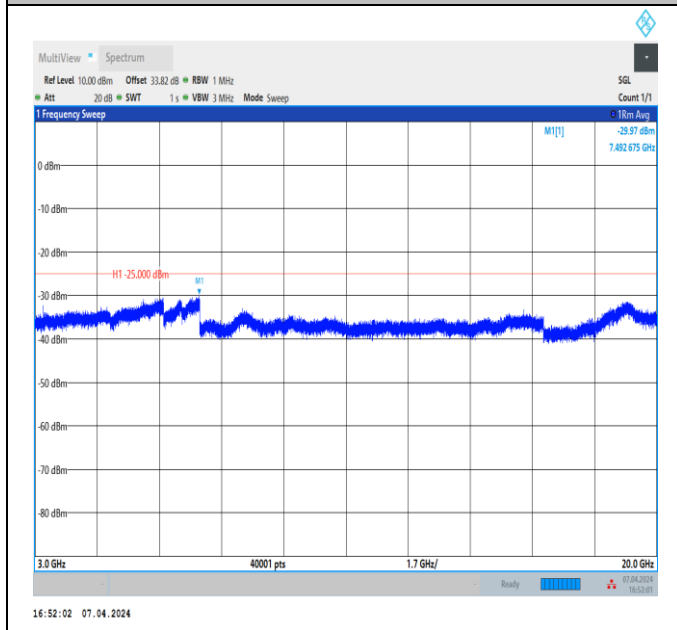

Band7_20MHz_QPSK_21100_1RB#0_30~1000_30~1000

Band7_20MHz_QPSK_21100_1RB#0_3000~20000_3000~20000