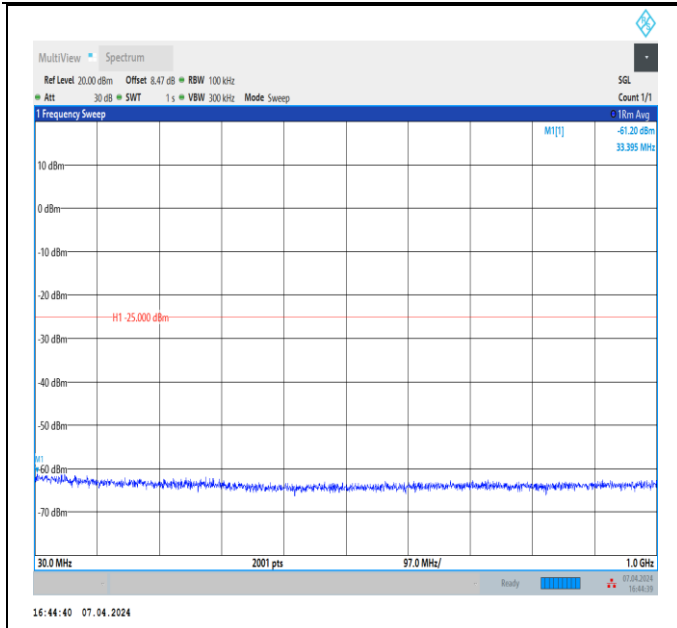

Band7_5MHz_QPSK_21100_1RB#0_30~1000_30~1000

Band7_5MHz_QPSK_21100_1RB#0_1000~3000_1000~3000
0

Band7_5MHz_QPSK_21100_1RB#0_3000~20000_3000~20000
000

Band7_5MHz_QPSK_21100_1RB#0_20000~27000_20000~27000

Band7_5MHz_QPSK_21425_1RB#0_30~1000_30~1000