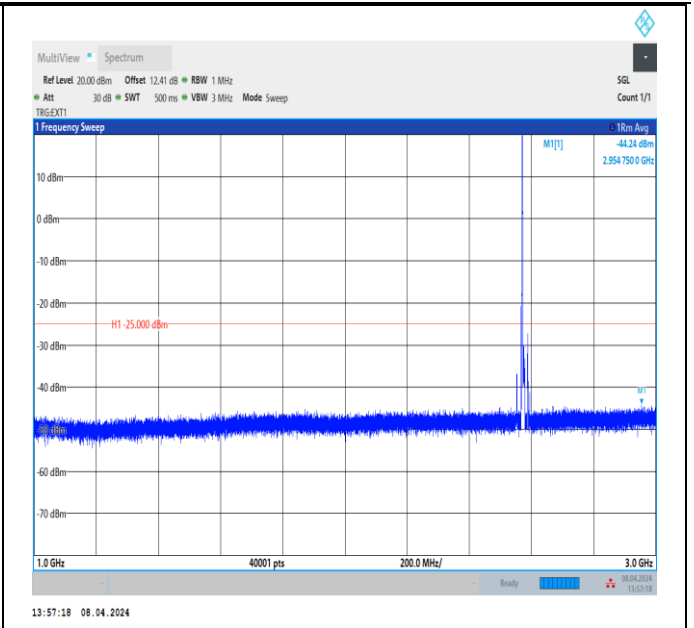

Band38_5MHz_QPSK_38225_1RB#0_20000~27000_20000~27000

Band38_10MHz_QPSK_37800_1RB#0_1000~3000_1000~3000