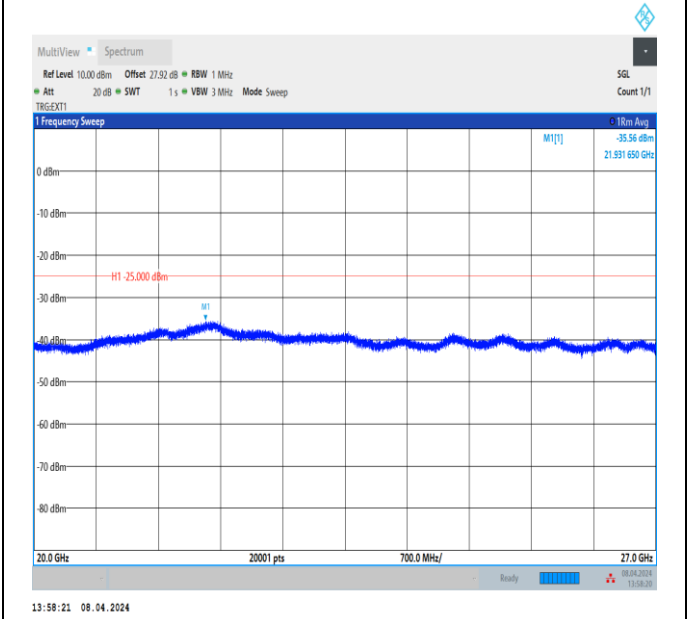

Band38_10MHz_QPSK_38000_1RB#0_1000~3000_1000~3000

Band38_10MHz_QPSK_38000_1RB#0_20000~27000_20000~27000