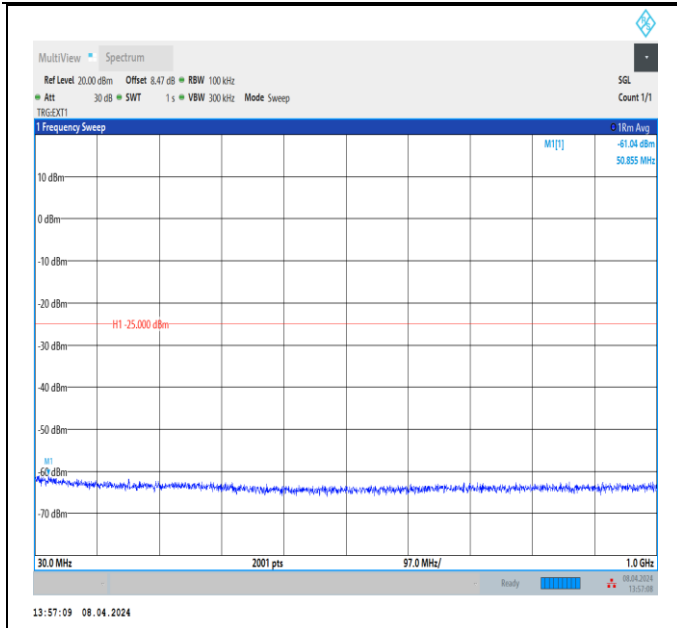

Band38_5MHz_QPSK_38225_1RB#0_3000~20000_3000~20000
0000

Band38_10MHz_QPSK_37800_1RB#0_30~1000_30~1000