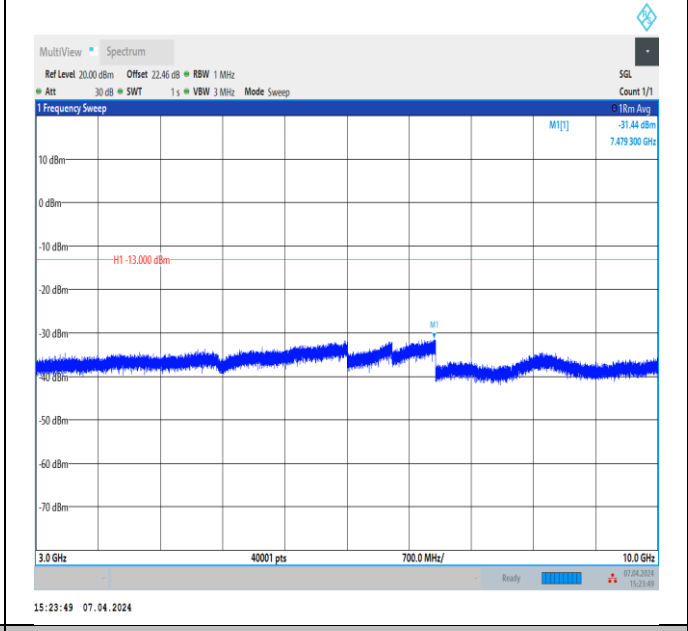

Band5_10MHz_QPSK_20525_1RB#0_1000~3000_1000~3000
 00

Band5_10MHz_QPSK_20525_1RB#0_3000~10000_3000~10000

Band5_10MHz_QPSK_20600_1RB#0_30~1000_30~1000

Band5_10MHz_QPSK_20600_1RB#0_1000~3000_1000~3000

Band5_10MHz_QPSK_20600_1RB#0_3000~10000_3000~10000