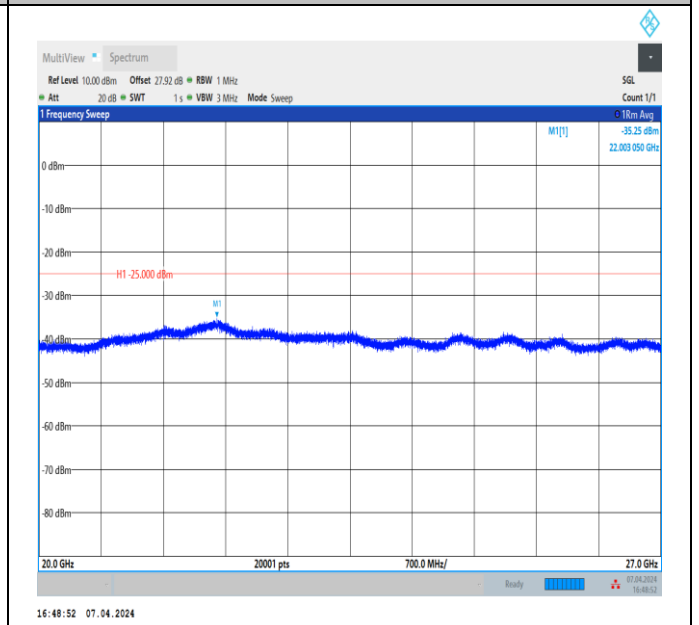

Band7_10MHz_QPSK_21400_1RB#0_3000~20000_3000~20000

Band7_10MHz_QPSK_21400_1RB#0_20000~27000_20000~27000

Band7_15MHz_QPSK_20825_1RB#0_30~1000_30~1000

Band7_15MHz_QPSK_20825_1RB#0_1000~3000_1000~3000
00

Band7_15MHz_QPSK_20825_1RB#0_3000~20000_3000~20000
0000