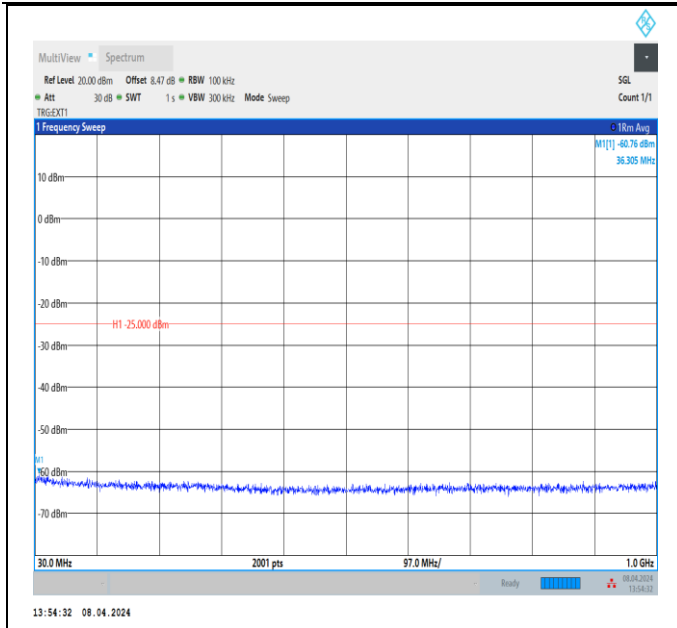

Band7_20MHz_QPSK_21350_1RB#0_3000~20000_3000~20000
0000

Band38_5MHz_QPSK_37775_1RB#0_30~1000_30~1000