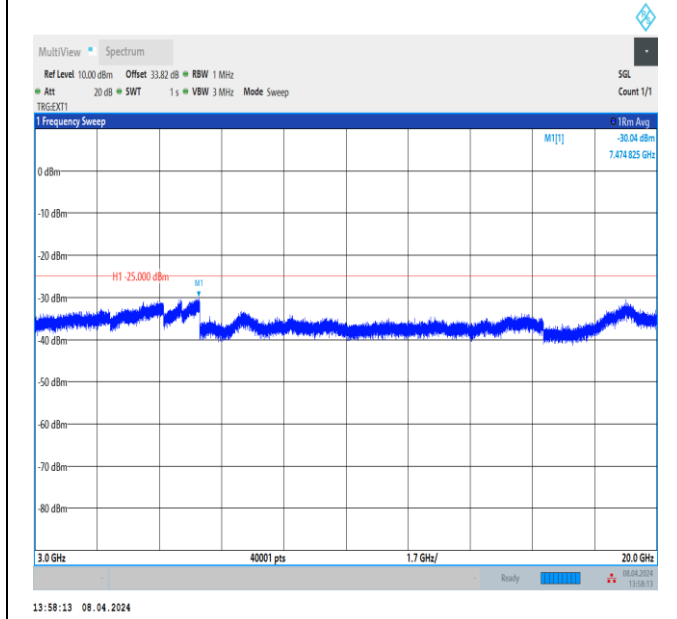

Band38_10MHz_QPSK_38000_1RB#0_30~1000_30~1000

Band38_10MHz_QPSK_38000_1RB#0_3000~20000_3000~20000