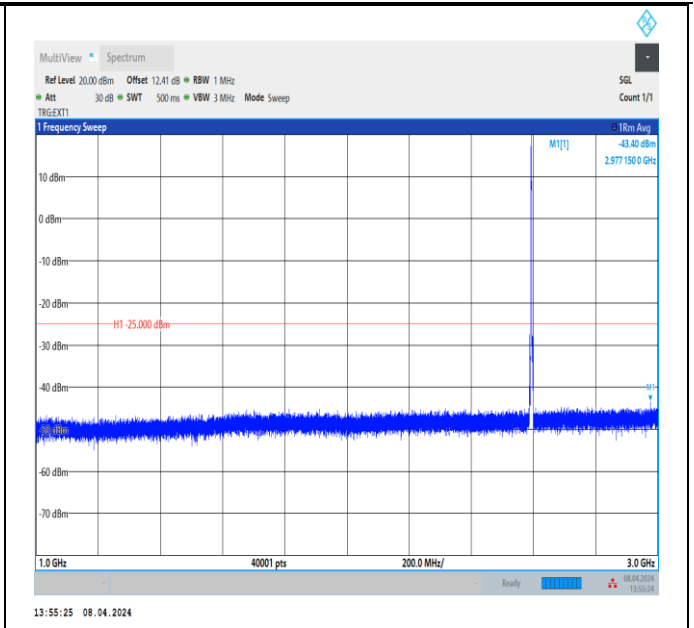

Band38_5MHz_QPSK_37775_1RB#0_20000~27000_20000~27000

Band38_5MHz_QPSK_38000_1RB#0_1000~3000_1000~3000