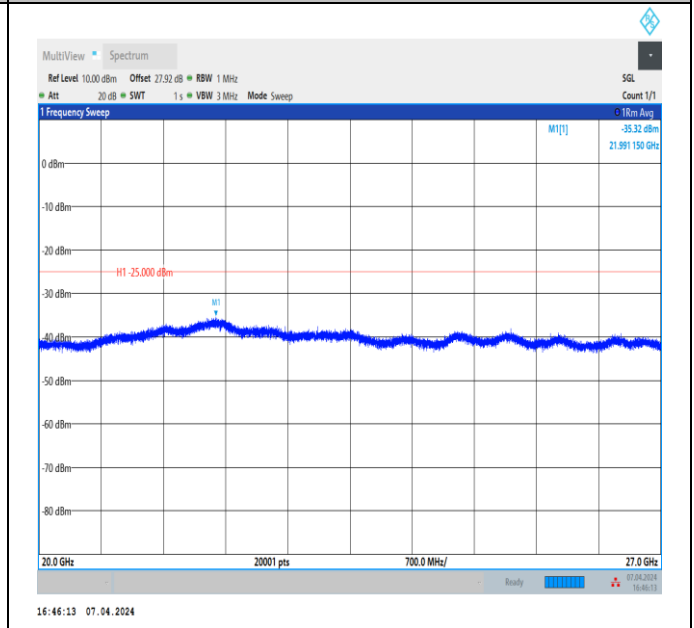

Band7_10MHz_QPSK_20800_1RB#0_1000~3000_1000~3000

Band7_10MHz_QPSK_20800_1RB#0_20000~27000_20000~27000