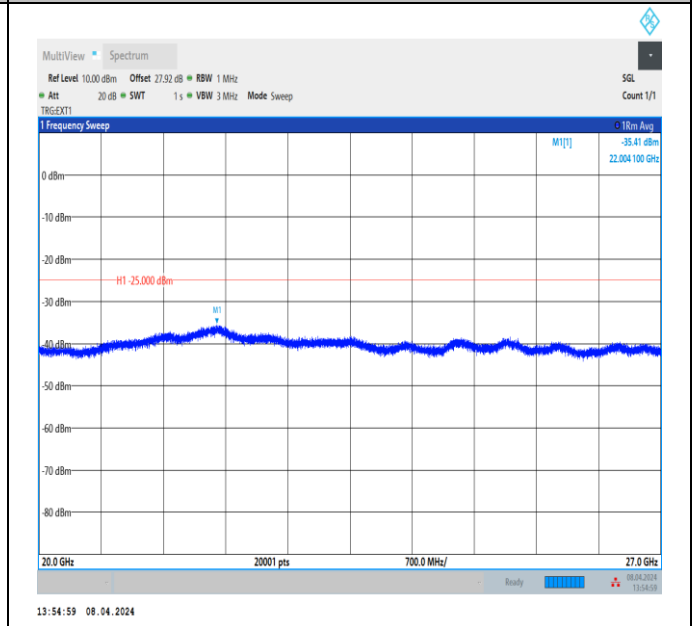

Band7_20MHz_QPSK_21350_1RB#0_3000~20000_3000~20000
0000

Band7_20MHz_QPSK_21350_1RB#0_20000~27000_20000~27000

Band38_5MHz_QPSK_37775_1RB#0_30~1000_30~1000

Band38_5MHz_QPSK_37775_1RB#0_1000~3000_1000~3000

Band38_5MHz_QPSK_37775_1RB#0_3000~20000_3000~20000