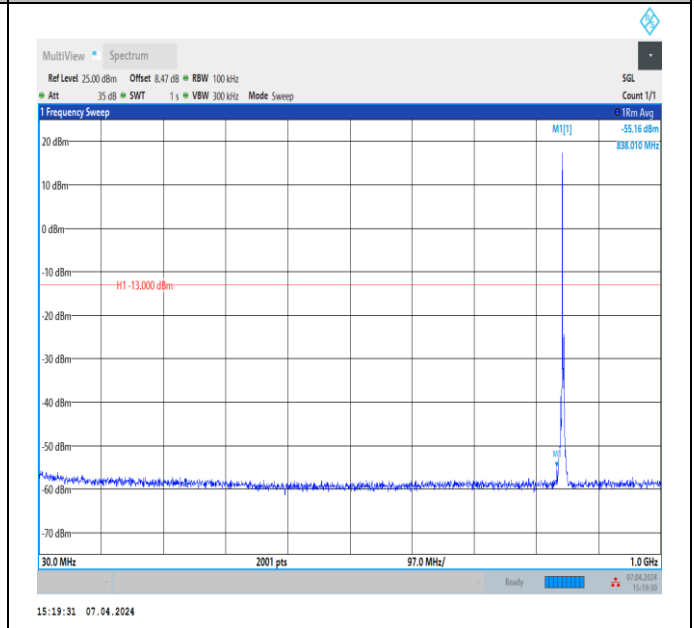

Band5_3MHz_QPSK_20525_1RB#0_1000~3000_1000~3000
0

Band5_3MHz_QPSK_20635_1RB#0_30~1000_30~1000
000