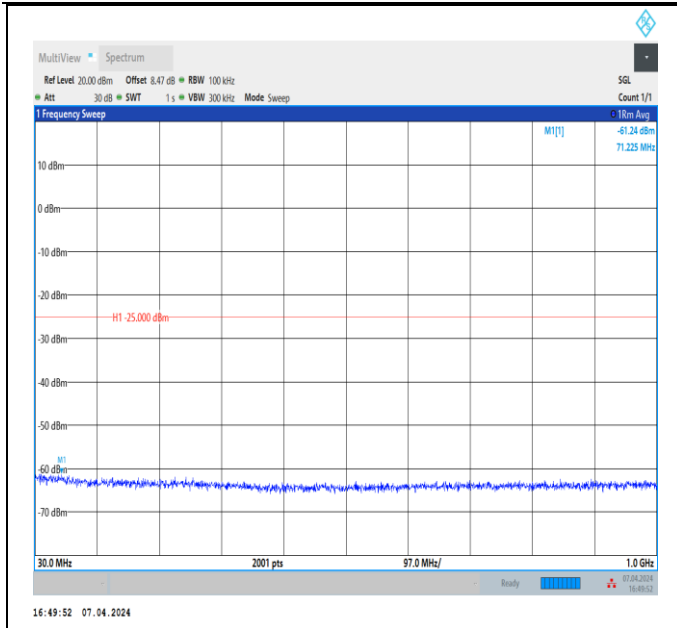

Band7_15MHz_QPSK_21100_1RB#0_3000~20000_3000~20000

Band7_15MHz_QPSK_21375_1RB#0_30~1000_30~1000