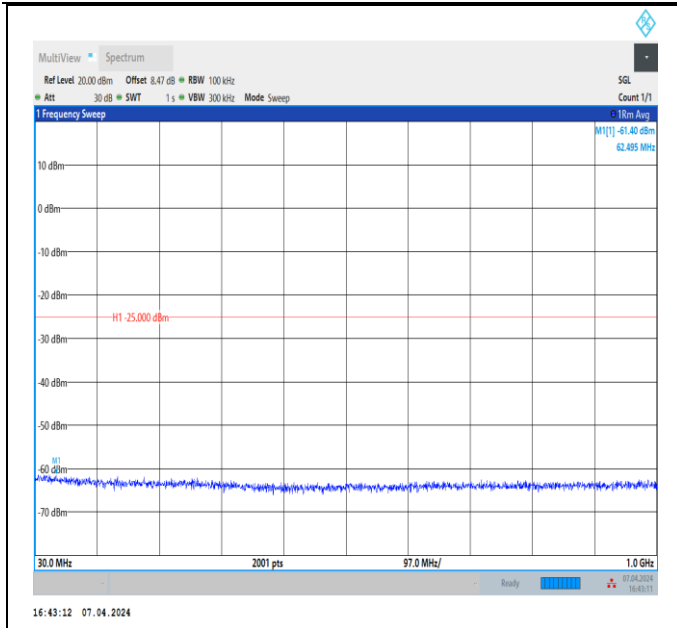

Band5_10MHz_QPSK_20525_1RB#0_1000~3000_1000~3000
 00

Band5_10MHz_QPSK_20525_1RB#0_3000~10000_3000~10000

Band5_10MHz_QPSK_20600_1RB#0_30~1000_30~1000

Band5_10MHz_QPSK_20600_1RB#0_1000~3000_1000~3000

Band5_10MHz_QPSK_20600_1RB#0_3000~10000_3000~10000