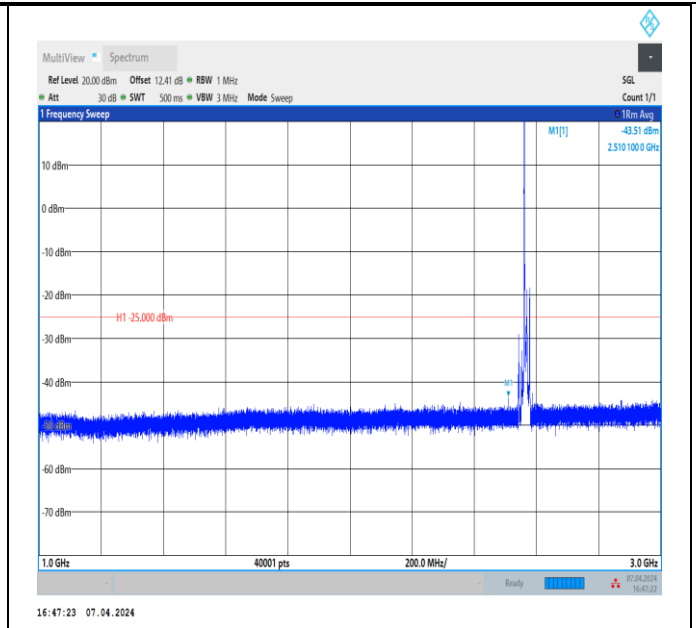

Band7_10MHz_QPSK_20800_1RB#0_1000~3000_1000~3000

Band7_10MHz_QPSK_20800_1RB#0_3000~20000_3000~20000

Band7_10MHz_QPSK_20800_1RB#0_20000~27000_20000~27000

Band7_10MHz_QPSK_21400_1RB#0_30~1000_30~1000

Band7_10MHz_QPSK_21400_1RB#0_1000~3000_1000~3000