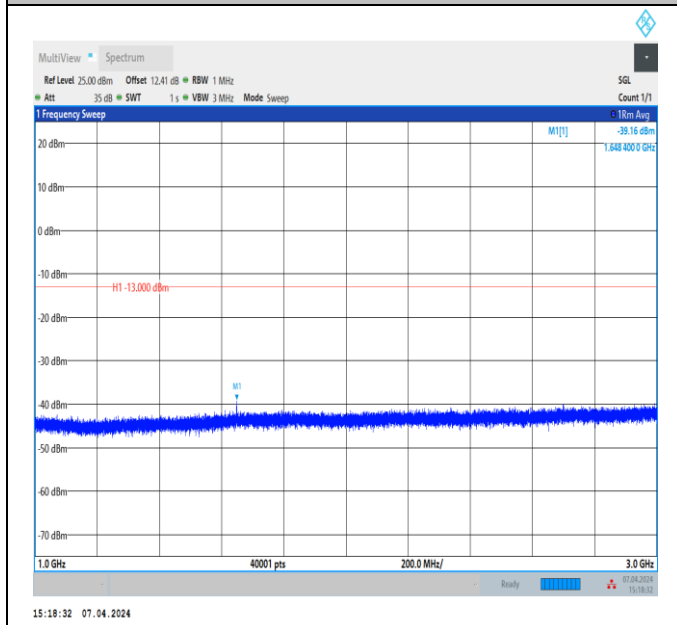

Band5_1.4MHz_QPSK_20643_1RB#0_3000~10000_3000~10000

Band5_3MHz_QPSK_20415_1RB#0_30~1000_30~1000

Band5_3MHz_QPSK_20415_1RB#0_1000~3000_1000~3000

Band5_3MHz_QPSK_20415_1RB#0_3000~10000_3000~10000

Band5_3MHz_QPSK_20525_1RB#0_30~1000_30~1000
 000