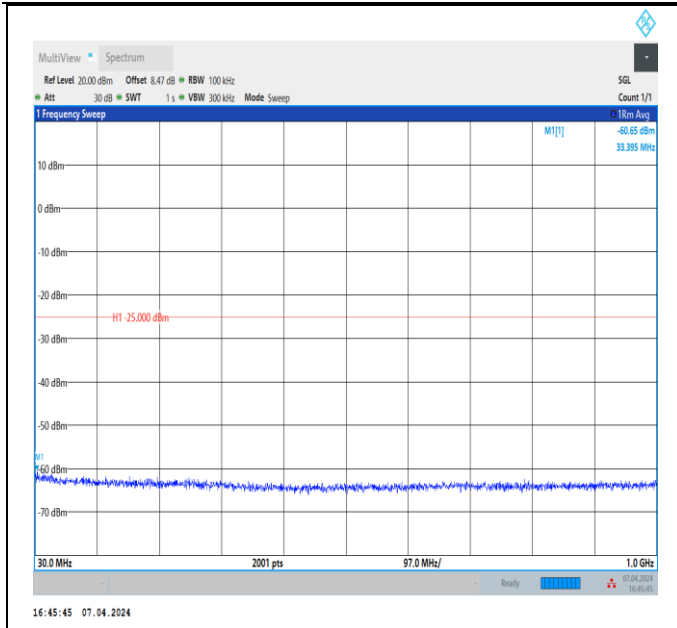

Band7_5MHz_QPSK_21425_1RB#0_3000~20000_3000~20000
000

Band7_10MHz_QPSK_20800_1RB#0_30~1000_30~1000