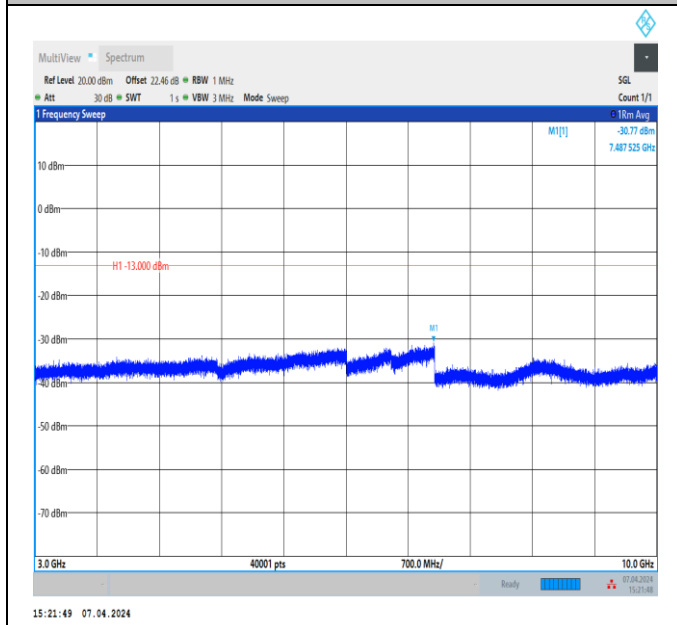

Band5_5MHz_QPSK_20525_1RB#0_1000~3000_1000~3000

Band5_5MHz_QPSK_20525_1RB#0_3000~10000_3000~10000

Band5_5MHz_QPSK_20625_1RB#0_30~1000_30~1000

Band5_5MHz_QPSK_20625_1RB#0_1000~3000_1000~3000
0

Band5_5MHz_QPSK_20625_1RB#0_3000~10000_3000~10000
000

Band5_10MHz_QPSK_20450_1RB#0_30~1000_30~1000

Band5_10MHz_QPSK_20450_1RB#0_1000~3000_1000~3000
 00

Band5_10MHz_QPSK_20450_1RB#0_3000~10000_3000~10000
 0000

Band5_10MHz_QPSK_20525_1RB#0_30~1000_30~1000
 00