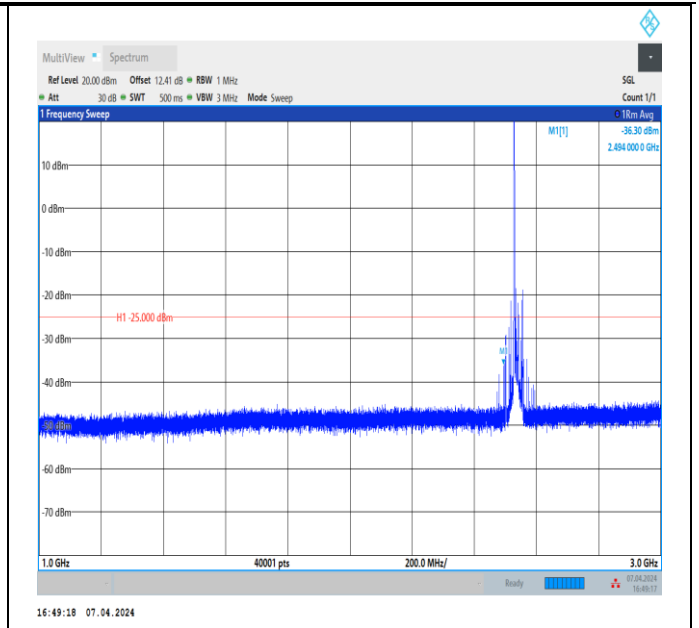

Band7_15MHz_QPSK_20825_1RB#0_20000~27000_20000~27000
~27000

Band7_15MHz_QPSK_21100_1RB#0_1000~3000_1000~3000