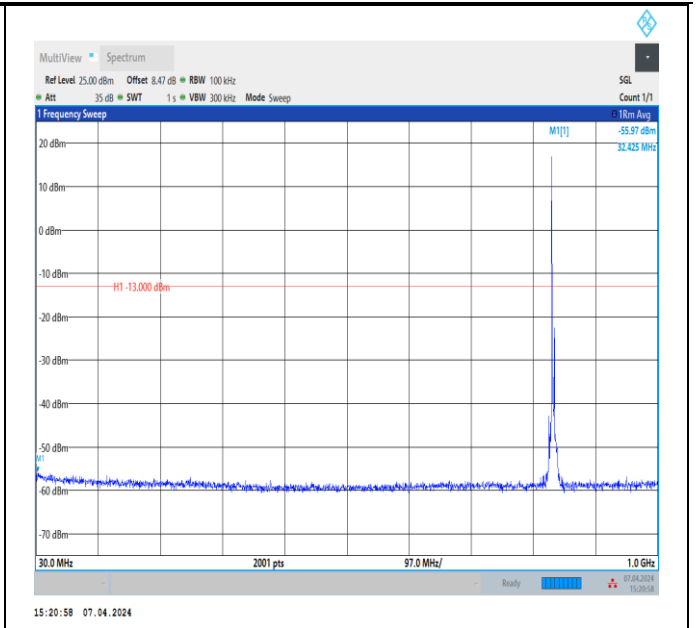

Band5_3MHz_QPSK_20635_1RB#0_3000~10000_3000~10
000

Band5_5MHz_QPSK_20425_1RB#0_30~1000_30~1000
0

Band5_5MHz_QPSK_20425_1RB#0_1000~3000_1000~300
0

Band5_5MHz_QPSK_20425_1RB#0_3000~10000_3000~10000

Band5_5MHz_QPSK_20525_1RB#0_30~1000_30~1000