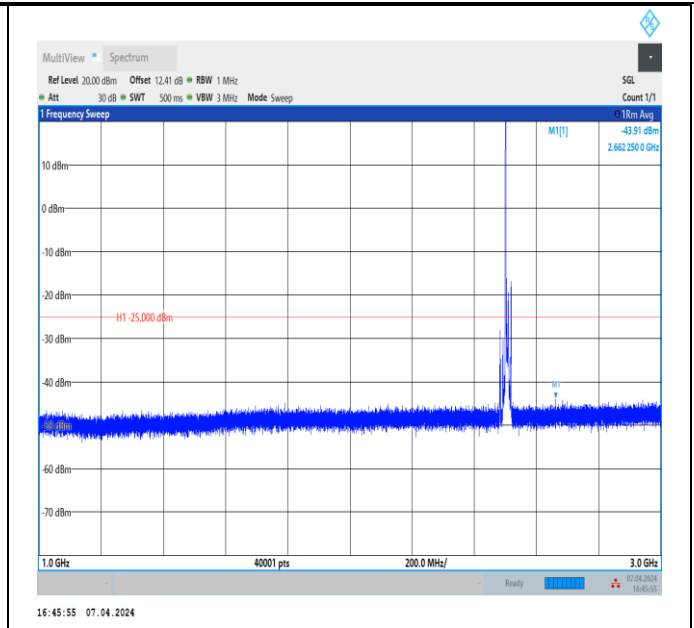

Band7_5MHz_QPSK_21425_1RB#0_1000~3000_1000~300
0

Band7_5MHz_QPSK_21425_1RB#0_3000~20000_3000~20000
000

Band7_5MHz_QPSK_21425_1RB#0_20000~27000_20000~27000
27000

Band7_10MHz_QPSK_20800_1RB#0_30~1000_30~1000