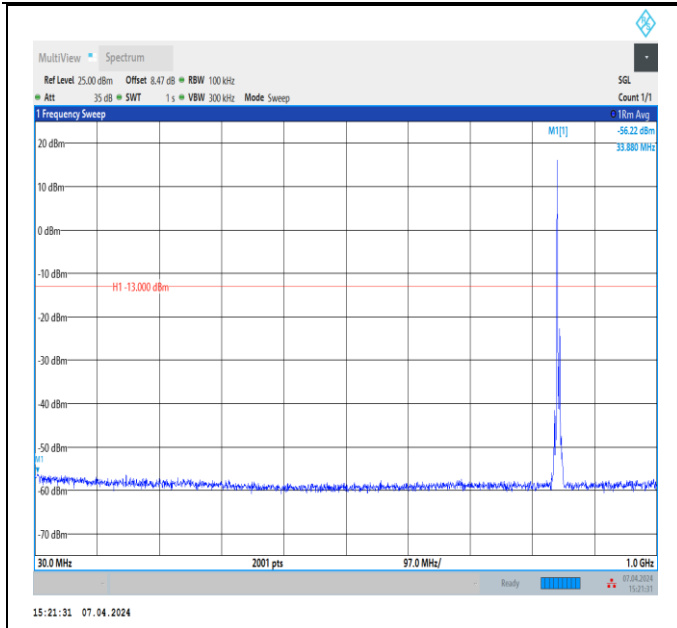

Band5_5MHz_QPSK_20525_1RB#0_1000~3000_1000~3000

Band5_5MHz_QPSK_20625_1RB#0_30~1000_30~1000