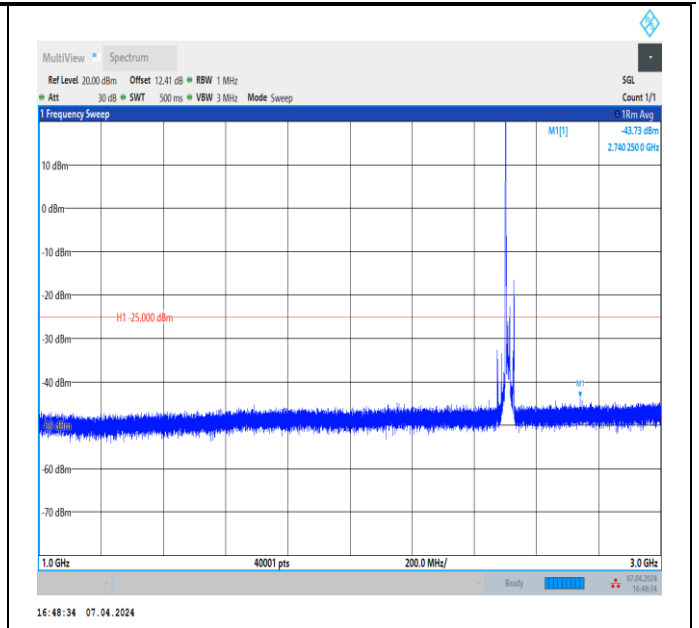

Band7_10MHz_QPSK_21400_1RB#0_20000~27000_20000~27000

Band7_15MHz_QPSK_20825_1RB#0_1000~3000_1000~3000
00