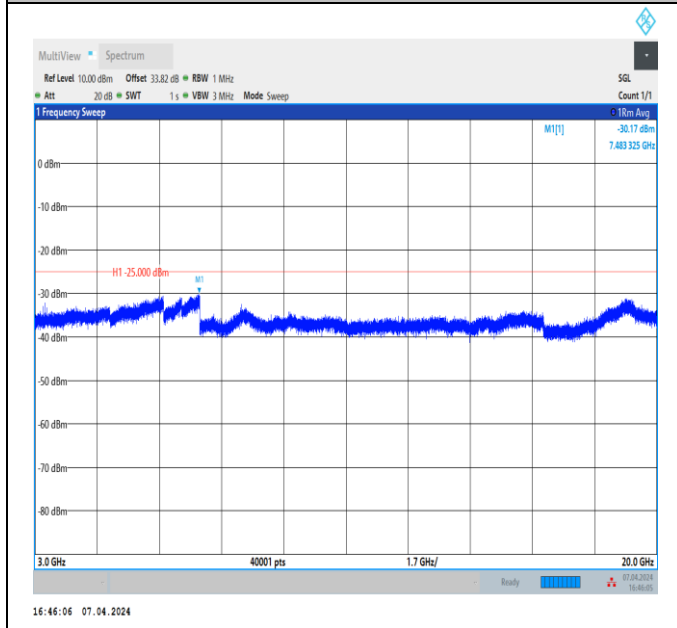

Band7_10MHz_QPSK_20800_1RB#0_30~1000_30~1000

Band7_10MHz_QPSK_20800_1RB#0_3000~20000_3000~20000