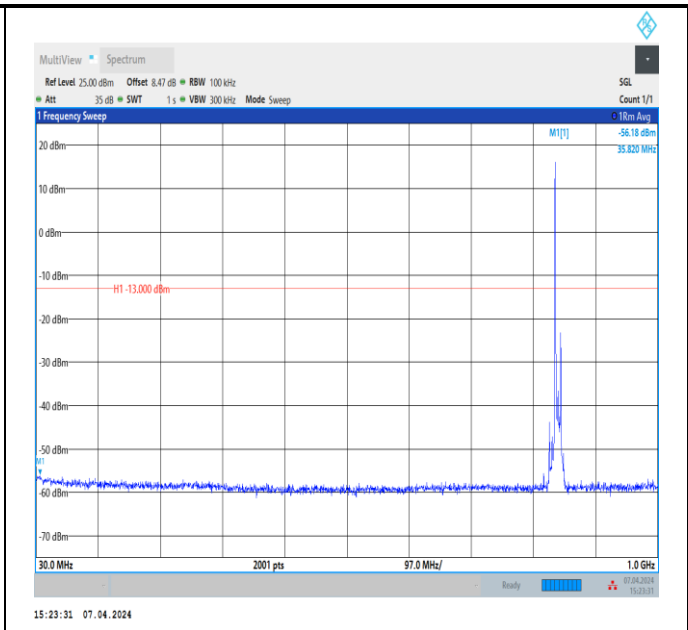

Band5_10MHz_QPSK_20525_1RB#0_1000~3000_1000~3000
00

Band5_10MHz_QPSK_20600_1RB#0_30~1000_30~1000