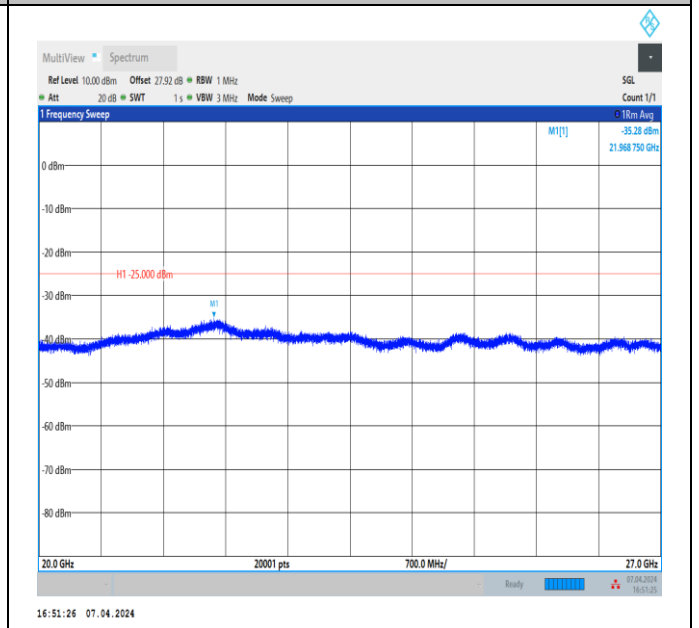

Band7_20MHz_QPSK_20850_1RB#0_1000~3000_1000~3000

Band7_20MHz_QPSK_20850_1RB#0_20000~27000_20000~27000