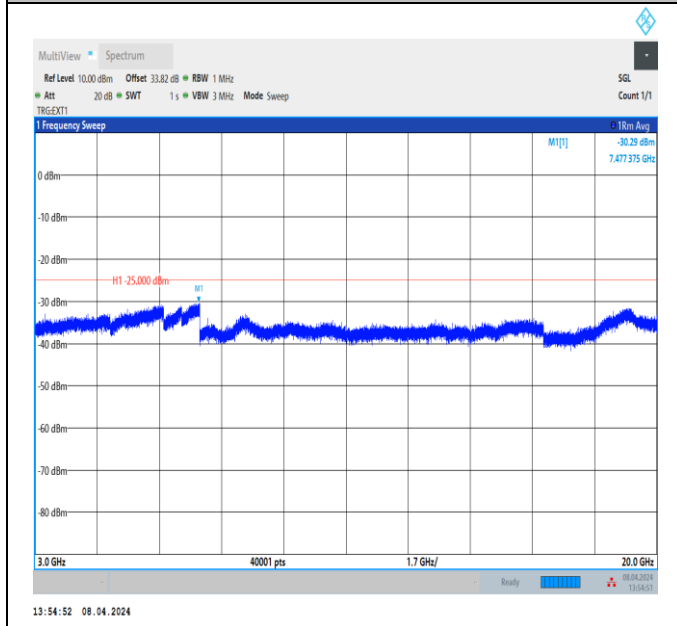

Band7_20MHz_QPSK_21350_1RB#0_3000~20000_3000~20000
0000

Band7_20MHz_QPSK_21350_1RB#0_20000~27000_20000~27000

Band38_5MHz_QPSK_37775_1RB#0_30~1000_30~1000

Band38_5MHz_QPSK_37775_1RB#0_1000~3000_1000~3000

Band38_5MHz_QPSK_37775_1RB#0_3000~20000_3000~20000