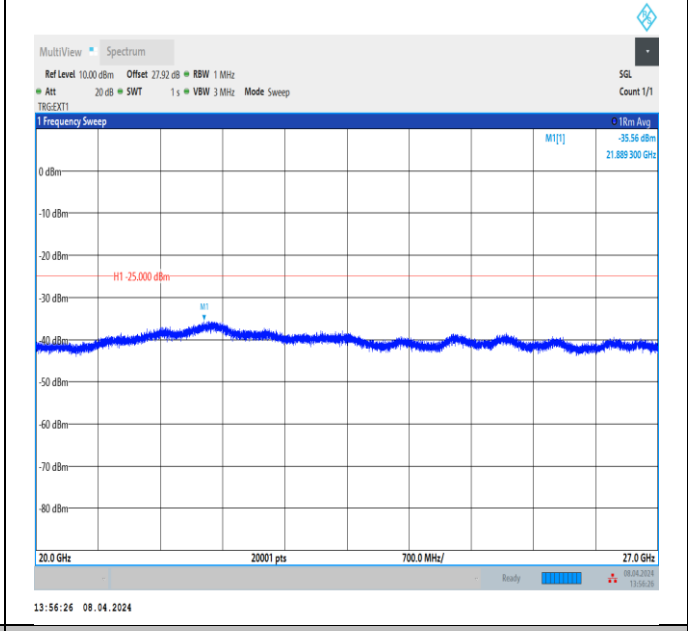

Band38_5MHz_QPSK_38225_1RB#0_1000~3000_1000~3000
00

Band38_5MHz_QPSK_38225_1RB#0_20000~27000_20000~27000