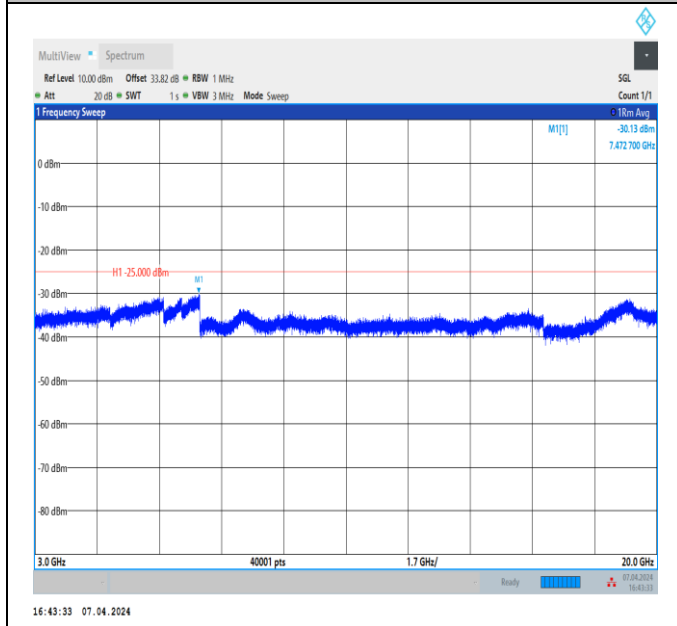

Band7_5MHz_QPSK_20775_1RB#0_30~1000_30~1000

Band7_5MHz_QPSK_20775_1RB#0_3000~20000_3000~20000
000