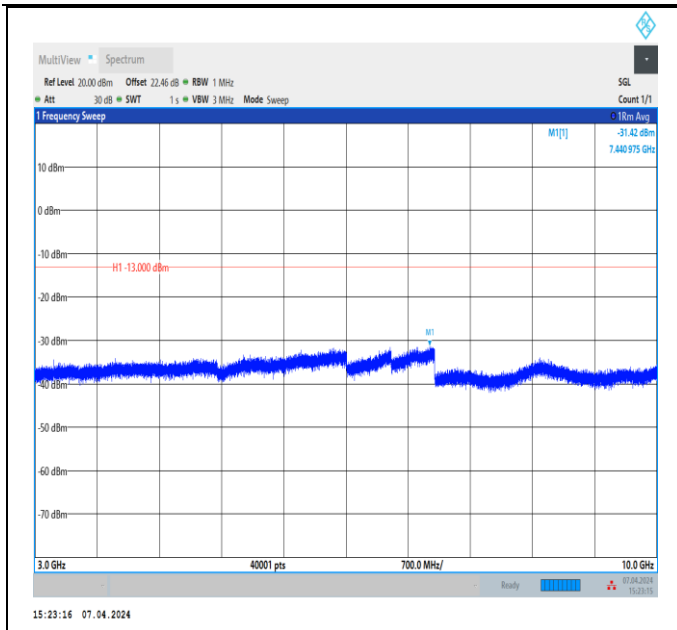

Band5_10MHz_QPSK_20525_1RB#0_30~1000_30~1000
00

Band5_10MHz_QPSK_20525_1RB#0_3000~10000_3000~10000