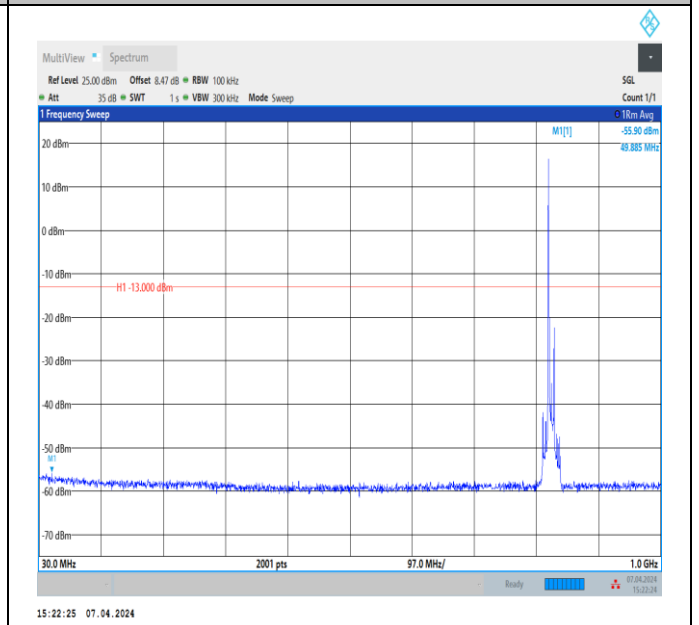

Band5_5MHz_QPSK_20525_1RB#0_1000~3000_1000~3000

Band5_5MHz_QPSK_20525_1RB#0_3000~10000_3000~10000

Band5_5MHz_QPSK_20625_1RB#0_30~1000_30~1000

Band5_5MHz_QPSK_20625_1RB#0_1000~3000_1000~3000
0

Band5_5MHz_QPSK_20625_1RB#0_3000~10000_3000~10000
000