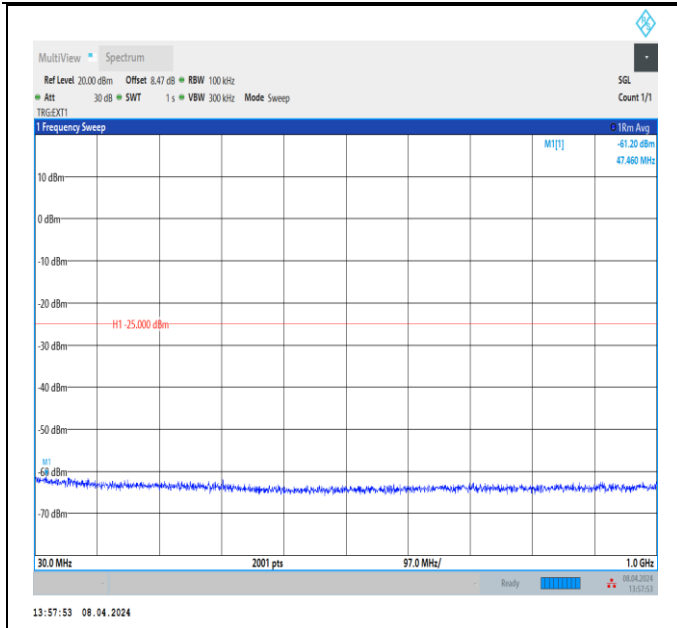

Band38_10MHz_QPSK_37800_1RB#0_30~1000_30~1000

Band38_10MHz_QPSK_37800_1RB#0_1000~3000_1000~3000

Band38_10MHz_QPSK_37800_1RB#0_3000~20000_3000~20000

Band38_10MHz_QPSK_37800_1RB#0_20000~27000_20000~27000

Band38_10MHz_QPSK_38000_1RB#0_30~1000_30~1000