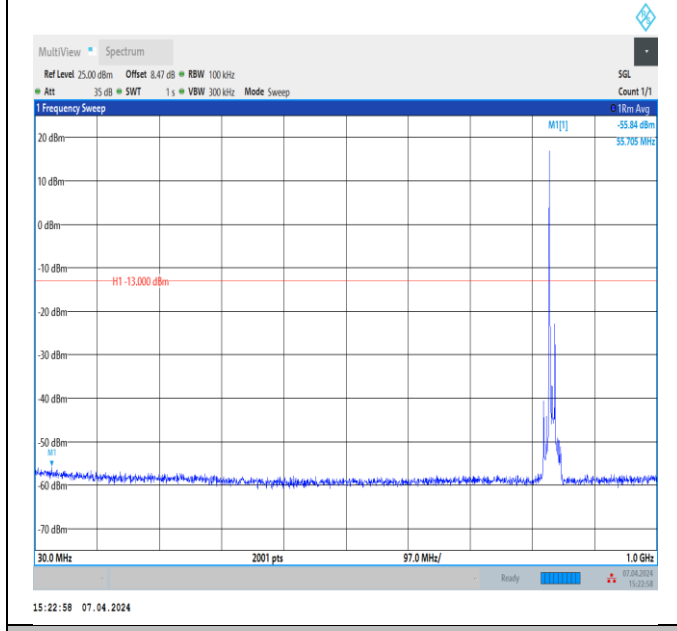

Band5_10MHz_QPSK_20450_1RB#0_1000~3000_1000~3000
00

Band5_10MHz_QPSK_20525_1RB#0_30~1000_30~1000
00