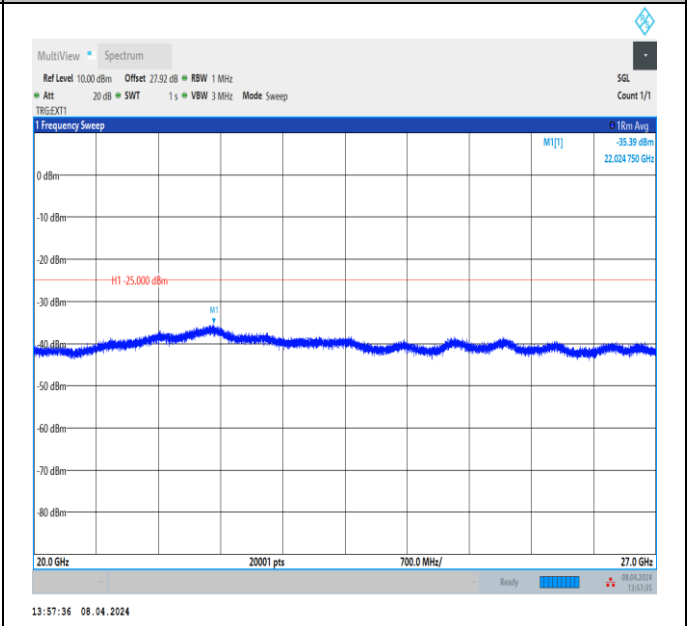

Band38_10MHz_QPSK_37800_1RB#0_1000~3000_1000~3000

Band38_10MHz_QPSK_37800_1RB#0_20000~27000_20000~27000