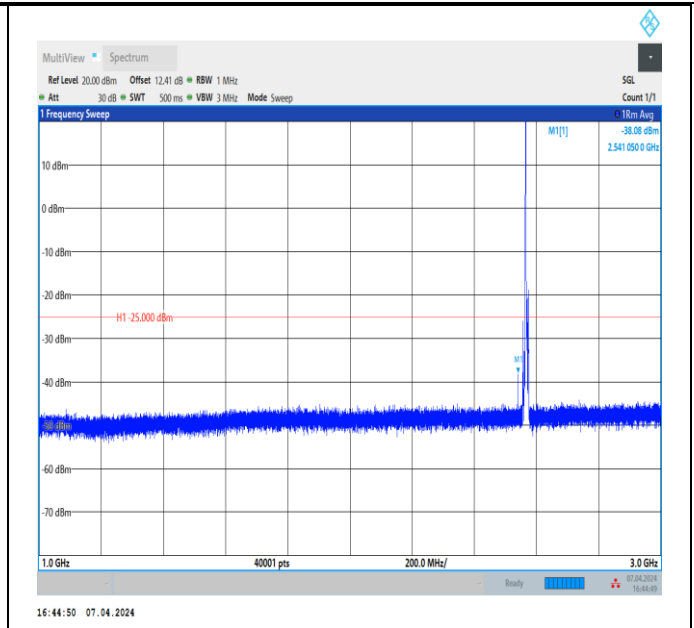

Band7_5MHz_QPSK_21100_1RB#0_30~1000_30~1000

Band7_5MHz_QPSK_21100_1RB#0_1000~3000_1000~3000
0

Band7_5MHz_QPSK_21100_1RB#0_3000~20000_3000~20000
000

Band7_5MHz_QPSK_21100_1RB#0_20000~27000_20000~27000

Band7_5MHz_QPSK_21425_1RB#0_30~1000_30~1000