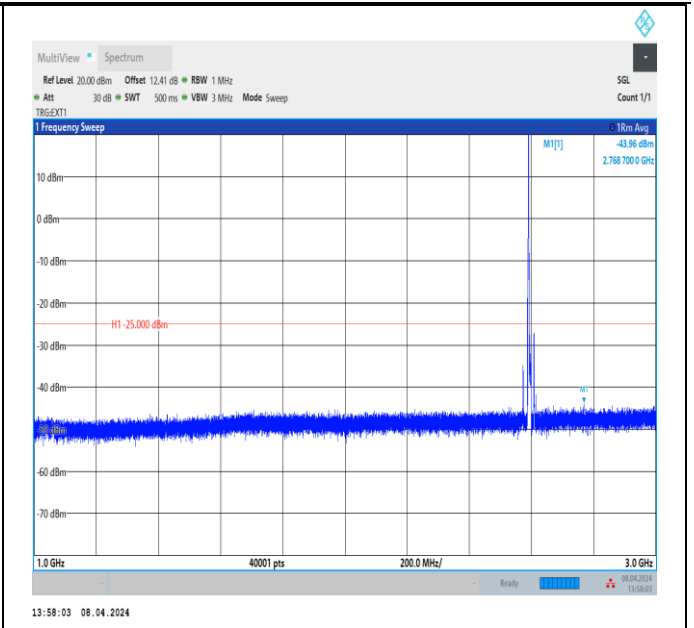

Band38_10MHz_QPSK_37800_1RB#0_30~1000_30~1000

Band38_10MHz_QPSK_37800_1RB#0_1000~3000_1000~3000

Band38_10MHz_QPSK_37800_1RB#0_3000~20000_3000~20000

Band38_10MHz_QPSK_37800_1RB#0_20000~27000_20000~27000

Band38_10MHz_QPSK_38000_1RB#0_30~1000_30~1000