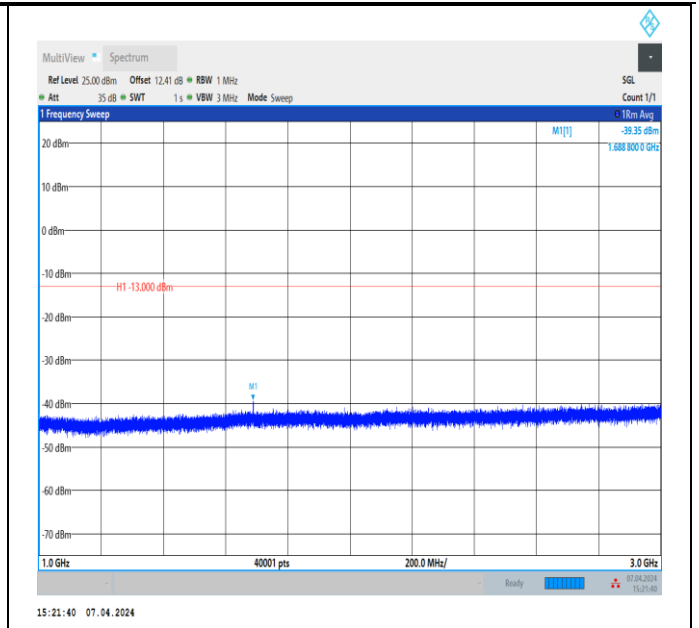

Band5_5MHz_QPSK_20525_1RB#0_3000~10000_3000~10000

Band5_5MHz_QPSK_20625_1RB#0_1000~3000_1000~3000
0