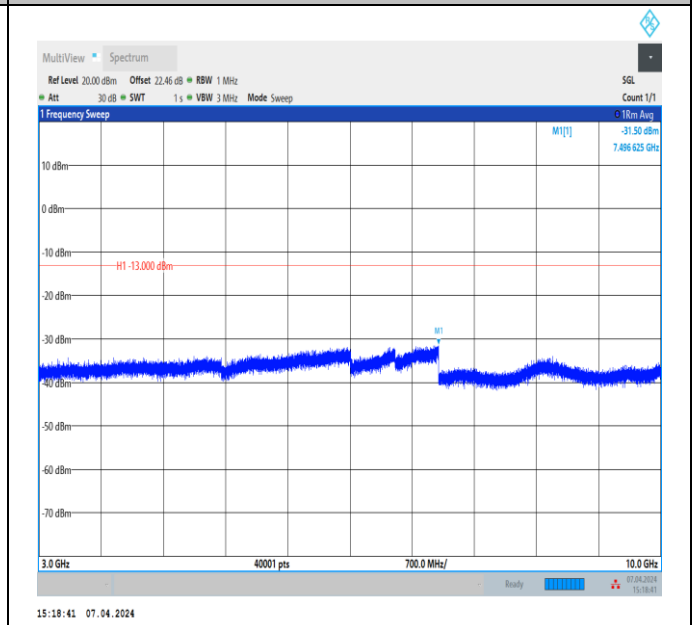

Band5_1.4MHz_QPSK_20643_1RB#0_3000~10000_3000~10000

Band5_3MHz_QPSK_20415_1RB#0_30~1000_30~1000

Band5_3MHz_QPSK_20415_1RB#0_1000~3000_1000~3000

Band5_3MHz_QPSK_20415_1RB#0_3000~10000_3000~10000

Band5_3MHz_QPSK_20525_1RB#0_30~1000_30~1000
 000