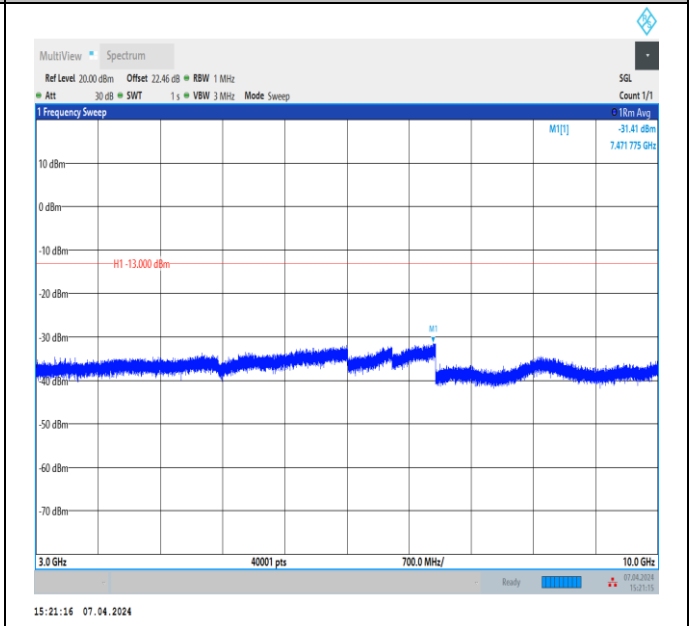

Band5_5MHz_QPSK_20525_1RB#0_30~1000_30~1000

Band5_5MHz_QPSK_20525_1RB#0_3000~10000_3000~10000