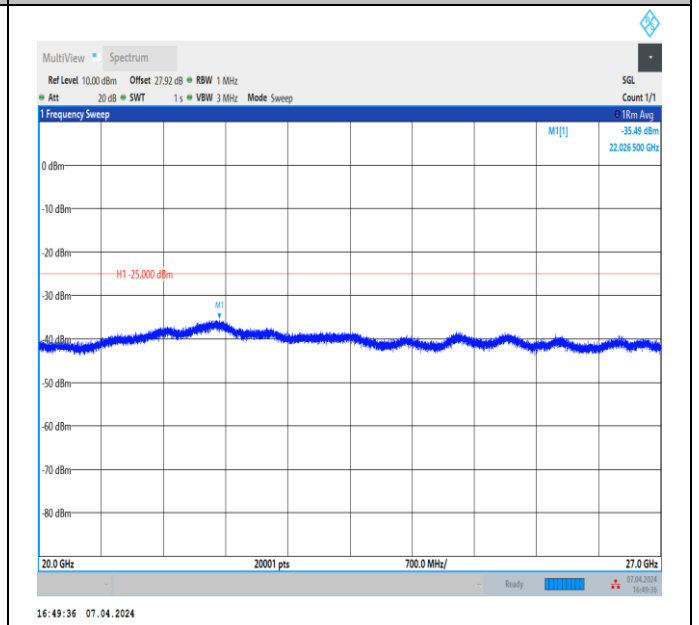

Band7_15MHz_QPSK_20825_1RB#0_20000~27000_20000~27000
~27000

Band7_15MHz_QPSK_21100_1RB#0_30~1000_30~1000

Band7_15MHz_QPSK_21100_1RB#0_1000~3000_1000~3000

Band7_15MHz_QPSK_21100_1RB#0_3000~20000_3000~20000