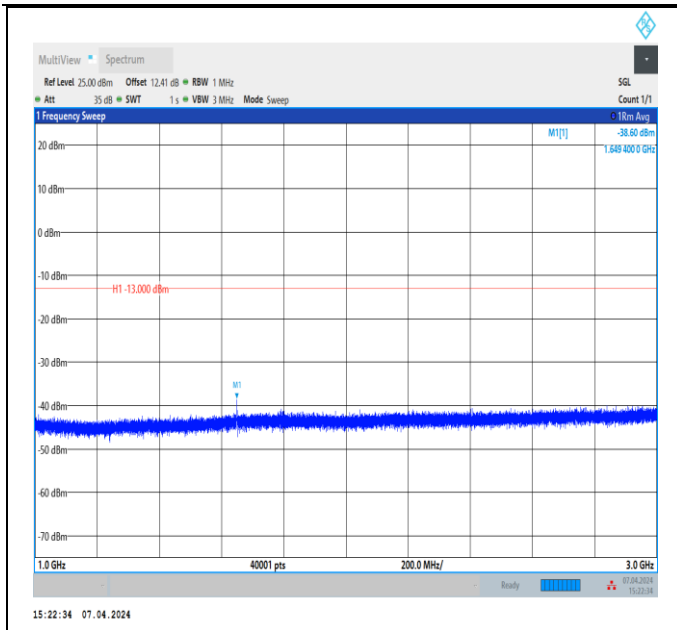

Band5_5MHz_QPSK_20625_1RB#0_3000~10000_3000~10000
000

Band5_10MHz_QPSK_20450_1RB#0_1000~3000_1000~3000
00