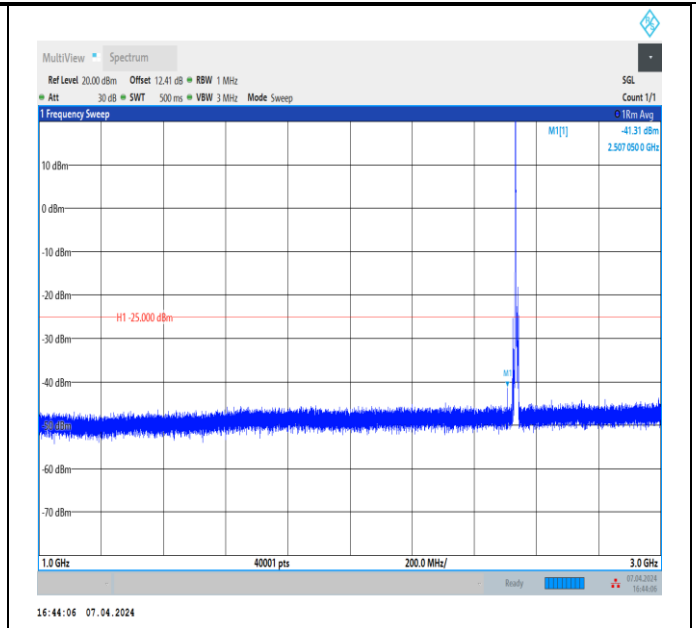

Band7_5MHz_QPSK_20775_1RB#0_20000~27000_20000~27000
27000

Band7_5MHz_QPSK_21100_1RB#0_1000~3000_1000~3000
0