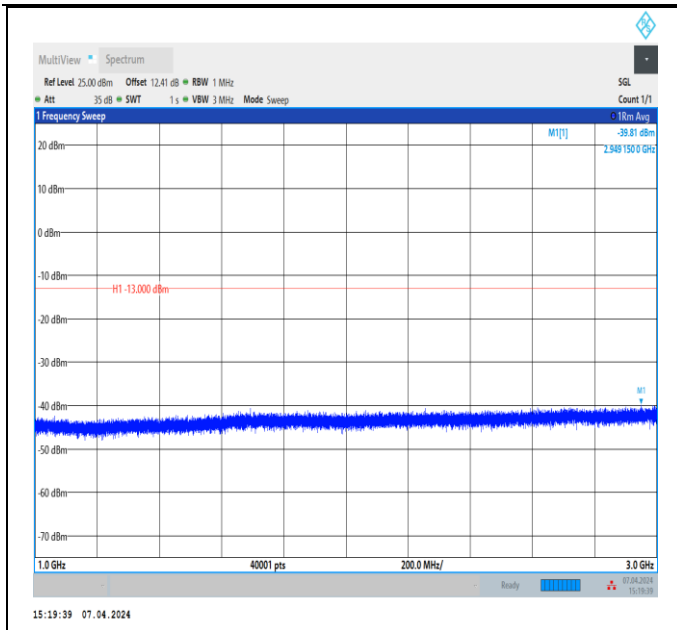

Band5_3MHz_QPSK_20525_1RB#0_3000~10000_3000~10000
000

Band5_3MHz_QPSK_20635_1RB#0_1000~3000_1000~300
0