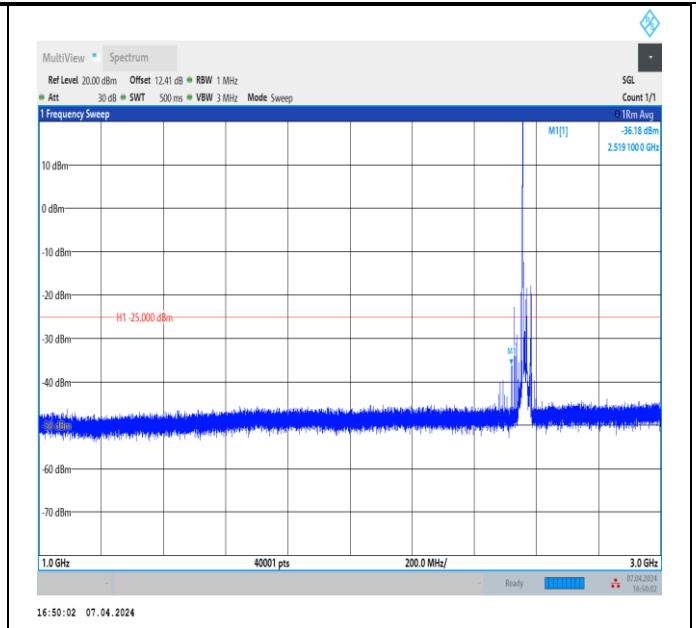

Band7_15MHz_QPSK_21100_1RB#0_20000~27000_20000~27000

Band7_15MHz_QPSK_21375_1RB#0_1000~3000_1000~3000