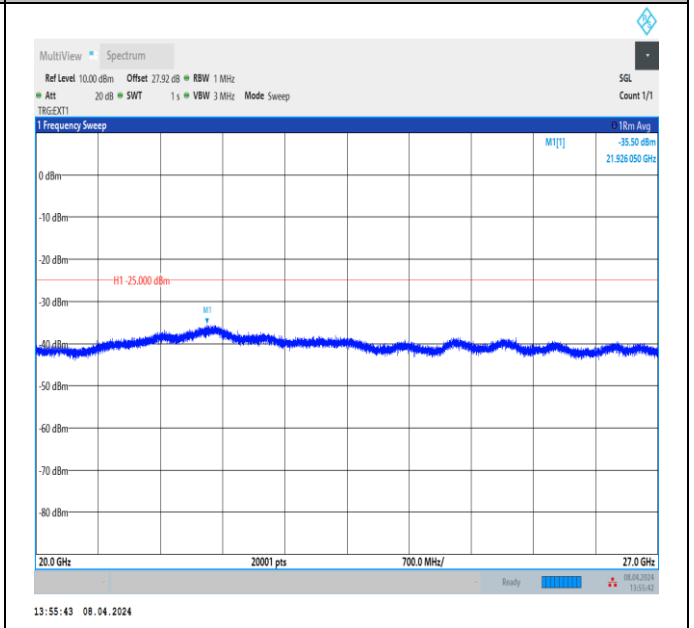

Band38_5MHz_QPSK_38000_1RB#0_1000~3000_1000~3000

Band38_5MHz_QPSK_38000_1RB#0_20000~27000_20000~27000