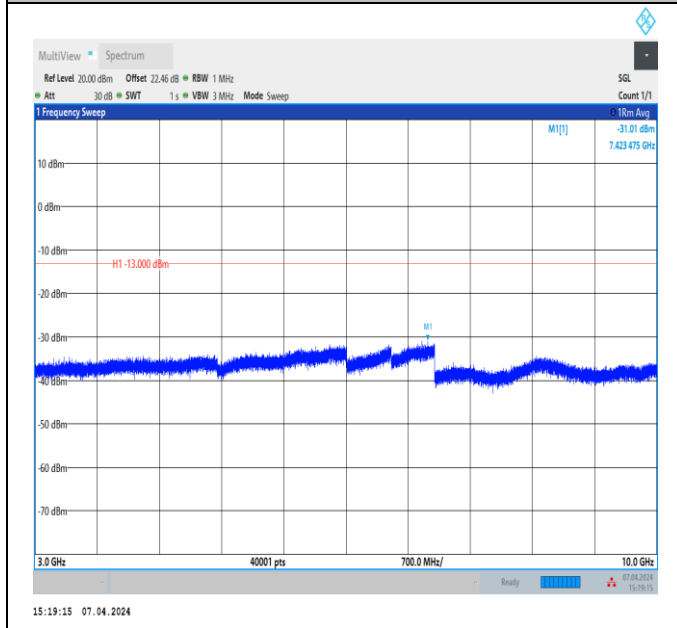

Band5_1.4MHz_QPSK_20643_1RB#0_3000~10000_3000~10000

Band5_3MHz_QPSK_20415_1RB#0_30~1000_30~1000

Band5_3MHz_QPSK_20415_1RB#0_1000~3000_1000~3000

Band5_3MHz_QPSK_20415_1RB#0_3000~10000_3000~10000

Band5_3MHz_QPSK_20525_1RB#0_30~1000_30~1000
 000

Band5_3MHz_QPSK_20525_1RB#0_1000~3000_1000~3000
 0

Band5_3MHz_QPSK_20525_1RB#0_3000~10000_3000~10000
 000

Band5_3MHz_QPSK_20635_1RB#0_30~1000_30~1000
 000

Band5_3MHz_QPSK_20635_1RB#0_1000~3000_1000~300
0