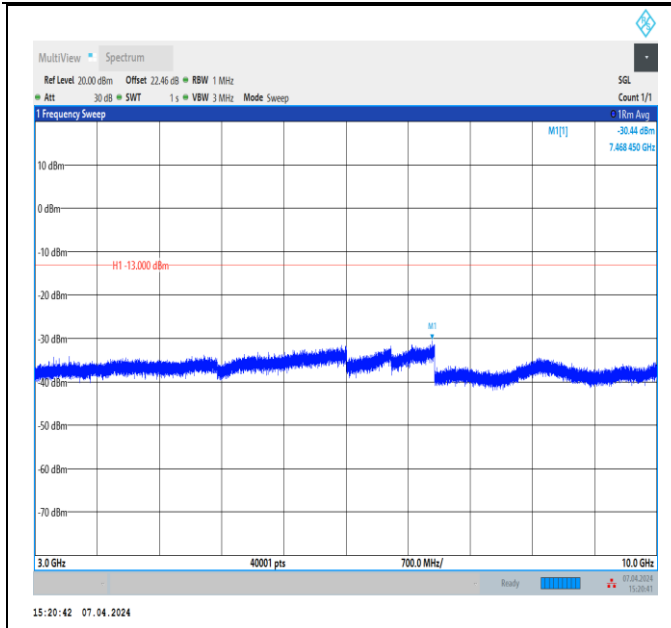

Band5_3MHz_QPSK_20525_1RB#0_1000~3000_1000~3000
 0

Band5_3MHz_QPSK_20525_1RB#0_3000~10000_3000~10000
 000

Band5_3MHz_QPSK_20635_1RB#0_30~1000_30~1000
 000

Band5_3MHz_QPSK_20635_1RB#0_1000~3000_1000~300
0

Band5_3MHz_QPSK_20635_1RB#0_3000~10000_3000~10
000

Band5_5MHz_QPSK_20425_1RB#0_30~1000_30~1000
0

Band5_5MHz_QPSK_20425_1RB#0_1000~3000_1000~300
0

Band5_5MHz_QPSK_20425_1RB#0_3000~10000_3000~10000

Band5_5MHz_QPSK_20525_1RB#0_30~1000_30~1000