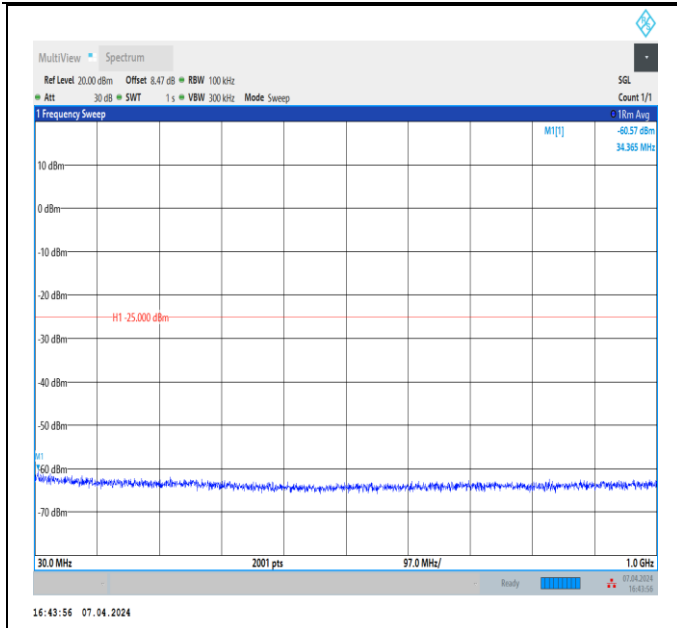

Band7_5MHz_QPSK_20775_1RB#0_30~1000_30~1000

Band7_5MHz_QPSK_20775_1RB#0_1000~3000_1000~3000
0

Band7_5MHz_QPSK_20775_1RB#0_3000~20000_3000~20000
000

Band7_5MHz_QPSK_20775_1RB#0_20000~27000_20000~27000
27000