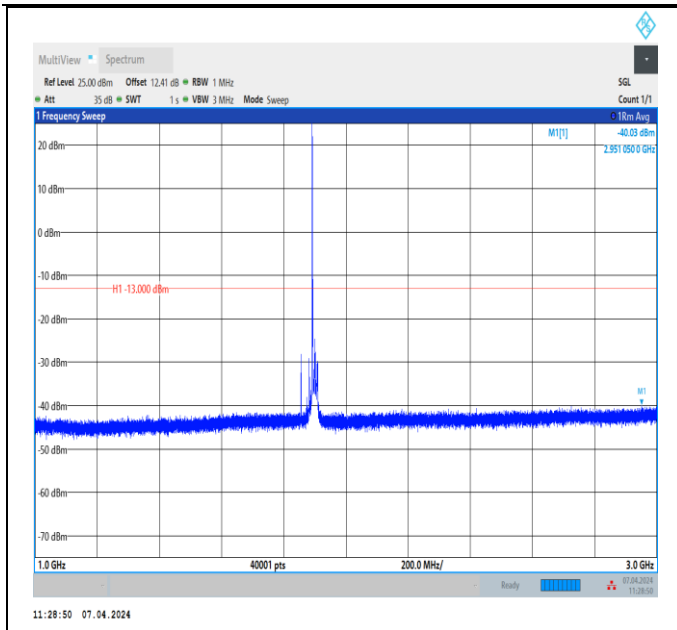

Band2_20MHz_QPSK_18900_1RB#0_3000~20000_3000~20000
0000

Band2_20MHz_QPSK_19100_1RB#0_1000~3000_1000~3000