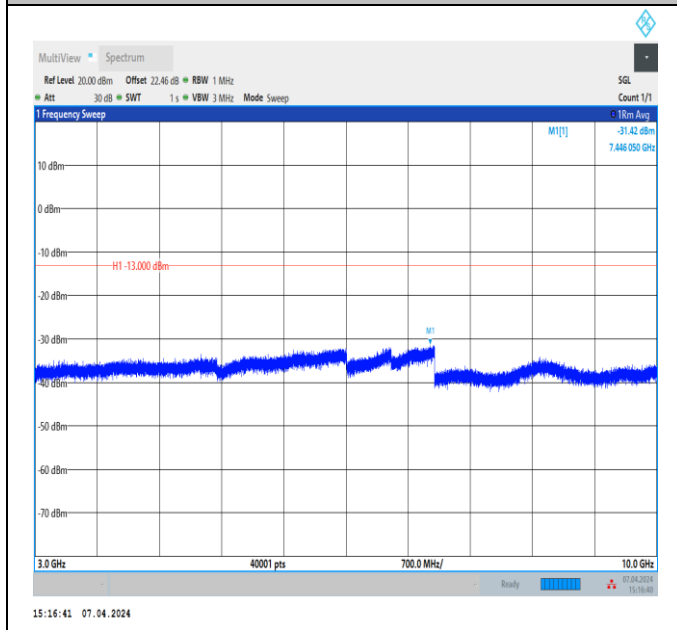

Band5_1.4MHz_QPSK_20407_1RB#0_30~1000_30~1000

Band5_1.4MHz_QPSK_20407_1RB#0_3000~10000_3000~10000