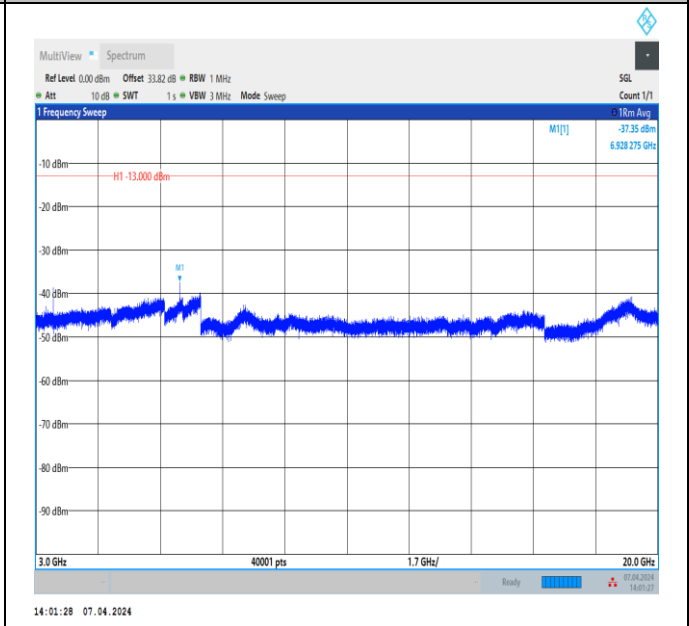

Band4_1.4MHz_QPSK_19957_1RB#0_1000~3000_1000~3000

Band4_1.4MHz_QPSK_19957_1RB#0_3000~20000_3000~20000

Band4_1.4MHz_QPSK_20175_1RB#0_30~1000_30~1000

Band4_1.4MHz_QPSK_20175_1RB#0_1000~3000_1000~3000

Band4_1.4MHz_QPSK_20175_1RB#0_3000~20000_3000~20000