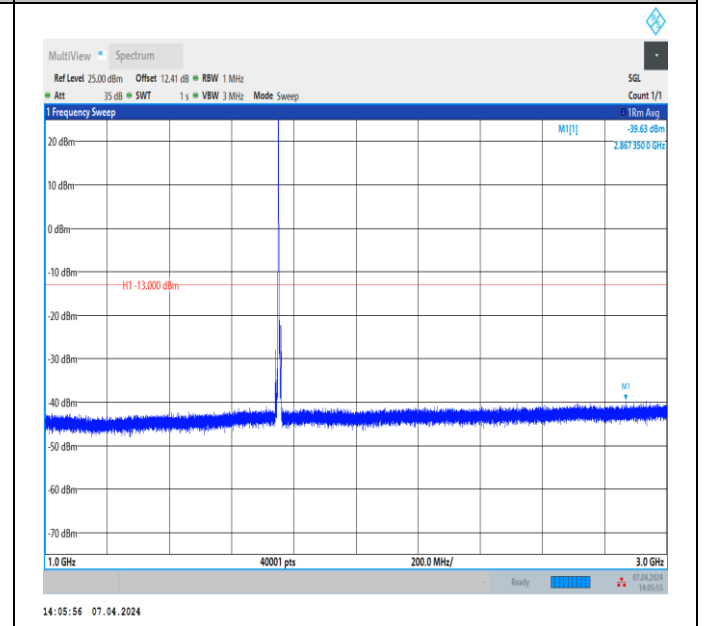

Band4_5MHz_QPSK_20175_1RB#0_30~1000_30~1000

Band4_5MHz_QPSK_20175_1RB#0_1000~3000_1000~300
 0

Band4_5MHz_QPSK_20175_1RB#0_3000~20000_3000~20
 000

Band4_5MHz_QPSK_20375_1RB#0_30~1000_30~1000
 0

Band4_5MHz_QPSK_20375_1RB#0_1000~3000_1000~300
 0