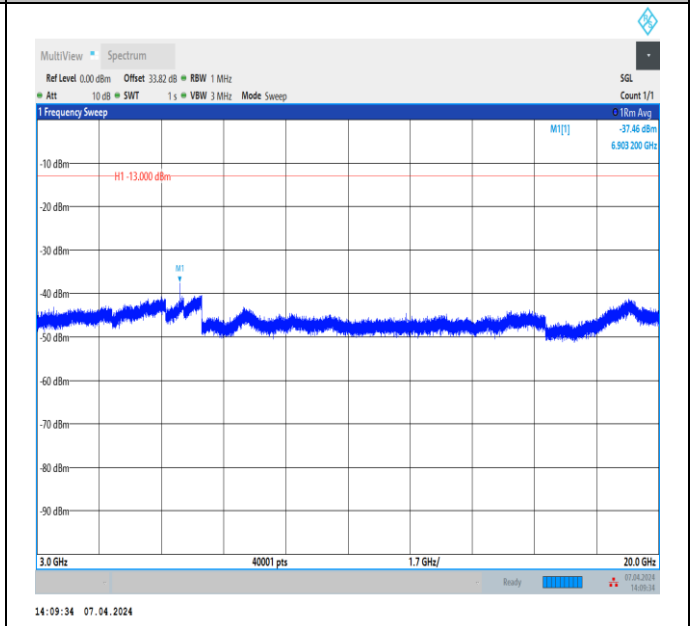

Band4_15MHz_QPSK_20025_1RB#0_30~1000_30~1000
00

Band4_15MHz_QPSK_20025_1RB#0_1000~3000_1000~30
00

Band4_15MHz_QPSK_20025_1RB#0_3000~20000_3000~20000

Band4_15MHz_QPSK_20175_1RB#0_30~1000_30~1000

Band4_15MHz_QPSK_20175_1RB#0_1000~3000_1000~3000