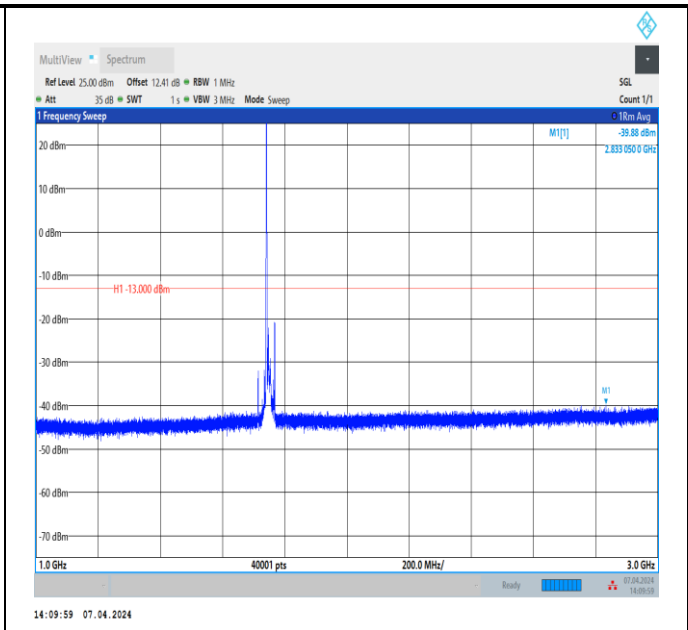

Band4_15MHz_QPSK_20175_1RB#0_3000~20000_3000~20000

Band4_15MHz_QPSK_20325_1RB#0_1000~3000_1000~3000
00