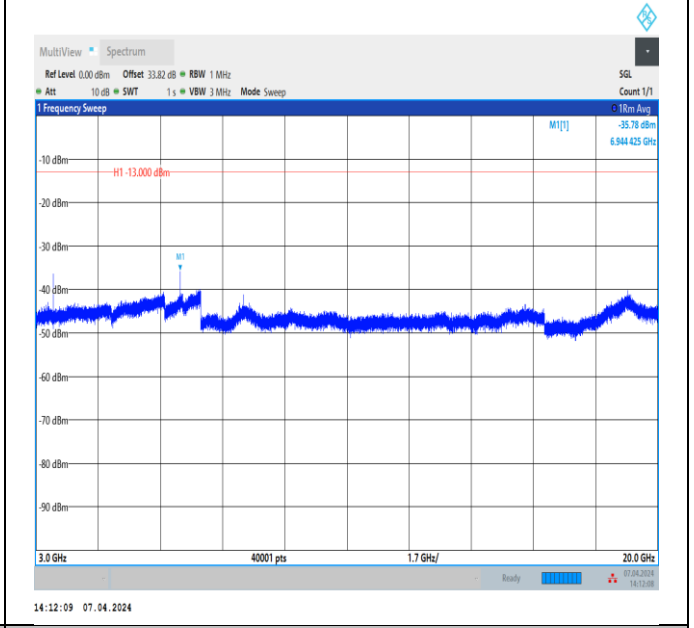

Band4_20MHz_QPSK_20050_1RB#0_30~1000_30~1000

Band4_20MHz_QPSK_20050_1RB#0_1000~3000_1000~30
 00

Band4_20MHz_QPSK_20050_1RB#0_3000~20000_3000~2
 0000

Band4_20MHz_QPSK_20175_1RB#0_30~1000_30~1000
 00

Band4_20MHz_QPSK_20175_1RB#0_1000~3000_1000~30
 00

Band4_20MHz_QPSK_20175_1RB#0_3000~20000_3000~20000

Band4_20MHz_QPSK_20300_1RB#0_30~1000_30~1000

Band4_20MHz_QPSK_20300_1RB#0_1000~3000_1000~3000

Band4_20MHz_QPSK_20300_1RB#0_3000~20000_3000~20000

Band5_1.4MHz_QPSK_20407_1RB#0_30~1000_30~1000