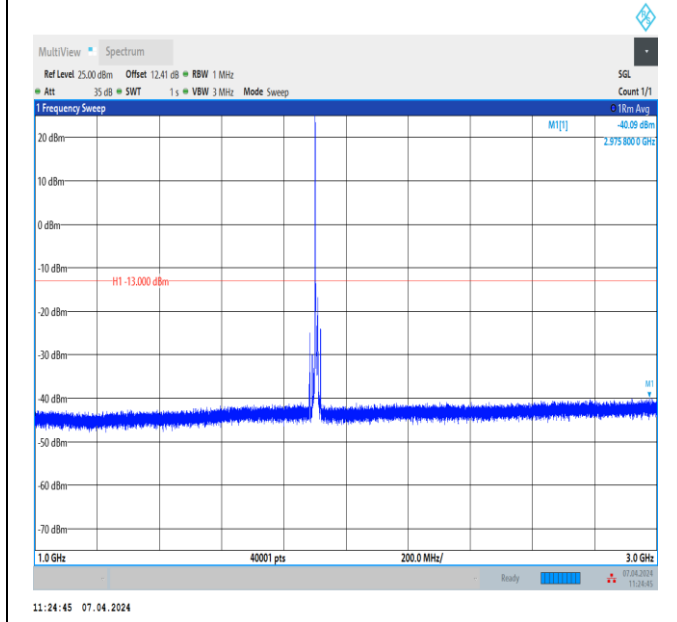

Band2_10MHz_QPSK_18900_1RB#0_30~1000_30~1000
00

Band2_10MHz_QPSK_18900_1RB#0_1000~3000_1000~3000
00

Band2_10MHz_QPSK_18900_1RB#0_3000~20000_3000~20000

Band2_10MHz_QPSK_19150_1RB#0_30~1000_30~1000

Band2_10MHz_QPSK_19150_1RB#0_1000~3000_1000~3000