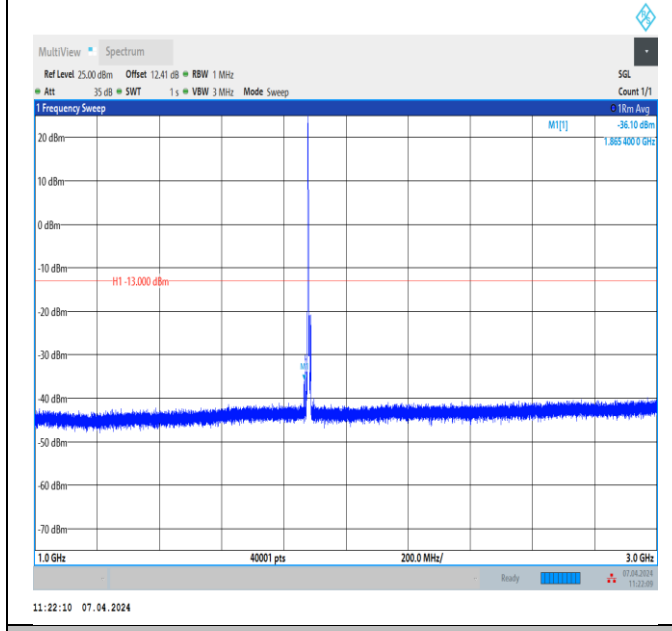

Band2_5MHz_QPSK_18625_1RB#0_3000~20000_3000~2000

Band2_5MHz_QPSK_18900_1RB#0_30~1000_30~1000

Band2_5MHz_QPSK_18900_1RB#0_1000~3000_1000~3000

Band2_5MHz_QPSK_18900_1RB#0_3000~20000_3000~2000

Band2_5MHz_QPSK_19175_1RB#0_30~1000_30~1000