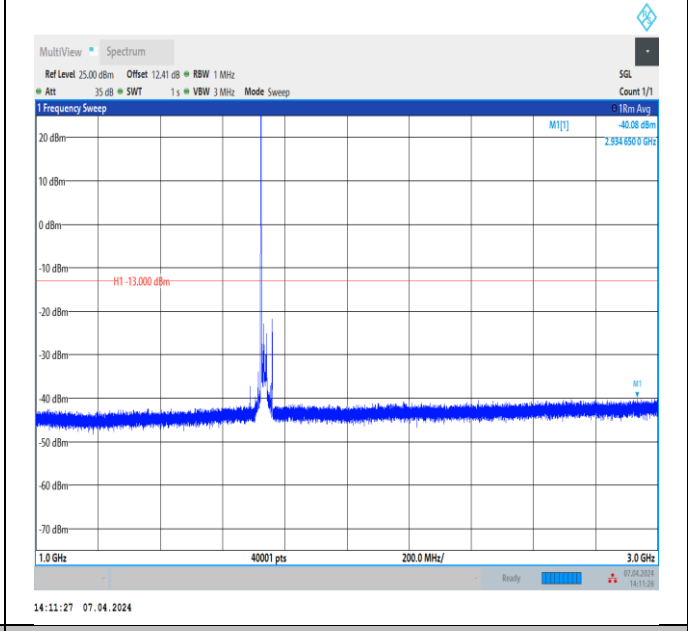

Band4_20MHz_QPSK_20050_1RB#0_30~1000_30~1000

Band4_20MHz_QPSK_20050_1RB#0_1000~3000_1000~30
 00

Band4_20MHz_QPSK_20050_1RB#0_3000~20000_3000~2
 0000

Band4_20MHz_QPSK_20175_1RB#0_30~1000_30~1000
 00

Band4_20MHz_QPSK_20175_1RB#0_1000~3000_1000~30
 00