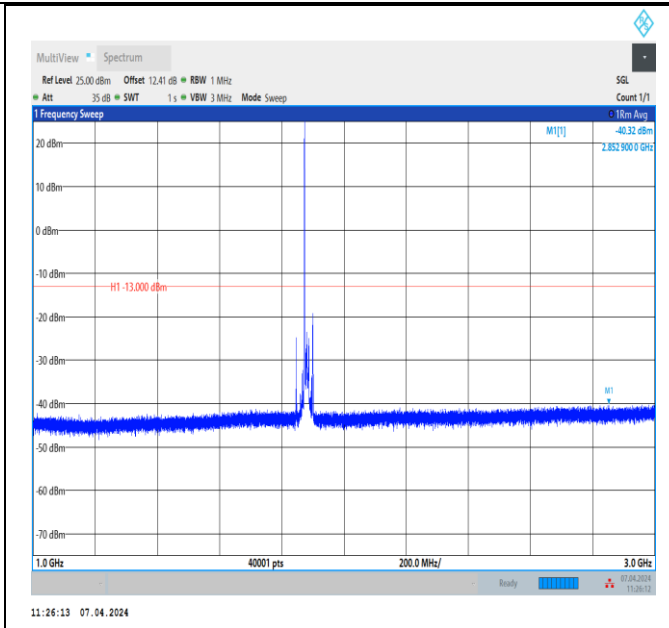

Band2_10MHz_QPSK_19150_1RB#0_3000~20000_3000~20000

Band2_15MHz_QPSK_18675_1RB#0_30~1000_30~1000

Band2_15MHz_QPSK_18675_1RB#0_1000~3000_1000~3000

Band2_15MHz_QPSK_18675_1RB#0_3000~20000_3000~20000

Band2_15MHz_QPSK_18900_1RB#0_30~1000_30~1000