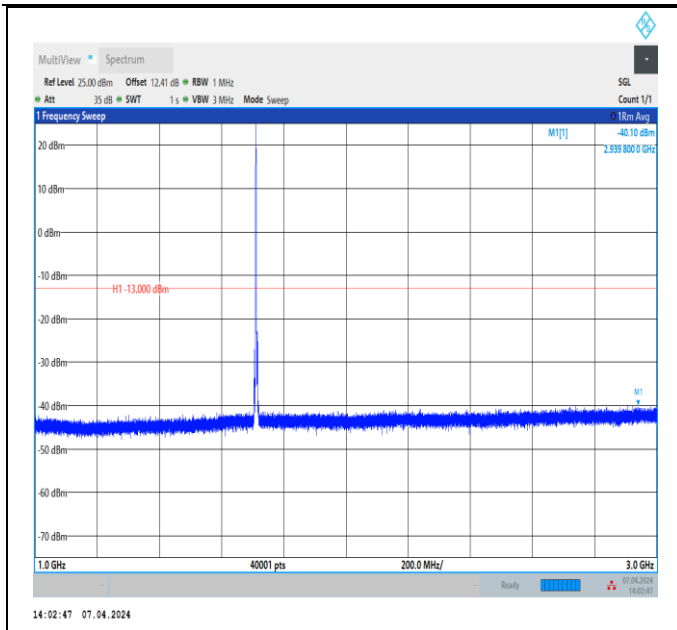

Band4_1.4MHz_QPSK_20393_1RB#0_30~1000_30~1000

Band4_1.4MHz_QPSK_20393_1RB#0_1000~3000_1000~3000

Band4_1.4MHz_QPSK_20393_1RB#0_3000~20000_3000~20000

Band4_3MHz_QPSK_19965_1RB#0_30~1000_30~1000

Band4_3MHz_QPSK_19965_1RB#0_1000~3000_1000~300
0