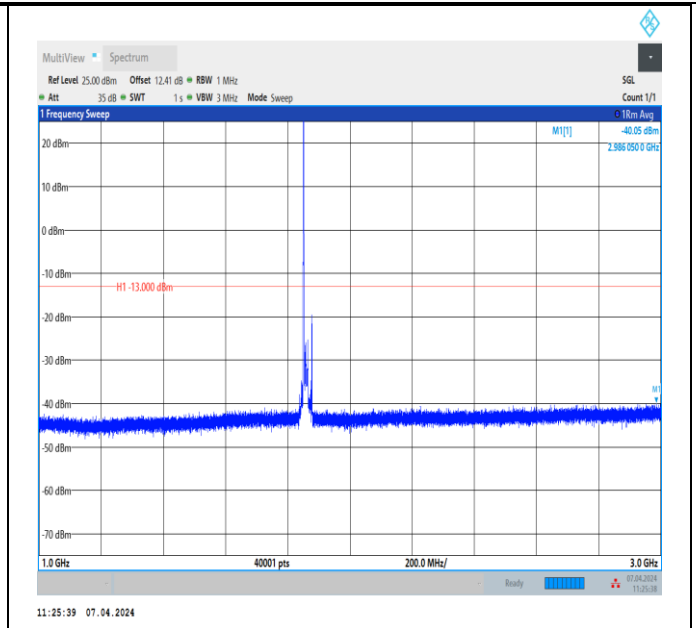

Band2_10MHz_QPSK_19150_1RB#0_3000~20000_3000~20000

Band2_15MHz_QPSK_18675_1RB#0_1000~3000_1000~3000