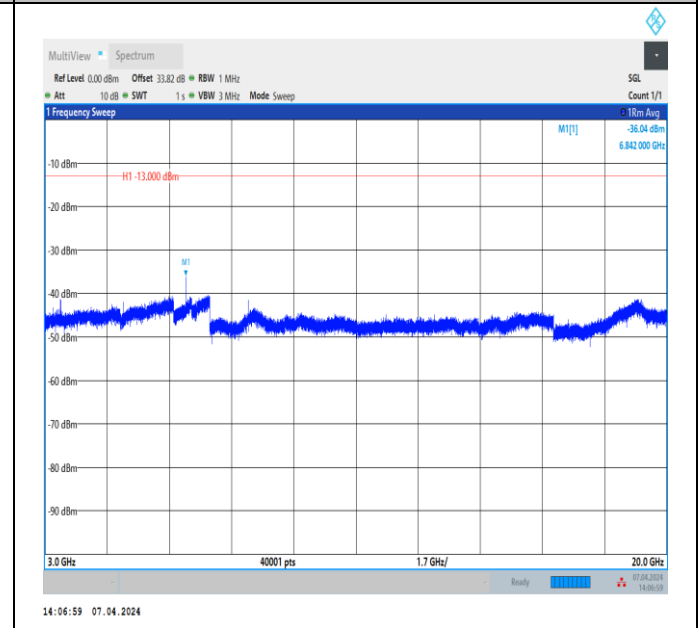

Band4_10MHz_QPSK_20000_1RB#0_30~1000_30~1000

Band4_10MHz_QPSK_20000_1RB#0_3000~20000_3000~2000