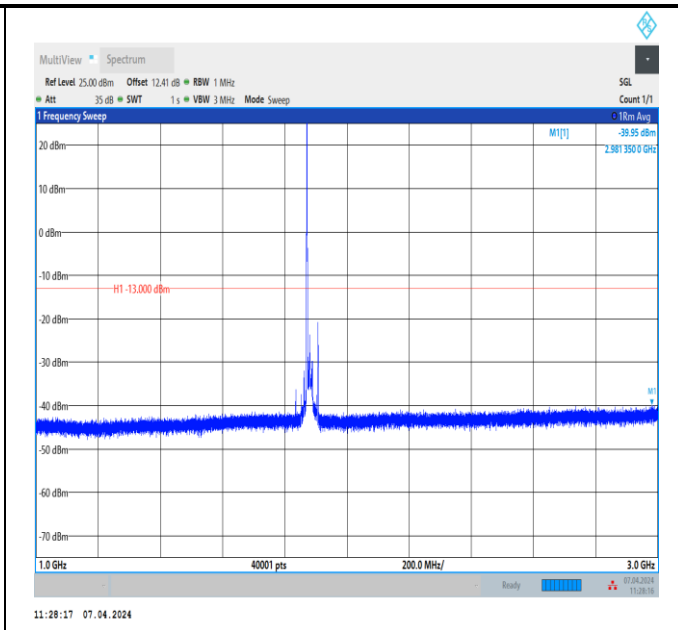

Band2_20MHz_QPSK_18700_1RB#0_30~1000_30~1000

Band2_20MHz_QPSK_18700_1RB#0_1000~3000_1000~3000

Band2_20MHz_QPSK_18700_1RB#0_3000~20000_3000~20000

Band2_20MHz_QPSK_18900_1RB#0_30~1000_30~1000

Band2_20MHz_QPSK_18900_1RB#0_1000~3000_1000~3000
00