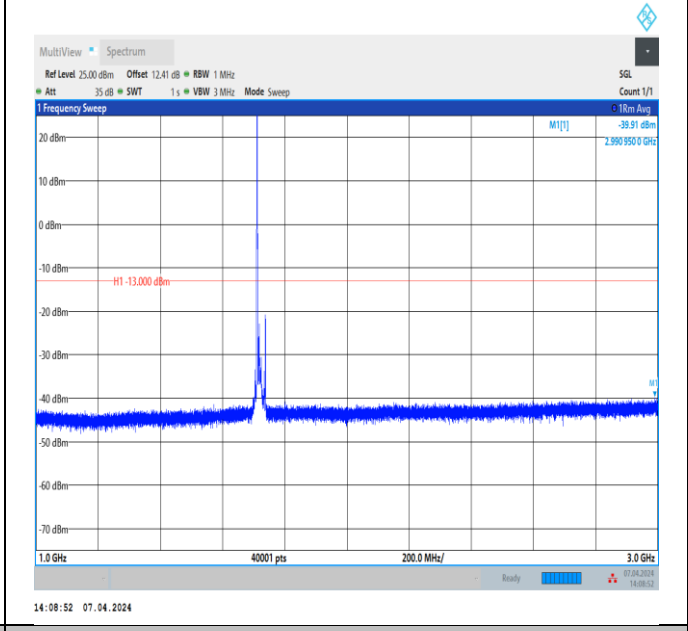

Band4_10MHz_QPSK_20350_1RB#0_3000~20000_3000~2
0000

Band4_15MHz_QPSK_20025_1RB#0_1000~3000_1000~30
00