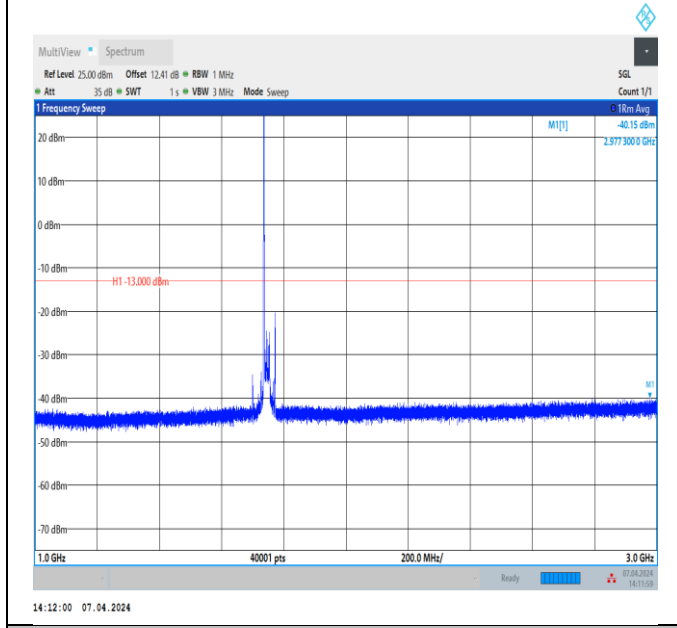

Band4_20MHz_QPSK_20175_1RB#0_3000~20000_3000~20000

Band4_20MHz_QPSK_20300_1RB#0_1000~3000_1000~3000