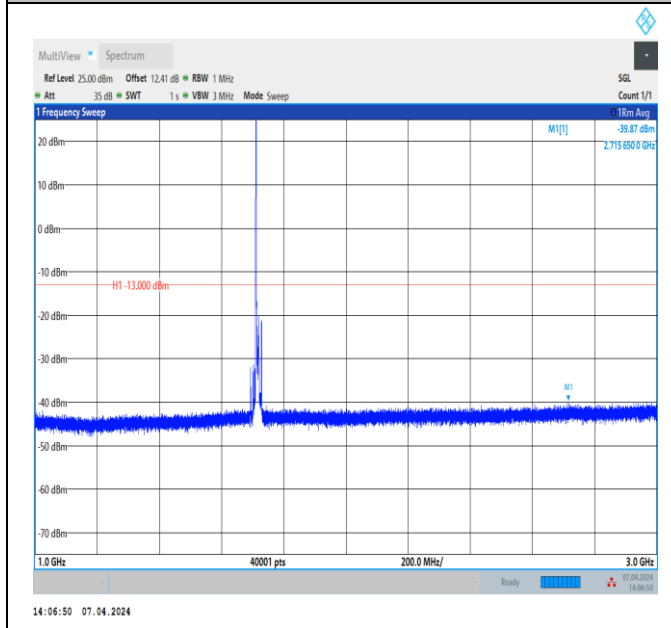

Band4_5MHz_QPSK_20375_1RB#0_3000~20000_3000~2000

Band4_10MHz_QPSK_20000_1RB#0_1000~3000_1000~3000