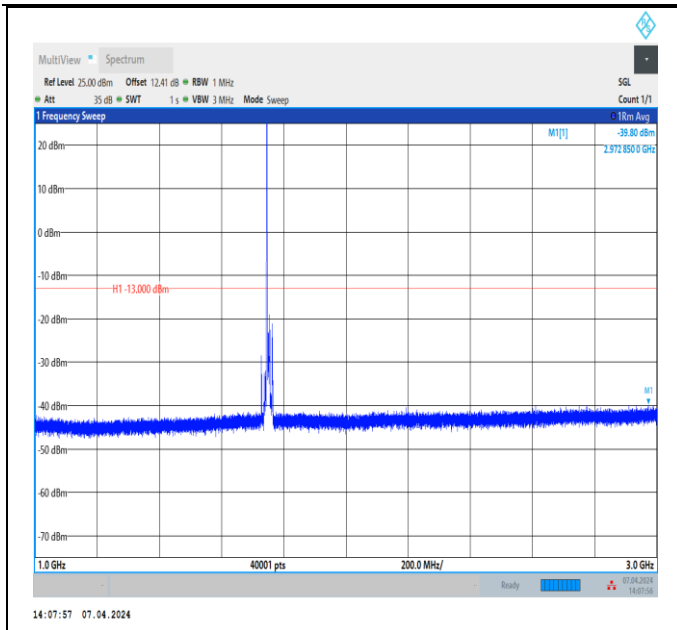

Band4_10MHz_QPSK_20175_1RB#0_3000~20000_3000~20000
0000

Band4_10MHz_QPSK_20350_1RB#0_1000~3000_1000~30
00