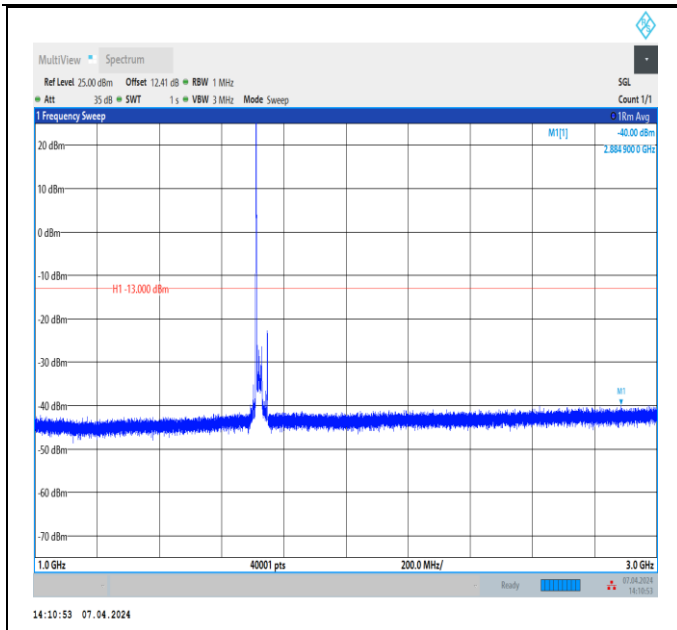

Band4_15MHz_QPSK_20325_1RB#0_3000~20000_3000~20000
0000

Band4_20MHz_QPSK_20050_1RB#0_1000~3000_1000~30
00