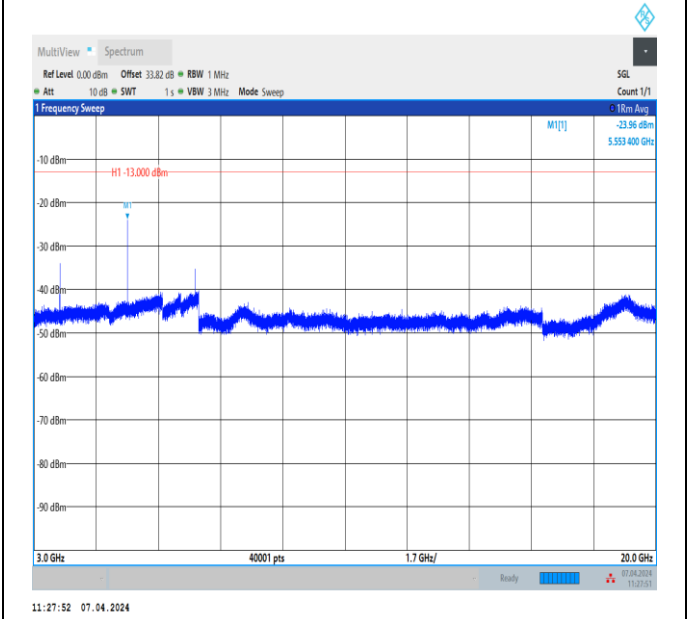

Band2_15MHz_QPSK_18900_1RB#0_1000~3000_1000~3000

Band2_15MHz_QPSK_18900_1RB#0_3000~20000_3000~20000

Band2_15MHz_QPSK_19125_1RB#0_30~1000_30~1000

Band2_15MHz_QPSK_19125_1RB#0_1000~3000_1000~3000

Band2_15MHz_QPSK_19125_1RB#0_3000~20000_3000~20000

Band2_20MHz_QPSK_18700_1RB#0_30~1000_30~1000

Band2_20MHz_QPSK_18700_1RB#0_1000~3000_1000~3000

Band2_20MHz_QPSK_18700_1RB#0_3000~20000_3000~20000

Band2_20MHz_QPSK_18900_1RB#0_30~1000_30~1000

Band2_20MHz_QPSK_18900_1RB#0_1000~3000_1000~3000
00