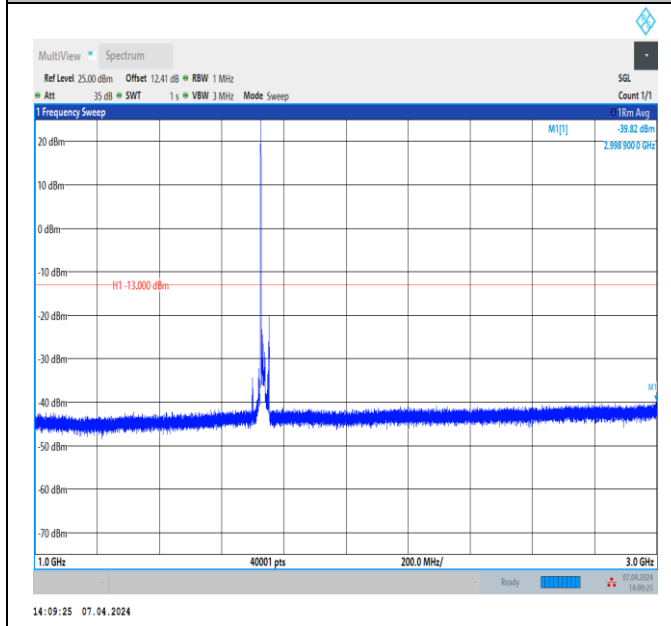

Band4_15MHz_QPSK_20025_1RB#0_30~1000_30~1000
00

Band4_15MHz_QPSK_20025_1RB#0_1000~3000_1000~30
00

Band4_15MHz_QPSK_20025_1RB#0_3000~20000_3000~20000

Band4_15MHz_QPSK_20175_1RB#0_30~1000_30~1000

Band4_15MHz_QPSK_20175_1RB#0_1000~3000_1000~3000