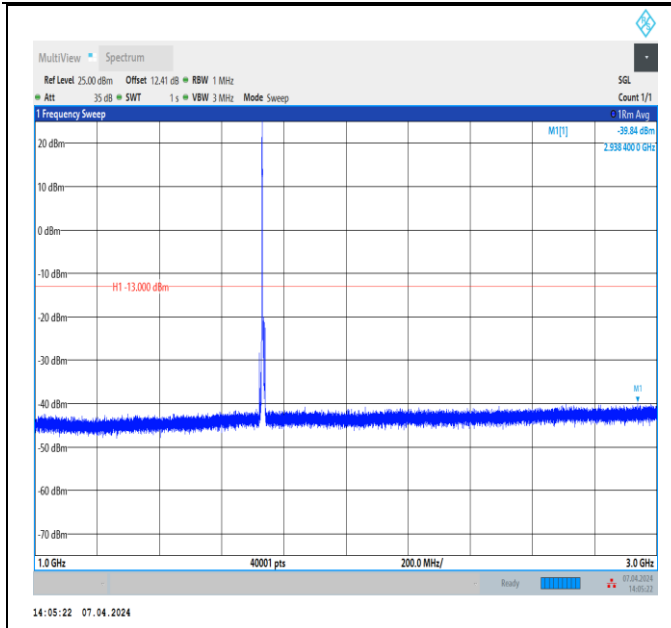

Band4_5MHz_QPSK_19975_1RB#0_3000~20000_3000~20000
000

Band4_5MHz_QPSK_20175_1RB#0_1000~3000_1000~300
0