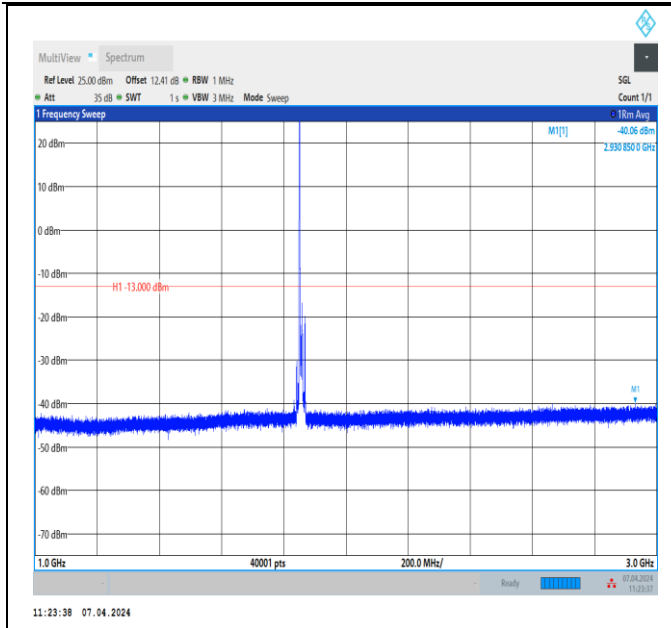

Band2_5MHz_QPSK_19175_1RB#0_3000~20000_3000~20000
000

Band2_10MHz_QPSK_18650_1RB#0_1000~3000_1000~3000
00