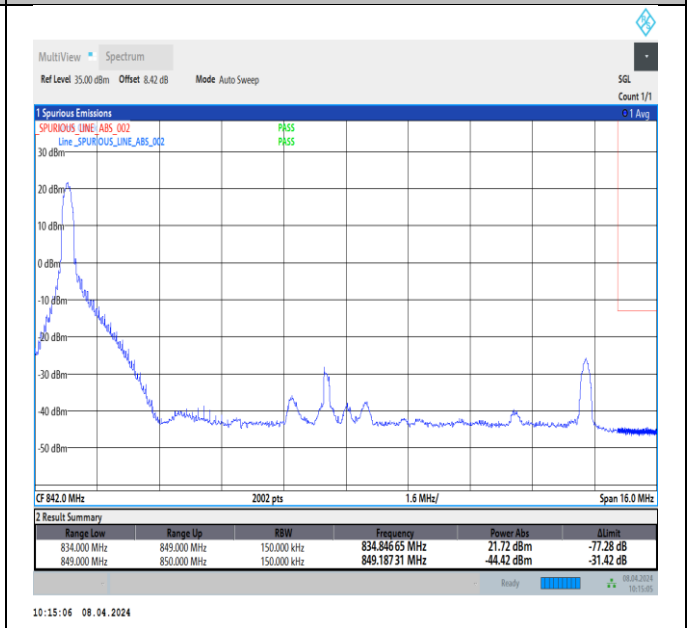

Band26\_15MHz\_QPSK\_26965\_1RB#74

Band26\_15MHz\_QPSK\_26965\_75RB#0

Band26\_15MHz\_16QAM\_26865\_1RB#0

Band26\_15MHz\_16QAM\_26865\_1RB#74

Band26\_15MHz\_16QAM\_26865\_75RB#0

Band26\_15MHz\_16QAM\_26965\_1RB#0