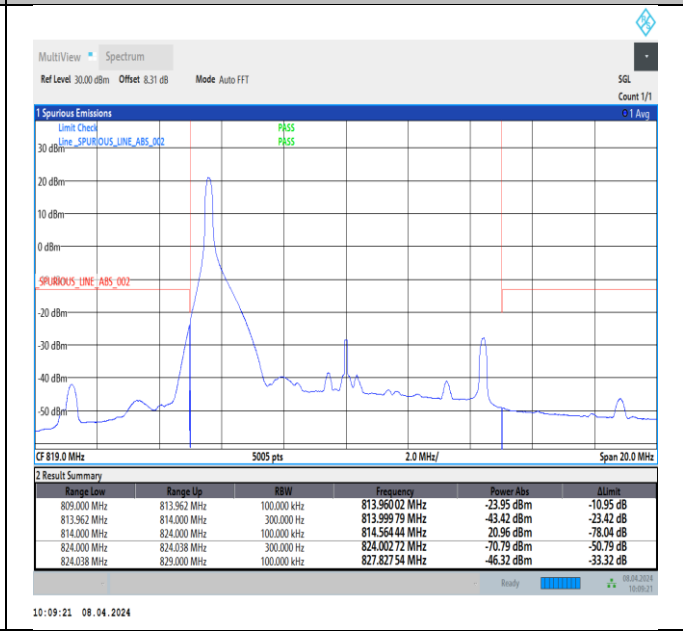

Band26\_10MHz\_QPSK\_26740\_1RB#49

Band26\_10MHz\_QPSK\_26740\_50RB#0

Band26\_10MHz\_16QAM\_26740\_1RB#0

Band26\_10MHz\_16QAM\_26740\_1RB#49

Band26\_10MHz\_16QAM\_26740\_50RB#0

Band26\_10MHz\_64QAM\_26740\_1RB#0