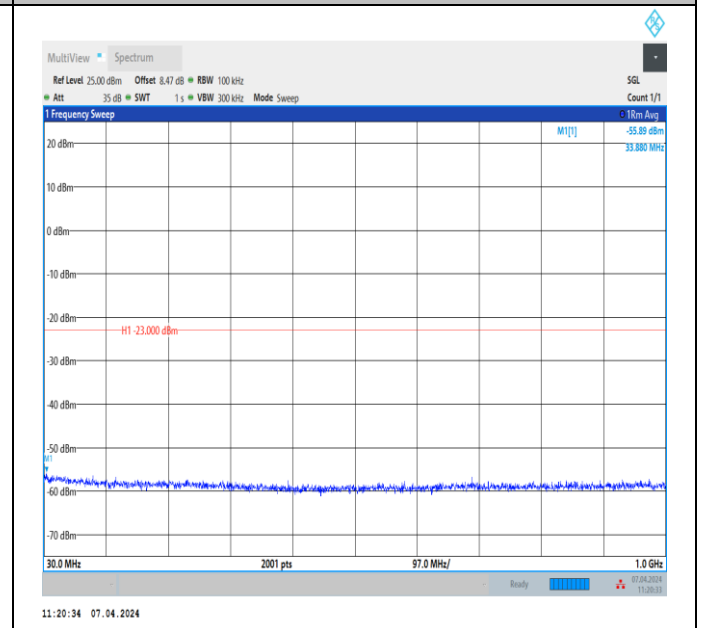

Band2_3MHz_QPSK_19185_1RB#0_30~1000_30~1000