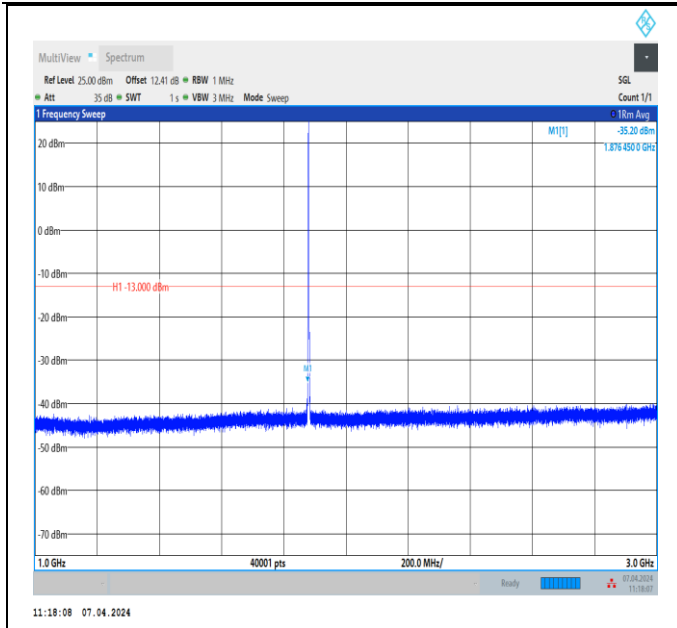

# Test Graphs

Band2\_1.4MHz\_QPSK\_18607\_1RB#0\_30~1000\_30~1000

Band2\_1.4MHz\_QPSK\_18607\_1RB#0\_1000~3000\_1000~3000

Band2\_1.4MHz\_QPSK\_18607\_1RB#0\_3000~20000\_3000~20000

Band2\_1.4MHz\_QPSK\_18900\_1RB#0\_30~1000\_30~1000