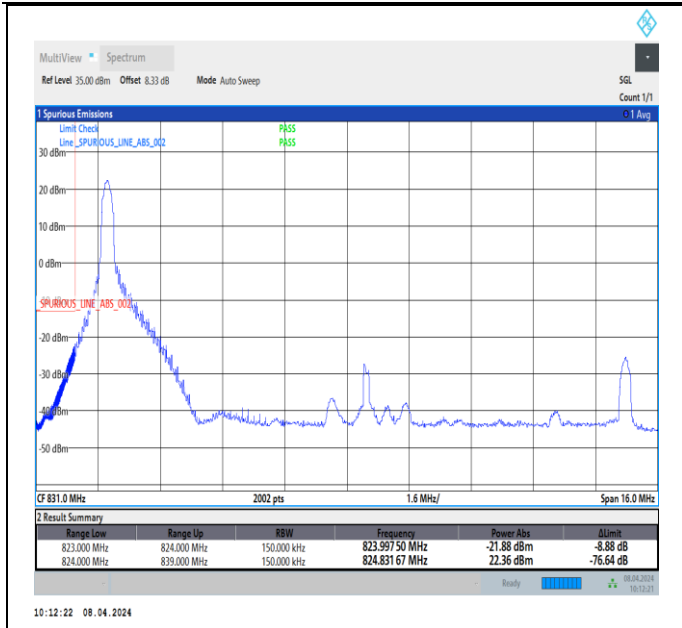

Band26_15MHz_16QAM_26865_1RB#0