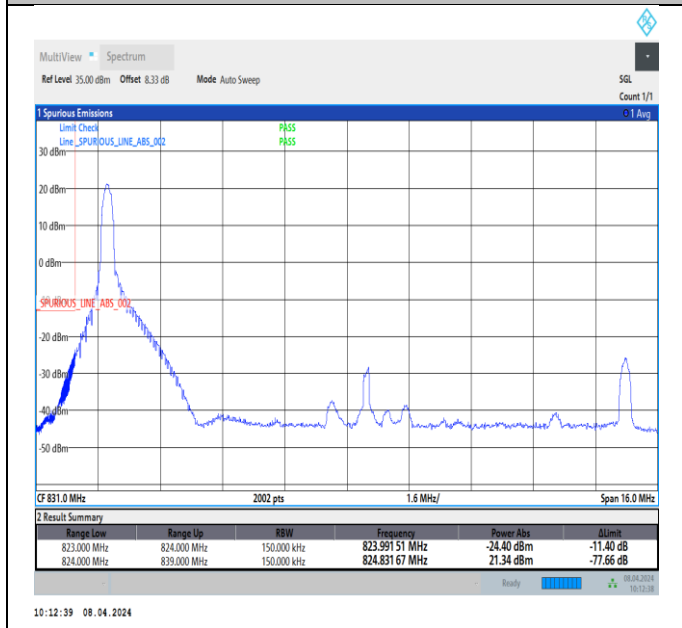

Band26_15MHz_64QAM_26865_1RB#0