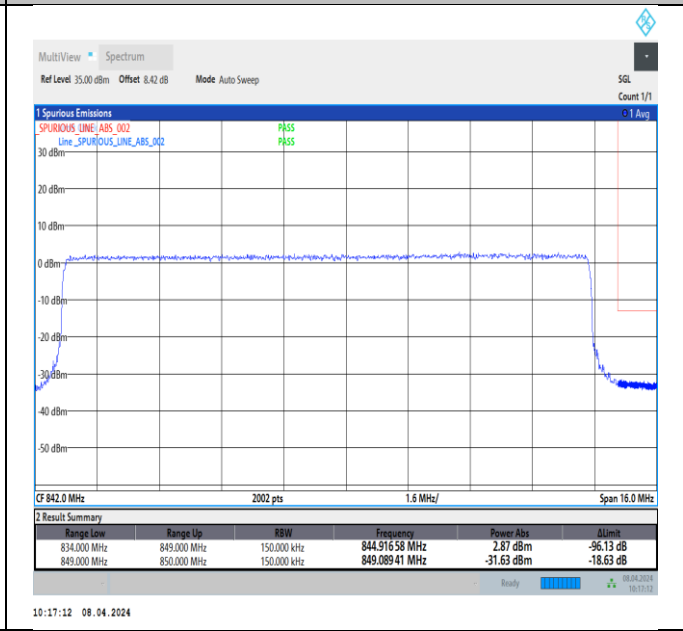

Band26_15MHz_64QAM_26965_75RB#0