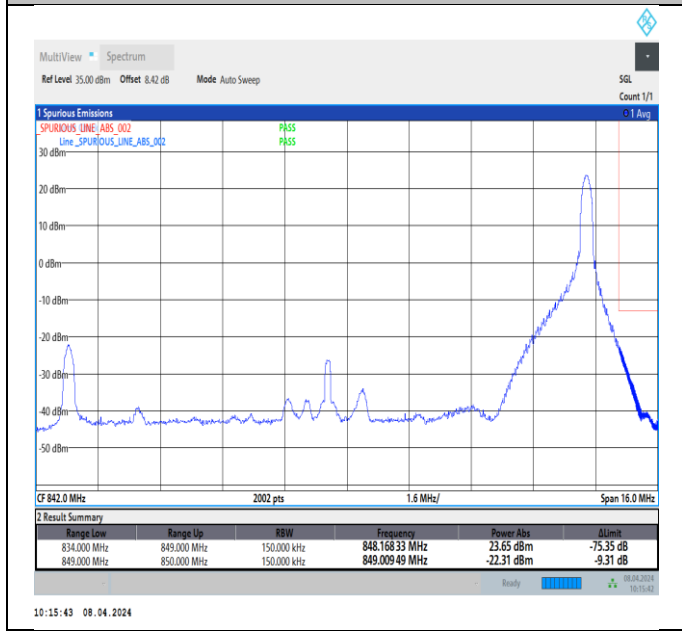

Band26\_10MHz\_64QAM\_26740\_1RB#49

Band26\_10MHz\_64QAM\_26740\_50RB#0

Band26\_15MHz\_QPSK\_26865\_1RB#0

Band26\_15MHz\_QPSK\_26865\_1RB#74

Band26\_15MHz\_QPSK\_26865\_75RB#0

Band26\_15MHz\_QPSK\_26965\_1RB#0