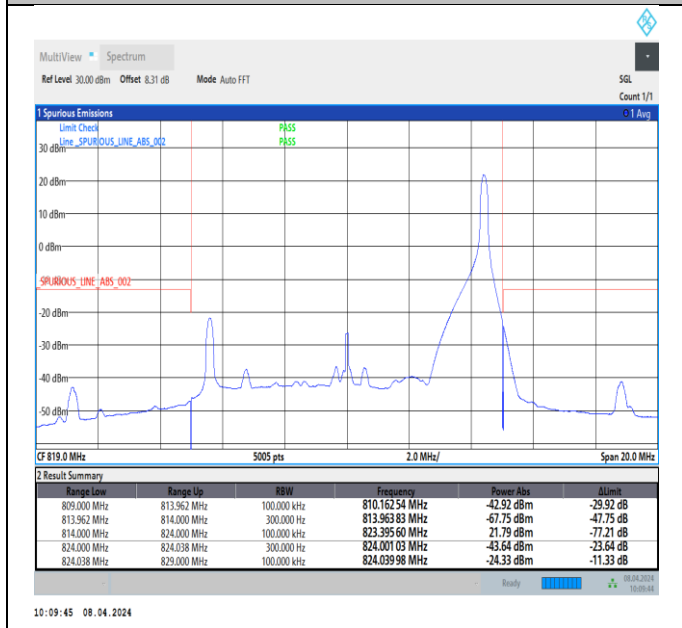

Band26\_5MHz\_64QAM\_26715\_1RB#24

Band26\_5MHz\_64QAM\_26715\_25RB#0

Band26\_5MHz\_64QAM\_26765\_1RB#0

Band26\_5MHz\_64QAM\_26765\_1RB#24

Band26\_5MHz\_64QAM\_26765\_25RB#0

Band26\_10MHz\_QPSK\_26740\_1RB#0