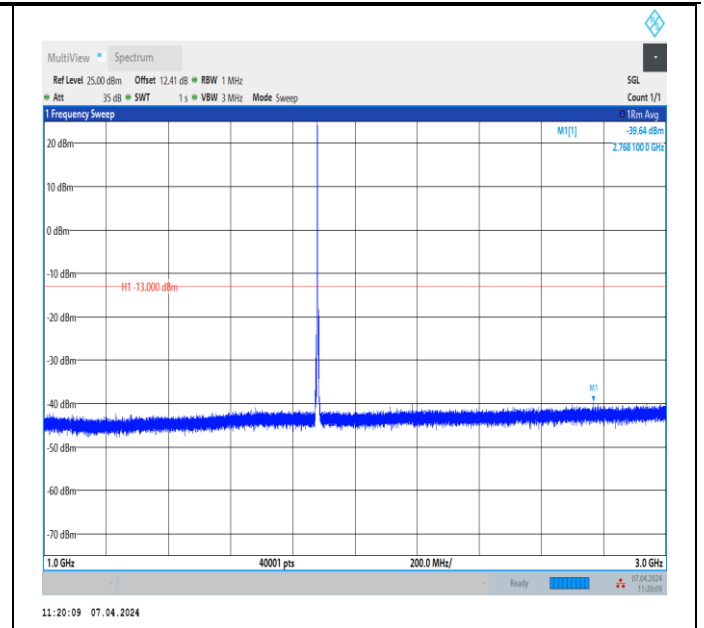

Band2_3MHz_QPSK_18900_1RB#0_1000~3000_1000~3000
0