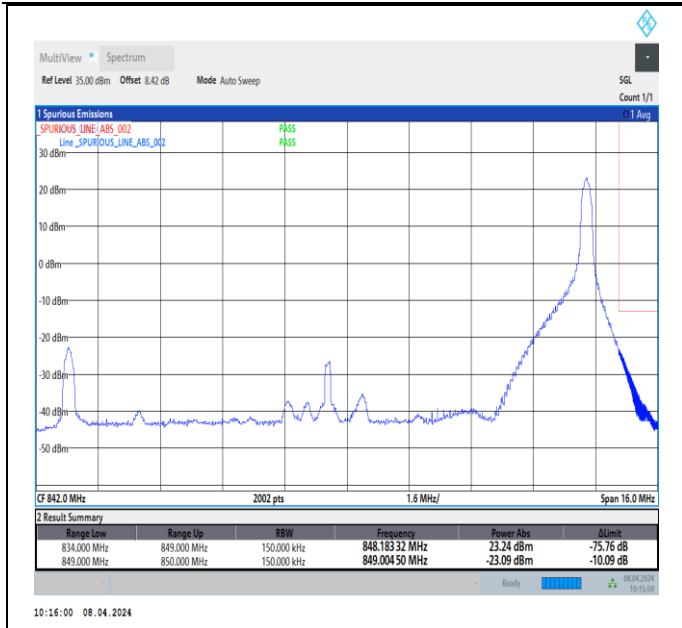

Band26\_15MHz\_QPSK\_26965\_1RB#74

Band26\_15MHz\_QPSK\_26965\_75RB#0

Band26\_15MHz\_16QAM\_26865\_1RB#0

Band26\_15MHz\_16QAM\_26865\_1RB#74

Band26\_15MHz\_16QAM\_26865\_75RB#0

Band26\_15MHz\_16QAM\_26965\_1RB#0