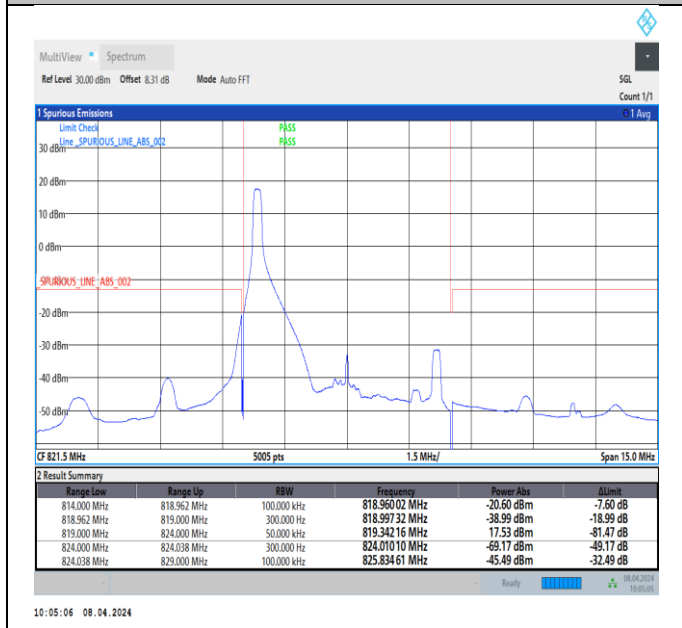

Band26\_5MHz\_64QAM\_26715\_1RB#24

Band26\_5MHz\_64QAM\_26715\_25RB#0

Band26\_5MHz\_64QAM\_26765\_1RB#0

Band26\_5MHz\_64QAM\_26765\_1RB#24

Band26\_5MHz\_64QAM\_26765\_25RB#0

Band26\_10MHz\_QPSK\_26740\_1RB#0