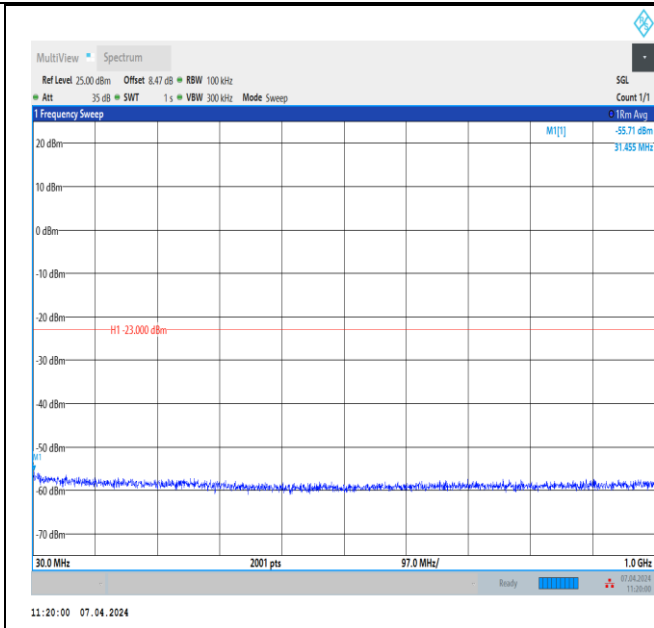

Band2\_1.4MHz\_QPSK\_19193\_1RB#0\_3000~20000\_3000~20000

Band2\_3MHz\_QPSK\_18615\_1RB#0\_30~1000\_30~1000

Band2\_3MHz\_QPSK\_18615\_1RB#0\_1000~3000\_1000~3000

Band2\_3MHz\_QPSK\_18615\_1RB#0\_3000~20000\_3000~20000