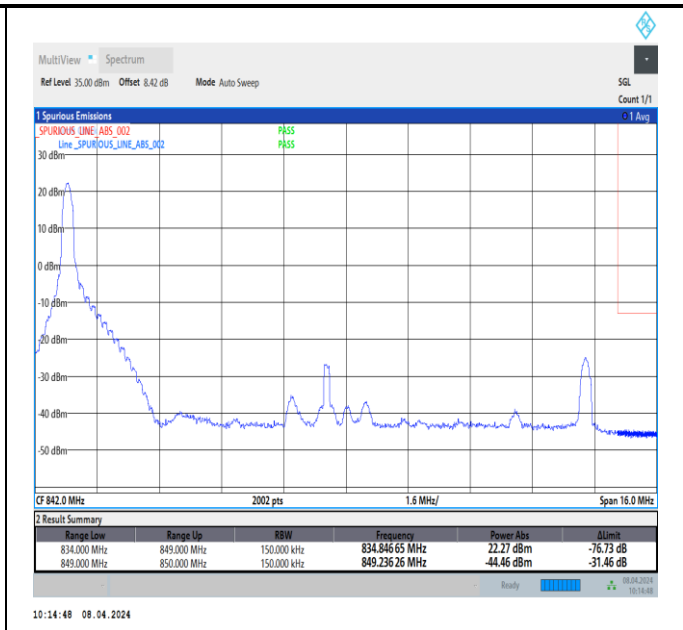

Band26\_10MHz\_64QAM\_26740\_1RB#49

Band26\_10MHz\_64QAM\_26740\_50RB#0

Band26\_15MHz\_QPSK\_26865\_1RB#0

Band26\_15MHz\_QPSK\_26865\_1RB#74

Band26\_15MHz\_QPSK\_26865\_75RB#0

Band26\_15MHz\_QPSK\_26965\_1RB#0