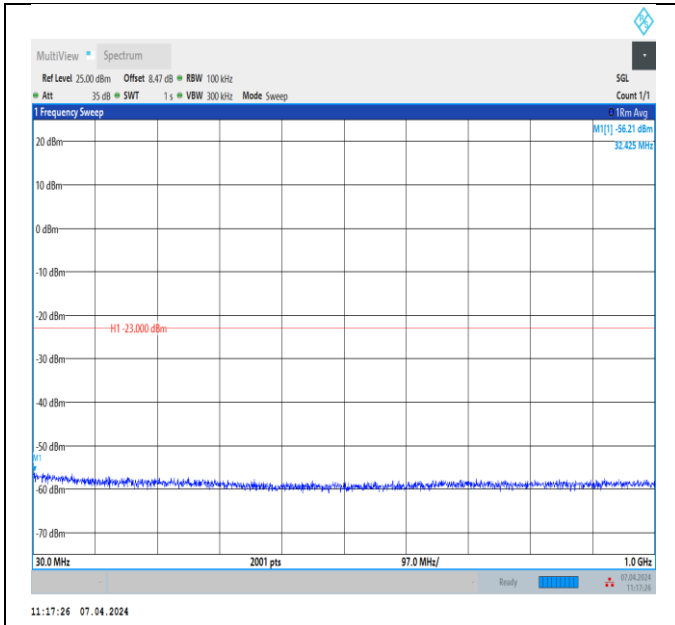

Test Graphs

Band2_1.4MHz_QPSK_18607_1RB#0_30~1000_30~1000