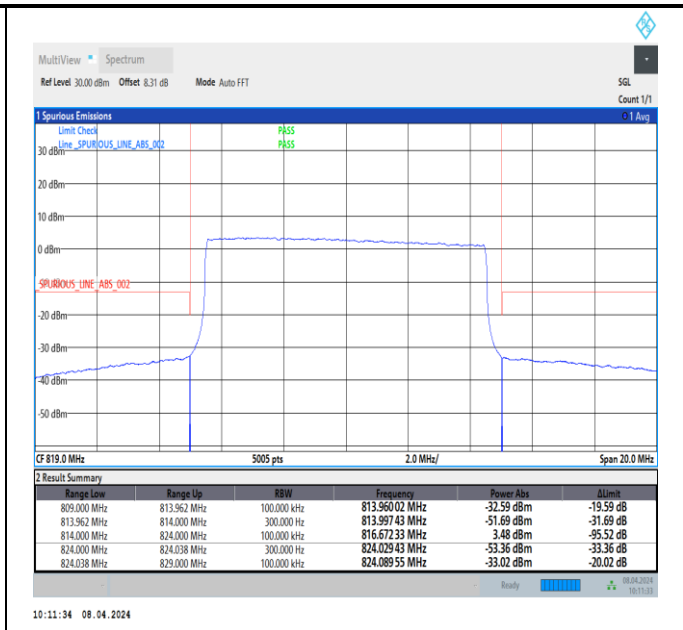

Band26_10MHz_64QAM_26740_50RB#0