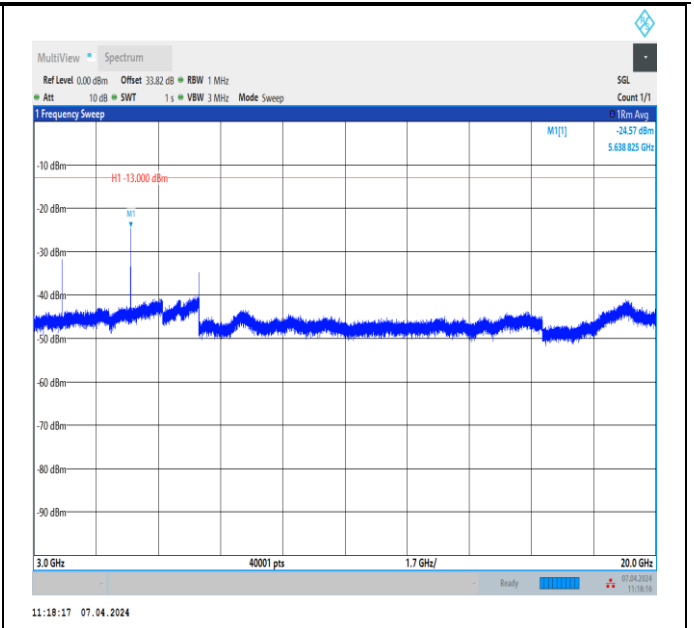

Band2_1.4MHz_QPSK_18900_1RB#0_3000~20000_3000~20000