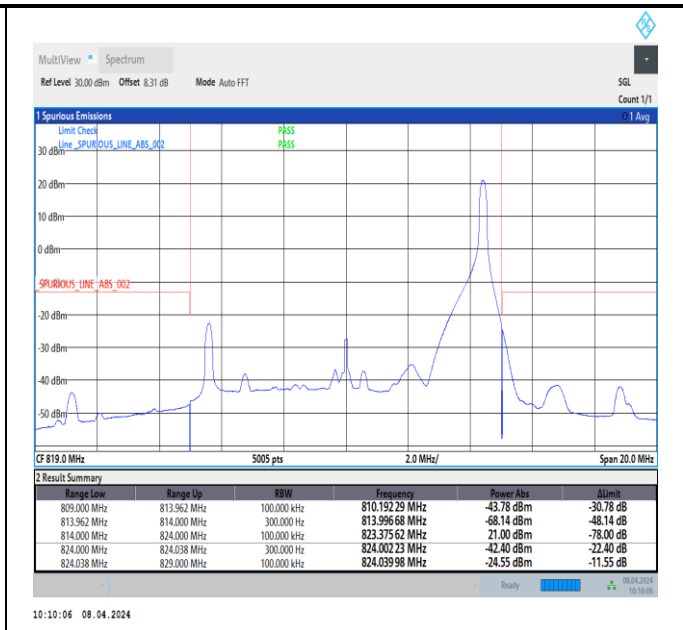

Band26_10MHz_16QAM_26740_1RB#49