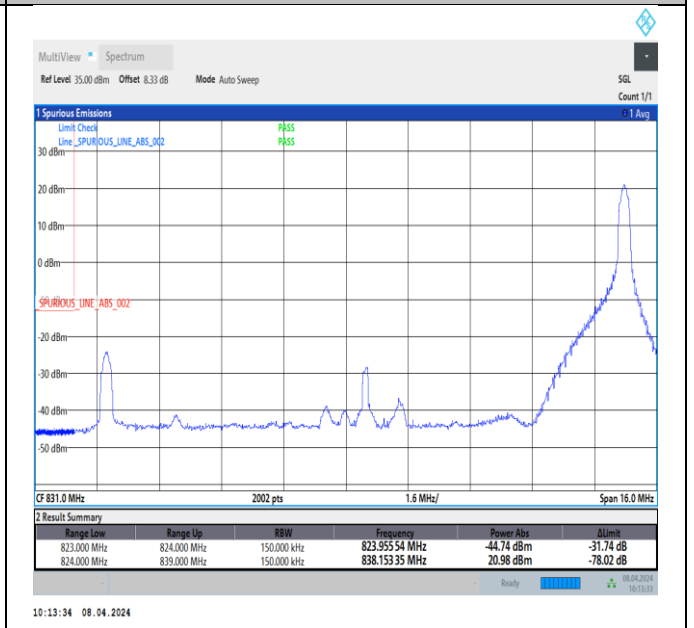

Band26_15MHz_64QAM_26865_1RB#74