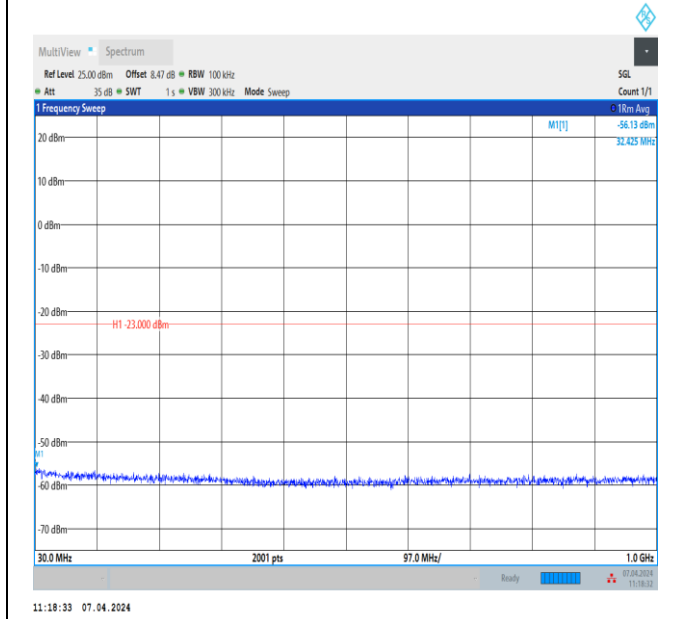

Band2_1.4MHz_QPSK_19193_1RB#0_30~1000_30~1000