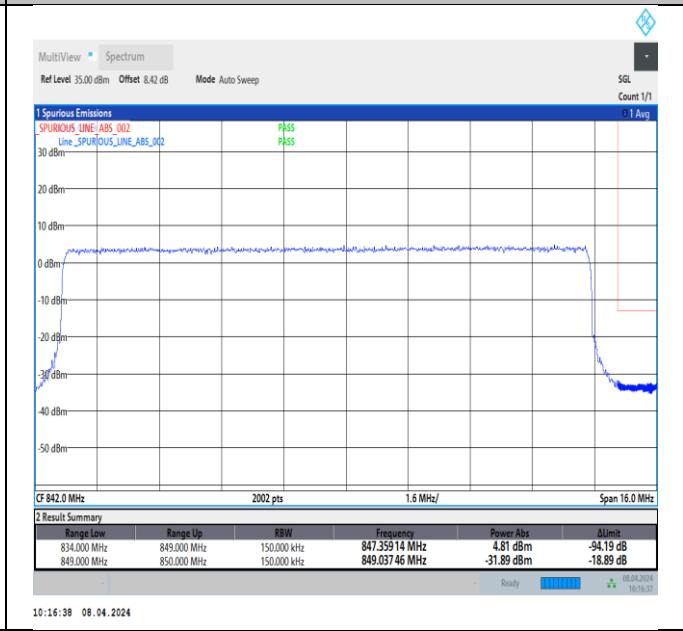

Band26_15MHz_QPSK_26965_75RB#0