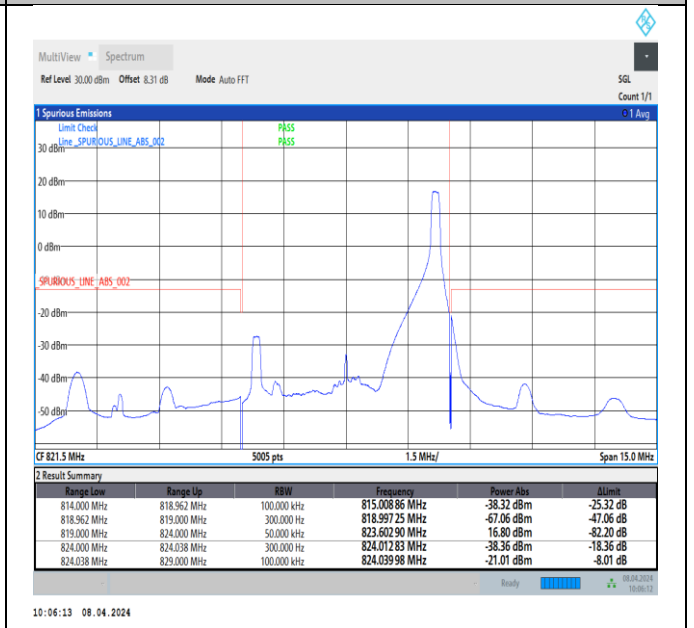

Band26\_5MHz\_64QAM\_26715\_1RB#24

Band26\_5MHz\_64QAM\_26715\_25RB#0

Band26\_5MHz\_64QAM\_26765\_1RB#0

Band26\_5MHz\_64QAM\_26765\_1RB#24

Band26\_5MHz\_64QAM\_26765\_25RB#0

Band26\_10MHz\_QPSK\_26740\_1RB#0