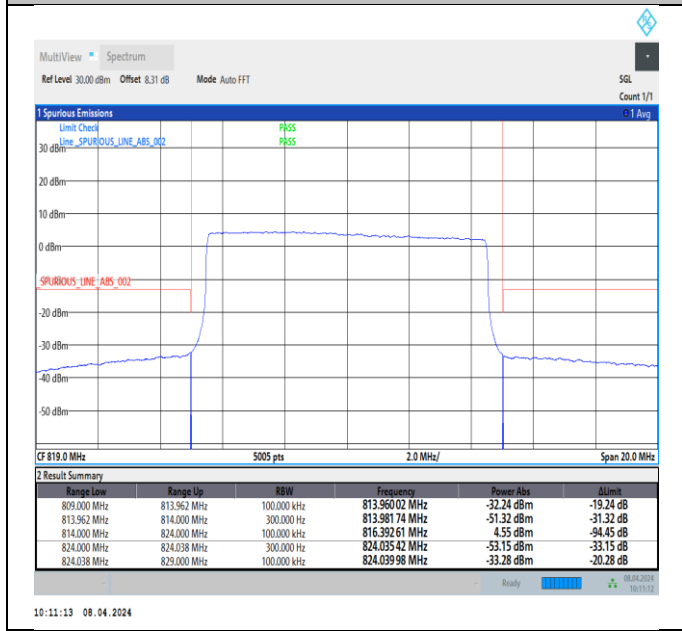

Band26\_10MHz\_QPSK\_26740\_1RB#49

Band26\_10MHz\_QPSK\_26740\_50RB#0

Band26\_10MHz\_16QAM\_26740\_1RB#0

Band26\_10MHz\_16QAM\_26740\_1RB#49

Band26\_10MHz\_16QAM\_26740\_50RB#0

Band26\_10MHz\_64QAM\_26740\_1RB#0