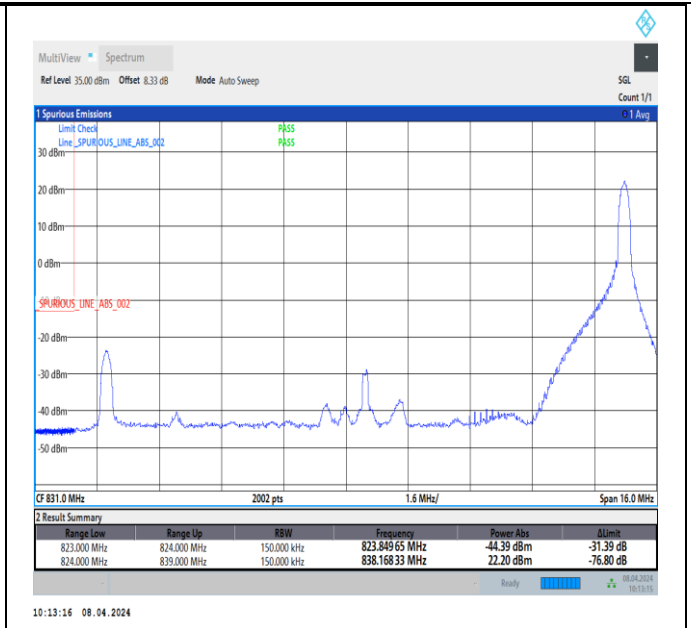

Band26_15MHz_16QAM_26865_1RB#74