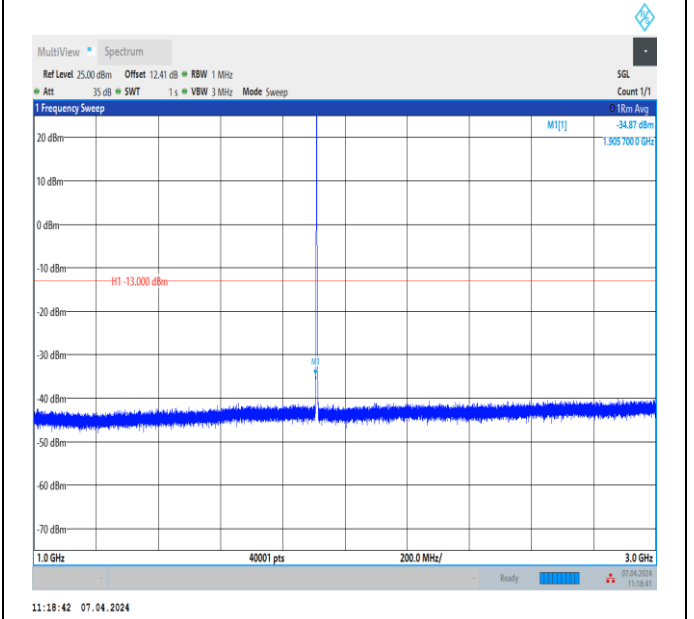

Band2_1.4MHz_QPSK_19193_1RB#0_1000~3000_1000~3000