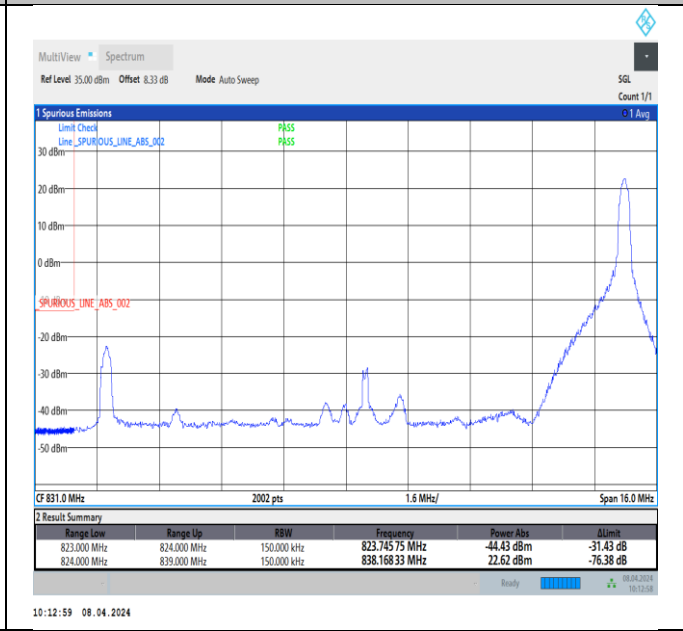

Band26_15MHz_QPSK_26865_1RB#74