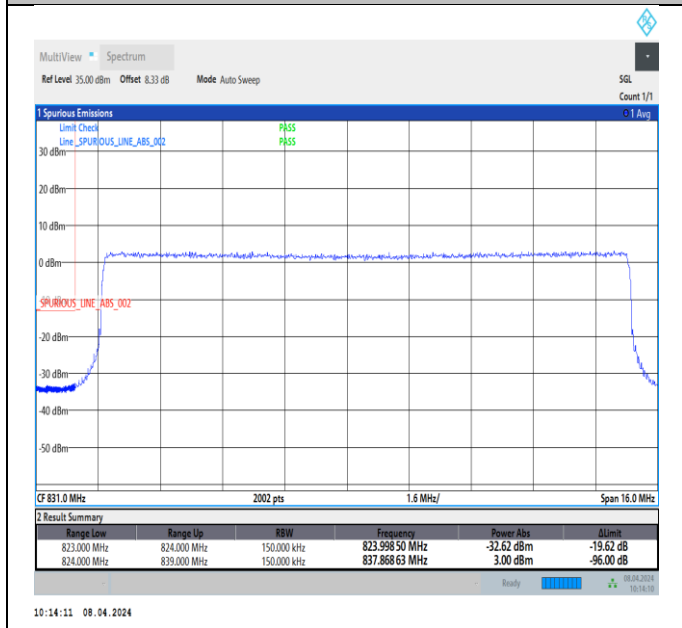

Band26\_15MHz\_QPSK\_26965\_1RB#74

Band26\_15MHz\_QPSK\_26965\_75RB#0

Band26\_15MHz\_16QAM\_26865\_1RB#0

Band26\_15MHz\_16QAM\_26865\_1RB#74

Band26\_15MHz\_16QAM\_26865\_75RB#0

Band26\_15MHz\_16QAM\_26965\_1RB#0