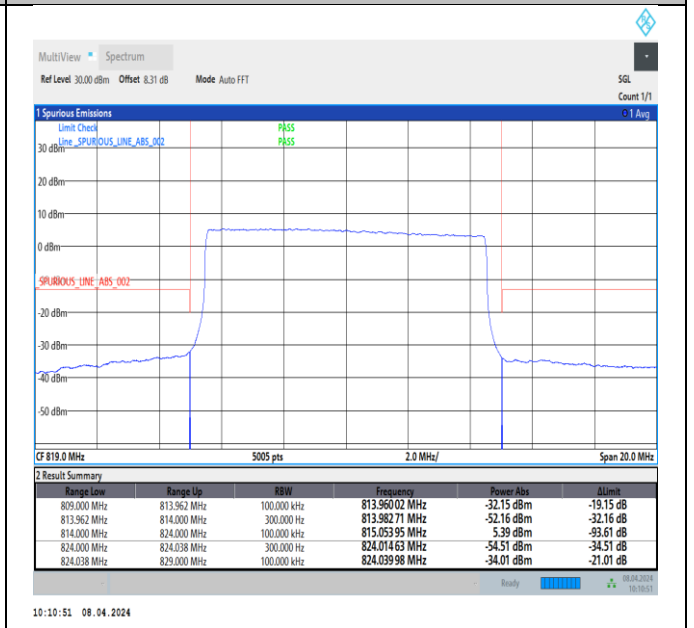

Band26_10MHz_QPSK_26740_50RB#0