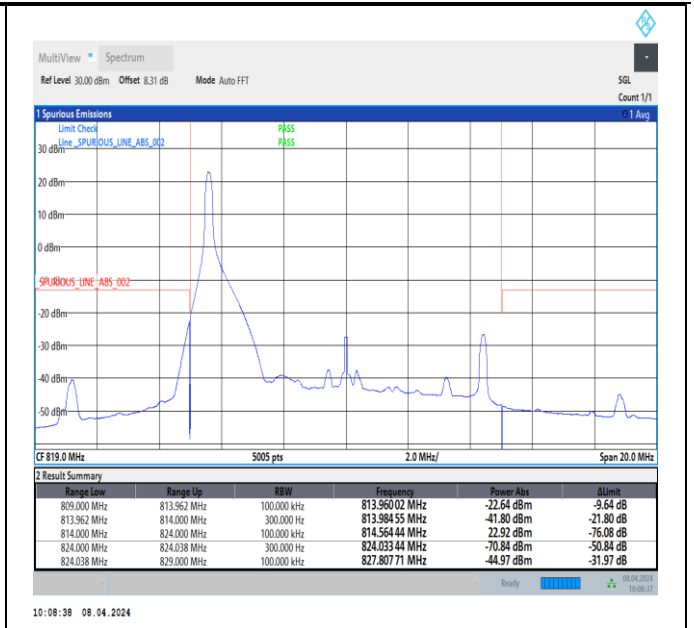

Band26\_5MHz\_64QAM\_26715\_1RB#24

Band26\_5MHz\_64QAM\_26715\_25RB#0

Band26\_5MHz\_64QAM\_26765\_1RB#0

Band26\_5MHz\_64QAM\_26765\_1RB#24

Band26\_5MHz\_64QAM\_26765\_25RB#0

Band26\_10MHz\_QPSK\_26740\_1RB#0