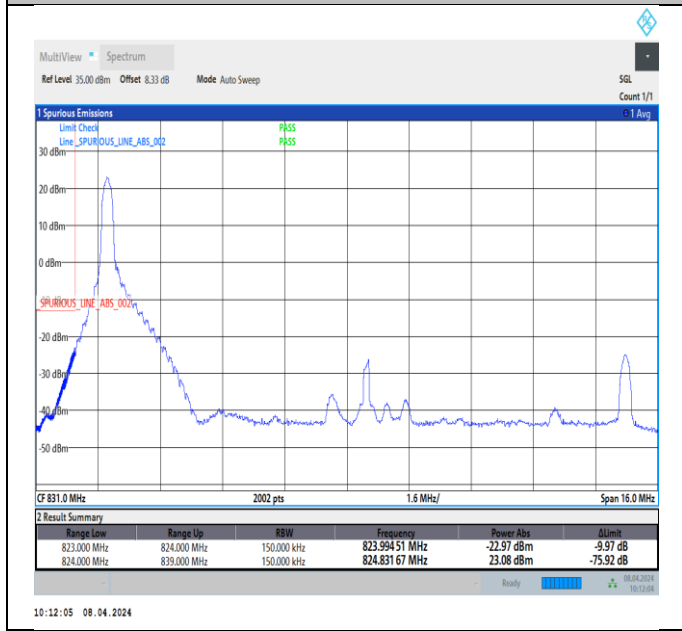

Band26_15MHz_QPSK_26865_1RB#0