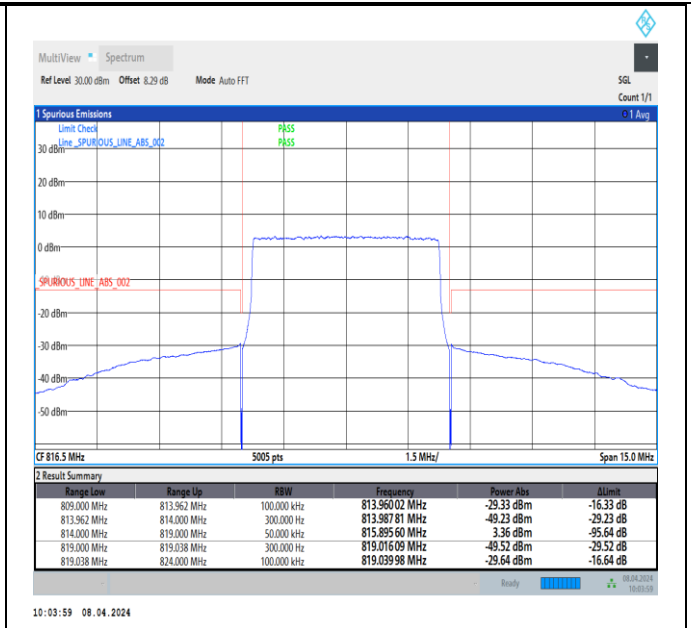

Band26\_5MHz\_64QAM\_26715\_1RB#24

Band26\_5MHz\_64QAM\_26715\_25RB#0

Band26\_5MHz\_64QAM\_26765\_1RB#0

Band26\_5MHz\_64QAM\_26765\_1RB#24

Band26\_5MHz\_64QAM\_26765\_25RB#0

Band26\_10MHz\_QPSK\_26740\_1RB#0