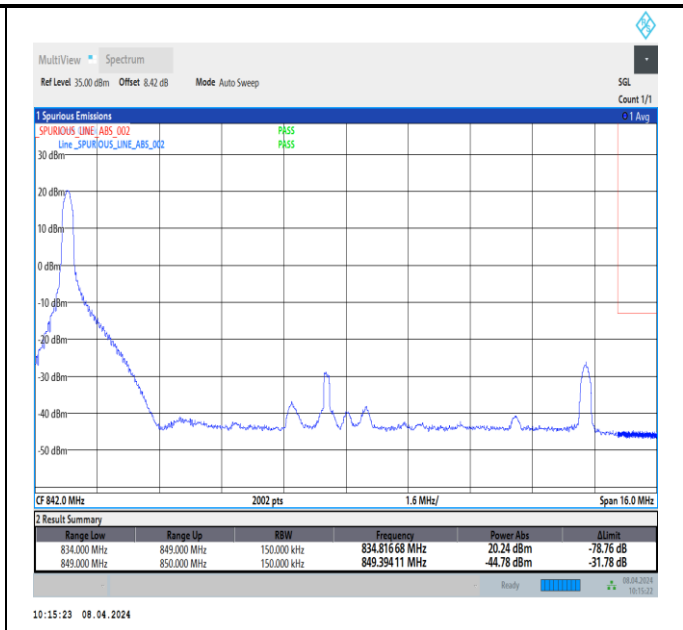

Band26\_15MHz\_16QAM\_26965\_1RB#74

Band26\_15MHz\_16QAM\_26965\_75RB#0

Band26\_15MHz\_64QAM\_26865\_1RB#0

Band26\_15MHz\_64QAM\_26865\_1RB#74

Band26\_15MHz\_64QAM\_26865\_75RB#0

Band26\_15MHz\_64QAM\_26965\_1RB#0

## Conducted Spurious Emission