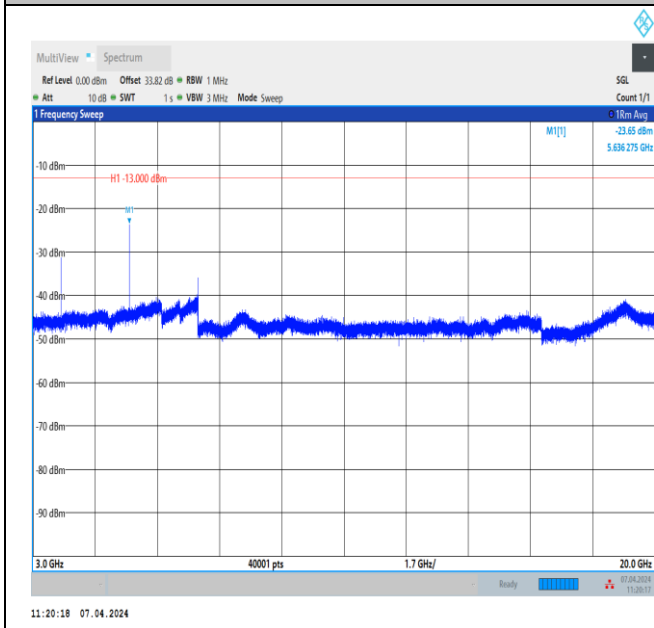

Band2_3MHz_QPSK_18900_1RB#0_3000~20000_3000~20000
000