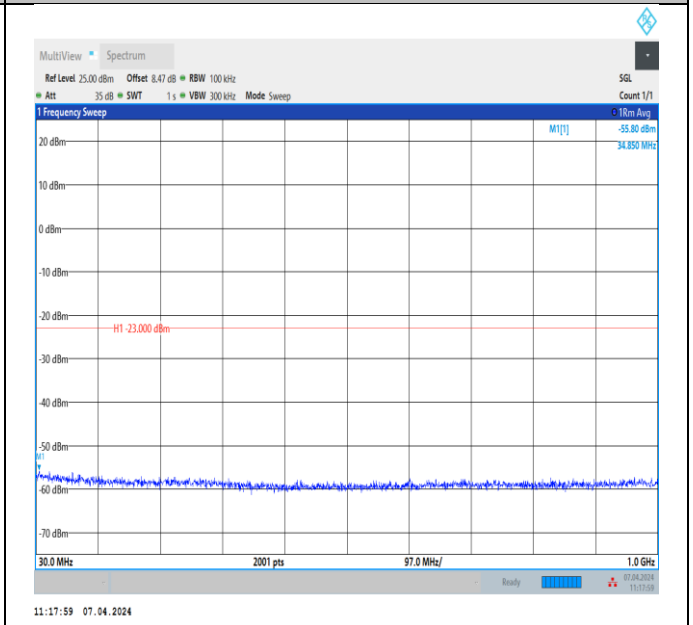

# Test Graphs

Band2\_1.4MHz\_QPSK\_18607\_1RB#0\_30~1000\_30~1000

Band2\_1.4MHz\_QPSK\_18607\_1RB#0\_1000~3000\_1000~3000

Band2\_1.4MHz\_QPSK\_18607\_1RB#0\_3000~20000\_3000~20000

Band2\_1.4MHz\_QPSK\_18900\_1RB#0\_30~1000\_30~1000