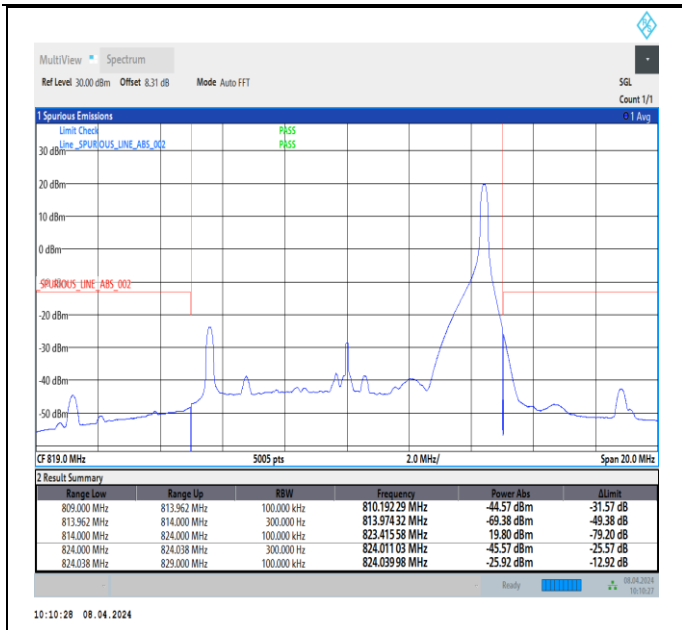

Band26\_10MHz\_QPSK\_26740\_1RB#49

Band26\_10MHz\_QPSK\_26740\_50RB#0

Band26\_10MHz\_16QAM\_26740\_1RB#0

Band26\_10MHz\_16QAM\_26740\_1RB#49

Band26\_10MHz\_16QAM\_26740\_50RB#0

Band26\_10MHz\_64QAM\_26740\_1RB#0