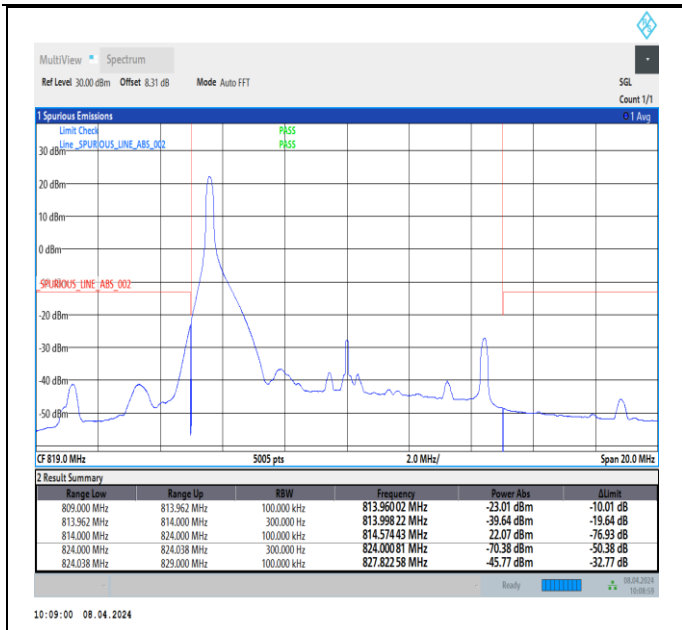

Band26_10MHz_16QAM_26740_1RB#0