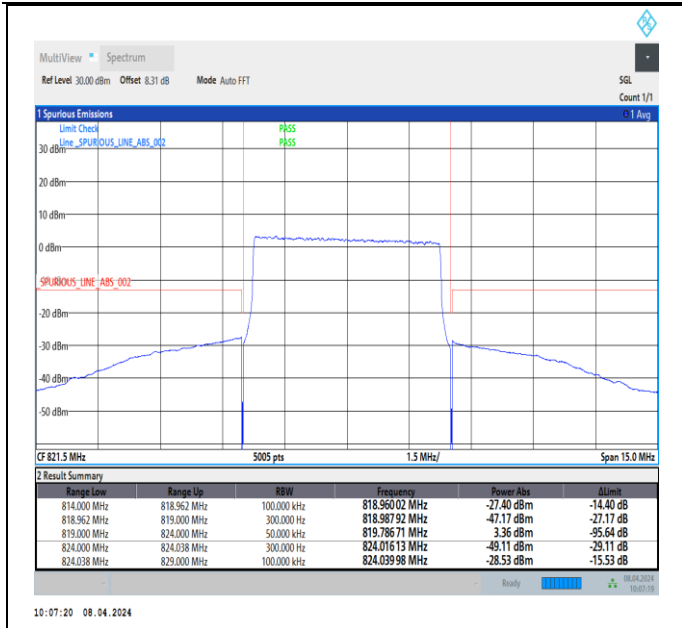

Band26\_5MHz\_64QAM\_26715\_1RB#24

Band26\_5MHz\_64QAM\_26715\_25RB#0

Band26\_5MHz\_64QAM\_26765\_1RB#0

Band26\_5MHz\_64QAM\_26765\_1RB#24

Band26\_5MHz\_64QAM\_26765\_25RB#0

Band26\_10MHz\_QPSK\_26740\_1RB#0