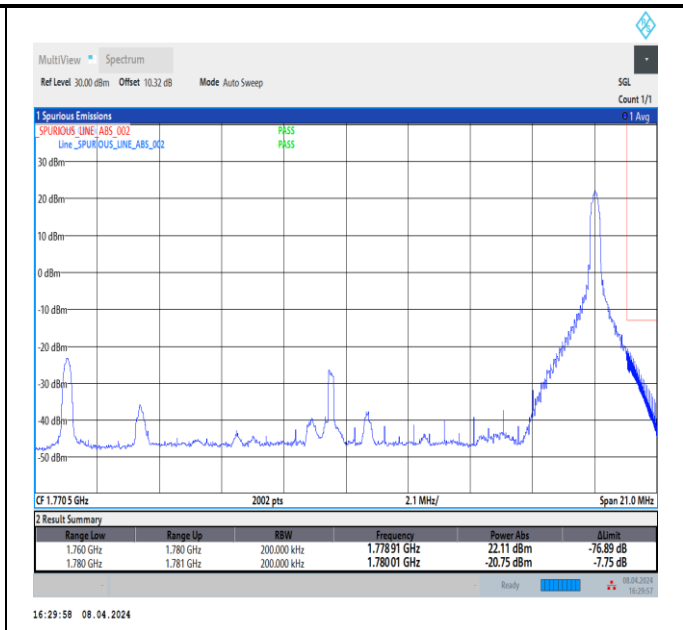

Band66_20MHz_64QAM_132072_100RB#0

Band66_20MHz_64QAM_132572_1RB#99