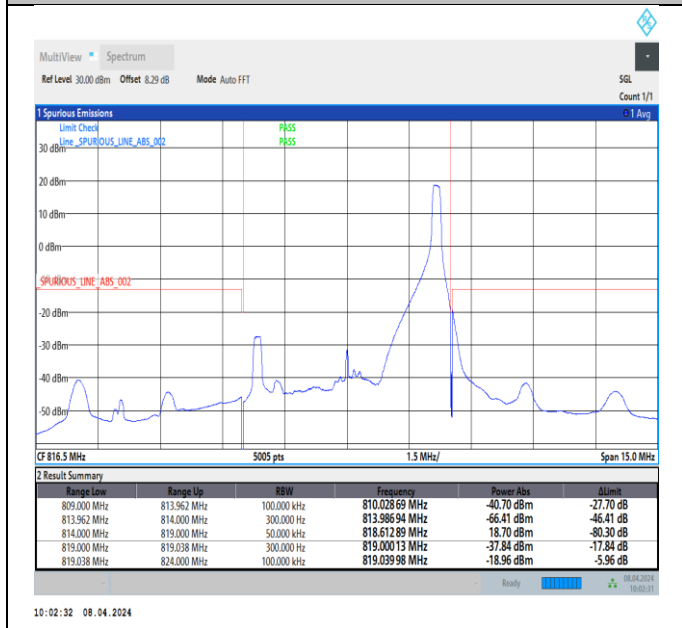

Band26_5MHz_QPSK_26765_25RB#0

Band26_5MHz_16QAM_26715_1RB#24