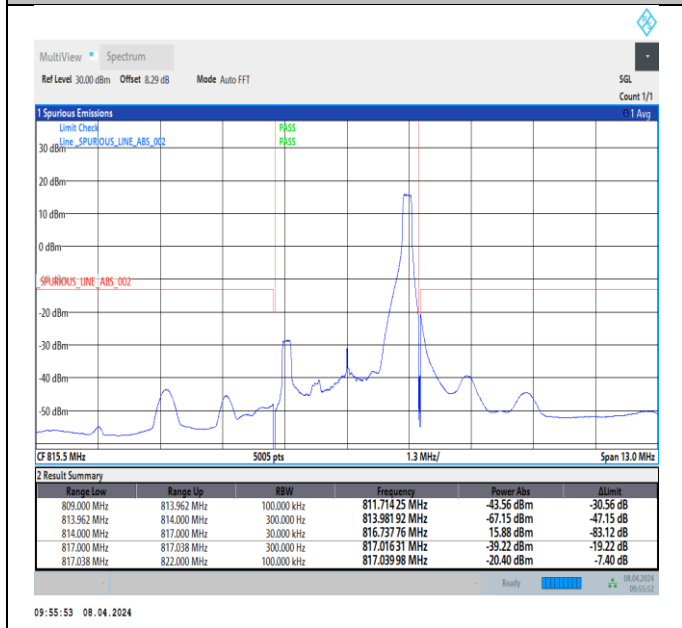

Band26_3MHz_16QAM_26775_15RB#0

Band26_3MHz_64QAM_26705_1RB#14