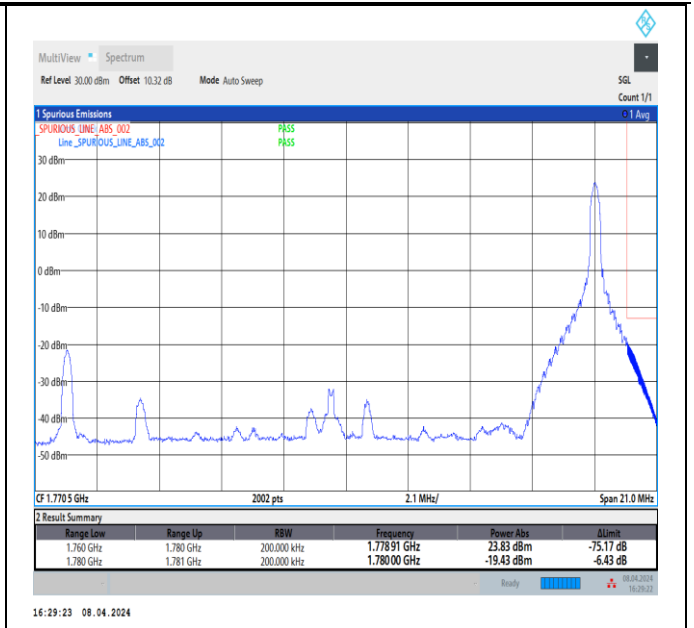

Band66\_20MHz\_QPSK\_132572\_1RB#0

Band66\_20MHz\_QPSK\_132572\_1RB#99

Band66\_20MHz\_QPSK\_132572\_100RB#0

Band66\_20MHz\_16QAM\_132072\_1RB#0

Band66\_20MHz\_16QAM\_132072\_1RB#99

Band66\_20MHz\_16QAM\_132072\_100RB#0