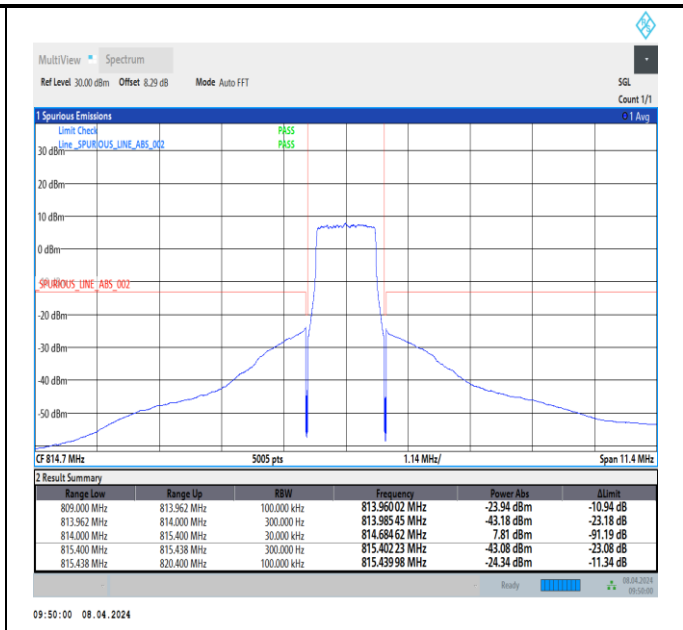

Band26\_1.4MHz\_16QAM\_26783\_1RB#0

Band26\_1.4MHz\_16QAM\_26783\_1RB#5

Band26\_1.4MHz\_16QAM\_26783\_6RB#0

Band26\_1.4MHz\_64QAM\_26697\_1RB#0

Band26\_1.4MHz\_64QAM\_26697\_1RB#5

Band26\_1.4MHz\_64QAM\_26697\_6RB#0