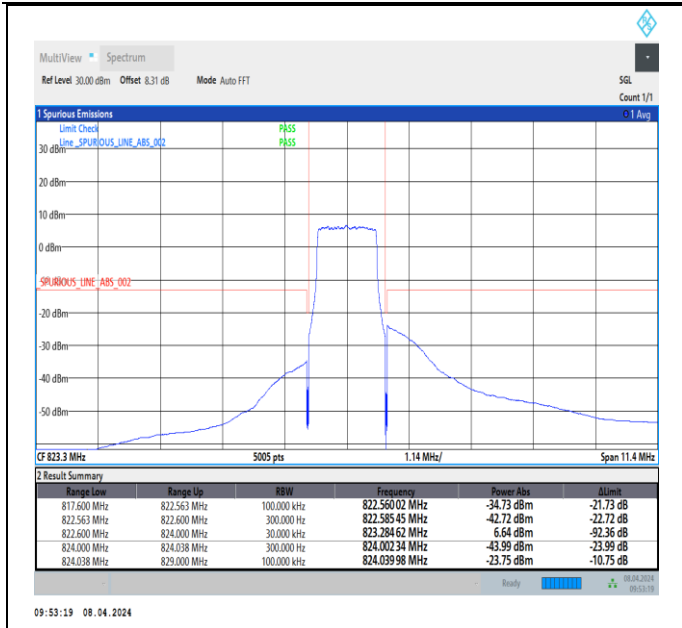

Band26_1.4MHz_64QAM_26783_1RB#0

Band26_1.4MHz_64QAM_26783_6RB#0