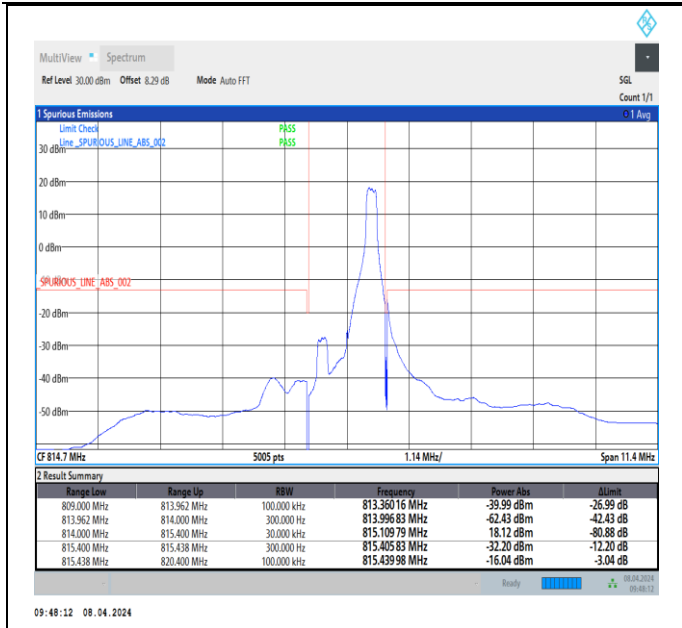

Band66\_20MHz\_64QAM\_132572\_1RB#0

Band66\_20MHz\_64QAM\_132572\_1RB#99

Band66\_20MHz\_64QAM\_132572\_100RB#0

Band26\_1.4MHz\_QPSK\_26697\_1RB#0

Band26\_1.4MHz\_QPSK\_26697\_1RB#5

Band26\_1.4MHz\_QPSK\_26697\_6RB#0