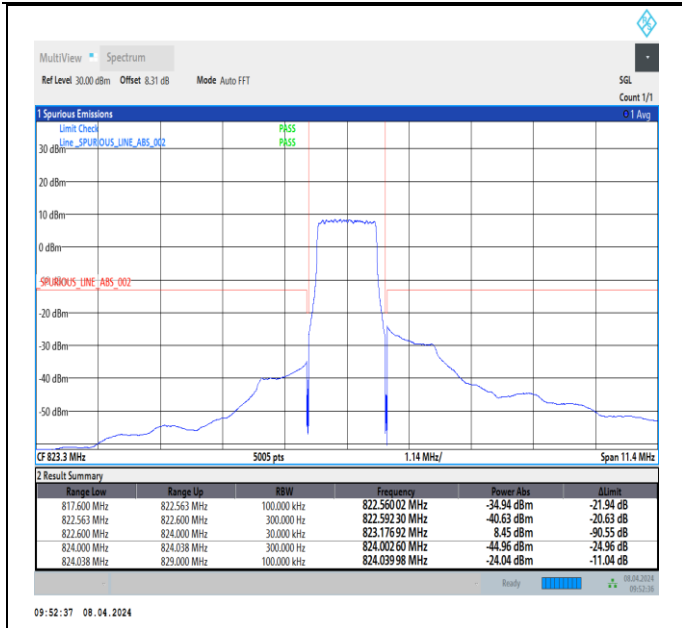

Band26_1.4MHz_QPSK_26783_1RB#0

Band26_1.4MHz_QPSK_26783_6RB#0