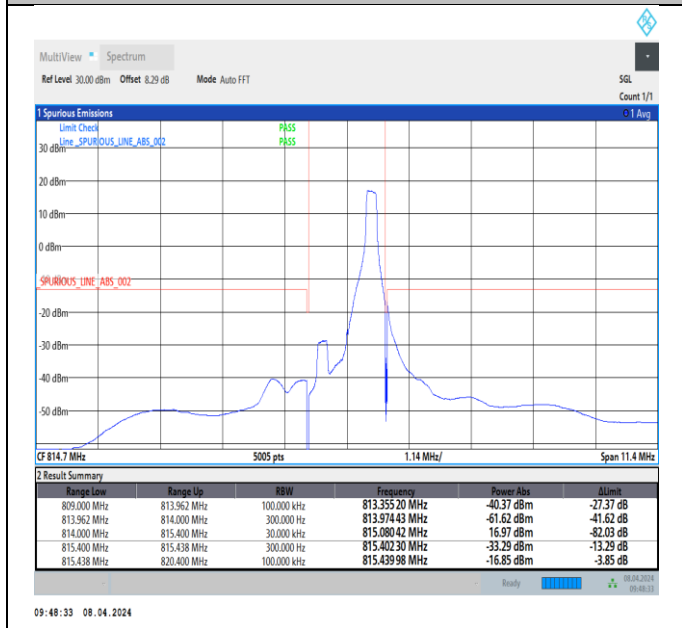

Band26\_1.4MHz\_QPSK\_26783\_1RB#0

Band26\_1.4MHz\_QPSK\_26783\_1RB#5

Band26\_1.4MHz\_QPSK\_26783\_6RB#0

Band26\_1.4MHz\_16QAM\_26697\_1RB#0

Band26\_1.4MHz\_16QAM\_26697\_1RB#5

Band26\_1.4MHz\_16QAM\_26697\_6RB#0