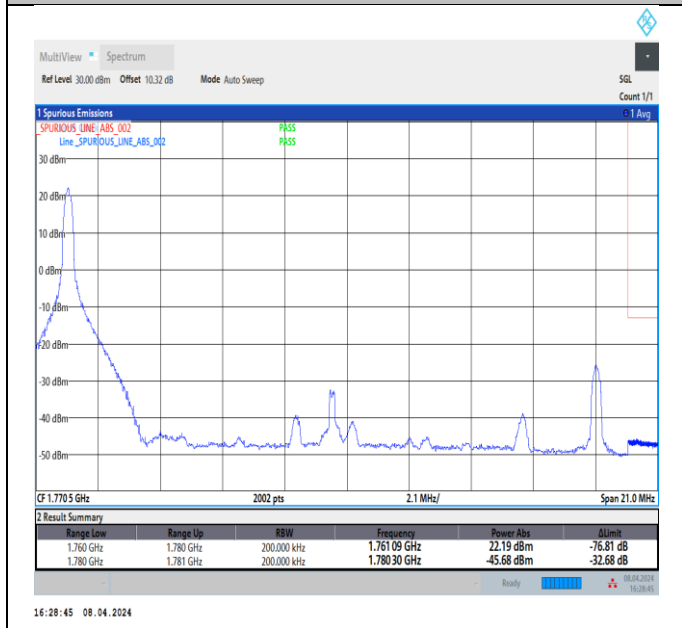

Band66\_20MHz\_QPSK\_132572\_1RB#0

Band66\_20MHz\_QPSK\_132572\_1RB#99

Band66\_20MHz\_QPSK\_132572\_100RB#0

Band66\_20MHz\_16QAM\_132072\_1RB#0

Band66\_20MHz\_16QAM\_132072\_1RB#99

Band66\_20MHz\_16QAM\_132072\_100RB#0