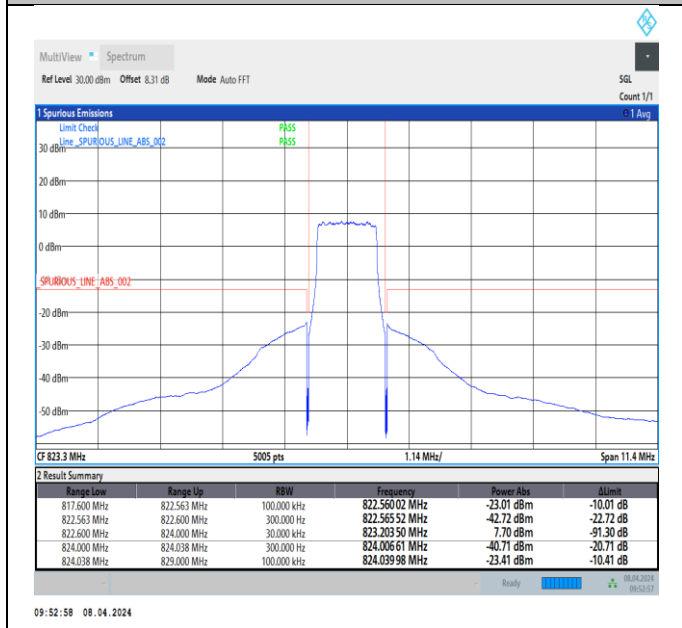

Band26_1.4MHz_16QAM_26783_1RB#0

Band26_1.4MHz_16QAM_26783_6RB#0