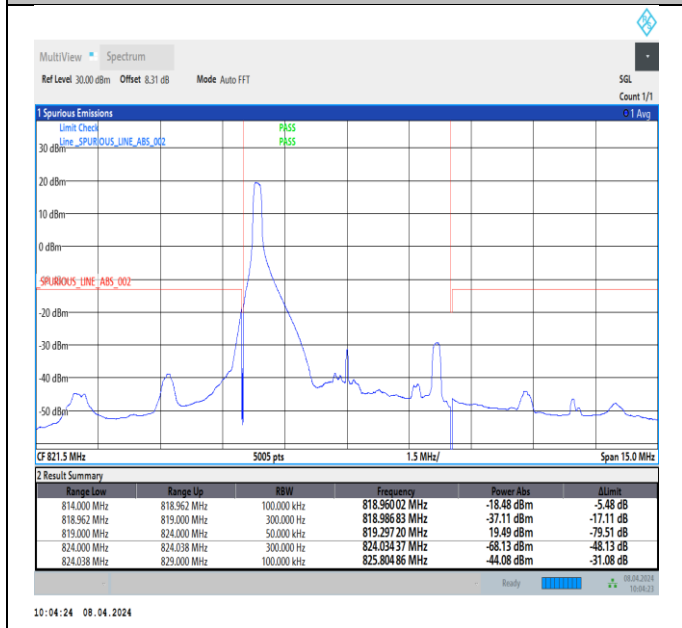

Band26\_3MHz\_64QAM\_26775\_1RB#14

Band26\_3MHz\_64QAM\_26775\_15RB#0

Band26\_5MHz\_QPSK\_26715\_1RB#0

Band26\_5MHz\_QPSK\_26715\_1RB#24

Band26\_5MHz\_QPSK\_26715\_25RB#0

Band26\_5MHz\_QPSK\_26765\_1RB#0

Band26\_5MHz\_QPSK\_26765\_1RB#24