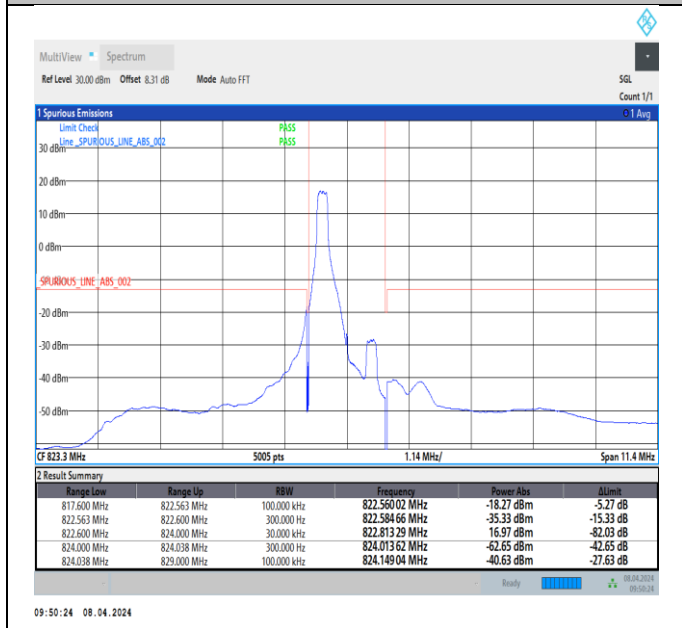

Band66\_20MHz\_64QAM\_132572\_1RB#0

Band66\_20MHz\_64QAM\_132572\_1RB#99

Band66\_20MHz\_64QAM\_132572\_100RB#0

Band26\_1.4MHz\_QPSK\_26697\_1RB#0

Band26\_1.4MHz\_QPSK\_26697\_1RB#5

Band26\_1.4MHz\_QPSK\_26697\_6RB#0