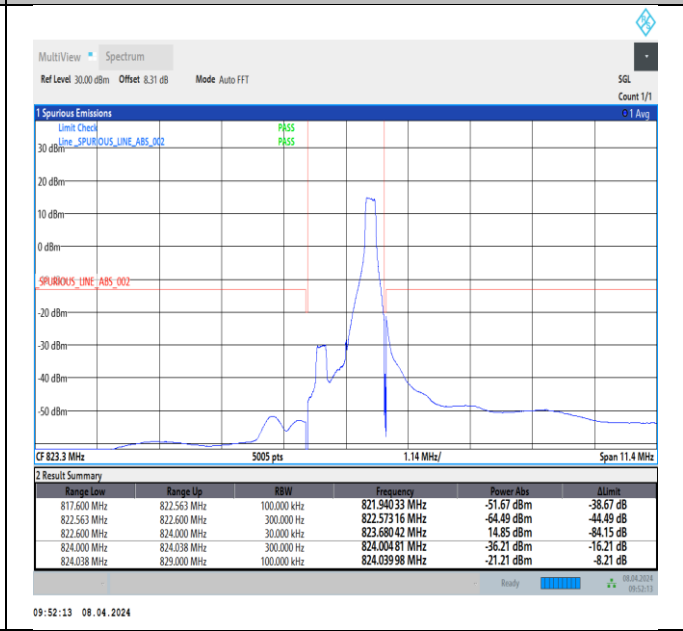

Band26_1.4MHz_64QAM_26697_6RB#0

Band26_1.4MHz_64QAM_26783_1RB#5