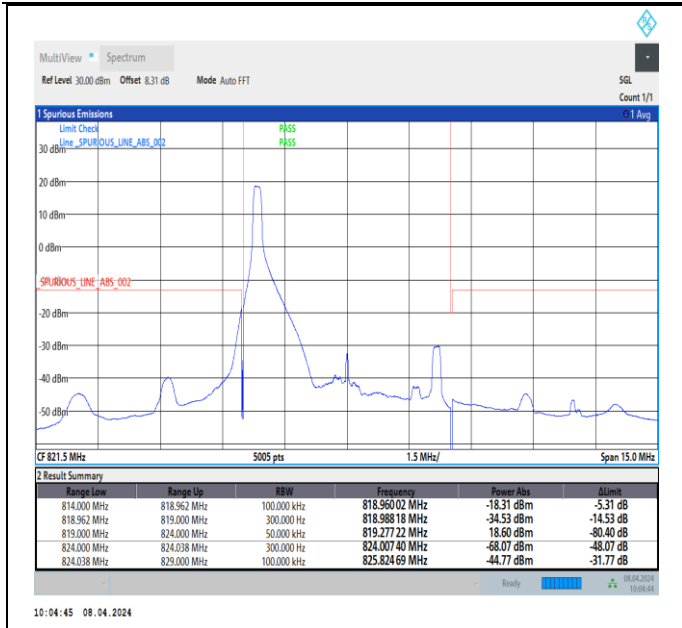

Band26_5MHz_16QAM_26715_1RB#24

Band26_5MHz_16QAM_26765_1RB#0