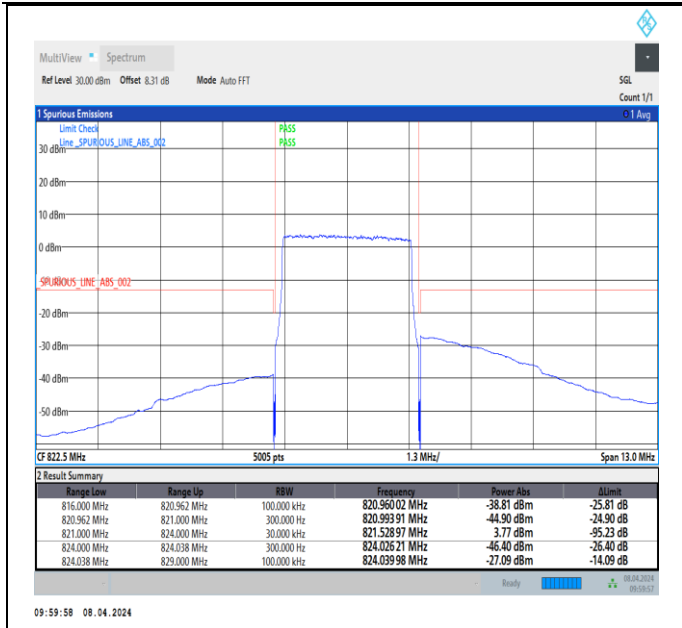

Band26_3MHz_16QAM_26775_1RB#0

Band26_3MHz_16QAM_26775_15RB#0