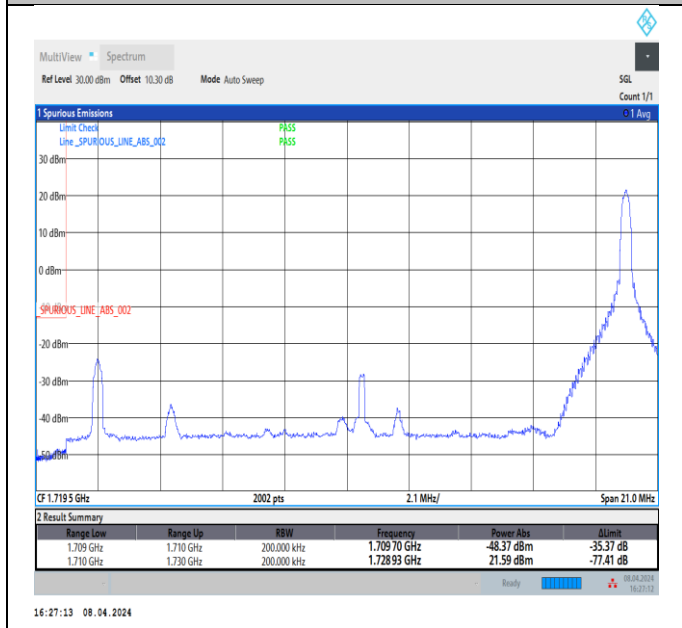

Band66\_20MHz\_16QAM\_132572\_1RB#0

Band66\_20MHz\_16QAM\_132572\_1RB#99

Band66\_20MHz\_16QAM\_132572\_100RB#0

Band66\_20MHz\_64QAM\_132072\_1RB#0

Band66\_20MHz\_64QAM\_132072\_1RB#99

Band66\_20MHz\_64QAM\_132072\_100RB#0