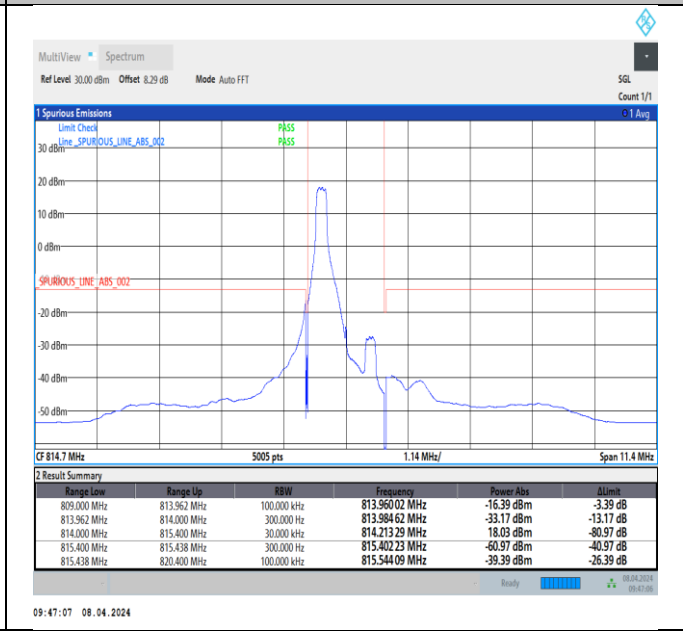

Band66_20MHz_64QAM_132572_1RB#99

Band26_1.4MHz_QPSK_26697_1RB#0