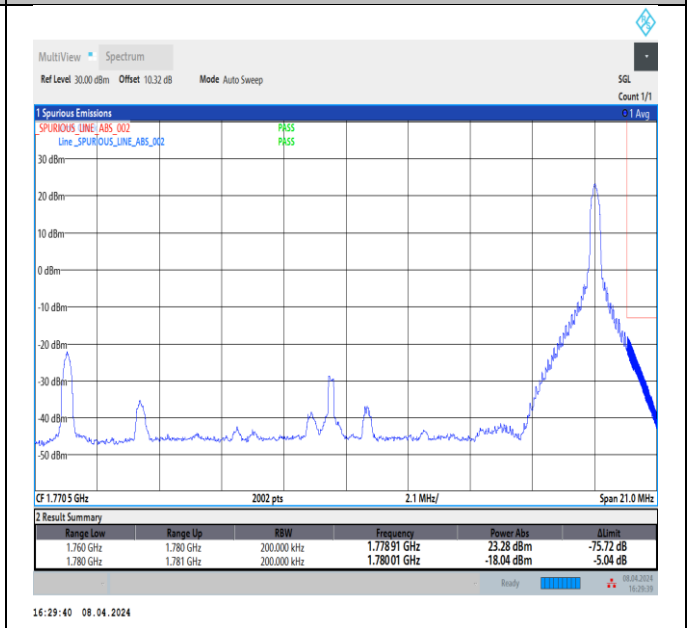

Band66_20MHz_16QAM_132072_100RB#0

Band66_20MHz_16QAM_132572_1RB#99