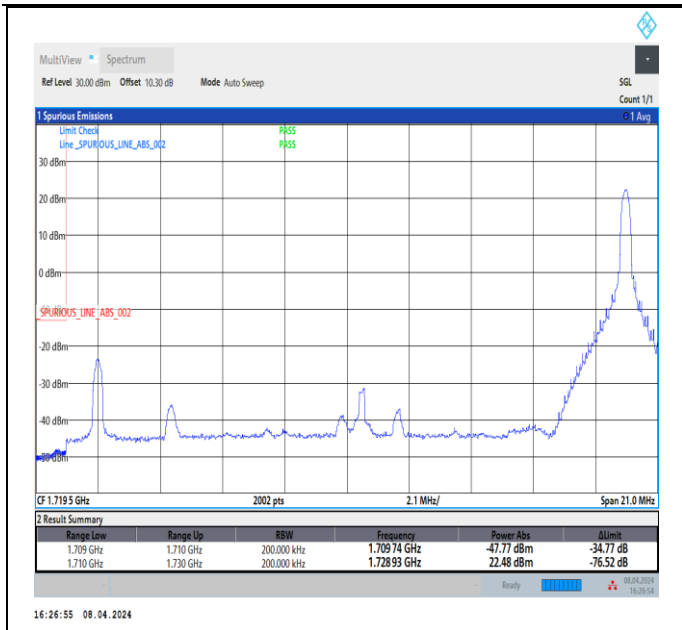

Band66\_20MHz\_QPSK\_132572\_1RB#0

Band66\_20MHz\_QPSK\_132572\_1RB#99

Band66\_20MHz\_QPSK\_132572\_100RB#0

Band66\_20MHz\_16QAM\_132072\_1RB#0

Band66\_20MHz\_16QAM\_132072\_1RB#99

Band66\_20MHz\_16QAM\_132072\_100RB#0