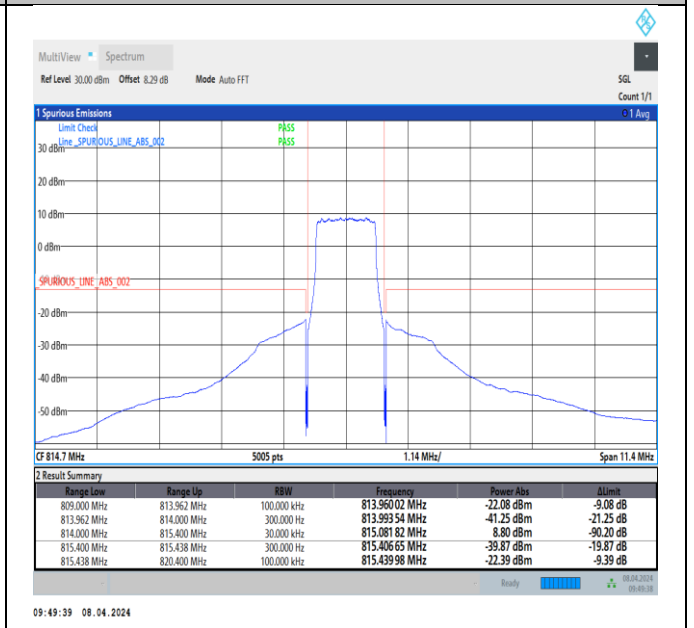

Band26\_1.4MHz\_QPSK\_26783\_1RB#0

Band26\_1.4MHz\_QPSK\_26783\_1RB#5

Band26\_1.4MHz\_QPSK\_26783\_6RB#0

Band26\_1.4MHz\_16QAM\_26697\_1RB#0

Band26\_1.4MHz\_16QAM\_26697\_1RB#5

Band26\_1.4MHz\_16QAM\_26697\_6RB#0