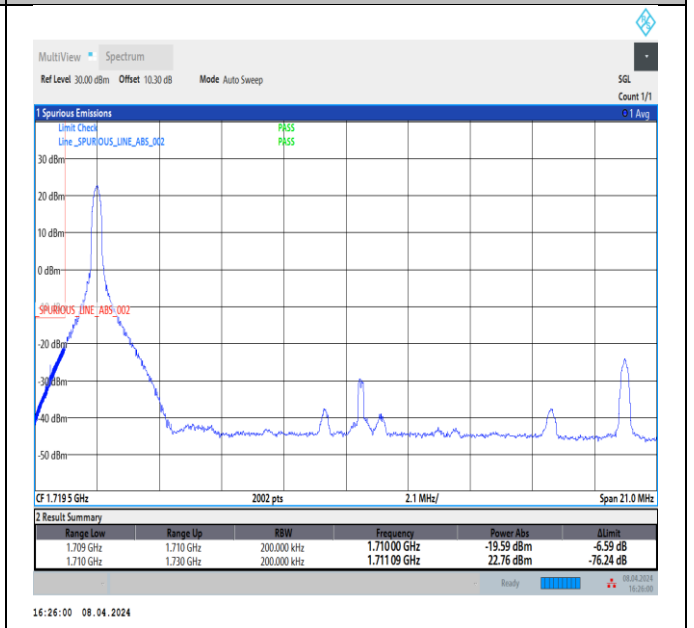

Band66\_20MHz\_QPSK\_132572\_1RB#0

Band66\_20MHz\_QPSK\_132572\_1RB#99

Band66\_20MHz\_QPSK\_132572\_100RB#0

Band66\_20MHz\_16QAM\_132072\_1RB#0

Band66\_20MHz\_16QAM\_132072\_1RB#99

Band66\_20MHz\_16QAM\_132072\_100RB#0