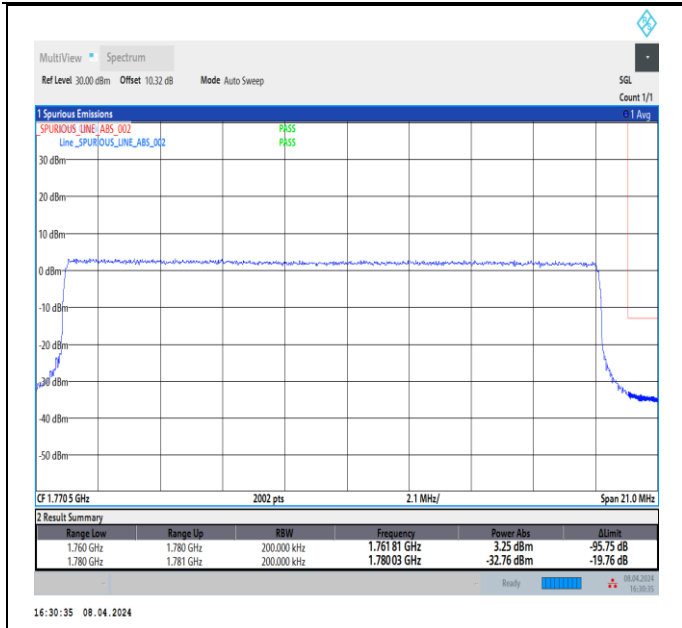

Band66\_20MHz\_QPSK\_132572\_1RB#0

Band66\_20MHz\_QPSK\_132572\_1RB#99

Band66\_20MHz\_QPSK\_132572\_100RB#0

Band66\_20MHz\_16QAM\_132072\_1RB#0

Band66\_20MHz\_16QAM\_132072\_1RB#99

Band66\_20MHz\_16QAM\_132072\_100RB#0

Band66\_20MHz\_16QAM\_132572\_1RB#0

Band66\_20MHz\_16QAM\_132572\_1RB#99

Band66\_20MHz\_16QAM\_132572\_100RB#0

Band66\_20MHz\_64QAM\_132072\_1RB#0

Band66\_20MHz\_64QAM\_132072\_1RB#99

Band66\_20MHz\_64QAM\_132072\_100RB#0