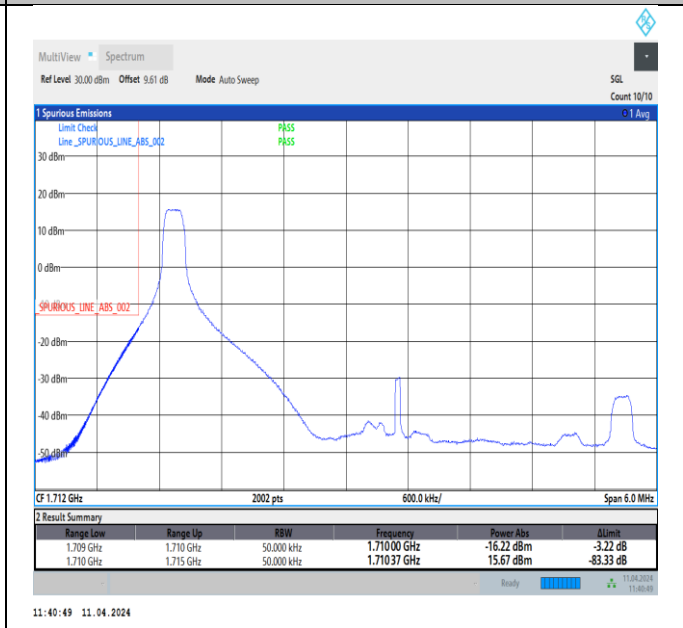

Band66_5MHz_16QAM_132647_1RB#24

Band66_5MHz_64QAM_131997_1RB#0