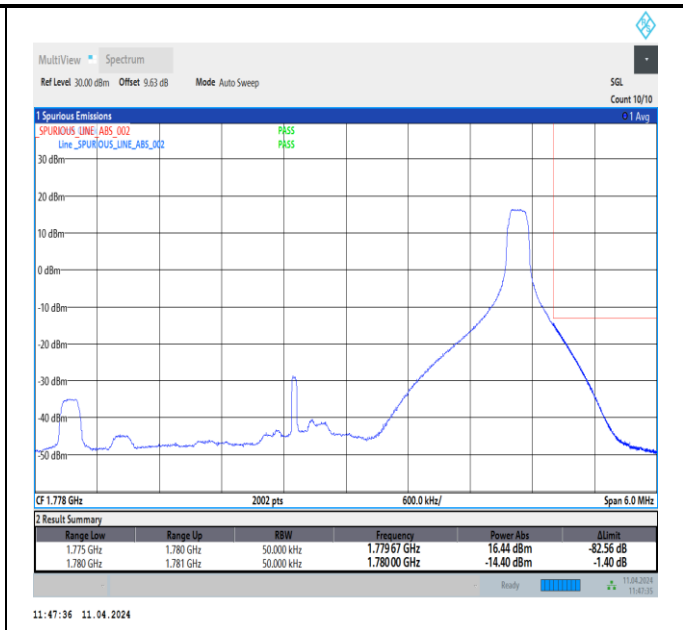

Band66\_5MHz\_QPSK\_132647\_25RB#0

Band66\_5MHz\_16QAM\_131997\_1RB#0

Band66\_5MHz\_16QAM\_131997\_1RB#24

Band66\_5MHz\_16QAM\_131997\_25RB#0

Band66\_5MHz\_16QAM\_132647\_1RB#0

Band66\_5MHz\_16QAM\_132647\_1RB#24