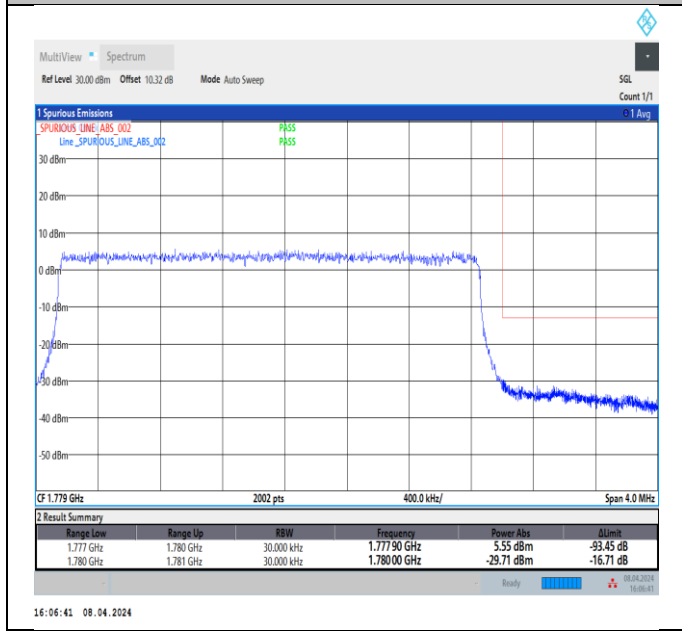

Band66\_1.4MHz\_64QAM\_132665\_6RB#0

Band66\_3MHz\_QPSK\_131987\_1RB#0

Band66\_3MHz\_QPSK\_131987\_1RB#14

Band66\_3MHz\_QPSK\_131987\_15RB#0

Band66\_3MHz\_QPSK\_132657\_1RB#0

Band66\_3MHz\_QPSK\_132657\_1RB#14