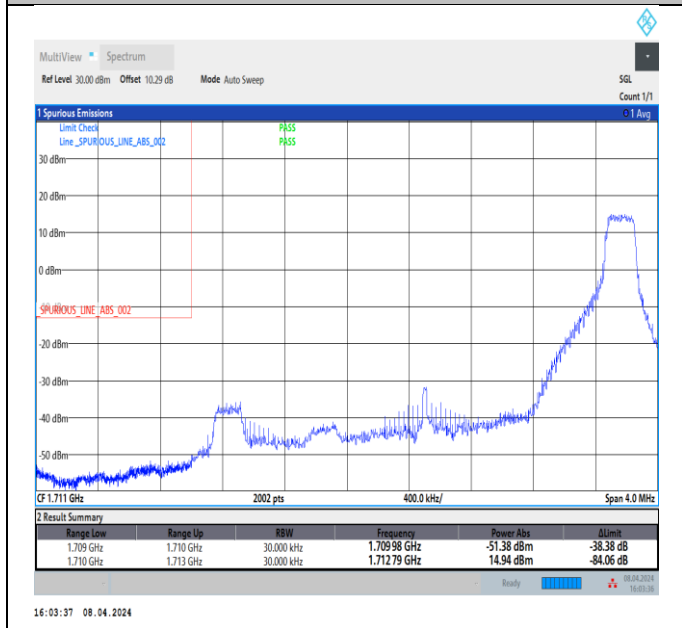

Band66_3MHz_16QAM_132657_15RB#0

Band66_3MHz_64QAM_131987_1RB#14