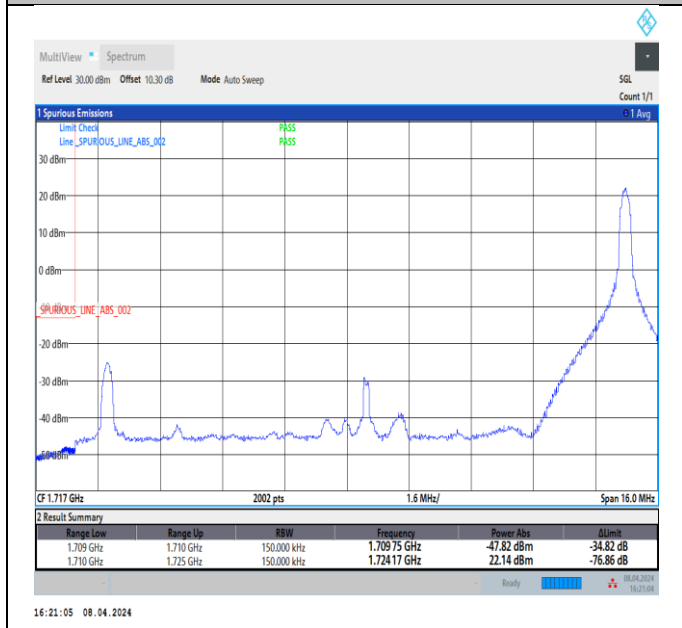

Band66_15MHz_QPSK_132597_75RB#0

Band66_15MHz_16QAM_132047_1RB#74