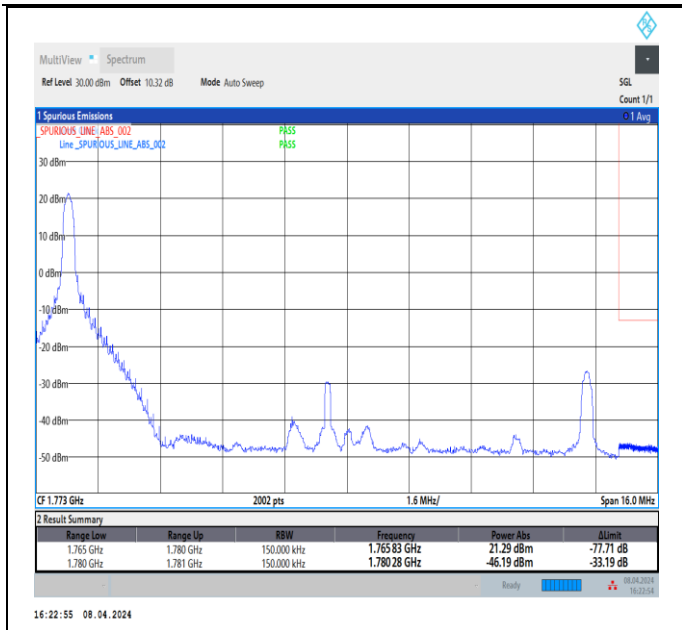

Band66\_15MHz\_QPSK\_132597\_75RB#0

Band66\_15MHz\_16QAM\_132047\_1RB#0

Band66\_15MHz\_16QAM\_132047\_1RB#74

Band66\_15MHz\_16QAM\_132047\_75RB#0

Band66\_15MHz\_16QAM\_132597\_1RB#0

Band66\_15MHz\_16QAM\_132597\_1RB#74