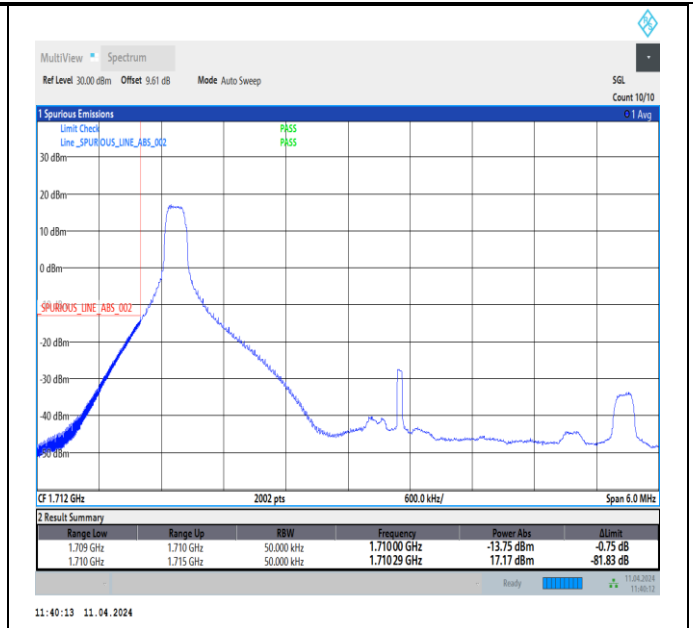

Band66_5MHz_QPSK_132647_1RB#24

Band66_5MHz_16QAM_131997_1RB#0