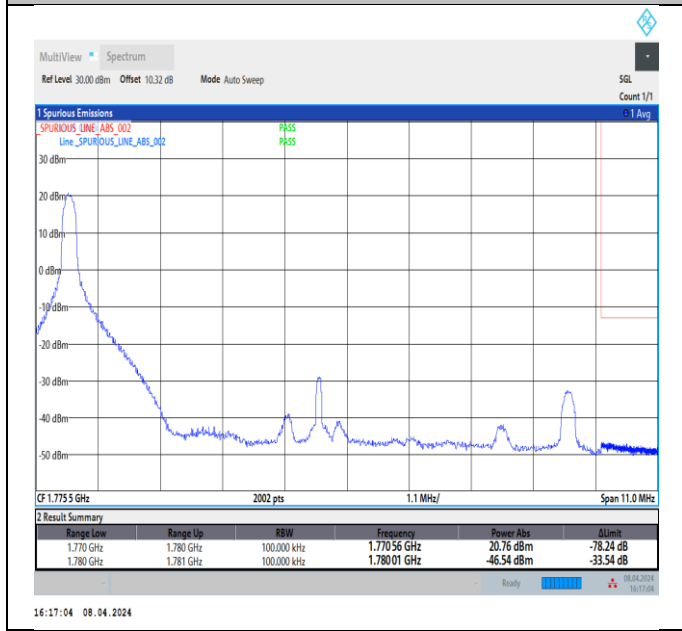

Band66\_10MHz\_QPSK\_132622\_50RB#0

Band66\_10MHz\_16QAM\_132022\_1RB#0

Band66\_10MHz\_16QAM\_132022\_1RB#49

Band66\_10MHz\_16QAM\_132022\_50RB#0

Band66\_10MHz\_16QAM\_132622\_1RB#0

Band66\_10MHz\_16QAM\_132622\_1RB#49