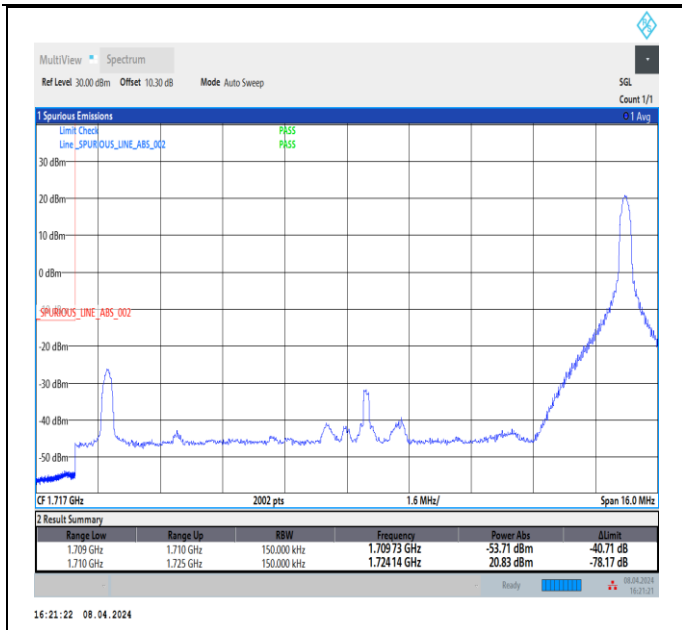

Band66_15MHz_16QAM_132597_75RB#0

Band66_15MHz_64QAM_132047_1RB#74