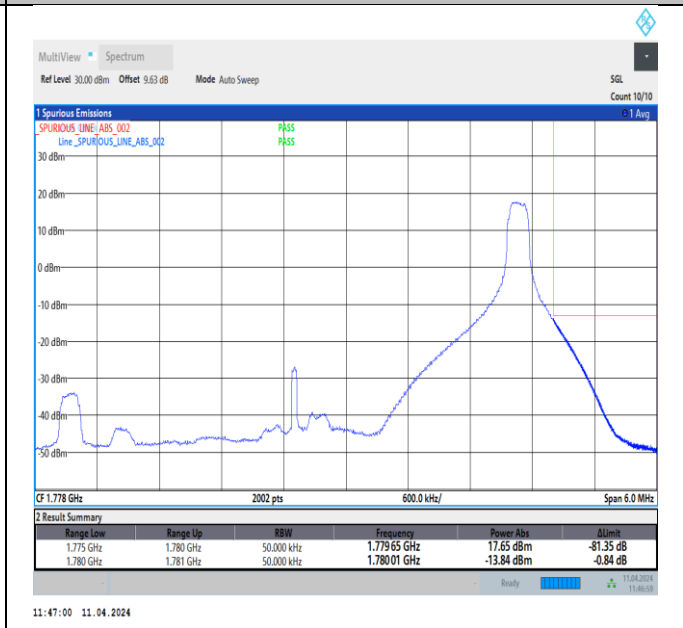

Band66\_3MHz\_64QAM\_132657\_15RB#0

Band66\_5MHz\_QPSK\_131997\_1RB#0

Band66\_5MHz\_QPSK\_131997\_1RB#24

Band66\_5MHz\_QPSK\_131997\_25RB#0

Band66\_5MHz\_QPSK\_132647\_1RB#0

Band66\_5MHz\_QPSK\_132647\_1RB#24