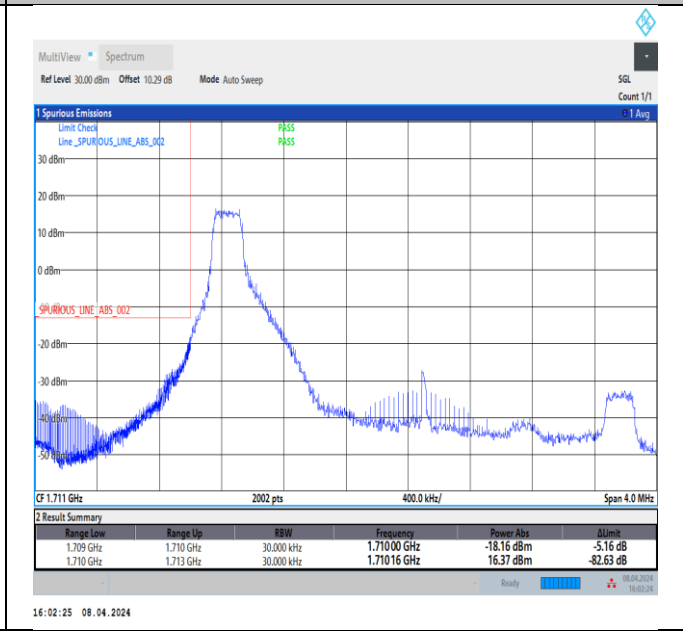

Band66_3MHz_QPSK_132657_1RB#14

Band66_3MHz_16QAM_131987_1RB#0