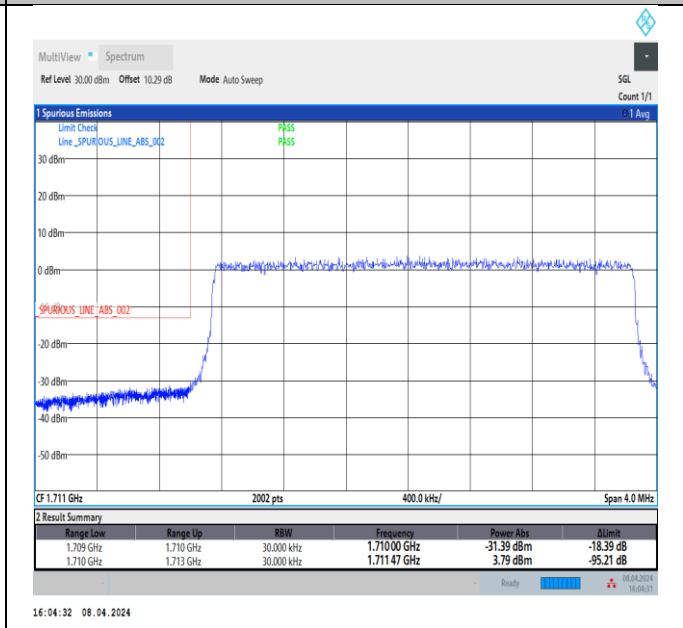

Band66_3MHz_64QAM_131987_1RB#0

Band66_3MHz_64QAM_131987_15RB#0