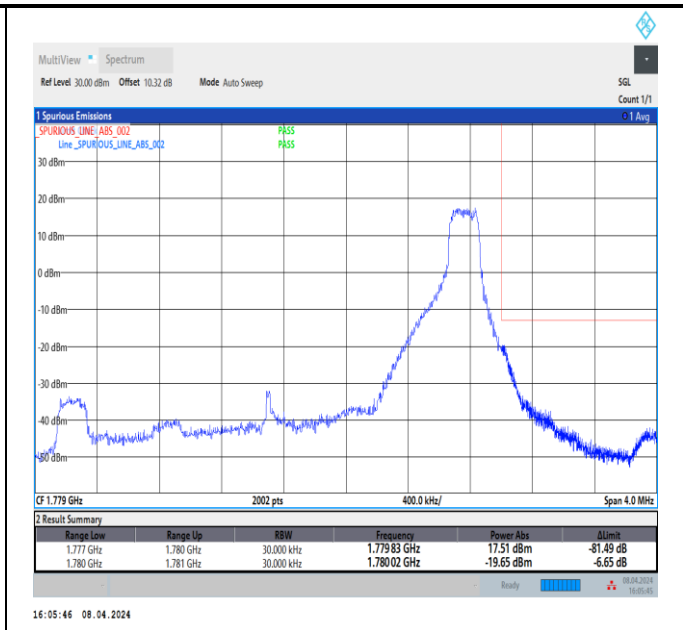

Band66\_1.4MHz\_64QAM\_132665\_6RB#0

Band66\_3MHz\_QPSK\_131987\_1RB#0

Band66\_3MHz\_QPSK\_131987\_1RB#14

Band66\_3MHz\_QPSK\_131987\_15RB#0

Band66\_3MHz\_QPSK\_132657\_1RB#0

Band66\_3MHz\_QPSK\_132657\_1RB#14