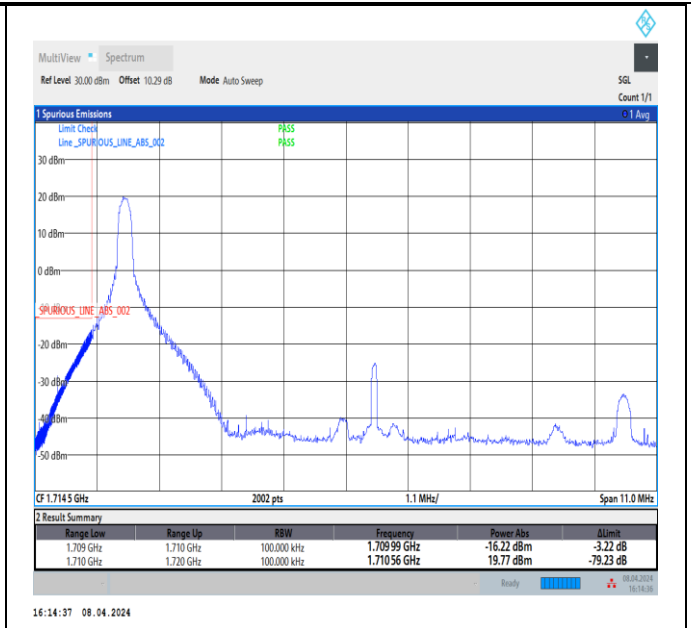

Band66_10MHz_16QAM_132622_1RB#49

Band66_10MHz_64QAM_132022_1RB#0