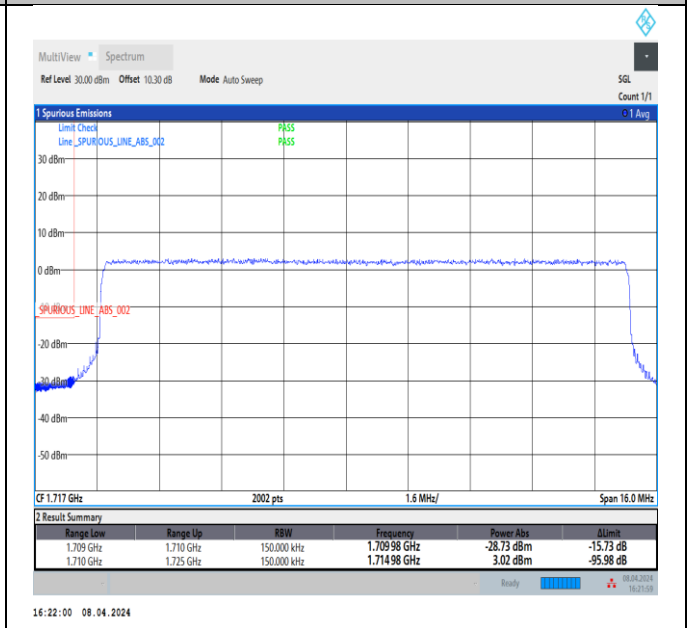

Band66_15MHz_16QAM_132047_1RB#0

Band66_15MHz_16QAM_132047_75RB#0