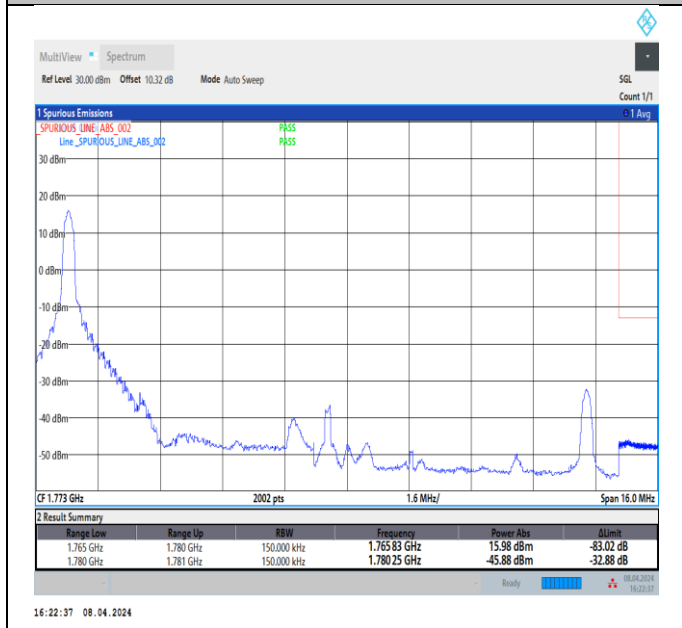

Band66\_10MHz\_64QAM\_132622\_50RB#0

Band66\_15MHz\_QPSK\_132047\_1RB#0

Band66\_15MHz\_QPSK\_132047\_1RB#74

Band66\_15MHz\_QPSK\_132047\_75RB#0

Band66\_15MHz\_QPSK\_132597\_1RB#0

Band66\_15MHz\_QPSK\_132597\_1RB#74