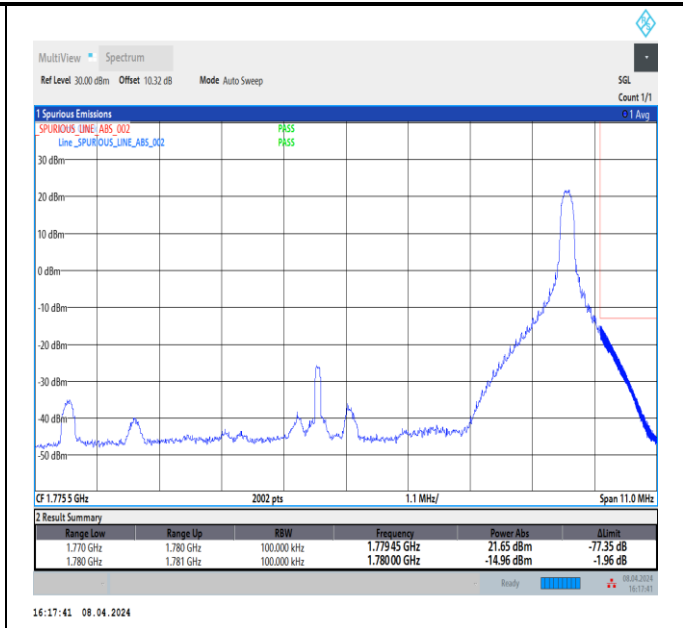

Band66\_5MHz\_64QAM\_132647\_25RB#0

Band66\_10MHz\_QPSK\_132022\_1RB#0

Band66\_10MHz\_QPSK\_132022\_1RB#49

Band66\_10MHz\_QPSK\_132022\_50RB#0

Band66\_10MHz\_QPSK\_132622\_1RB#0

Band66\_10MHz\_QPSK\_132622\_1RB#49