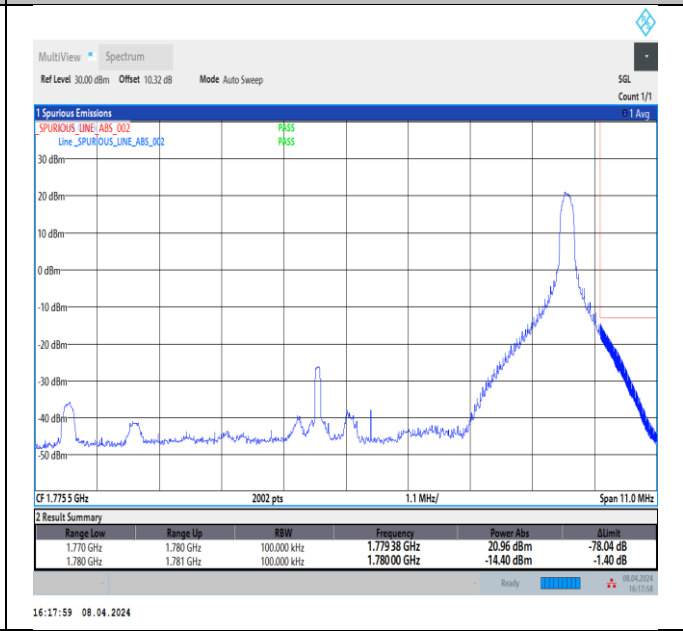

Band66\_10MHz\_QPSK\_132622\_50RB#0

Band66\_10MHz\_16QAM\_132022\_1RB#0

Band66\_10MHz\_16QAM\_132022\_1RB#49

Band66\_10MHz\_16QAM\_132022\_50RB#0

Band66\_10MHz\_16QAM\_132622\_1RB#0

Band66\_10MHz\_16QAM\_132622\_1RB#49