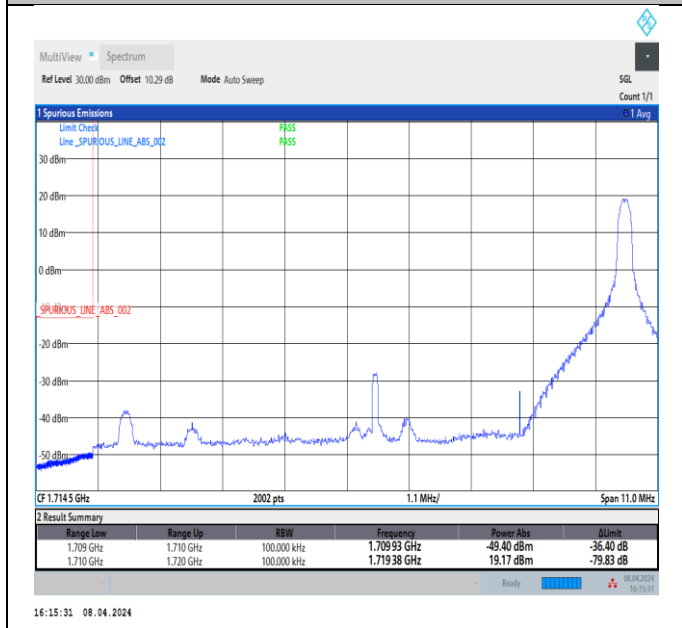

Band66_10MHz_16QAM_132622_50RB#0

Band66_10MHz_64QAM_132022_1RB#49