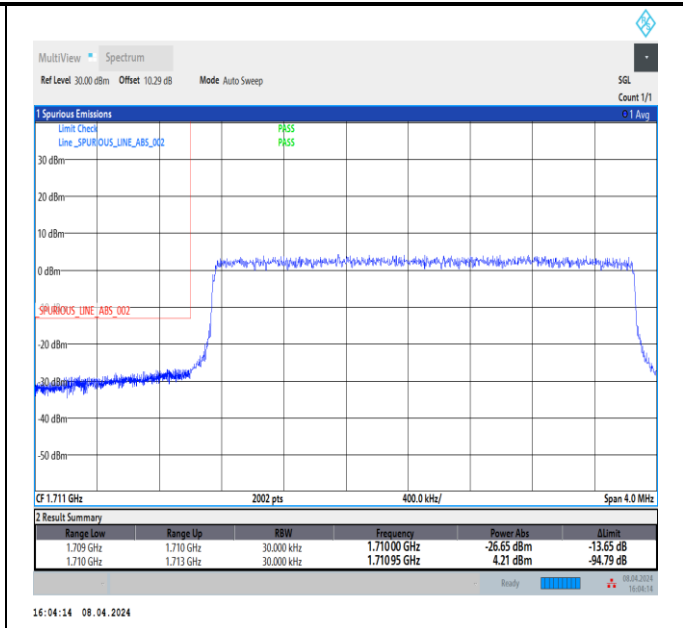

Band66_3MHz_16QAM_131987_1RB#0

Band66_3MHz_16QAM_131987_15RB#0