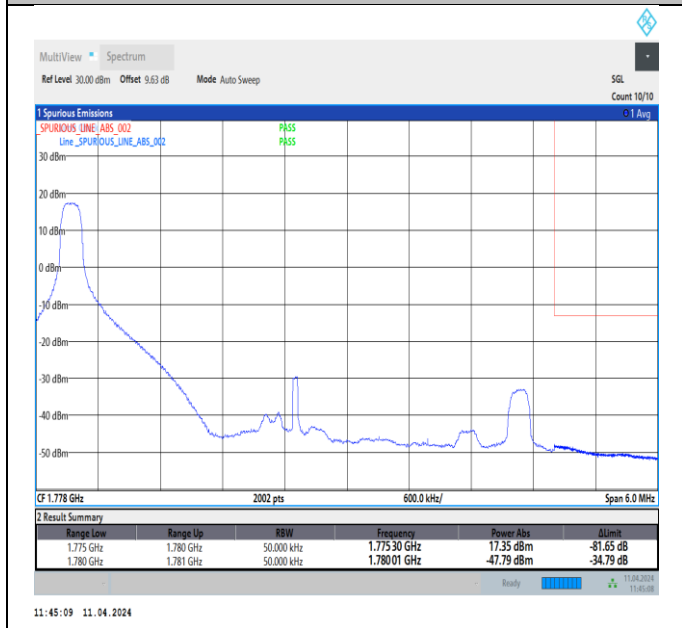

Band66\_3MHz\_64QAM\_132657\_15RB#0

Band66\_5MHz\_QPSK\_131997\_1RB#0

Band66\_5MHz\_QPSK\_131997\_1RB#24

Band66\_5MHz\_QPSK\_131997\_25RB#0

Band66\_5MHz\_QPSK\_132647\_1RB#0

Band66\_5MHz\_QPSK\_132647\_1RB#24