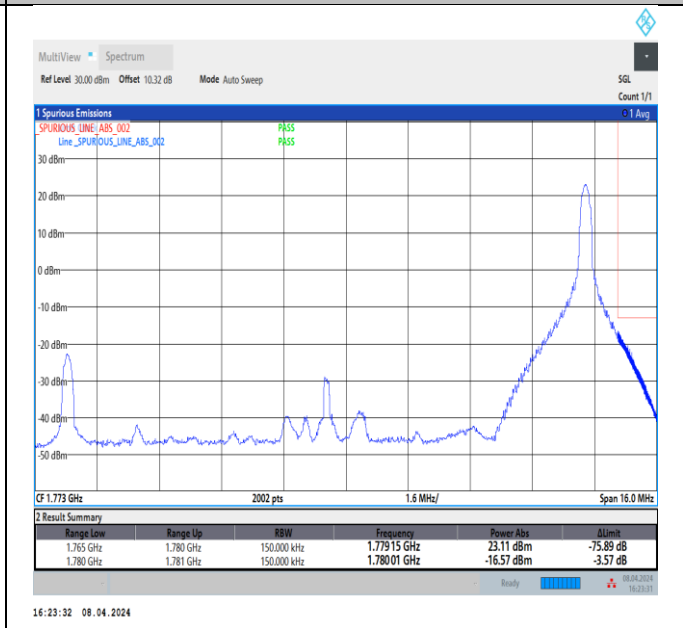

Band66\_10MHz\_64QAM\_132622\_50RB#0

Band66\_15MHz\_QPSK\_132047\_1RB#0

Band66\_15MHz\_QPSK\_132047\_1RB#74

Band66\_15MHz\_QPSK\_132047\_75RB#0

Band66\_15MHz\_QPSK\_132597\_1RB#0

Band66\_15MHz\_QPSK\_132597\_1RB#74