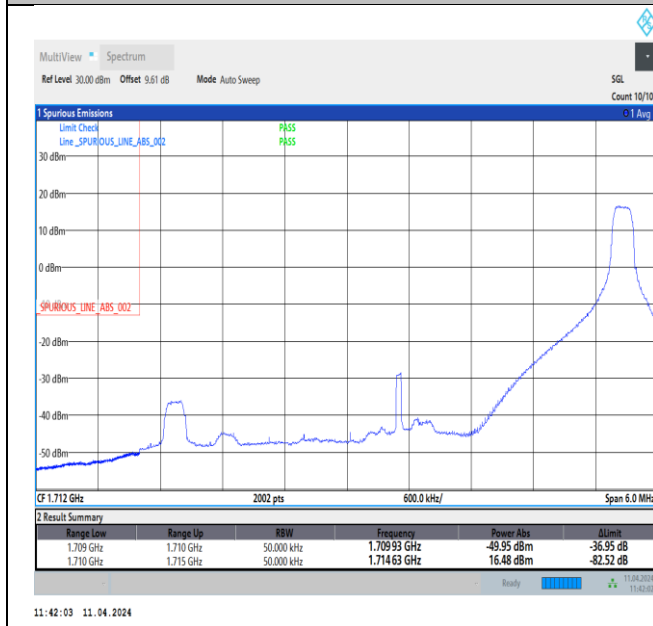

Band66_5MHz_QPSK_132647_25RB#0

Band66_5MHz_16QAM_131997_1RB#24