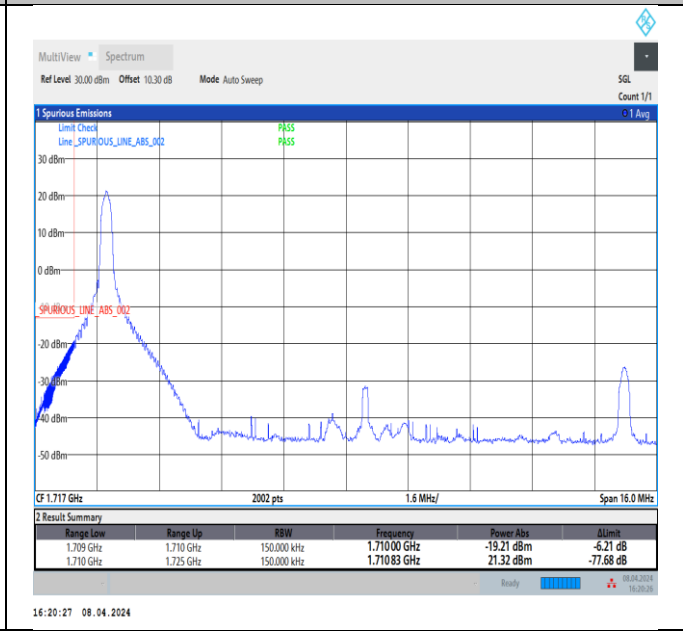

Band66_15MHz_16QAM_132597_1RB#74

Band66_15MHz_64QAM_132047_1RB#0