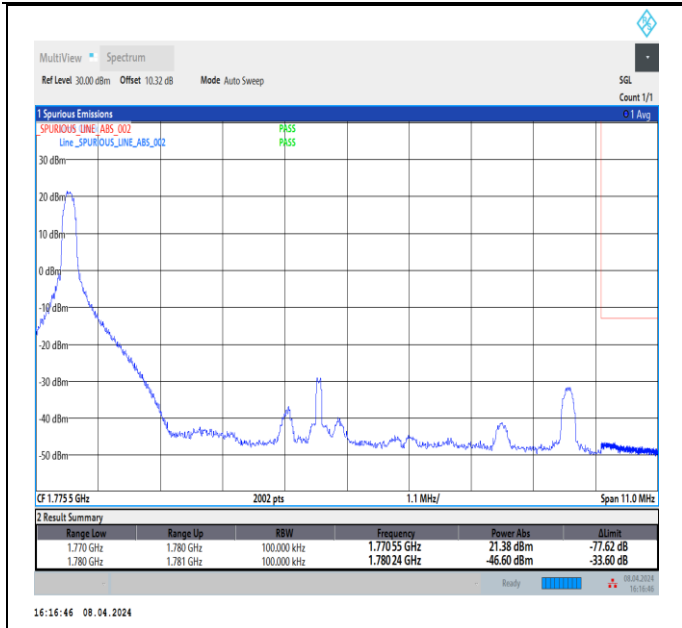

Band66\_5MHz\_64QAM\_132647\_25RB#0

Band66\_10MHz\_QPSK\_132022\_1RB#0

Band66\_10MHz\_QPSK\_132022\_1RB#49

Band66\_10MHz\_QPSK\_132022\_50RB#0

Band66\_10MHz\_QPSK\_132622\_1RB#0

Band66\_10MHz\_QPSK\_132622\_1RB#49