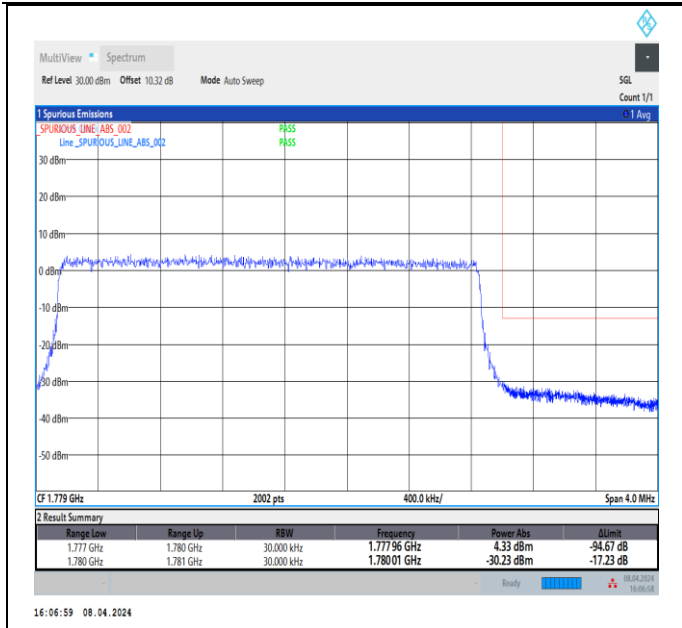

Band66\_3MHz\_QPSK\_132657\_15RB#0

Band66\_3MHz\_16QAM\_131987\_1RB#0

Band66\_3MHz\_16QAM\_131987\_1RB#14

Band66\_3MHz\_16QAM\_131987\_15RB#0

Band66\_3MHz\_16QAM\_132657\_1RB#0

Band66\_3MHz\_16QAM\_132657\_1RB#14