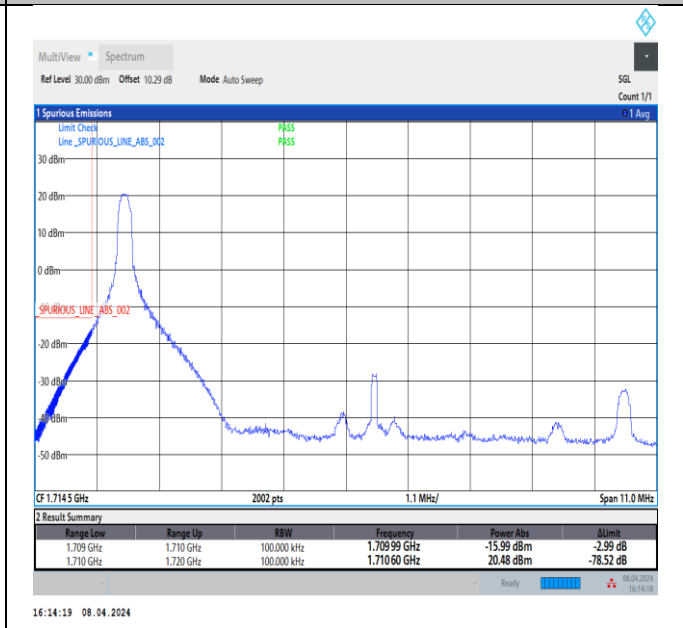

Band66_10MHz_QPSK_132622_1RB#49

Band66_10MHz_16QAM_132022_1RB#0