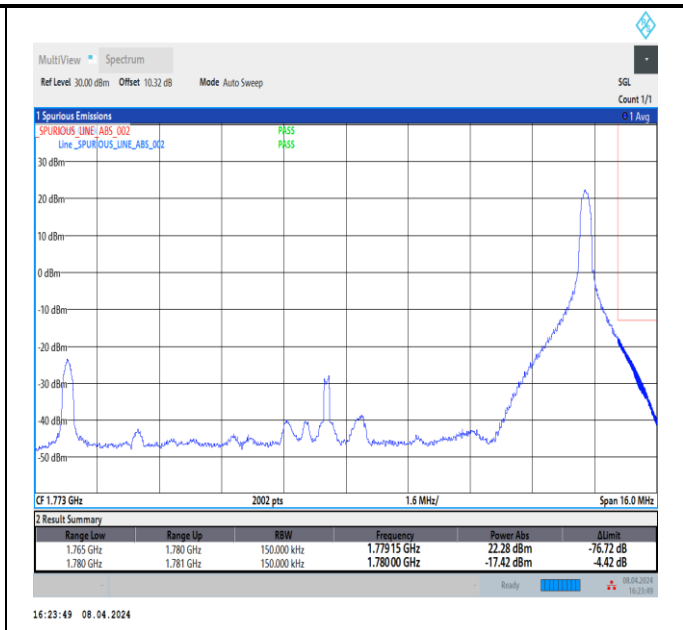

Band66\_15MHz\_QPSK\_132597\_75RB#0

Band66\_15MHz\_16QAM\_132047\_1RB#0

Band66\_15MHz\_16QAM\_132047\_1RB#74

Band66\_15MHz\_16QAM\_132047\_75RB#0

Band66\_15MHz\_16QAM\_132597\_1RB#0

Band66\_15MHz\_16QAM\_132597\_1RB#74