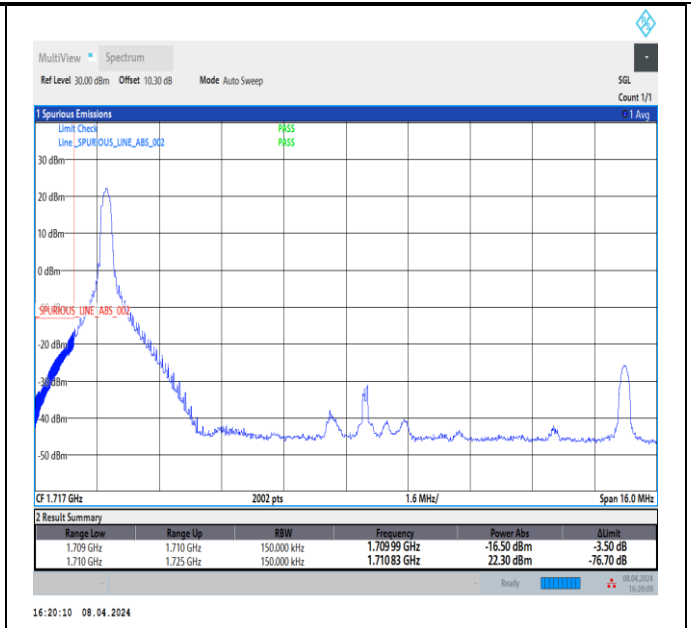

Band66_15MHz_QPSK_132597_1RB#74

Band66_15MHz_16QAM_132047_1RB#0