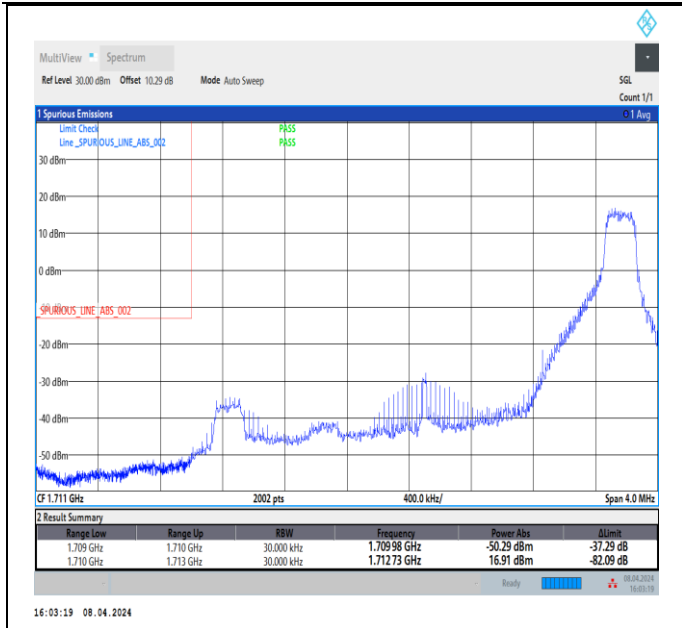

Band66_3MHz_QPSK_132657_15RB#0

Band66_3MHz_16QAM_131987_1RB#14