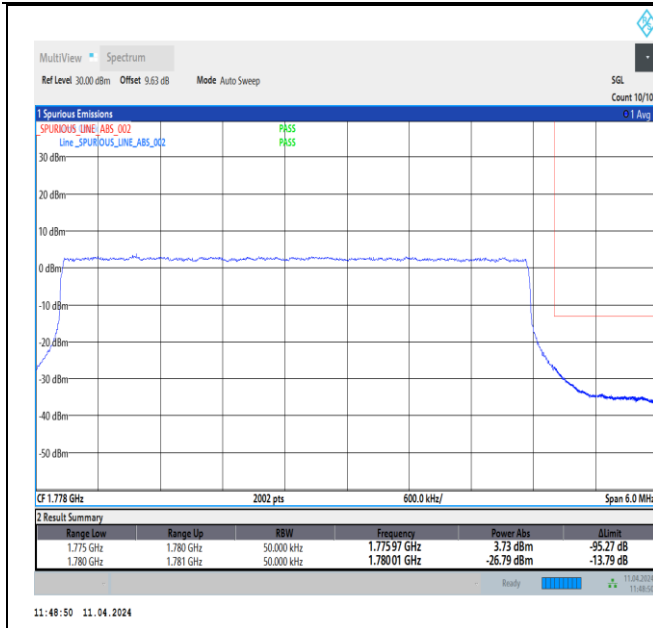

Band66\_3MHz\_64QAM\_132657\_15RB#0

Band66\_5MHz\_QPSK\_131997\_1RB#0

Band66\_5MHz\_QPSK\_131997\_1RB#24

Band66\_5MHz\_QPSK\_131997\_25RB#0

Band66\_5MHz\_QPSK\_132647\_1RB#0

Band66\_5MHz\_QPSK\_132647\_1RB#24