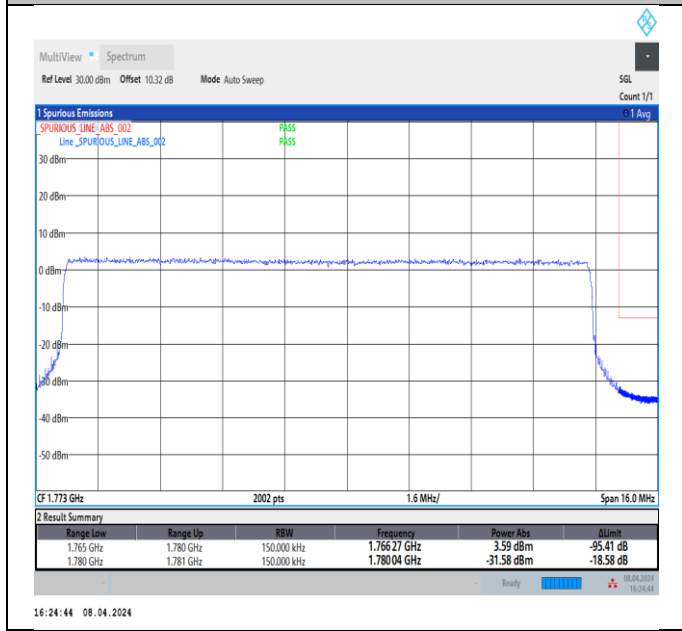

Band66\_15MHz\_QPSK\_132597\_75RB#0

Band66\_15MHz\_16QAM\_132047\_1RB#0

Band66\_15MHz\_16QAM\_132047\_1RB#74

Band66\_15MHz\_16QAM\_132047\_75RB#0

Band66\_15MHz\_16QAM\_132597\_1RB#0

Band66\_15MHz\_16QAM\_132597\_1RB#74