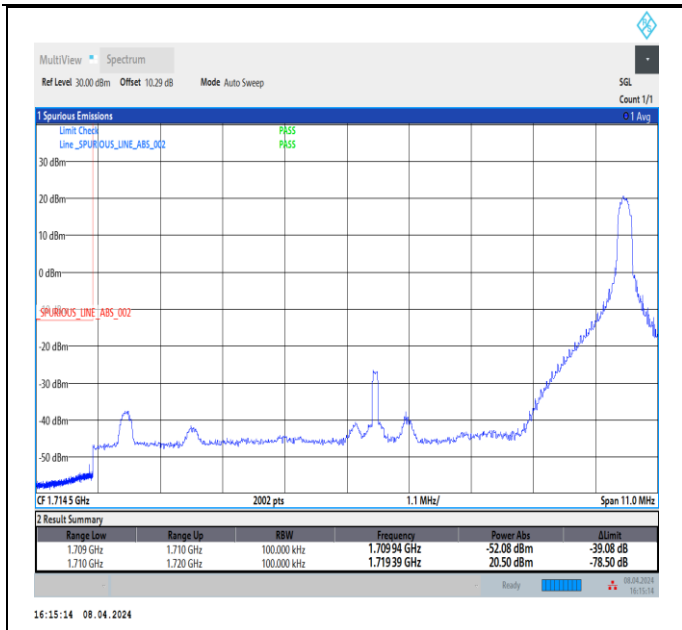

Band66_10MHz_QPSK_132622_50RB#0

Band66_10MHz_16QAM_132022_1RB#49