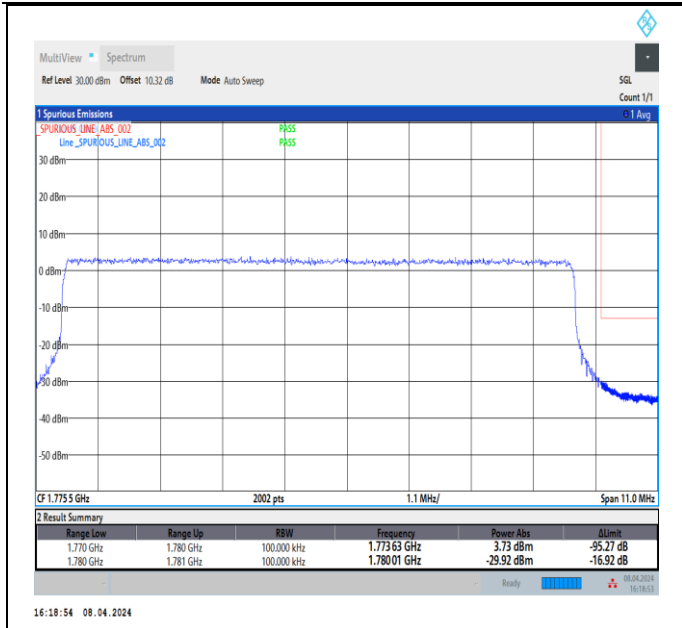

Band66\_10MHz\_QPSK\_132622\_50RB#0

Band66\_10MHz\_16QAM\_132022\_1RB#0

Band66\_10MHz\_16QAM\_132022\_1RB#49

Band66\_10MHz\_16QAM\_132022\_50RB#0

Band66\_10MHz\_16QAM\_132622\_1RB#0

Band66\_10MHz\_16QAM\_132622\_1RB#49