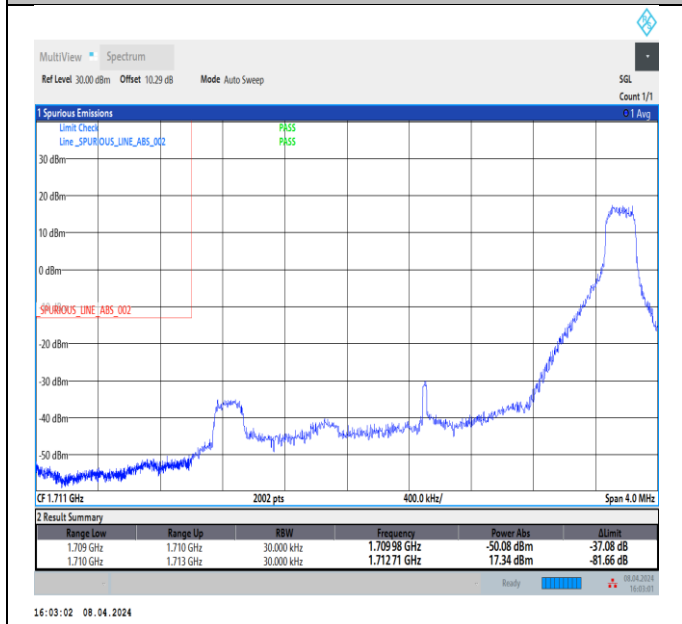

Band66\_1.4MHz\_64QAM\_132665\_6RB#0

Band66\_3MHz\_QPSK\_131987\_1RB#0

Band66\_3MHz\_QPSK\_131987\_1RB#14

Band66\_3MHz\_QPSK\_131987\_15RB#0

Band66\_3MHz\_QPSK\_132657\_1RB#0

Band66\_3MHz\_QPSK\_132657\_1RB#14