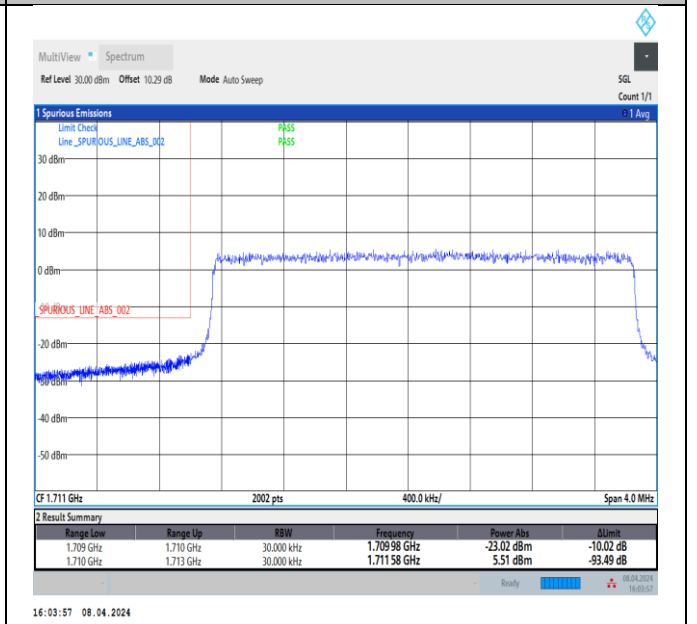

Band66\_1.4MHz\_64QAM\_132665\_6RB#0

Band66\_3MHz\_QPSK\_131987\_1RB#0

Band66\_3MHz\_QPSK\_131987\_1RB#14

Band66\_3MHz\_QPSK\_131987\_15RB#0

Band66\_3MHz\_QPSK\_132657\_1RB#0

Band66\_3MHz\_QPSK\_132657\_1RB#14