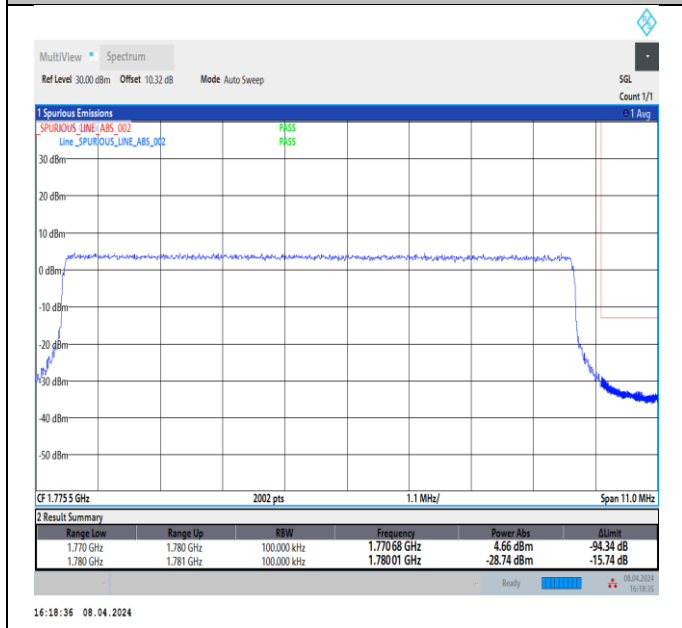

Band66\_5MHz\_64QAM\_132647\_25RB#0

Band66\_10MHz\_QPSK\_132022\_1RB#0

Band66\_10MHz\_QPSK\_132022\_1RB#49

Band66\_10MHz\_QPSK\_132022\_50RB#0

Band66\_10MHz\_QPSK\_132622\_1RB#0

Band66\_10MHz\_QPSK\_132622\_1RB#49