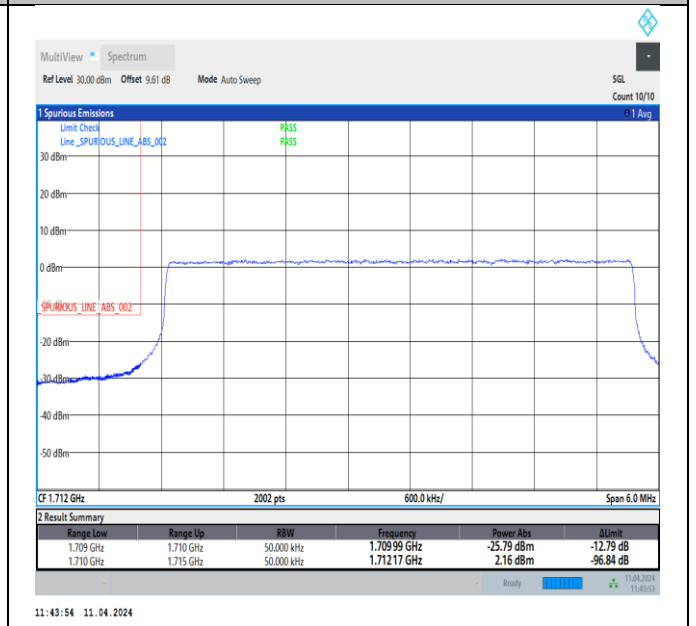

Band66_5MHz_16QAM_131997_1RB#0

Band66_5MHz_16QAM_131997_25RB#0