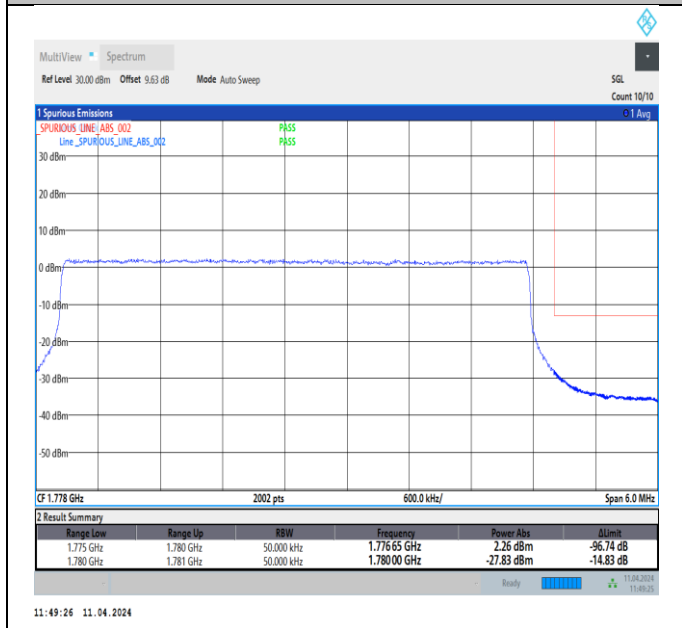

Band66\_5MHz\_QPSK\_132647\_25RB#0

Band66\_5MHz\_16QAM\_131997\_1RB#0

Band66\_5MHz\_16QAM\_131997\_1RB#24

Band66\_5MHz\_16QAM\_131997\_25RB#0

Band66\_5MHz\_16QAM\_132647\_1RB#0

Band66\_5MHz\_16QAM\_132647\_1RB#24