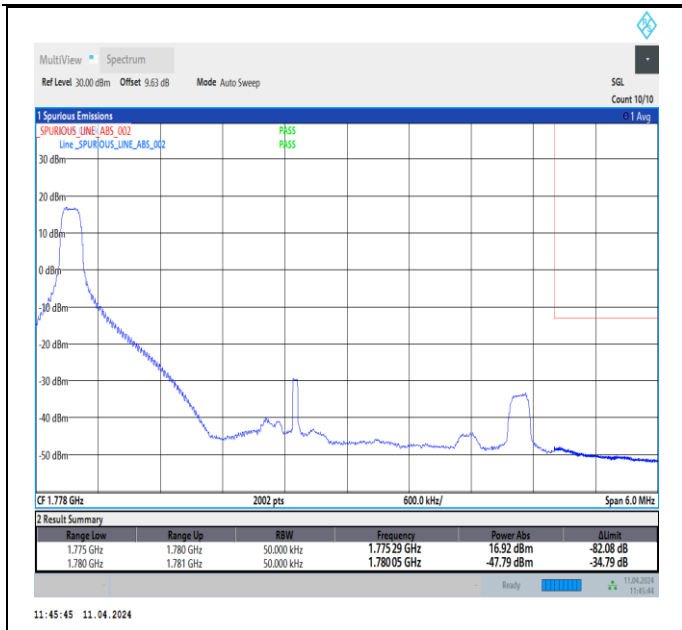

Band66\_5MHz\_QPSK\_132647\_25RB#0

Band66\_5MHz\_16QAM\_131997\_1RB#0

Band66\_5MHz\_16QAM\_131997\_1RB#24

Band66\_5MHz\_16QAM\_131997\_25RB#0

Band66\_5MHz\_16QAM\_132647\_1RB#0

Band66\_5MHz\_16QAM\_132647\_1RB#24