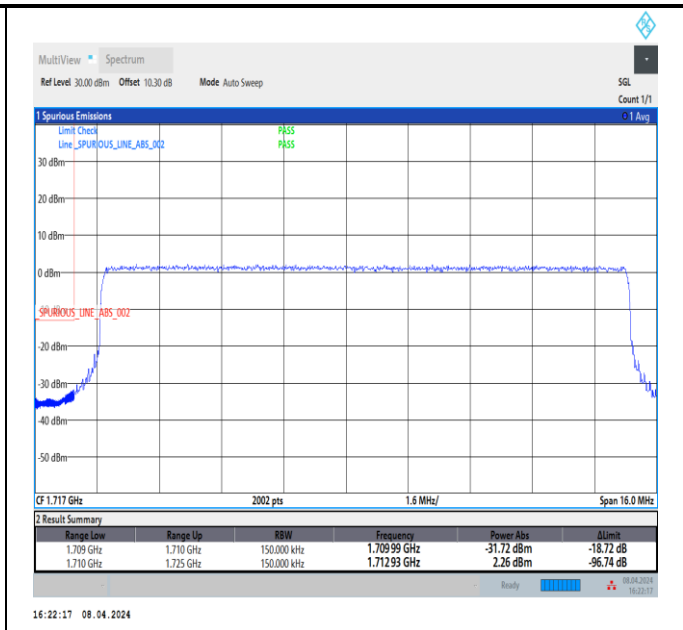

Band66_15MHz_64QAM_132047_1RB#0

Band66_15MHz_64QAM_132047_75RB#0