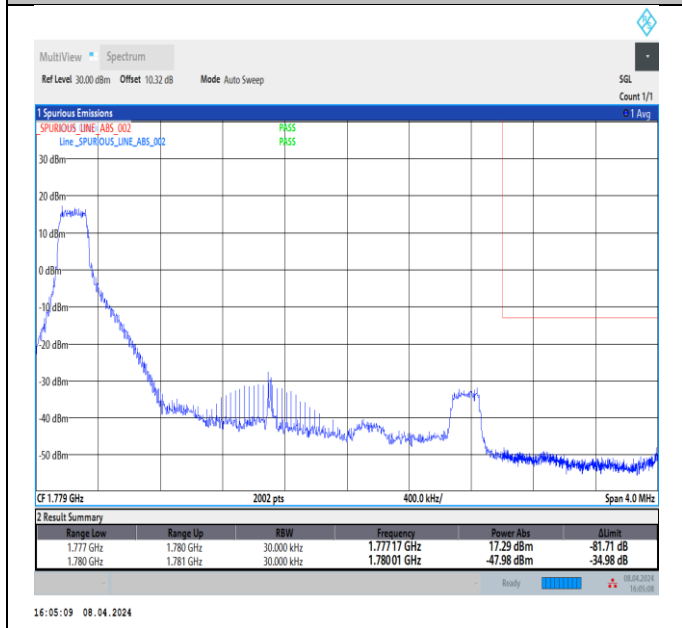

Band66\_3MHz\_QPSK\_132657\_15RB#0

Band66\_3MHz\_16QAM\_131987\_1RB#0

Band66\_3MHz\_16QAM\_131987\_1RB#14

Band66\_3MHz\_16QAM\_131987\_15RB#0

Band66\_3MHz\_16QAM\_132657\_1RB#0

Band66\_3MHz\_16QAM\_132657\_1RB#14