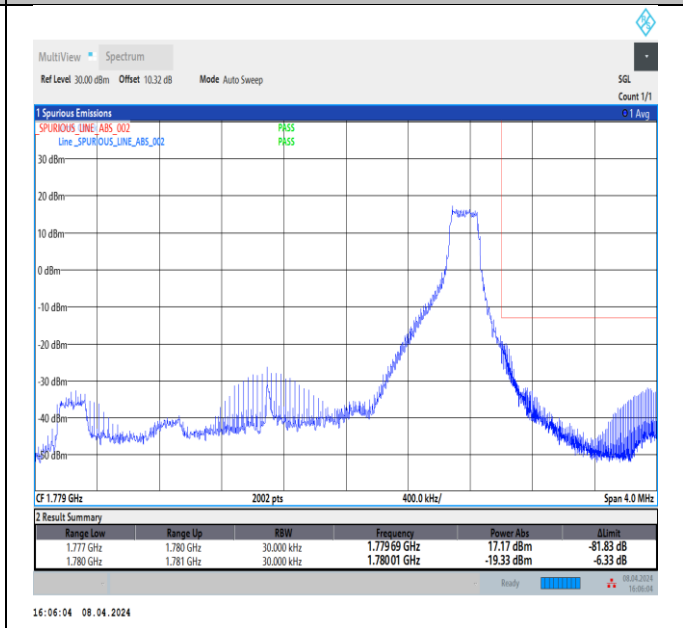

Band66\_3MHz\_QPSK\_132657\_15RB#0

Band66\_3MHz\_16QAM\_131987\_1RB#0

Band66\_3MHz\_16QAM\_131987\_1RB#14

Band66\_3MHz\_16QAM\_131987\_15RB#0

Band66\_3MHz\_16QAM\_132657\_1RB#0

Band66\_3MHz\_16QAM\_132657\_1RB#14