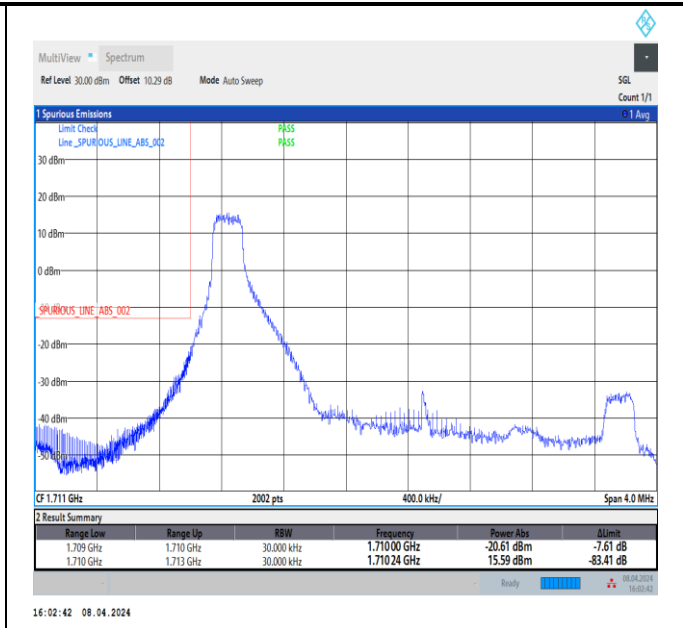

Band66_3MHz_16QAM_132657_1RB#14

Band66_3MHz_64QAM_131987_1RB#0