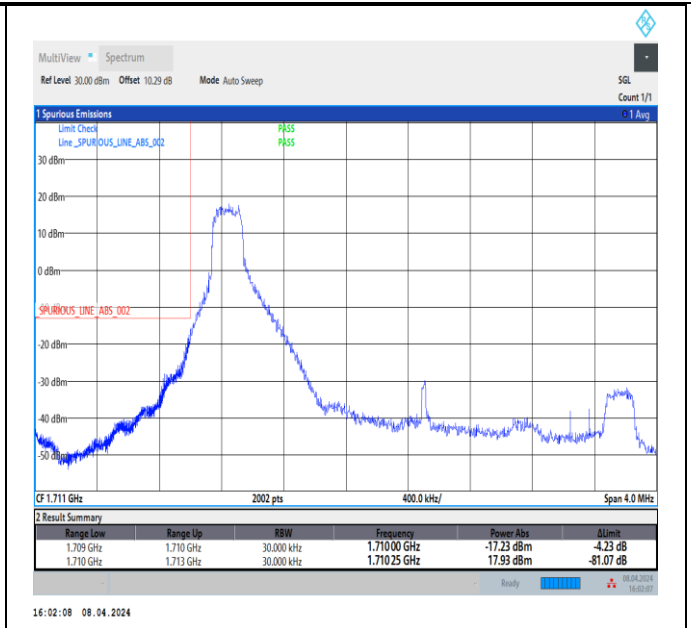

Band66\_1.4MHz\_64QAM\_132665\_6RB#0

Band66\_3MHz\_QPSK\_131987\_1RB#0

Band66\_3MHz\_QPSK\_131987\_1RB#14

Band66\_3MHz\_QPSK\_131987\_15RB#0

Band66\_3MHz\_QPSK\_132657\_1RB#0

Band66\_3MHz\_QPSK\_132657\_1RB#14