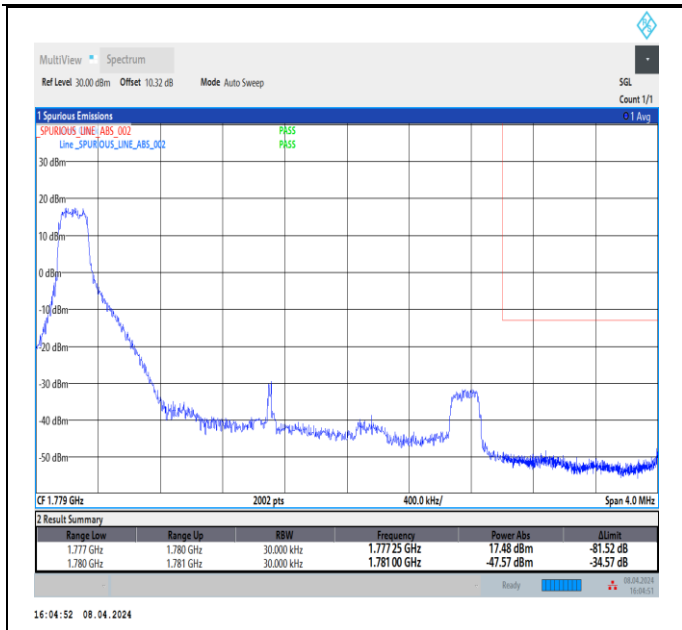

Band66\_1.4MHz\_64QAM\_132665\_6RB#0

Band66\_3MHz\_QPSK\_131987\_1RB#0

Band66\_3MHz\_QPSK\_131987\_1RB#14

Band66\_3MHz\_QPSK\_131987\_15RB#0

Band66\_3MHz\_QPSK\_132657\_1RB#0

Band66\_3MHz\_QPSK\_132657\_1RB#14