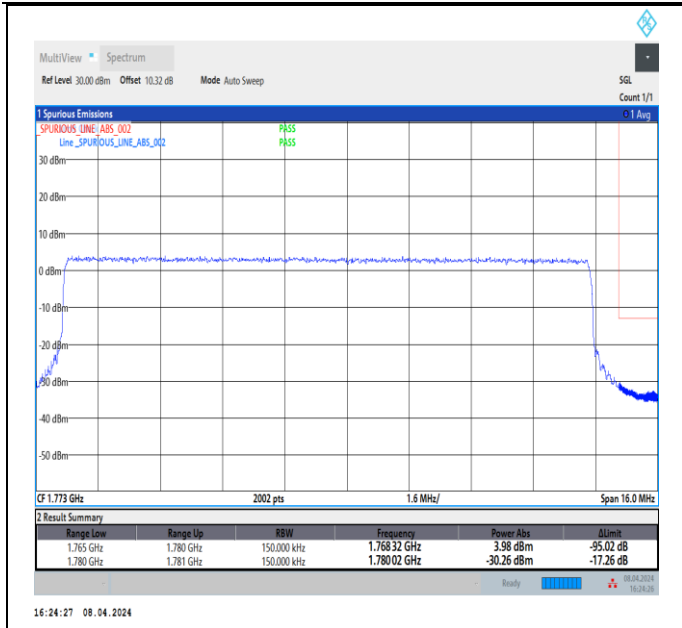

Band66\_10MHz\_64QAM\_132622\_50RB#0

Band66\_15MHz\_QPSK\_132047\_1RB#0

Band66\_15MHz\_QPSK\_132047\_1RB#74

Band66\_15MHz\_QPSK\_132047\_75RB#0

Band66\_15MHz\_QPSK\_132597\_1RB#0

Band66\_15MHz\_QPSK\_132597\_1RB#74