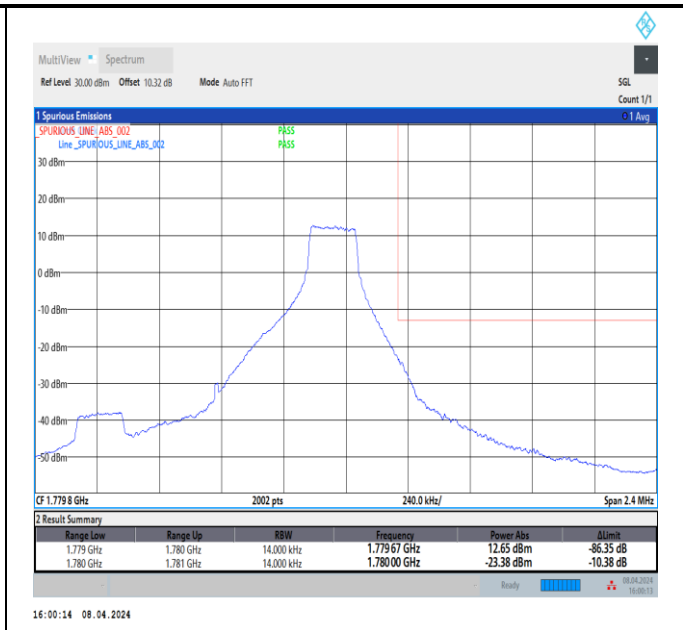

Band66_1.4MHz_QPSK_132665_6RB#0

Band66_1.4MHz_16QAM_131979_1RB#0

Band66_1.4MHz_16QAM_131979_1RB#5

Band66_1.4MHz_16QAM_131979_6RB#0

Band66_1.4MHz_16QAM_132665_1RB#0

Band66_1.4MHz_16QAM_132665_1RB#5

Band66_1.4MHz_16QAM_132665_6RB#0