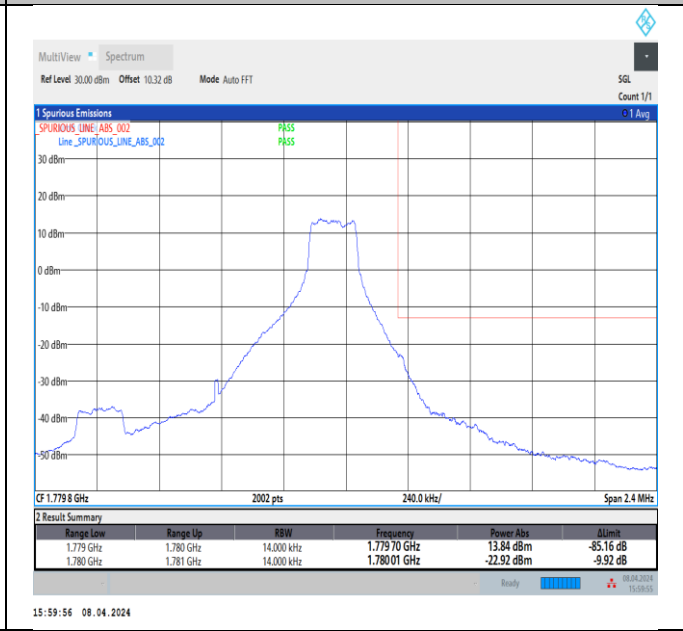

Band41_20MHz_64QAM_41490_1RB#99

Band41_20MHz_64QAM_41490_100RB#0

Band66_1.4MHz_QPSK_131979_1RB#0

Band66_1.4MHz_QPSK_131979_1RB#5

Band66_1.4MHz_QPSK_131979_6RB#0

Band66_1.4MHz_QPSK_132665_1RB#0

Band66_1.4MHz_QPSK_132665_1RB#5