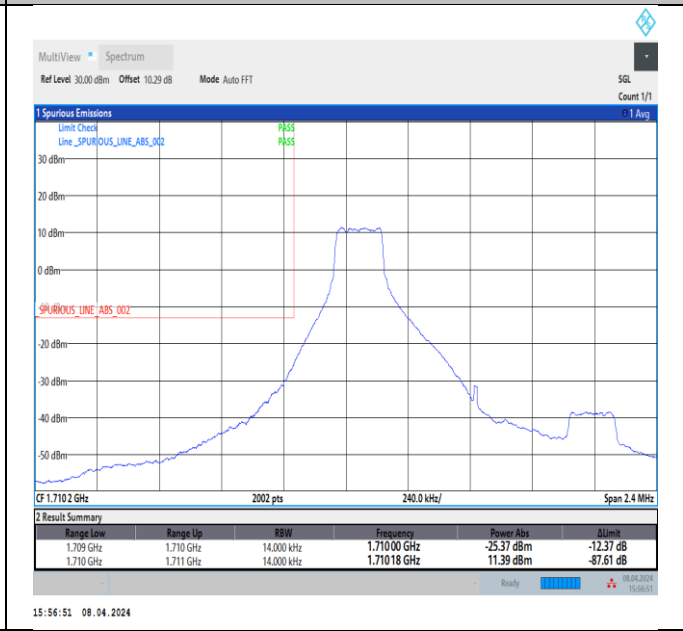

Band66_1.4MHz_QPSK_132665_6RB#0

Band66_1.4MHz_16QAM_131979_1RB#0

Band66_1.4MHz_16QAM_131979_1RB#5

Band66_1.4MHz_16QAM_131979_6RB#0

Band66_1.4MHz_16QAM_132665_1RB#0

Band66_1.4MHz_16QAM_132665_1RB#5

Band66_1.4MHz_16QAM_132665_6RB#0