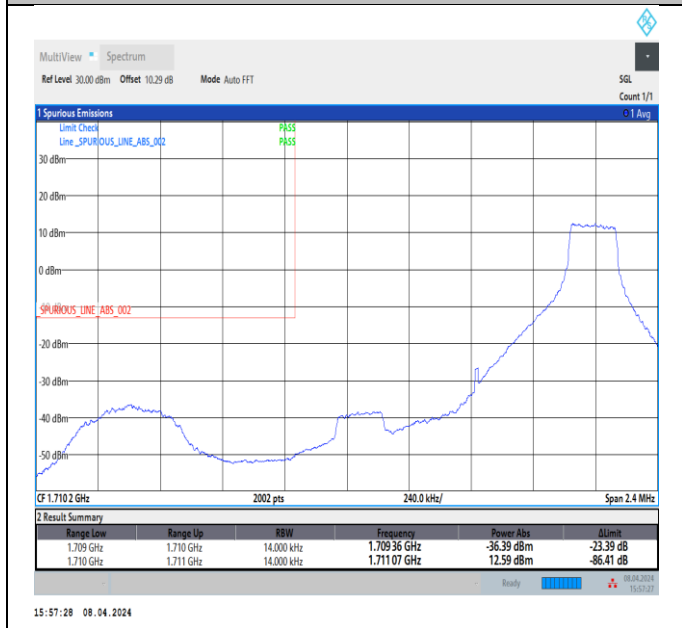

Band66_1.4MHz_QPSK_132665_6RB#0

Band66_1.4MHz_16QAM_131979_1RB#5