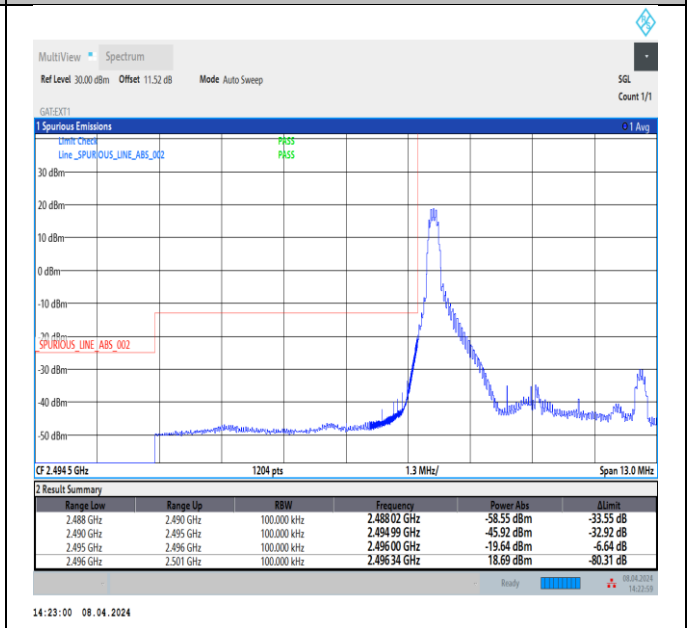

Band41_5MHz_16QAM_41565_1RB#24

Band41_5MHz_64QAM_39675_1RB#0