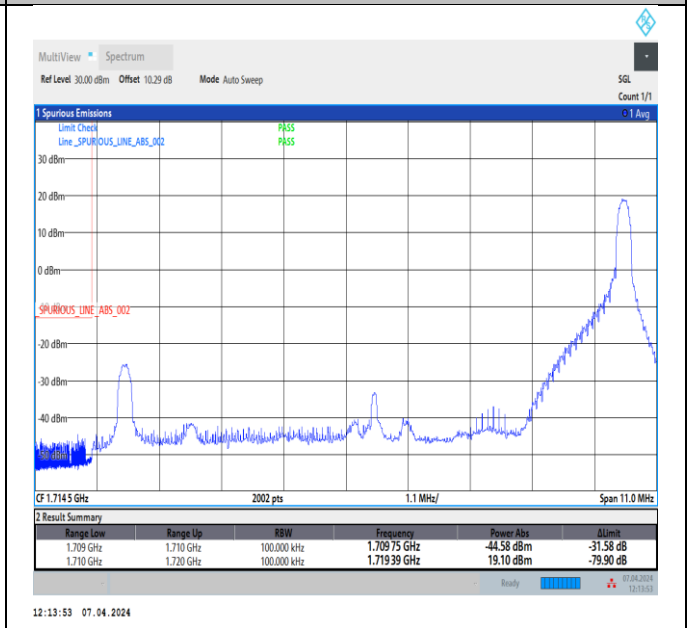

Band4_10MHz_16QAM_20350_50RB#0

Band4_10MHz_64QAM_20000_1RB#49