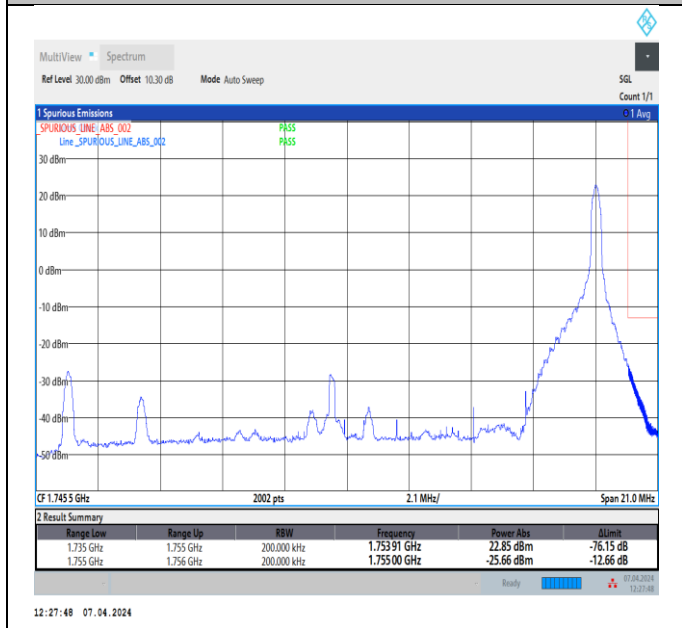

Band4_15MHz_64QAM_20325_1RB#0

Band4_15MHz_64QAM_20325_1RB#74

Band4_15MHz_64QAM_20325_75RB#0

Band4_20MHz_QPSK_20050_1RB#0

Band4_20MHz_QPSK_20050_1RB#99

Band4_20MHz_QPSK_20050_100RB#0

Band4_20MHz_QPSK_20300_1RB#0