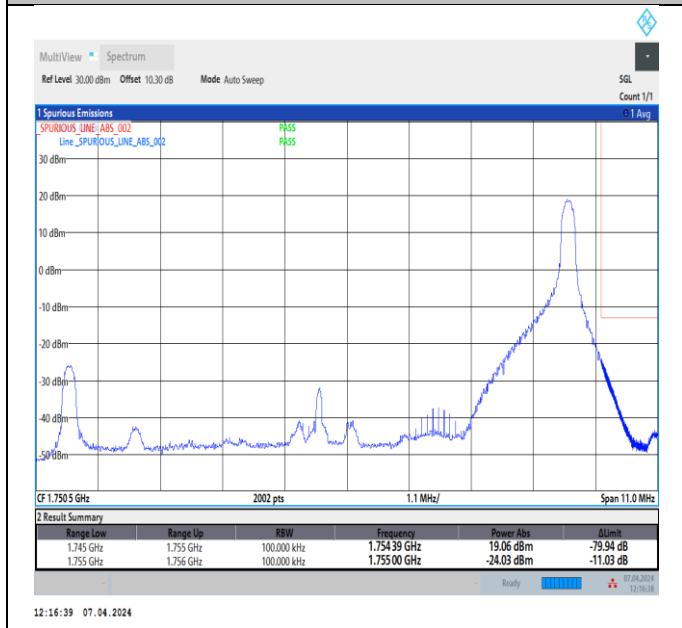

Band4_10MHz_64QAM_20000_1RB#0

Band4_10MHz_64QAM_20000_1RB#49

Band4_10MHz_64QAM_20000_50RB#0

Band4_10MHz_64QAM_20350_1RB#0

Band4_10MHz_64QAM_20350_1RB#49

Band4_10MHz_64QAM_20350_50RB#0

Band4_15MHz_QPSK_2025_1RB#0