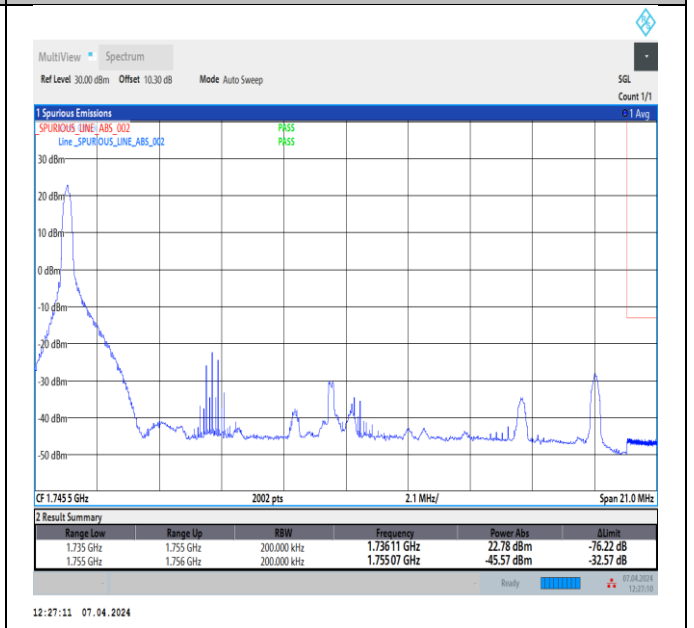

Band4_20MHz_QPSK_20300_1RB#99

Band4_20MHz_QPSK_20300_100RB#0

Band4_20MHz_16QAM_20050_1RB#0

Band4_20MHz_16QAM_20050_1RB#99

Band4_20MHz_16QAM_20050_100RB#0

Band4_20MHz_16QAM_20300_1RB#0

Band4_20MHz_16QAM_20300_1RB#99