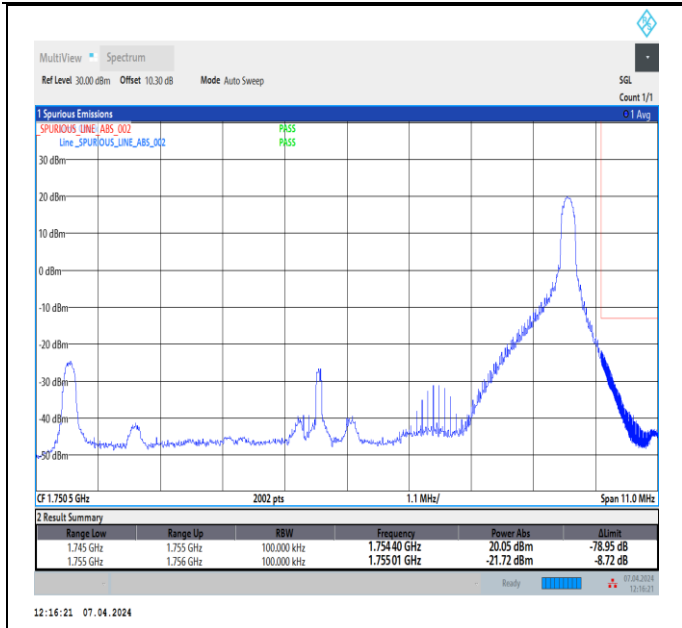

Band4_10MHz_QPSK_20350_50RB#0

Band4_10MHz_16QAM_20000_1RB#0

Band4_10MHz_16QAM_20000_1RB#49

Band4_10MHz_16QAM_20000_50RB#0

Band4_10MHz_16QAM_20350_1RB#0

Band4_10MHz_16QAM_20350_1RB#49

Band4_10MHz_16QAM_20350_50RB#0