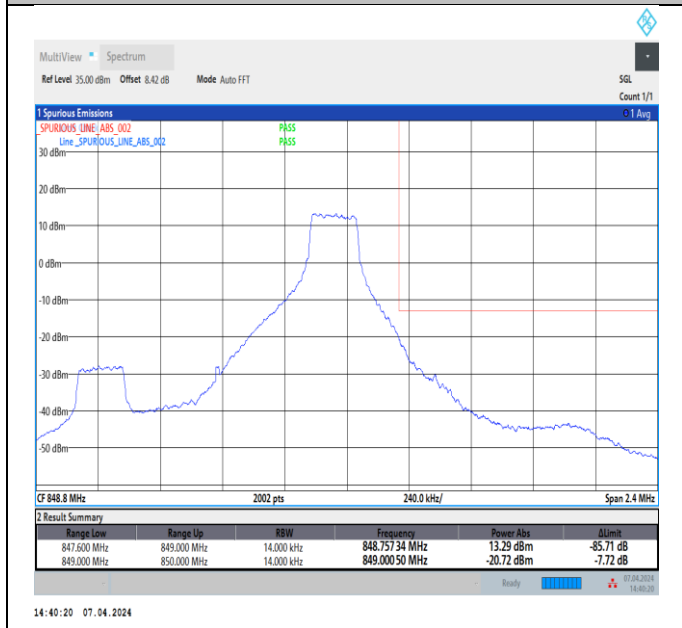

Band5_1.4MHz_16QAM_20407_6RB#0

Band5_1.4MHz_16QAM_20643_1RB#5