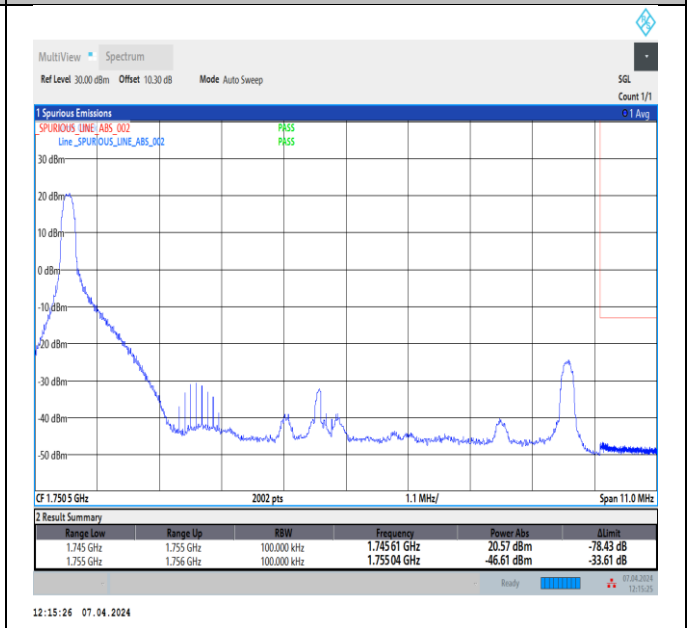

Band4_10MHz_QPSK_20350_50RB#0

Band4_10MHz_16QAM_20000_1RB#0

Band4_10MHz_16QAM_20000_1RB#49

Band4_10MHz_16QAM_20000_50RB#0

Band4_10MHz_16QAM_20350_1RB#0

Band4_10MHz_16QAM_20350_1RB#49

Band4_10MHz_16QAM_20350_50RB#0