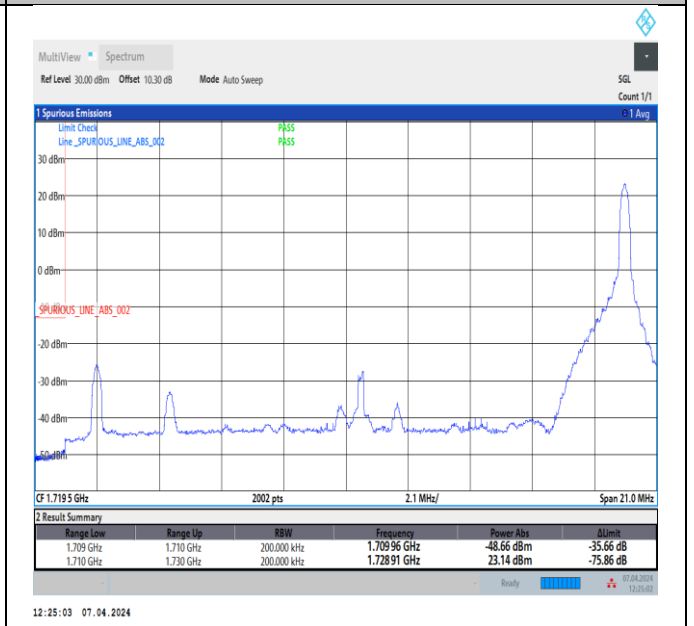

Band4_15MHz_64QAM_20325_1RB#0

Band4_15MHz_64QAM_20325_1RB#74

Band4_15MHz_64QAM_20325_75RB#0

Band4_20MHz_QPSK_20050_1RB#0

Band4_20MHz_QPSK_20050_1RB#99

Band4_20MHz_QPSK_20050_100RB#0

Band4_20MHz_QPSK_20300_1RB#0