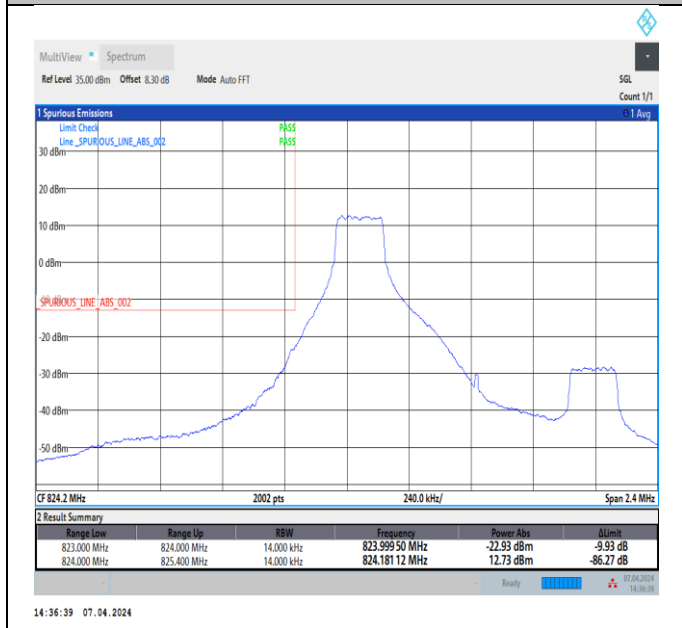

Band5_1.4MHz_QPSK_20407_1RB#0

Band5_1.4MHz_QPSK_20407_1RB#5

Band5_1.4MHz_QPSK_20407_6RB#0

Band5_1.4MHz_QPSK_20643_1RB#0

Band5_1.4MHz_QPSK_20643_1RB#5

Band5_1.4MHz_QPSK_20643_6RB#0

Band5_1.4MHz_16QAM_20407_1RB#0