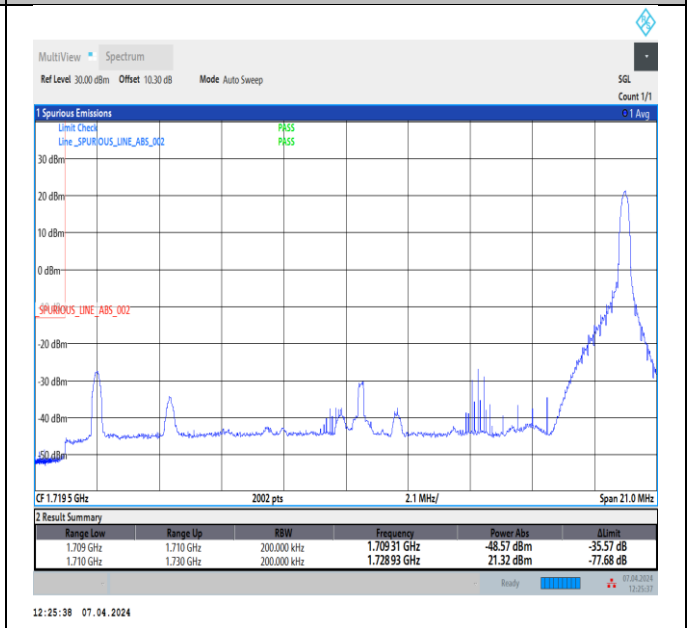

Band4_20MHz_16QAM_20300_100RB#0

Band4_20MHz_64QAM_20050_1RB#99