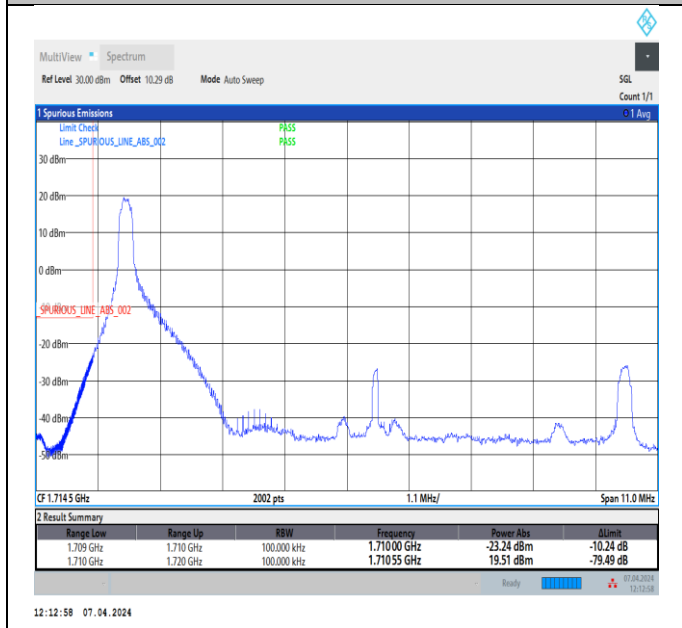

Band4_10MHz_QPSK_20350_50RB#0

Band4_10MHz_16QAM_20000_1RB#0

Band4_10MHz_16QAM_20000_1RB#49

Band4_10MHz_16QAM_20000_50RB#0

Band4_10MHz_16QAM_20350_1RB#0

Band4_10MHz_16QAM_20350_1RB#49

Band4_10MHz_16QAM_20350_50RB#0