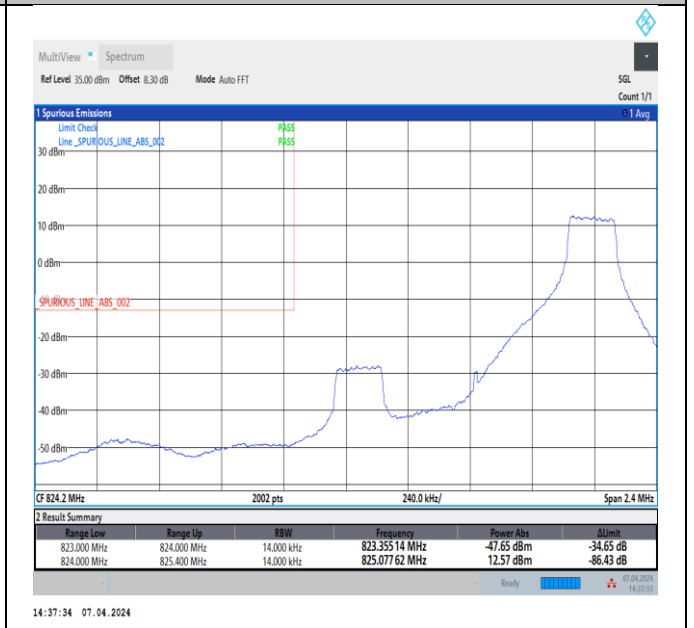

Band5_1.4MHz_QPSK_20407_1RB#0

Band5_1.4MHz_QPSK_20407_1RB#5

Band5_1.4MHz_QPSK_20407_6RB#0

Band5_1.4MHz_QPSK_20643_1RB#0

Band5_1.4MHz_QPSK_20643_1RB#5

Band5_1.4MHz_QPSK_20643_6RB#0

Band5_1.4MHz_16QAM_20407_1RB#0