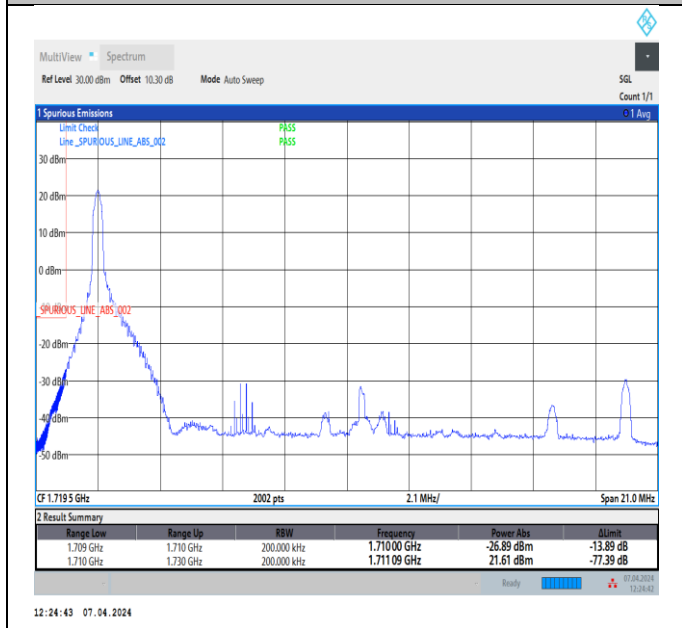

Band4_20MHz_16QAM_20300_1RB#99

Band4_20MHz_64QAM_20050_1RB#0