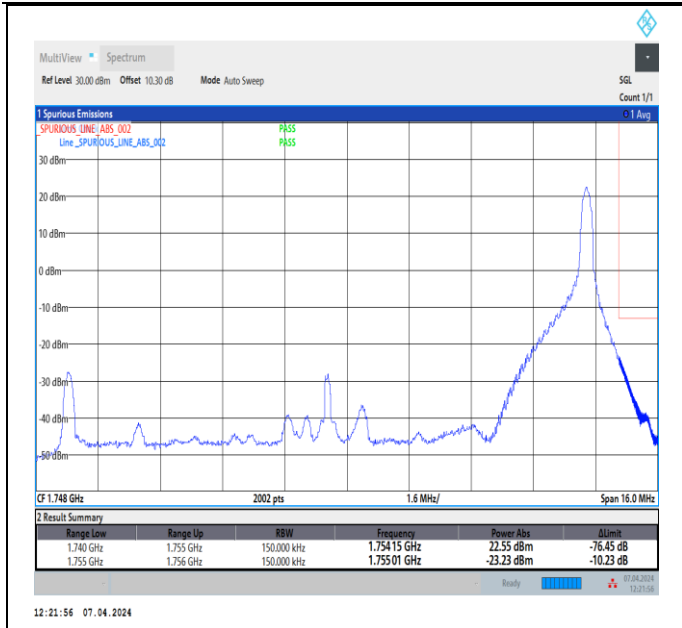

Band4_15MHz_QPSK_2025_75RB#0

Band4_15MHz_QPSK_20325_1RB#74