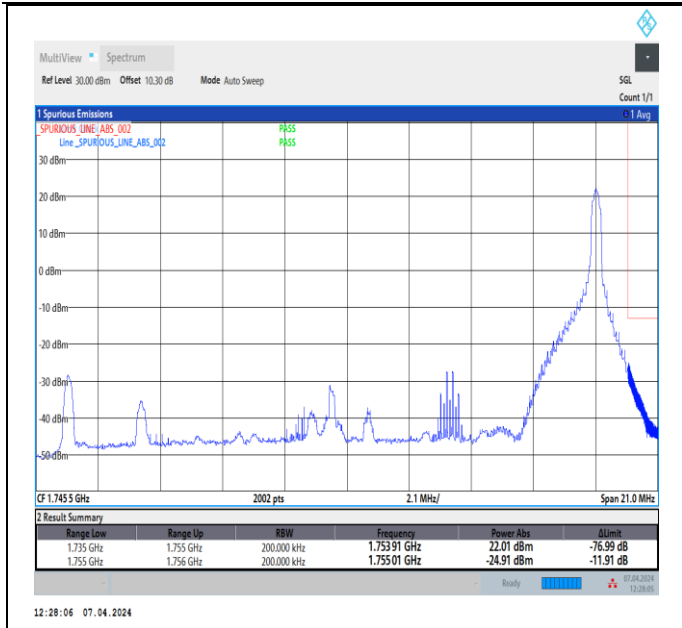

Band4_20MHz_QPSK_20300_1RB#99

Band4_20MHz_QPSK_20300_100RB#0

Band4_20MHz_16QAM_20050_1RB#0

Band4_20MHz_16QAM_20050_1RB#99

Band4_20MHz_16QAM_20050_100RB#0

Band4_20MHz_16QAM_20300_1RB#0

Band4_20MHz_16QAM_20300_1RB#99