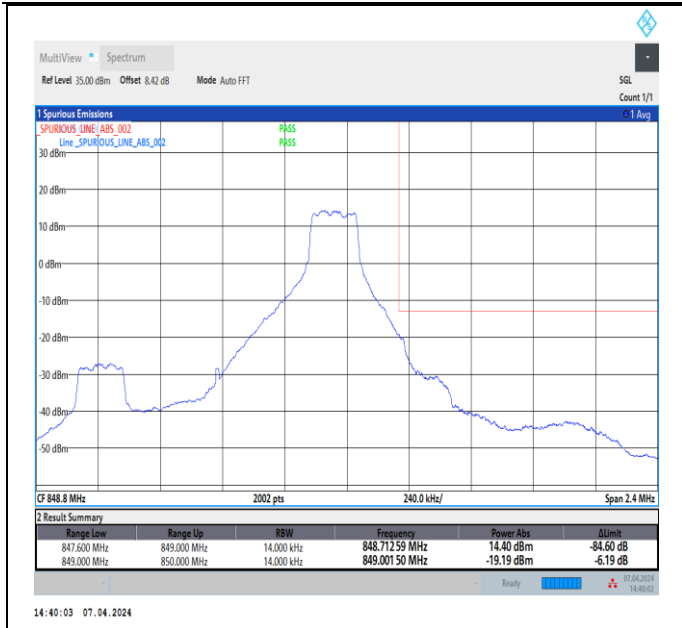

Band5_1.4MHz_QPSK_20407_1RB#0

Band5_1.4MHz_QPSK_20407_1RB#5

Band5_1.4MHz_QPSK_20407_6RB#0

Band5_1.4MHz_QPSK_20643_1RB#0

Band5_1.4MHz_QPSK_20643_1RB#5

Band5_1.4MHz_QPSK_20643_6RB#0

Band5_1.4MHz_16QAM_20407_1RB#0