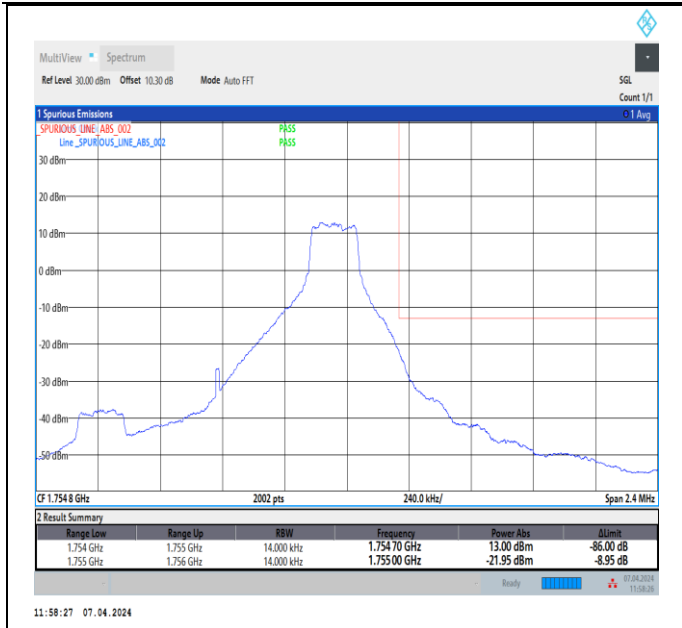

Band2_20MHz_64QAM_19100_1RB#0

Band2_20MHz_64QAM_19100_1RB#99

Band2_20MHz_64QAM_19100_100RB#0

Band4_1.4MHz_QPSK_19957_1RB#0

Band4_1.4MHz_QPSK_19957_1RB#5

Band4_1.4MHz_QPSK_19957_6RB#0

Band4_1.4MHz_QPSK_20393_1RB#0