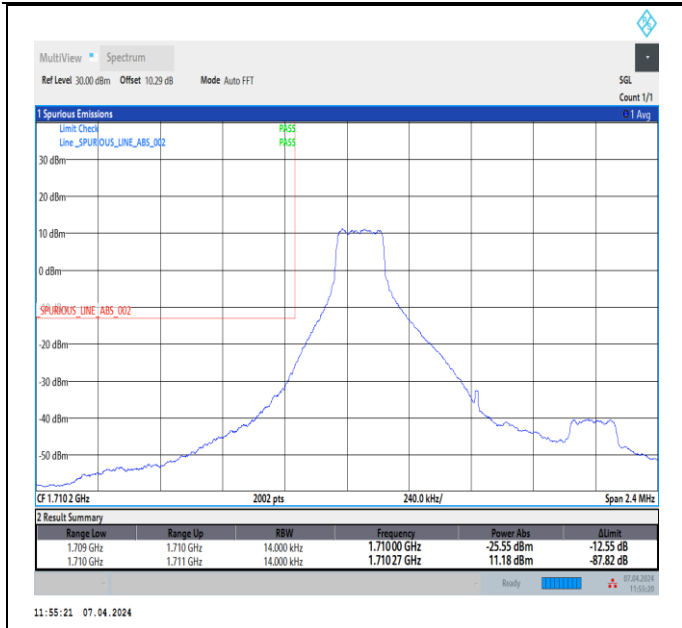

Band4_1.4MHz_16QAM_20393_1RB#5

Band4_1.4MHz_64QAM_19957_1RB#0