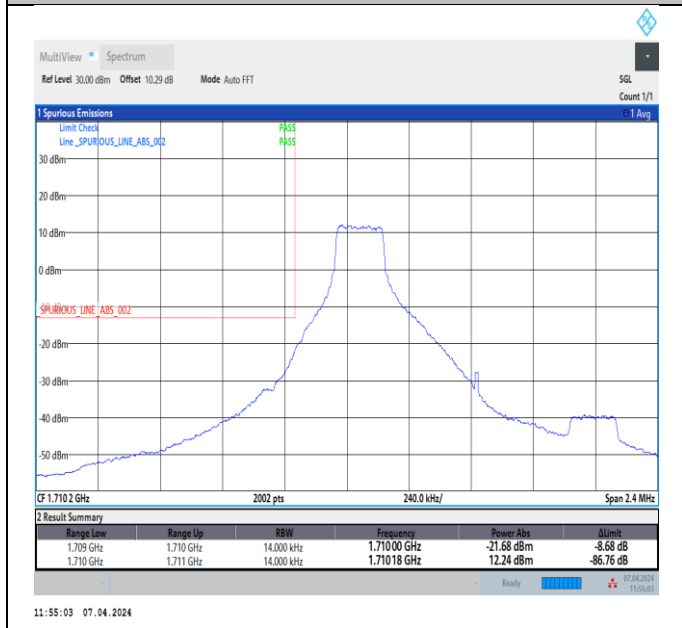

Band4_1.4MHz_QPSK_20393_1RB#5

Band4_1.4MHz_16QAM_19957_1RB#0