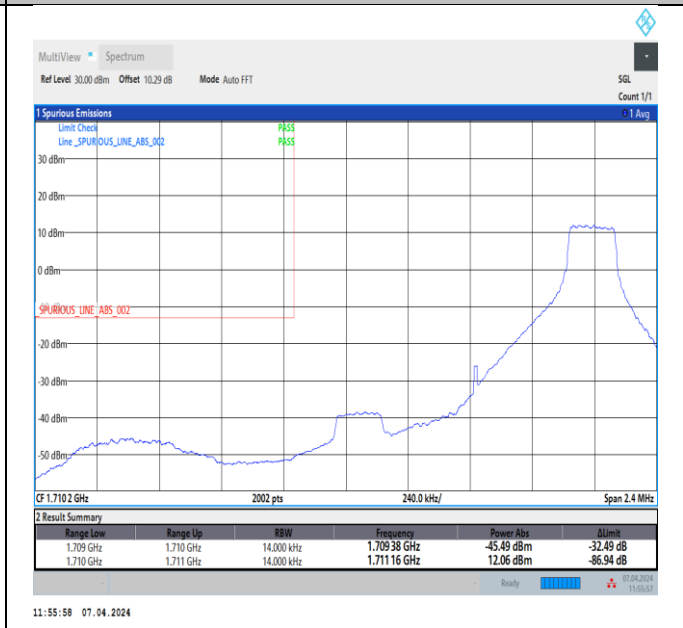

Band4_1.4MHz_QPSK_20393_6RB#0

Band4_1.4MHz_16QAM_19957_1RB#5