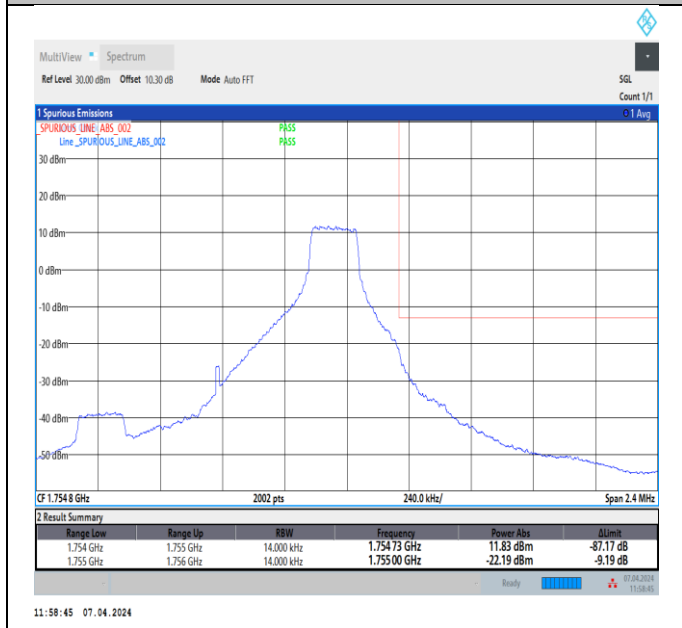

Band4_1.4MHz_QPSK_20393_1RB#5

Band4_1.4MHz_QPSK_20393_6RB#0

Band4_1.4MHz_16QAM_19957_1RB#0

Band4_1.4MHz_16QAM_19957_1RB#5

Band4_1.4MHz_16QAM_19957_6RB#0

Band4_1.4MHz_16QAM_20393_1RB#0

Band4_1.4MHz_16QAM_20393_1RB#5