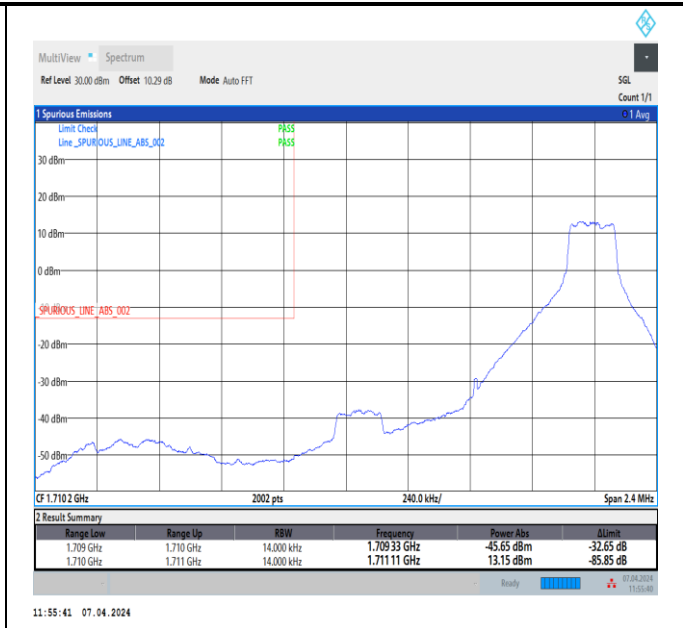

Band2_20MHz_64QAM_19100_1RB#0

Band2_20MHz_64QAM_19100_1RB#99

Band2_20MHz_64QAM_19100_100RB#0

Band4_1.4MHz_QPSK_19957_1RB#0

Band4_1.4MHz_QPSK_19957_1RB#5

Band4_1.4MHz_QPSK_19957_6RB#0

Band4_1.4MHz_QPSK_20393_1RB#0