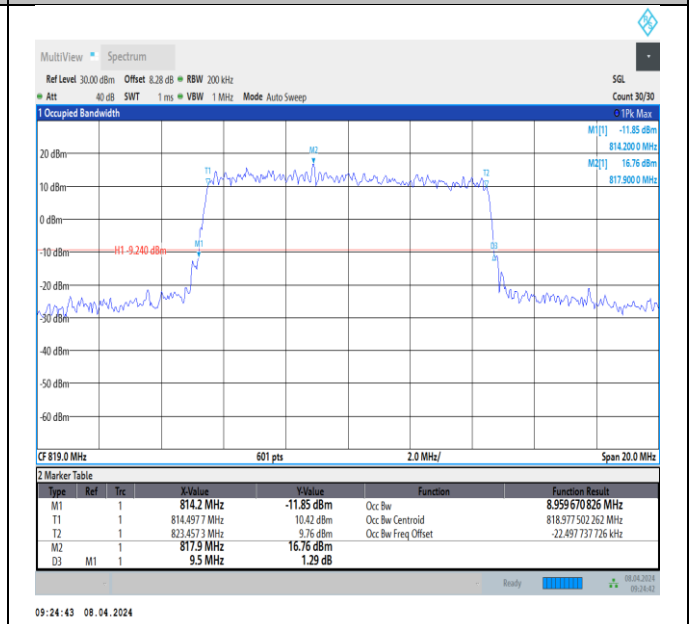

26(814-824)-10MHz-QPSK-26740-50RB#0-PASS