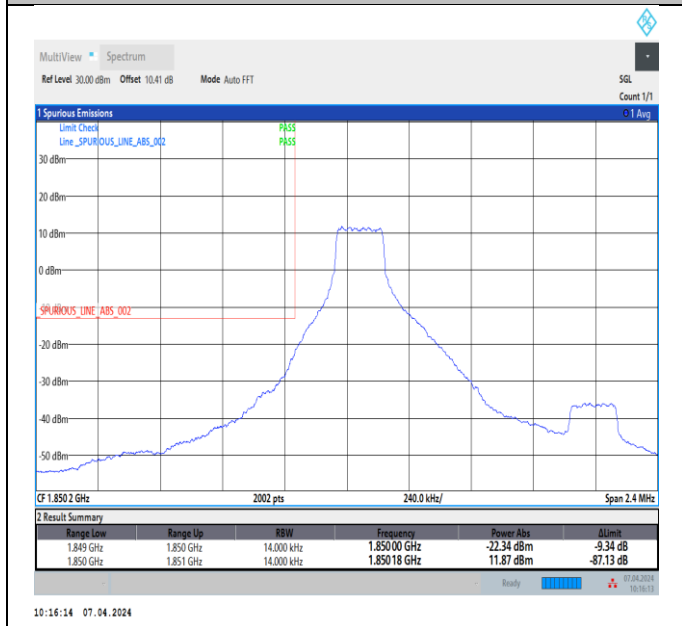

Test Graphs

Band2_1.4MHz_QPSK_18607_1RB#0

Band2_1.4MHz_QPSK_18607_1RB#5

Band2_1.4MHz_QPSK_18607_6RB#0

Band2_1.4MHz_QPSK_19193_1RB#0

Band2_1.4MHz_QPSK_19193_1RB#5

Band2_1.4MHz_QPSK_19193_6RB#0

Band2_1.4MHz_16QAM_18607_1RB#0