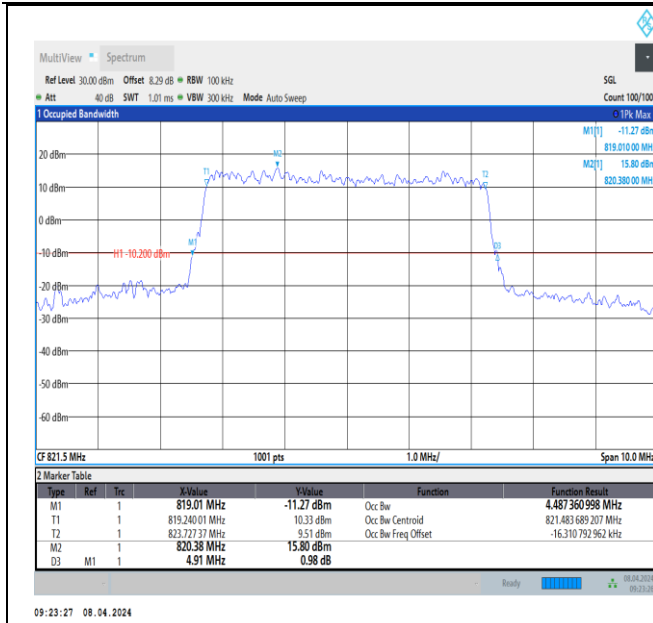

26(814-824)-5MHz-16QAM-26740-25RB#0-PASS

26(814-824)-5MHz-16QAM-26765-25RB#0-PASS

26(814-824)-5MHz-64QAM-26715-25RB#0-PASS

26(814-824)-5MHz-64QAM-26740-25RB#0-PASS

26(814-824)-5MHz-64QAM-26765-25RB#0-PASS