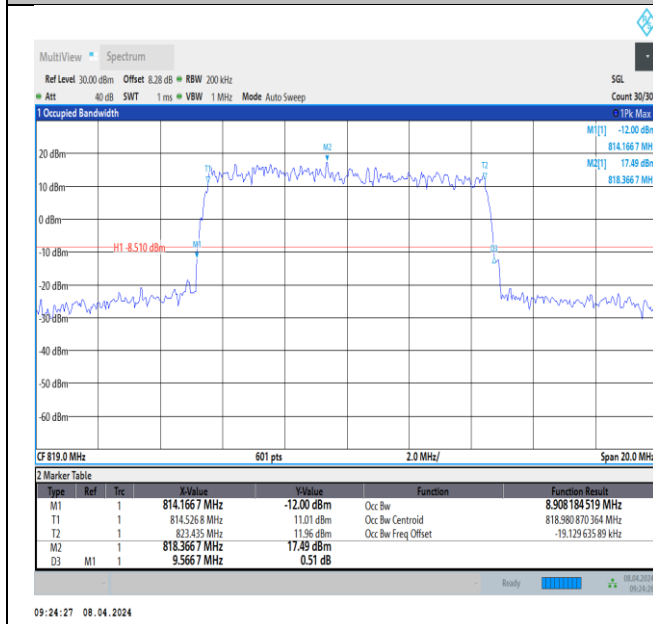

26(814-824)-5MHz-64QAM-26765-25RB#0-PASS