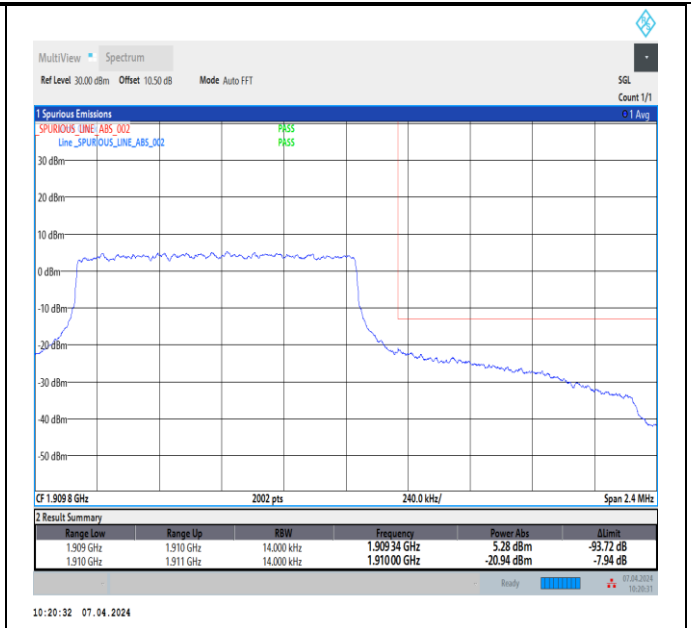

Test Graphs

Band2_1.4MHz_QPSK_18607_1RB#0

Band2_1.4MHz_QPSK_18607_1RB#5

Band2_1.4MHz_QPSK_18607_6RB#0

Band2_1.4MHz_QPSK_19193_1RB#0

Band2_1.4MHz_QPSK_19193_1RB#5

Band2_1.4MHz_QPSK_19193_6RB#0

Band2_1.4MHz_16QAM_18607_1RB#0