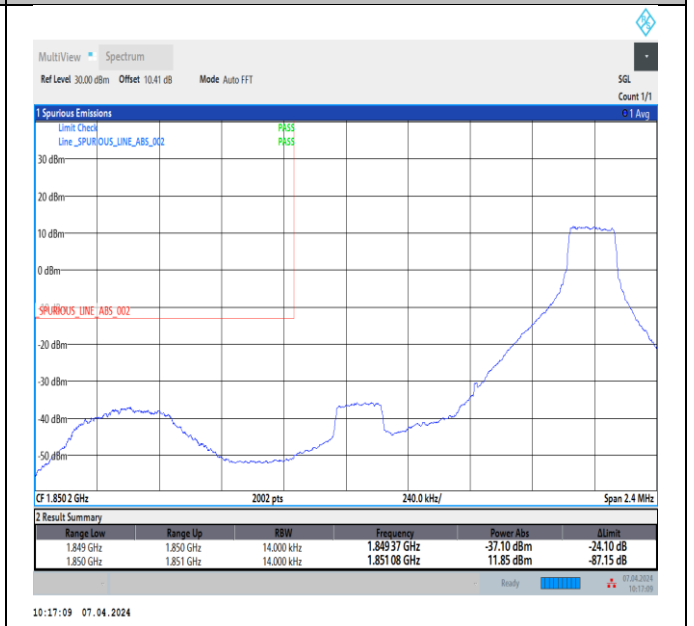

Test Graphs

Band2_1.4MHz_QPSK_18607_1RB#0

Band2_1.4MHz_QPSK_18607_1RB#5

Band2_1.4MHz_QPSK_18607_6RB#0

Band2_1.4MHz_QPSK_19193_1RB#0

Band2_1.4MHz_QPSK_19193_1RB#5

Band2_1.4MHz_QPSK_19193_6RB#0

Band2_1.4MHz_16QAM_18607_1RB#0