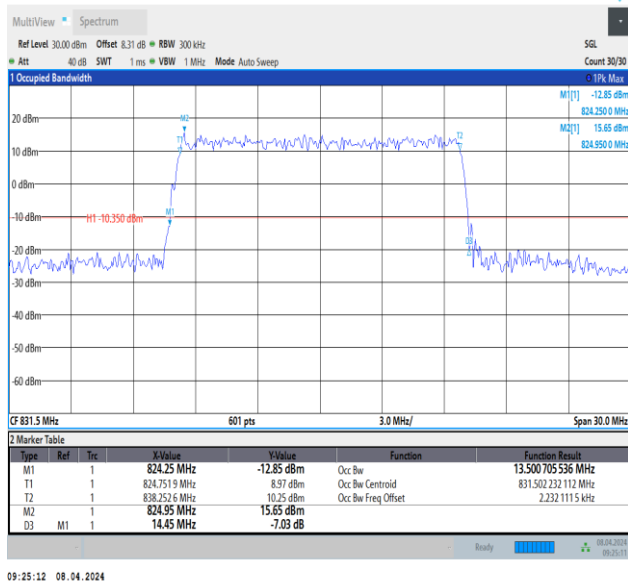

26(814-824)-10MHz-16QAM-26740-50RB#0-PASS