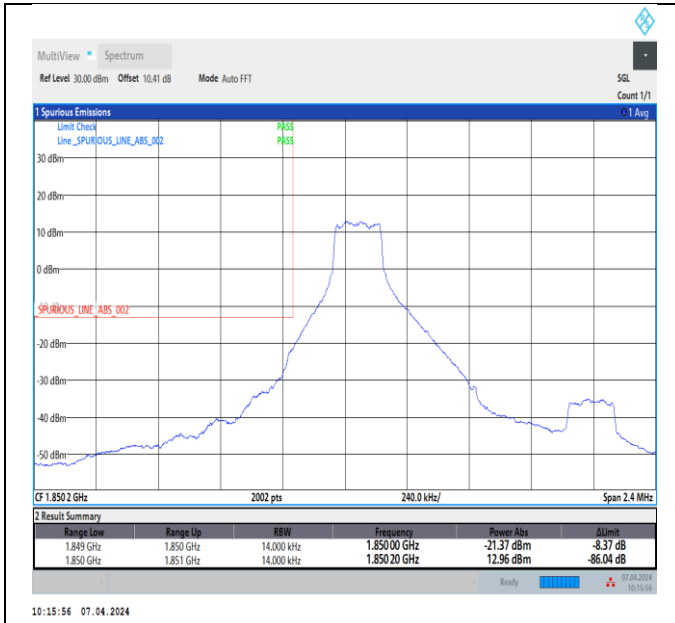

Test Graphs

Band2_1.4MHz_QPSK_18607_1RB#0