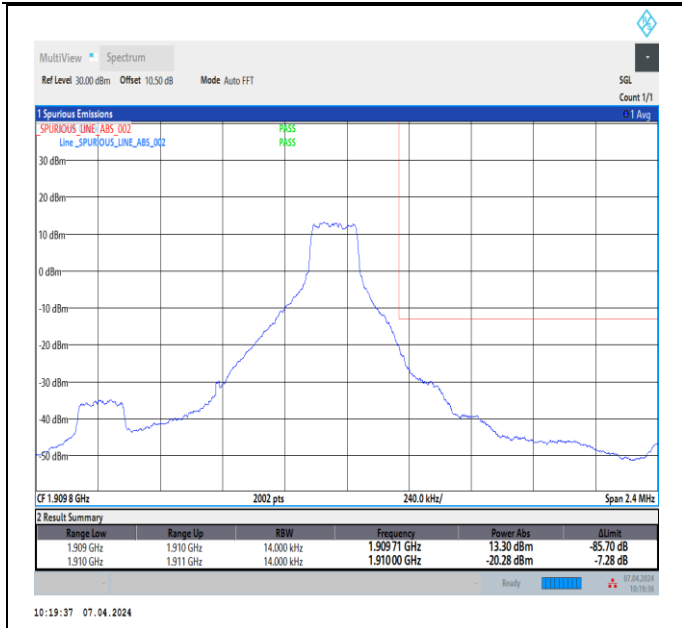

Test Graphs

Band2_1.4MHz_QPSK_18607_1RB#0

Band2_1.4MHz_QPSK_18607_1RB#5

Band2_1.4MHz_QPSK_18607_6RB#0

Band2_1.4MHz_QPSK_19193_1RB#0

Band2_1.4MHz_QPSK_19193_1RB#5

Band2_1.4MHz_QPSK_19193_6RB#0

Band2_1.4MHz_16QAM_18607_1RB#0