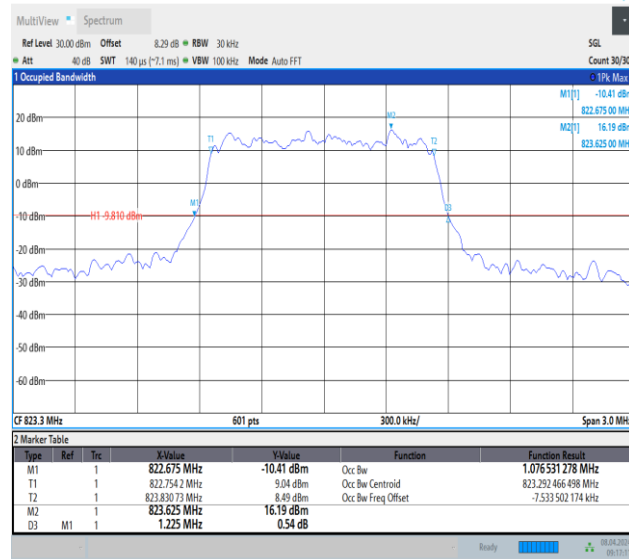

26(814-824)-1.4MHz-QPSK-26740-6RB#0-PASS

09:16:55 08.04.2024

26(814-824)-1.4MHz-QPSK-26783-6RB#0-PASS

09:15:29 08.04.2024

26(814-824)-1.4MHz-16QAM-26697-6RB#0-PASS

09:16:20 08.04.2024

26(814-824)-1.4MHz-16QAM-26740-6RB#0-PASS