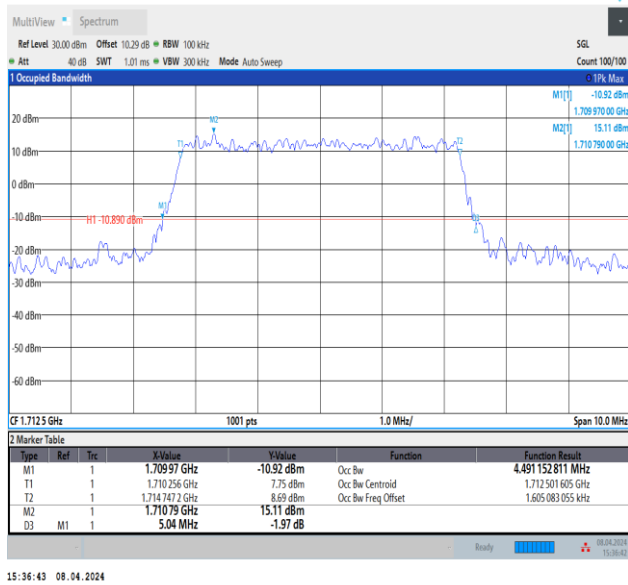

Band66-5MHz-QPSK-132647-25RB#0-PASS

Band66-5MHz-16QAM-131997-25RB#0-PASS

Band66-5MHz-16QAM-132322-25RB#0-PASS

Band66-5MHz-16QAM-132647-25RB#0-PASS

Band66-5MHz-64QAM-131997-25RB#0-PASS

Band66-5MHz-64QAM-132322-25RB#0-PASS