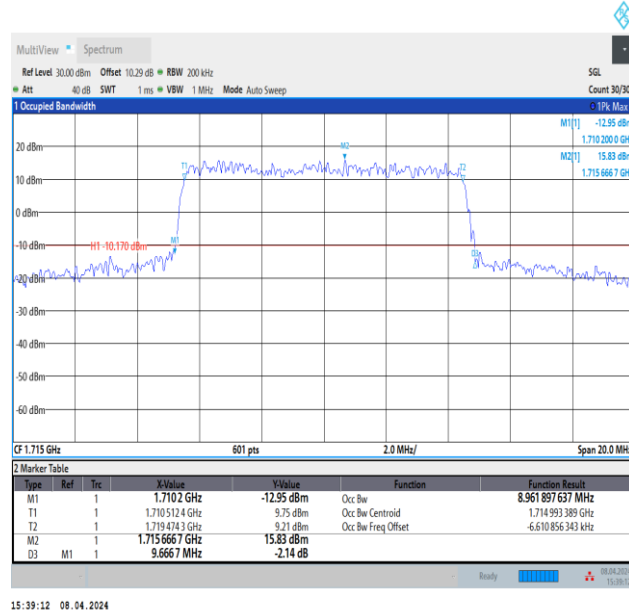

Band66-5MHz-64QAM-132322-25RB#0-PASS