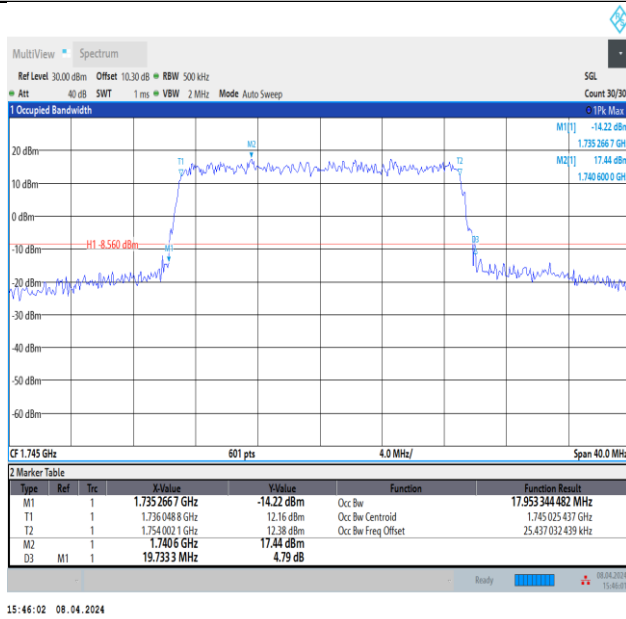

Band66-15MHz-64QAM-132597-75RB#0-PASS