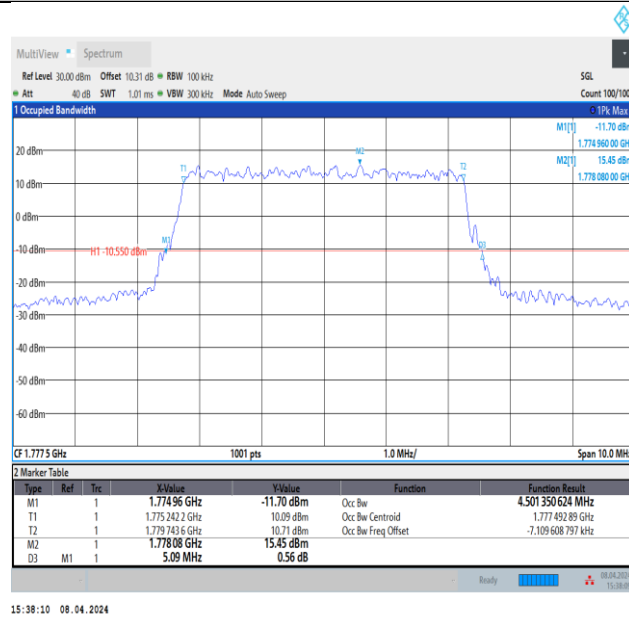

Band66-5MHz-16QAM-131997-25RB#0-PASS