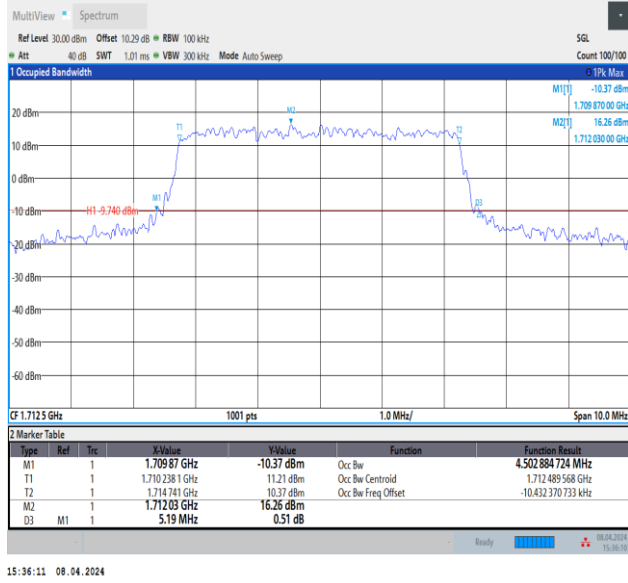

Band66-3MHz-16QAM-132657-15RB#0-PASS

Band66-3MHz-64QAM-131987-15RB#0-PASS

Band66-3MHz-64QAM-132322-15RB#0-PASS

Band66-3MHz-64QAM-132657-15RB#0-PASS

Band66-5MHz-QPSK-131997-25RB#0-PASS

Band66-5MHz-QPSK-132322-25RB#0-PASS