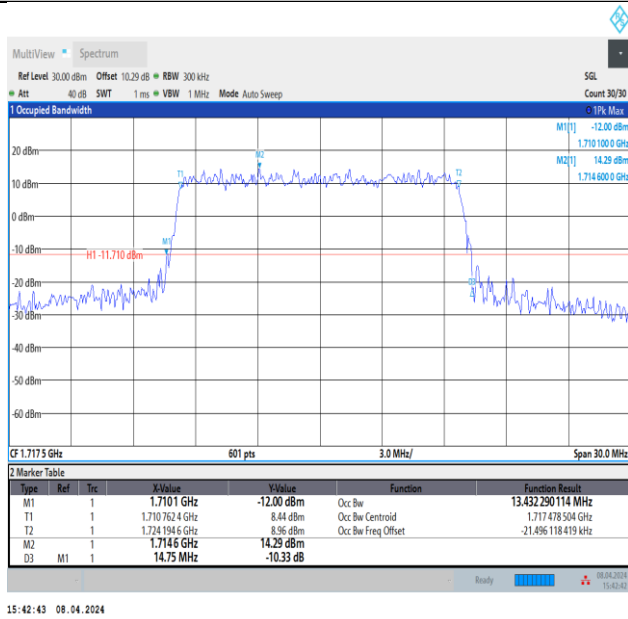

15:43:53 08.04.2024

Band66-15MHz-QPSK-132597-75RB#0-PASS

15:42:27 08.04.2024

Band66-15MHz-16QAM-132047-75RB#0-PASS

Band66-15MHz-16QAM-132322-75RB#0-PASS

Band66-15MHz-16QAM-132597-75RB#0-PASS

Band66-15MHz-64QAM-132047-75RB#0-PASS