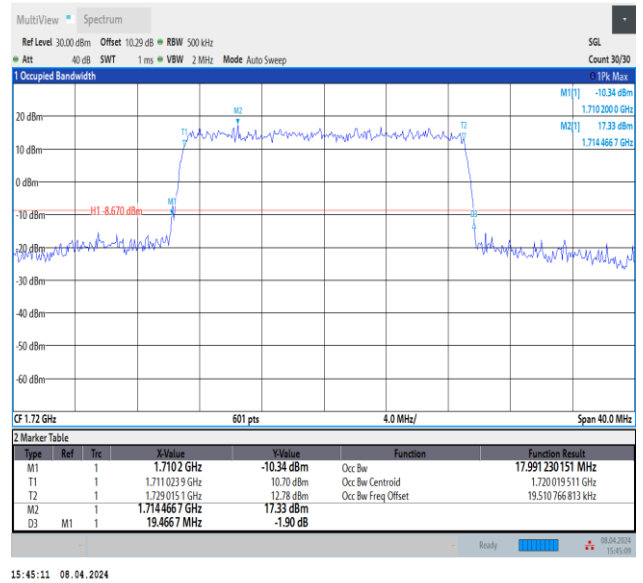

Band66-15MHz-64QAM-132322-75RB#0-PASS