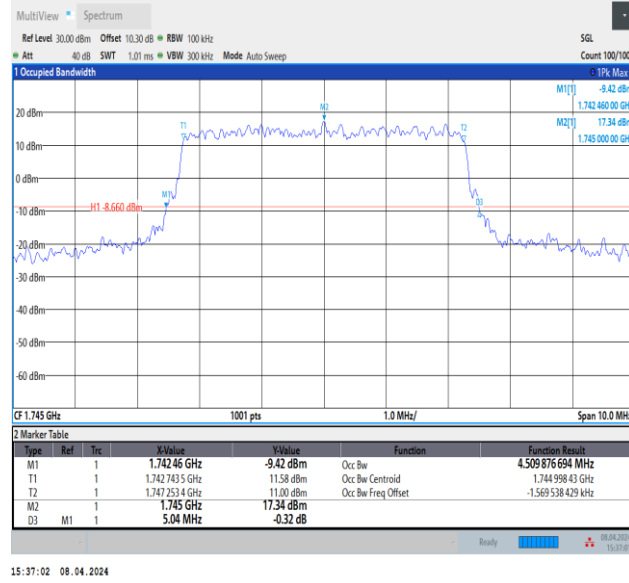

Band66-3MHz-16QAM-132657-15RB#0-PASS

Band66-3MHz-64QAM-131987-15RB#0-PASS

Band66-3MHz-64QAM-132322-15RB#0-PASS

Band66-3MHz-64QAM-132657-15RB#0-PASS

Band66-5MHz-QPSK-131997-25RB#0-PASS

Band66-5MHz-QPSK-132322-25RB#0-PASS