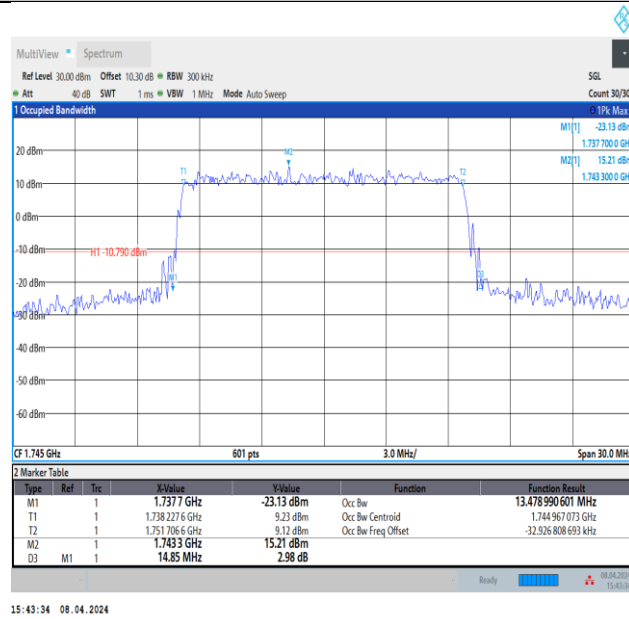

15:43:53 08.04.2024

Band66-15MHz-QPSK-132597-75RB#0-PASS

15:42:27 08.04.2024

Band66-15MHz-16QAM-132047-75RB#0-PASS

Band66-15MHz-16QAM-132322-75RB#0-PASS

Band66-15MHz-16QAM-132597-75RB#0-PASS

Band66-15MHz-64QAM-132047-75RB#0-PASS