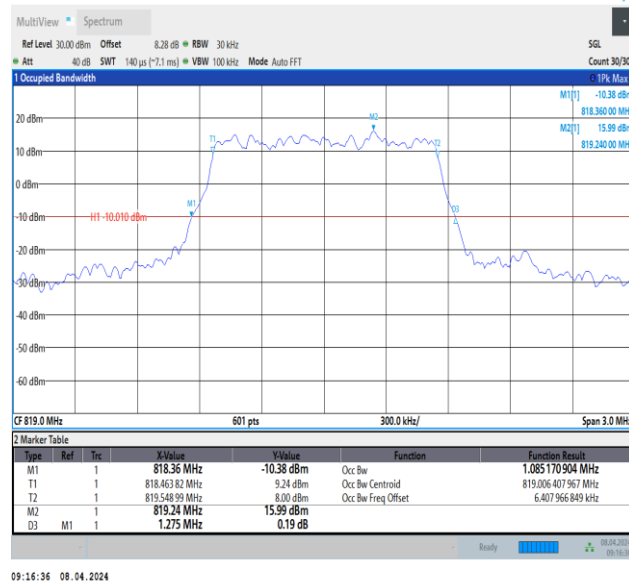

26(814-824)-1.4MHz-16QAM-26783-6RB#0-PASS