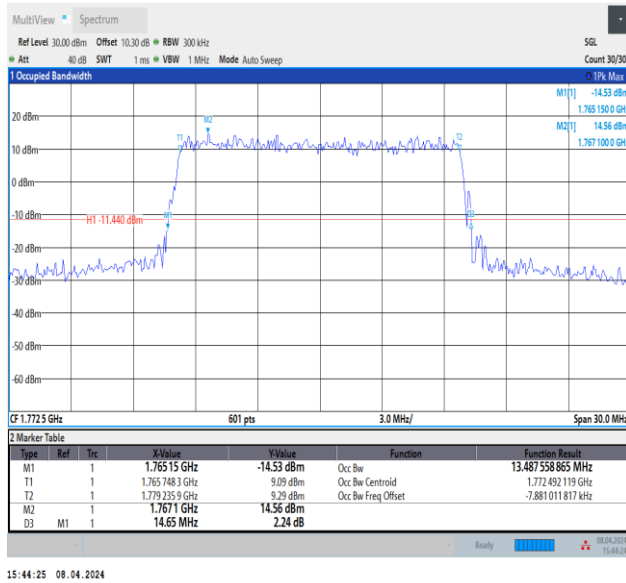

Band66-15MHz-64QAM-132047-75RB#0-PASS