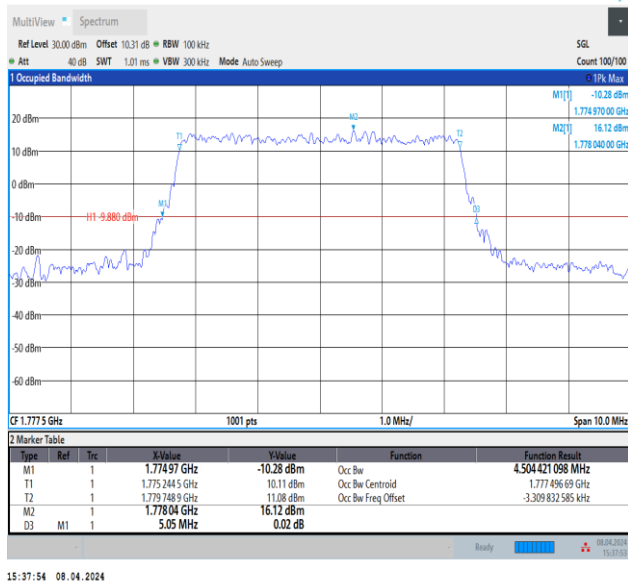

Band66-3MHz-16QAM-132657-15RB#0-PASS

Band66-3MHz-64QAM-131987-15RB#0-PASS

Band66-3MHz-64QAM-132322-15RB#0-PASS

Band66-3MHz-64QAM-132657-15RB#0-PASS

Band66-5MHz-QPSK-131997-25RB#0-PASS

Band66-5MHz-QPSK-132322-25RB#0-PASS