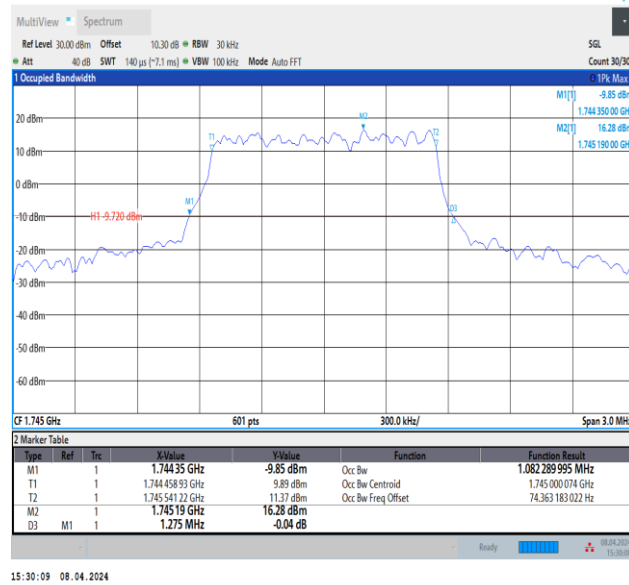

Band66-1.4MHz-QPSK-131979-6RB#0-PASS

Band66-1.4MHz-QPSK-132322-6RB#0-PASS

Band66-1.4MHz-QPSK-132665-6RB#0-PASS

Band66-1.4MHz-16QAM-131979-6RB#0-PASS

15:30:25 08.04.2024

Band66-1.4MHz-16QAM-132322-6RB#0-PASS