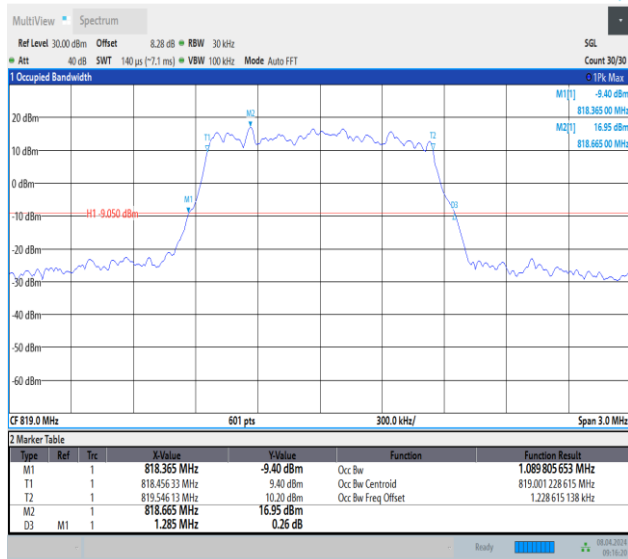

26(814-824)-1.4MHz-QPSK-26740-6RB#0-PASS

09:16:55 08.04.2024

26(814-824)-1.4MHz-QPSK-26783-6RB#0-PASS

09:15:29 08.04.2024

26(814-824)-1.4MHz-16QAM-26697-6RB#0-PASS

09:16:20 08.04.2024

26(814-824)-1.4MHz-16QAM-26740-6RB#0-PASS