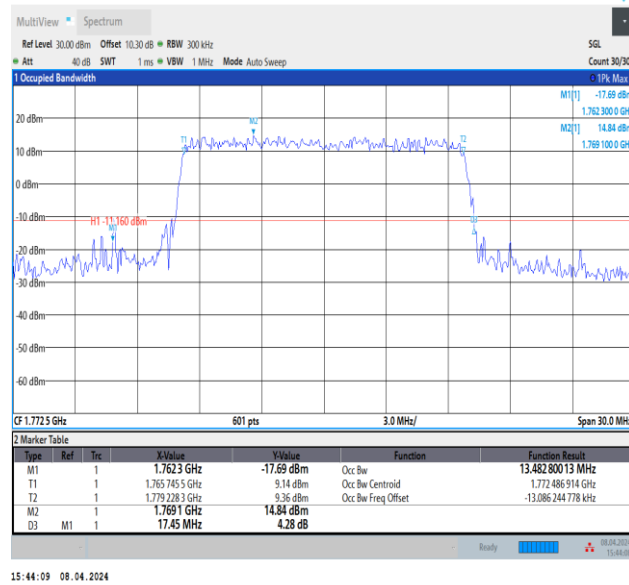

15:43:53 08.04.2024

Band66-15MHz-QPSK-132597-75RB#0-PASS

15:42:27 08.04.2024

Band66-15MHz-16QAM-132047-75RB#0-PASS

Band66-15MHz-16QAM-132322-75RB#0-PASS

Band66-15MHz-16QAM-132597-75RB#0-PASS

Band66-15MHz-64QAM-132047-75RB#0-PASS