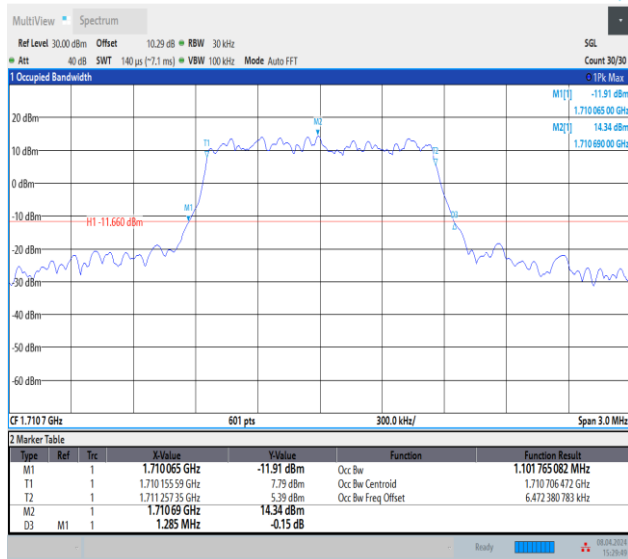

Band66-1.4MHz-16QAM-132322-6RB#0-PASS

15:29:50 08.04.2024

Band66-1.4MHz-64QAM-131979-6RB#0-PASS