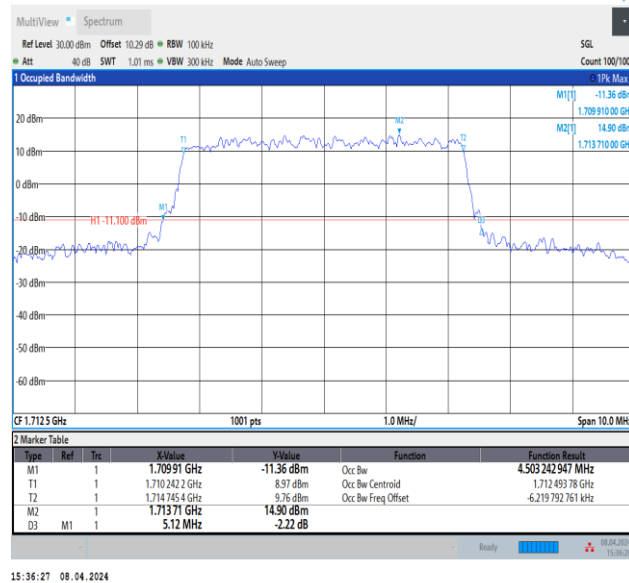

Band66-5MHz-QPSK-132322-25RB#0-PASS