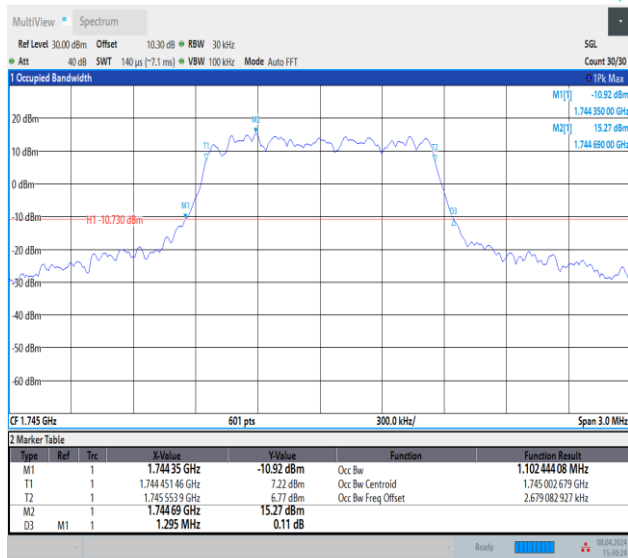

Band66-1.4MHz-QPSK-131979-6RB#0-PASS

Band66-1.4MHz-QPSK-132322-6RB#0-PASS

Band66-1.4MHz-QPSK-132665-6RB#0-PASS

Band66-1.4MHz-16QAM-131979-6RB#0-PASS

15:30:25 08.04.2024

Band66-1.4MHz-16QAM-132322-6RB#0-PASS