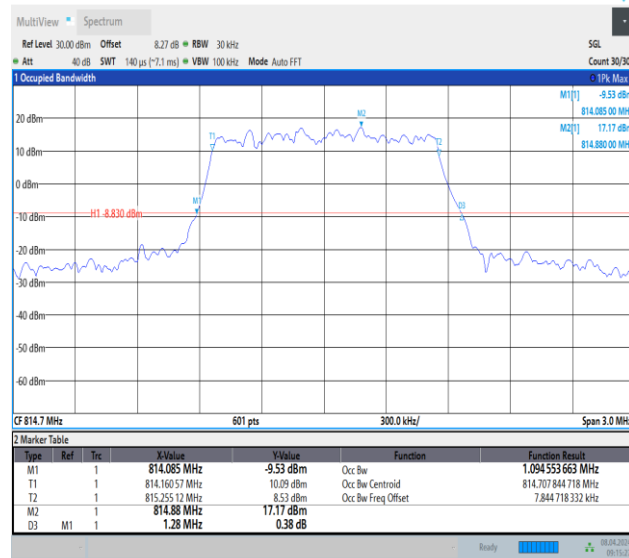

26(814-824)-1.4MHz-QPSK-26740-6RB#0-PASS

09:15:29 08.04.2024