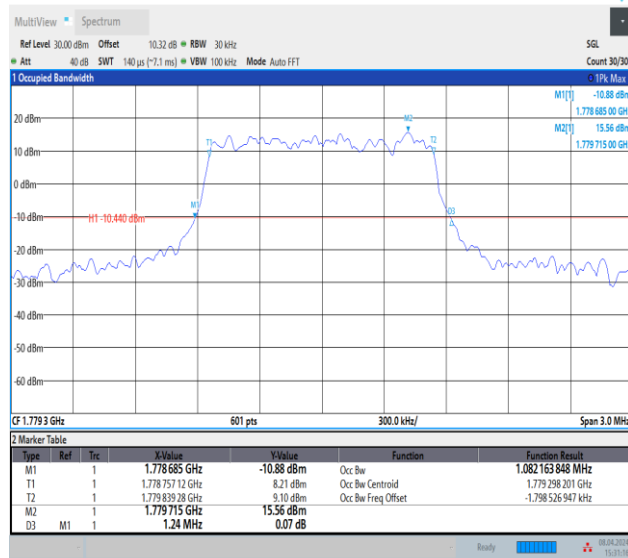

Band66-1.4MHz-QPSK-131979-6RB#0-PASS

Band66-1.4MHz-QPSK-132322-6RB#0-PASS

Band66-1.4MHz-QPSK-132665-6RB#0-PASS

Band66-1.4MHz-16QAM-131979-6RB#0-PASS

15:30:25 08.04.2024

Band66-1.4MHz-16QAM-132322-6RB#0-PASS