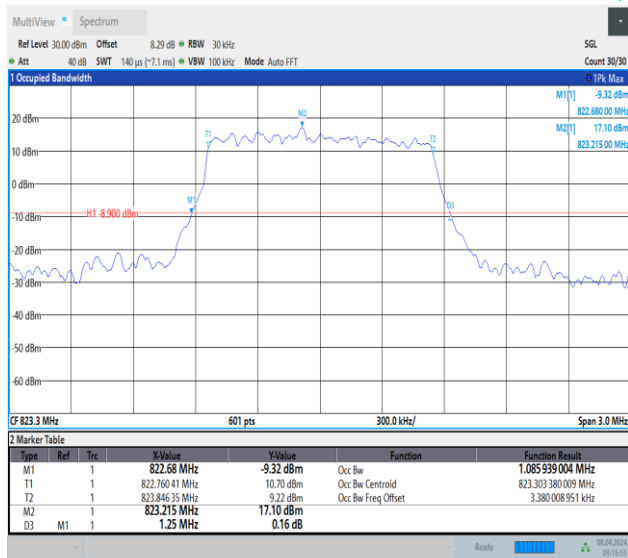

26(814-824)-1.4MHz-QPSK-26697-6RB#0-PASS

09:16:55 08.04.2024