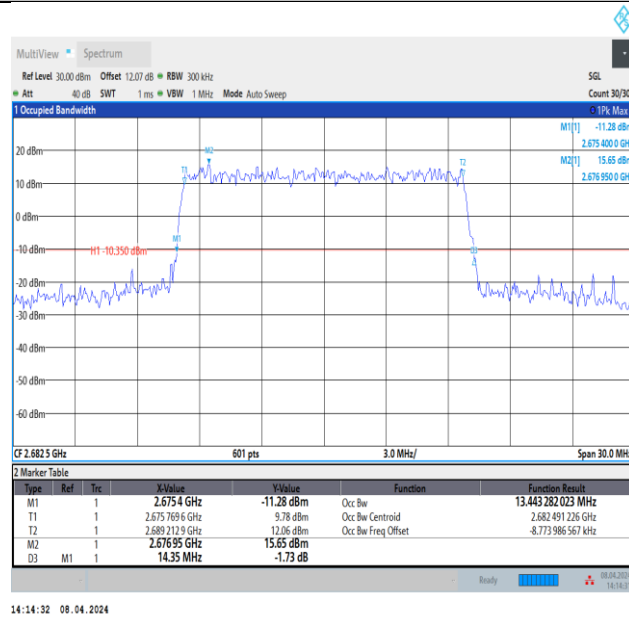

Band41-15MHz-16QAM-39725-75RB#0-PASS