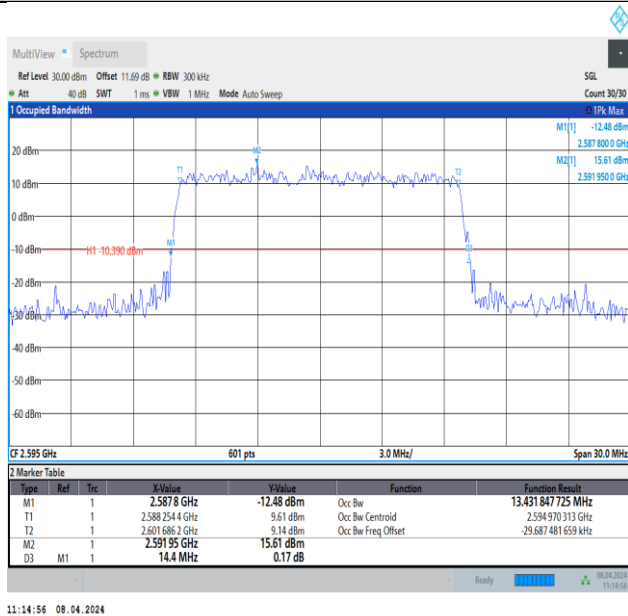

Band38-15MHz-QPSK-37825-75RB#0-PASS

Band38-15MHz-QPSK-38000-75RB#0-PASS

Band38-15MHz-QPSK-38175-75RB#0-PASS

Band38-15MHz-16QAM-37825-75RB#0-PASS

Band38-15MHz-16QAM-38000-75RB#0-PASS

Band38-15MHz-16QAM-38175-75RB#0-PASS