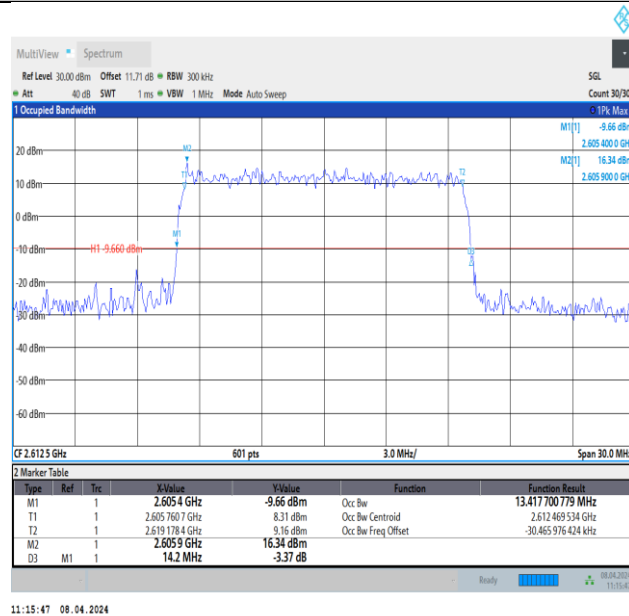

Band38-15MHz-QPSK-37825-75RB#0-PASS

Band38-15MHz-QPSK-38000-75RB#0-PASS

Band38-15MHz-QPSK-38175-75RB#0-PASS

Band38-15MHz-16QAM-37825-75RB#0-PASS

Band38-15MHz-16QAM-38000-75RB#0-PASS

Band38-15MHz-16QAM-38175-75RB#0-PASS