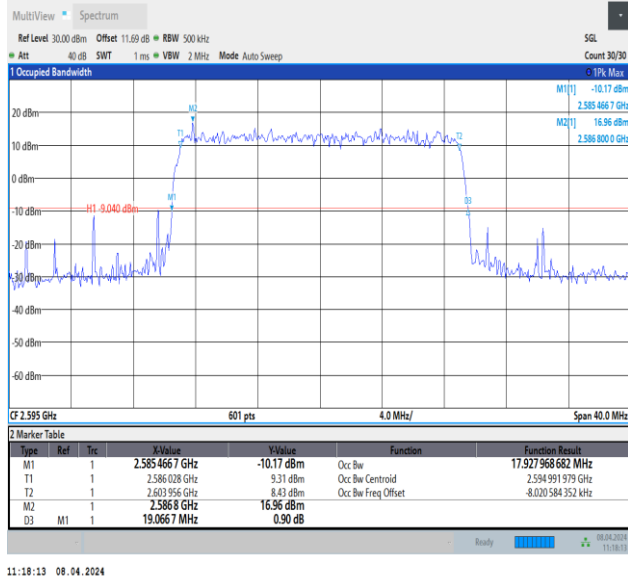

Band38-20MHz-16QAM-37850-100RB#0-PASS

Band38-20MHz-16QAM-38000-100RB#0-PASS

Band38-20MHz-16QAM-38150-100RB#0-PASS

Band38-20MHz-64QAM-37850-100RB#0-PASS

Band38-20MHz-64QAM-38000-100RB#0-PASS

Band38-20MHz-64QAM-38150-100RB#0-PASS