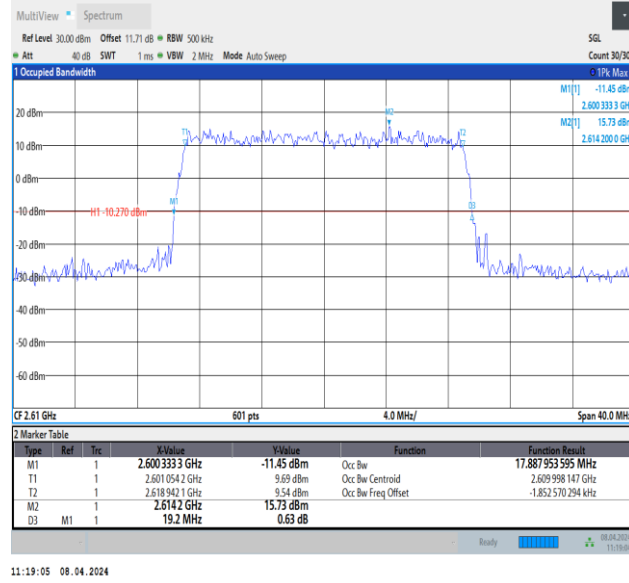

Band38-20MHz-16QAM-37850-100RB#0-PASS

Band38-20MHz-16QAM-38000-100RB#0-PASS

Band38-20MHz-16QAM-38150-100RB#0-PASS

Band38-20MHz-64QAM-37850-100RB#0-PASS

Band38-20MHz-64QAM-38000-100RB#0-PASS

Band38-20MHz-64QAM-38150-100RB#0-PASS