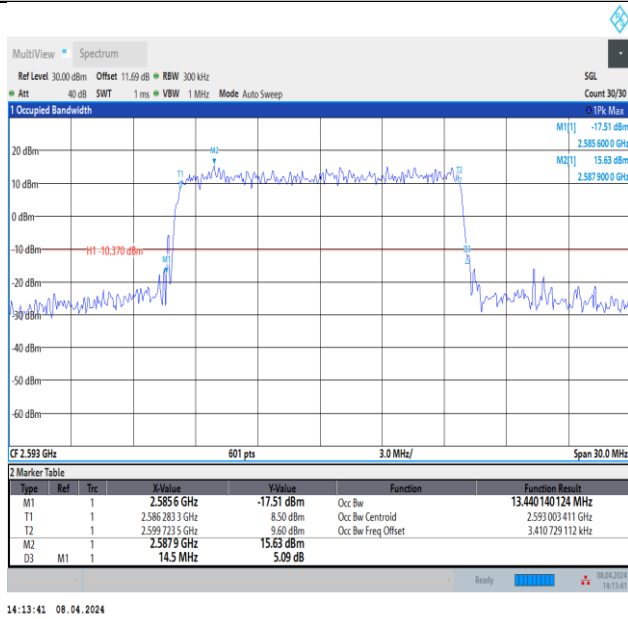

Band41-15MHz-QPSK-41515-75RB#0-PASS