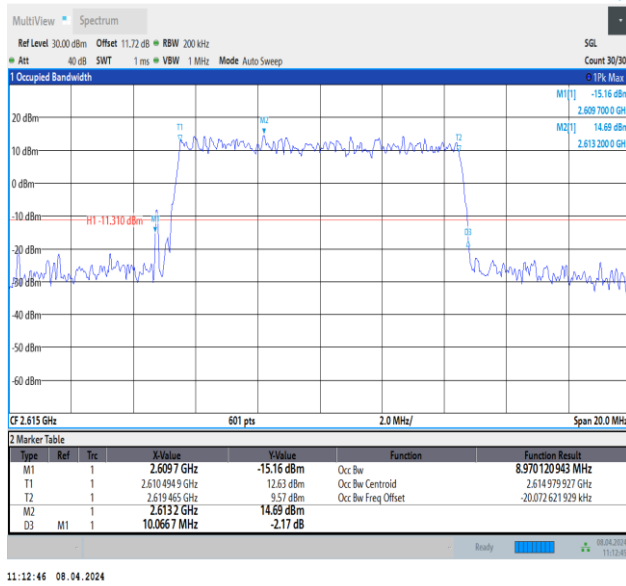

Band38-10MHz-16QAM-37800-50RB#0-PASS

Band38-10MHz-16QAM-38000-50RB#0-PASS

Band38-10MHz-16QAM-38200-50RB#0-PASS

Band38-10MHz-64QAM-37800-50RB#0-PASS

Band38-10MHz-64QAM-38000-50RB#0-PASS

Band38-10MHz-64QAM-38200-50RB#0-PASS