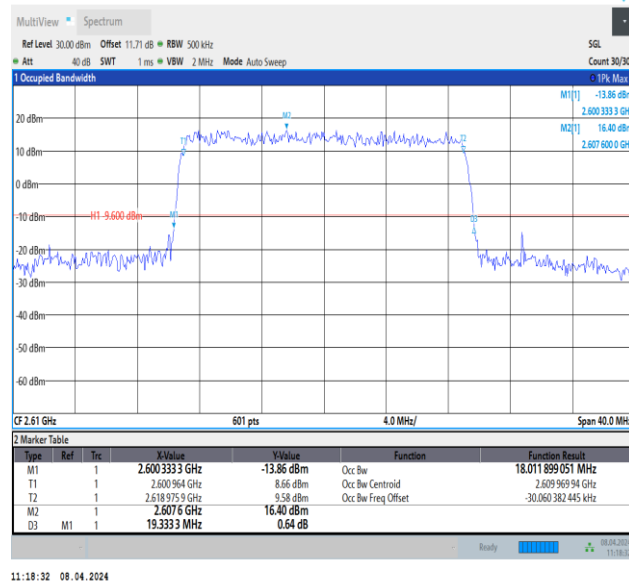

Band38-15MHz-64QAM-37825-75RB#0-PASS

Band38-15MHz-64QAM-38000-75RB#0-PASS

Band38-15MHz-64QAM-38175-75RB#0-PASS

Band38-20MHz-QPSK-37850-100RB#0-PASS

Band38-20MHz-QPSK-38000-100RB#0-PASS

Band38-20MHz-QPSK-38150-100RB#0-PASS