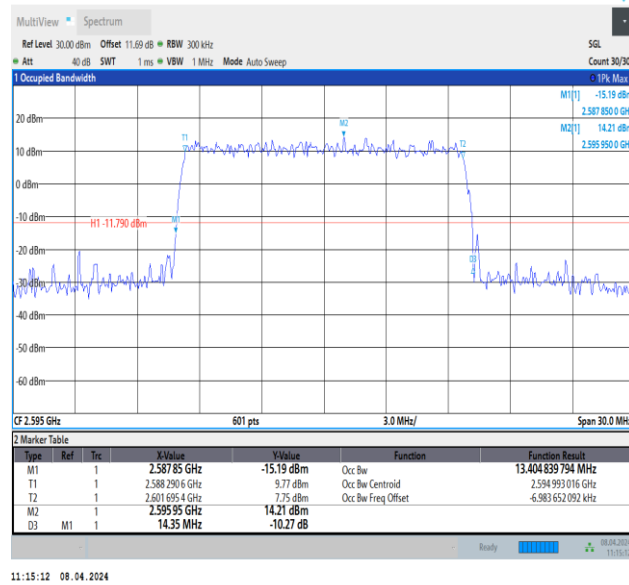

Band38-15MHz-16QAM-38175-75RB#0-PASS