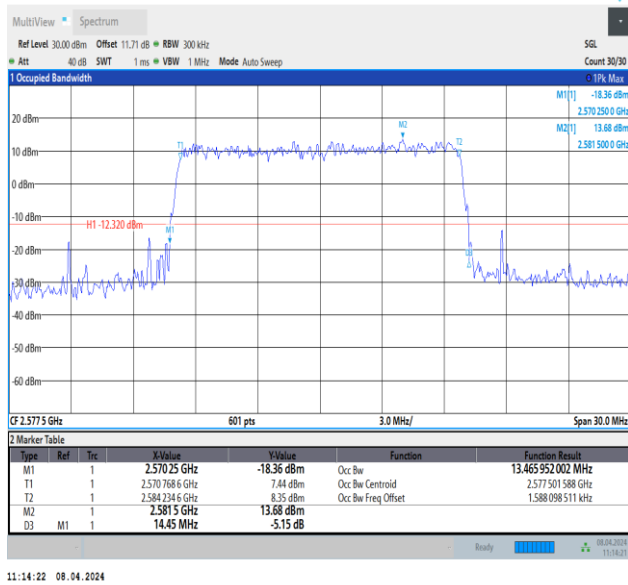

Band38-15MHz-QPSK-37825-75RB#0-PASS

Band38-15MHz-QPSK-38000-75RB#0-PASS

Band38-15MHz-QPSK-38175-75RB#0-PASS

Band38-15MHz-16QAM-37825-75RB#0-PASS

Band38-15MHz-16QAM-38000-75RB#0-PASS

Band38-15MHz-16QAM-38175-75RB#0-PASS