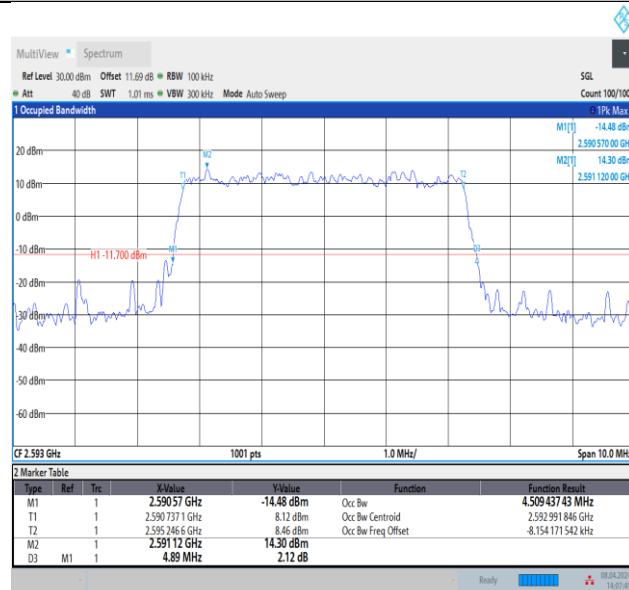

Band41-5MHz-16QAM-41565-25RB#0-PASS

14:07:45 08.04.2024