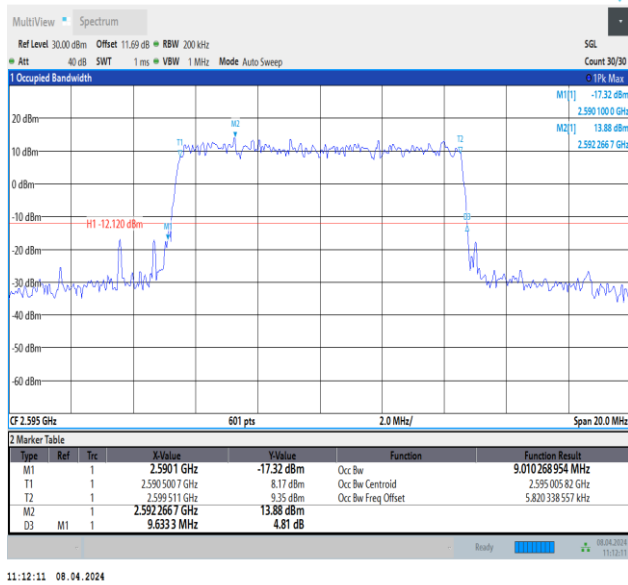

Band38-10MHz-16QAM-37800-50RB#0-PASS

Band38-10MHz-16QAM-38000-50RB#0-PASS

Band38-10MHz-16QAM-38200-50RB#0-PASS

Band38-10MHz-64QAM-37800-50RB#0-PASS

Band38-10MHz-64QAM-38000-50RB#0-PASS

Band38-10MHz-64QAM-38200-50RB#0-PASS