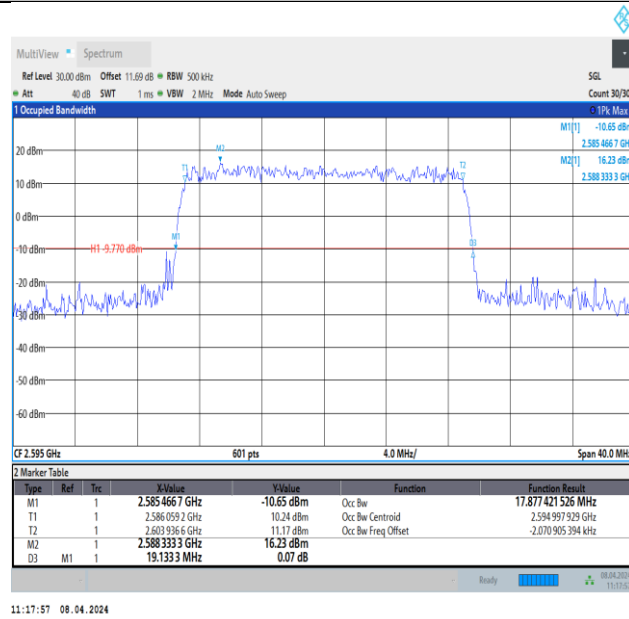

Band38-20MHz-QPSK-38150-100RB#0-PASS