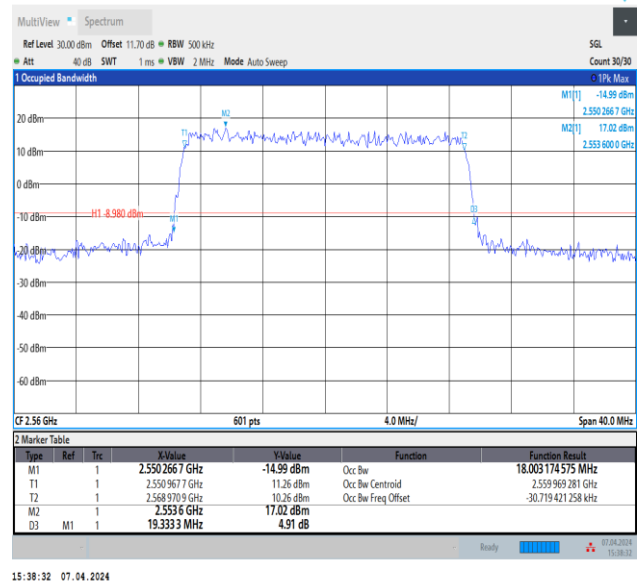

Band7-15MHz-64QAM-20825-75RB#0-PASS

Band7-15MHz-64QAM-21100-75RB#0-PASS

Band7-15MHz-64QAM-21375-75RB#0-PASS

Band7-20MHz-QPSK-20850-100RB#0-PASS

Band7-20MHz-QPSK-21100-100RB#0-PASS

Band7-20MHz-QPSK-21350-100RB#0-PASS