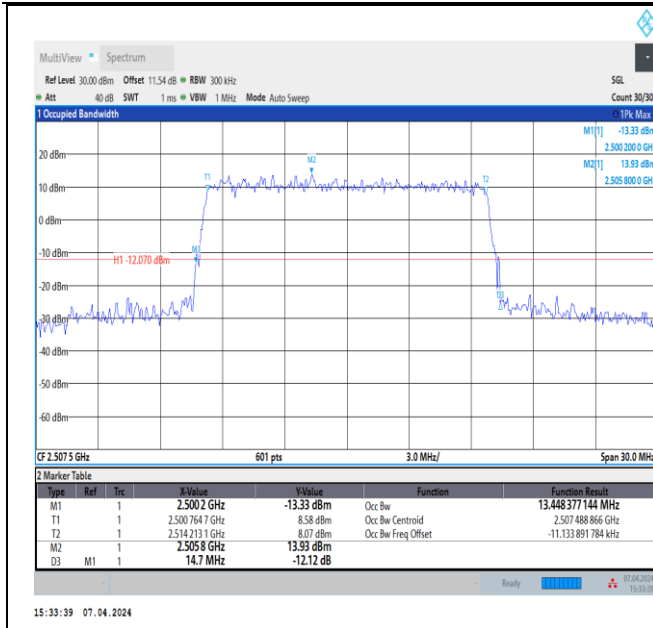

Band7-15MHz-QPSK-20825-75RB#0-PASS

Band7-15MHz-QPSK-21100-75RB#0-PASS

Band7-15MHz-QPSK-21375-75RB#0-PASS

Band7-15MHz-16QAM-20825-75RB#0-PASS

Band7-15MHz-16QAM-21100-75RB#0-PASS

Band7-15MHz-16QAM-21375-75RB#0-PASS