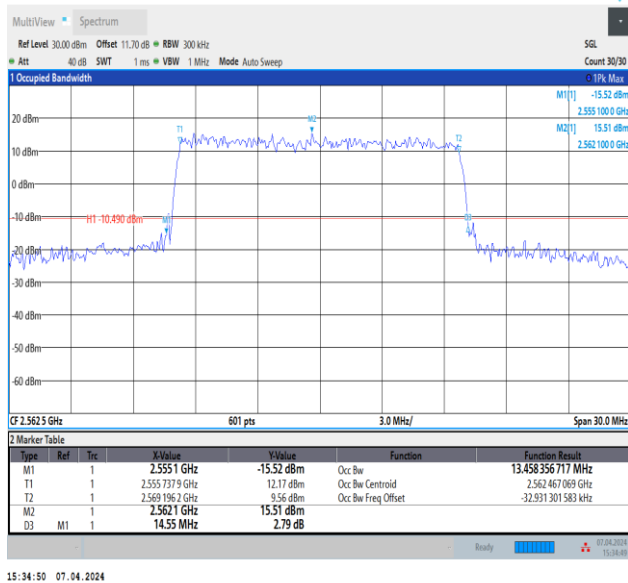

Band7-15MHz-QPSK-20825-75RB#0-PASS