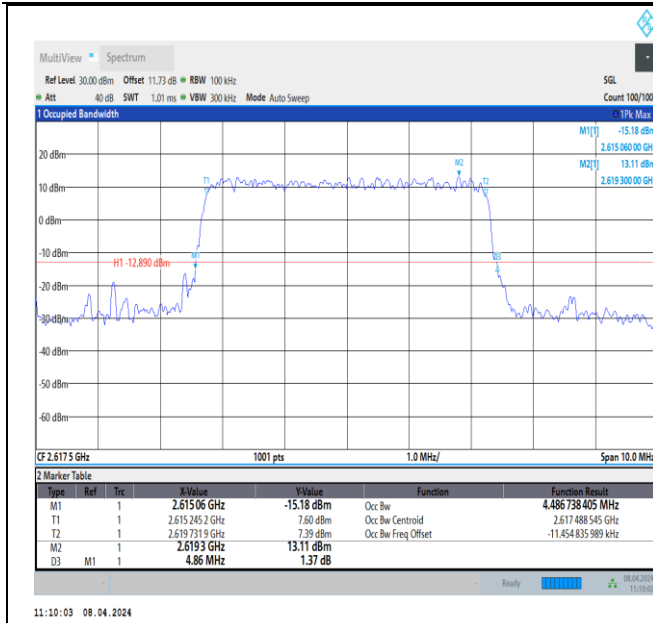

Band38-5MHz-16QAM-38000-25RB#0-PASS

Band38-5MHz-16QAM-38225-25RB#0-PASS

Band38-5MHz-64QAM-37775-25RB#0-PASS

Band38-5MHz-64QAM-38000-25RB#0-PASS

Band38-5MHz-64QAM-38225-25RB#0-PASS

Band38-10MHz-QPSK-37800-50RB#0-PASS