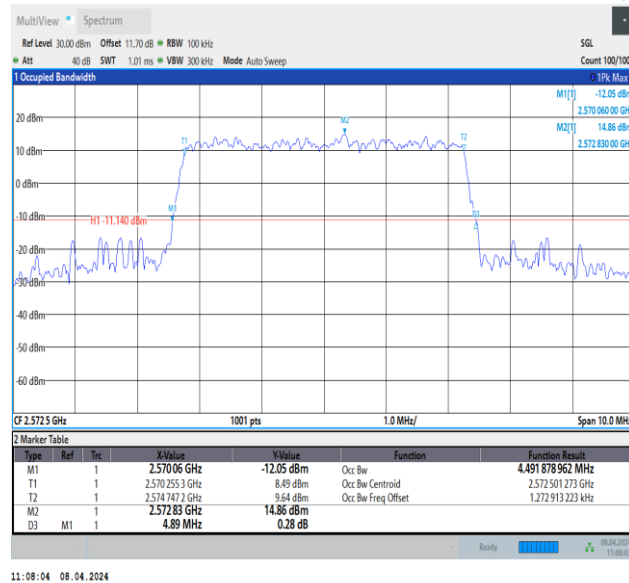

Band13-10MHz-16QAM-23230-50RB#0-PASS

Band13-10MHz-64QAM-23230-50RB#0-PASS

Band38-5MHz-QPSK-37775-25RB#0-PASS

Band38-5MHz-QPSK-38000-25RB#0-PASS

Band38-5MHz-QPSK-38225-25RB#0-PASS

Band38-5MHz-16QAM-37775-25RB#0-PASS