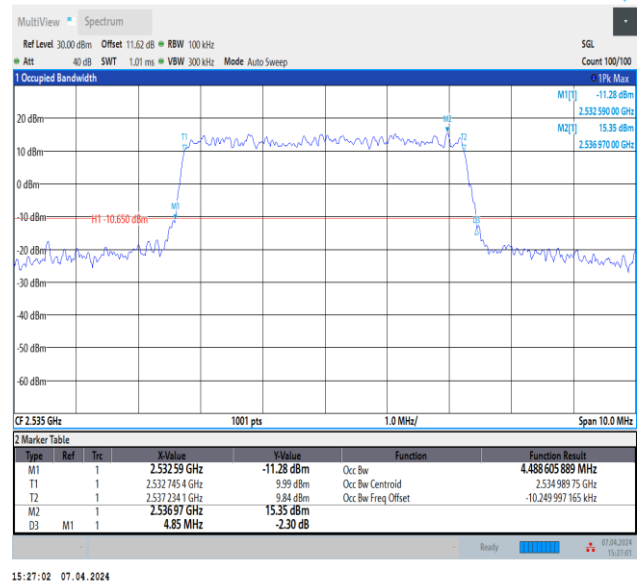

Band7-5MHz-QPSK-20775-25RB#0-PASS

Band7-5MHz-QPSK-21100-25RB#0-PASS

Band7-5MHz-QPSK-21425-25RB#0-PASS

Band7-5MHz-16QAM-20775-25RB#0-PASS

Band7-5MHz-16QAM-21100-25RB#0-PASS

Band7-5MHz-16QAM-21425-25RB#0-PASS