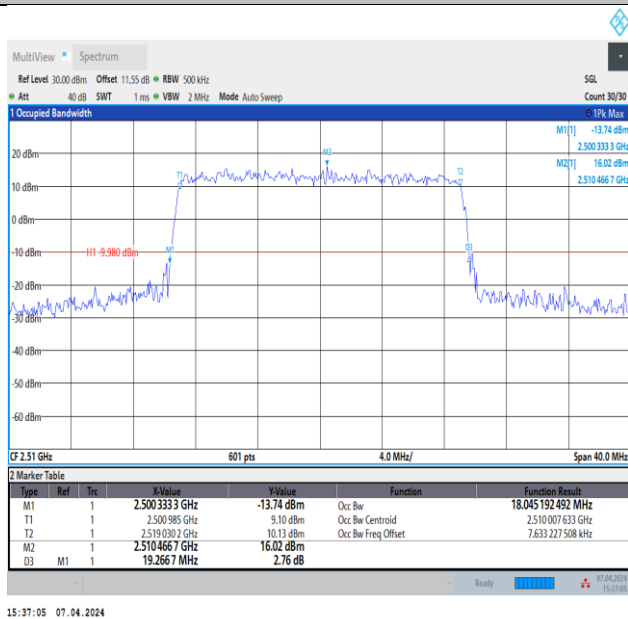

Band7-15MHz-64QAM-20825-75RB#0-PASS

Band7-15MHz-64QAM-21100-75RB#0-PASS

Band7-15MHz-64QAM-21375-75RB#0-PASS

Band7-20MHz-QPSK-20850-100RB#0-PASS

Band7-20MHz-QPSK-21100-100RB#0-PASS

Band7-20MHz-QPSK-21350-100RB#0-PASS