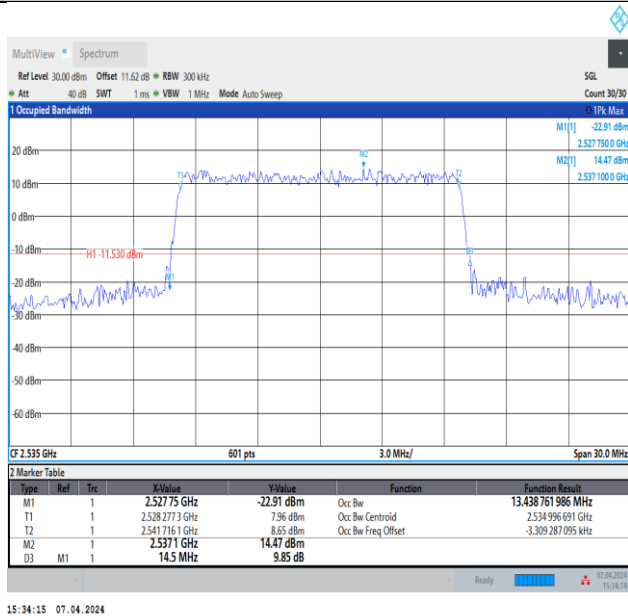

Band7-15MHz-QPSK-20825-75RB#0-PASS

Band7-15MHz-QPSK-21100-75RB#0-PASS

Band7-15MHz-QPSK-21375-75RB#0-PASS

Band7-15MHz-16QAM-20825-75RB#0-PASS

Band7-15MHz-16QAM-21100-75RB#0-PASS

Band7-15MHz-16QAM-21375-75RB#0-PASS