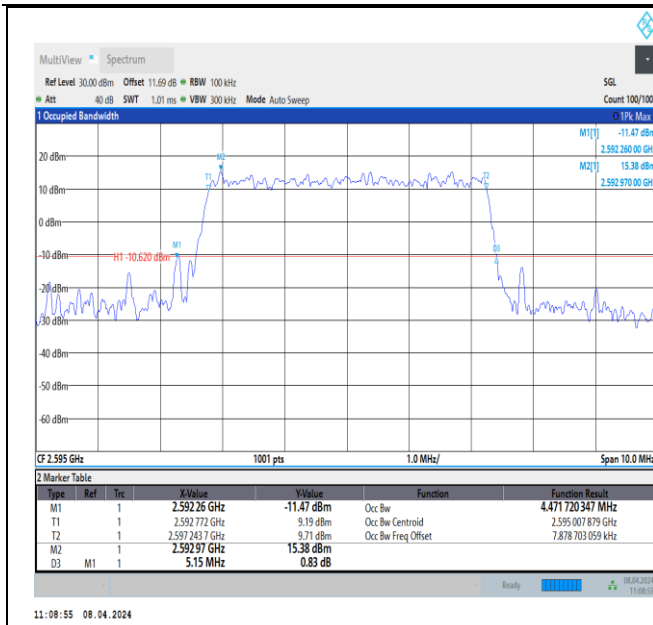

Band13-10MHz-16QAM-23230-50RB#0-PASS

Band13-10MHz-64QAM-23230-50RB#0-PASS

Band38-5MHz-QPSK-37775-25RB#0-PASS

Band38-5MHz-QPSK-38000-25RB#0-PASS

Band38-5MHz-QPSK-38225-25RB#0-PASS

Band38-5MHz-16QAM-37775-25RB#0-PASS