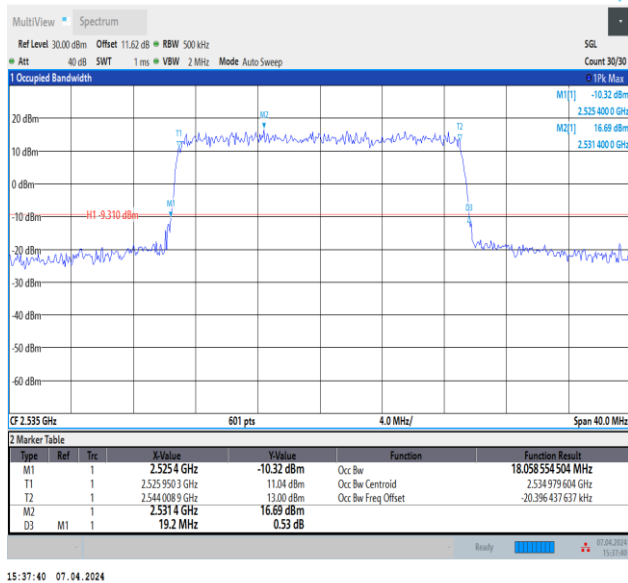

Band7-15MHz-64QAM-20825-75RB#0-PASS

Band7-15MHz-64QAM-21100-75RB#0-PASS

Band7-15MHz-64QAM-21375-75RB#0-PASS

Band7-20MHz-QPSK-20850-100RB#0-PASS

Band7-20MHz-QPSK-21100-100RB#0-PASS

Band7-20MHz-QPSK-21350-100RB#0-PASS