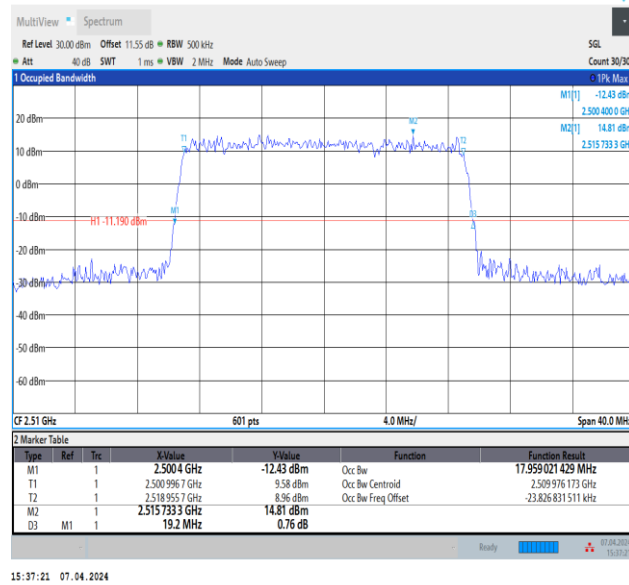

Band7-20MHz-16QAM-20850-100RB#0-PASS

Band7-20MHz-16QAM-21100-100RB#0-PASS

Band7-20MHz-16QAM-21350-100RB#0-PASS

Band7-20MHz-64QAM-20850-100RB#0-PASS

Band7-20MHz-64QAM-21100-100RB#0-PASS

Band7-20MHz-64QAM-21350-100RB#0-PASS