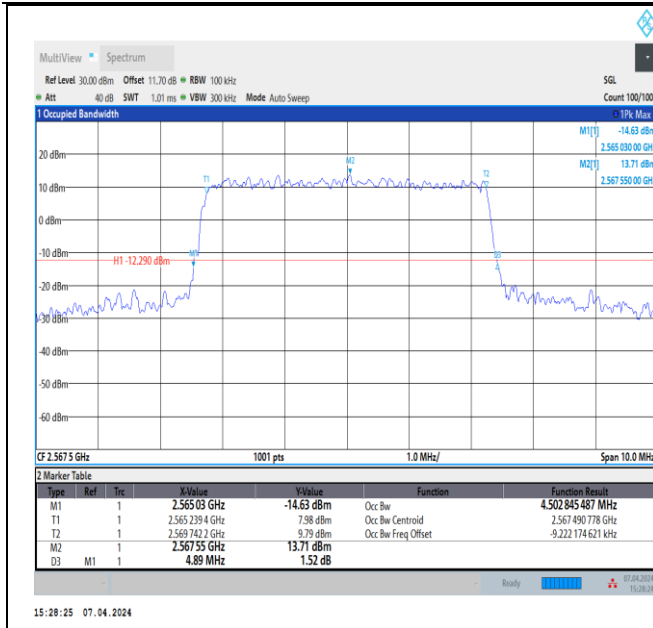

Band7-5MHz-64QAM-20775-25RB#0-PASS