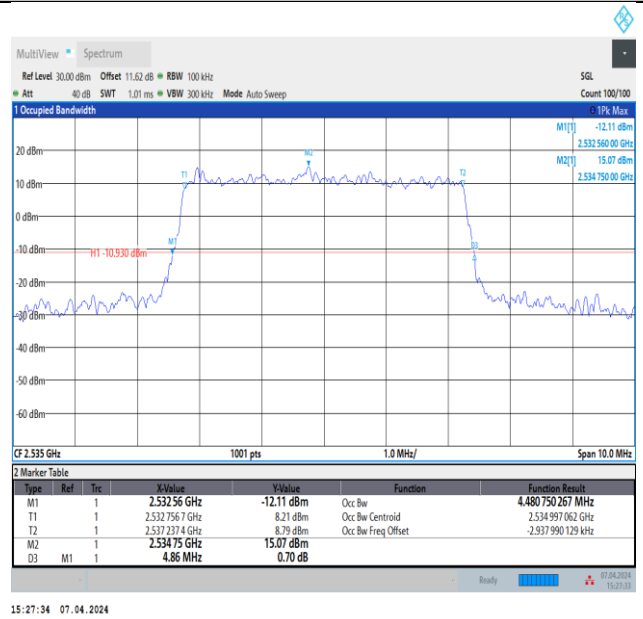

Band7-5MHz-16QAM-21425-25RB#0-PASS