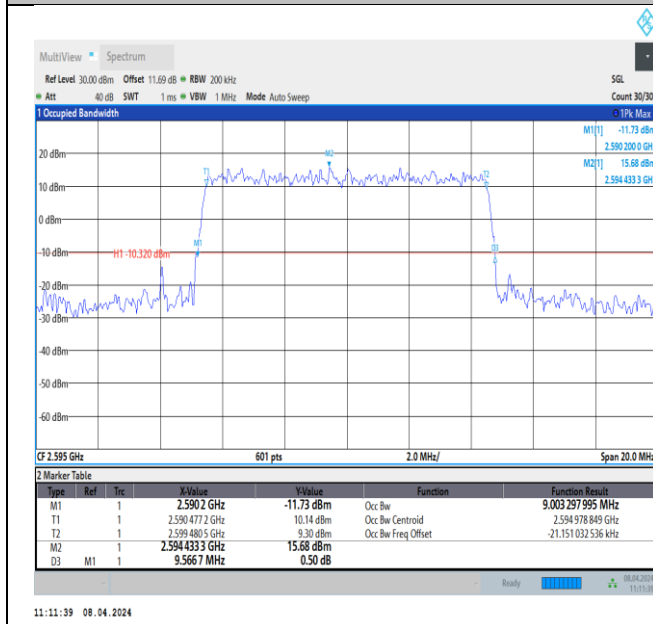

Band38-5MHz-16QAM-38000-25RB#0-PASS

Band38-5MHz-16QAM-38225-25RB#0-PASS

Band38-5MHz-64QAM-37775-25RB#0-PASS

Band38-5MHz-64QAM-38000-25RB#0-PASS

Band38-5MHz-64QAM-38225-25RB#0-PASS

Band38-10MHz-QPSK-37800-50RB#0-PASS