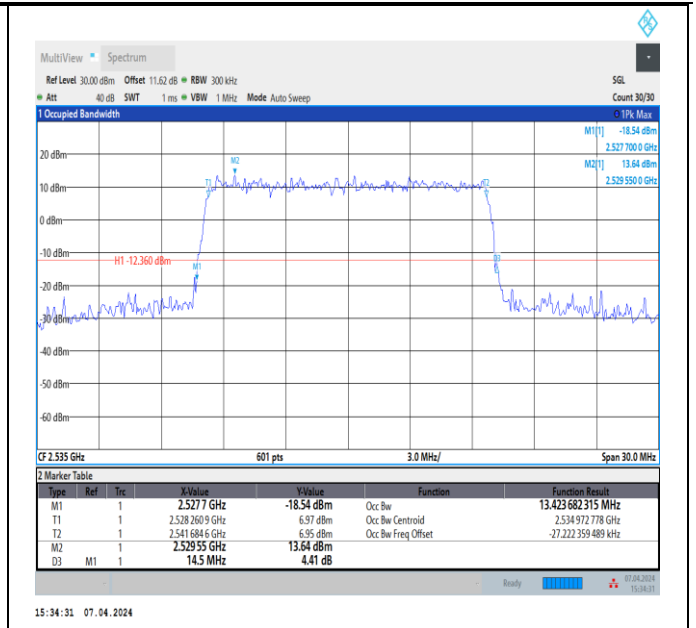

Band7-15MHz-16QAM-21375-75RB#0-PASS