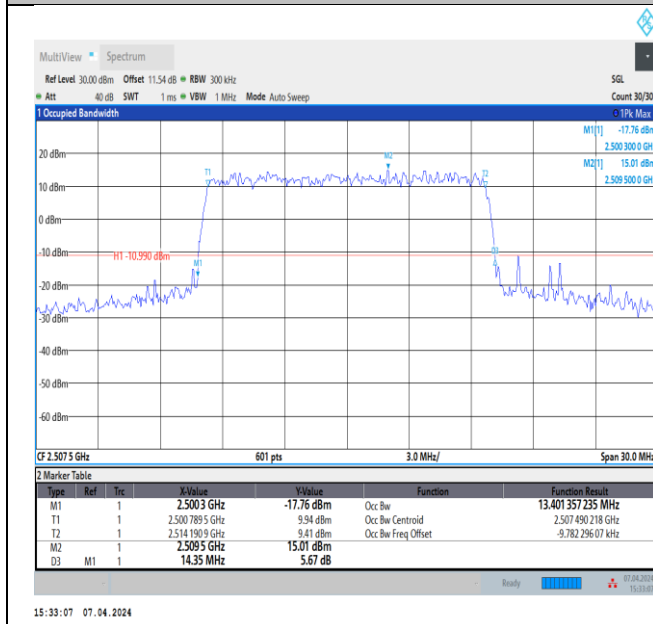

Band7-10MHz-16QAM-20800-50RB#0-PASS

Band7-10MHz-16QAM-21100-50RB#0-PASS

Band7-10MHz-16QAM-21400-50RB#0-PASS

Band7-10MHz-64QAM-20800-50RB#0-PASS

Band7-10MHz-64QAM-21100-50RB#0-PASS

Band7-10MHz-64QAM-21400-50RB#0-PASS