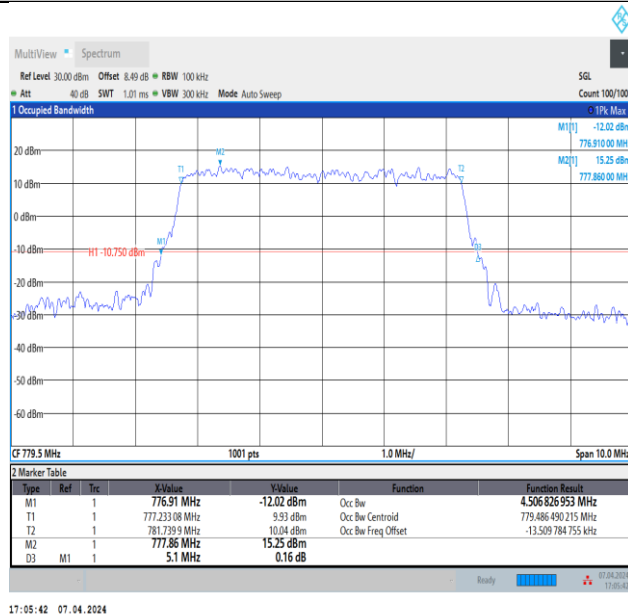

Band 13-5MHz-QPSK-23230-25RB#0-PASS