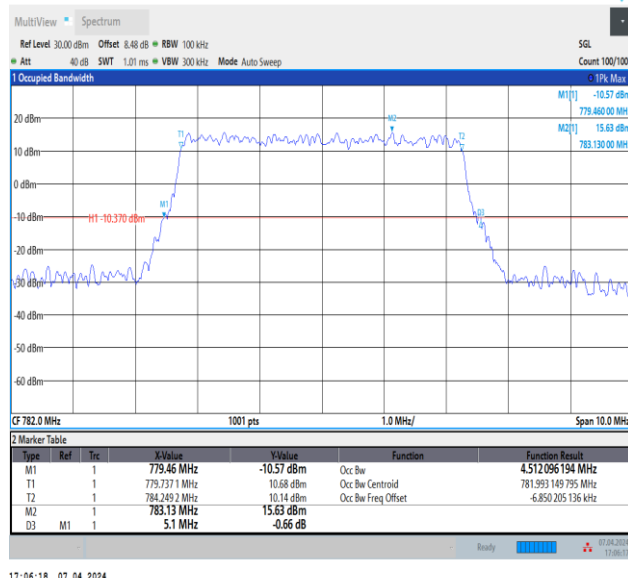

Band7-20MHz-64QAM-21350-100RB#0-PASS