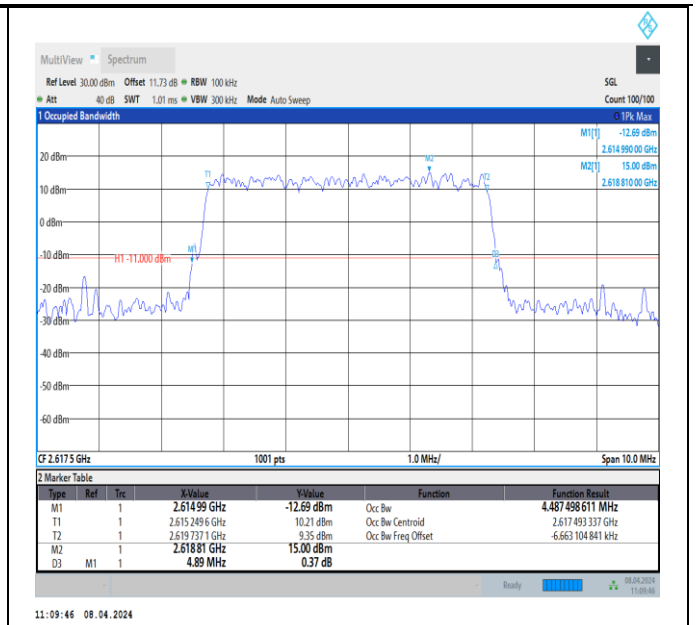

Band38-5MHz-16QAM-37775-25RB#0-PASS