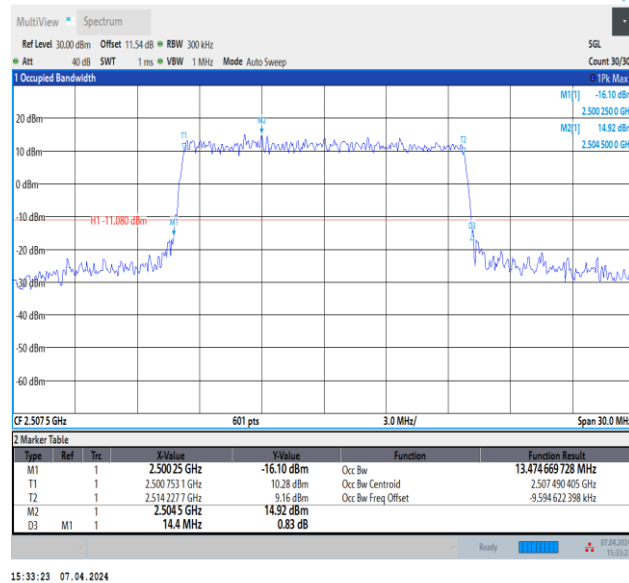

Band7-15MHz-QPSK-21100-75RB#0-PASS