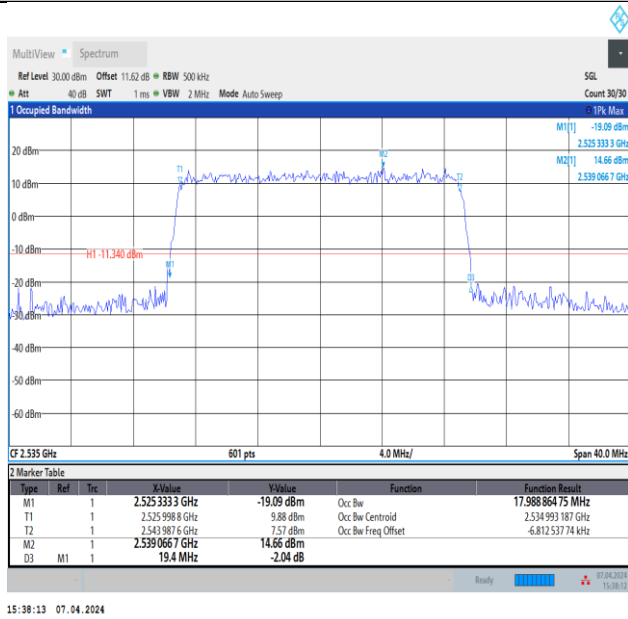

Band7-20MHz-16QAM-20850-100RB#0-PASS

Band7-20MHz-16QAM-21100-100RB#0-PASS

Band7-20MHz-16QAM-21350-100RB#0-PASS

Band7-20MHz-64QAM-20850-100RB#0-PASS

Band7-20MHz-64QAM-21100-100RB#0-PASS

Band7-20MHz-64QAM-21350-100RB#0-PASS