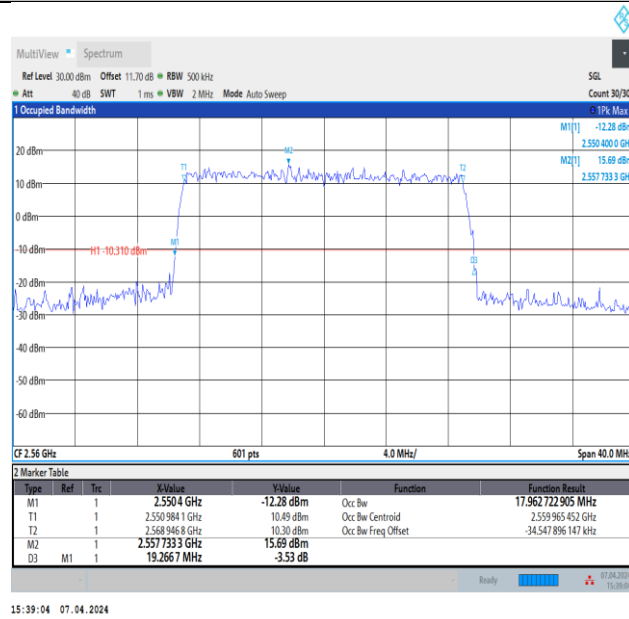

Band7-20MHz-16QAM-20850-100RB#0-PASS

Band7-20MHz-16QAM-21100-100RB#0-PASS

Band7-20MHz-16QAM-21350-100RB#0-PASS

Band7-20MHz-64QAM-20850-100RB#0-PASS

Band7-20MHz-64QAM-21100-100RB#0-PASS

Band7-20MHz-64QAM-21350-100RB#0-PASS