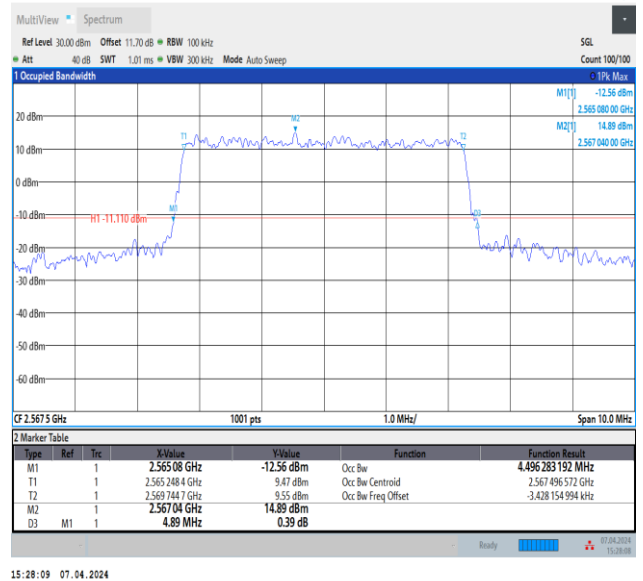

Band7-5MHz-QPSK-20775-25RB#0-PASS

Band7-5MHz-QPSK-21100-25RB#0-PASS

Band7-5MHz-QPSK-21425-25RB#0-PASS

Band7-5MHz-16QAM-20775-25RB#0-PASS

Band7-5MHz-16QAM-21100-25RB#0-PASS

Band7-5MHz-16QAM-21425-25RB#0-PASS