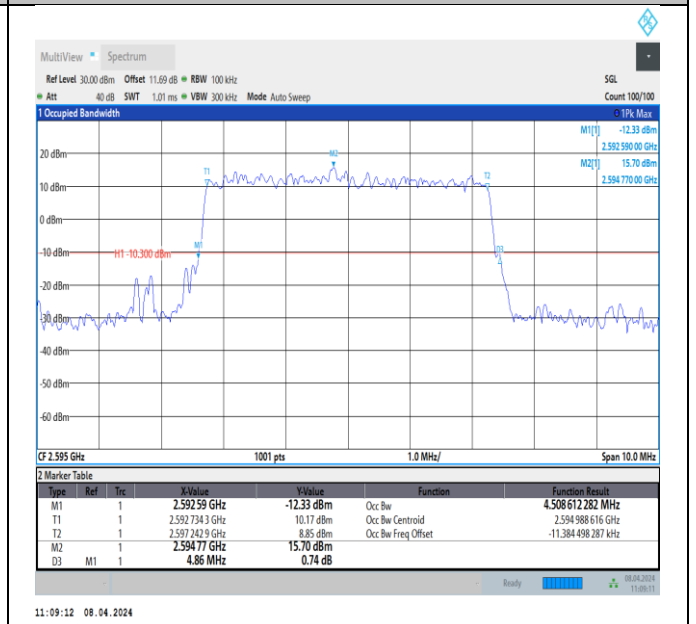

Band38-5MHz-16QAM-38225-25RB#0-PASS