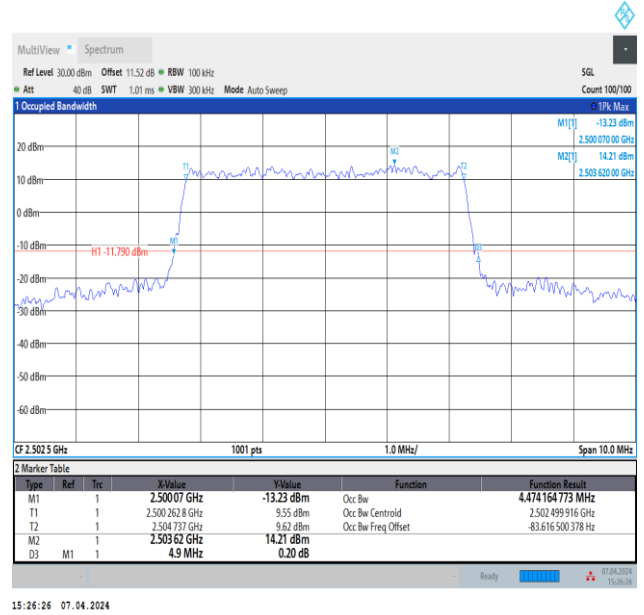

Band7-5MHz-QPSK-20775-25RB#0-PASS

Band7-5MHz-QPSK-21100-25RB#0-PASS

Band7-5MHz-QPSK-21425-25RB#0-PASS

Band7-5MHz-16QAM-20775-25RB#0-PASS

Band7-5MHz-16QAM-21100-25RB#0-PASS

Band7-5MHz-16QAM-21425-25RB#0-PASS