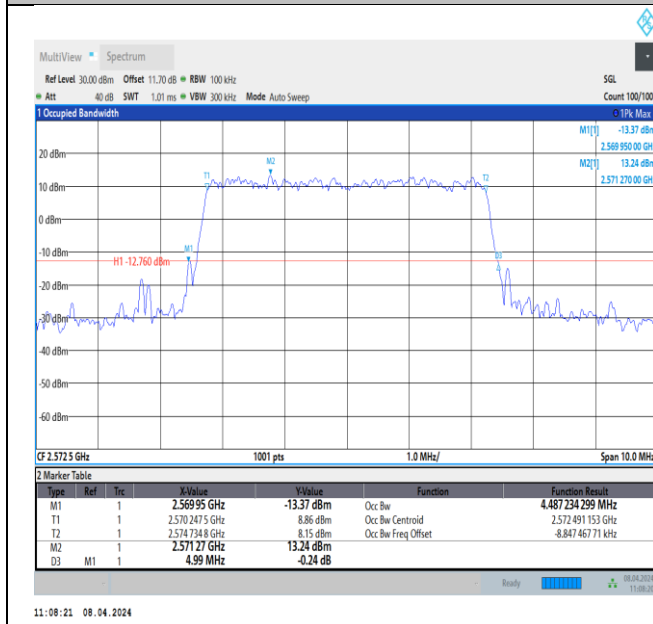

Band38-5MHz-16QAM-38000-25RB#0-PASS