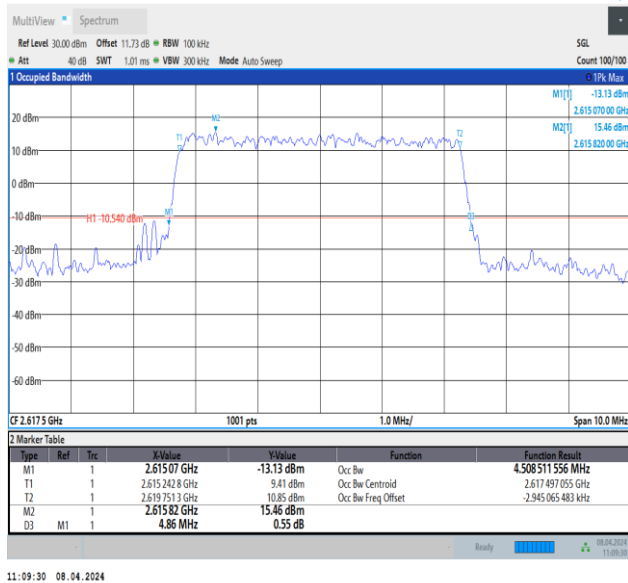

Band13-10MHz-16QAM-23230-50RB#0-PASS

Band13-10MHz-64QAM-23230-50RB#0-PASS

Band38-5MHz-QPSK-37775-25RB#0-PASS

Band38-5MHz-QPSK-38000-25RB#0-PASS

Band38-5MHz-QPSK-38225-25RB#0-PASS

Band38-5MHz-16QAM-37775-25RB#0-PASS