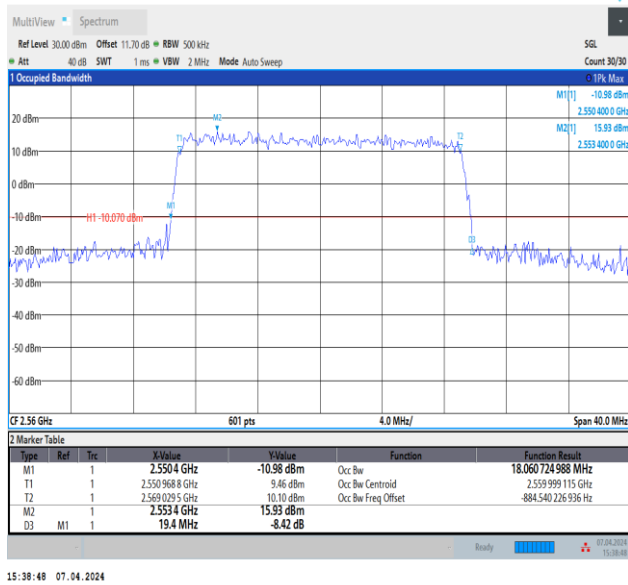

Band7-20MHz-16QAM-20850-100RB#0-PASS