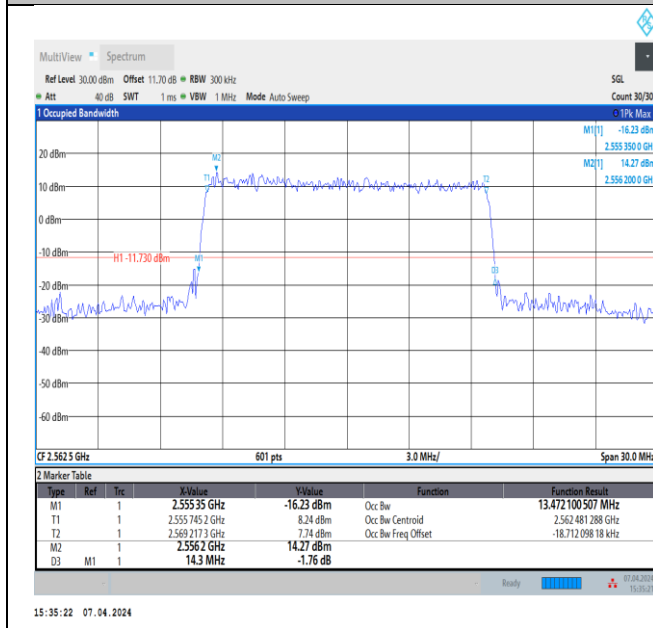

Band7-15MHz-64QAM-20825-75RB#0-PASS