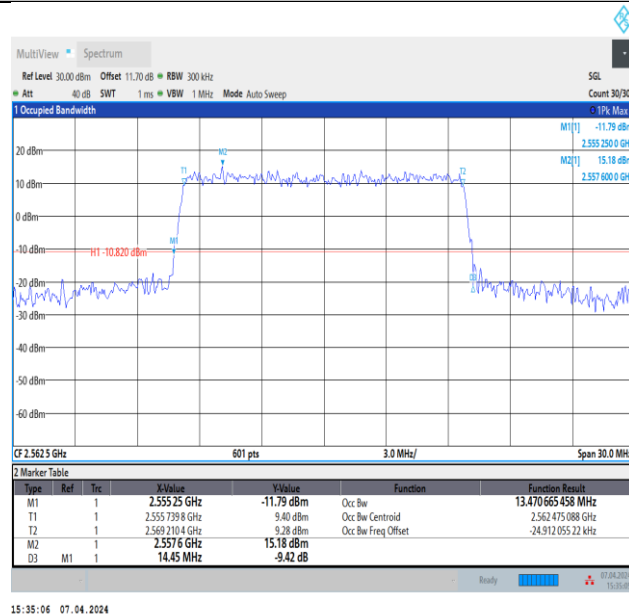

Band7-15MHz-QPSK-20825-75RB#0-PASS

Band7-15MHz-QPSK-21100-75RB#0-PASS

Band7-15MHz-QPSK-21375-75RB#0-PASS

Band7-15MHz-16QAM-20825-75RB#0-PASS

Band7-15MHz-16QAM-21100-75RB#0-PASS

Band7-15MHz-16QAM-21375-75RB#0-PASS