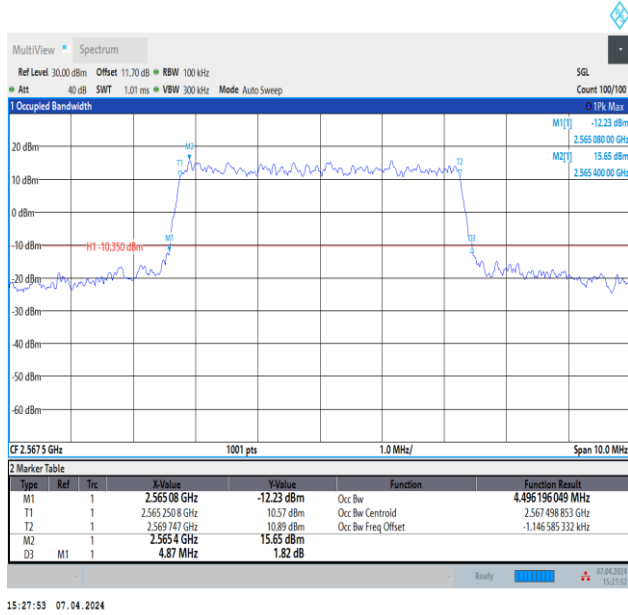

Band7-5MHz-QPSK-20775-25RB#0-PASS

Band7-5MHz-QPSK-21100-25RB#0-PASS

Band7-5MHz-QPSK-21425-25RB#0-PASS

Band7-5MHz-16QAM-20775-25RB#0-PASS

Band7-5MHz-16QAM-21100-25RB#0-PASS

Band7-5MHz-16QAM-21425-25RB#0-PASS