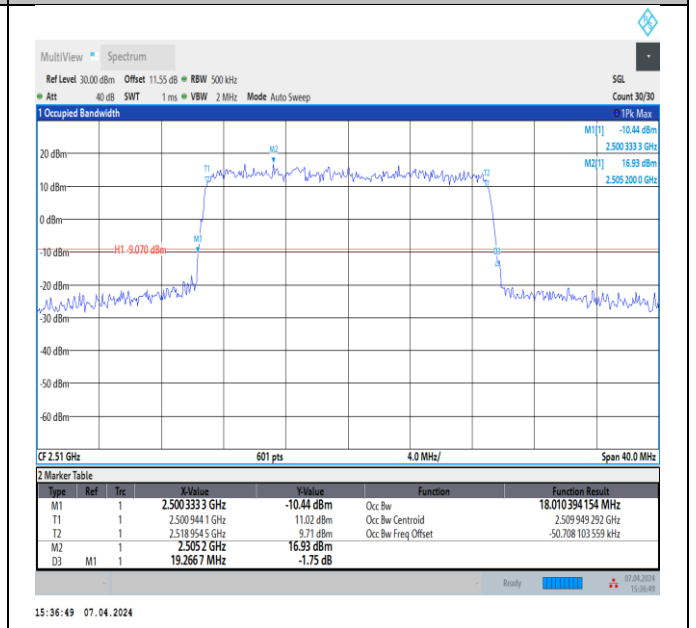

Band7-15MHz-64QAM-21100-75RB#0-PASS