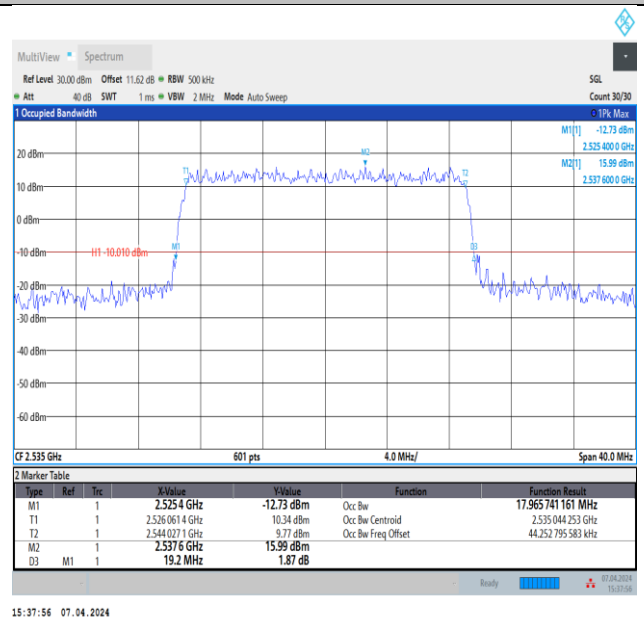

Band7-20MHz-QPSK-21350-100RB#0-PASS