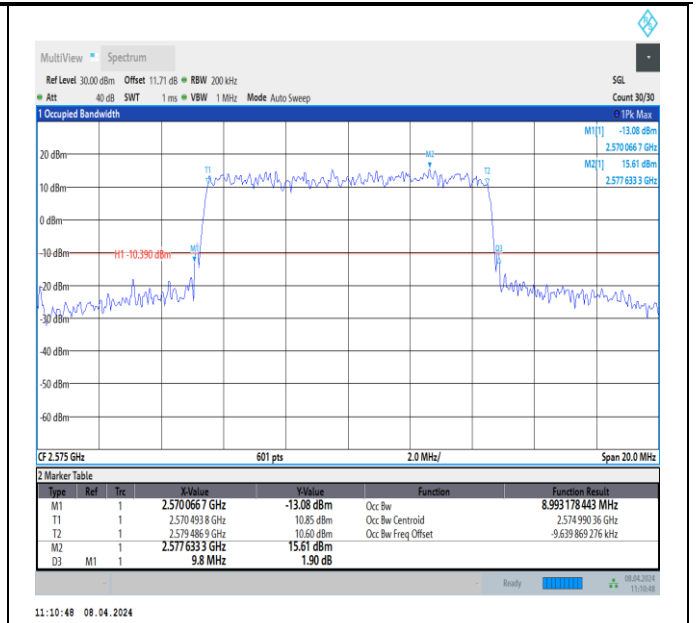

Band38-5MHz-16QAM-38000-25RB#0-PASS

Band38-5MHz-16QAM-38225-25RB#0-PASS

Band38-5MHz-64QAM-37775-25RB#0-PASS

Band38-5MHz-64QAM-38000-25RB#0-PASS

Band38-5MHz-64QAM-38225-25RB#0-PASS

Band38-10MHz-QPSK-37800-50RB#0-PASS