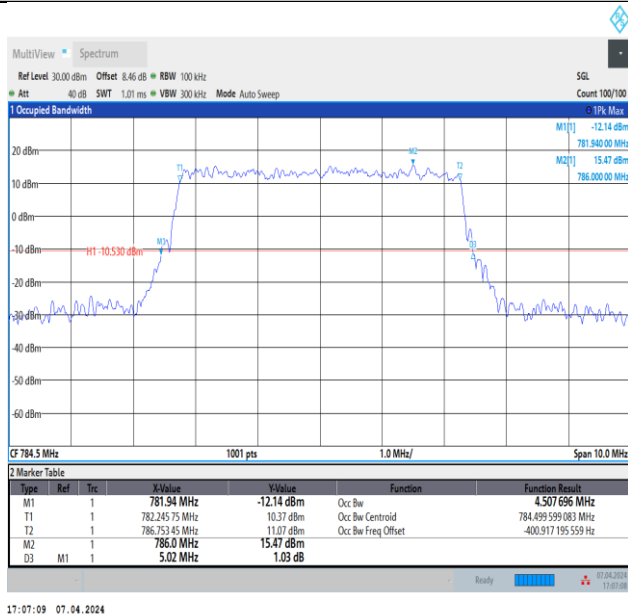

Band 13-5MHz-QPSK-23205-25RB#0-PASS