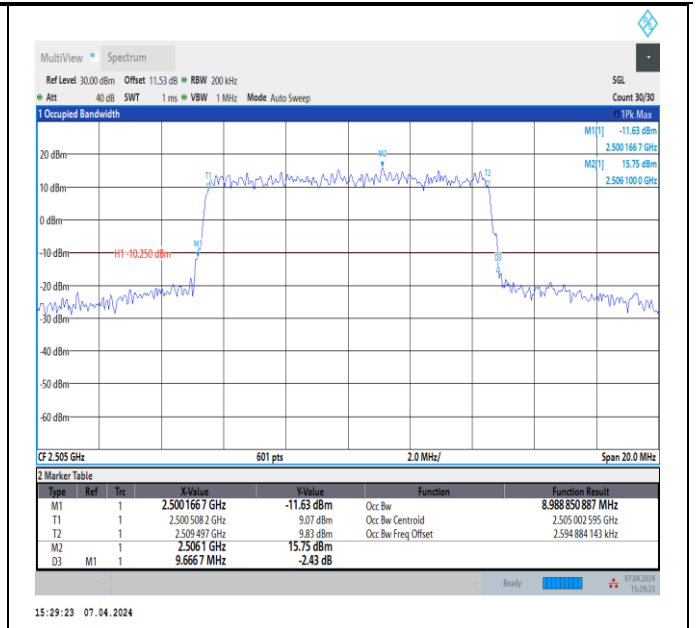

Band7-5MHz-64QAM-21100-25RB#0-PASS