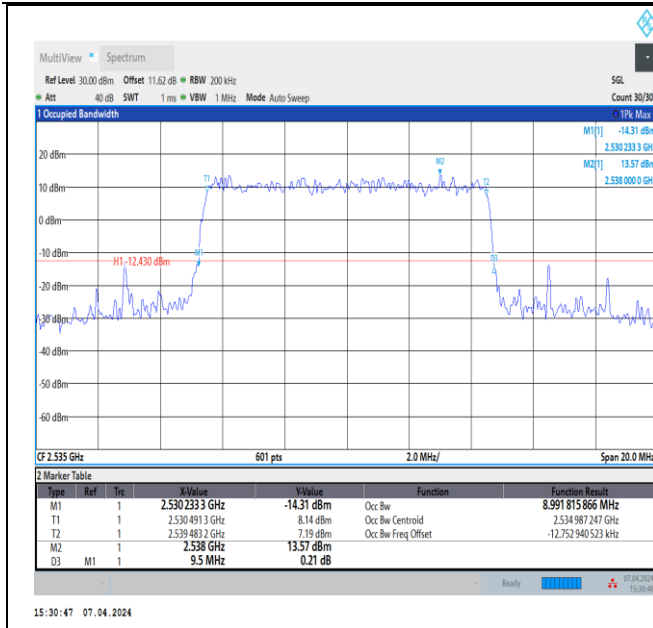

Band7-10MHz-16QAM-20800-50RB#0-PASS

Band7-10MHz-16QAM-21100-50RB#0-PASS

Band7-10MHz-16QAM-21400-50RB#0-PASS

Band7-10MHz-64QAM-20800-50RB#0-PASS

Band7-10MHz-64QAM-21100-50RB#0-PASS

Band7-10MHz-64QAM-21400-50RB#0-PASS