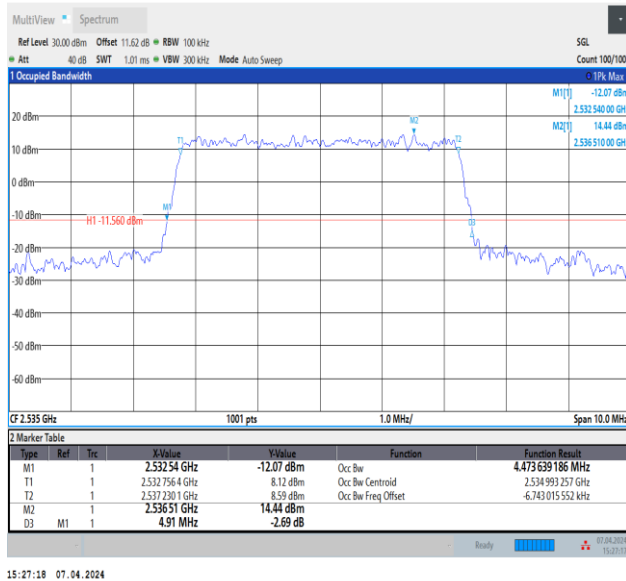

Band7-5MHz-QPSK-20775-25RB#0-PASS

Band7-5MHz-QPSK-21100-25RB#0-PASS

Band7-5MHz-QPSK-21425-25RB#0-PASS

Band7-5MHz-16QAM-20775-25RB#0-PASS

Band7-5MHz-16QAM-21100-25RB#0-PASS

Band7-5MHz-16QAM-21425-25RB#0-PASS