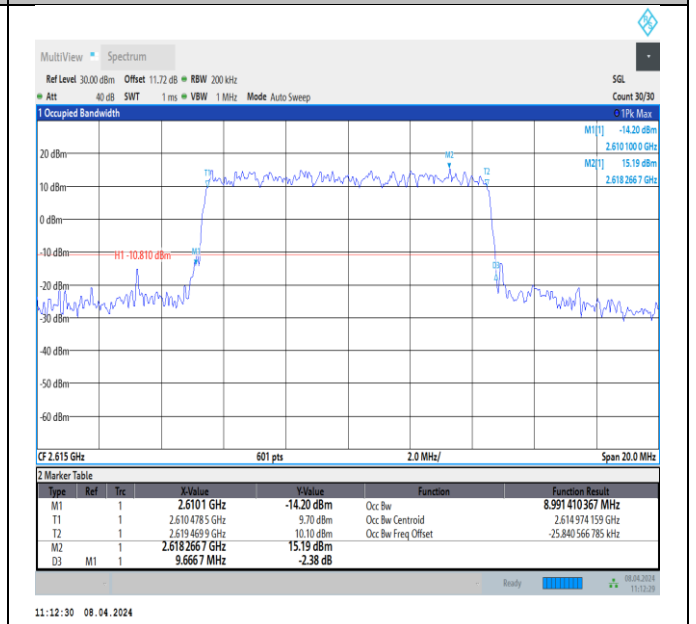

Band38-10MHz-QPSK-37800-50RB#0-PASS

Band38-10MHz-QPSK-38200-50RB#0-PASS