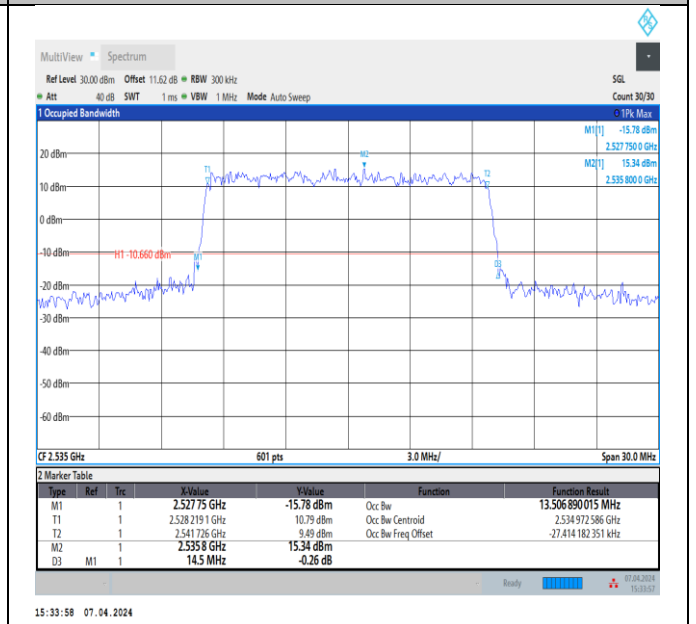

Band7-10MHz-64QAM-21400-50RB#0-PASS