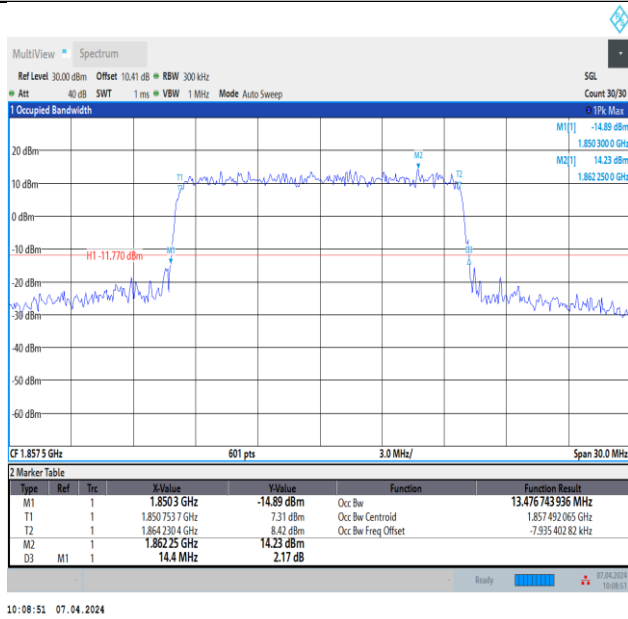

Band2-15MHz-QPSK-19125-75RB#0-PASS

Band2-15MHz-16QAM-18675-75RB#0-PASS

Band2-15MHz-16QAM-18900-75RB#0-PASS

Band2-15MHz-16QAM-19125-75RB#0-PASS

Band2-15MHz-64QAM-18675-75RB#0-PASS

Band2-15MHz-64QAM-18900-75RB#0-PASS