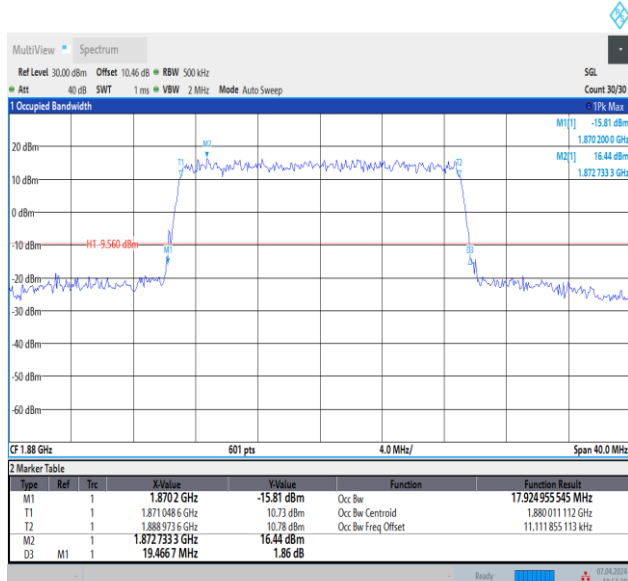

Band2-15MHz-64QAM-19125-75RB#0-PASS

10:57:40 07.04.2024

Band2-20MHz-QPSK-18900-100RB#0-PASS