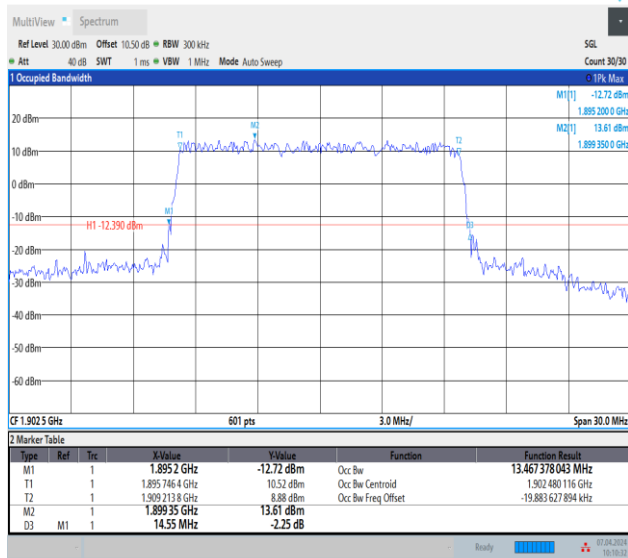

Band2-15MHz-QPSK-19125-75RB#0-PASS

Band2-15MHz-16QAM-18675-75RB#0-PASS

Band2-15MHz-16QAM-18900-75RB#0-PASS

Band2-15MHz-16QAM-19125-75RB#0-PASS

Band2-15MHz-64QAM-18675-75RB#0-PASS

Band2-15MHz-64QAM-18900-75RB#0-PASS