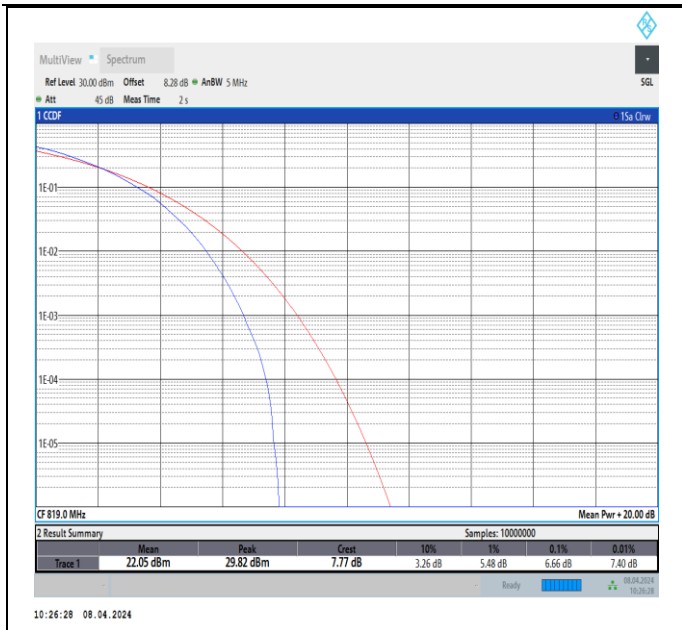

26(814-824)-1.4MHz-64QAM-26783-6RB#0-PASS