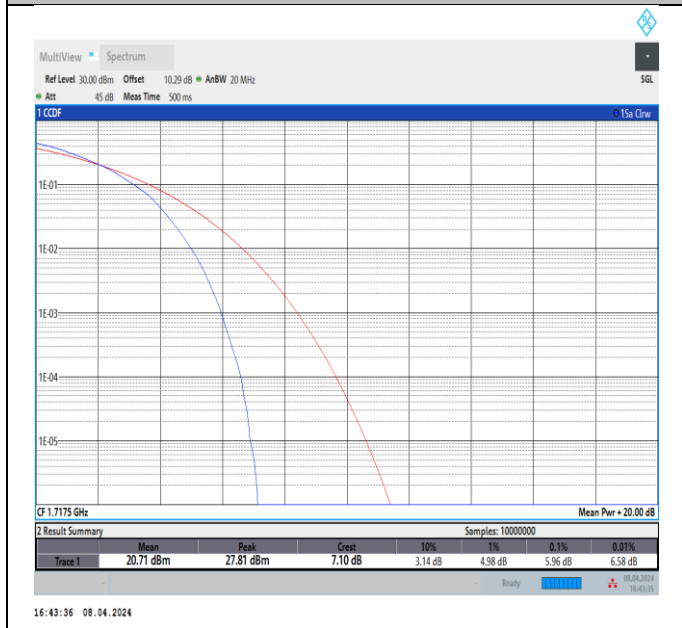

Band66-5MHz-64QAM-132647-25RB#0-PASS

Band66-10MHz-64QAM-132022-50RB#0-PASS

Band66-10MHz-64QAM-132322-50RB#0-PASS

Band66-10MHz-64QAM-132622-50RB#0-PASS

Band66-15MHz-64QAM-132047-75RB#0-PASS

Band66-15MHz-64QAM-132322-75RB#0-PASS