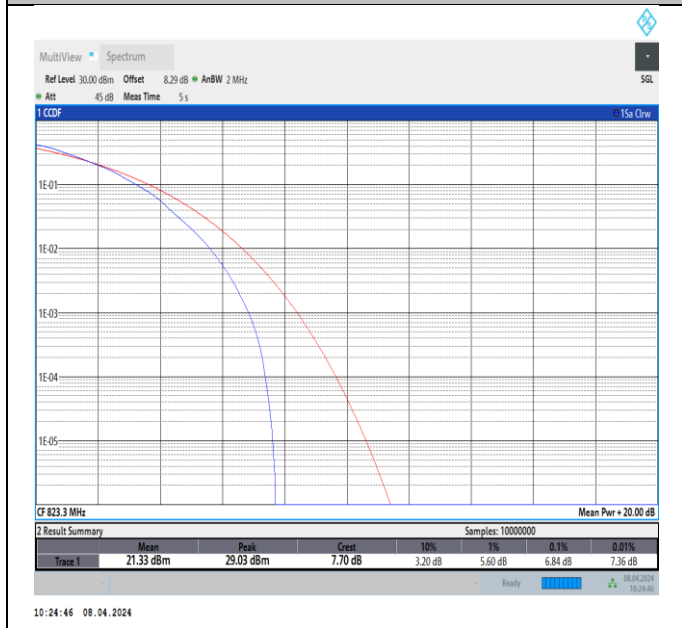

Band66-15MHz-64QAM-132597-75RB#0-PASS

Band66-20MHz-64QAM-132072-100RB#0-PASS

Band66-20MHz-64QAM-132322-100RB#0-PASS

Band66-20MHz-64QAM-132572-100RB#0-PASS

26(814-824)-1.4MHz-64QAM-26697-6RB#0-PASS

26(814-824)-1.4MHz-64QAM-26740-6RB#0-PASS