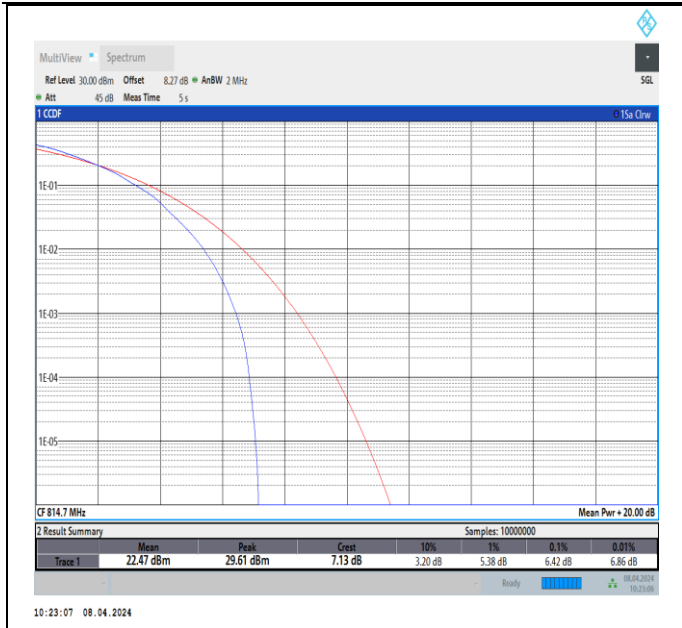

Band66-15MHz-64QAM-132597-75RB#0-PASS

Band66-20MHz-64QAM-132072-100RB#0-PASS

Band66-20MHz-64QAM-132322-100RB#0-PASS

Band66-20MHz-64QAM-132572-100RB#0-PASS

26(814-824)-1.4MHz-64QAM-26697-6RB#0-PASS

26(814-824)-1.4MHz-64QAM-26740-6RB#0-PASS