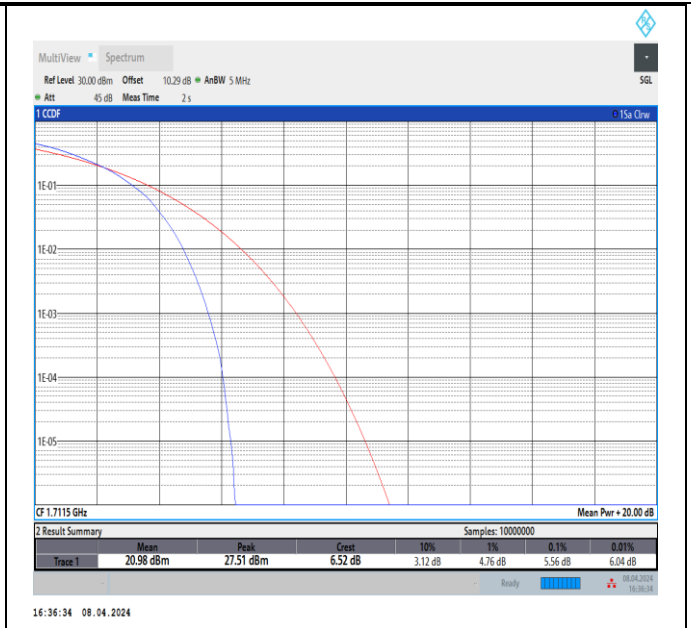

Band66-1.4MHz-64QAM-132665-6RB#0-PASS

Band66-3MHz-64QAM-131987-15RB#0-PASS

Band66-3MHz-64QAM-132322-15RB#0-PASS

Band66-3MHz-64QAM-132657-15RB#0-PASS

Band66-5MHz-64QAM-131997-25RB#0-PASS

Band66-5MHz-64QAM-132322-25RB#0-PASS