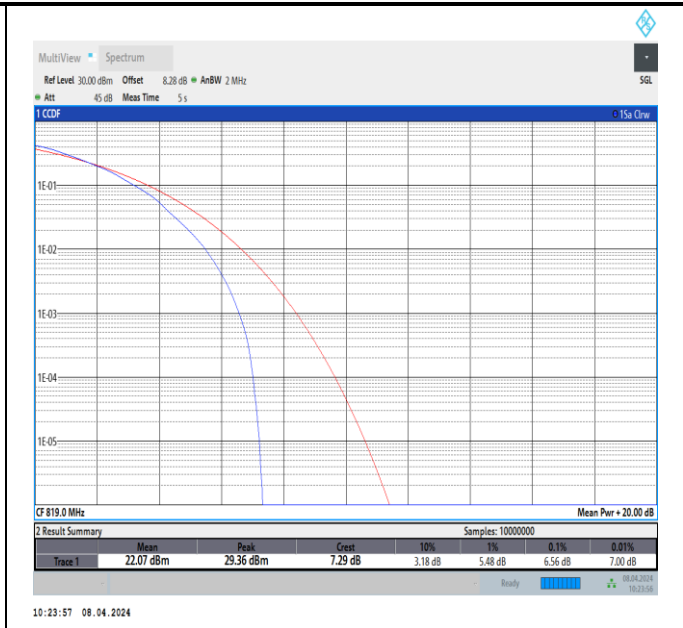

Band66-15MHz-64QAM-132597-75RB#0-PASS

Band66-20MHz-64QAM-132072-100RB#0-PASS

Band66-20MHz-64QAM-132322-100RB#0-PASS

Band66-20MHz-64QAM-132572-100RB#0-PASS

26(814-824)-1.4MHz-64QAM-26697-6RB#0-PASS

26(814-824)-1.4MHz-64QAM-26740-6RB#0-PASS