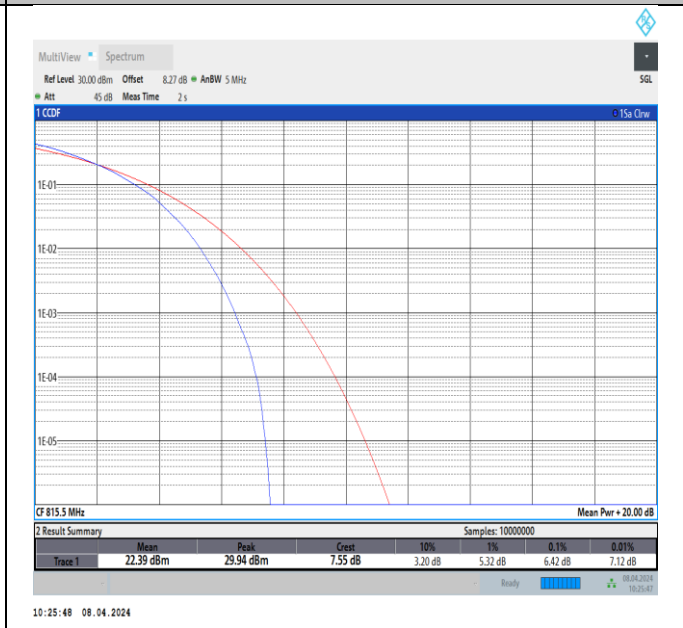

26(814-824)-1.4MHz-64QAM-26740-6RB#0-PASS