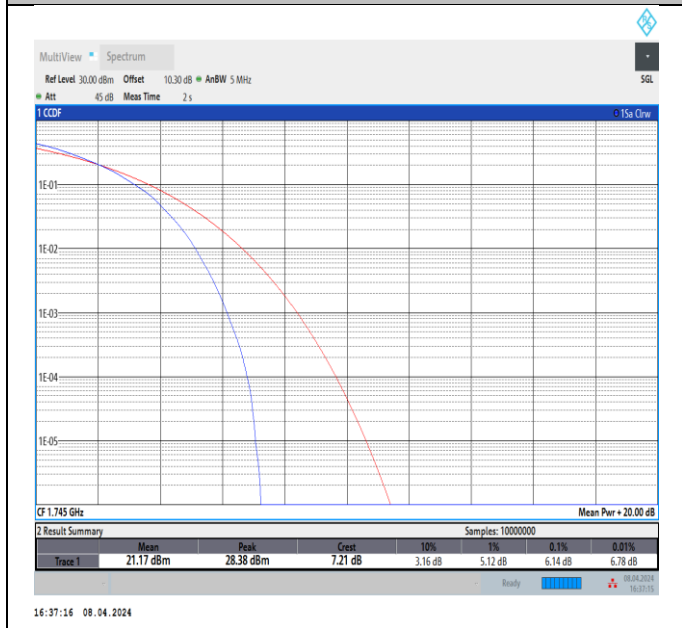

Band66-1.4MHz-64QAM-132665-6RB#0-PASS

Band66-3MHz-64QAM-131987-15RB#0-PASS

Band66-3MHz-64QAM-132322-15RB#0-PASS

Band66-3MHz-64QAM-132657-15RB#0-PASS

Band66-5MHz-64QAM-131997-25RB#0-PASS

Band66-5MHz-64QAM-132322-25RB#0-PASS