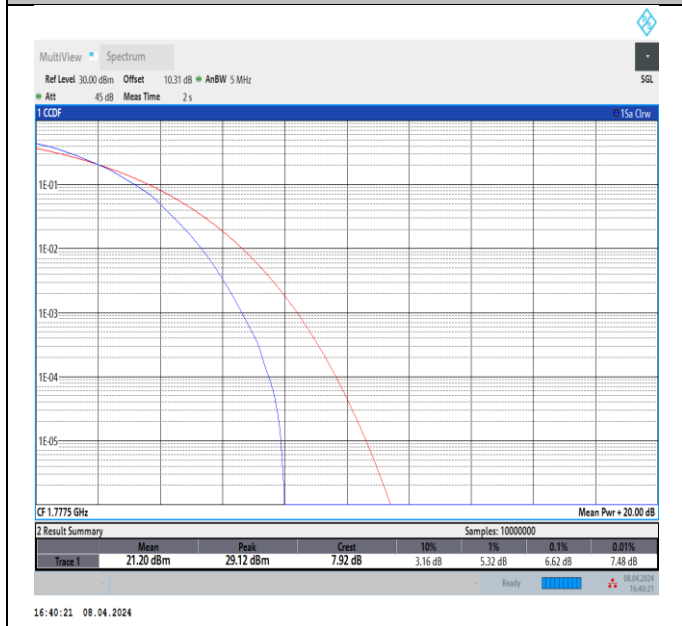

Band66-1.4MHz-64QAM-132665-6RB#0-PASS

Band66-3MHz-64QAM-131987-15RB#0-PASS

Band66-3MHz-64QAM-132322-15RB#0-PASS

Band66-3MHz-64QAM-132657-15RB#0-PASS

Band66-5MHz-64QAM-131997-25RB#0-PASS

Band66-5MHz-64QAM-132322-25RB#0-PASS