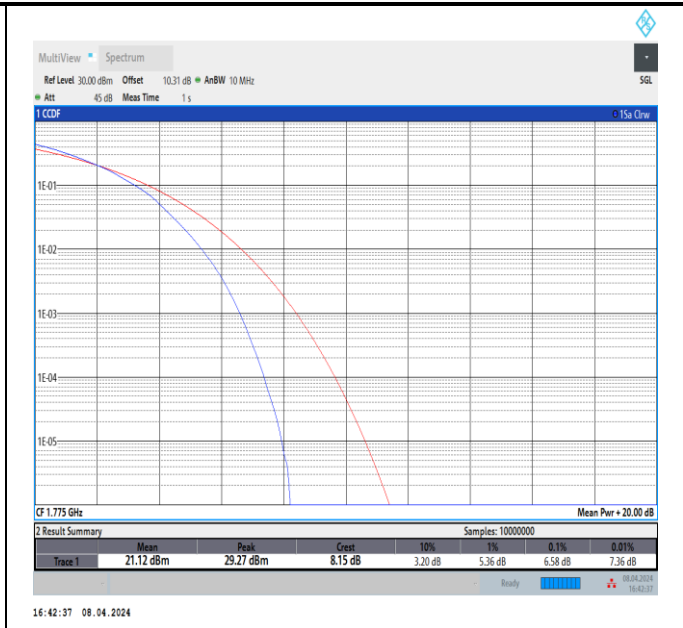

Band66-10MHz-64QAM-132022-50RB#0-PASS