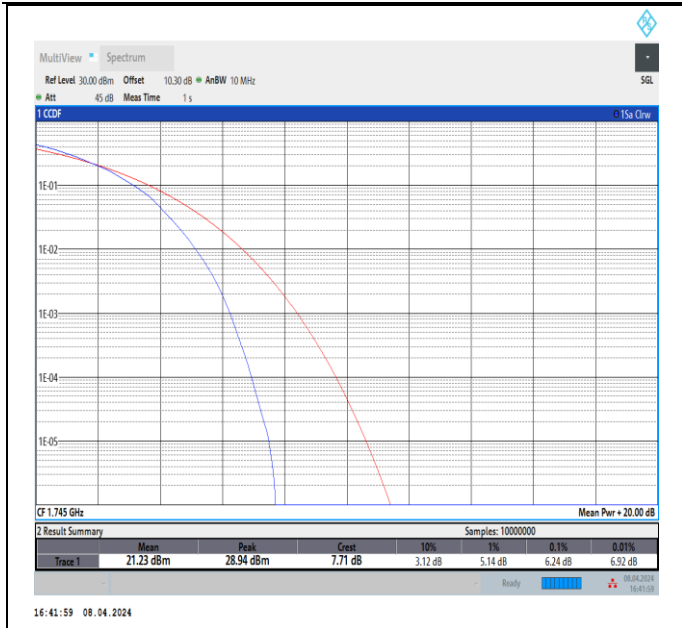

Band66-5MHz-64QAM-132647-25RB#0-PASS