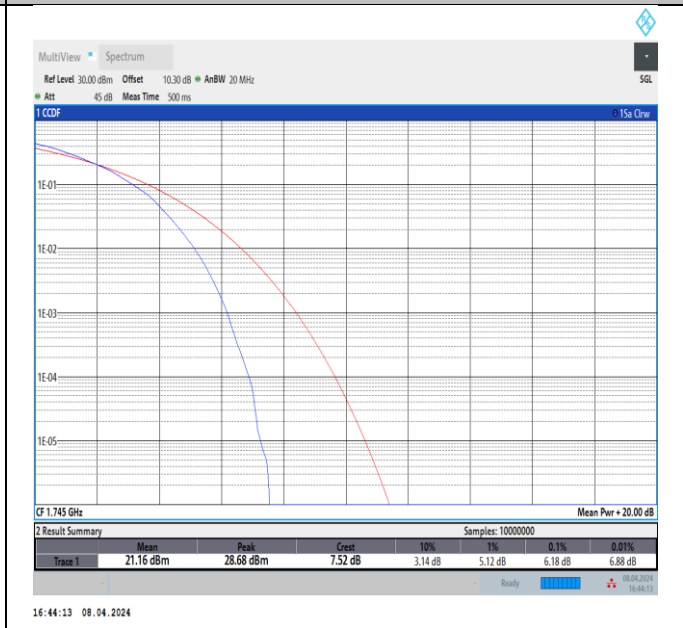

Band66-5MHz-64QAM-132647-25RB#0-PASS

Band66-10MHz-64QAM-132022-50RB#0-PASS

Band66-10MHz-64QAM-132322-50RB#0-PASS

Band66-10MHz-64QAM-132622-50RB#0-PASS

Band66-15MHz-64QAM-132047-75RB#0-PASS

Band66-15MHz-64QAM-132322-75RB#0-PASS