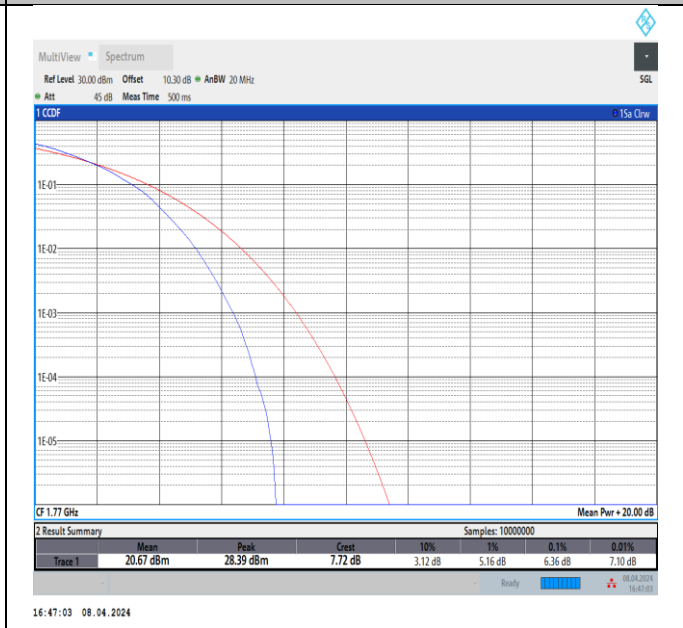

Band66-20MHz-64QAM-132072-100RB#0-PASS