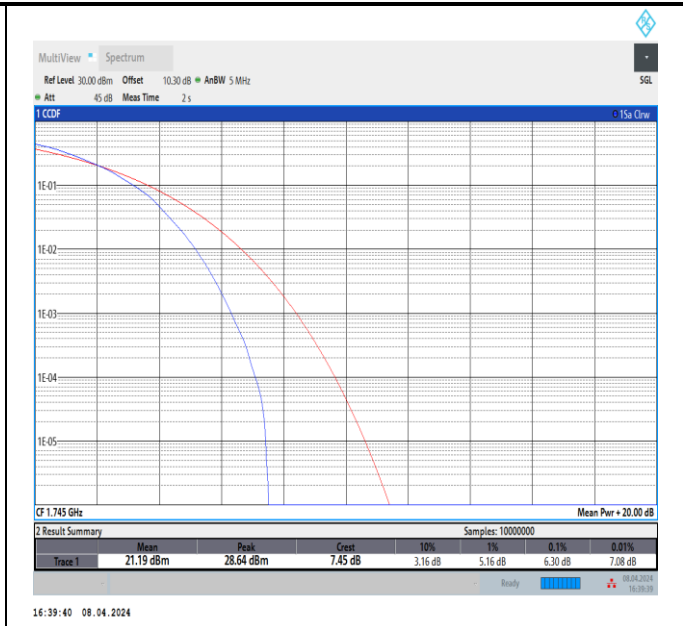

Band66-1.4MHz-64QAM-132665-6RB#0-PASS

Band66-3MHz-64QAM-131987-15RB#0-PASS

Band66-3MHz-64QAM-132322-15RB#0-PASS

Band66-3MHz-64QAM-132657-15RB#0-PASS

Band66-5MHz-64QAM-131997-25RB#0-PASS

Band66-5MHz-64QAM-132322-25RB#0-PASS