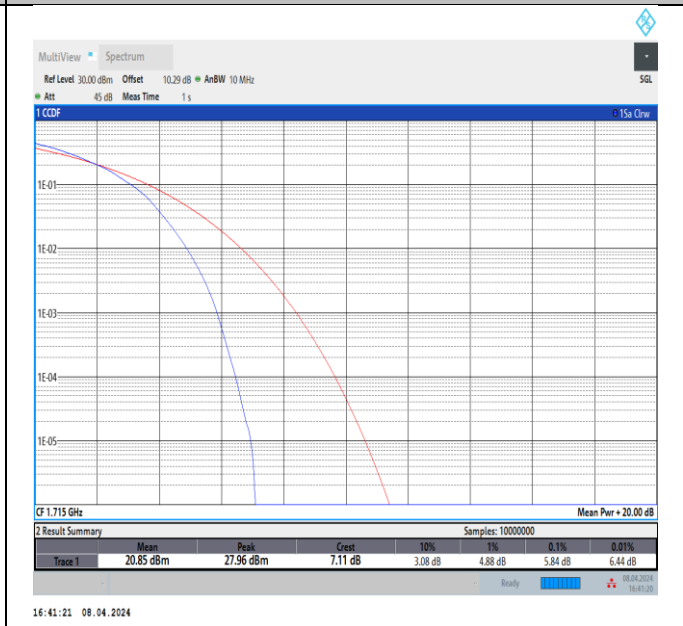

Band66-5MHz-64QAM-132322-25RB#0-PASS