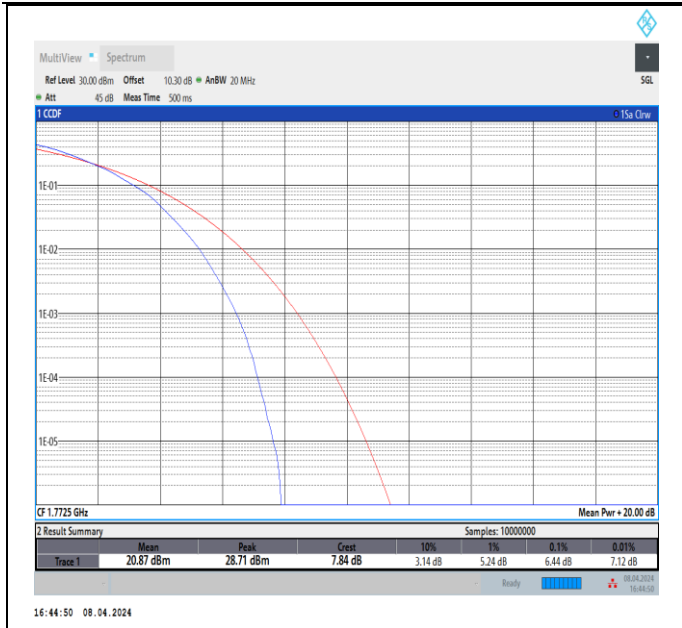

Band66-5MHz-64QAM-132647-25RB#0-PASS

Band66-10MHz-64QAM-132022-50RB#0-PASS

Band66-10MHz-64QAM-132322-50RB#0-PASS

Band66-10MHz-64QAM-132622-50RB#0-PASS

Band66-15MHz-64QAM-132047-75RB#0-PASS

Band66-15MHz-64QAM-132322-75RB#0-PASS