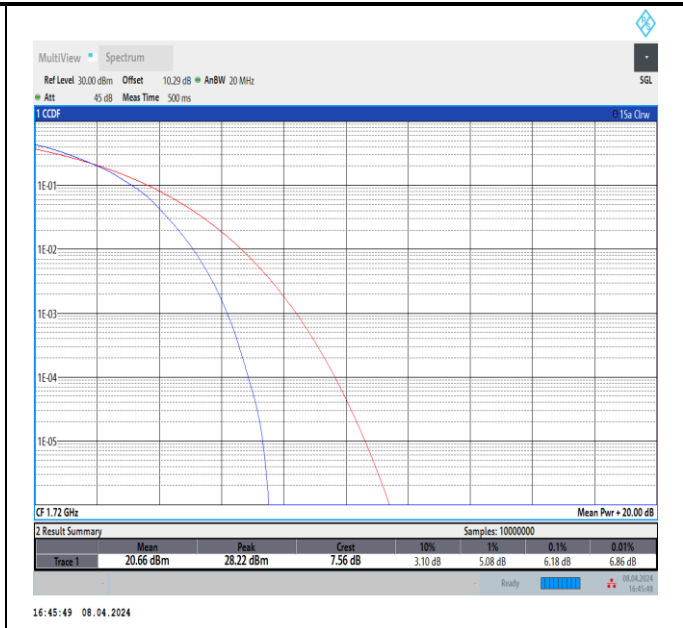

Band66-15MHz-64QAM-132322-75RB#0-PASS