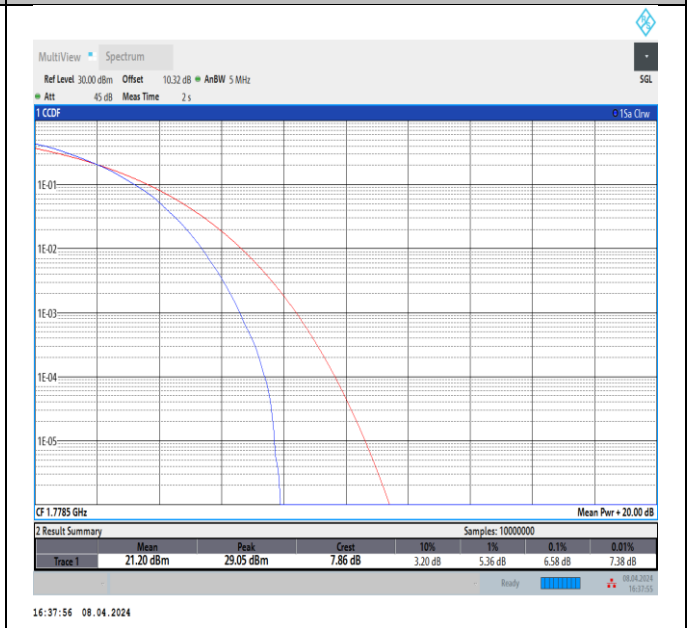

Band66-1.4MHz-64QAM-132665-6RB#0-PASS

Band66-3MHz-64QAM-131987-15RB#0-PASS

Band66-3MHz-64QAM-132322-15RB#0-PASS

Band66-3MHz-64QAM-132657-15RB#0-PASS

Band66-5MHz-64QAM-131997-25RB#0-PASS

Band66-5MHz-64QAM-132322-25RB#0-PASS