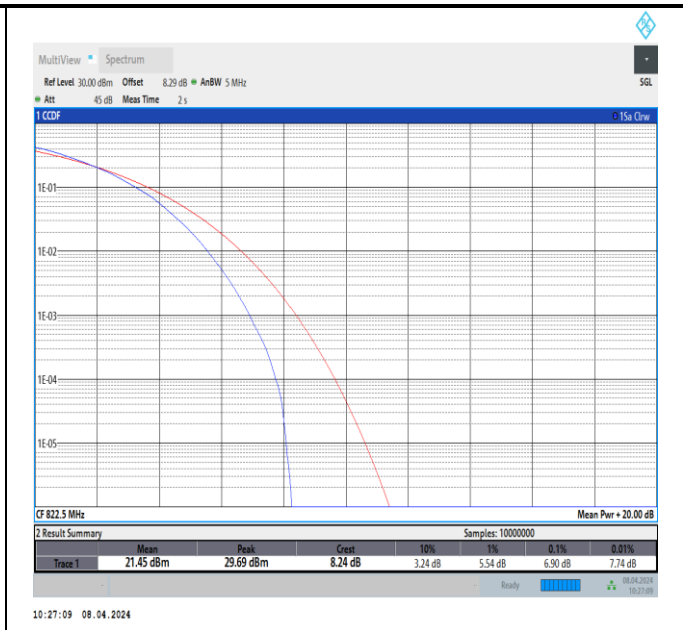

26(814-824)-3MHz-64QAM-26705-15RB#0-PASS