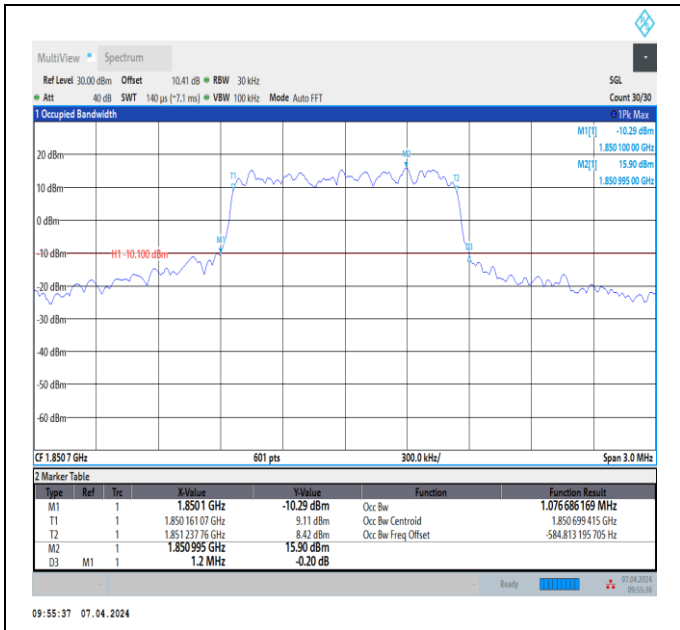

Test Graphs