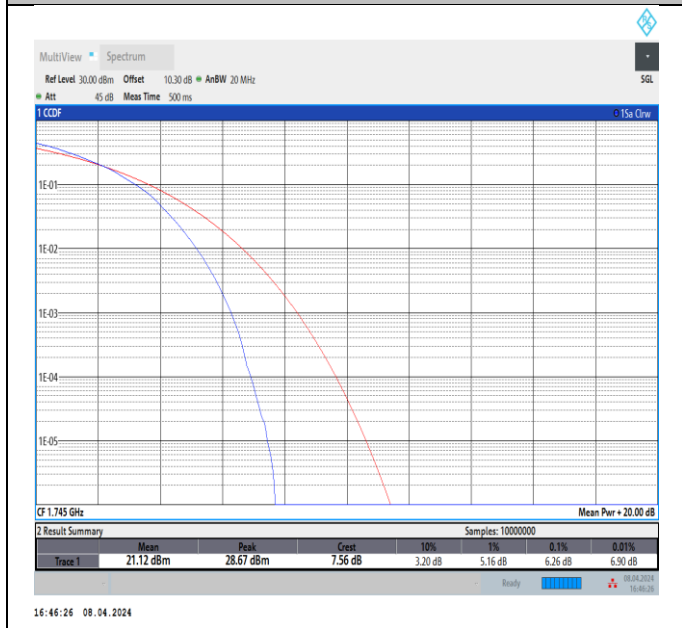

Band66-15MHz-64QAM-132597-75RB#0-PASS