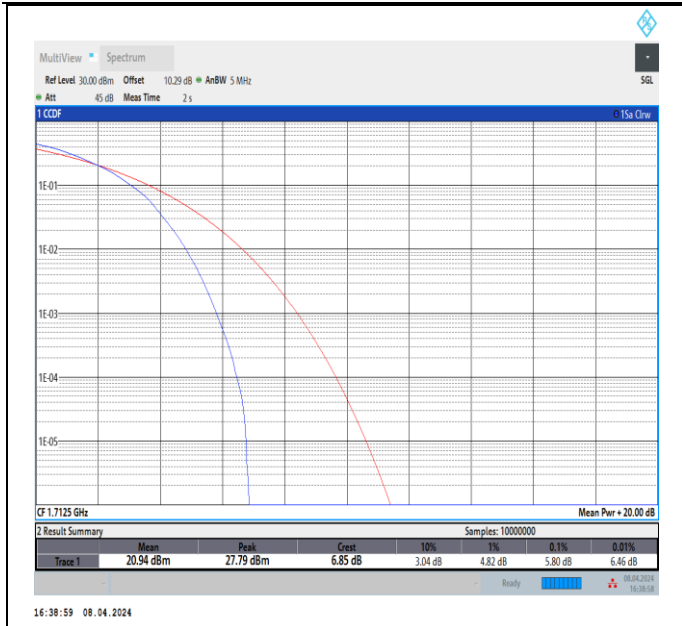

Band66-1.4MHz-64QAM-132665-6RB#0-PASS

Band66-3MHz-64QAM-131987-15RB#0-PASS

Band66-3MHz-64QAM-132322-15RB#0-PASS

Band66-3MHz-64QAM-132657-15RB#0-PASS

Band66-5MHz-64QAM-131997-25RB#0-PASS

Band66-5MHz-64QAM-132322-25RB#0-PASS