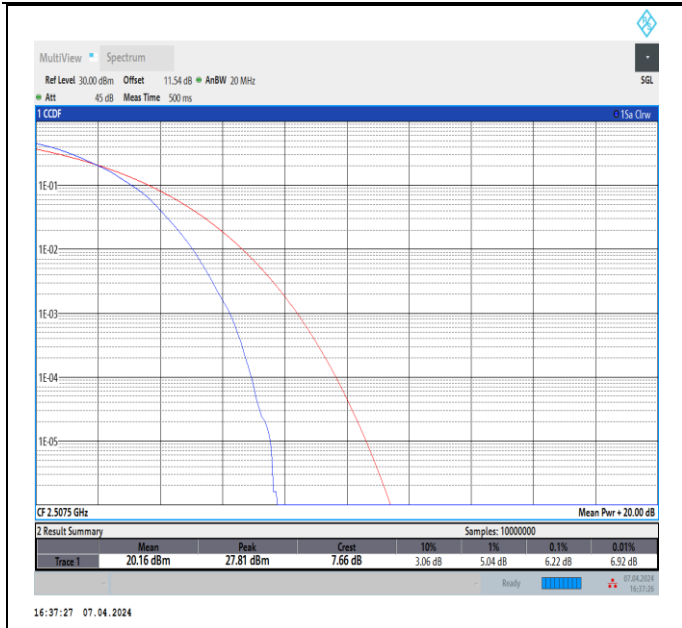

Band7-10MHz-64QAM-21100-50RB#0-PASS

Band7-15MHz-64QAM-20825-75RB#0-PASS