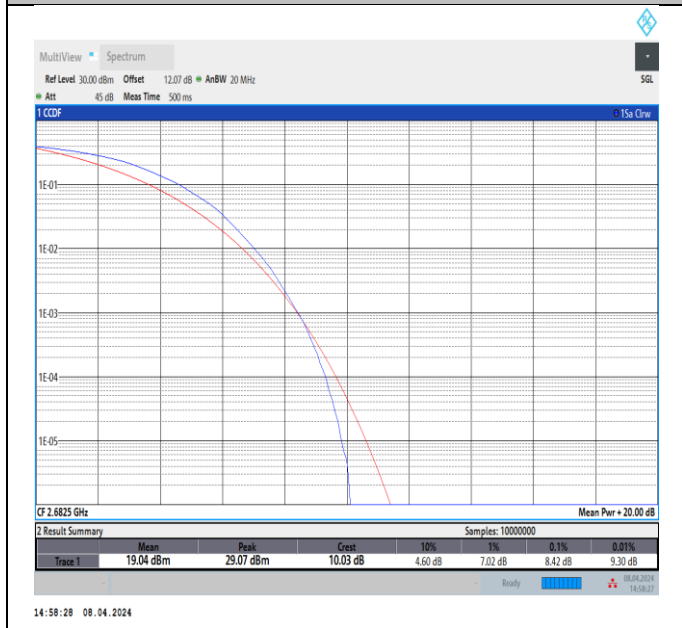

Band41-15MHz-64QAM-39725-75RB#0-PASS

Band41-15MHz-64QAM-41515-75RB#0-PASS