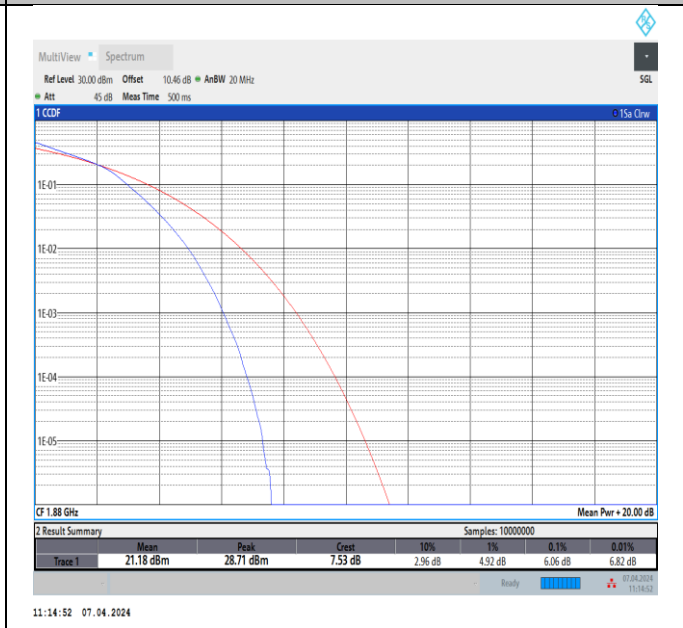

Band2-15MHz-16QAM-19125-75RB#0-PASS

Band2-20MHz-16QAM-18900-100RB#0-PASS