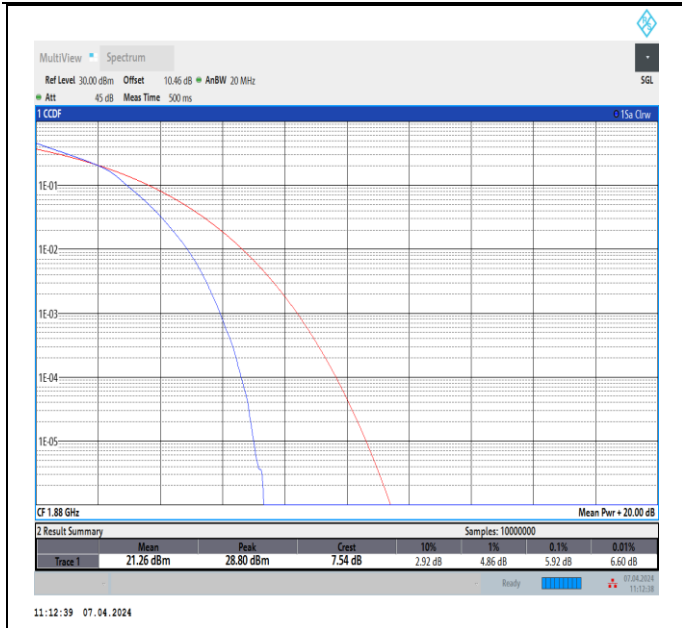

Band2-10MHz-16QAM-18650-50RB#0-PASS

Band2-10MHz-16QAM-18900-50RB#0-PASS

Band2-10MHz-16QAM-19150-50RB#0-PASS

Band2-15MHz-16QAM-18675-75RB#0-PASS

Band2-15MHz-16QAM-18900-75RB#0-PASS

Band2-15MHz-16QAM-19125-75RB#0-PASS