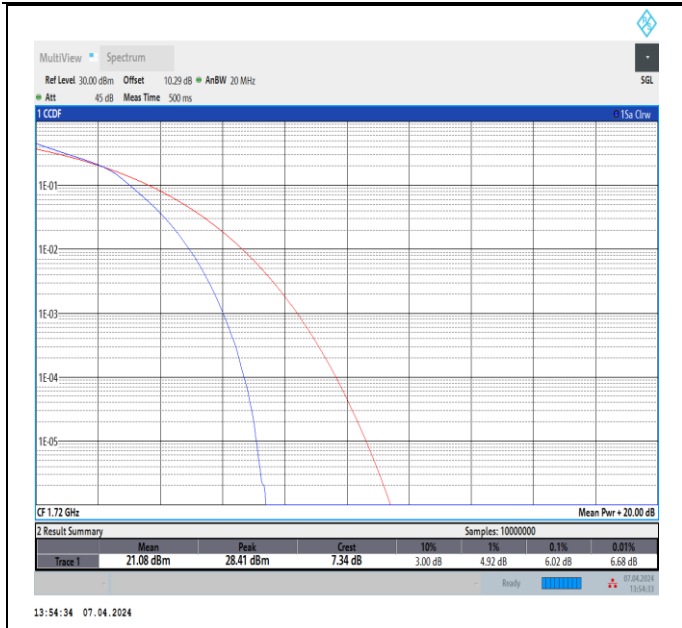

Band4-10MHz-16QAM-20000-50RB#0-PASS

Band4-10MHz-16QAM-20175-50RB#0-PASS

Band4-10MHz-16QAM-20350-50RB#0-PASS

Band4-15MHz-16QAM-20025-75RB#0-PASS

Band4-15MHz-16QAM-20175-75RB#0-PASS

Band4-15MHz-16QAM-20325-75RB#0-PASS