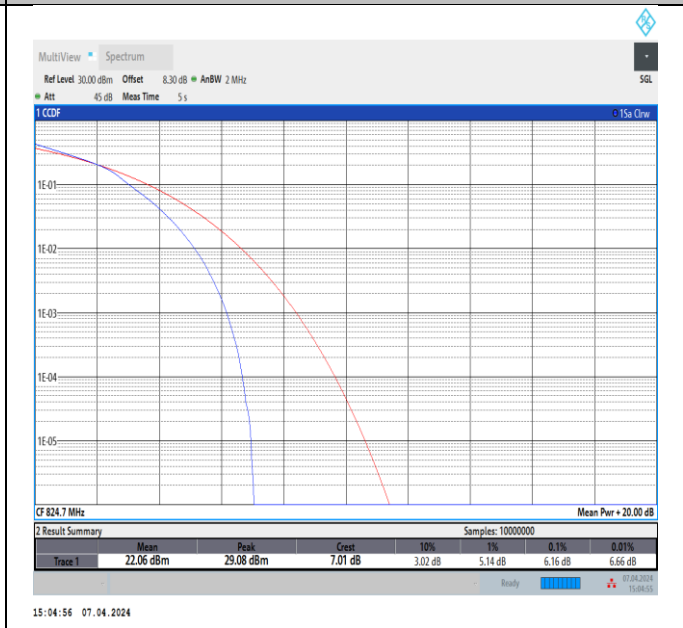

Band4-20MHz-16QAM-20175-100RB#0-PASS

Band5-1.4MHz-16QAM-20407-6RB#0-PASS