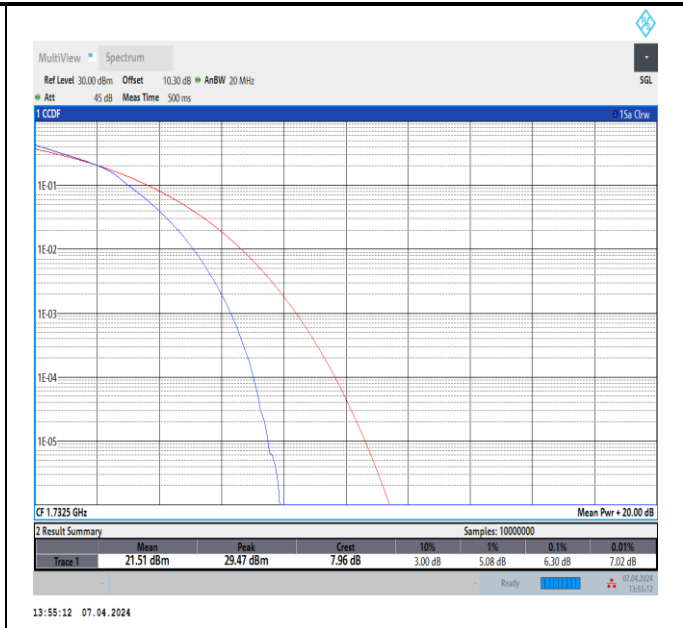

Band4-15MHz-16QAM-20325-75RB#0-PASS

Band4-20MHz-16QAM-20175-100RB#0-PASS