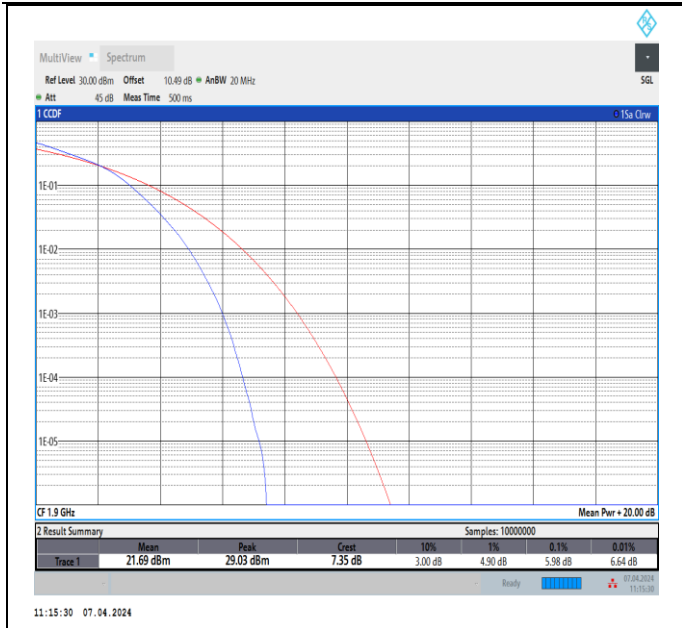

Band2-20MHz-16QAM-18700-100RB#0-PASS

Band2-20MHz-16QAM-19100-100RB#0-PASS