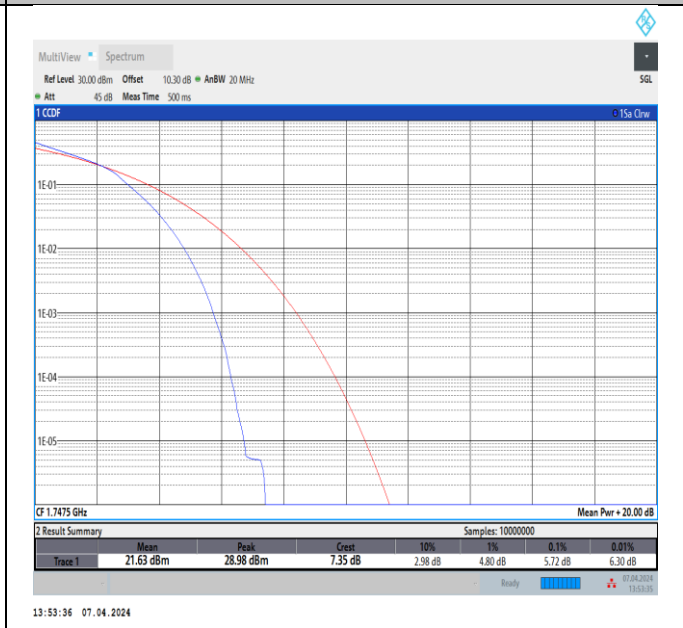

Band4-10MHz-16QAM-20000-50RB#0-PASS

Band4-10MHz-16QAM-20175-50RB#0-PASS

Band4-10MHz-16QAM-20350-50RB#0-PASS

Band4-15MHz-16QAM-20025-75RB#0-PASS

Band4-15MHz-16QAM-20175-75RB#0-PASS

Band4-15MHz-16QAM-20325-75RB#0-PASS