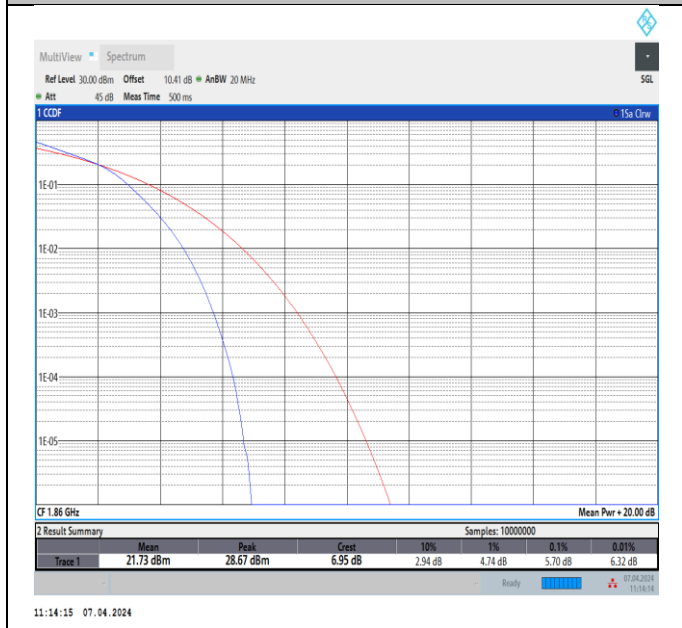

Band2-10MHz-16QAM-18650-50RB#0-PASS

Band2-10MHz-16QAM-18900-50RB#0-PASS

Band2-10MHz-16QAM-19150-50RB#0-PASS

Band2-15MHz-16QAM-18675-75RB#0-PASS

Band2-15MHz-16QAM-18900-75RB#0-PASS

Band2-15MHz-16QAM-19125-75RB#0-PASS