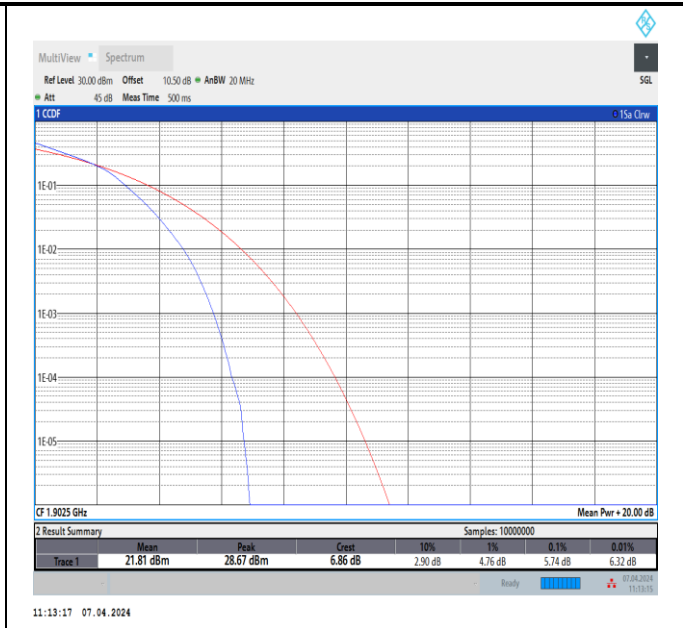

Band2-10MHz-16QAM-18650-50RB#0-PASS

Band2-10MHz-16QAM-18900-50RB#0-PASS

Band2-10MHz-16QAM-19150-50RB#0-PASS

Band2-15MHz-16QAM-18675-75RB#0-PASS

Band2-15MHz-16QAM-18900-75RB#0-PASS

Band2-15MHz-16QAM-19125-75RB#0-PASS