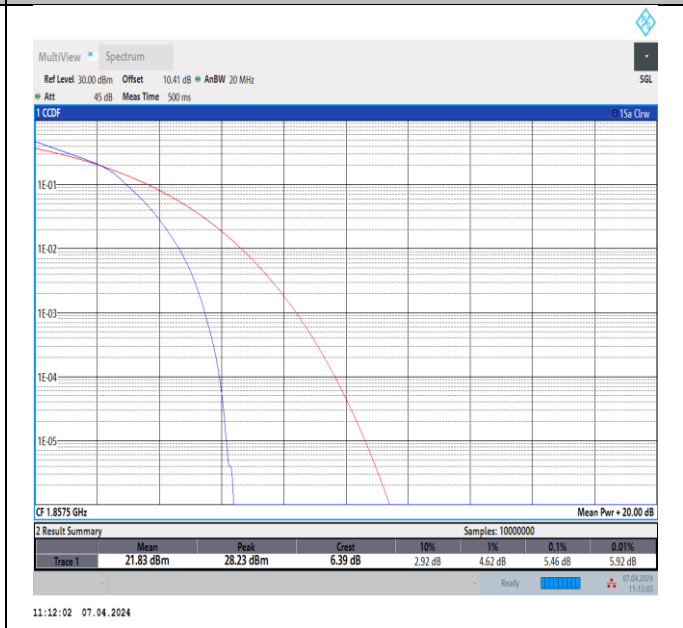

Band2-10MHz-16QAM-18900-50RB#0-PASS

Band2-15MHz-16QAM-18675-75RB#0-PASS