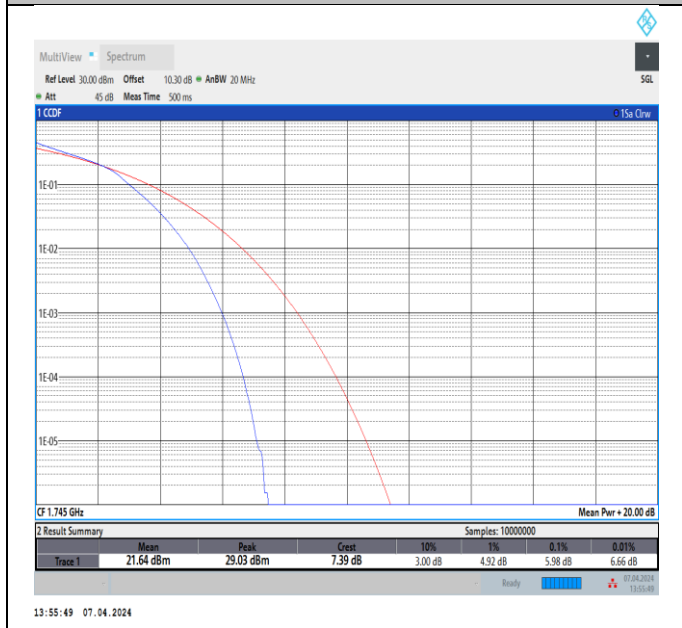

Band4-20MHz-16QAM-20050-100RB#0-PASS

Band4-20MHz-16QAM-20300-100RB#0-PASS