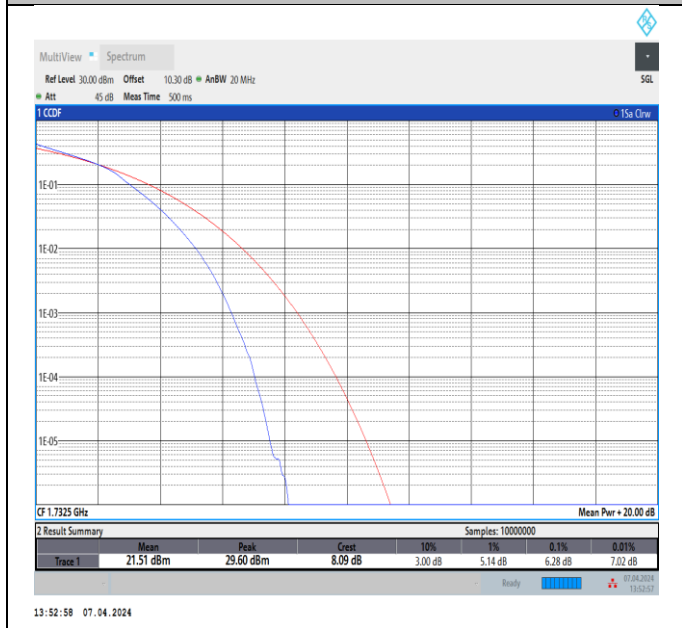

Band4-10MHz-16QAM-20000-50RB#0-PASS

Band4-10MHz-16QAM-20175-50RB#0-PASS

Band4-10MHz-16QAM-20350-50RB#0-PASS

Band4-15MHz-16QAM-20025-75RB#0-PASS

Band4-15MHz-16QAM-20175-75RB#0-PASS

Band4-15MHz-16QAM-20325-75RB#0-PASS