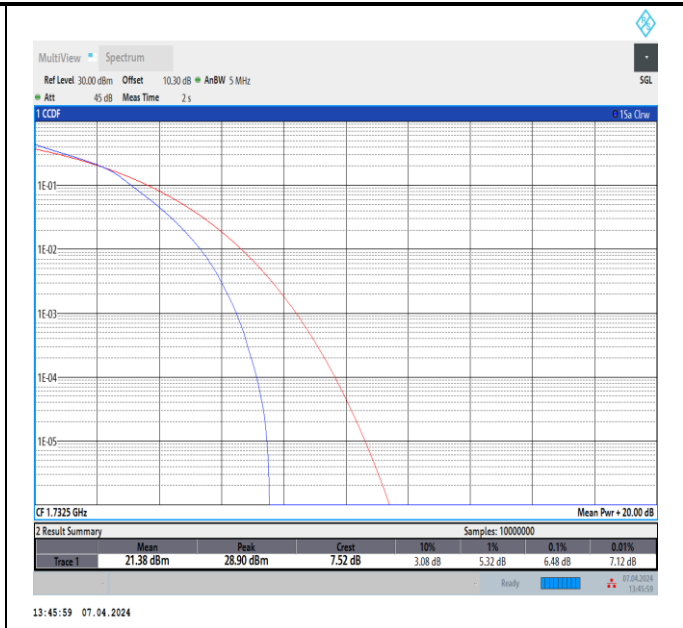

Band4-1.4MHz-16QAM-20393-6RB#0-PASS

Band4-3MHz-16QAM-20175-15RB#0-PASS