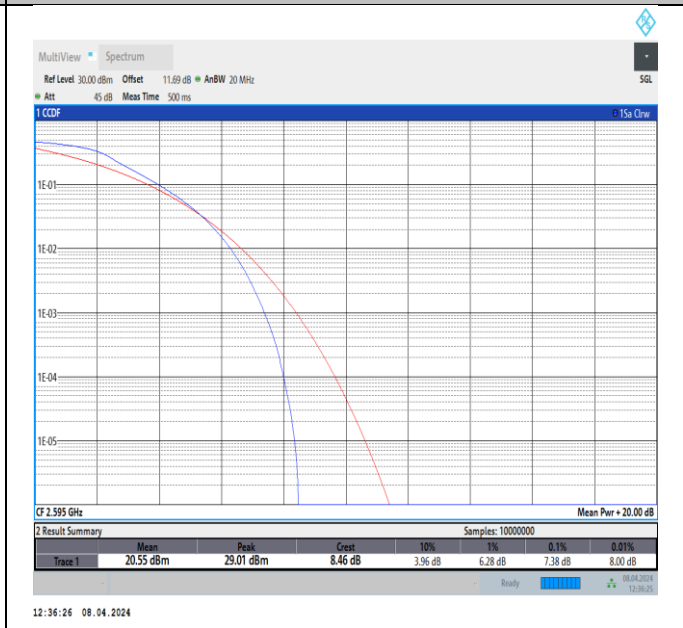

Band38-5MHz-QPSK-38225-25RB#0-PASS

Band38-10MHz-QPSK-37800-50RB#0-PASS

Band38-10MHz-QPSK-38000-50RB#0-PASS

Band38-10MHz-QPSK-38200-50RB#0-PASS

Band38-15MHz-QPSK-37825-75RB#0-PASS

Band38-15MHz-QPSK-38000-75RB#0-PASS