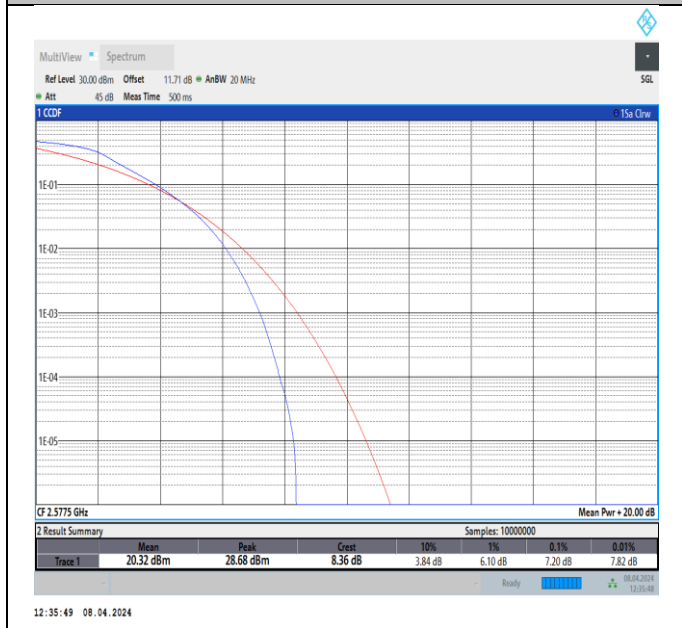

Band38-5MHz-QPSK-38225-25RB#0-PASS

Band38-10MHz-QPSK-37800-50RB#0-PASS

Band38-10MHz-QPSK-38000-50RB#0-PASS

Band38-10MHz-QPSK-38200-50RB#0-PASS

Band38-15MHz-QPSK-37825-75RB#0-PASS

Band38-15MHz-QPSK-38000-75RB#0-PASS