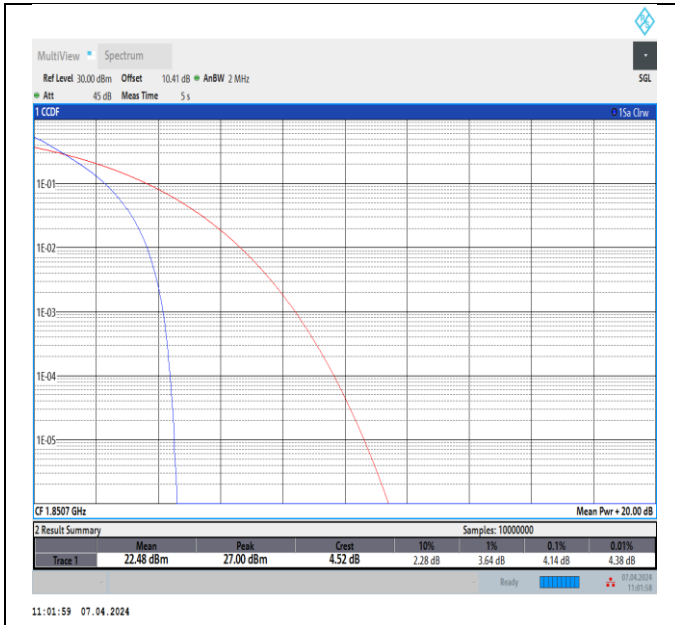

Test Graphs

Band2-1.4MHz-QPSK-18607-6RB#0-PASS