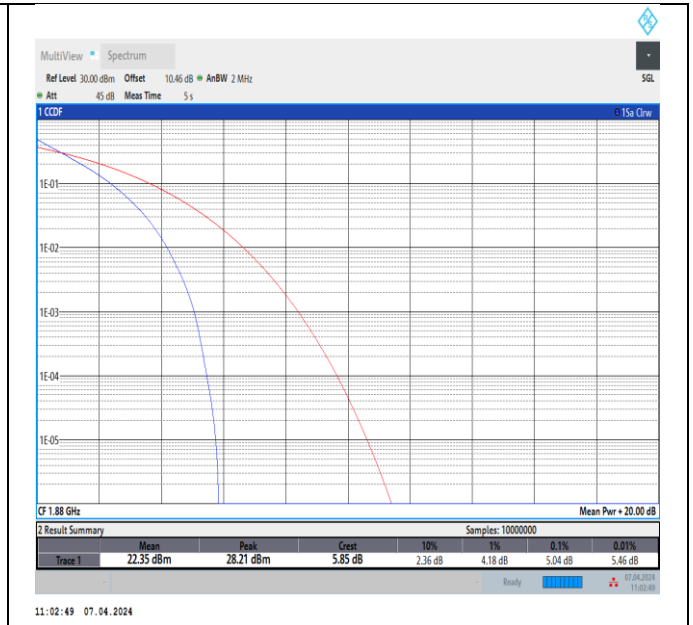

Band2-1.4MHz-QPSK-18900-6RB#0-PASS