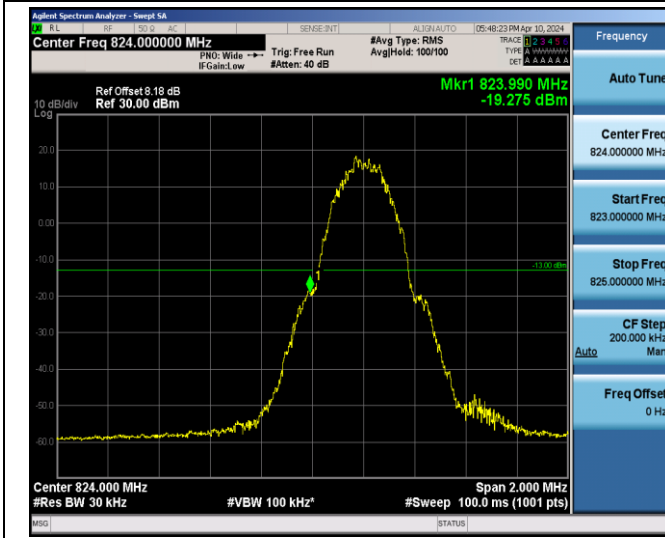

GPRS850-128-3