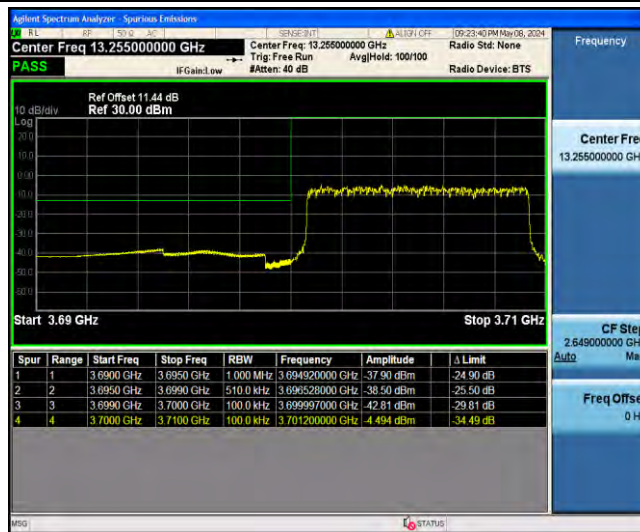

1-N78-3700-3800-PC2-30-10-L-3-DFT-PI2BPSK-Outer_Full-24@0-Ant23-3694.92-24.90--37.90-PASS