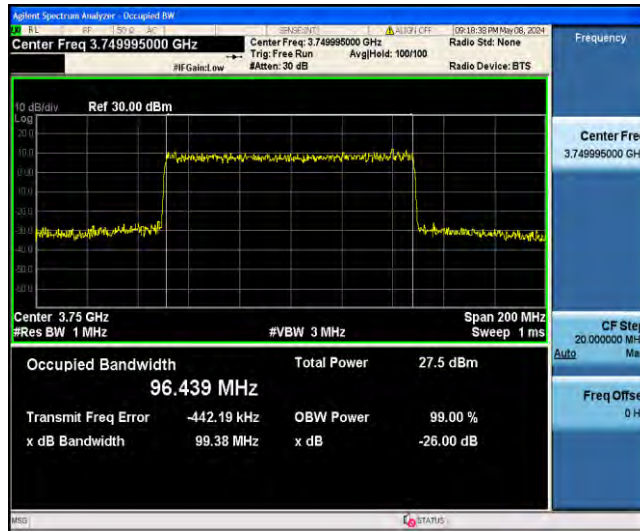

1-N78-3700-3800-PC2-30-100-M-3-DFT-16QAM-Outer_Full-270@0-Ant23-96.439-99.38-≤100-PASS