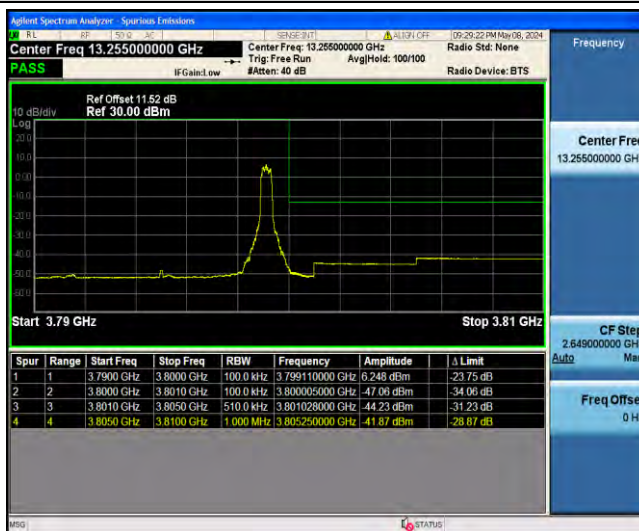

1-N78-3700-3800-PC2-30-10-H-2-DFT-PI2BPSK-Edge_1RB_Right-1@23-Ant23-3805.25-28.87--41.87-PAS