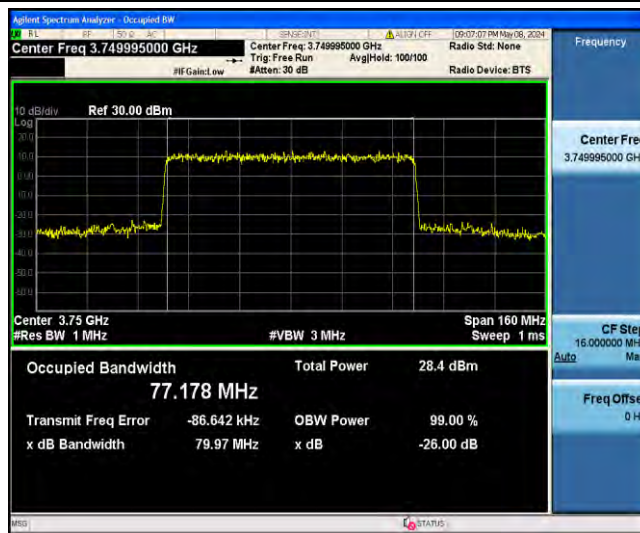

1-N78-3700-3800-PC2-30-80-M-1-DFT-QPSK-Outer_Full-216@0-Ant23-77.178-79.97-<80-PASS