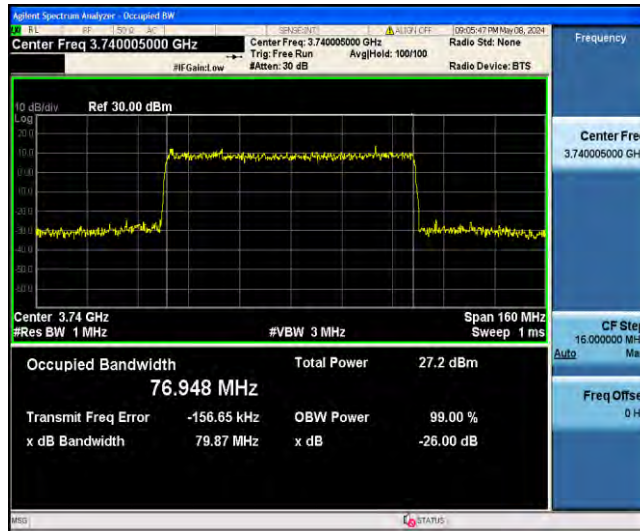

1-N78-3700-3800-PC2-30-80-L-3-DFT-16QAM-Outer_Full-216@0-Ant23-76.948-79.87-<80-PASS