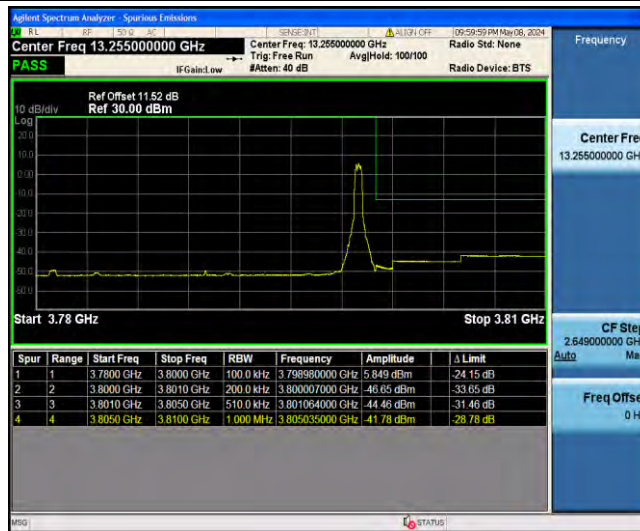

1-N78-3700-3800-PC2-30-20-H-2-DFT-PI2BPSK-Edge_1RB_Right-1@50-Ant23-3805.04-28.78--41.78-PASS

S