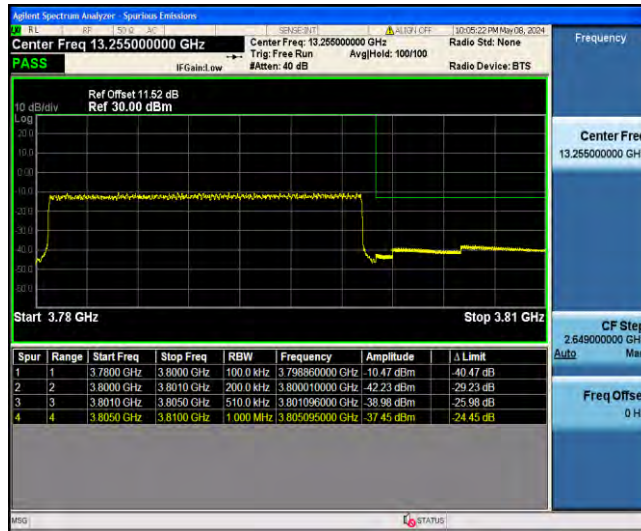

1-N78-3700-3800-PC2-30-20-H-6-CP-QPSK-Outer_Full-51@0-Ant23-3805.10-24.45--37.45-PASS