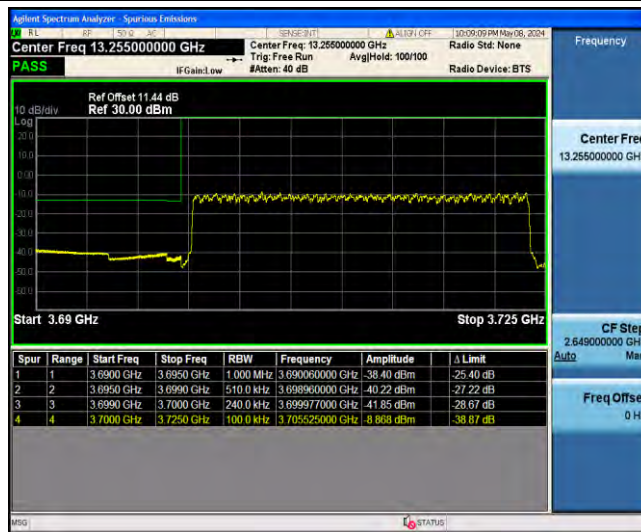

1-N78-3700-3800-PC2-30-25-L-3-DFT-PI2BPSK-Outer_Full-64@0-Ant23-3690.06-25.40--38.40-PASS