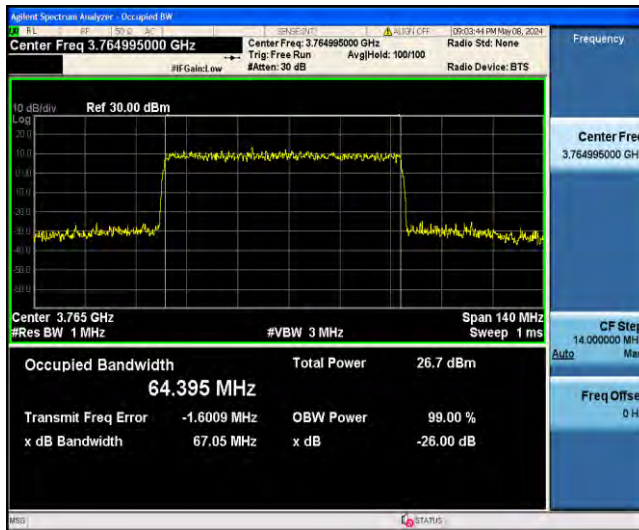

1-N78-3700-3800-PC2-30-70-H-4-DFT-64QAM-Outer_Full-180@0-Ant23-64.395-67.05-<70-PASS