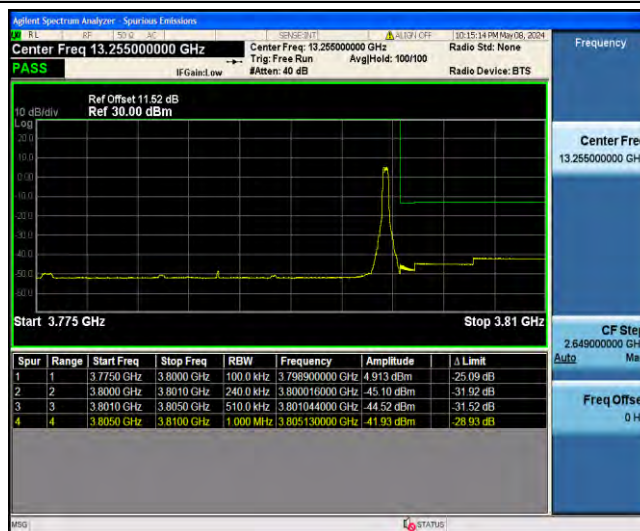

1-N78-3700-3800-PC2-30-25-H-2-DFT-PI2BPSK-Edge_1RB_Right-1@64-Ant23-3805.13-28.93--41.93-PAS