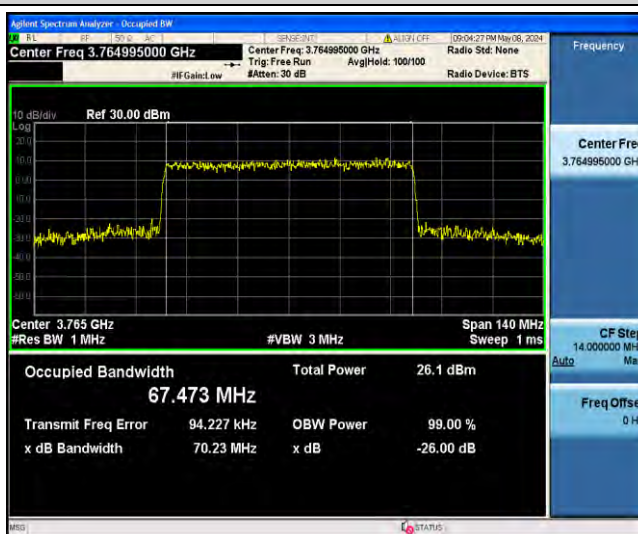

1-N78-3700-3800-PC2-30-70-H-8-CP-64QAM-Outer_Full-189@0-Ant23-67.473-70.23-≤70-PASS