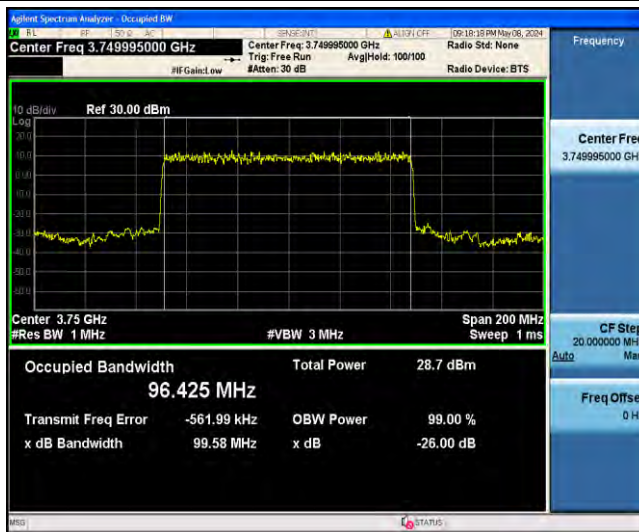

1-N78-3700-3800-PC2-30-100-M-2-DFT-PI2BPSK-Outer_Full-270@0-Ant23-96.425-99.58-≤100-PASS