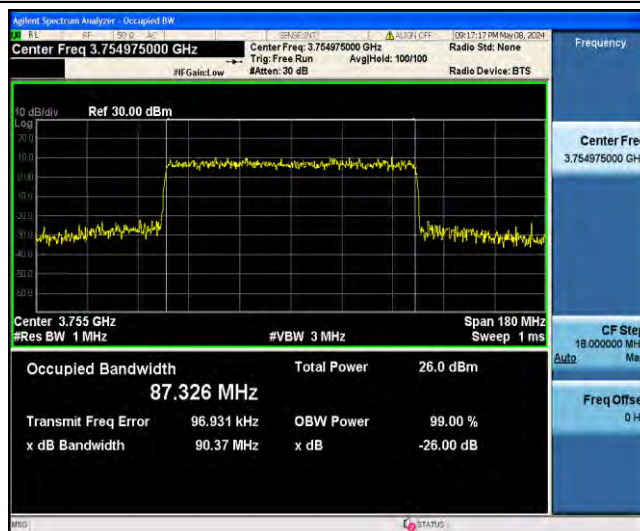

1-N78-3700-3800-PC2-30-90-H-8-CP-64QAM-Outer_Full-245@0-Ant23-87.326-90.37-≤90-PASS