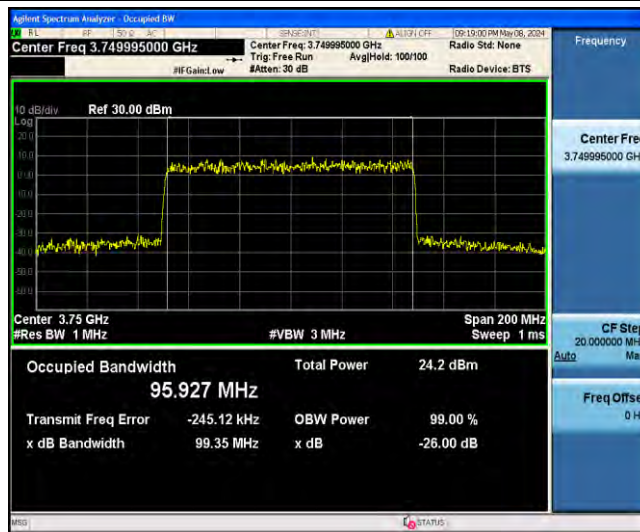

1-N78-3700-3800-PC2-30-100-M-5-DFT-256QAM-Outer_Full-270@0-Ant23-95.927-99.35-≤100-PASS