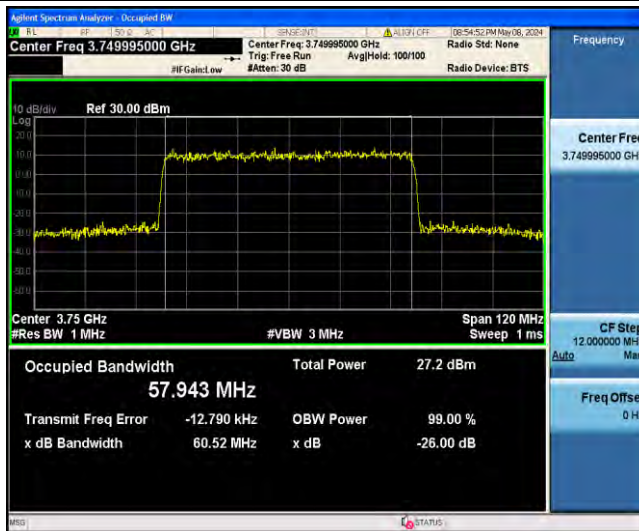

1-N78-3700-3800-PC2-30-60-M-3-DFT-16QAM-Outer_Full-162@0-Ant23-57.943-60.52-≤60-PASS