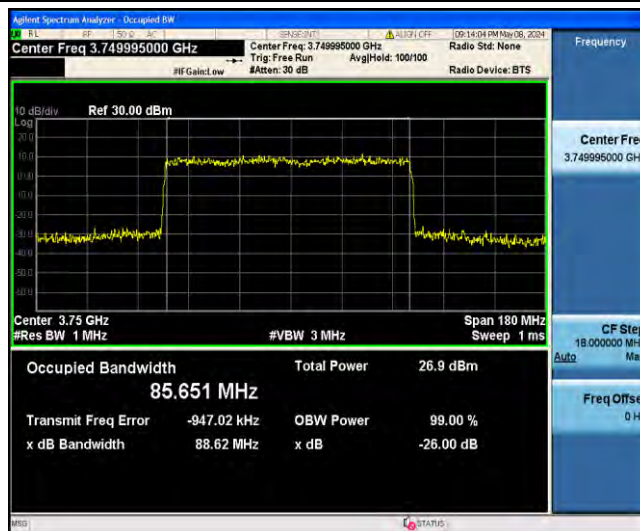

1-N78-3700-3800-PC2-30-90-M-4-DFT-64QAM-Outer_Full-240@0-Ant23-85.651-88.62-<90-PASS