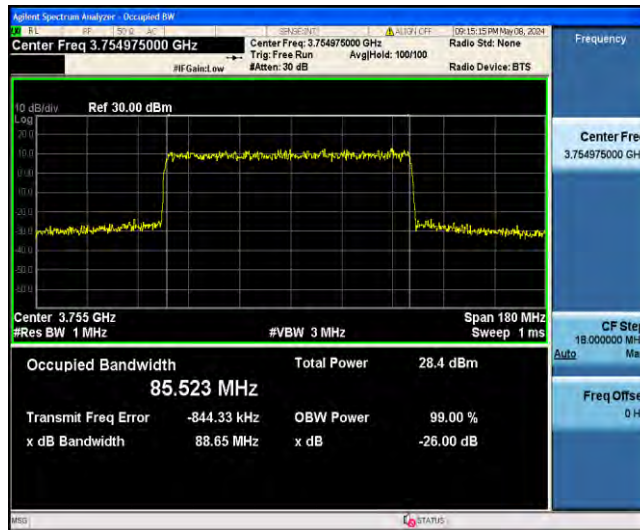

1-N78-3700-3800-PC2-30-90-H-1-DFT-QPSK-Outer_Full-240@0-Ant23-85.523-88.65-≤90-PASS