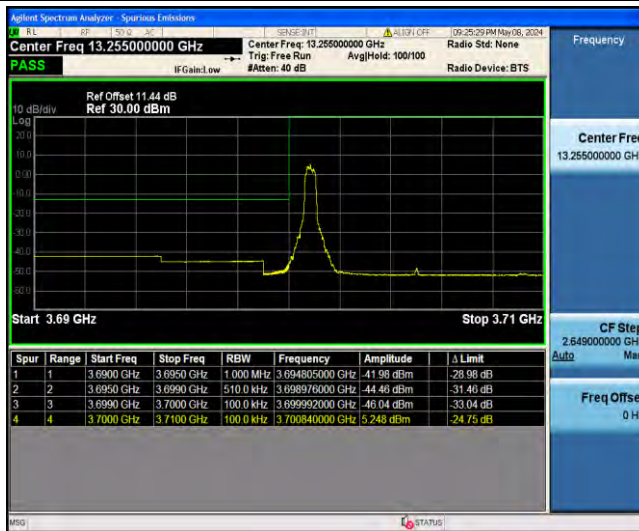

1-N78-3700-3800-PC2-30-10-L-4-CP-QPSK-Edge_1RB_Left-1@0-Ant23-3694.81-28.98--41.98-PASS