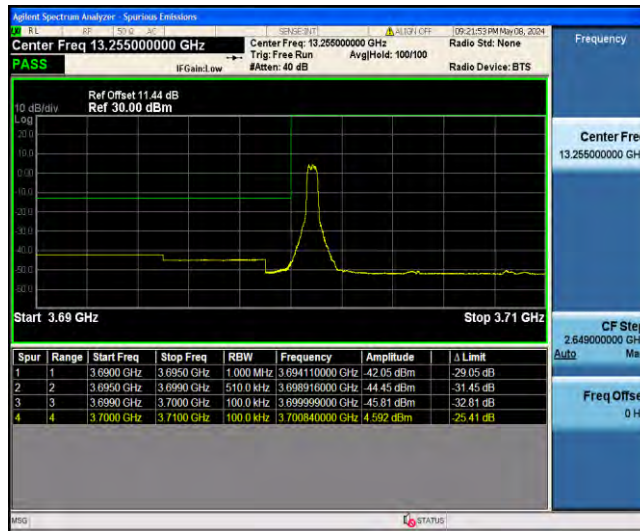

Band Edge for SA

Test Graphs

1-N78-3700-3800-PC2-30-10-L-1-DFT-PI2BPSK-Edge_1RB_Left-1@0-Ant23-3694.11-29.05--42.05-PASS