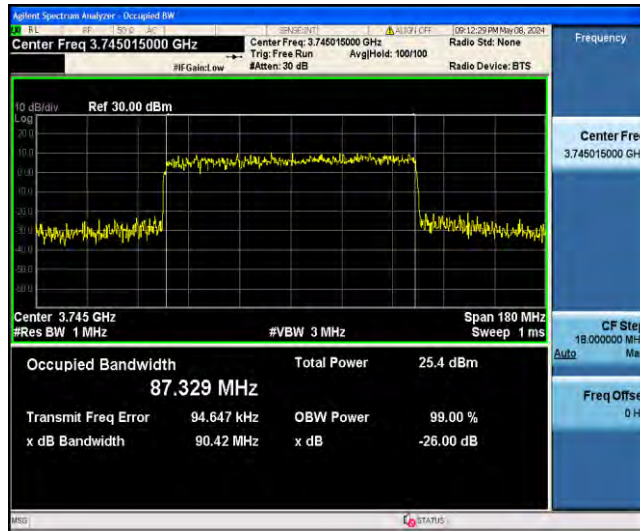

1-N78-3700-3800-PC2-30-90-L-6-CP-QPSK-Outer_Full-245@0-Ant23-87.329-90.42-≤90-PASS