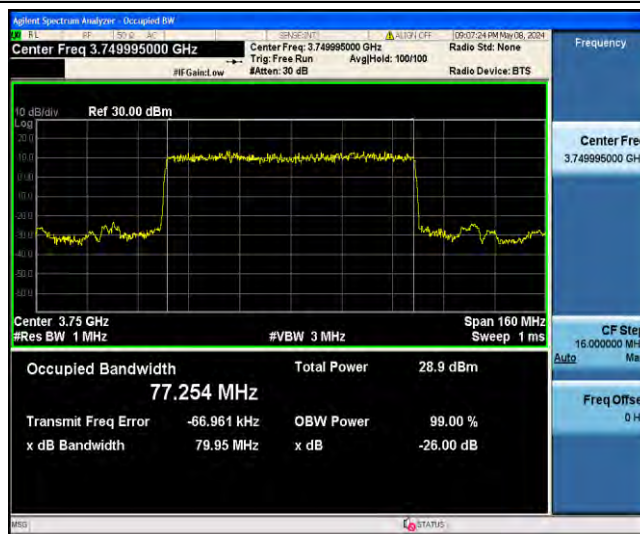

1-N78-3700-3800-PC2-30-80-M-2-DFT-PI2BPSK-Outer_Full-216@0-Ant23-77.254-79.95-<80-PASS