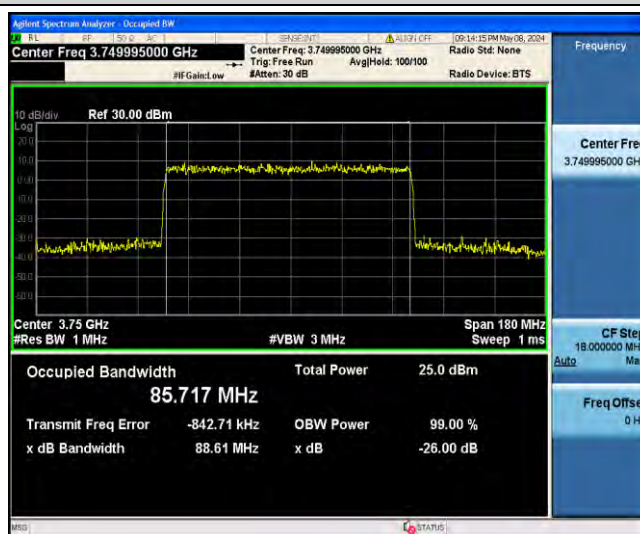

1-N78-3700-3800-PC2-30-90-M-5-DFT-256QAM-Outer_Full-240@0-Ant23-85.717-88.61-<90-PASS