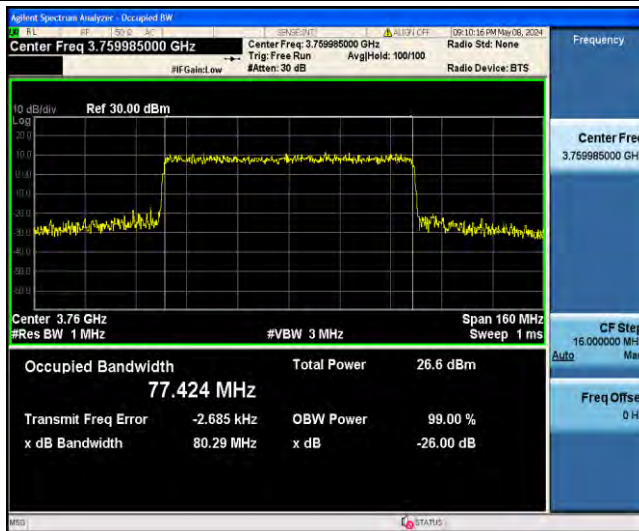

1-N78-3700-3800-PC2-30-80-H-6-CP-QPSK-Outer_Full-217@0-Ant23-77.424-80.29-≤80-PASS