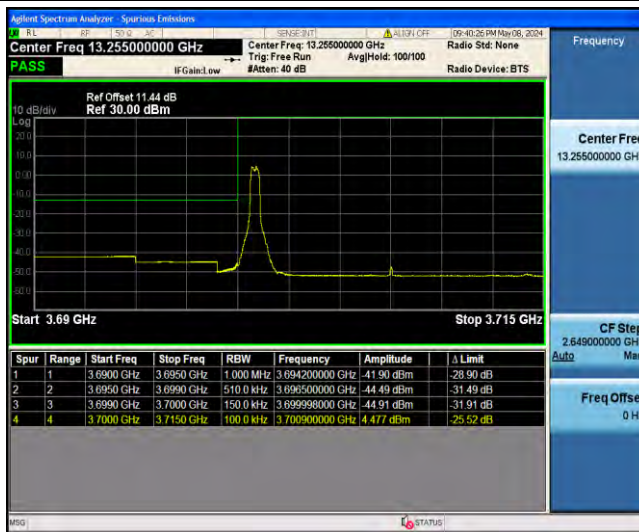

1-N78-3700-3800-PC2-30-15-L-4-CP-QPSK-Edge_1RB_Left-1@0-Ant23-3694.20-28.90--41.90-PASS