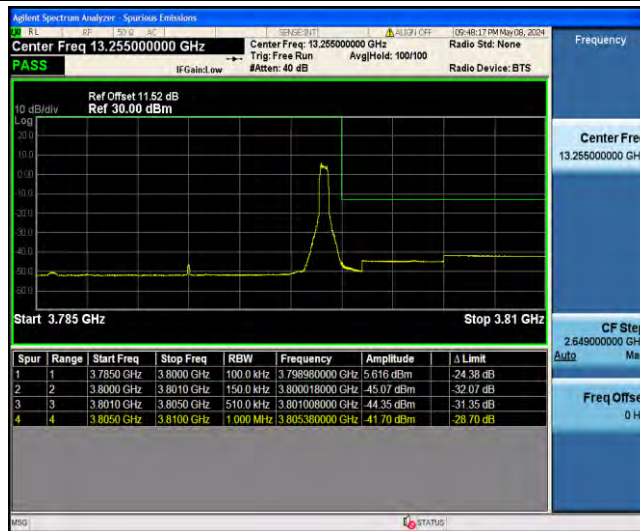

1-N78-3700-3800-PC2-30-15-H-5-CP-QPSK-Edge_1RB_Right-1@37-Ant23-3805.38-28.70--41.70-PASS