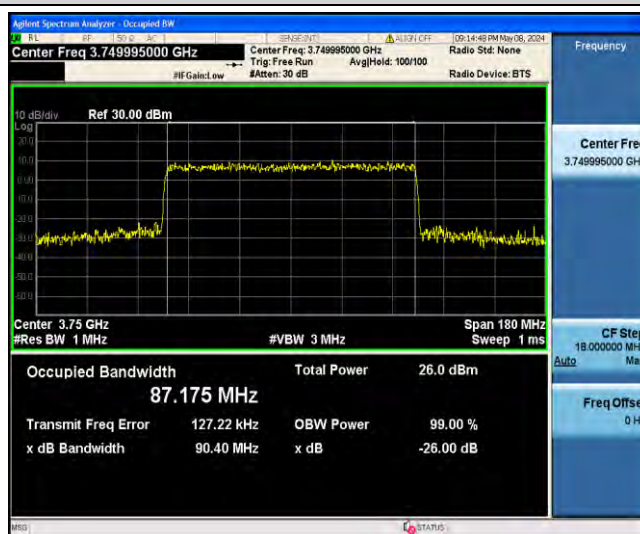

1-N78-3700-3800-PC2-30-90-M-8-CP-64QAM-Outer_Full-245@0-Ant23-87.175-90.40-≤90-PASS