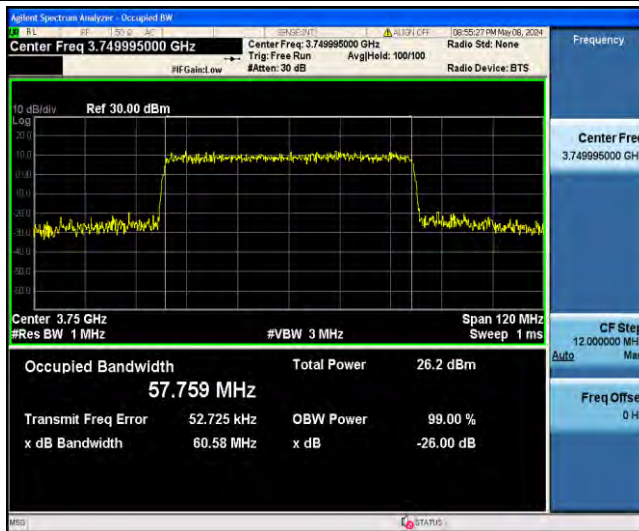

1-N78-3700-3800-PC2-30-60-M-6-CP-QPSK-Outer_Full-162@0-Ant23-57.759-60.58-≤60-PASS