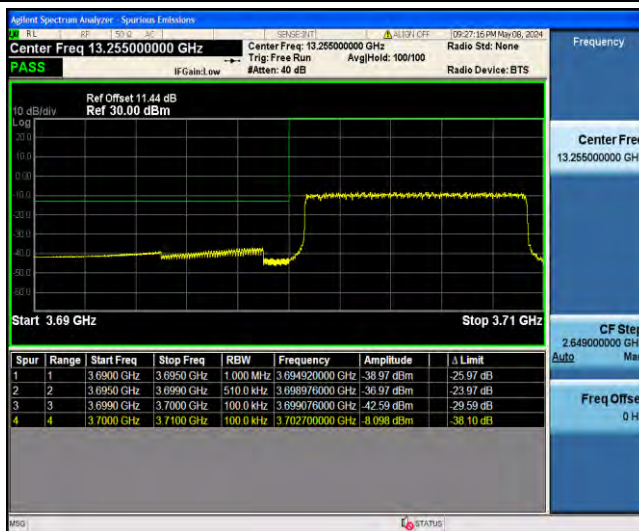

1-N78-3700-3800-PC2-30-10-L-6-CP-QPSK-Outer_Full-24@0-Ant23-3698.98-23.97--36.97-PASS