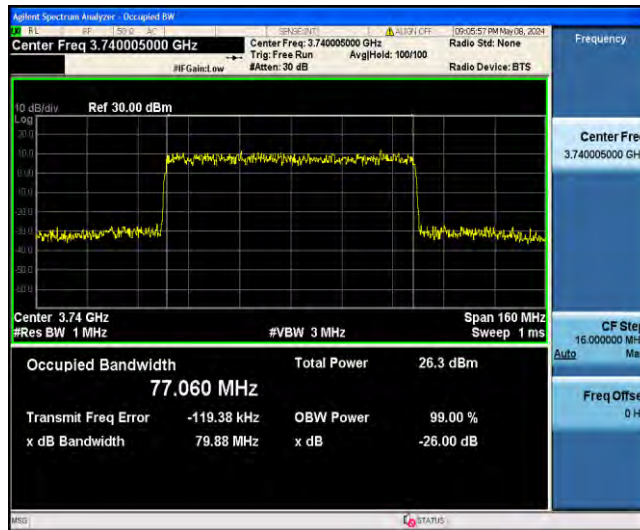

1-N78-3700-3800-PC2-30-80-L-4-DFT-64QAM-Outer_Full-216@0-Ant23-77.060-79.88-<80-PASS