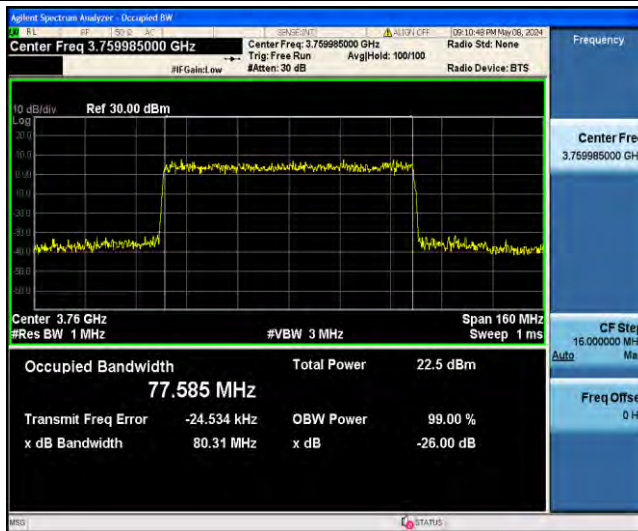

1-N78-3700-3800-PC2-30-80-H-9-CP-256QAM-Outer_Full-217@0-Ant23-77.585-80.31-≤80-PASS