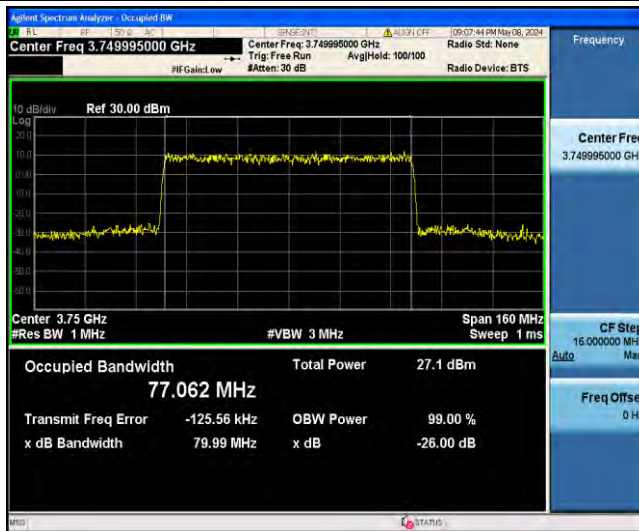

1-N78-3700-3800-PC2-30-80-M-3-DFT-16QAM-Outer_Full-216@0-Ant23-77.062-79.99-<80-PASS