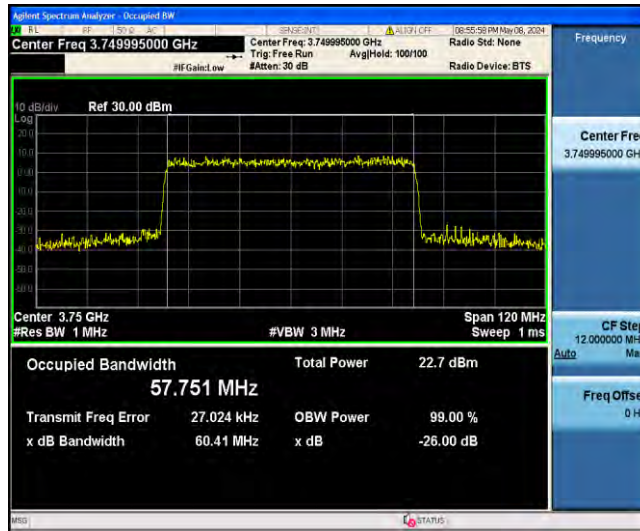

1-N78-3700-3800-PC2-30-60-M-9-CP-256QAM-Outer_Full-162@0-Ant23-57.751-60.41-≤60-PASS