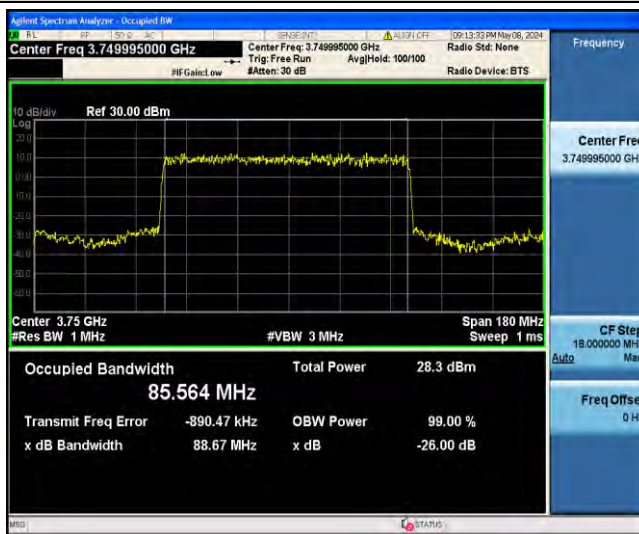

1-N78-3700-3800-PC2-30-90-M-2-DFT-PI2BPSK-Outer_Full-240@0-Ant23-85.564-88.67-≤90-PASS