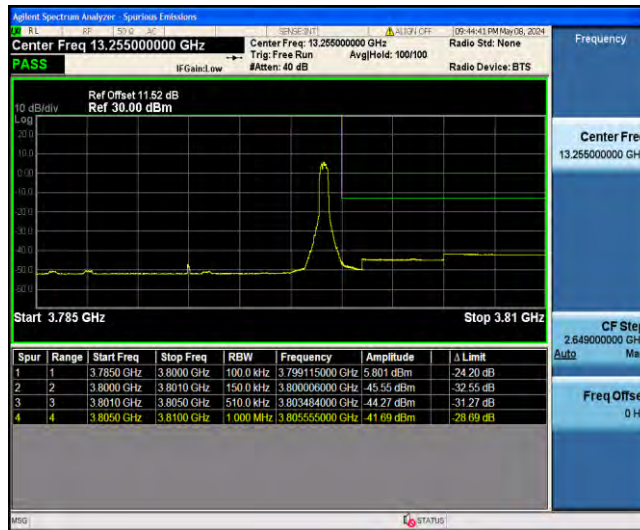

1-N78-3700-3800-PC2-30-15-H-2-DFT-PI2BPSK-Edge_1RB_Right-1@37-Ant23-3805.56-28.69--41.69-PAS
S