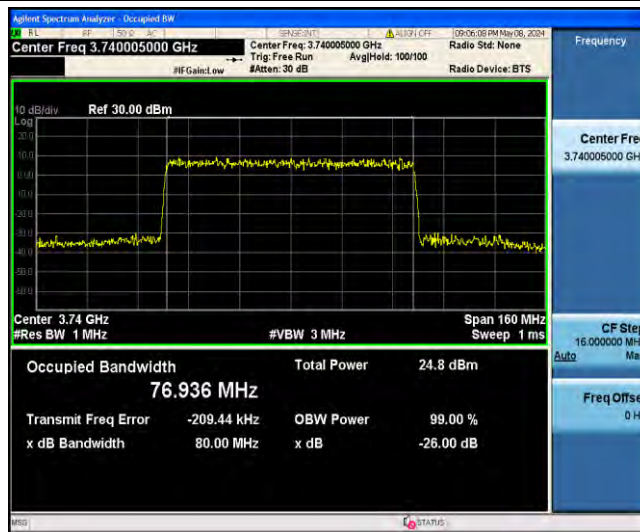

1-N78-3700-3800-PC2-30-80-L-5-DFT-256QAM-Outer_Full-216@0-Ant23-76.936-80.00-<80-PASS