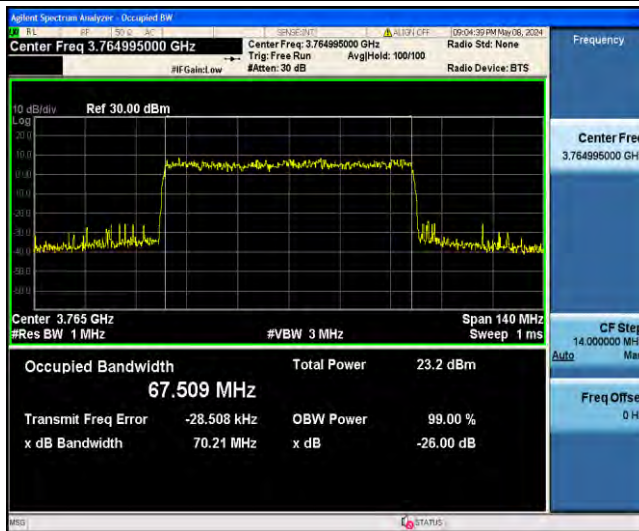

1-N78-3700-3800-PC2-30-70-H-9-CP-256QAM-Outer_Full-189@0-Ant23-67.509-70.21-≤70-PASS