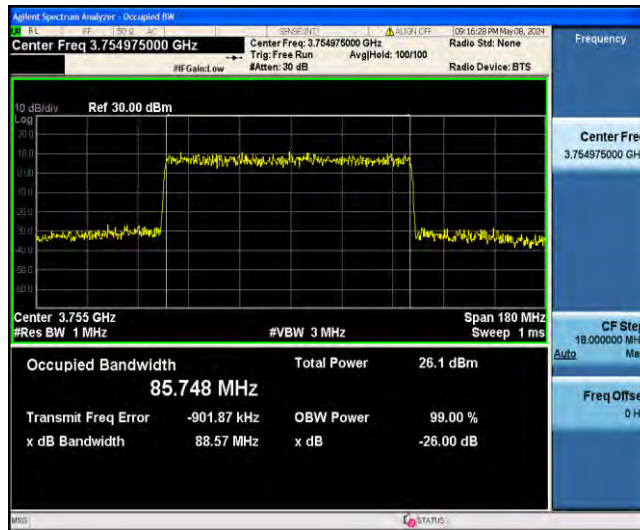

1-N78-3700-3800-PC2-30-90-H-4-DFT-64QAM-Outer_Full-240@0-Ant23-85.748-88.57-≤90-PASS