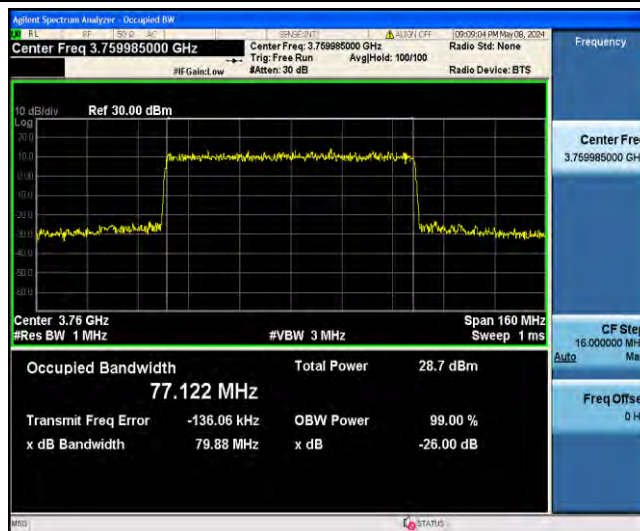

1-N78-3700-3800-PC2-30-80-H-1-DFT-QPSK-Outer_Full-216@0-Ant23-77.122-79.88-≤80-PASS