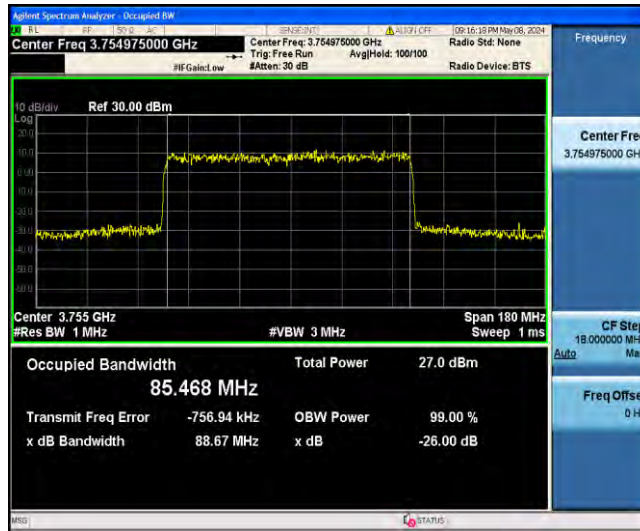

1-N78-3700-3800-PC2-30-90-H-3-DFT-16QAM-Outer_Full-240@0-Ant23-85.468-88.67-≤90-PASS