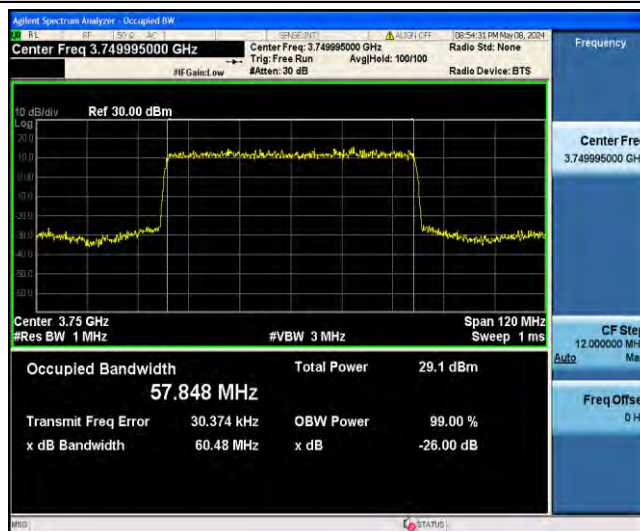

1-N78-3700-3800-PC2-30-60-M-2-DFT-PI2BPSK-Outer_Full-162@0-Ant23-57.848-60.48-≤60-PASS