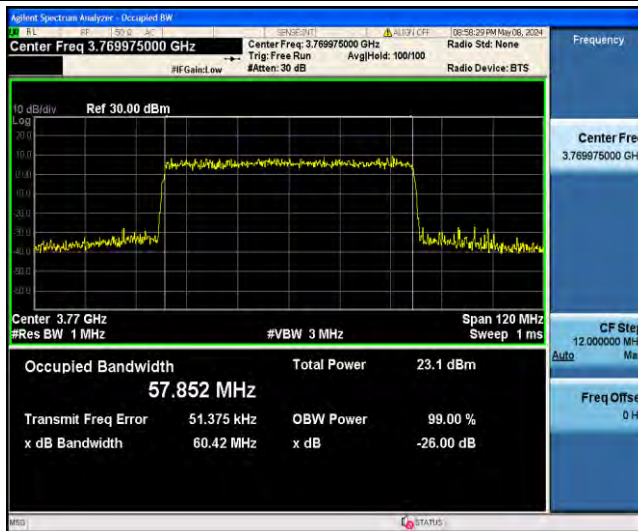

1-N78-3700-3800-PC2-30-60-H-9-CP-256QAM-Outer_Full-162@0-Ant23-57.852-60.42-≤60-PASS