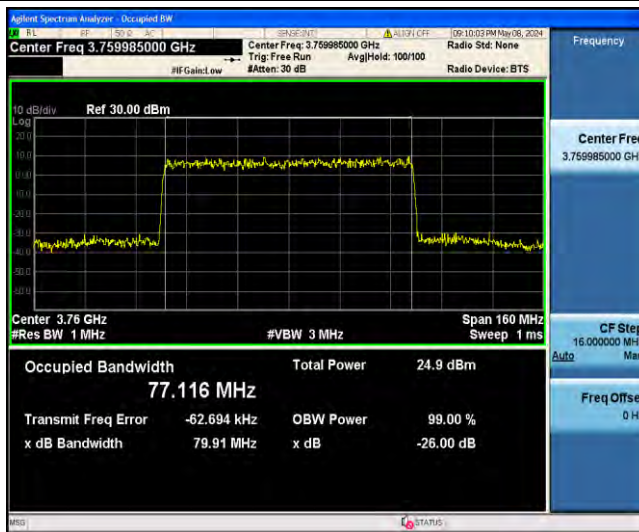

1-N78-3700-3800-PC2-30-80-H-5-DFT-256QAM-Outer_Full-216@0-Ant23-77.116-79.91-<80-PASS