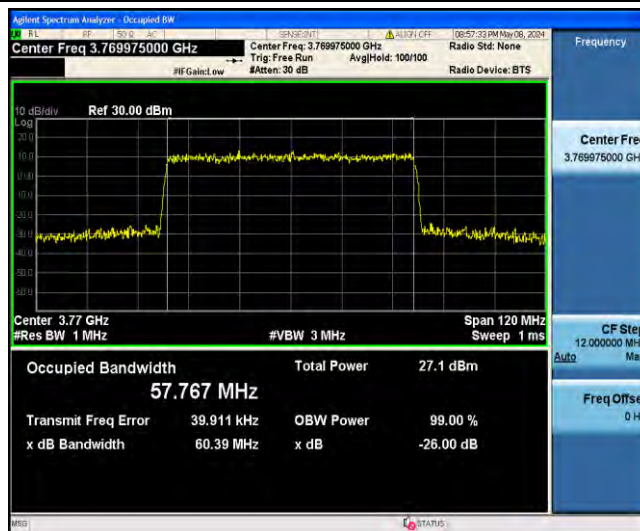

1-N78-3700-3800-PC2-30-60-H-4-DFT-64QAM-Outer_Full-162@0-Ant23-57.767-60.39-≤60-PASS