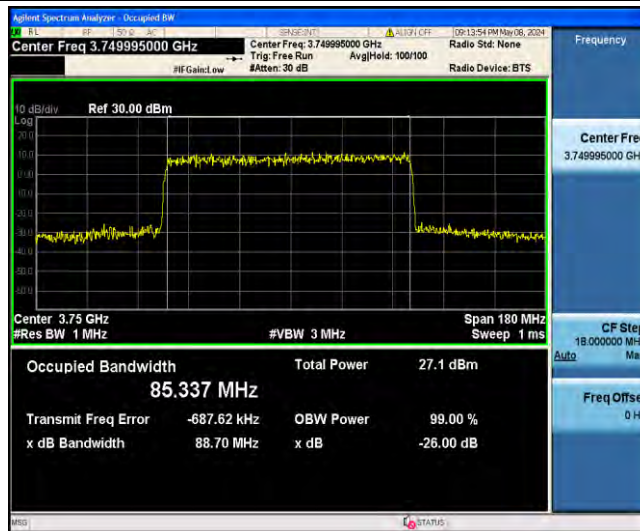

1-N78-3700-3800-PC2-30-90-M-3-DFT-16QAM-Outer_Full-240@0-Ant23-85.337-88.70-<90-PASS