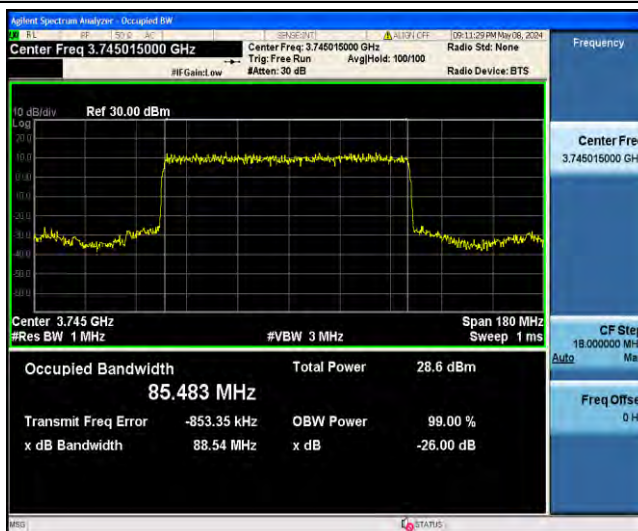

1-N78-3700-3800-PC2-30-90-L-2-DFT-PI2BPSK-Outer_Full-240@0-Ant23-85.483-88.54-≤90-PASS