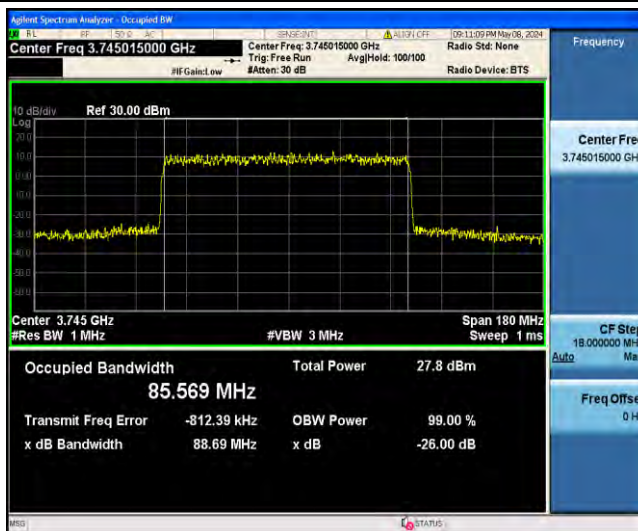

1-N78-3700-3800-PC2-30-90-L-1-DFT-QPSK-Outer_Full-240@0-Ant23-85.569-88.69-≤90-PASS