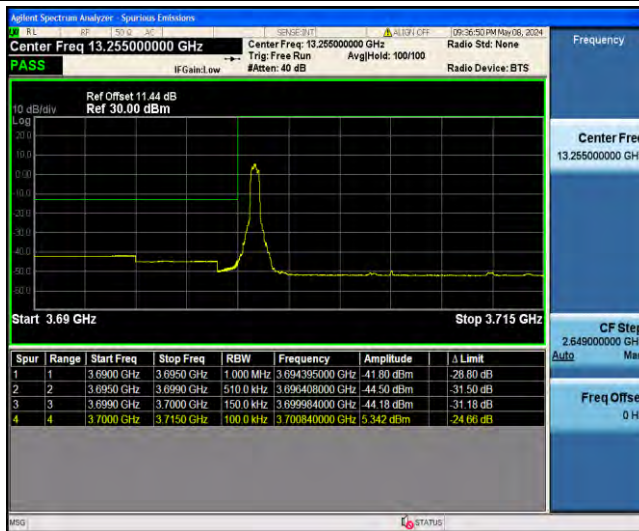

1-N78-3700-3800-PC2-30-15-L-1-DFT-PI2BPSK-Edge_1RB_Left-1@0-Ant23-3694.40-28.80--41.80-PASS