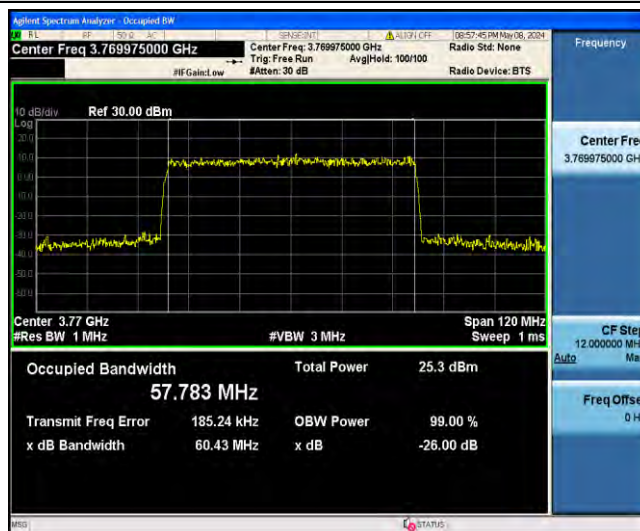

1-N78-3700-3800-PC2-30-60-H-5-DFT-256QAM-Outer_Full-162@0-Ant23-57.783-60.43-≤60-PASS