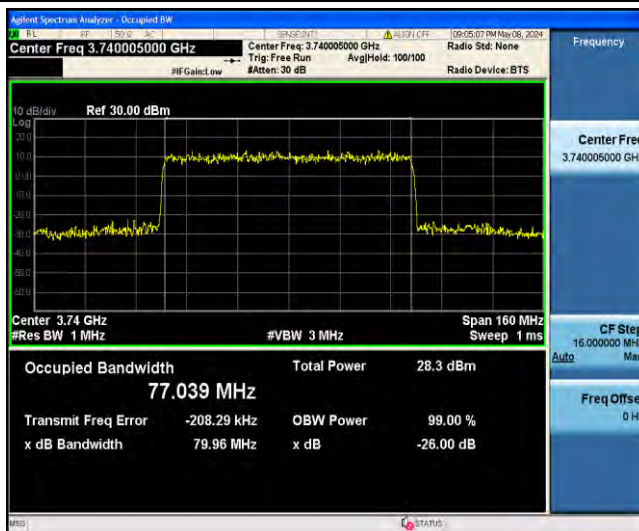

1-N78-3700-3800-PC2-30-80-L-1-DFT-QPSK-Outer_Full-216@0-Ant23-77.039-79.96-≤80-PASS