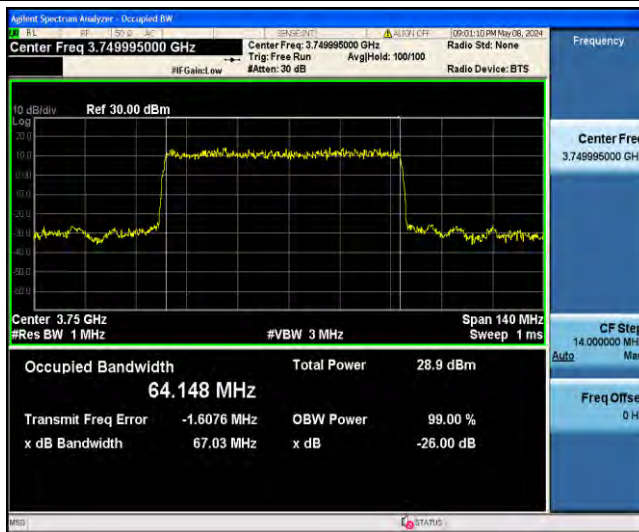

1-N78-3700-3800-PC2-30-70-M-2-DFT-PI2BPSK-Outer_Full-180@0-Ant23-64.148-67.03-≤70-PASS