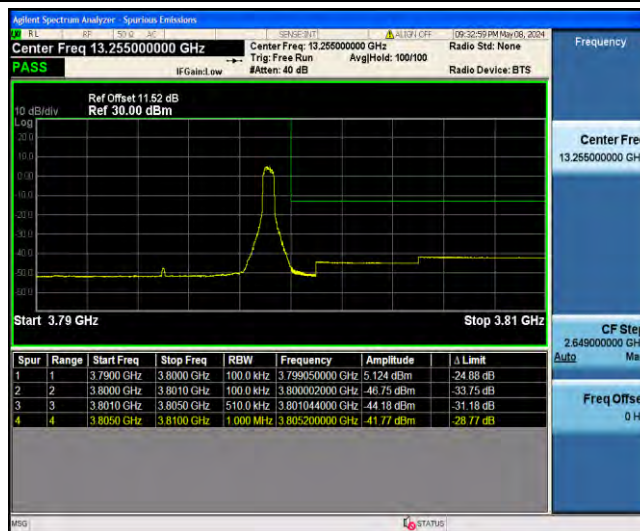

1-N78-3700-3800-PC2-30-10-H-5-CP-QPSK-Edge_1RB_Right-1@23-Ant23-3805.20-28.77--41.77-PASS