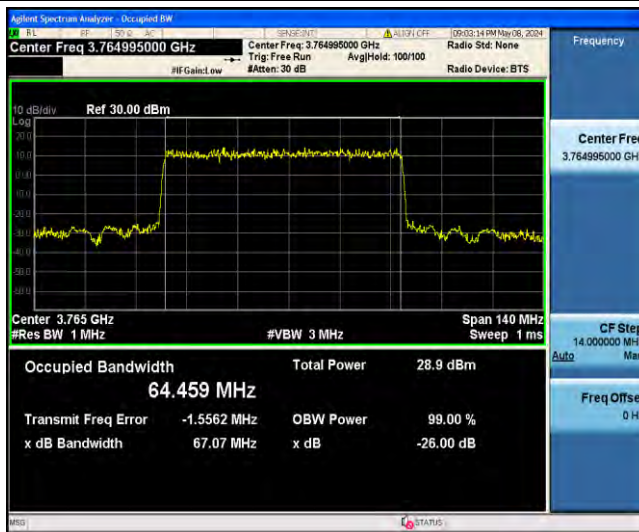

1-N78-3700-3800-PC2-30-70-H-2-DFT-PI2BPSK-Outer_Full-180@0-Ant23-64.459-67.07-<70-PASS