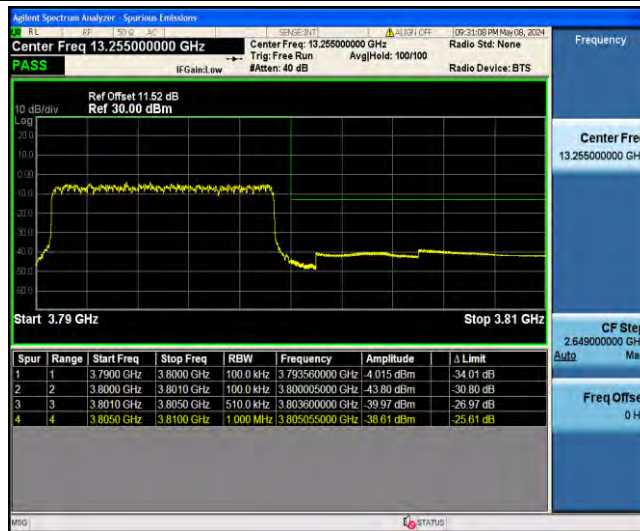

1-N78-3700-3800-PC2-30-10-H-3-DFT-PI2BPSK-Outer_Full-24@0-Ant23-3805.06-25.61--38.61-PASS