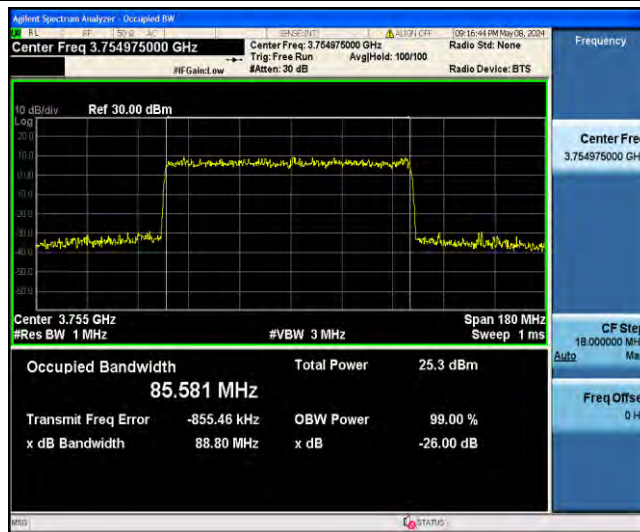

1-N78-3700-3800-PC2-30-90-H-5-DFT-256QAM-Outer_Full-240@0-Ant23-85.581-88.80-≤90-PASS