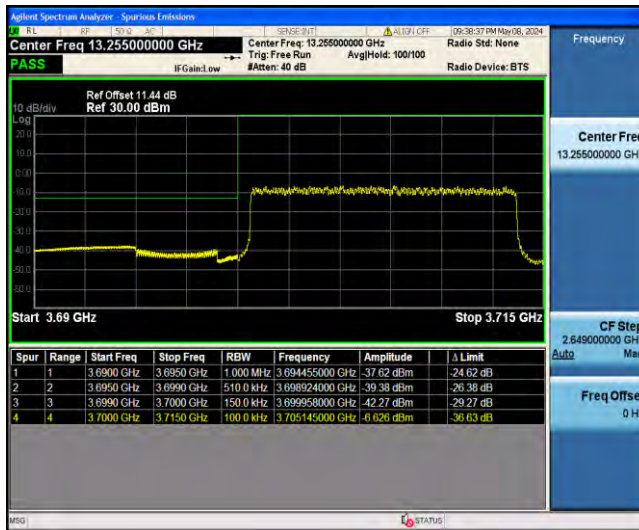

1-N78-3700-3800-PC2-30-15-L-3-DFT-PI2BPSK-Outer_Full-36@0-Ant23-3694.46-24.62--37.62-PASS