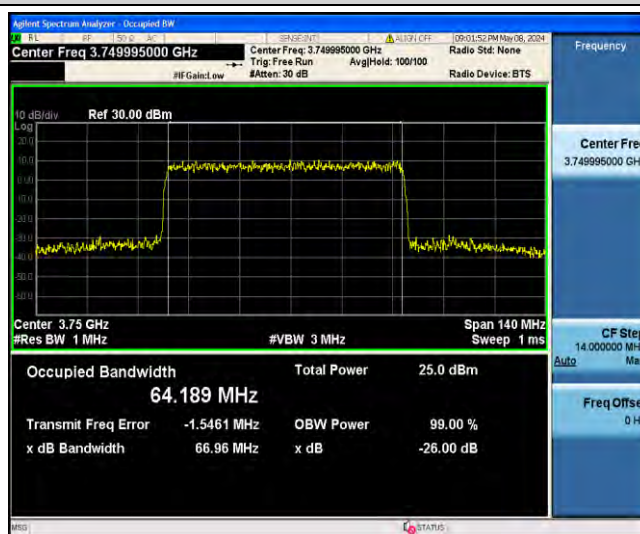

1-N78-3700-3800-PC2-30-70-M-5-DFT-256QAM-Outer_Full-180@0-Ant23-64.189-66.96-<70-PASS