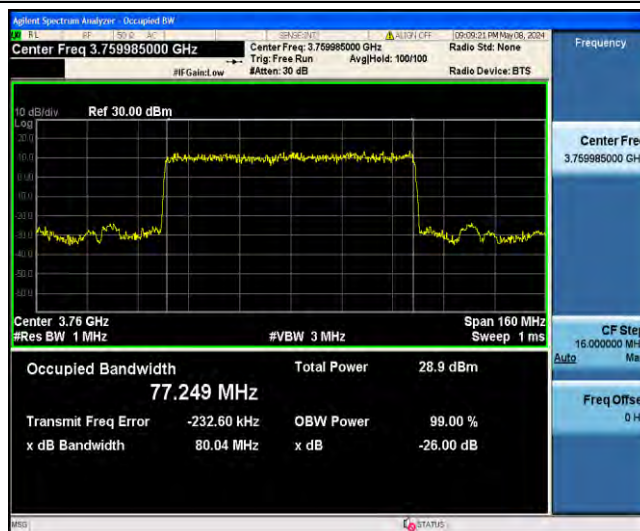

1-N78-3700-3800-PC2-30-80-H-2-DFT-PI2BPSK-Outer_Full-216@0-Ant23-77.249-80.04-≤80-PASS