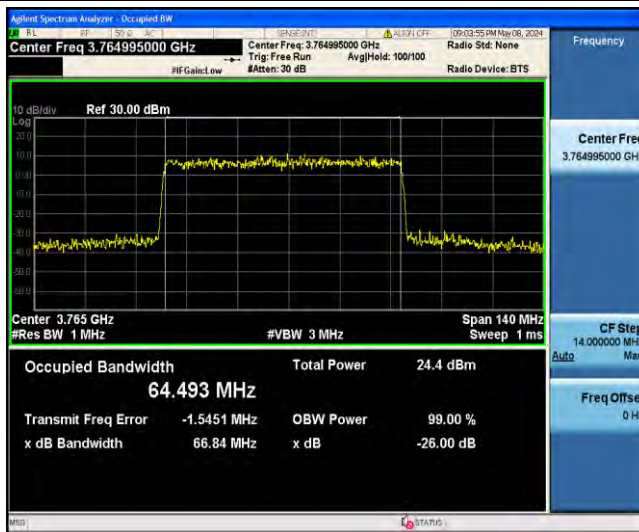

1-N78-3700-3800-PC2-30-70-H-5-DFT-256QAM-Outer_Full-180@0-Ant23-64.493-66.84-<70-PASS