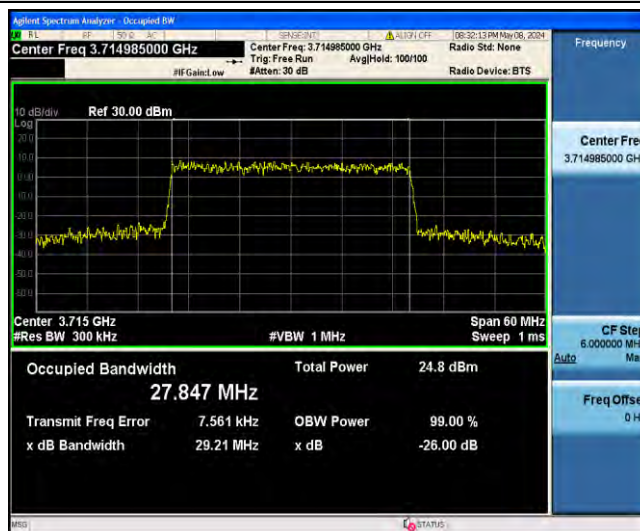

1-N78-3700-3800-PC2-30-30-L-7-CP-16QAM-Outer_Full-78@0-Ant23-27.884-28.96-<30-PASS

1-N78-3700-3800-PC2-30-30-L-8-CP-64QAM-Outer_Full-78@0-Ant23-27.847-29.21-<30-PASS