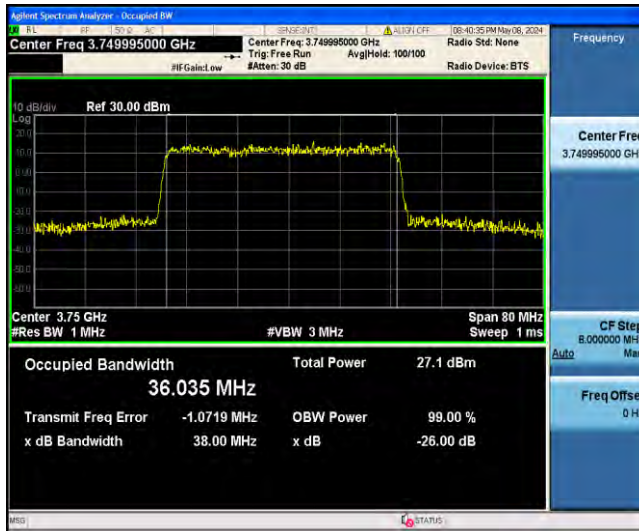

1-N78-3700-3800-PC2-30-40-M-3-DFT-16QAM-Outer_Full-100@0-Ant23-36.035-38.00-≤40-PASS