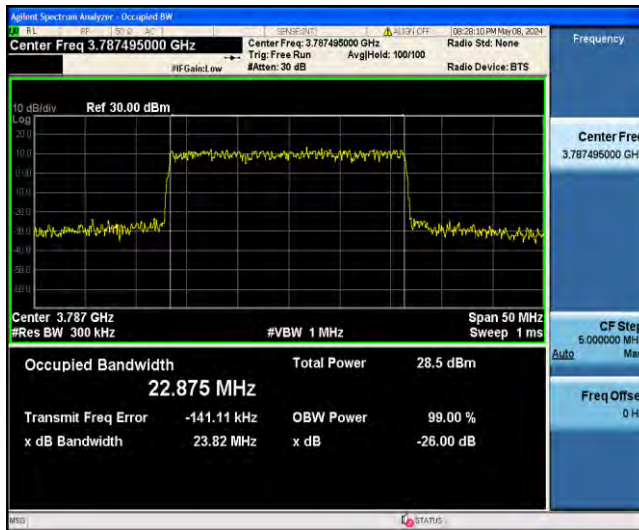

1-N78-3700-3800-PC2-30-25-H-1-DFT-QPSK-Outer_Full-64@0-Ant23-22.875-23.82-≤25-PASS