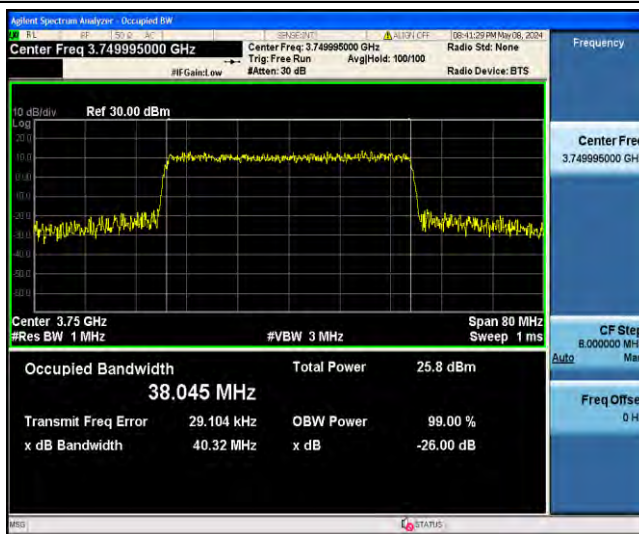

1-N78-3700-3800-PC2-30-40-M-8-CP-64QAM-Outer_Full-106@0-Ant23-38.045-40.32-≤40-PASS