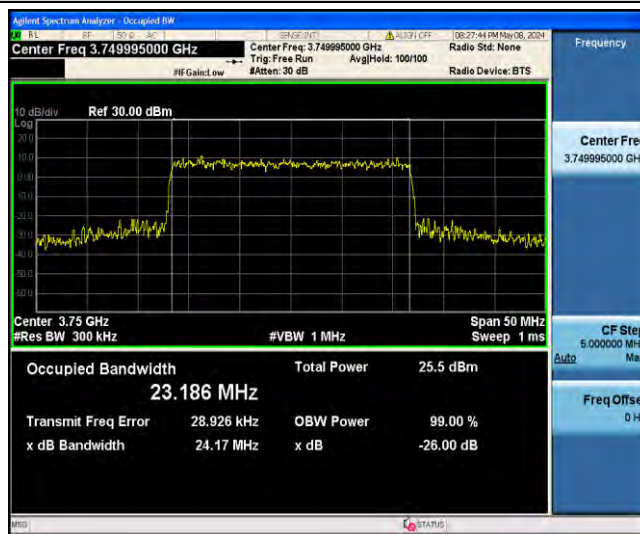

1-N78-3700-3800-PC2-30-25-M-8-CP-64QAM-Outer_Full-65@0-Ant23-23.186-24.17-<25-PASS