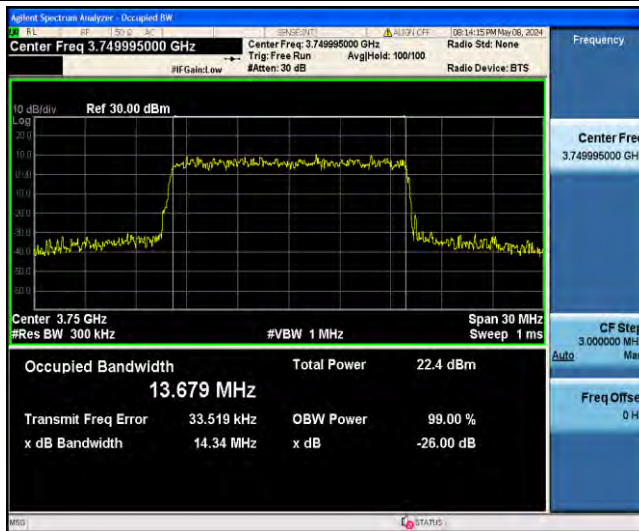

1-N78-3700-3800-PC2-30-15-M-9-CP-256QAM-Outer_Full-38@0-Ant23-13.679-14.34-≤15-PASS