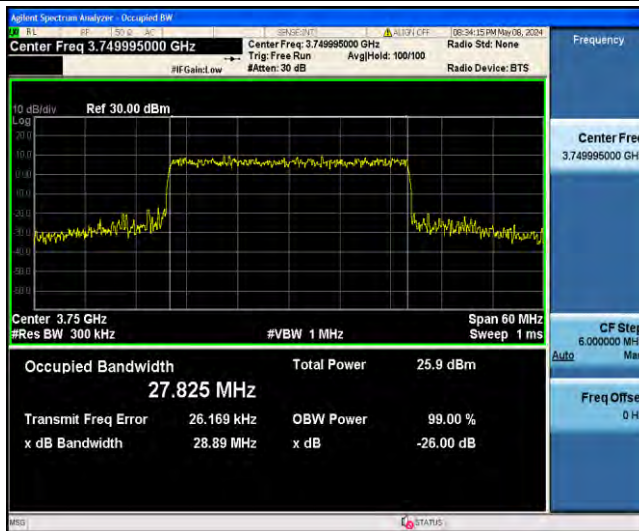

1-N78-3700-3800-PC2-30-30-M-6-CP-QPSK-Outer_Full-78@0-Ant23-27.825-28.89-<30-PASS