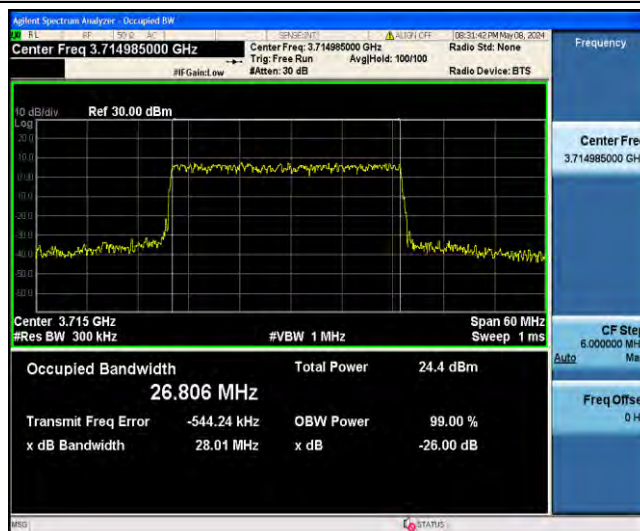

1-N78-3700-3800-PC2-30-30-L-4-DFT-64QAM-Outer_Full-75@0-Ant23-26.845-28.29-<30-PASS

1-N78-3700-3800-PC2-30-30-L-5-DFT-256QAM-Outer_Full-75@0-Ant23-26.806-28.01-<30-PASS