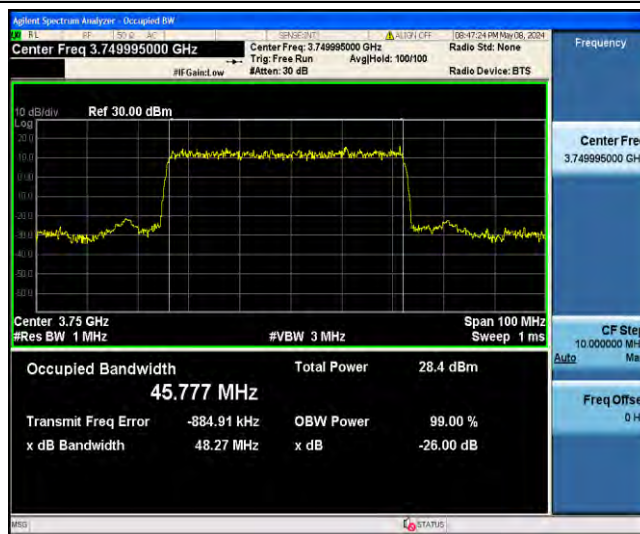

1-N78-3700-3800-PC2-30-50-M-2-DFT-PI2BPSK-Outer_Full-128@0-Ant23-45.777-48.27-<50-PASS