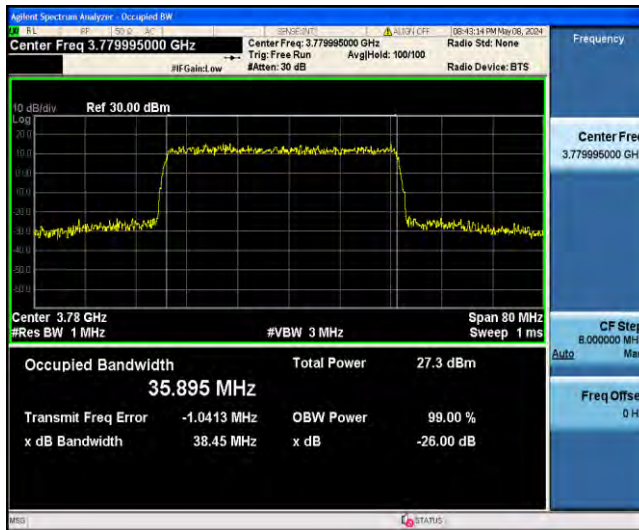

1-N78-3700-3800-PC2-30-40-H-4-DFT-64QAM-Outer_Full-100@0-Ant23-35.895-38.45-<40-PASS