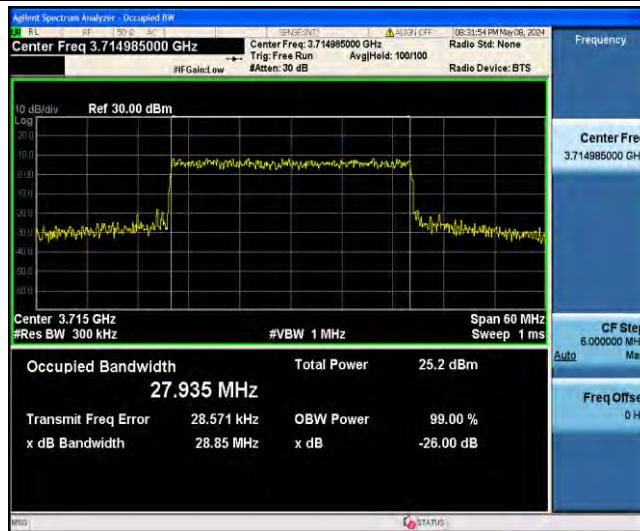

1-N78-3700-3800-PC2-30-30-L-5-DFT-256QAM-Outer_Full-75@0-Ant23-26.806-28.01-<30-PASS

1-N78-3700-3800-PC2-30-30-L-6-CP-QPSK-Outer_Full-78@0-Ant23-27.935-28.85-<30-PASS