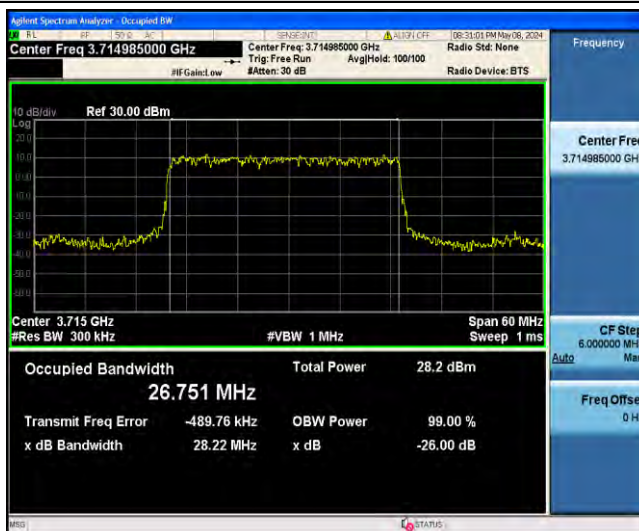

1-N78-3700-3800-PC2-30-30-L-2-DFT-PI2BPSK-Outer_Full-75@0-Ant23-26.751-28.22-≤30-PASS