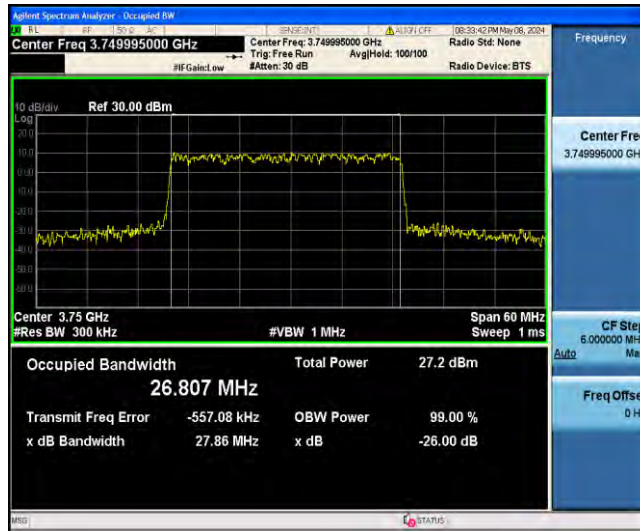

1-N78-3700-3800-PC2-30-30-M-2-DFT-PI2BPSK-Outer_Full-75@0-Ant23-26.722-27.82-<30-PASS

1-N78-3700-3800-PC2-30-30-M-3-DFT-16QAM-Outer_Full-75@0-Ant23-26.807-27.86-≤30-PASS