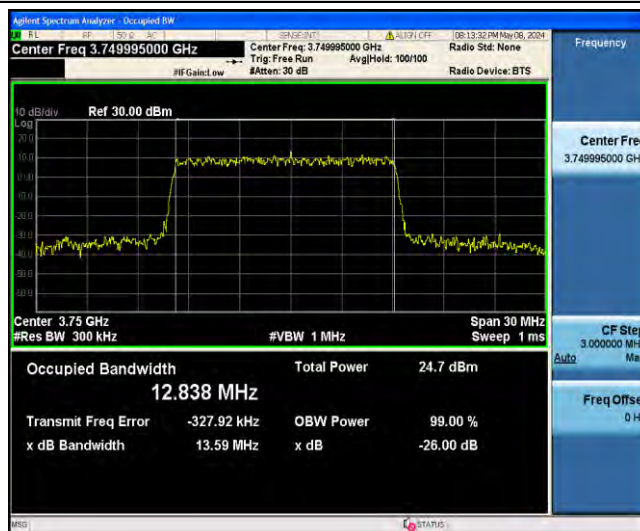

1-N78-3700-3800-PC2-30-15-M-5-DFT-256QAM-Outer_Full-36@0-Ant23-12.838-13.59-≤15-PASS