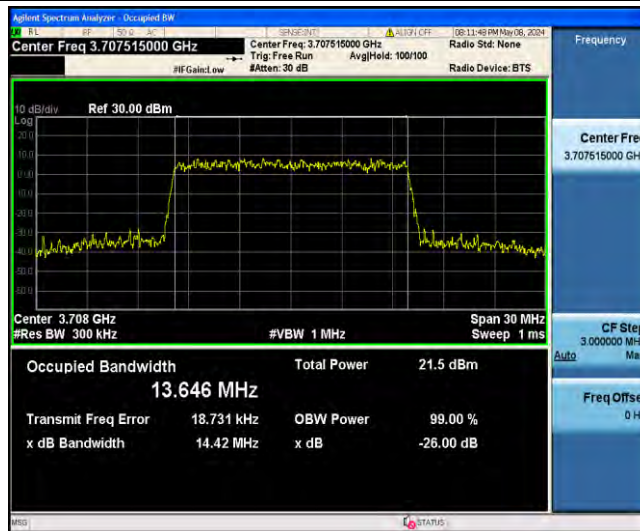

1-N78-3700-3800-PC2-30-15-L-8-CP-64QAM-Outer_Full-38@0-Ant23-13.647-14.54-≤15-PASS

1-N78-3700-3800-PC2-30-15-L-9-CP-256QAM-Outer_Full-38@0-Ant23-13.646-14.42-<15-PASS