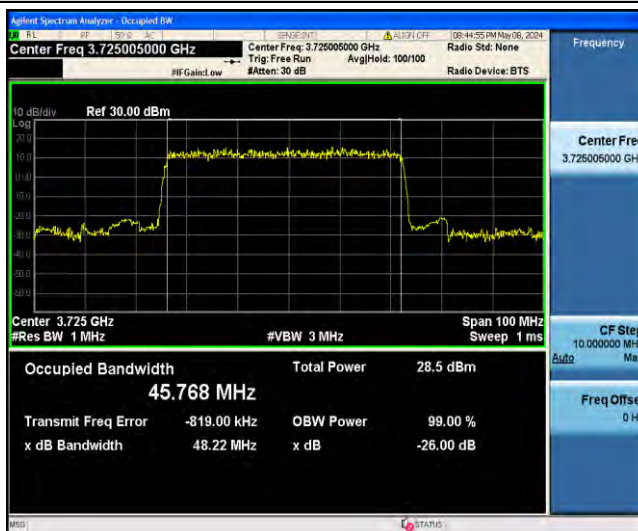

1-N78-3700-3800-PC2-30-50-L-2-DFT-PI2BPSK-Outer_Full-128@0-Ant23-45.768-48.22-<50-PASS