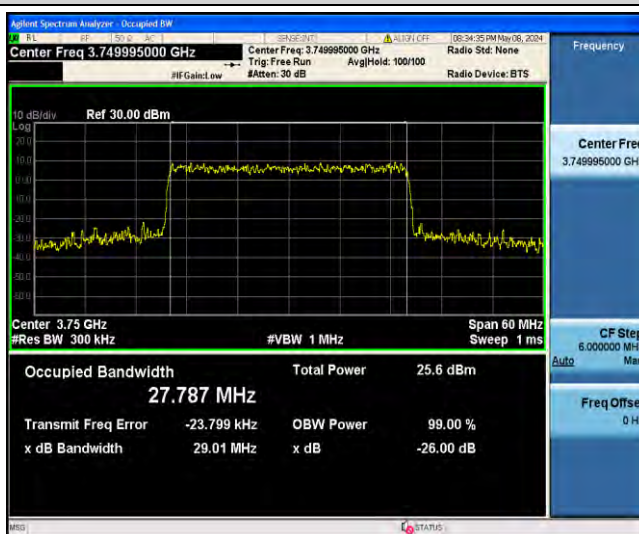

1-N78-3700-3800-PC2-30-30-M-8-CP-64QAM-Outer_Full-78@0-Ant23-27.787-29.01-<30-PASS