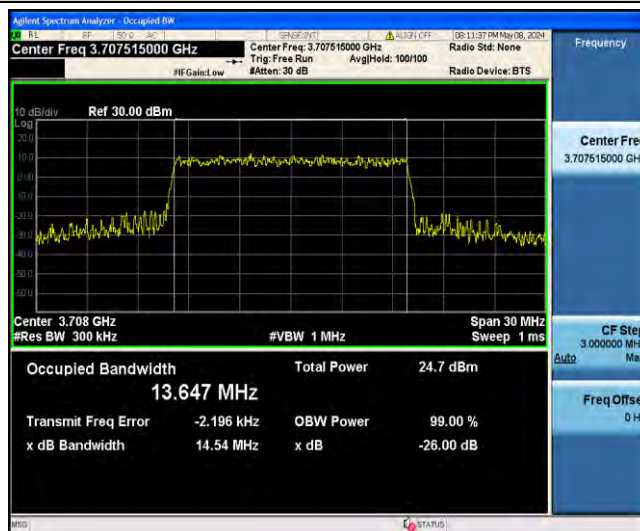

1-N78-3700-3800-PC2-30-15-L-7-CP-16QAM-Outer_Full-38@0-Ant23-13.666-14.44-≤15-PASS

1-N78-3700-3800-PC2-30-15-L-8-CP-64QAM-Outer_Full-38@0-Ant23-13.647-14.54-≤15-PASS