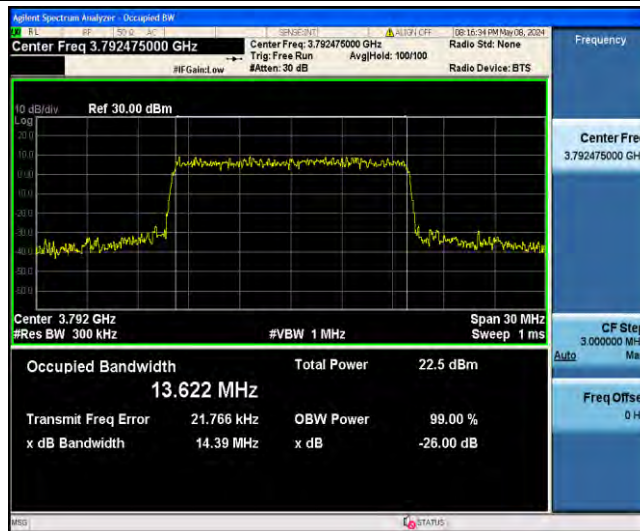

1-N78-3700-3800-PC2-30-15-H-6-CP-QPSK-Outer\_Full-38@0-Ant23-13.658-14.42-≤15-PASS

1-N78-3700-3800-PC2-30-15-H-7-CP-16QAM-Outer\_Full-38@0-Ant23-13.626-14.63-≤15-PASS

1-N78-3700-3800-PC2-30-15-H-8-CP-64QAM-Outer\_Full-38@0-Ant23-13.635-14.39-≤15-PASS