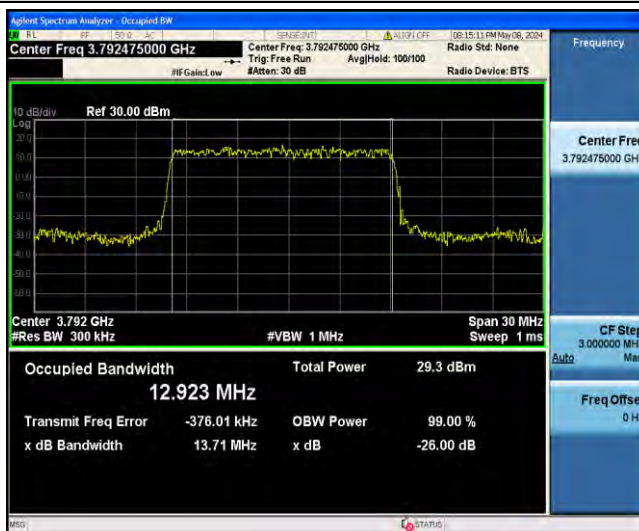

1-N78-3700-3800-PC2-30-15-H-1-DFT-QPSK-Outer_Full-36@0-Ant23-12.911-13.78-≤15-PASS

1-N78-3700-3800-PC2-30-15-H-2-DFT-PI2BPSK-Outer_Full-36@0-Ant23-12.923-13.71-≤15-PASS