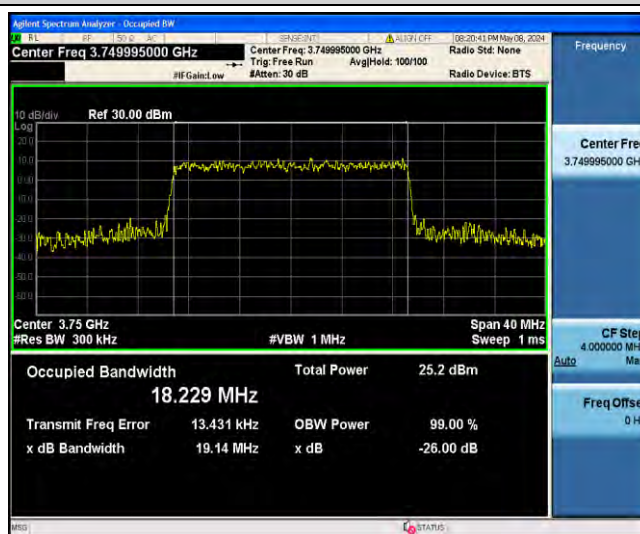

1-N78-3700-3800-PC2-30-20-M-8-CP-64QAM-Outer_Full-51@0-Ant23-18.229-19.14-<20-PASS