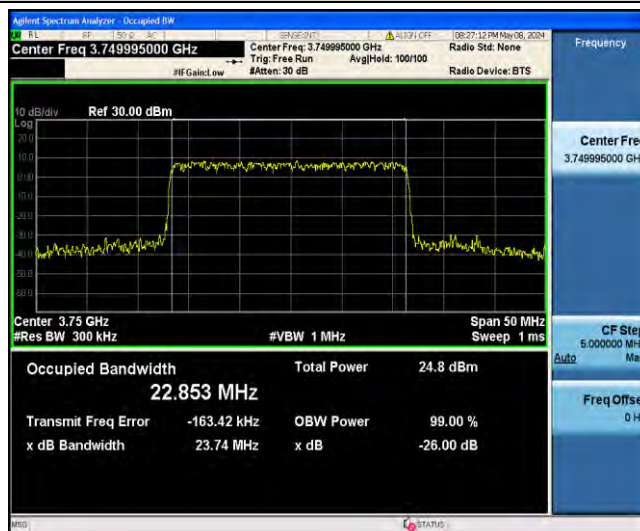

1-N78-3700-3800-PC2-30-25-M-5-DFT-256QAM-Outer_Full-64@0-Ant23-22.853-23.74-<25-PASS