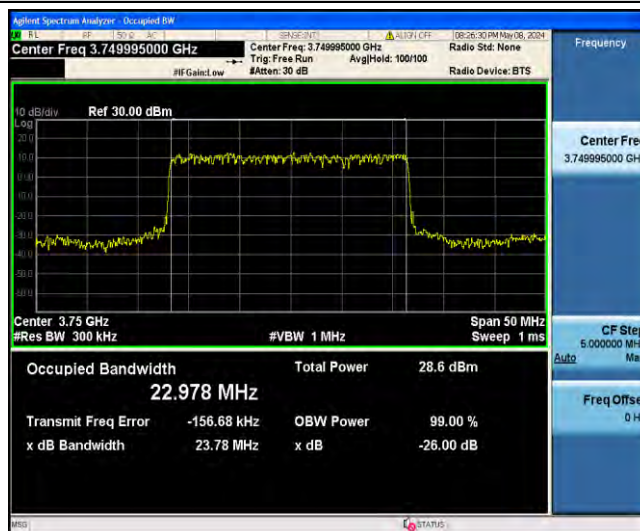

1-N78-3700-3800-PC2-30-25-M-1-DFT-QPSK-Outer_Full-64@0-Ant23-22.862-23.90-<25-PASS

1-N78-3700-3800-PC2-30-25-M-2-DFT-PI2BPSK-Outer_Full-64@0-Ant23-22.978-23.78-<25-PASS