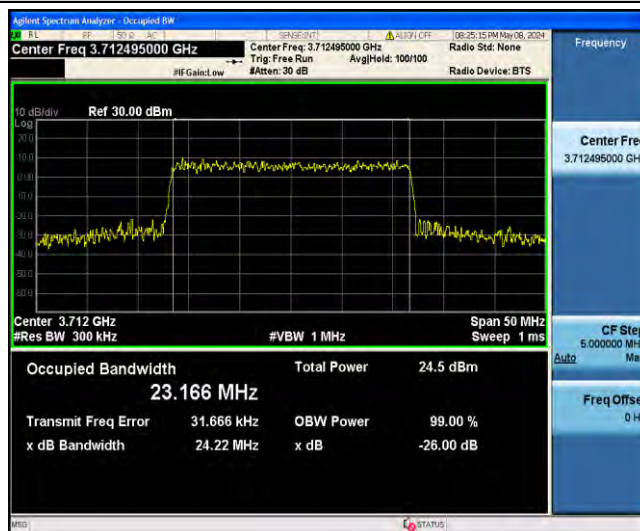

1-N78-3700-3800-PC2-30-25-L-8-CP-64QAM-Outer_Full-65@0-Ant23-23.166-24.22-<25-PASS