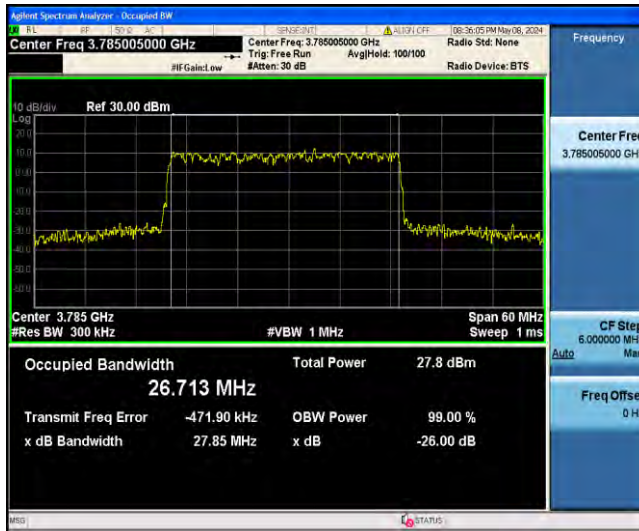

1-N78-3700-3800-PC2-30-30-H-3-DFT-16QAM-Outer_Full-75@0-Ant23-26.713-27.85-≤30-PASS