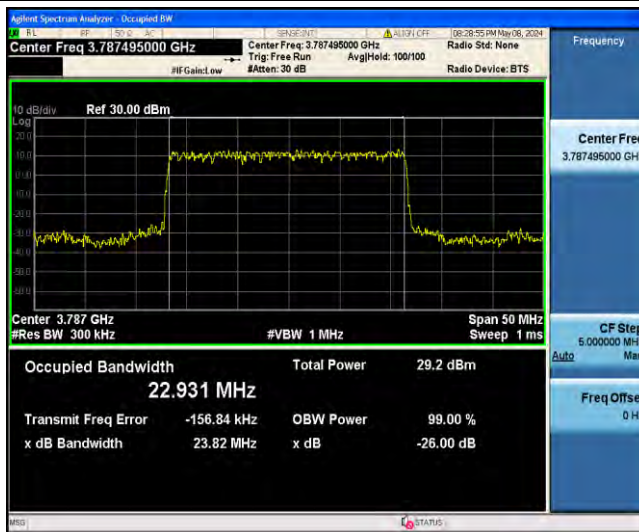

1-N78-3700-3800-PC2-30-25-H-2-DFT-PI2BPSK-Outer_Full-64@0-Ant23-22.931-23.82-≤25-PASS