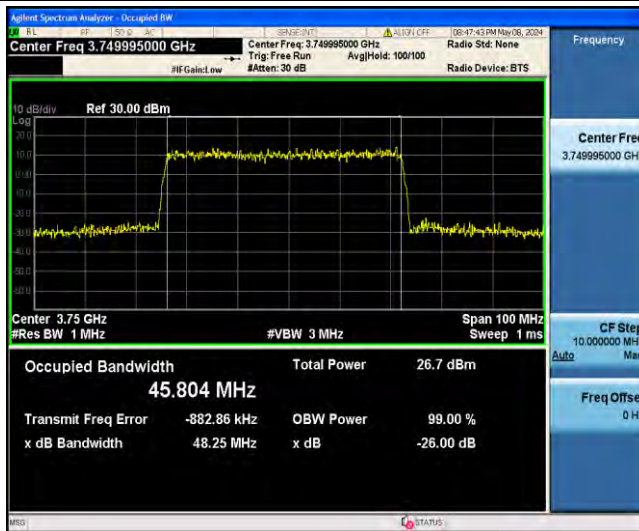

1-N78-3700-3800-PC2-30-50-L-9-CP-256QAM-Outer\_Full-133@0-Ant23-47.513-50.05-<50-PASS

1-N78-3700-3800-PC2-30-50-M-1-DFT-QPSK-Outer\_Full-128@0-Ant23-45.840-48.20-<50-PASS

1-N78-3700-3800-PC2-30-50-M-2-DFT-PI2BPSK-Outer\_Full-128@0-Ant23-45.777-48.27-<50-PASS