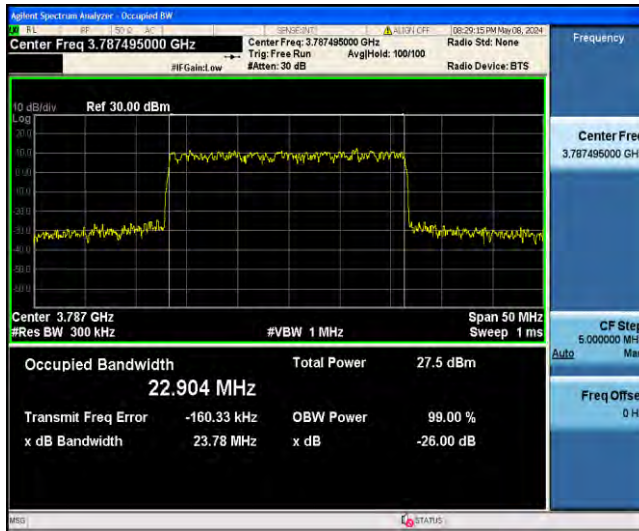

1-N78-3700-3800-PC2-30-25-M-9-CP-256QAM-Outer\_Full-65@0-Ant23-23.147-24.09-≤25-PASS

1-N78-3700-3800-PC2-30-25-H-1-DFT-QPSK-Outer\_Full-64@0-Ant23-22.875-23.82-≤25-PASS

1-N78-3700-3800-PC2-30-25-H-2-DFT-PI2BPSK-Outer\_Full-64@0-Ant23-22.931-23.82-≤25-PASS