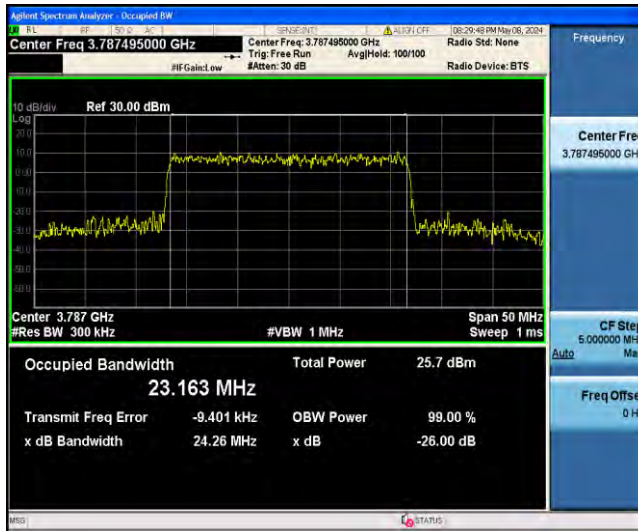

1-N78-3700-3800-PC2-30-25-H-6-CP-QPSK-Outer_Full-65@0-Ant23-23.163-24.26-≤25-PASS