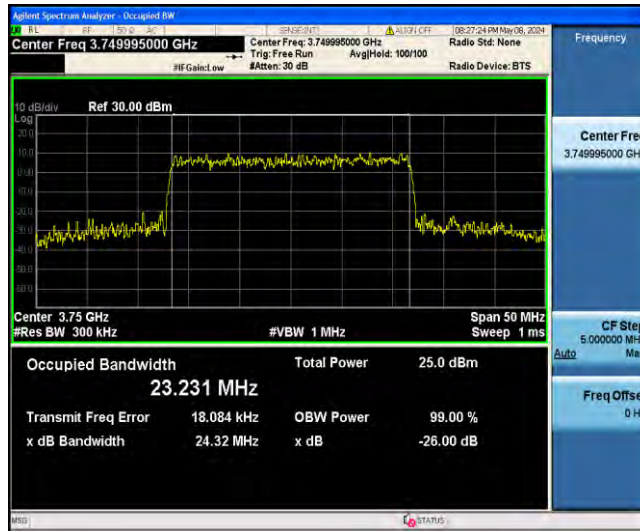

1-N78-3700-3800-PC2-30-25-M-6-CP-QPSK-Outer_Full-65@0-Ant23-23.231-24.32-<25-PASS