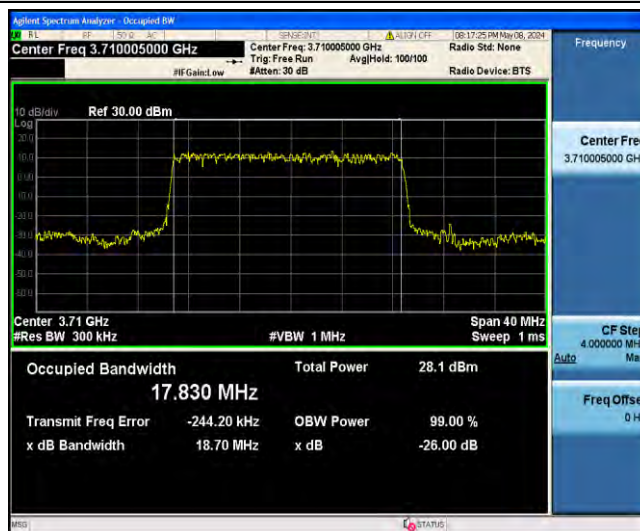

1-N78-3700-3800-PC2-30-20-L-1-DFT-QPSK-Outer_Full-50@0-Ant23-17.864-18.66-≤20-PASS

1-N78-3700-3800-PC2-30-20-L-2-DFT-PI2BPSK-Outer_Full-50@0-Ant23-17.830-18.70-≤20-PASS