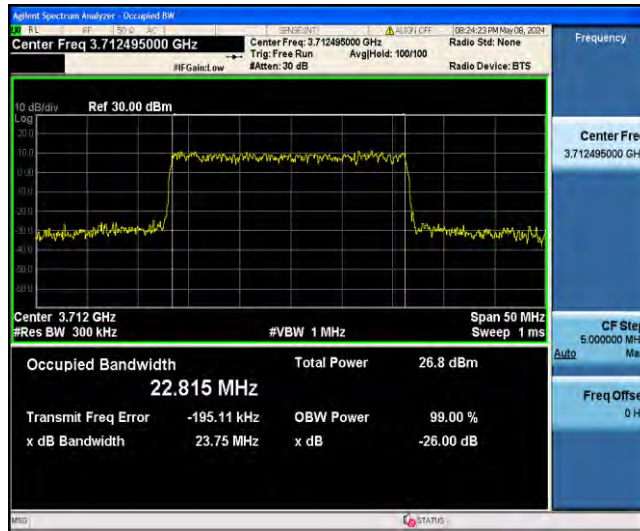

1-N78-3700-3800-PC2-30-25-L-3-DFT-16QAM-Outer_Full-64@0-Ant23-22.815-23.75-≤25-PASS