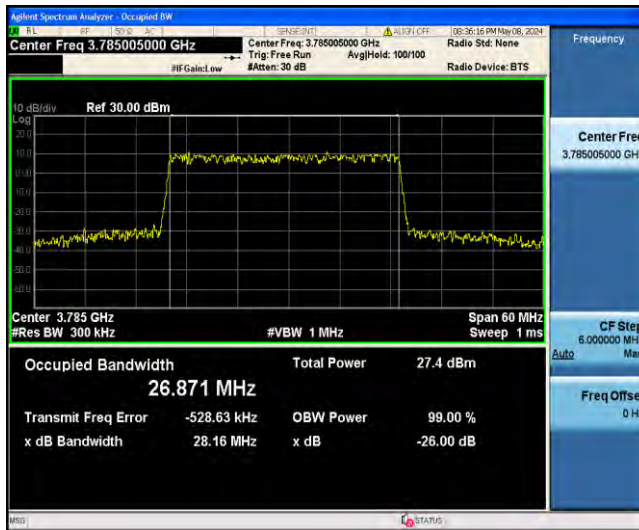

1-N78-3700-3800-PC2-30-30-H-4-DFT-64QAM-Outer_Full-75@0-Ant23-26.871-28.16-≤30-PASS