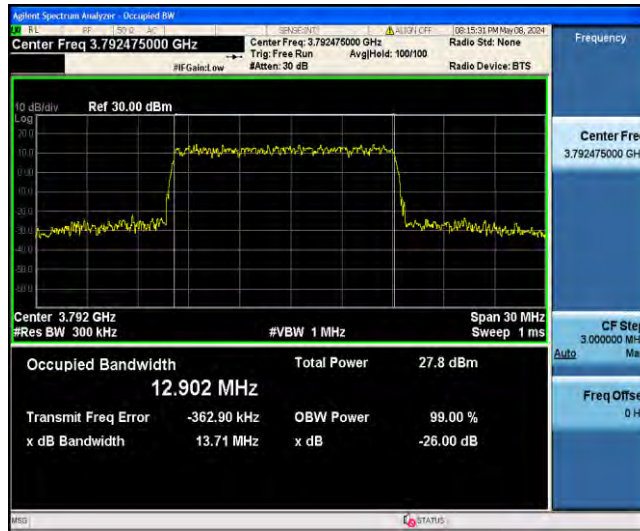

1-N78-3700-3800-PC2-30-15-H-2-DFT-PI2BPSK-Outer_Full-36@0-Ant23-12.923-13.71-≤15-PASS

1-N78-3700-3800-PC2-30-15-H-3-DFT-16QAM-Outer_Full-36@0-Ant23-12.902-13.71-≤15-PASS