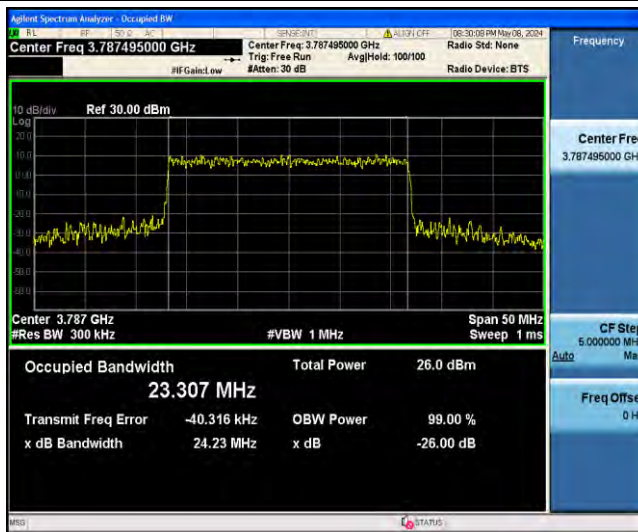

1-N78-3700-3800-PC2-30-25-H-8-CP-64QAM-Outer_Full-65@0-Ant23-23.307-24.23-≤25-PASS