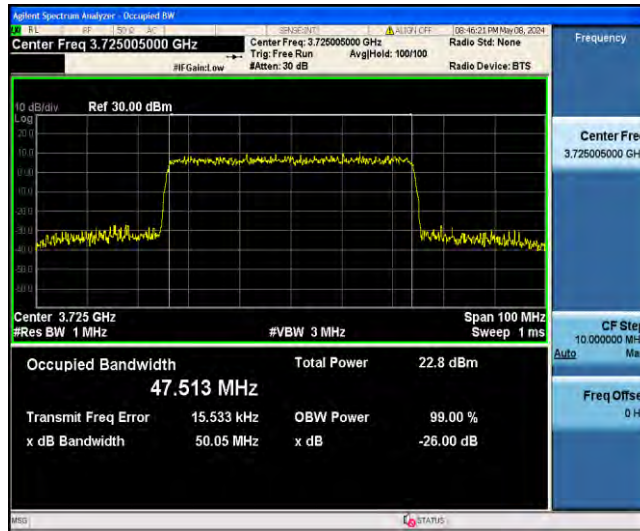

1-N78-3700-3800-PC2-30-50-L-9-CP-256QAM-Outer_Full-133@0-Ant23-47.513-50.05-<50-PASS