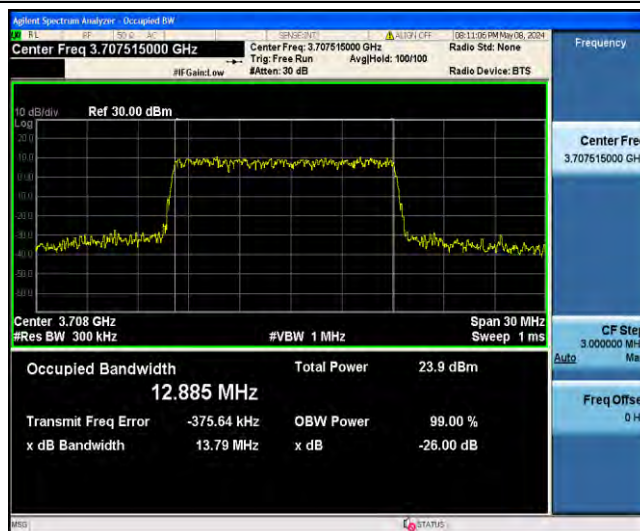

1-N78-3700-3800-PC2-30-15-L-3-DFT-16QAM-Outer\_Full-36@0-Ant23-12.902-13.94-≤15-PASS

1-N78-3700-3800-PC2-30-15-L-4-DFT-64QAM-Outer\_Full-36@0-Ant23-12.905-13.67-≤15-PASS

1-N78-3700-3800-PC2-30-15-L-5-DFT-256QAM-Outer\_Full-36@0-Ant23-12.885-13.79-≤15-PASS