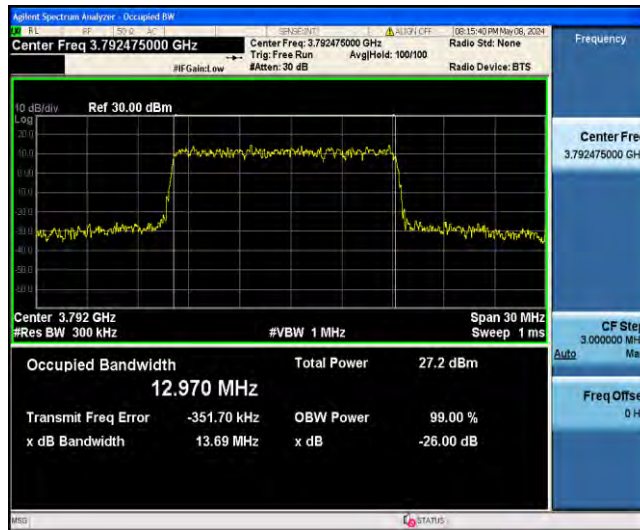

1-N78-3700-3800-PC2-30-15-H-3-DFT-16QAM-Outer_Full-36@0-Ant23-12.902-13.71-≤15-PASS

1-N78-3700-3800-PC2-30-15-H-4-DFT-64QAM-Outer_Full-36@0-Ant23-12.970-13.69-≤15-PASS