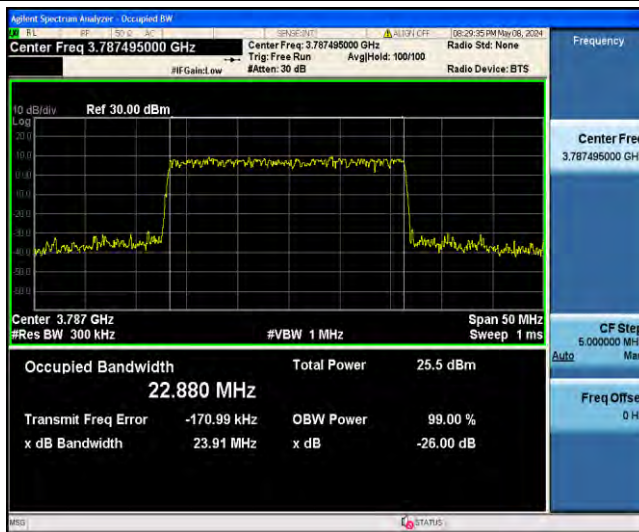

1-N78-3700-3800-PC2-30-25-H-5-DFT-256QAM-Outer_Full-64@0-Ant23-22.880-23.91-≤25-PASS