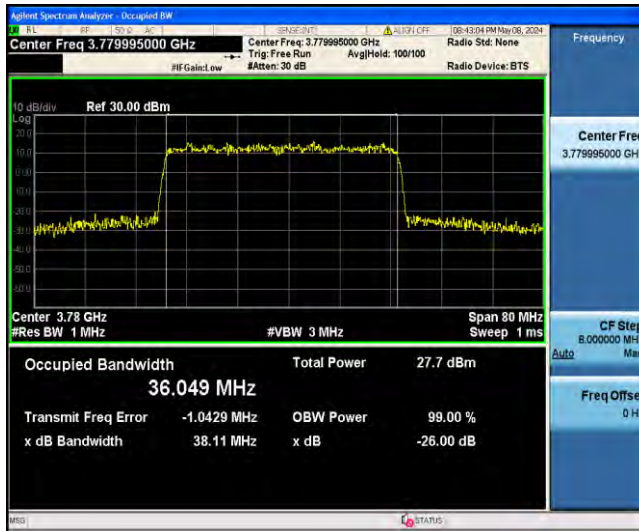

1-N78-3700-3800-PC2-30-40-H-3-DFT-16QAM-Outer_Full-100@0-Ant23-36.049-38.11-<40-PASS