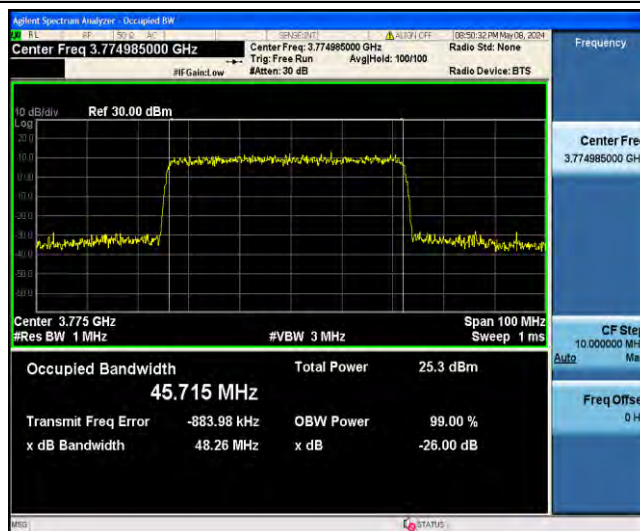

1-N78-3700-3800-PC2-30-50-H-5-DFT-256QAM-Outer_Full-128@0-Ant23-45.715-48.26-≤50-PASS