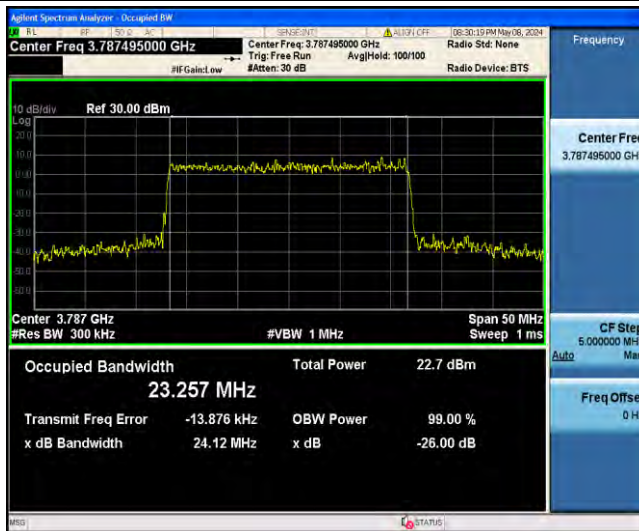

1-N78-3700-3800-PC2-30-25-H-9-CP-256QAM-Outer_Full-65@0-Ant23-23.257-24.12-≤25-PASS