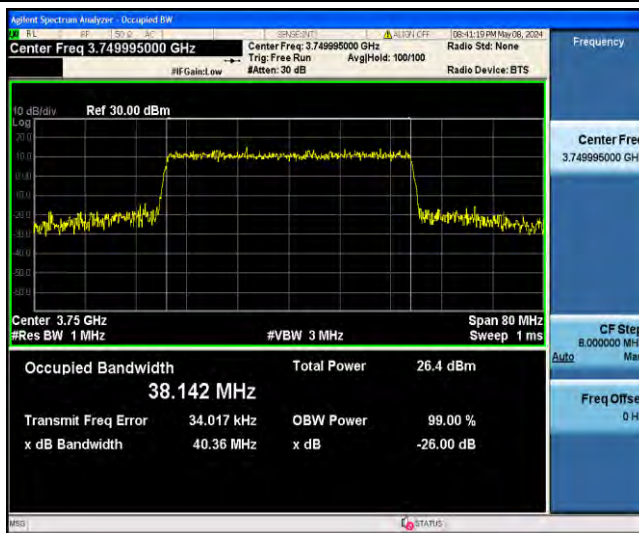

1-N78-3700-3800-PC2-30-40-M-7-CP-16QAM-Outer_Full-106@0-Ant23-38.142-40.36-≤40-PASS