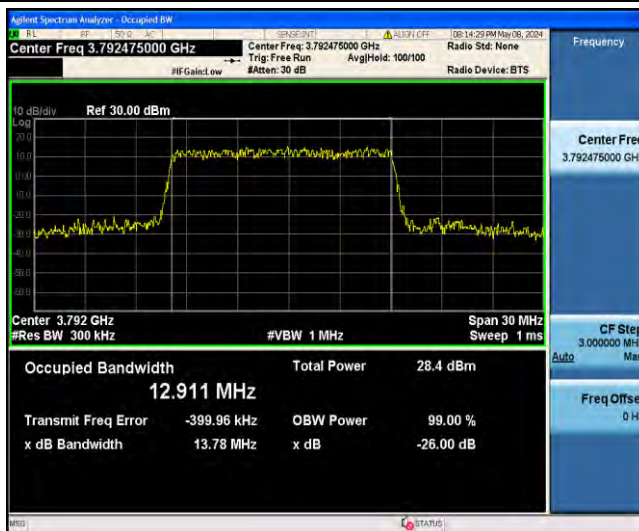

1-N78-3700-3800-PC2-30-15-M-9-CP-256QAM-Outer_Full-38@0-Ant23-13.679-14.34-≤15-PASS

1-N78-3700-3800-PC2-30-15-H-1-DFT-QPSK-Outer_Full-36@0-Ant23-12.911-13.78-≤15-PASS