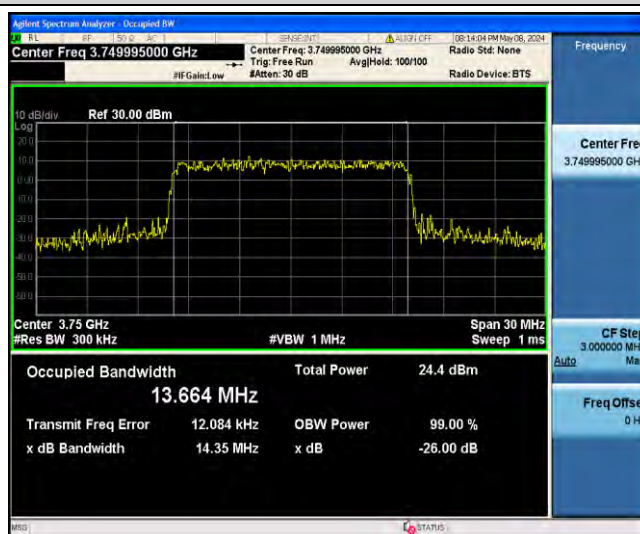

1-N78-3700-3800-PC2-30-15-M-8-CP-64QAM-Outer_Full-38@0-Ant23-13.664-14.35-≤15-PASS