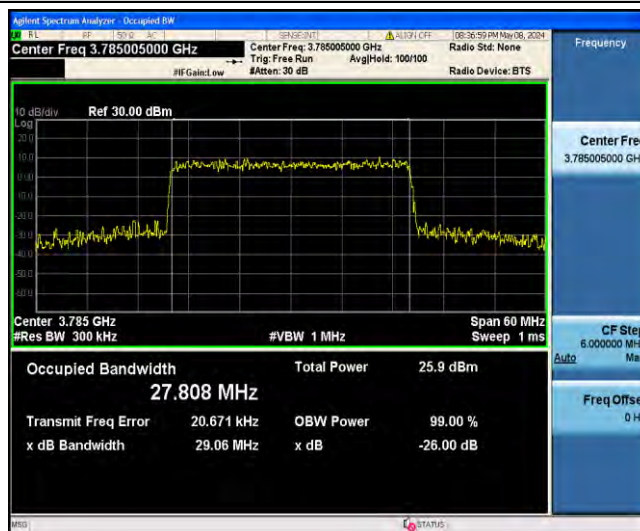

1-N78-3700-3800-PC2-30-30-H-8-CP-64QAM-Outer_Full-78@0-Ant23-27.808-29.06-≤30-PASS