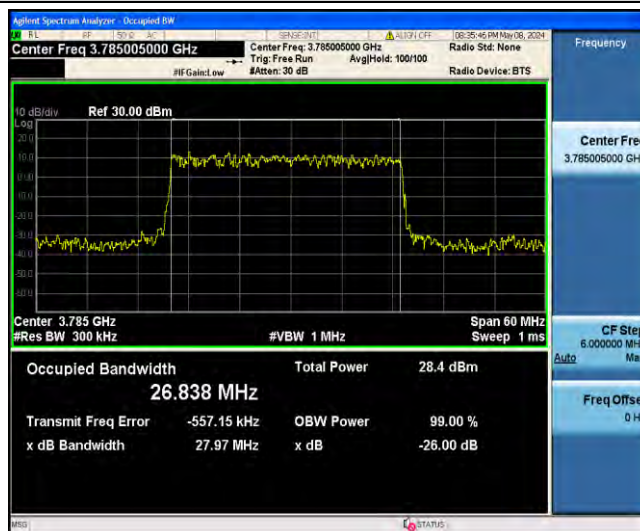

1-N78-3700-3800-PC2-30-30-H-2-DFT-PI2BPSK-Outer_Full-75@0-Ant23-26.838-27.97-≤30-PASS