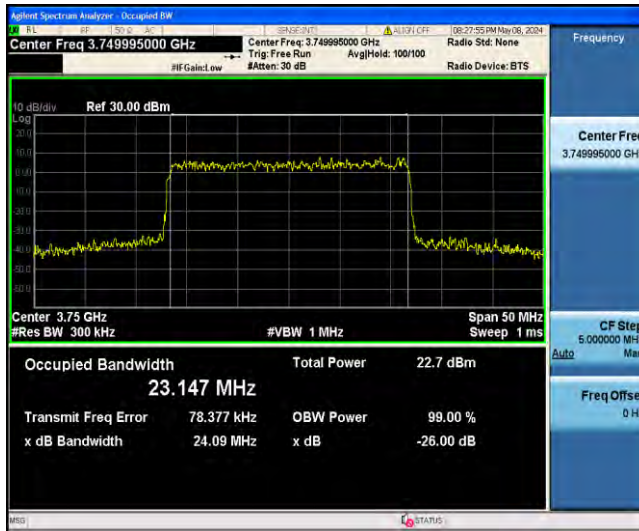

1-N78-3700-3800-PC2-30-25-M-9-CP-256QAM-Outer_Full-65@0-Ant23-23.147-24.09-≤25-PASS